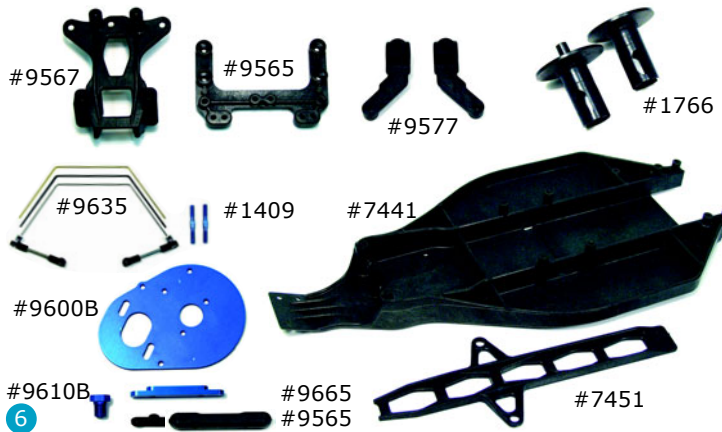

MORE HOPUPS

1580	Truck Front Spring Kit (5 pair)	11.99
1582	Buggy/Truck Rear Spring Kit (5 pair)	11.99
1654	Factory Team Axle Pins (4)	4.00
1766	B4/T4/GT Lightweight Outdrive set	19.99
1770	B4/T4 Milled Motor Plate, Blue	14.99
1778	B4/T4 Milled Motor Plate, Black	14.99
3971	Steering Rack Bearings (4)	12.00
6416	Unobtainium Shock Shaft, 1.32" stroke (1)	6.00
6417	Unobtainium Shock Shaft, 1.02" stroke (1)	6.00
7412	Threaded Shock Body, 1.39" stroke, hard anodized. With Collar and Collar O-ring (pr)	20.00
7414	Threaded Shock Body, 1.02" stroke, hard anodized. With Collar and Collar O-ring (Pr.)	20.00
9577	T4/B4 Steering Block, Inline (Left & Right, Pr.)	5.50
9592	T4/B4 Caster Block, 20° (left & right, Pr.)	4.00
9593	T4/B4 Caster Block, 30° (left & right, Pr.)	4.00
9635	T4/B4 Rear Sway Bar Kit. Includes color coded bars, soft (black), med. (silver), hard (gold)	9.99
9657	Heavy Duty Servo Saver Spring	1.50
9665	Hinge Pin Brace, with hinge pins, v.2	11.99