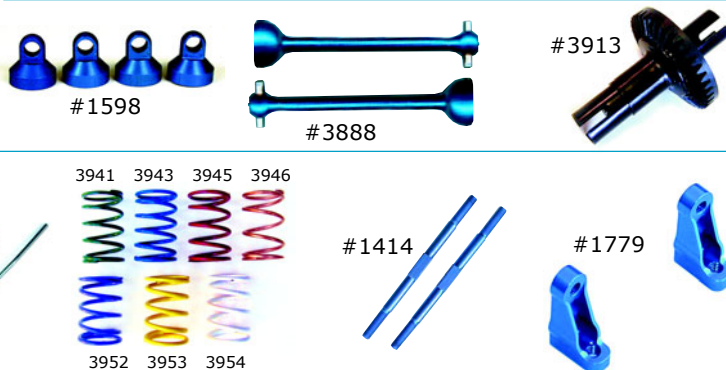

SPRINGS, \$3.00 A PAIR **NEW**

3942 Silver, 14.5 lbs. **3944** Gold, 19.5 lbs. **3946** Copper, 25.0 lbs.

SPRINGS, \$5.00 A PAIR

3941 Green, 12.0 lbs. **3943** Blue, 17.0 lbs. **3945** Red, 22.0 lbs.
3952 Purple, 30.0 lbs. **3953** Yellow, 35.0 lbs. **3954** White, 40.0 lbs.

#1710

#1713

#1728

TC3 Touring Car

Factory Team TC3 Kit, #3035
(Photo includes parts not in kit)

BLUE TITANIUM TURNBUCKLES

1356	Titanium Turnbuckle Set	30.00
1414	1.125" Turnbuckles (Pr.)	9.00

BLUE ALUMINUM

1598	Shock Caps (4)	11.95
1777	NEW Shock Pivot Ball with Eyelet. For 4 shocks	6.99
1779	NEW Servo Mounts (2)	15.99
3888	TC3 CVD Bones	22.00
3927	TC3 Radial Clip-on Heatsink, Narrow (use w/#3933)	11.00
3928	TC3 Radial Clip-on Heatsink, Wide (use w/#3931)	13.00
3935	TC3 Screw Kit	13.00
3936	VCS Macro Shock Bodies(pair)	14.00
3968	Counterfeit Transponder	15.00
3962	TC3 Threaded Body Shock Kit (set of 4)	60.00
3963	Threaded Shock Bodies with collar (pair)	20.00
3972	Hex Drives (4)	15.00
3973	NEW Clamping Hex Drives, with screws (4)	21.99
3974	NEW Battery Strap	21.00
6439	Shock End Cap. (1) See also #1598	3.00
6937	4-40 Alum.locknuts	3.00
6943	8-32 Alum.Locknuts	4.00
6946	4-40 X 5/16" Button Head Cap Screws (6)	2.00
6947	4-40 X 3/8" Button Head Cap Screws (6)	2.00
7673	4-40 X 5/16" Flat Head Socket Screw (6)	2.00
7873	4-40 X 7/16" Socket Head Cap Screw (6)	2.50