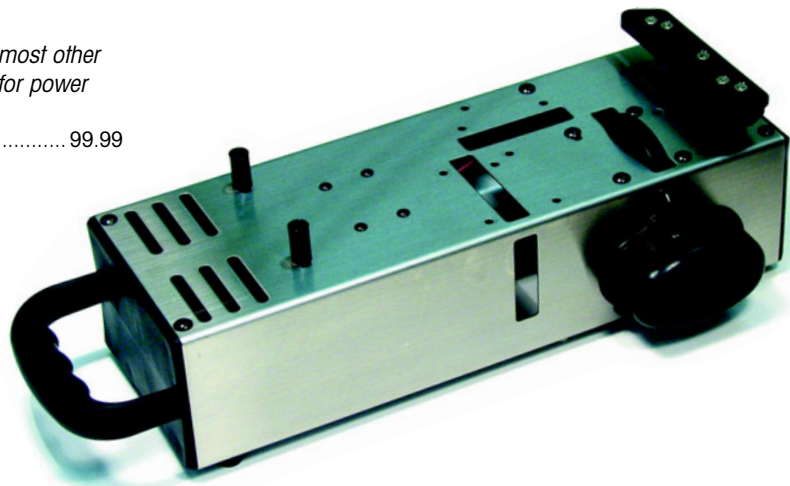

Starter Box

Factory Team Starter Box

The Factory Team Starter box fits the Nitro TC3, RC10GT, and most other popular nitro vehicles. Uses two standard 6-cell Ni-Cd packs for power (not included).

1750	Factory Team Starter Box	99.99
------	--------------------------------	-------