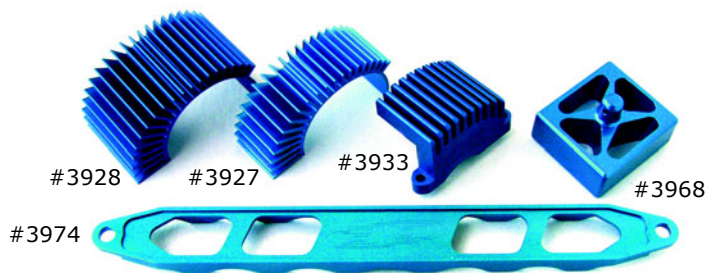

SPRINGS, \$3.00 A PAIR **NEW**

3942 Silver, 14.5 lbs. **3944** Gold, 19.5 lbs. **3946** Copper, 25.0 lbs.

SPRINGS, \$5.00 A PAIR

3941 Green, 12.0 lbs. **3943** Blue, 17.0 lbs. **3945** Red, 22.0 lbs.
3952 Purple, 30.0 lbs. **3953** Yellow, 35.0 lbs. **3954** White, 40.0 lbs.

#1710

#1713

#1728

TC3 Touring Car

Factory Team TC3 Kit, #3035
(Photo includes parts not in kit)

BLUE TITANIUM TURNBUCKLES

1356	Titanium Turnbuckle Set	30.00
1414	1.125" Turnbuckles (Pr.)	9.00

BLUE ALUMINUM