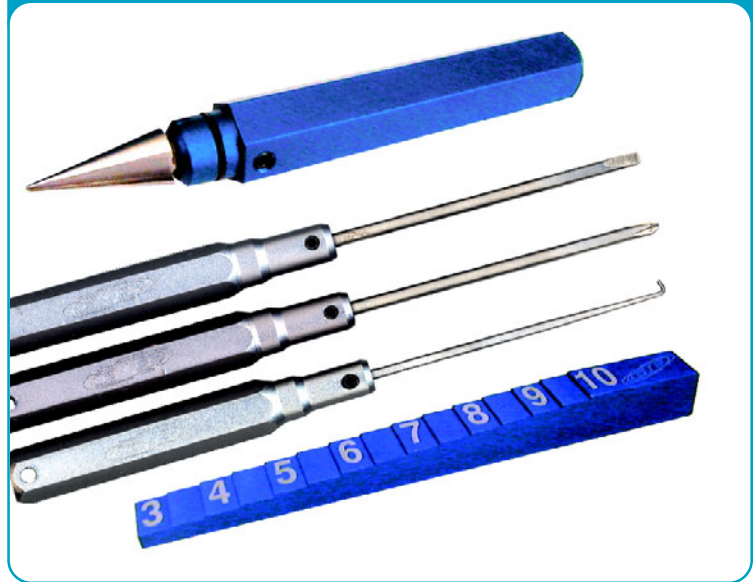

Lighter and more responsive than molded composite stock parts.

Unobtainium

For smoother shock action.

Blue Aluminum

Lighter than steel.

Factory Team Tools

Tools

1110	Turnbuckle Wrench	1.50
1450	Factory Team Ride Height Gauge	4.99
1593	Factory Team Reamer Tip	9.95
1594	Factory Team Body Mounting Hole Reamer	22.00
1719	Factory Team Camber + Track Width Tool	3.50
1721	Clutch Nut Wrench, 3/8"	2.00
1737	Factory Team Body Scissors	5.99
1738	Factory Team Glow Starter, blue anodized handle, 110V	29.99
3987	Factory Team Droop Gauge	2.00
6953	Factory Team Slotted Screwdriver	10.50
6954	Factory Team Phillips Screwdriver	10.50
6985	Factory Team Slotted Screwdriver Replacement Tip	7.50
6987	NEW Factory Team Exhaust Spring Hook tool	10.00
6988	NEW Factory Team Screwdriver and Spring Hook Set. 1 each Phillips, Slotted, Spring Hook tools	29.99
6989	NEW Replacement Tip, Factory Team Spring Hook tool	7.00
6429	Shock Assembly Tool	1.00
6592	Allen Wrench Set	2.50
6950	Allen Wrench Set, 3/32", 1/16", .050, .027 (in kits)	2.50
6956	Associated Molded Tool Set. Wrenches to install 11/32", 1/4", and 3/16" nuts, adjust 1/8" and 3/16" turnbuckles, and install and remove Associated shock caps.	4.50
6986	Factory Team Phillips Screwdriver Replacement Tip	7.50
8416	Turnbuckle Wrench	2.50
25260	Monster GT Nut Wrench	3.99
25261	Monster GT Hex Driver Starter Shaft	5.99
25384	Factory Team Monster GT Turnbuckle Wrench	2.99