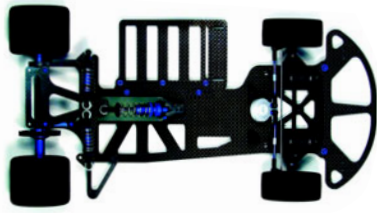

RC10L4 Oval RC10L3 Oval RC10L3 Touring

Factory Team RC10L4 Oval Kit, #8019