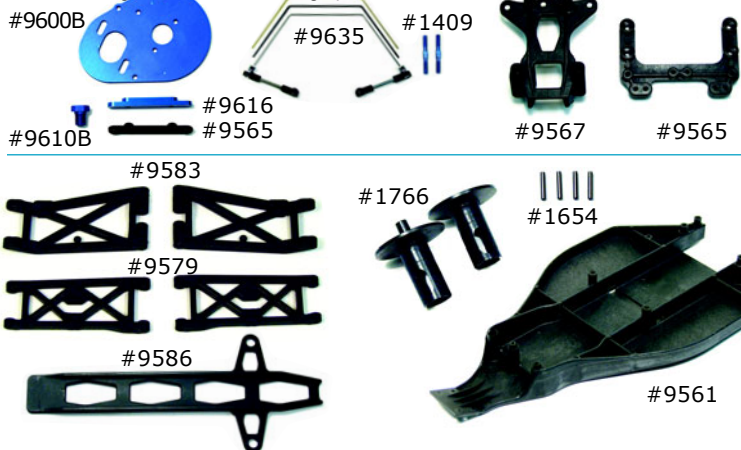

MORE HOPUPS

- 1581 Buggy Front Spring Kit (4 pair) 8.99
- 1582 Buggy/Truck Rear Spring Kit (5 pair) 11.99
- 1654 Factory Team Axle Pins (4) 4.00
- 1766 B4/T4/GT Lightweight Outdrives 19.99
- 1770 B4/T4 Milled Motor Plate, Blue 14.99
- 1778 B4/T4 Milled Motor Plate, Black 14.99
- 3971 Steering Rack Bearings (4) 12.00
- 6417 Unobtainium Shock Shaft, 1.02" stroke (1) 6.00
- 6418 Unobtainium Shock Shaft, .071" stroke (1) 6.00
- 9312 Threaded Shock Body, .89" stroke, hard anodized, with Collar and Collar O-ring (Pr.) 20.00
- 9577 B4 Steering Block, Inline (Left & Right, Pr.) 5.50
- 9592 B4 Caster Block, 20° (left & right, Pr.) 4.00
- 9593 B4 Caster Block, 30° (left & right, Pr.) 4.00
- 9635 B4 Rear Sway Bar Kit. Includes color coded bars soft (black), med. (silver), hard (gold), (1) 9.99
- 9656 **NEW** Complete Tuning Guide: B4 e-Book 5.95
- 9657 Heavy Duty Servo Saver Spring 1.50
- 9662 Threaded Shock Body, 1.18" stroke, hard anodized, with Collar and Collar O-ring, (pr.) 20.00
- 9665 Hinge Pin Brace, with hinge pins 11.99