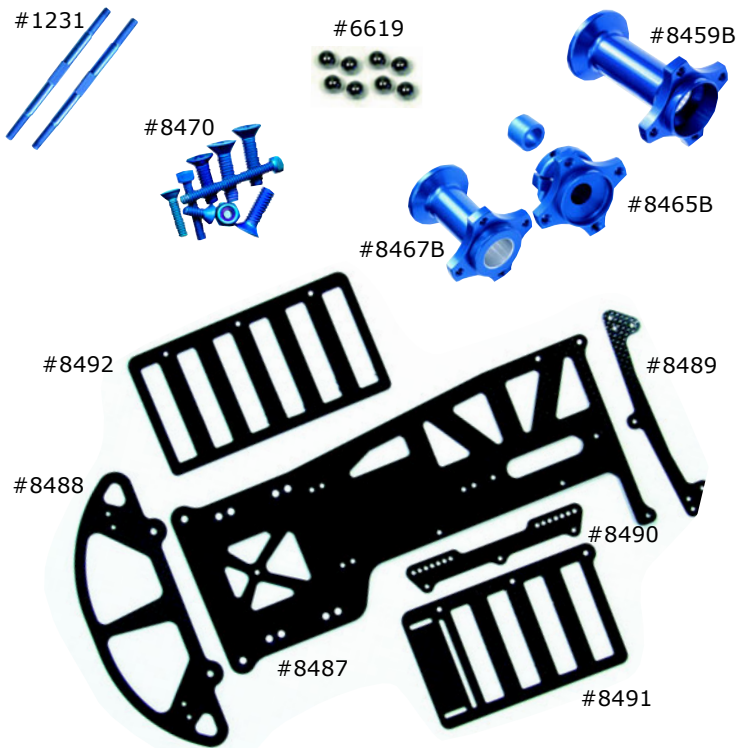

Factory Team Oval Chassis Kits

8485	10L3 Oval Factory Team Chassis Kit, 4 Cell	99.99
8486	10L3 Oval Factory Team Chassis Kit, 6 Cell	99.99

Upgrade Kits (above) Include These Graphite Chassis Components:

8487	Chassis (Graphite)	59.99
8488	Front Bumper (Graphite)	17.99
8489	Chassis Brace (Graphite)	9.99
8490	Tray Bracket (Graphite)	9.99
8491	4-Cell tray (only in #8485 kit)	18.99
8492	6-Cell tray (only in #8486 kit)	21.99