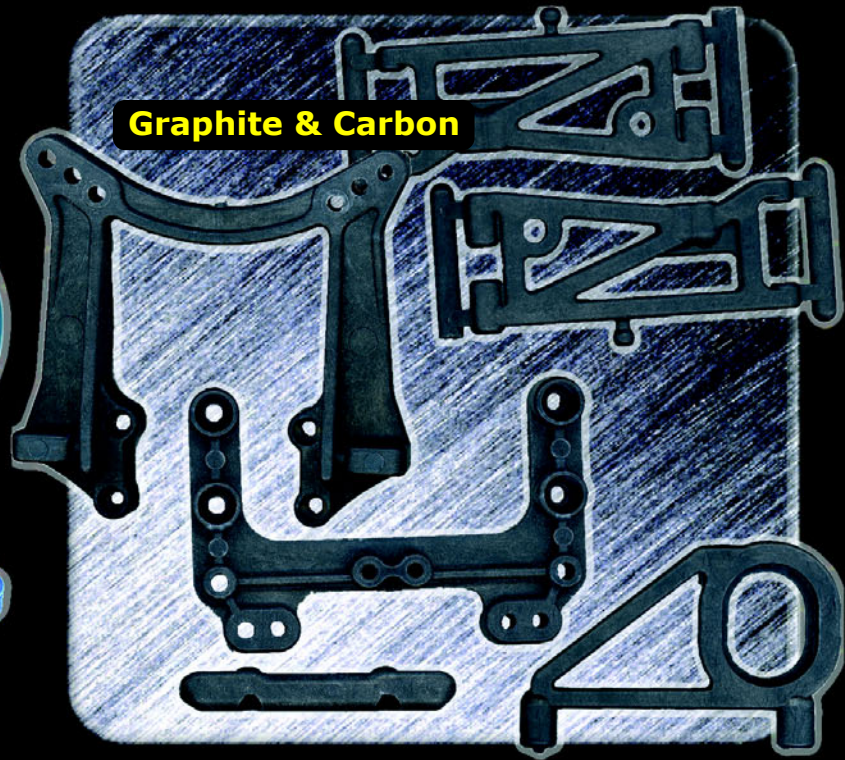

FACTORY Team

2004 Catalog

High-Performance competition products for the Nitro TC3, TC3, RC10GT, RC10B4, RC10T4, RC10L40 and others!

Monster GT Gas Truck

Monster GT RTR, #20500

BLUE TITANIUM TURNBUCKLES

25383	MGT Titanium Turnbuckle Set with Wrench	44.99
25381	MGT Titanium Turnbuckle, Front (1)	10.99
25382	MGT Titanium Turnbuckle, Rear (1)	10.99