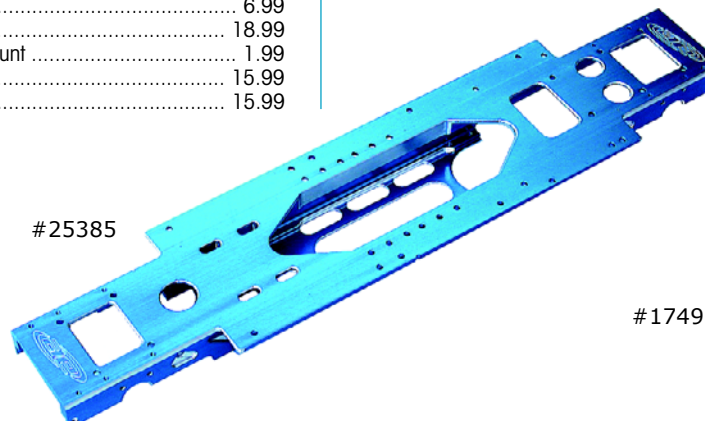

Monster GT Gas Truck

Monster GT RTR, #20500

BLUE TITANIUM TURNBUCKLES

25383	MGT Titanium Turnbuckle Set with Wrench	44.99
25381	MGT Titanium Turnbuckle, Front (1)	10.99
25382	MGT Titanium Turnbuckle, Rear (1)	10.99

BLUE ALUMINUM

25385	NEW MGT Machined Chassis	109.99
25387	MGT Machined Head	49.99
25390	5mm Lock Nuts (10)	7.99
25391	4mm Lock Nuts (10)	7.99
25392	3mm Lock Nuts (10)	7.99
25395	MGT Steering Kit	74.99
25400	MGT Wheel Hex Drives	16.99
25403	MGT Shock Bodies (4)	34.99
25404	MGT Shock Caps (4)	19.99

SILICONE DIFF FLUID

2390	10K weight	4.95
2391	30K weight	4.95
2392	60K weight	4.95
2393	100K weight	6.95
2394	300K weight	6.95
2395	Silicone Diff Fluid Set, 1 each of all above weights	25.95

CLUTCH BELLS

25370	14 Tooth Vented Clutch Bell	14.99
25372	16 Tooth Vented Clutch Bell	14.99
25373	17 Tooth Vented Clutch Bell	14.99
25374	18 Tooth Vented Clutch Bell	14.99

SPRINGS, $6.99 FOR FOUR

25062	MGT Blue Springs, Soft, 4.40 lbs	6.99
25063	MGT Gold Springs, Med., 5.10 lbs	6.99
25064	MGT Red Springs, Firm, 5.95 lbs	6.99
25065	MGT Copper Springs, X-firm 6.90 lbs	6.99

MORE HOPUPS

1738	Glow Igniter	29.99
1749	Nitro Fuel Bottle 400cc	7.99
7710	Pre-filter Treatment (1 oz.)	2.50
25089	NEW Factory Team Muffler (blue)	28.99
25378	49 Tooth Spur Gear	4.99
25379	46 Tooth Spur Gear	4.99
25384	NEW Monster GT Turnbuckle Wrench	2.99
25396	MGT Optional Steering Rack/Arm Only	54.99
25397	MGT Optional Servo Saver Hub/Spring	5.99
25398	MGT Optional Steering Hardware	6.99
25405	MGT Side Mount Exhaust Manifold	18.99
25407	NEW Monster GT Side Exhaust Wire Mount	1.99
25410	MGT "Robo" Brake Disc	15.99
25415	MGT "Forward Only" Kit	15.99

#1749