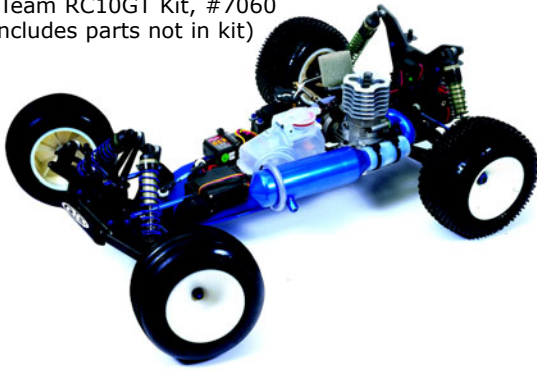

RC10GT Gas Truck

Factory Team RC10GT Kit, #7060
(Photo includes parts not in kit)