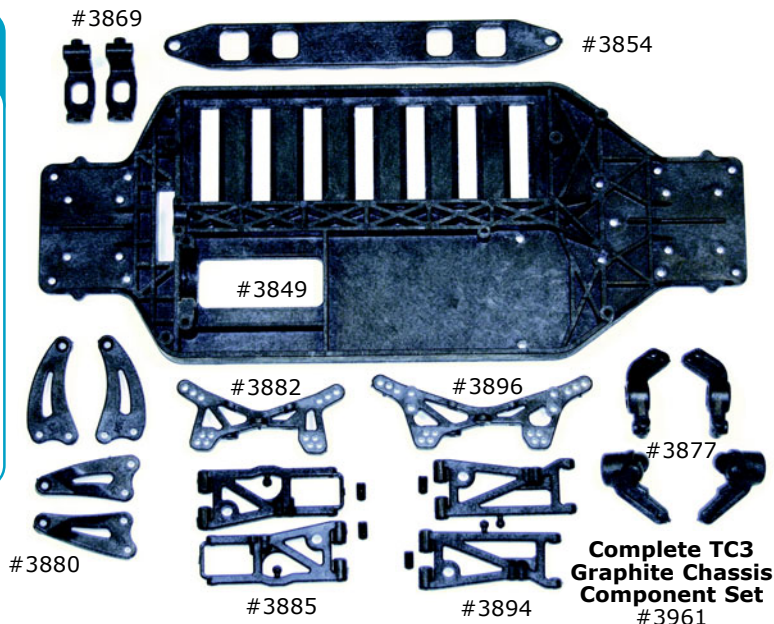

#1710

#1713

#1728

TC3 Touring Car

Factory Team TC3 Kit, #3035
(Photo includes parts not in kit)

BLUE TITANIUM TURNBUCKLES

1356	Titanium Turnbuckle Set	30.00
1414	1.125" Turnbuckles (Pr.)	9.00

BLUE ALUMINUM

1598	Shock Caps (4)	11.95
1777	NEW Shock Pivot Ball with Eyelet. For 4 shocks	6.99
1779	NEW Servo Mounts (2)	15.99
3888	TC3 CVD Bones	22.00
3927	TC3 Radial Clip-on Heatsink, Narrow (use w/#3933)	11.00
3928	TC3 Radial Clip-on Heatsink, Wide (use w/#3931)	13.00
3935	TC3 Screw Kit	13.00
3936	VCS Macro Shock Bodies(pair)	14.00
3968	Counterfeit Transponder	15.00
3962	TC3 Threaded Body Shock Kit (set of 4)	60.00
3963	Threaded Shock Bodies with collar (pair)	20.00
3972	Hex Drives (4)	15.00
3973	NEW Clamping Hex Drives, with screws (4)	21.99
3974	NEW Battery Strap	21.00
6439	Shock End Cap. (1) See also #1598	3.00
6937	4-40 Alum.locknuts	3.00
6943	8-32 Alum.Locknuts	4.00
6946	4-40 X 5/16" Button Head Cap Screws (6)	2.00
6947	4-40 X 3/8" Button Head Cap Screws (6)	2.00
7673	4-40 X 5/16" Flat Head Socket Screw (6)	2.00
7873	4-40 X 7/16" Socket Head Cap Screw (6)	2.50