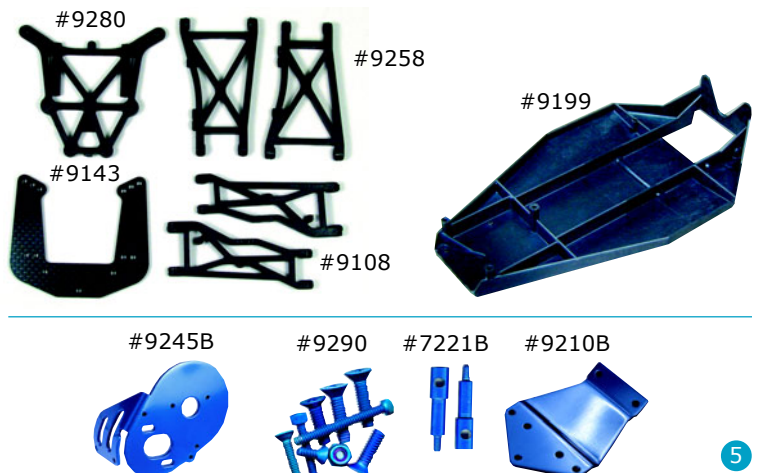

MORE HOPUPS

- 1581 Buggy Front Spring Set (4 pair) 8.99
- 1582 Truck/Buggy Rear Spring Set (5 pair) 11.99
- 1603 B3 Titanium Hinge Pin Set 15.00
- 1654 Factory Team Solid Axle Pins 4.00
- 6197 Complete Tuning Guide: B3 e-Book 5.95
- 6416 Unobtainium Shock Shaft, 1.32 stroke (1) 6.00
- 6417 Unobtainium Rear Shock Shaft, 1.02" stroke (1) 6.00
- 6418 Unobtainium Front Shock Shaft, .71" stroke (1) 6.00
- 9162 Ball Bearings for B2/B3 Servo Saver 15.00