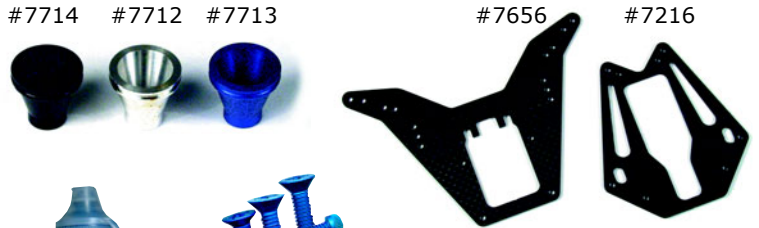

RC10GT Gas Truck

Factory Team RC10GT Kit, #7060
(Photo includes parts not in kit)