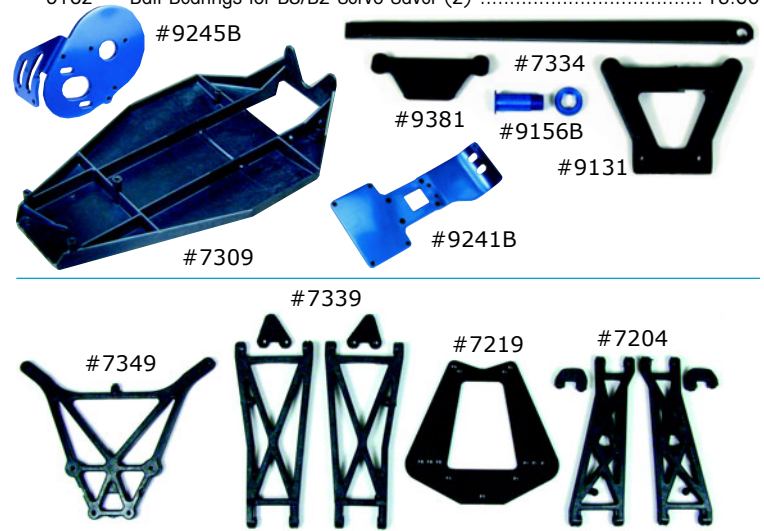

MORE HOPUPS

1580	Truck Front Spring Set (5 pair)	11.99
1582	Truck/Buggy Rear Spring Set (5 pair)	11.99
1603	T3 Titanium Hinge Pin set	15.00
1654	Factory Team Solid Axle Pins	4.00
6416	Unobtainium Rear Shock Shaft, 1.32" stroke	6.00
6417	Unobtainium Front Shock Shaft, 1.02" stroke	6.00
6419	Unobtainium Shock Shaft, .56" stroke	6.00
7191	Complete Tuning Guide: T3, e-Book	5.95
7700	PTFE-Sealed Bearing Set (16)	95.00
9162	Ball Bearings for B3/B2 Servo Saver (2)	15.00