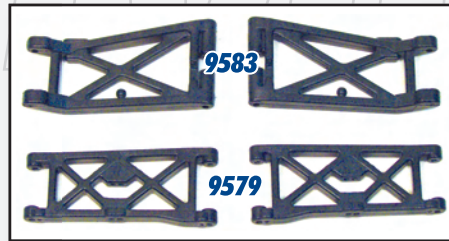

RC10B4

1:10 **2WD**

BLUE TITANIUM TURNBUCKLES

1282	Titanium Turnbuckle Set	$25.00
1406	Titanium Turnbuckles, 2" (2)	9.00
1409	Titanium Turnbuckles, 1" (2)	8.00

BLUE ALUMINUM

1585	Center Drilled Axles (2)	$14.99
1598	Shock Caps (4)	11.95
1770	B4/T4 Milled Motor Plate	14.99
1777	Shock Pivot Ball w/Eyelets (for 4 shocks)	6.99
1779	Servo Mounts (2)	15.99
1787	Battery Strap Thumbscrews	6.99
4145	4-40 x 5/16" Socket Head Cap Screw (6)	1.50
6439	Shock Cap (1)	3.00
6937	4-40 Aluminum Locknuts (6)	3.00
6943	8-32 Aluminum Locknuts (6)	4.00
7673	4-40 x 5/16" Flat Head Socket Screw (6)	2.00
9600B	Motor Plate	8.00
9608B	Wheel Spacer (pr)	4.50
9610B	Servo Saver Bolt	3.50
9623	Inline Axle (pr)	7.50
9665	Hinge Pin Brace, v2, with hinge pins	11.99

GRAPHITE/MOLDED CARBON

9561	Chassis, carbon	$40.00
9565	Rear Chassis Brace/Front Hinge Pin Brace, carbon	7.00
9567	Top Plate, carbon	7.00
9569	Front Shock Tower, carbon	7.00
9573	Rear Shock Tower, carbon	9.00
9579	Front Suspension Arms, carbon	9.00
9583	Rear Suspension Arms, carbon	9.00
9586	Battery Strap, carbon	7.00
9594	Battery Strap, woven graphite	14.00
9655	Full Carbon Components Set	70.00

MORE HOPUPS