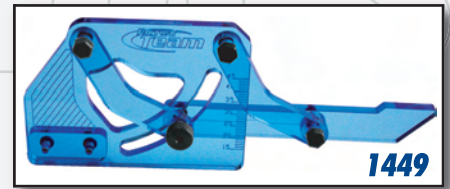

1449

TOOLS

1110	Turnbuckle Wrench	$1.50
1111	FT Turnbuckle Wrench, fits 1/8" turnbuckles	5.99
1449	Offroad Ride Height Gauge	24.99
1450	Onroad Ride Height Gauge	14.99
1541	Hex Driver Set (1 each: .050", 1/16", 1.5mm, 5/64", 3/32", 2.5mm, 3mm)	59.99
1542	Silver Hex Driver, .050"	10.50
1543	Black Hex Driver, 1/16"	10.50
1544	Purple Hex Driver, 1.5mm	10.50
1545	Blue Hex Driver, 5/64"	10.50
1546	Gold Hex Driver, 3/32"	10.50
1547	Green Hex Driver, 2.5mm	10.50
1548	Red Hex Driver, 3mm	10.50
1551	Slotted Screwdriver/Phillips Screwdriver Combo	19.99
1552	Slotted Screwdriver	10.50
1553	Phillips Screwdriver	10.50
1554	Spring Hook Tool	10.00
1561	Nut Driver Set (1 each: 3/16", 1/4", 11/32", 5.5mm, 7mm, 8mm)	69.99
1562	Black Nut Driver, 3/16"	12.99
1563	Red Nut Driver, 1/4"	12.99
1564	Purple Nut Driver, 5.5mm	12.99
1565	Green Nut Driver, 11/32"	12.99
1566	Silver Nut Driver, 7mm	12.99
1567	Gold Nut Driver, 8mm	12.99
1592	Ball Hex Wrench Set (1 each: 5/64", 3/32", 2.5mm)	33.99
1594	Body Reamer	22.00
1719	Camber/Track Width Tool	3.50
1721	Clutch Nut Wrench, 3/8"	2.00
1737	Body Scissors	5.99
1738	Glow Starter, blue anodized handle, 110v	29.99
25260	Monster GT Nut Wrench	3.99
25261	Monster GT Hex Driver Starter Shaft	5.99
25384	Monster GT Turnbuckle Wrench	2.99
3987	Droop Gauge	2.00
6429	Shock Assembly Tool	1.00

TOOL REPLACEMENT TIPS

1572	Hex Driver Replacement Tip, .050"	$5.50
1573	Hex Driver Replacement Tip, 1/16"	5.50
1574	Hex Driver Replacement Tip, 1.5mm	5.50
1575	Hex Driver Replacement Tip, 5/64"	5.50
1576	Hex Driver Replacement Tip, 3/32"	5.50
1577	Hex Driver Replacement Tip, 2.5mm	5.50
1578	Hex Driver Replacement Tip, 3mm	5.50
1586	Ball Hex Driver Replacement Tip, 5/64"	6.99
1587	Ball Hex Driver Replacement Tip, 3/32"	6.99
1588	Ball Hex Driver Replacement Tip, 2.5mm	6.99
1593	Body Reamer Tip	9.95
6985	Slotted Screwdriver Replacement Tip	7.50
6986	Phillips Screwdriver Replacement Tip	7.50
6989	Spring Hook Replacement Tip	7.00