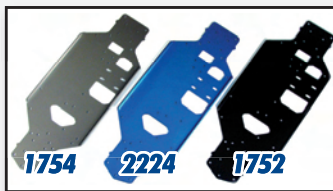

BLUE TITANIUM TURNBUCKLES

1402	Titanium Turnbuckles, 1.375" (2)	$8.00
1414	Titanium Turnbuckles, 1.125" (2)	9.00
1415	Titanium Turnbuckles, rear toe, v1 (2)	9.00
1418	Titanium Turnbuckles, .825", v1 (2)	6.00
1716	Turnbuckle Kit, V2	22.50

BLUE ALUMINUM

1598	Shock Caps (4)	$11.95
1706	Center Bulkhead	22.00
1708	Pullstart Motor Mounts	20.00
1710	Non-Pullstart Motor Mounts	20.00
1712	Main Driveshaft	9.00
1717	Blade Anti-Roll Bar Mounts	24.00
1777	Shock Pivot Ball w/Eyelets (for 4 shocks)	6.99
1779	Servo Mounts (2)	15.99
2224	NTC3 Chassis	45.00
31034	TC4 Heavy Duty CVD Bones (2)	21.99
3888	CVD Bones (2)	22.00
3962	Threaded Body Shock Kit (set of 4)	60.00
3963	Threaded Shock Bodies w/Collars & O-ring (pr)	20.00
3965	Axle Bearing Spacers (4)	4.00
3968	Counterfeit Transponder	15.00
3972	Wheel Hex Drive Adapters (4)	15.00
3973	Clamping Hex Drive Adapters w/Screws (4)	21.99
6439	Shock Cap (1)	3.00
6943	8-32 Locknuts (6)	4.00
6946	4-40 x 5/16" Button Head Cap Screws (6)	2.00
7673	4-40 x 5/16" Flat Head Socket Screws (6)	2.00
7873	4-40 x 7/16" Socket Head Cap Screws (6)	2.50

GRAPHITE/MOLDED CARBON

1722	Woven Graphite Radio Tray	$39.00
2236	Carbon Front Arm Set	11.00
2241	Carbon Right/Left Steering/Hub Carriers	7.00
2248	Carbon Front/Rear Shock Towers	7.00
2255	Carbon Chassis Braces	8.00
2259	Carbon Radio Tray	8.00
2261	Carbon Handle	4.50
2327	Carbon Rear Shock Tower, V2	7.00
2336	Carbon Rear Hub Carrier, V2	7.00
2339	Carbon Rear Suspension Arm, V2	11.00
2342	Complete Carbon Parts Set, V2	67.99
3949	Carbon Wheel Hex Adapters (4)	5.00

MORE HOPUPS