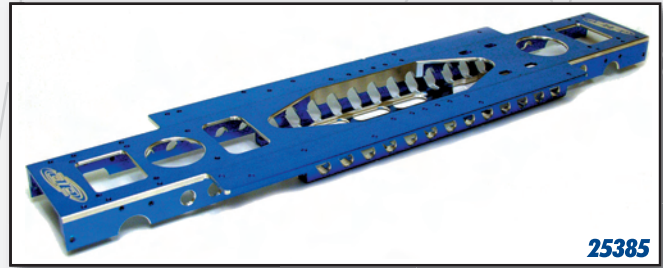

MONSTER GT 4.60 SE

1:8

(Tuned Pipe not included)

BLUE TITANIUM TURNBUCKLES

25381	MGT Titanium Turnbuckle, front (1)	$10.99
25382	MGT Titanium Turnbuckle, rear (1)	10.99
25383	MGT Titanium Turnbuckle Set w/Wrench	44.99

BLUE ALUMINUM

25089	MGT Muffler (.21)	$28.99
25091	Standard Exhaust Manifold (.21)	17.99
25384	MGT Turnbuckle Wrench	2.99
25385	MGT Machined Chassis	109.99
25387	MGT Machined Head (.21)	49.99
25390	5mm Locknuts (10)	7.99
25391	4mm Locknuts (10)	7.99
25392	3mm Locknuts (10)	7.99
25395	MGT Steering Kit	74.99
25400	MGT Wheel Hex Drives	16.99
25403	MGT Shock Bodies (4)	34.99
25404	MGT Shock Caps (4)	19.99
25406	MGT Side Exhaust Manifold (4.60)	24.99

CLUTCH BELLS

25370	14 Tooth Vented Clutch Bell	$14.99
25372	16 Tooth Vented Clutch Bell	14.99
25373	17 Tooth Vented Clutch Bell	14.99
25374	18 Tooth Vented Clutch Bell	14.99

SPRINGS

25062	MGT Blue Springs, Soft, 4.40lbs (4)	$6.99
25063	MGT Gold Springs, Med., 5.10lbs (4)	6.99
25064	MGT Red Springs, Firm, 5.95lbs (4)	6.99
25065	MGT Copper Springs, X-Firm, 6.90lbs (4)	6.99

SILICONE DIFF FLUID

2390	10K Weight .75oz	$4.95
2391	30K Weight .75oz	4.95
2392	60K Weight .75oz	4.95
2393	100K Weight .75oz	6.95
2394	300K Weight .75oz	6.95
2395	Silicone Diff Fluid Set, 1 each of above	25.95

MORE HOPUPS