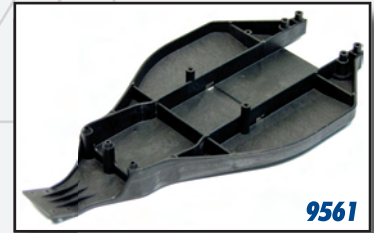

RC10B4

1:10 **2WD**

BLUE TITANIUM TURNBUCKLES

1282	Titanium Turnbuckle Set	$25.00
1406	Titanium Turnbuckles, 2" (2)	9.00
1409	Titanium Turnbuckles, 1" (2)	8.00

BLUE ALUMINUM

1585	Center Drilled Axles (2)	$14.99
1598	Shock Caps (4)	11.95
1770	B4/T4 Milled Motor Plate	14.99
1777	Shock Pivot Ball w/Eyelets (for 4 shocks)	6.99
1779	Servo Mounts (2)	15.99
1787	Battery Strap Thumbscrews	6.99
4145	4-40 x 5/16" Socket Head Cap Screw (6)	1.50
6439	Shock Cap (1)	3.00
6937	4-40 Aluminum Locknuts (6)	3.00
6943	8-32 Aluminum Locknuts (6)	4.00
7673	4-40 x 5/16" Flat Head Socket Screw (6)	2.00
9600B	Motor Plate	8.00
9608B	Wheel Spacer (pr)	4.50
9610B	Servo Saver Bolt	3.50
9623	Inline Axle (pr)	7.50
9665	Hinge Pin Brace, v2, with hinge pins	11.99

GRAPHITE/MOLDED CARBON

9561	Chassis, carbon	$40.00
9565	Rear Chassis Brace/Front Hinge Pin Brace, carbon	7.00
9567	Top Plate, carbon	7.00
9569	Front Shock Tower, carbon	7.00
9573	Rear Shock Tower, carbon	9.00
9579	Front Suspension Arms, carbon	9.00
9583	Rear Suspension Arms, carbon	9.00
9586	Battery Strap, carbon	7.00
9594	Battery Strap, woven graphite	14.00
9655	Full Carbon Components Set	70.00

MORE HOPUPS