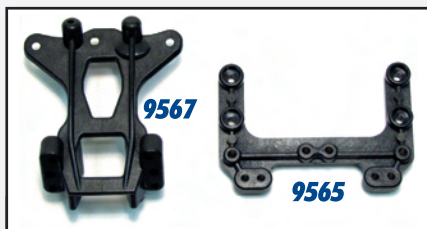

BLUE TITANIUM TURNBUCKLES

1283	Titanium Turnbuckle Set	$29.00
1408	Titanium Turnbuckles, 2.65" (2)	10.00
1409	Titanium Turnbuckles, 1" (2)	8.00
1417	Titanium Turnbuckles, 2.80" (2)	10.00

BLUE ALUMINUM

1598	Shock Caps (4)	$11.95
1770	Milled Motor Plate	14.99
1777	Shock Pivot Ball w/Eyelets (for 4 shocks)	6.99
1779	Servo Mounts (2)	15.99
1787	Battery Strap Thumbscrews	6.99
6439	Shock Cap (1)	3.00
6937	4-40 Aluminum Locknuts (6)	3.00
6943	8-32 Aluminum Locknuts (6)	4.00
7459	Inline Axle (pr)	7.50
7673	4-40 x 5/16" Flat Head Socket Screw (6)	2.00
9600B	Motor Plate	8.00
9608B	Wheel Spacers (pr)	4.50
9610B	Servo Saver Bolt	3.50
9665	Hinge Pin Brace, v2, w/hinge pins	11.99

9567

9565

GRAPHITE/MOLDED CARBON

7441	Chassis, carbon	$45.00
7443	Front Shock Tower, carbon	7.00
7445	Rear Shock Tower, carbon	9.00
7447	Front Suspension Arm, carbon (pr)	9.00
7449	Rear Suspension Arm, carbon, (pr)	9.00
7451	Battery Strap, carbon	7.00
7452	Battery Strap, woven graphite	15.00
7467	Full Carbon Components Set	70.00
9565	Rear Chassis Brace/Front Hinge Pin Brace, carbon	7.00
9567	Top Plate, carbon	7.00

MORE HOPUPS