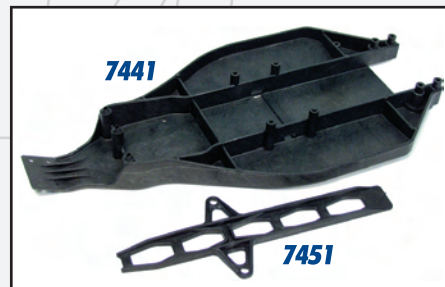

BLUE TITANIUM TURNBUCKLES

1283	Titanium Turnbuckle Set	$29.00
1408	Titanium Turnbuckles, 2.65" (2)	10.00
1409	Titanium Turnbuckles, 1" (2)	8.00
1417	Titanium Turnbuckles, 2.80" (2)	10.00

BLUE ALUMINUM

1598	Shock Caps (4)	$11.95
1770	Milled Motor Plate	14.99
1777	Shock Pivot Ball w/Eyelets (for 4 shocks)	6.99
1779	Servo Mounts (2)	15.99
1787	Battery Strap Thumbscrews	6.99
6439	Shock Cap (1)	3.00
6937	4-40 Aluminum Locknuts (6)	3.00
6943	8-32 Aluminum Locknuts (6)	4.00
7459	Inline Axle (pr)	7.50
7673	4-40 x 5/16" Flat Head Socket Screw (6)	2.00
9600B	Motor Plate	8.00
9608B	Wheel Spacers (pr)	4.50
9610B	Servo Saver Bolt	3.50
9665	Hinge Pin Brace, v2, w/hinge pins	11.99

7441

7451

GRAPHITE/MOLDED CARBON

7441	Chassis, carbon	$45.00
7443	Front Shock Tower, carbon	7.00
7445	Rear Shock Tower, carbon	9.00
7447	Front Suspension Arm, carbon (pr)	9.00
7449	Rear Suspension Arm, carbon, (pr)	9.00
7451	Battery Strap, carbon	7.00
7452	Battery Strap, woven graphite	15.00
7467	Full Carbon Components Set	70.00
9565	Rear Chassis Brace/Front Hinge Pin Brace, carbon	7.00
9567	Top Plate, carbon	7.00

MORE HOPUPS