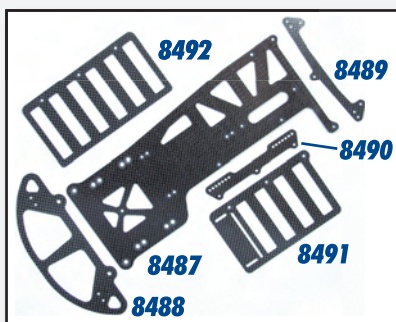

6619

FACTORY TEAM 10L40 UPGRADE KITS

8485	10L3 Oval Factory Team Chassis Kit, 4-Cell	$99.99
8486	10L3 Oval Factory Team Chassis Kit, 6-Cell	99.99

10L40 GRAPHITE

8487	Chassis	$59.99
8488	Front Bumper	17.99
8489	Chassis Brace	9.99
8490	Tray Bracket	9.99
8491	4-Cell Tray (only in #8485 kit)	18.99
8492	6-Cell Tray (only in #8486 kit)	21.99