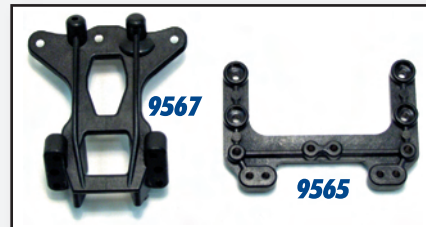

RC10B4

1:10 **2WD** 

Factory Team RC10B4 Kit #9035

BLUE TITANIUM TURNBUCKLES

1282	Titanium Turnbuckle Set	\$25.00
1406	Titanium Turnbuckles, 2" (2)	9.00
1409	Titanium Turnbuckles, 1" (2)	8.00

BLUE ALUMINUM

1585	Center Drilled Axles (2)	\$14.99
1598	Shock Caps (4)	11.95
1770	B4/T4 Milled Motor Plate	14.99
1777	Shock Pivot Ball w/Eyelets (for 4 shocks)	6.99
1779	Servo Mounts (2)	15.99
1787	Battery Strap Thumbscrews	6.99
4145	4-40 x 5/16" Socket Head Cap Screw (6)	1.50
6439	Shock Cap (1)	3.00
6937	4-40 Aluminum Locknuts (6)	3.00
6943	8-32 Aluminum Locknuts (6)	4.00
7673	4-40 x 5/16" Flat Head Socket Screw (6)	2.00
9600B	Motor Plate	8.00
9608B	Wheel Spacer (pr)	4.50
9610B	Servo Saver Bolt	3.50
9623	Inline Axle (pr)	7.50
9665	Hinge Pin Brace, v2, with hinge pins	11.99