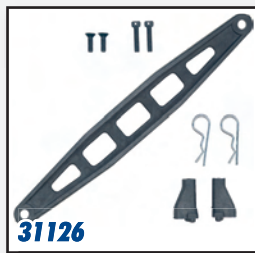

BLUE ALUMINUM

1598	Shock Caps (4)	\$11.95
1734	Body Clips, long & short (6 each)	4.99
1735	Body Clips, long (4)	2.99
1736	Body Clips, short (6)	2.99
1777	Shock Pivot Ball w/Eyelets (for 4 shocks)	6.99
1779	Servo Mounts (2)	15.99
1787	Battery Strap Thumbscrews	6.99
31046	TC4 Motor Mount	19.99
31047	TC4 Mount Clamp	27.99
31049	TC4 Motor Heatsink, blue	14.99
31058	TC4 Anti-Roll Bar Ballstuds	3.99
31064	TC4 Front Arm Mount, Triangle	12.99
31065	TC4 Front Arm Mount, Circle	12.99
31066	TC4 Rear Arm Mount, square	12.99
31067	TC4 Rear Arm Mount, X-3.0	12.99
31068	TC4 Rear Arm Mount, X-2.5	12.99
31069	TC4 Rear Arm Mount, X-2.0	12.99
31092	TC4 Camber Link Mount, LF-RR	10.99
31093	TC4 Camber Link Mount, RF-LR	10.99
31095	Factory Team TC4 Top Deck Standoff (1)	3.99
31105	Factory Team TC4 Motor Bulkhead	24.99
31121	VCS2 Shock Cap & Retainer (pr)	5.99
31123	VCS2 Shock Upgrade Kit	16.99
3888	TC3 CVD Bones (pr)	22.00
3927	TC3 Radial Clip-On Heatsink, narrow (for 3933)	11.00
3928	TC3 Radial Clip-On Heatsink, wide (for 3931)	13.00
3935	TC3 Screw Kit	13.00
3936	VCS Macro Shock Bodies (pr)	14.00
3962	Threaded Shock Body Kit (set of 4)	60.00
3963	Threaded Shock Bodies w/Collar (pr)	20.00
3965	Axle Bearing Spacers (4)	4.00
3968	Counterfeit Transponder	15.00
3972	Wheel Hex Drive Adapters (4)	15.00
3973	Clamping Hex Drive Adapters w/Screws (4)	21.99
3974	TC3 Battery Strap	21.00
6439	Shock Cap (1)	3.00
6937	4-40 Aluminum Locknuts	3.00
6943	8-32 Locknuts (6)	4.00
6946	4-40 x 5/16" Button Head Cap Screws (6)	2.00
6947	4-40 x 3/8" Button Head Cap Screws (6)	2.00
7673	4-40 x 5/16" Flat Head Socket Screws (6)	2.00
7873	4-40 x 7/16" Socket Head Cap Screws (6)	2.50

3978

1779

3973

31130

31126

1785

1736

1787