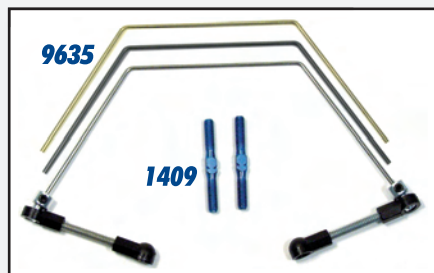

BLUE TITANIUM TURNBUCKLES

1283	Titanium Turnbuckle Set	$29.00
1408	Titanium Turnbuckles, 2.65" (2)	10.00
1409	Titanium Turnbuckles, 1" (2)	8.00
1417	Titanium Turnbuckles, 2.80" (2)	10.00

BLUE ALUMINUM

1598	Shock Caps (4)	$11.95
1770	Milled Motor Plate	14.99
1777	Shock Pivot Ball w/Eyelets (for 4 shocks)	6.99
1779	Servo Mounts (2)	15.99
1787	Battery Strap Thumbscrews	6.99
6439	Shock Cap (1)	3.00
6937	4-40 Aluminum Locknuts (6)	3.00
6943	8-32 Aluminum Locknuts (6)	4.00
7459	Inline Axle (pr)	7.50
7673	4-40 x 5/16" Flat Head Socket Screw (6)	2.00
9600B	Motor Plate	8.00
9608B	Wheel Spacers (pr)	4.50
9610B	Servo Saver Bolt	3.50
9665	Hinge Pin Brace, v2, w/hinge pins	11.99

9635

1409

GRAPHITE/MOLDED CARBON

7441	Chassis, carbon	$45.00
7443	Front Shock Tower, carbon	7.00
7445	Rear Shock Tower, carbon	9.00
7447	Front Suspension Arm, carbon (pr)	9.00
7449	Rear Suspension Arm, carbon, (pr)	9.00
7451	Battery Strap, carbon	7.00
7452	Battery Strap, woven graphite	15.00
7467	Full Carbon Components Set	70.00
9565	Rear Chassis Brace/Front Hinge Pin Brace, carbon	7.00
9567	Top Plate, carbon	7.00

MORE HOPUPS