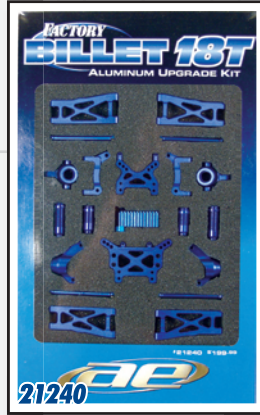

FACTORY Team

Option Parts, Wheels, Tires, Tuning Parts, Tools, & Apparel

Factory Team Parts For:

18T Series

RC10B4

RC10T4

Monster GT

RC10L4/RC12L4

RC10GT

Catalog and Parts Listing

www.RC10.com
www.TeamAssociated.com

RC18T RTR..... #20100

21240

21055

21093

TITANIUM TURNBUCKLES