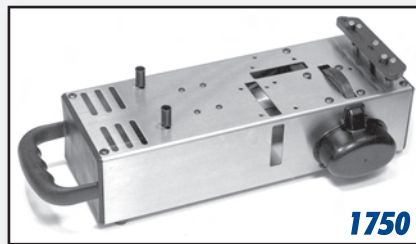

ADDITIONAL FT PARTS

1595	Chassis Lead Weights, 1/4 oz (12)	$3.00
1598	Factory Blue Aluminum Shock Caps (4)	11.95
1734	Body Clips, metallic blue (4 long/6 short)	4.99
1735	Body Clips, metallic blue, long (4)	2.99
1736	Body Clips, metallic blue, short (6)	2.99
4447	Factory Blue Aluminum Ball Ends (8)	8.00
6312	Chassis Protective Sheet	8.50
6937	Factory Blue 4-40 Locknuts (6)	3.00
6943	Factory Blue 8-32 Locknuts (6)	4.00