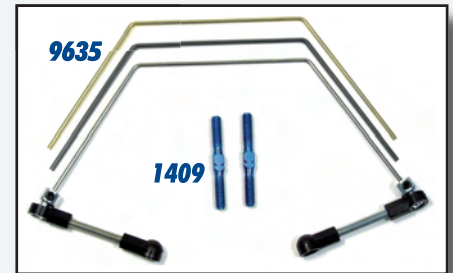

RC10B4

1:10 **2WD** 

Factory Team RC10B4 Kit #9035

BLUE TITANIUM TURNBUCKLES

1282	Titanium Turnbuckle Set	\$25.00
1406	Titanium Turnbuckles, 2" (2)	9.00
1409	Titanium Turnbuckles, 1" (2)	8.00

BLUE ALUMINUM

1585	Center Drilled Axles (2)	\$14.99
1598	Shock Caps (4)	11.95
1770	B4/T4 Milled Motor Plate	14.99
1777	Shock Pivot Ball w/Eyelets (for 4 shocks)	6.99
1779	Servo Mounts (2)	15.99
1787	Battery Strap Thumbscrews	6.99
4145	4-40 x 5/16" Socket Head Cap Screw (6)	1.50
6439	Shock Cap (1)	3.00
6937	4-40 Aluminum Locknuts (6)	3.00
6943	8-32 Aluminum Locknuts (6)	4.00
7673	4-40 x 5/16" Flat Head Socket Screw (6)	2.00
9600B	Motor Plate	8.00
9608B	Wheel Spacer (pr)	4.50
9610B	Servo Saver Bolt	3.50
9623	Inline Axle (pr)	7.50
9665	Hinge Pin Brace, v2, with hinge pins	11.99