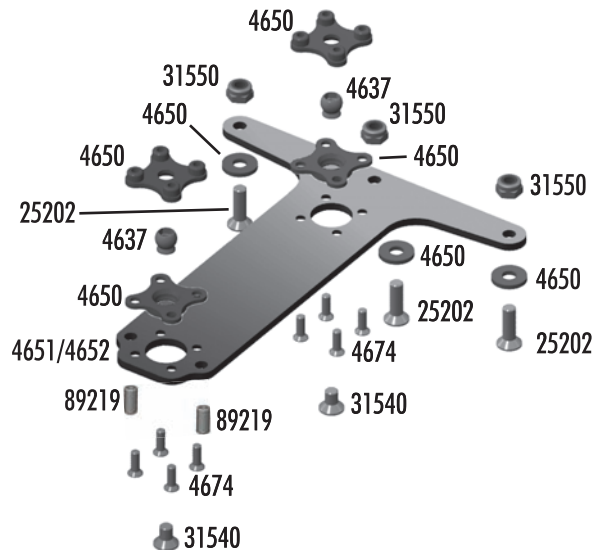

:: T-Plate Conversion

4601	12R5 Chassis (T - Plate) - (not shown)	1
4603	12R5 Lower Pod Plate (T - Plate) - (not shown)	1
4604	12R5 Upper Pod Plate	1
4612	12R5 Motor Mount	1
4613	12R5 Left Rear Bulkhead	1
4637	Pivot Ball	8
4650	12R5 T-Plate PVT Sockets	Set
4651	12R5 T-Plate (0.063")	1
4652	12R5 T-Plate (0.075")	1
4674	M2x6mm FHCS	8
4685	12R5 T - Plate Conversion Kit	Set
25202	M3x10mm FHCS	20
31540	M3x5mm FHCS	6
31550	M3 ALuminum Lock Nut	6
89219	M3x5mm Set Screw	10