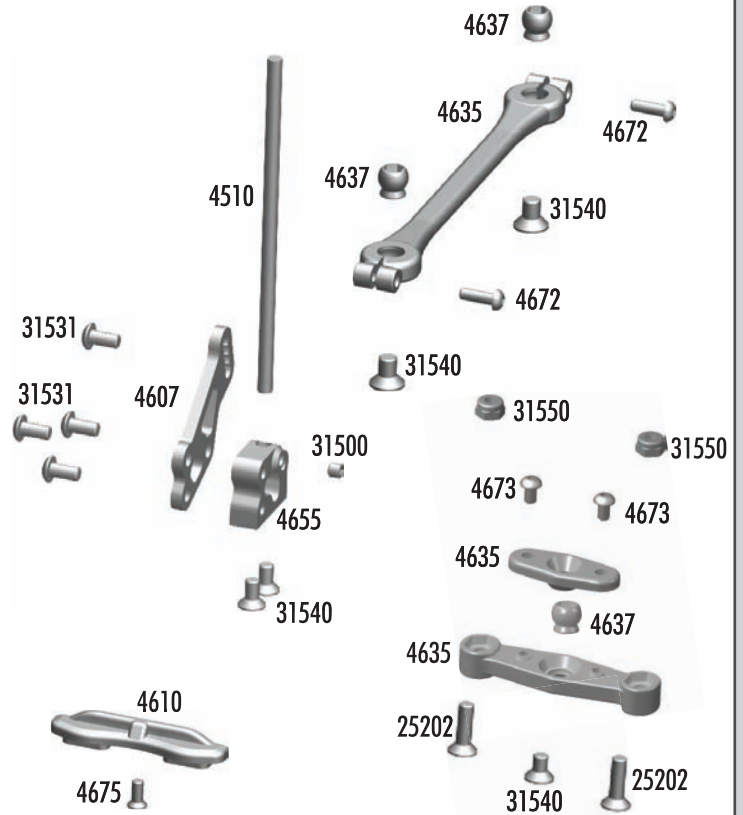

:: Chassis - Pivots

4510	Fiberglass Antenna	1
4600	12R5 Chassis - KIT	1
4607	12R5 Shock Mount Upright	1
4610	Battery Index	2
4635	Rear Pod Link, Pivot Brace and Cap	Set
4637	Pivot Ball	8
4655	12R5 Shock Mount Brace	1
4672	M2x6mm BHCS	6
4673	M2.5x4mm BHCS	5
4675	M2.5x6mm FHCS	5
25202	M3x10mm FHCS	20
31500	Set Screw M3x2.5mm	6
31531	M3x6mm BHCS	6
31540	M3x5mm FHCS	6
31550	M3 Aluminum Lock Nut	6