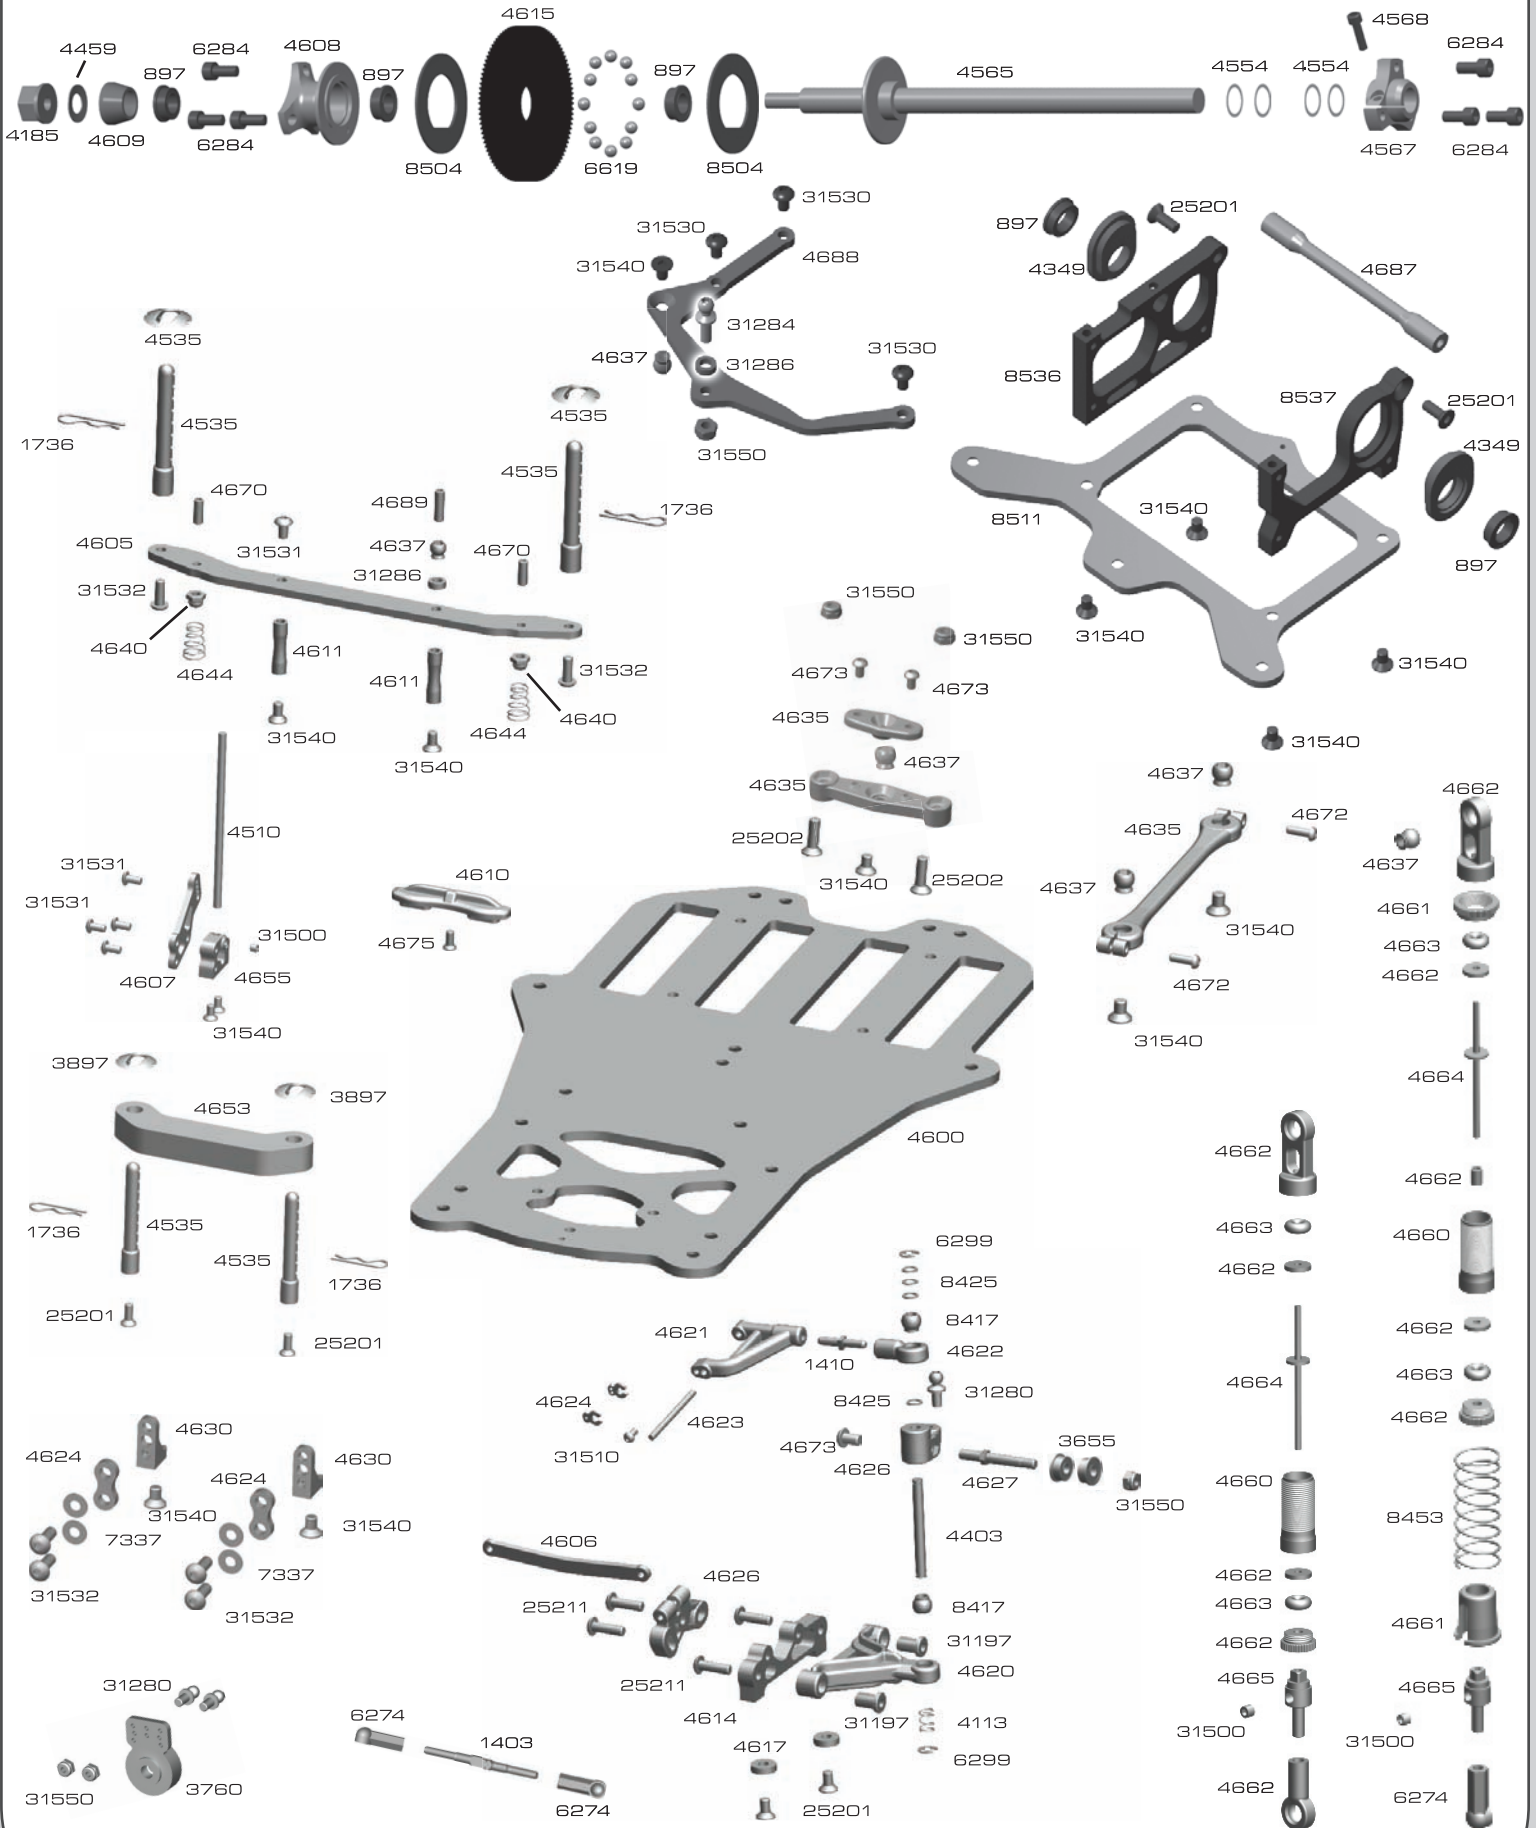

12R5.1 FACTORY Team

1:12 Scale Electric 2WD Competition Car Kit
#4019

1:12 Scale Electric 2WD Competition Car Kit Catalog

TEAM ASSOCIATED

:: Part Numbers

:: Shocks

| | | |
|-------|-------------------------|----|
| 4637 | 12R5 Pivot Ball | 8 |
| 4660 | 12R5 Shock Body | 1 |
| 4661 | 12R5 Shock Collar & Cup | 4 |
| 4662 | 12R5 Shock Rebuild Kit | 1 |
| 4663 | Micro VCS O-Ring | 8 |
| 4664 | 12R5 Thru Shaft | 1 |
| 4665 | 12R5 Shock Rod End | 1 |
| 4666 | 12R5 Shock Kit | 1 |
| 6274 | Ball Cup | 14 |
| 31500 | Set Screw 3x2.5mm | 6 |

:: Springs

| | | |
|------|--------------------------------------|---|
| 4113 | King Pin Springs (.020) - KIT | 2 |
| 4114 | King Pin Springs (.018) | 2 |
| 4116 | King Pin Springs (.024) | 2 |
| 4117 | King Pin Springs (.022) | 2 |
| 4118 | King Pin Springs (.014) | 2 |
| 4119 | King Pin Springs (.016) | 2 |
| 4475 | Micro VCS Springs Black (4.00 LB) | 2 |
| 4476 | Micro VCS Springs Green (6.00 LB) | 2 |
| 4641 | Side Springs Black (3.75 LB) | 2 |
| 4642 | Side Springs Green (4.38 LB) | 2 |
| 4643 | Side Springs Silver (5.00 LB) | 2 |
| 4644 | Side Springs Blue (5.63 LB) - KIT | 2 |
| 4645 | Side Springs Gold (6.25 LB) | 2 |
| 8449 | Micro VCS Springs Copper (16 LB) | 2 |
| 8451 | Micro VCS Springs Silver (8 LB) | 2 |
| 8452 | Micro VCS Springs Blue (10 LB) | 2 |
| 8453 | Micro VCS Springs Gold (12 LB) - KIT | 2 |
| 8454 | Micro VCS Springs Red (14 LB) | 2 |