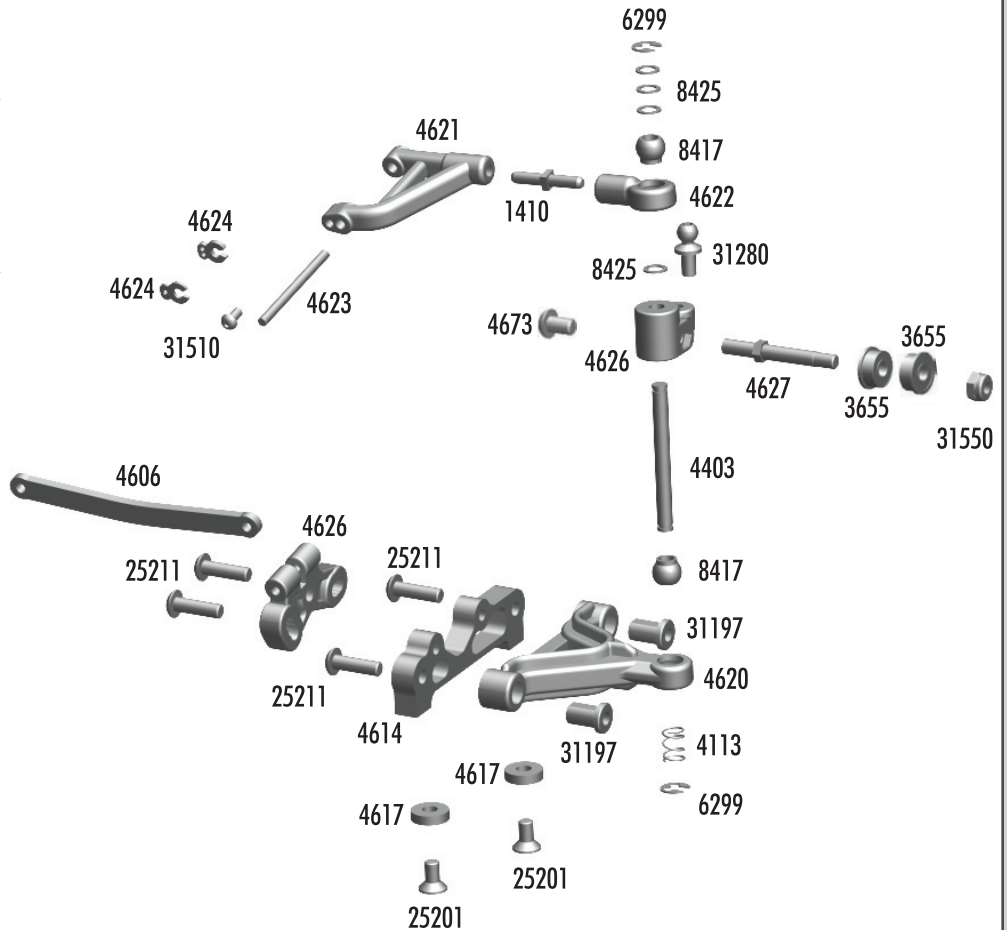

:: Front End

1410	Ti Turnbuckle .630", Blue	2
3655	Front Wheel Bearing .125 x .313	2
4113	King Pin Spring (.020)	2
4403	1/12 King Pin	2
4606	12R5 Hinge Pin Brace	1
4614	12R5 Front Bulkhead	1
4617	12R5 Front Bulkhead Shims	4 ea.
4620	12R5 Lower Arm	2
4621	12R5 Upper Arm	2
4622	12R5 Upper Arm Eyelet	4
4623	12R5 Upper Hinge Pin	2
4624	12R5 Caster / Servo Spacer	2 ea.
4626	12R5 Upper Arm Mounts / Steering Blocks	2
4627	12R5 Front Axle	2
4673	M2.5x4mm BHCS	6
4686	12R5 Front Assembly Kit	Set
5450	Silicone Diff Fluid 1000CST	1
5451	Silicone Diff Fluid 2000CST	1
5452	Silicone Diff Fluid 3000CST	1
5453	Silicone Diff Fluid 5000CST	1
5454	Silicone Diff Fluid 7000CST	1
5455	Silicone Diff Fluid 10000CST	1
5456	Silicone Diff Fluid 20000CST	1
5457	Silicone Diff Fluid 30000CST	1
5458	Silicone Diff Fluid 60000CST	1
5459	Silicone Diff Fluid 100000CST	1
6299	Small E - Clips	16
8417	Pivot Ball	4
8425	Kingpin Shims	10
25201	M3x8mm FHCS	20
25211	M3x10mm BHCS	20
31197	TC5 Arm Mount Nut	8
31280	5mm Ballstud - Short	6
31510	M2x4mm BHCS	6
31550	M3 Aluminum Lock Nut	6