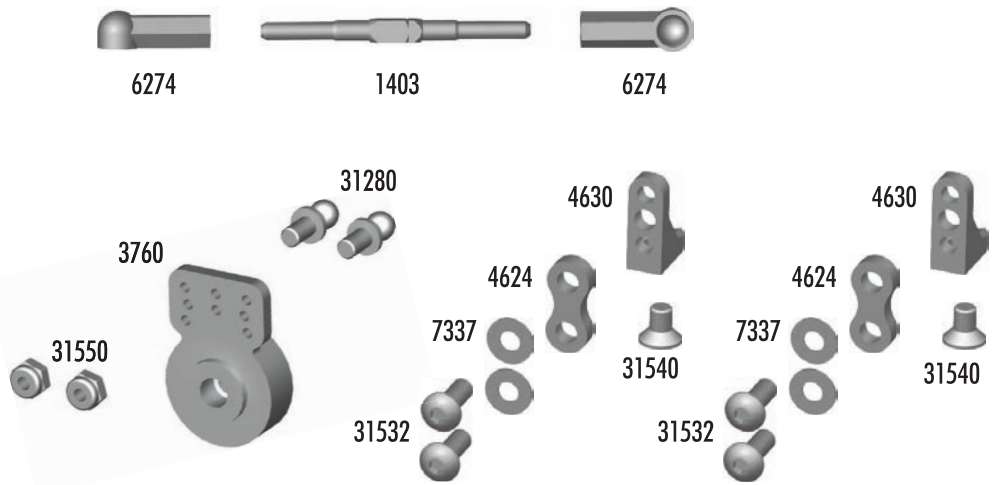

:: Turnbuckle / Servo

1403	FT Ti Turnbuckles 1.65" (Blue)	2
3760	Servo Saver (Airtronics)	1
4624	12R5 Caster / Servo Spacer	2 ea.
4630	12R5 Servo Mount	2
6274	Ball Cups	14
7337	.250 x .125 x .015 washer	4
25162	Servo Saver (XP / Futaba)	1
25167	Servo Saver (Airtronics / JR)	1
31280	5mm Ballstud - Short	6
31532	M3x8mm BHCS	6
31540	M3x5 FHCS	6
31550	M3 Aluminum Lock Nut	6