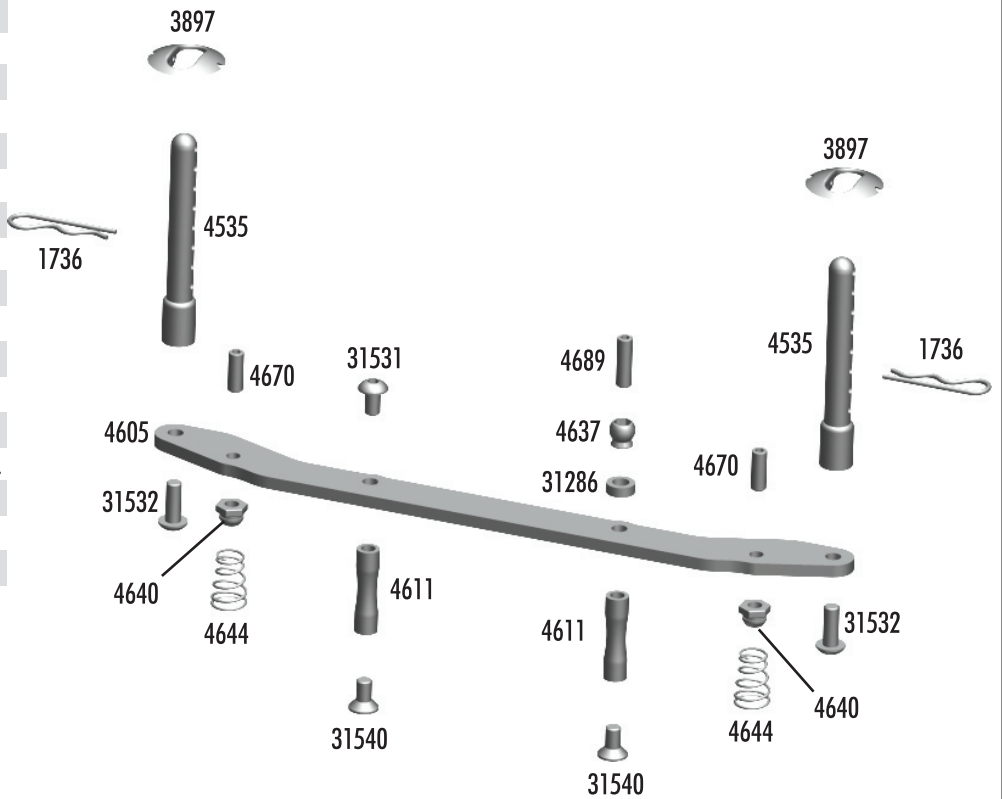

:: Rear Chassis Brace

1736	FT Body Clips (Blue)	6
3897	Pivoting Body Mounts	4
4535	Body Posts	2
4605	12R5 Chassis Brace	1
4611	12R5 Brace Standoff	2
4637	12R5 Pivot Ball	8
4640	12R5 Spring Retainer	4
4641	Side Springs Black (3.75 LB)	2
4642	Side Springs Green (4.38 LB)	2
4643	Side Springs Silver (5.00 LB)	2
4644	Side Springs Blue (5.63 LB) - KIT	2
4645	Side Springs Gold (6.25 LB)	2
4670	M3x8mm Set Screw	6
4689	M3x16mm Set Screw	6
31286	Aluminum Ballstud Washers (1mm, 2mm)	4 ea.
31531	M3x6mm BHCS	6
31532	M3x8mm BHCS	6
31540	M3x5mm FCS	6