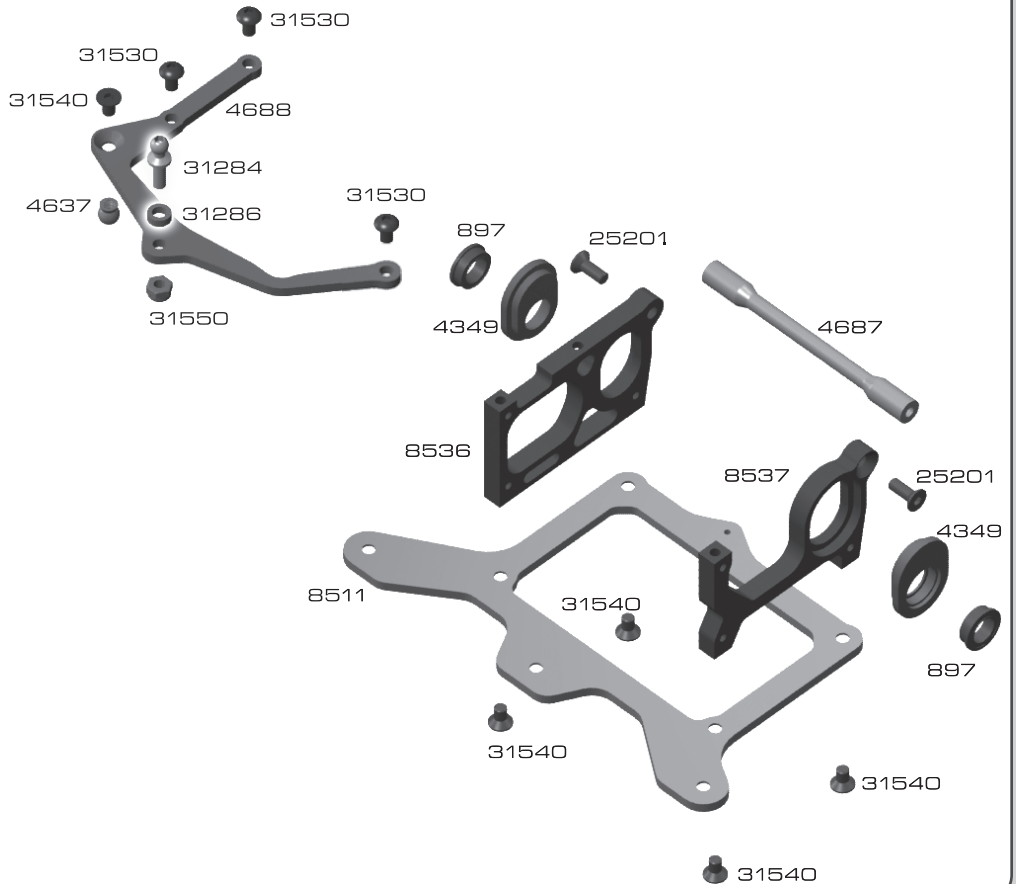

:: Rear Bulkhead

897	3/8 x 1/4 Ball Bearing	2
4348	Axle Height Adapter #0	2
4349	Axle Height Adapter #1 - Kit	2
4350	Axle Height Adapter #2	2
4351	Axle Height Adapter # 4	2
4637	12R5 Pivot Ball	8
4687	12R5.1 Motor Mount Standoff	1
4688	12R5.1 Upper Pod Plate	1
8511	10R5 / 12R5.1 Lower Pod Plate - KIT	1
8536	10R5 - OVAL / 12R5.1 Motor Mount	1
8537	10R5 - OVAL / 12R5.1 Left Rear Bulkhead	1
25201	M3x8mm FHCS	20
31284	8mm Ballstud - Long	6
31286	Aluminum Shims 1mm and 2mm	4 ea.
31530	M3x5mm BHCS	6
31540	M3x5mm FHCS	6
31550	M3 Aluminum Lock Nut	6