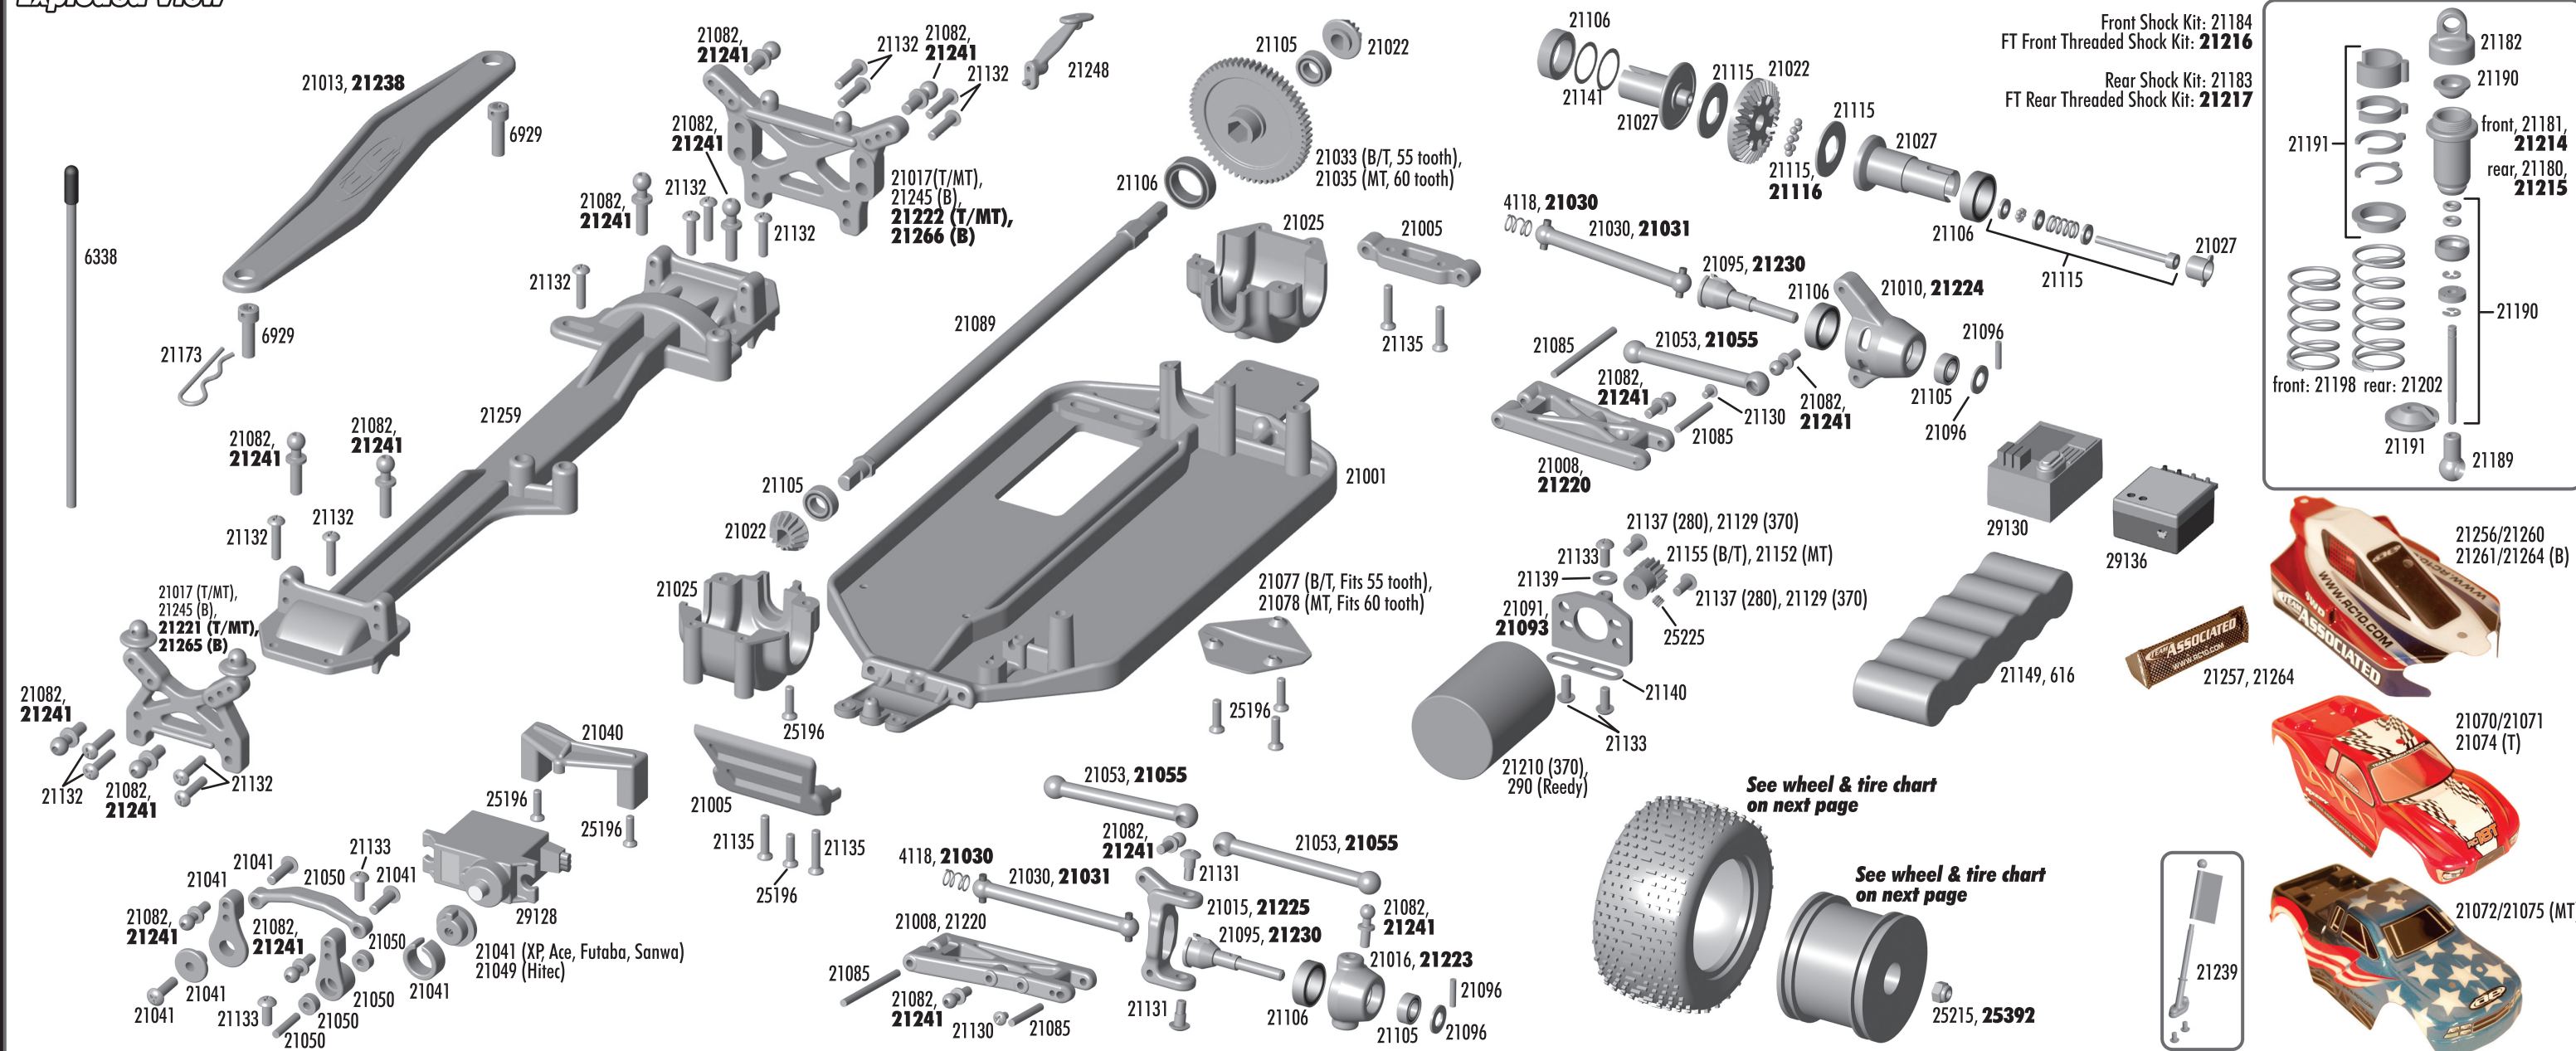

Exploded View

Parts List