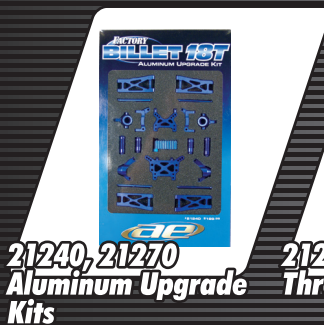

Factory Team Parts List

21031	FT Aluminum Dogbones, blue	Pr.	$8.99
21055	FT Titanium Turnbuckle Set	Set	29.99
21093	FT Aluminum Finned Motor Mount, blue	1	14.99
21116	FT Carbide Diff Balls	8	6.99
21214	FT Alum. Threaded Shock Body, front, blue, w/collar	Pr.	12.99
21215	FT Alum. Threaded Shock Body, rear, blue, w/collar	Pr.	12.99
21216	FT Alum. Threaded Shock Kit, front, blue	Pr.	19.99
21217	FT Alum. Threaded Shock Kit, rear, blue	Pr.	19.99
21220	Factory Blue Aluminum Suspension Arms, blue	Pr.	29.99
21221	Factory Blue Aluminum Shock Tower, front (T/MT)	1	24.99
21222	Factory Blue Aluminum Shock Tower, rear (T/MT)	1	29.99
21223	Factory Blue Aluminum Steering Blocks, blue	Pr.	29.99
21224	Factory Blue Aluminum Hub Carriers, blue	Pr.	29.99

21225	Factory Blue Aluminum Caster Blocks, 0 deg, blue	Pr.	$29.99
21227	Body Mount Supports, for front aluminum tower	2	1.99
21230	MIP CVD Assemblies	Pr.	21.99
21231	MIP Rebuild Kit	Set	3.99
21238	FT Woven Graphite Battery Strap	1	9.99
21240	Factory Billet Aluminum Upgrade Kit (T/MT)	Set	199.99
21241	FT Blue Aluminum Ballstuds	10	12.99
21243	FT Blue Outdrive Sleeves	4	7.99
21265	Factory Blue Aluminum Shock Tower, front (B)	1	17.99
21266	Factory Blue Aluminum Shock Tower, rear (B)	1	29.99
21270	Factory Billet Aluminum Upgrade Kit (B)	Set	199.99
25392	FT Aluminum M3 Locknuts, blue	10	7.99
29137	FT Aluminum XPS ESC Heatsink, blue	1	3.99

Check our web site at www.TeamAssociated.com or www.RC10.com for the latest updates to our 18T line!!!