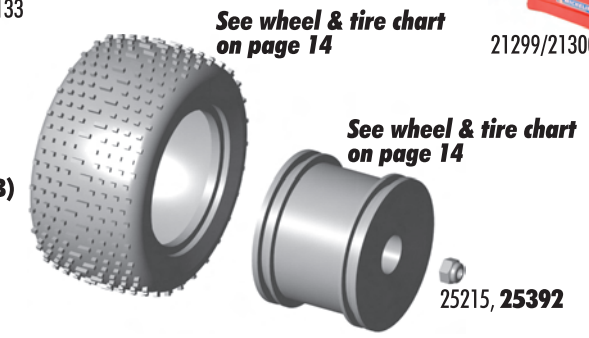

Front Shock Kit: 21184
FT Front Threaded Shock Kit: **21216**

Rear Shock Kit: 21183
FT Rear Threaded Shock Kit: **21217**