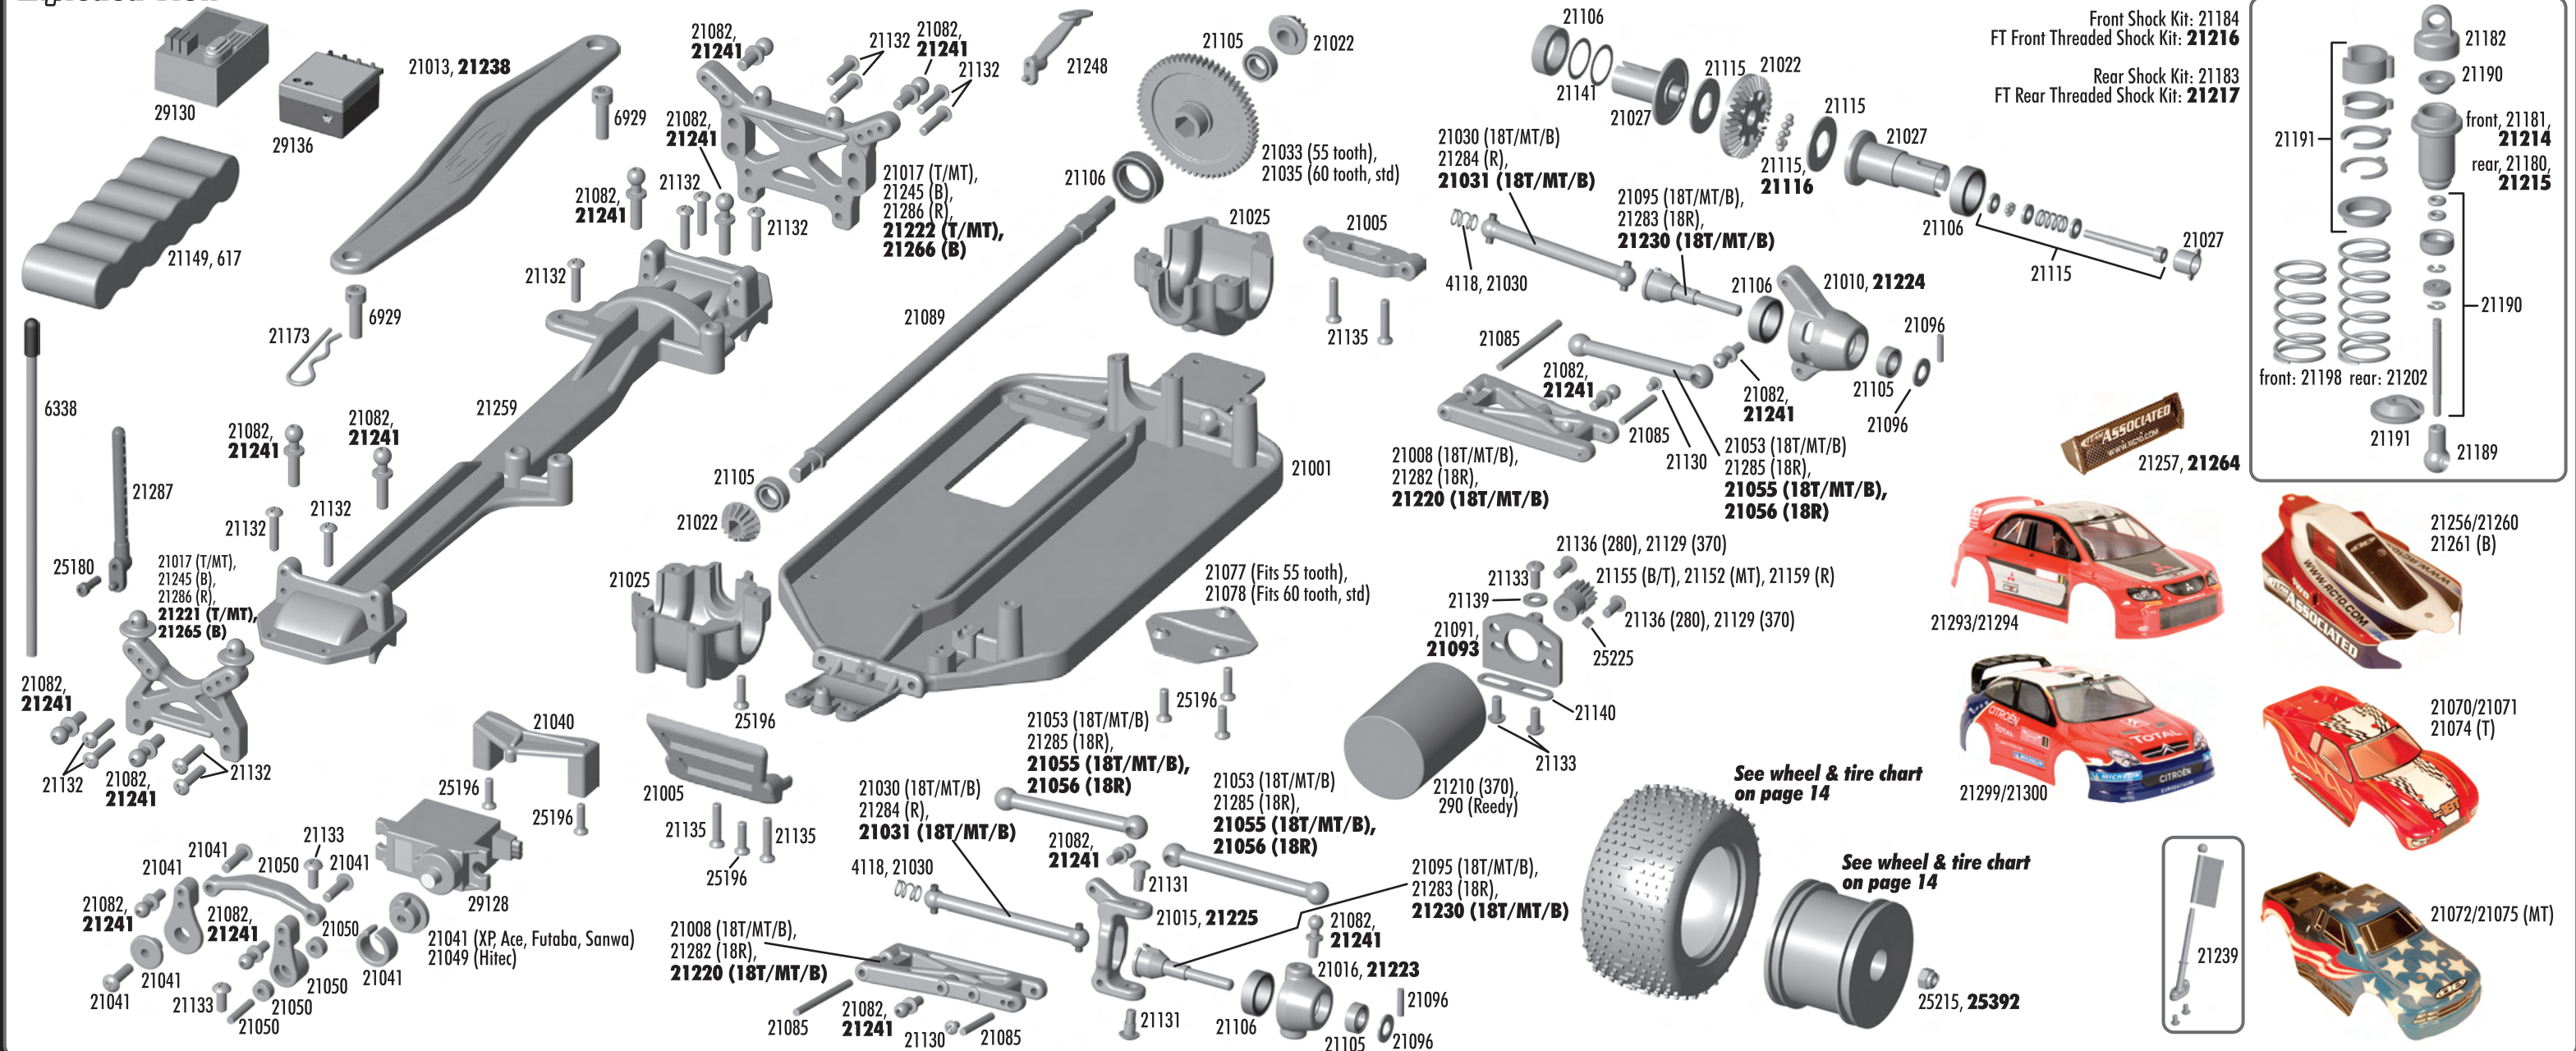

Exploded View