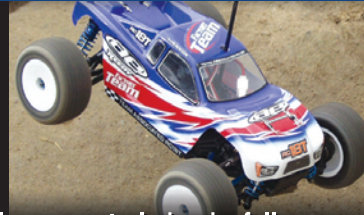

Factory Team RC18T

4wd Mini Truck Kit #20102

Unbuilt kit with no electronics. Includes the following Factory Team option parts:

- Blue Aluminum Dogbones
- Blue Aluminum Finned Motor Mount
- Carbide Differential Balls
- Blue Woven Graphite Battery Strap
- Blue Aluminum Threaded Shocks
- Blue Aluminum Wheelnuts
- Titanium Turnbuckles
- Clear Body, Decals & Window Masks
- Includes Extra Hitec Servo Saver
- Includes a 12t, 13t & 14t Pinion

RC18MT

RTR 4wd Monster Truck #20110