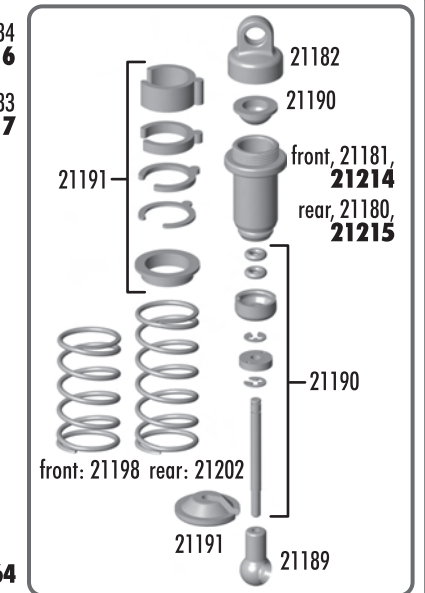

Front Shock Kit: 21184
FT Front Threaded Shock Kit: **21216**

Rear Shock Kit: 21183
FT Rear Threaded Shock Kit: **21217**