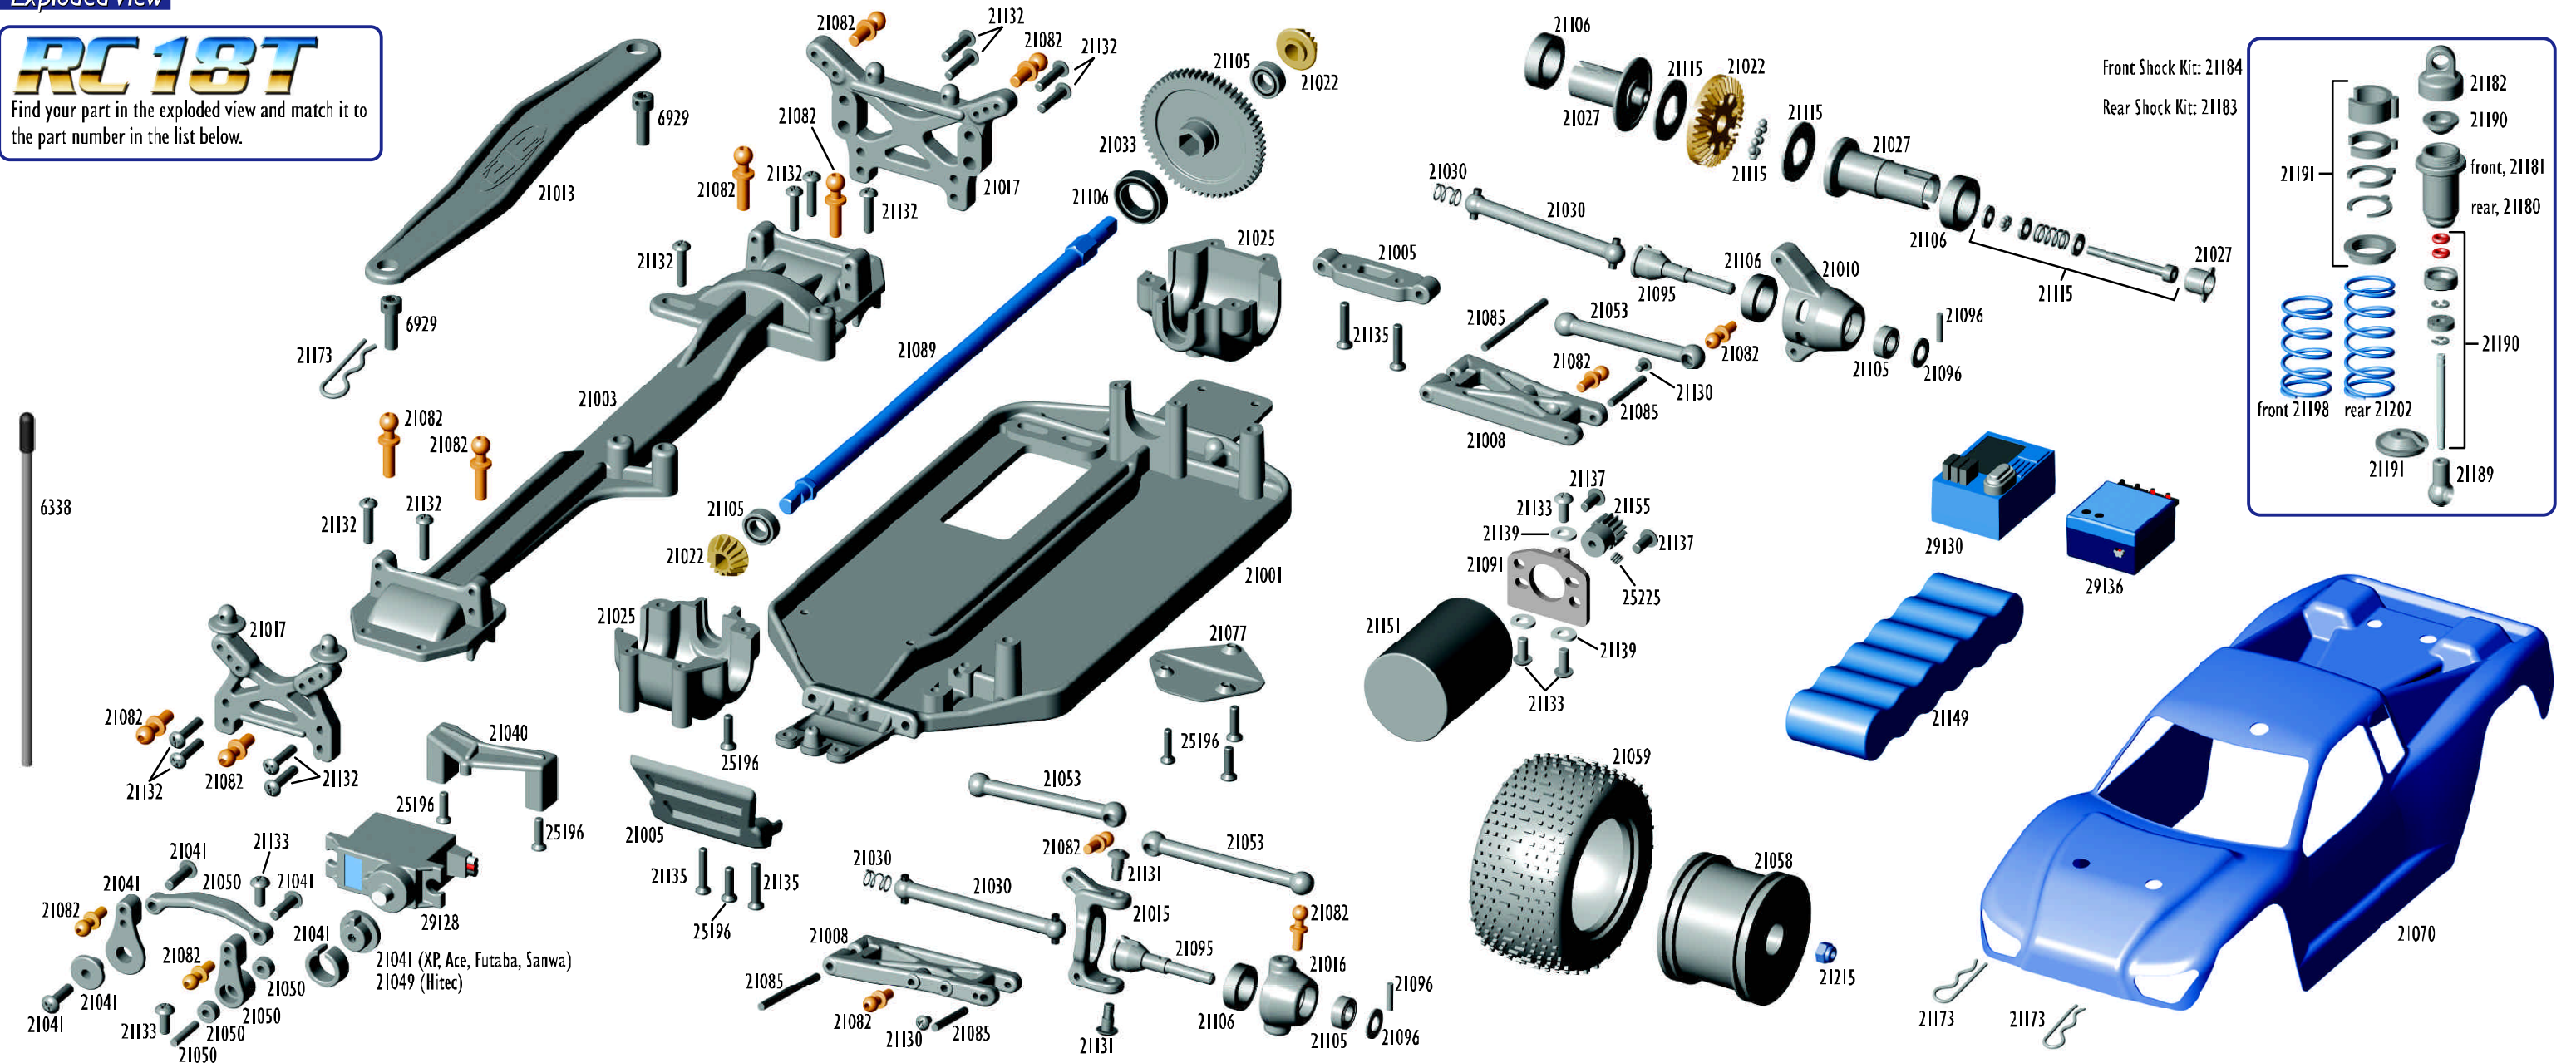

18T Chrome Wheels

1:18 Scale 4WD Electric Race Truck

► Exploded View

RC18T

Find your part in the exploded view and match it to the part number in the list below.

► Parts List

6338	Antenna Tube & Cap	1	2.00	21049	I8T Servo Saver, Hitec HS-56/HS-65	Set	2.99	21095	I8T Stub Axles	2	8.99	21156	Pinion Gear, 15t	1	3.99	25196	M2 x 8 FHPS	20	2.99
21001	I8T Chassis	1	6.99	21050	I8T Steering Bellcrank Parts	Set	2.99	21096	I8T Stub Axle Pins & Spacers	Set	2.99	21157	Pinion Gear, 11t	1	3.99	25215	M3 Locknuts	20	2.99
21003	I8T Top Plate	1	3.99	21052	I8T Turnbuckle Set, steel, with ballcups	Set	7.99	21105	I8T Bearing, 4 x 8 x 3	2	4.50	21173	Body Clips	12	1.99	25225	M3 x 3 Set Screws	20	4.50
21005	I8T Arm Mount, front & rear	Set	2.99	21053	I8T Suspension Linkage	Set	3.99	21106	I8T Bearing, 8 x 12 x 3.5, rubber sealed	2	4.50	21180	I8T Shock Body, rear	Pr.	2.50	► Power System Parts			
21008	I8T Suspension Arm	Pr.	2.99	21058	I8T White Wheels	Pr.	3.99	21107	I8T Bearing Set	Set	27.99	21181	I8T Shock Body, front	Pr.	2.50	21149	1100mah NiMh 6 Cell Battery Pack	1	24.99
21010	I8T Rear Hub Carrier	2	2.99	21059	I8T Mini Pin Tires & Inserts	Pr.	9.99	21115	I8T Differential Rebuild Kit	1	3.99	21182	I8T Shock Caps	4	3.50	21151	Super 280 Motor	1	9.99
21013	I8T Battery Brace, 4 cell, 5/6 cell	Set	3.99	21060	I8T Wheel/Insert/Tire, white, mounted & glued	Pr.	12.99	21130	M2 x 3 BHPS	20	2.99	21183	I8T Shock Kit, rear	Pr.	9.99	21161	I8T 4 Cell Alkaline Battery Harness	1	3.99
21015	I8T Caster Block, left or right	2	2.99	21061	I8T Chrome Wheels	Pr.	5.99	21131	M2.5 x 3 BHPS	4	2.50	21184	I8T Shock Kit, front	Pr.	9.99	29128	XP C1016 Servo	1	29.99
21016	I8T Steering Block	2	2.99	21062	I8T Wheel/Insert/Tire, chrome, mounted & glued	Pr.	14.99	21132	M2 x 9 BHPS	20	2.99	21188	I8T Shock Rebuild Kit, rebuilds 4 shocks	Set	9.99	29129	XP C1016 Servo Gear Set	Set	6.99
21017	I8T Shock Towers, front & rear	Pr.	3.99	21069	I8T Body Decal Sheet & Window Mask	Set	3.99	21133	M2.5 x 6 BHPS	20	2.99	21189	I8T Shock Accessories	Set	3.99	29130	XP TR203A Receiver	1	39.99
21022	I8T Differential & Input Gear	Set	3.99	21070	I8T Painted Body, blue, with decals	1	19.99	21134	M2.5 x 9 BHPS	20	2.99	21190	I8T Shock Spring, front, silver, 2.55 lb/in	Pr.	2.50	29136	XPS Micro Speed Control	1	79.99
21024	I8T Complete Differential Kit	1	8.99	21071	I8T Painted Body, red, with decals	1	19.99	21135	M2 x 12 FHPS	20	2.99	21191	I8T Shock Spring, front, blue, 3.0 lb/in	Pr.	2.50	29137	XPS Speed Control Heatsink, blue	1	3.99
21025	I8T Gearbox Cases	2	4.99	21074	I8T Clear Body, with decals & window mask	1	11.99	21137	M2.5 x 4 BHPS	20	2.99	21197	I8T Shock Spring, rear, silver, 1.64 lb/in	Pr.	2.50	29151	AC 110v 120mah 10 Hour Wall Charger	1	9.99
21027	I8T Differential Outdrives, long & short	Set	2.99	21077	I8T Chassis Gear Cover - 55T	1	1.99	21139	M2.5 Washers	20	1.99	21199	I8T Shock Spring, rear, gold, 2.35 lb/in	Pr.	2.50	29152	AC 230v 120mah 10 Hour Wall Charger	1	11.99
21030	I8T Dogbones & Springs	Set	3.99	21078	I8T Chassis Gear Cover - 60T	1	1.99	21146	I8T Screw Set	Set	6.99	21201	I8T Shock Shaft, rear, blue, 1.90 lb/in	Pr.	2.50	► Kits			
21033	I8T Spur Gear/Drive Cup, 55t	1	2.99	21082	I8T Ball Stud Set	Set	8.99	21152	Pinion Gear, 10t	1	3.99	21202	I8T Shock Spring, rear, gold, 2.35 lb/in	Pr.	2.50	21000	I8T RTR 4wd Mini Truck	1	279.99
21035	I8T Spur Gear/Drive Cup, 60t	1	2.99	21085	I8T Hinge Pin Set	Set	2.99	21153	Pinion Gear, 12t	1	3.99	21203	I8T MIP CVD Assemblies	Pr.	21.99				
21040	I8T Servo Mount	1	1.99	21089	I8T Main Driveshaft	1	6.99	21154	Pinion Gear, 13t	1	3.99	21230	I8T MIP CVD Rebuild Kit	1	3.99				
21041	I8T Servo Saver, XP, Ace, Futaba, Sanwa	Set	2.99	21091	I8T Motor Mount	1	3.99	21155	Pinion Gear, 14t	1	3.99								