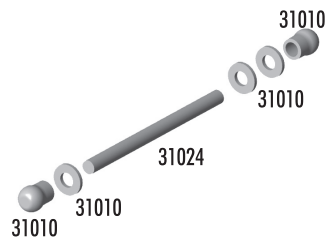

FACTORY TEAM OPTIONS

31007	TC4 Carbon Suspension Arms, front	Pr.	10.99
31009	TC4 Carbon Suspension Arms, rear	Pr.	10.99
31060	TC4 Polished Hard Hinge Pin Set	Set	9.99
31064	TC4 Aluminum Front Arm Mount, Triangle	1	12.99
31065	TC4 Aluminum Front Arm Mount, Circle	1	12.99
31066	TC4 Aluminum Rear Arm Mount, Square	1	12.99
31067	TC4 Aluminum Rear Arm Mount, X-3.0	1	12.99
31068	TC4 Aluminum Rear Arm Mount, X-2.5	1	12.99
31069	TC4 Aluminum Rear Arm Mount, X-2.0	1	12.99