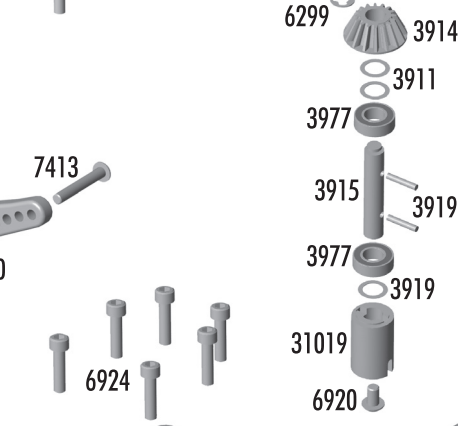

Differential