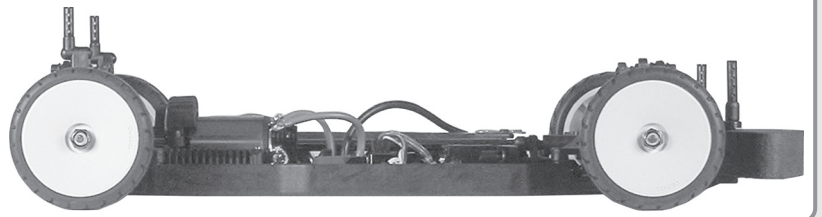

1:10 Scale 4WD Electric Touring Car Kit

Exploded View

Shock

Differential

Wheels & Tires