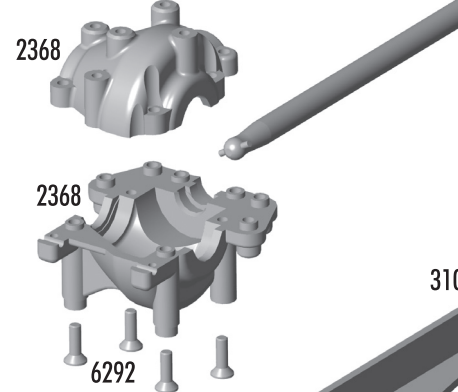

Differential