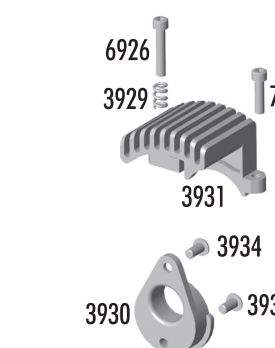

Exploded View

Shock