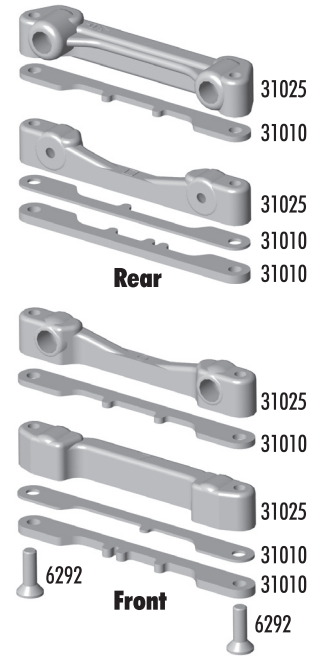

Page 4-5:

Exploded View of all TC4 parts

Page 6:

Shock Tower Parts - Bag F
CVD's & Hub Carriers - Bag G
Linkage - Bag H
Screws, Ballstuds, Nuts & Locknuts

Page 7:

Servo Mounting - Bag I
Motor & Battery Mounting - Bag J
Bumper & Body Parts - Bag K
Tools

Bushings & Bearings

Option Parts

3907	Bushing, 3/16 x 5/16 x .109"	Pr.	1.00
3916	Bearing, 3/16 x 5/16"	4	11.00
3970	TC3/TC4 PTFE Sealed Bearing Set	Set	120.00
3975	TC3/TC4 Racer Bearing Kit, rubber sealed	Set	50.00
3976	Bearing, 3/8 x 5/8", rubber sealed	Pr.	7.00
3977	Bearing, 3/16 x 3/8", rubber sealed	Pr.	6.00
6596	Bushing, 3/16 x 5/16 x .106"	Pr.	1.00
6903	Bearing, 3/8 x 5/8", PTFE sealed	Pr.	20.00
6906	Bearing, 3/16 x 3/8" PTFE sealed	Pr.	13.00
6909	Bearing, 3/16 x 5/16", for steel diff	Pr.	6.00

Associated Electrics, Inc.

3585 Cadillac Ave. Costa Mesa, CA 92626 USA

© 2004 Associated Electrics, Inc.

Baq C - Steering

2221	4-40 x 7/16" BHCS	6	2.00
2229	Swing Rack Hardware	Set	7.00
3916	Bearing, 3/16 x 5/16"	4	11.00
3981	Ballstud, short black, .200"	6	6.99
4449	4-40 Aluminum Locknuts, small pattern	5	2.50
6272	Foam Ballstud Dust Covers	28	2.00
6277	Ballstud, long silver, .300"	6	6.99
6292	4-40 x 3/8" FHCS	6	2.00
6587	Servo Saver Spring	1	1.50
6918	4-40 x 1/2" BHCS	6	2.00
6596	Bushing, 3/16 x 5/16 x .106" (RTR)	Pr.	1.00
7337	Servo Mount Washers, steel	4	1.00
31003	TC4 Steering Rack	Set	4.99
31022	TC4 Steering Bellcrank Posts	2	4.99

Baq D - Suspension

3865	10-32 x 5/16" Droop Set Screws	4	1.50
3983	Ballstud, short black, .300"	6	6.99
6292	4-40 x 3/8" FHCS	6	2.00
31006	TC4 Suspension Arms, front	Pr.	6.99
31008	TC4 Suspension Arms, rear	Pr.	6.99
31010	TC4 Arm Mount Shims (6), Balls (4), Wheelbase Shims (6)	Set	2.99
31024	TC4 Inner Hinge Pins	Set	2.99
31025	TC4 Suspension Arm Mounts	Set	4.99