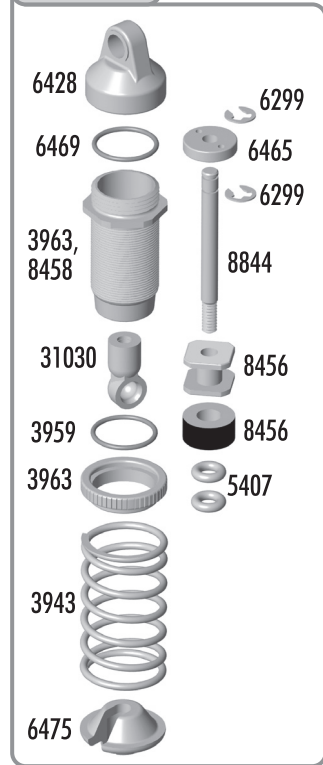

Exploded View

Shock