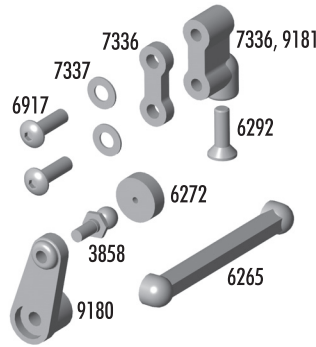

Bag I - Servo Install

3858	Short Ballstud, black	Set	10.00
3902	Lexan Transponder Mount w/Servo Tape	1	2.00
6265	Plastic Drag Link	1	2.00
6272	Foam Ballstud Dust Cover	28	2.00
6292	4-40 x 3/8" FHCS	6	2.00
6917	4-40 x 3/8" BHCS	6	2.00
7336	Steering Servo Mount Kit	Set	2.50
7337	Servo Mount Washers, steel	4	1.00
9180	Servo Horns, molded	Set	2.50
9181	RTR Servo Mounts	1	2.00

FACTORY TEAM OPTIONS

1779	Aluminum Servo Mount, blue	Pr.	15.99