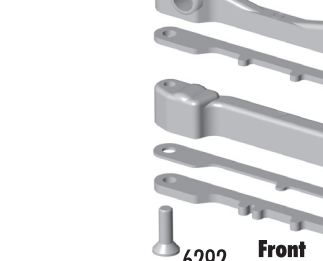

Differential