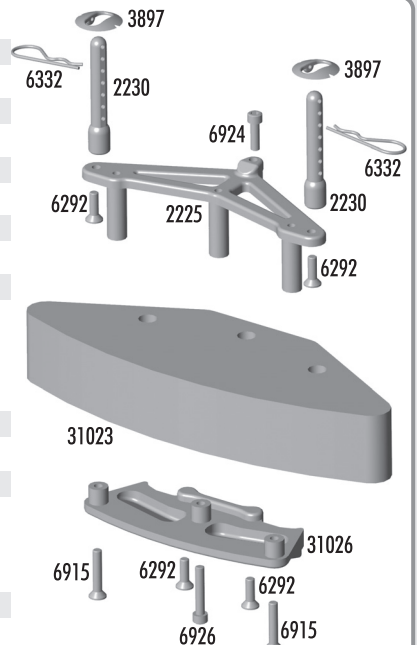

FACTORY TEAM OPTIONS

1734	Body Clips, metallic blue, 4 long, 6 short	10	4.99
1735	Body Clips, metallic blue, long	4	2.99
1736	Body Clips, metallic blue, short	6	2.99