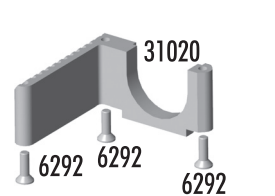

Exploded View

Shock