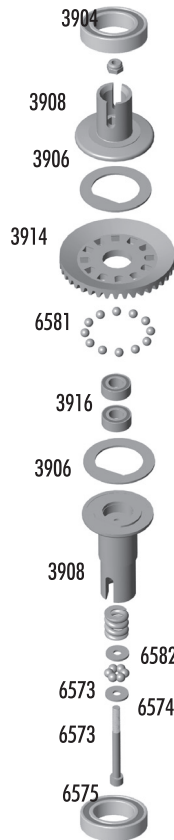

Bushings & Bearings

Option Parts

3907	Bushing, 3/16 x 5/16 x .109"	Pr.	1.00
3916	Bearing, 3/16 x 5/16"	4	11.00
3970	TC3/TC4 PTFE Sealed Bearing Set	Set	120.00
3975	TC3/TC4 Racer Bearing Kit, rubber sealed	Set	50.00
3976	Bearing, 3/8 x 5/8", rubber sealed	Pr.	7.00
3977	Bearing, 3/16 x 3/8", rubber sealed	Pr.	6.00
6596	Bushing, 3/16 x 5/16 x .106"	Pr.	1.00
6903	Bearing, 3/8 x 5/8", PTFE sealed	Pr.	20.00
6906	Bearing, 3/16 x 3/8" PTFE sealed	Pr.	13.00
6909	Bearing, 3/16 x 5/16", for steel diff	Pr.	6.00

Decals & Stickers

Option Parts

3816	"AMERICAN RACER" Bumper Sticker	1	4.00
3817	"TEAM ASSOCIATED" Bumper Sticker	2	4.00
3820	AE Logo Decal Sheet	1	2.00
3825	Factory Team Decal Sheet	1	2.00
3829	TC3 Decal Sheet	1	2.00
3830	Team Associated Decal Sheet, white on black	1	2.00
3834	AE Blue Embossed Logo Sticker, 4" with shiny silver trim	1	3.00
6196	Team Associated & Misc. Sponsor Decal Sheet	1	2.00
31071	TC4 Decal Sheet	1	2.00
31072	TC4 RTR Decal Sheet (19 x 16")	1	19.99

Associated Electrics, Inc.

3585 Cadillac Ave. Costa Mesa, CA 92626 USA

© 2004 Associated Electrics, Inc.