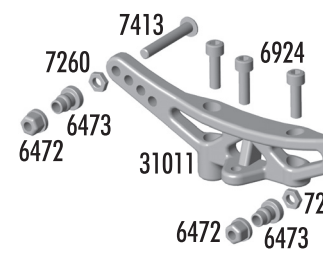

Differential