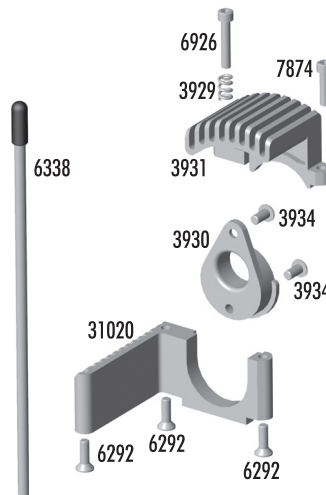

FACTORY TEAM OPTIONS

1779	Aluminum Servo Mount, blue	Pr.	15.99
------	----------------------------	-----	-------

Tools

Option Parts

1110	FT Turnbuckle Wrench	1	1.50
1450	FT Ride Height Gauge	1	14.99
1541	Hex Driver Set	Set	59.99
1542	Hex Driver, .050"	1	10.50
1543	Hex Driver, 1/16"	1	10.50
1544	Hex Driver, 1.5mm	1	10.50
1545	Hex Driver, 5/64"	1	10.50
1546	Hex Driver, 3/32"	1	10.50
1547	Hex Driver, 2.5mm	1	10.50
1548	Hex Driver, 3mm	1	10.50
1561	Nut Driver Set	Set	69.99
1562	Nut Driver, 3/16"	1	12.99
1563	Nut Driver, 1/4"	1	12.99
1564	Nut Driver, 5.5mm	1	12.99
1565	Nut Driver, 11/32"	1	12.99
1566	Nut Driver, 7mm	1	12.99
1567	Nut Driver, 8mm	1	12.99
1572	Hex Driver Replacement Tip, .050"	1	5.50
1573	Hex Driver Replacement Tip, 1/16"	1	5.50
1574	Hex Driver Replacement Tip, 1.5mm	1	5.50
1575	Hex Driver Replacement Tip, 5/64"	1	5.50
1576	Hex Driver Replacement Tip, 3/32"	1	5.50
1577	Hex Driver Replacement Tip, 2.5mm	1	5.50
1578	Hex Driver Replacement Tip, 3mm	1	5.50
1593	FT Body Reamer Tip	1	9.95
1594	FT Body Reamer	1	22.00
3719	Nylon Wire Tie, 6" heavy duty	12	2.00
3720	Nylon Wire Tie, 8"	12	2.00
3737	Silicone Wire, 14g, 2ft orange, 2ft black	1	5.00
3987	Droop Gauge, composite	1	2.00
6950	Hex Key Wrench Set	Set	2.50
6956	Molded Tool Set	Set	4.50
6981	Associated Reference Library CD-ROM	1	11.95
6991	Performance Tuning CD-ROM, v1	1	11.95

Bag J - Power System

3848	TC3/TC4 Foam Battery Spacer	1	2.00
3853	TC3/TC4 Battery Strap	1	6.00
3929	TC3/TC4 Motor Clamp Spring & Screw	1	2.00
3930	TC3/TC4 Motor Adjustment Cam	1	8.00
3931	TC3/TC4 Motor Adjustment Clamp	1	10.00
3934	3mm BH Motor Screws	4	2.00
6292	4-40 x 3/8" FHCS	6	2.00
6332	Body Clips	6	0.75
6338	Antenna Tube & Cap	1	2.00
6727	Servo Tape Strips	2	2.00
6916	4-40 x 1/2" SHCS w/Hole	4	2.00
6926	4-40 x 5/8" SHCS	6	2.00
7874	4-40 x 7/16" SHCS	6	2.00
31020	TC4 Heatsink Motor Mount, black	1	20.99