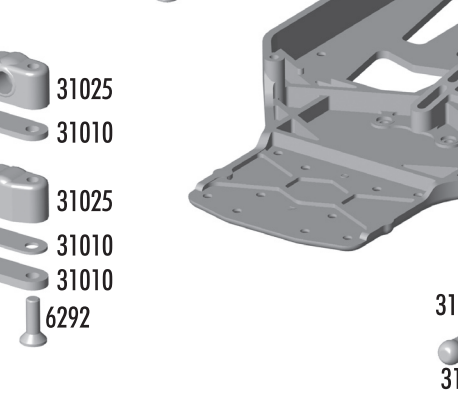

Differential