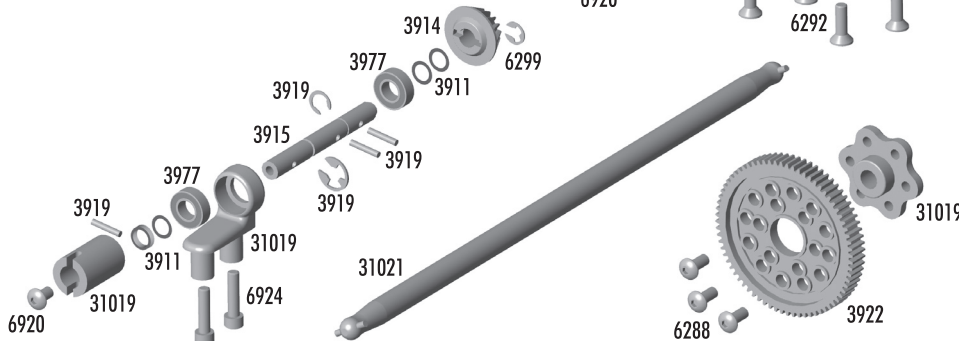

Baq E - Transmission

2368	TC Front/Rear Transmission Cases	Pr.	5.00
3903	TC Drive Pinions	2	4.00
3911	TC Transmission Shim Set	16	5.00
3914	TC3/TC4 Diff Ring Gear & Drive Pinion Gear	Set	7.00
3915	TC3/TC4 Input Shafts, front & rear	Set	13.00
3919	TC3/TC4 Input Shaft Hardware Set	Set	5.00
3920	TC Front Input Shaft	1	5.00
3922	Spur Gear, 72t 48p, Kimbrough	1	4.00
3977	Bearing, 3/16 x 3/8", rubber sealed	Pr.	6.00
6288	4-40 x 1/4" BHCS	6	2.00
6292	4-40 x 3/8" FHCS	6	2.00
6299	Small E-Clip	12	1.00
6920	4-40 x 3/16" BHCS	6	2.00
6924	4-40 x 3/8" SHCS	6	2.00
31019	TC4 Driveshaft Accessories - spur gear hub, drive cups, bulkhead	Set	3.99
31021	TC4 Main Driveshaft	1	12.99