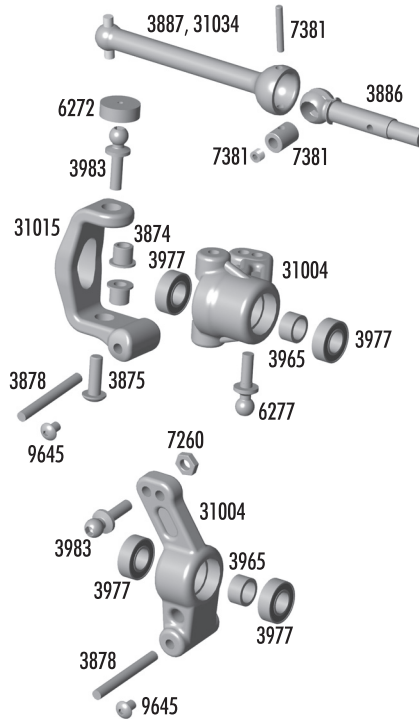

2230	TC4/NTC3 Body Post, front & rear	Set	4.00
6472	Shock Mount Nuts	4	1.00
6473	Shock Bushings	4	1.00
6918	4-40 x 1/2" BHCS	6	2.00
6924	4-40 x 3/8" bhcs	6	2.00
7260	4-40 Small Pattern Plain Nuts	12	2.00
7320	Nylon Body Mount Washers	4	.75
7413	4-40 x 3/4" BHCS	6	2.00
31011	TC4 Shock Tower, front	1	4.99
31013	TC4 Shock Tower, rear	1	5.99

FACTORY TEAM OPTIONS

1780	FT Aluminum Shock Bushings	4	5.99
31012	TC4 Carbon Shock Tower, front	1	8.99
31014	TC4 Carbon Shock Tower, rear	1	8.99
31042	TC4 Carbon Component Set	Set	69.99

Baq G - CVD's

3874	TC3/TC4 Block Carrier Bushings	4	6.00
3875	4-40 x 11/32" BHCS w/Shoulder	4	2.00
3878	TC4 Outer Hinge Pins	Set	2.99
3886	TC3/TC4 CVD Stub Axle w/Hardware	2	16.00
3887	TC3/TC4 Composite CVD Bones (RTR)	4	10.00
3965	TC Axle Bearing Spacer, blue	4	4.00
3977	Bearing, 3/16 x 3/8", rubber sealed	Pr.	6.00
3983	Ballstud, short black, .300"	6	6.99
4187	Nylon Spacers	12	1.00
6272	Foam Ballstud Dust Cover	28	2.00
6277	Ballstud, long silver, .300"	6	6.99
7260	4-40 Plain Nut, small pattern	12	2.00
7368	Universal Shims, fit 3/16" axle	14	1.50
7381	MIP CVD/Uni-Drive Rebuild Kit	Set	8.50
9645	2-56 x 1/8" BHCS	6	2.00
31004	TC4 Steering Block & Hub Carrier	Set	7.99
31015	TC4 Caster Block, 0 degrees	Pr.	3.99
31034	TC4 HD CVD Bones	Pr.	21.99

Fasteners

Option Parts

2221	4-40 x 7/16" BHCS	6	2.00
3862	5-40 x 1/8" Set Screw w/Wrench	6	2.50
3865	10-32 x 5/16" Droop Set Screws	4	1.50
3875	4-40 x 11/32" BHCS w/Shoulder	4	2.00
3904	2-56 Aluminum Locknuts	4	3.00
3934	3mm BH Motor Screws	4	2.00
3981	TC4 Ballstuds, black .200 short neck	6	6.99
3983	TC4 Ballstuds, black .300 short neck	6	6.99
4449	4-40 Aluminum Locknuts, small pattern	5	2.50
6222	4-40/5-40 Nylon Self-Threading Locknuts	8	2.00
6277	TC4 Ballstud, silver .300 long neck	6	6.99
6288	4-40 x 1/4" BHCS	6	2.00
6291	4-40 x 1/4" FHCS	6	2.00
6292	4-40 x 3/8" FHCS	6	2.00
6299	Small E-Clip	12	1.00
6916	4-40 x 1/2" SHCS w/Hole	4	2.00
6917	4-40 x 3/8" BHCS	6	2.00
6918	4-40 x 1/2" BHCS	6	2.00