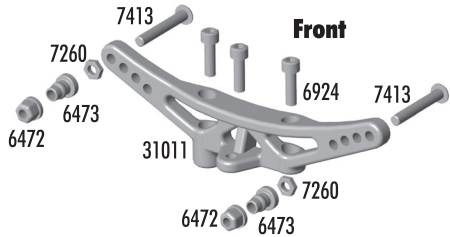

Gears

Option Parts

3921	Spur Gear, 69t 48p Kimbrough	1	4.00
3922	Spur Gear, 72t 48p Kimbrough	1	4.00
3923	Spur Gear, 75t 48p Kimbrough	1	4.00
3992	Spur Gear, 76t 48p Kimbrough	1	4.00
3993	Spur Gear, 77t 48p Kimbrough	1	4.00
3994	Spur Gear, 73t 48p Kimbrough	1	4.00
3995	Spur Gear, 74t 48p Kimbrough	1	4.00
8252	Pinion, 15t 48p	1	6.00
8253	Pinion, 16t 48p	1	6.00
8254	Pinion, 17t 48p	1	6.00

8255	Pinion, 18t 48p	1	6.00
8256	Pinion, 19t 48p	1	6.00
8257	Pinion, 20t 48p	1	6.00
8258	Pinion, 21t 48p	1	6.00
8259	Pinion, 22t 48p	1	6.00
8260	Pinion, 23t 48p	1	6.00
8261	Pinion, 24t 48p	1	6.00

Associated Electrics, Inc.

2230	TC4/NTC3 Body Post, front & rear	Set	4.00
6472	Shock Mount Nuts	4	1.00
6473	Shock Bushings	4	1.00
6918	4-40 x 1/2" BHCS	6	2.00
6924	4-40 x 3/8" bhcs	6	2.00
7260	4-40 Small Pattern Plain Nuts	12	2.00
7320	Nylon Body Mount Washers	4	.75
7413	4-40 x 3/4" BHCS	6	2.00
31011	TC4 Shock Tower, front	1	4.99
31013	TC4 Shock Tower, rear	1	5.99