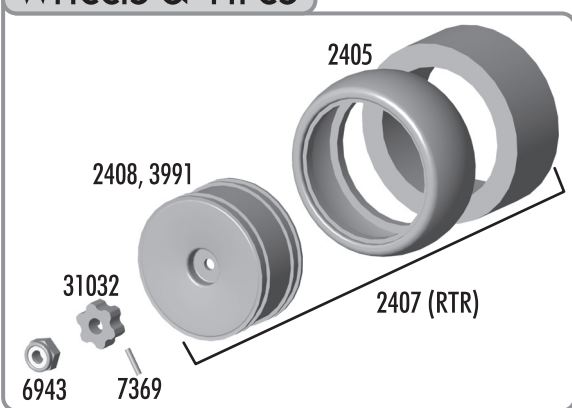

Wheels & Tires