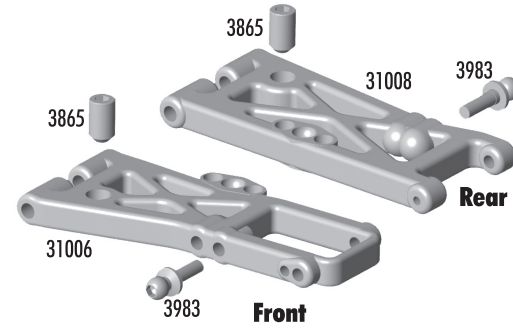

Baq D - Suspension

3865	10-32 x 5/16" Droop Set Screws	4	1.50
3983	Ballstud, short black, .300"	6	6.99
6292	4-40 x 3/8" FHCS	6	2.00
31006	TC4 Suspension Arms, front	Pr.	6.99
31008	TC4 Suspension Arms, rear	Pr.	6.99
31010	TC4 Arm Mount Shims (6), Balls (4), Wheelbase Shims (6)	Set	2.99
31024	TC4 Inner Hinge Pins	Set	2.99
31025	TC4 Suspension Arm Mounts	Set	4.99