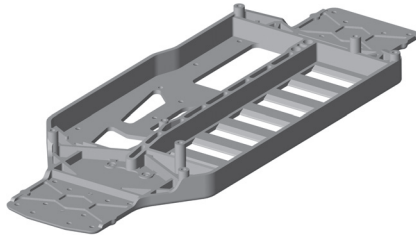

Kits

30100	TC4 Team Kit	1	369.99
30102	Factory Team TC4	1	599.99
30111	TC4 RTR	1	399.99

Electronics

413	Reedy Flash 15x2 Modified Motor	1	56.99
513	Reedy Spec 19 Turn Quad-Mag Motor	1	54.95
514	Reedy Pro-Spec 19 Turn Quad-Mag Motor	1	59.95
691	Reedy Black Label 2 3300mah Battery Pack	1	47.99
700	Reedy X-Rated GP3300 Battery Pack	1	64.99
9626	Reedy Radon 30,000RPM Motor	1	22.99
9627	Power 15 - 15 Turn RTR Motor	1	15.99
29120	XP2 Transmitter, 27 band	1	49.50
29125	XP S1903MG Servo	1	19.99
29130	XP TR203A Receiver, 27 band	1	39.99

Option Parts

Ordering Instructions

See Your Hobby Dealer For Spare Parts First!

Support your local hobby shop. If parts will not be available in your area, you may order parts directly from Team Associated. Sorry, kits are not sold to individuals.

1. Write our order description on separate sheet of paper. Include *Part Numbers, Description, Quantity* desired, and *Total Price* of each item.
2. California residents add 7.75% sales tax.
3. Add ground shipping fee of $7.50 to all orders (AK, HI, PR is $15). Extra charge for Next Day Air ($30) & Second Day Air ($18) applies. International orders call for details.
4. All international orders must be prepaid by International Money Order in U.S. Funds.

Name: _____
Address: _____
Address: _____
City: _____ State: _____ Zip: _____
Country: _____
E-Mail: _____
Phone: (_____) _____

Credit Card Orders Welcome

NOTE: Credit card orders are ONLY sent to credit card billing address!

Card Type (circle one): VISA MC AmEx Discover

Full name on card: _____

Card number: _____

Signature: _____

Expiration Date: _____ / _____

Mail order to: or call: (714) 850-9342. *Please have your order ready before calling.*
or fax: (714) 850-1744, with credit card order with above info.
or place your order on the web: <http://www.TeamAssociated.com>.

Associated Electrics, Inc.

3585 Cadillac Ave. Costa Mesa, CA 92626 USA