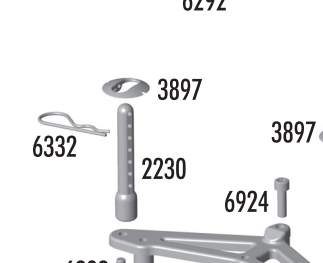

Differential