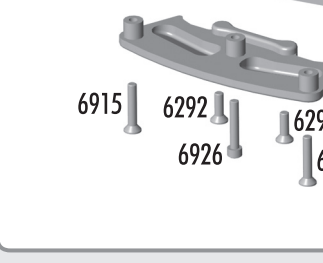

Differential