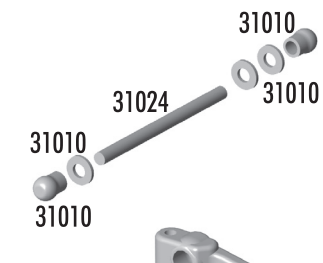

Differential