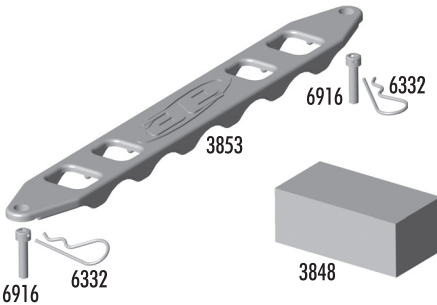

FACTORY TEAM OPTIONS

1779	Aluminum Servo Mount, blue	Pr.	15.99
------	----------------------------	-----	-------

Tools

Option Parts

1110	FT Turnbuckle Wrench	1	1.50
1450	FT Ride Height Gauge	1	14.99
1541	Hex Driver Set	Set	59.99
1542	Hex Driver, .050"	1	10.50
1543	Hex Driver, 1/16"	1	10.50
1544	Hex Driver, 1.5mm	1	10.50
1545	Hex Driver, 5/64"	1	10.50
1546	Hex Driver, 3/32"	1	10.50
1547	Hex Driver, 2.5mm	1	10.50
1548	Hex Driver, 3mm	1	10.50
1561	Nut Driver Set	Set	69.99
1562	Nut Driver, 3/16"	1	12.99
1563	Nut Driver, 1/4"	1	12.99
1564	Nut Driver, 5.5mm	1	12.99
1565	Nut Driver, 11/32"	1	12.99
1566	Nut Driver, 7mm	1	12.99
1567	Nut Driver, 8mm	1	12.99
1572	Hex Driver Replacement Tip, .050"	1	5.50
1573	Hex Driver Replacement Tip, 1/16"	1	5.50
1574	Hex Driver Replacement Tip, 1.5mm	1	5.50
1575	Hex Driver Replacement Tip, 5/64"	1	5.50
1576	Hex Driver Replacement Tip, 3/32"	1	5.50
1577	Hex Driver Replacement Tip, 2.5mm	1	5.50
1578	Hex Driver Replacement Tip, 3mm	1	5.50
1593	FT Body Reamer Tip	1	9.95
1594	FT Body Reamer	1	22.00
3719	Nylon Wire Tie, 6" heavy duty	12	2.00
3720	Nylon Wire Tie, 8"	12	2.00
3737	Silicone Wire, 14g, 2ft orange, 2ft black	1	5.00
3987	Droop Gauge, composite	1	2.00
6950	Hex Key Wrench Set	Set	2.50
6956	Molded Tool Set	Set	4.50
6981	Associated Reference Library CD-ROM	1	11.95
6991	Performance Tuning CD-ROM, v1	1	11.95

Bag J - Power System

3848	TC3/TC4 Foam Battery Spacer	1	2.00
3853	TC3/TC4 Battery Strap	1	6.00
3929	TC3/TC4 Motor Clamp Spring & Screw	1	2.00
3930	TC3/TC4 Motor Adjustment Cam	1	8.00
3931	TC3/TC4 Motor Adjustment Clamp	1	10.00
3934	3mm BH Motor Screws	4	2.00
6292	4-40 x 3/8" FHCS	6	2.00
6332	Body Clips	6	0.75
6338	Antenna Tube & Cap	1	2.00
6727	Servo Tape Strips	2	2.00
6916	4-40 x 1/2" SHCS w/Hole	4	2.00
6926	4-40 x 5/8" SHCS	6	2.00
7874	4-40 x 7/16" SHCS	6	2.00
31020	TC4 Heatsink Motor Mount, black	1	20.99