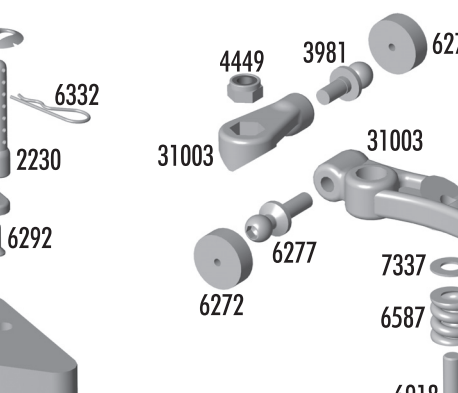

Differential