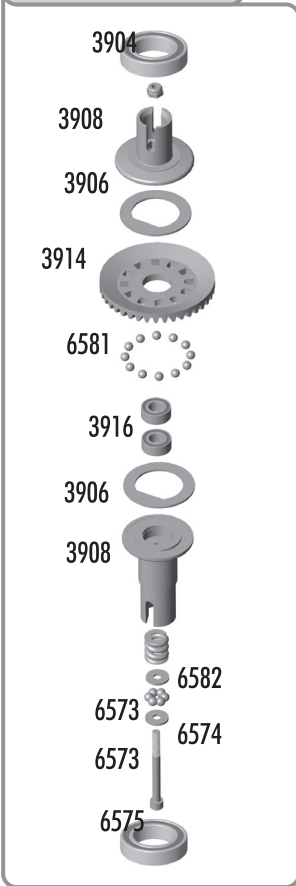

Differential