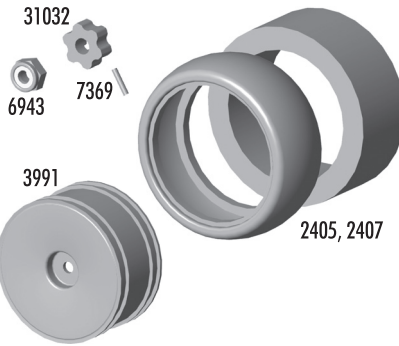

© 2004 Associated Electrics, Inc.

Bag L - Wheels & Tires

2405	TC Tires & Inserts	2 Pr.	12.00
2407	TC RTR Tires & Wheels, mounted (RTR)	2 Pr.	22.99
3991	TC Aero Dish Wheels, 24mm	4	6.99
6943	8-32 Aluminum Locknuts, blue	6	4.00
7369	1/16" Axle Roll Pins	4	1.00
31032	TC4 Wheel Hex Drives	Pr.	2.00

FACTORY TEAM OPTIONS

1654	FT Axle Pins	4	4.00
3949	TC Carbon Wheel Hex Adapters	4	5.00
3972	TC Aluminum Wheel Hex Adapters, blue	4	15.00
3973	TC Aluminum Clamping Wheel Hex Adapters, blue	4	21.99

Additional Factory Team Option Parts