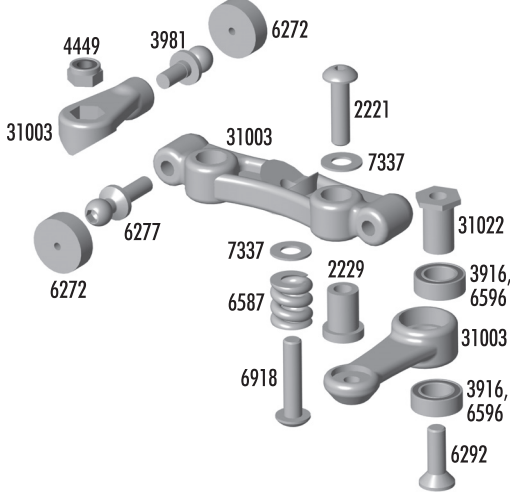

Page 4-5:

Exploded View of all TC4 parts

Page 6:

Shock Tower Parts - Bag F
CVD's & Hub Carriers - Bag G
Linkage - Bag H
Screws, Ballstuds, Nuts & Locknuts

Page 7:

Servo Mounting - Bag I
Motor & Battery Mounting - Bag J
Bumper & Body Parts - Bag K
Tools

Bushings & Bearings

Option Parts

3907	Bushing, 3/16 x 5/16 x .109"	Pr.	1.00
3916	Bearing, 3/16 x 5/16"	4	11.00
3970	TC3/TC4 PTFE Sealed Bearing Set	Set	120.00
3975	TC3/TC4 Racer Bearing Kit, rubber sealed	Set	50.00
3976	Bearing, 3/8 x 5/8", rubber sealed	Pr.	7.00
3977	Bearing, 3/16 x 3/8", rubber sealed	Pr.	6.00
6596	Bushing, 3/16 x 5/16 x .106"	Pr.	1.00
6903	Bearing, 3/8 x 5/8", PTFE sealed	Pr.	20.00
6906	Bearing, 3/16 x 3/8" PTFE sealed	Pr.	13.00
6909	Bearing, 3/16 x 5/16", for steel diff	Pr.	6.00

Associated Electrics, Inc.

3585 Cadillac Ave. Costa Mesa, CA 92626 USA

© 2004 Associated Electrics, Inc.

Baq C - Steering

2221	4-40 x 7/16" BHCS	6	2.00
2229	Swing Rack Hardware	Set	7.00
3916	Bearing, 3/16 x 5/16"	4	11.00
3981	Ballstud, short black, .200"	6	6.99
4449	4-40 Aluminum Locknuts, small pattern	5	2.50
6272	Foam Ballstud Dust Covers	28	2.00
6277	Ballstud, long silver, .300"	6	6.99
6292	4-40 x 3/8" FHCS	6	2.00
6587	Servo Saver Spring	1	1.50
6918	4-40 x 1/2" BHCS	6	2.00
6596	Bushing, 3/16 x 5/16 x .106" (RTR)	Pr.	1.00
7337	Servo Mount Washers, steel	4	1.00
31003	TC4 Steering Rack	Set	4.99
31022	TC4 Steering Bellcrank Posts	2	4.99

Baq D - Suspension

3865	10-32 x 5/16" Droop Set Screws	4	1.50
3983	Ballstud, short black, .300"	6	6.99
6292	4-40 x 3/8" FHCS	6	2.00
31006	TC4 Suspension Arms, front	Pr.	6.99
31008	TC4 Suspension Arms, rear	Pr.	6.99
31010	TC4 Arm Mount Shims (6), Balls (4), Wheelbase Shims (6)	Set	2.99
31024	TC4 Inner Hinge Pins	Set	2.99
31025	TC4 Suspension Arm Mounts	Set	4.99