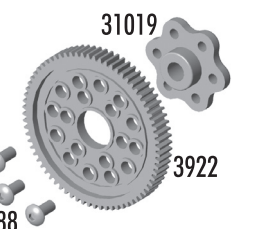

Differential