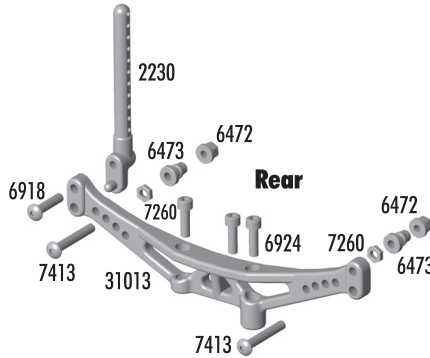

Gears

Option Parts

3921	Spur Gear, 69t 48p Kimbrough	1	4.00
3922	Spur Gear, 72t 48p Kimbrough	1	4.00
3923	Spur Gear, 75t 48p Kimbrough	1	4.00
3992	Spur Gear, 76t 48p Kimbrough	1	4.00
3993	Spur Gear, 77t 48p Kimbrough	1	4.00
3994	Spur Gear, 73t 48p Kimbrough	1	4.00
3995	Spur Gear, 74t 48p Kimbrough	1	4.00
8252	Pinion, 15t 48p	1	6.00
8253	Pinion, 16t 48p	1	6.00
8254	Pinion, 17t 48p	1	6.00

8255	Pinion, 18t 48p	1	6.00
8256	Pinion, 19t 48p	1	6.00
8257	Pinion, 20t 48p	1	6.00
8258	Pinion, 21t 48p	1	6.00
8259	Pinion, 22t 48p	1	6.00
8260	Pinion, 23t 48p	1	6.00
8261	Pinion, 24t 48p	1	6.00

Associated Electrics, Inc.

2230	TC4/NTC3 Body Post, front & rear	Set	4.00
6472	Shock Mount Nuts	4	1.00
6473	Shock Bushings	4	1.00
6918	4-40 x 1/2" BHCS	6	2.00
6924	4-40 x 3/8" bhcs	6	2.00
7260	4-40 Small Pattern Plain Nuts	12	2.00
7320	Nylon Body Mount Washers	4	.75
7413	4-40 x 3/4" BHCS	6	2.00
31011	TC4 Shock Tower, front	1	4.99
31013	TC4 Shock Tower, rear	1	5.99