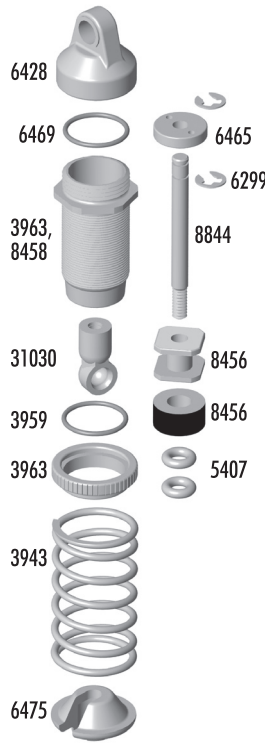

TC4!

Catalog & Parts Listing: Team Associated TC4

Parts Index

Page 2:

Shock Parts - Bag A
Differential Parts - Bag B
Shock Springs
Shock Oil
Lubes & Adhesives
Bushings & Bearings
Decals & Stickers

Page 3:

Steering Parts - Bag C
Suspension Parts - Bag D
Transmission Parts - Bag E
Spur & Pinion Gears

Page 4-5:

Exploded View of all TC4 parts

Page 6:

Shock Tower Parts - Bag F
CVD's & Hub Carriers - Bag G
Linkage - Bag H
Screws, Ballstuds, Nuts & Locknuts

Page 7:

Servo Mounting - Bag I
Motor & Battery Mounting - Bag J
Bumper & Body Parts - Bag K
Tools

Page 8:

Wheels & Tires - Bag L
Chassis Parts
Additional Factory Team Option
Parts
LRP Product

1:10 Scale 4WD Electric Touring Car Kit

Nov. '05

© 2004 Associated Electrics, Inc.

Baq A - Shocks

3905	TC3/TC4 Composite Shock Kit	Pr.	20.00
3959	Threaded Shock Collar O-Ring	4	1.50
5407	Red O-Rings	8	2.00
6428	Shock Cap, molded	1	2.25
6441	Shock Cap, molded	4	4.00
6465	Shock Pistons, PTFE coated	12	3.00
6466	Shock Travel Limiters	Set	1.50
6469	Shock Cap O-Ring	4	1.50
6473	Shock Bushings	4	1.00
6475	Shock Spring Cups & Clamps, 4 sets	4	5.00
8456	VCS Macro Shock Rebuild Kit	Set	4.00
8458	VCS Macro Shock Body, molded (RTR)	1	4.00
8844	Shock Shaft, .35" stroke	1	3.00
8846	Shock Preload Clips, 5 thicknesses	Set	3.00
31030	TC4 Shock Shaft Ball Cups	4	2.99

FACTORY TEAM OPTIONS

1598	Shock Cap, blue aluminum	4	11.95
3962	TC Threaded Shock Kit, blue	Set	60.00
3963	TC Threaded Shock Body, Collar, Collar O-Ring & Cap O-Ring	Pr.	20.00
3964	Unobtainium .35" Shock Shaft	Pr.	11.00
3985	Hard Anodized TC Threaded Shock Kit	Pr.	39.99
3990	Hard Anodized TC Threaded Shock Body	Pr.	20.00
6439	Aluminum Shock Cap, blue	1	3.00
8845	Unobtainium .35" Shock Shaft	1	6.00
31123	VCS2 Shock Upgrade Kit	Set	16.99