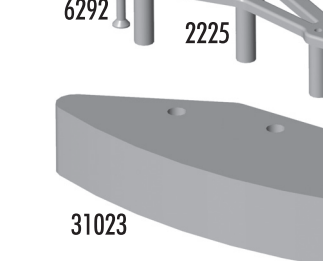

Differential