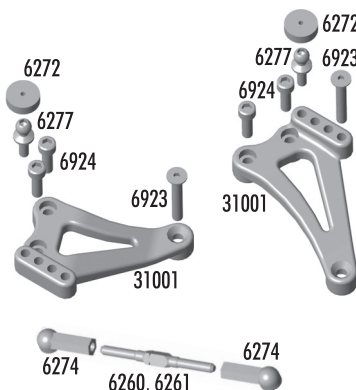

Customer Support

Customer Support

Tel: 714.850.9342
Fax: 714.850.1744

Hours: 8:00am - 4:00pm, pst

<http://www.rc10.com>
<http://www.TeamAssociated.com>