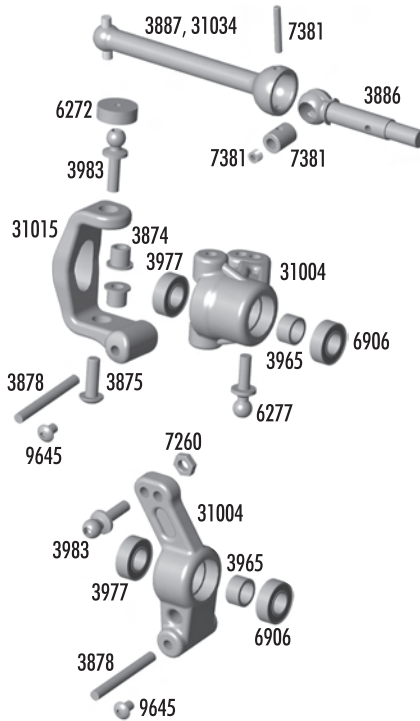

FACTORY TEAM OPTIONS

3970	TC3/TC4 PTFE Sealed Bearing Set	Set	120.00
6906	Bearing, 3/16 x 3/8", PTFE sealed	Pr.	13.00
31005	TC4 Carbon Steering Block & Hub Carrier	Set	11.99
31016	TC4 Caster Block, 2 degrees	Pr.	5.99
31017	TC4 Caster Block, 4 degrees	Pr.	5.99
31018	TC4 Caster Block, 6 degrees	Pr.	5.99
31042	TC4 Carbon Component Set	Set	69.99
31060	TC4 Polished Hard Hinge Pin Set	Set	9.99

Linkage

6260	Turnbuckle, 1.00"	2	3.00
6261	Turnbuckle, 1.25"	2	3.00
6272	Foam Ballstud Dust Covers	28	2.00
6274	Ball Cups, molded	14	5.00
6277	Broached Ballstud, long silver, 300"	6	6.99
6923	4-40 x 3/4" FHCS	6	2.00
6924	4-40 x 3/8" SHCS	6	2.00
9630	Ballstud Washers	10	1.50
31001	TC4 Chassis Braces	Set	6.99

FACTORY TEAM OPTIONS

1401	Titanium Turnbuckle, 1.30"	Pr.	8.00
1409	Titanium Turnbuckle, 1.00"	Pr.	8.00
1414	Titanium Turnbuckle, 1.25"	Pr.	9.00
31002	TC4 Carbon Chassis Braces	Set	9.99
31042	TC4 Carbon Components Set	Set	69.99
31052	Titanium Turnbuckle Kit w/Wrench	Set	29.99
31092	Camber Link Mounts, left, blue aluminum	1	10.99
31093	Camber Link Mounts, right, blue aluminum	1	10.99

Fasteners

Option Parts

2221	4-40 x 7/16" BHCS	6	2.00
3862	5-40 x 1/8" Set Screw w/Wrench	6	2.50
3865	10-32 x 5/16" Droop Set Screws	4	1.50
3875	4-40 x 11/32" BHCS w/Shoulder	4	2.00
3904	2-56 Aluminum Locknuts	4	3.00
3934	3mm BH Motor Screws	4	2.00
3981	Broached Ballstuds, black .200 short neck	6	6.99
3983	Broached Ballstuds, black .300 short neck	6	6.99
4334	2-56 x 5/16" BHSS	6	1.50
4449	4-40 Aluminum Locknuts, small pattern	5	2.50
6222	4-40/5-40 Nylon Self-Threading Locknuts	8	2.00
6277	Broached Ballstuds, silver .300 long neck	6	6.99
6288	4-40 x 1/4" BHCS	6	2.00
6291	4-40 x 1/4" FHCS	6	2.00
6292	4-40 x 3/8" FHCS	6	2.00
6299	Small E-Clip	12	1.00
6860	4-40 x 3/8" SHCS, blue aluminum	6	2.50
6915	4-40 x 5/8" FHCS	6	2.00
6916	4-40 x 1/2" SHCS w/Hole	4	2.00
6917	4-40 x 3/8" BHCS	6	2.00
6918	4-40 x 1/2" BHCS	6	2.00
6919	4-40 x 5/16" BHCS	6	2.00
6920	4-40 x 3/16" BHCS	6	2.00
6922	4-40 x 1/2" FHCS	6	2.00
6923	4-40 x 3/4" FHCS	6	2.00
6924	4-40 x 3/8" SHCS	6	2.00
6925	4-40 x 1/2" SHCS	6	2.00
6926	4-40 x 5/8" SHCS	6	2.00
6928	4-40 x 1" SHCS	6	2.00
6934	4-40 x 3/8" FHCS, blue aluminum	6	2.00
6937	4-40 Aluminum Locknuts, blue	6	3.00
6939	4-40 x 1/4" FHCS, blue aluminum	6	2.00
6943	8-32 Aluminum Locknuts, blue	6	4.00
6946	4-40 x 5/16" Aluminum BHCS, blue	6	2.00
6947	4-40 x 3/8" Aluminum BHCS, blue	6	2.00
6951	4-40 x 1/8" Set Screw w/Wrench	6	2.50
7260	4-40 Small Pattern Plain Nuts	12	2.00
7413	4-40 x 3/4" BHCS	6	2.00
7673	4-40 x 5/16" FHSS	6	2.00
7869	4-40 x 3/4" FHCS, blue aluminum	8	4.99
7873	4-40 x 7/16" Alum. FHCS, blue	8	2.50
7874	4-40 x 7/16" SHCS	6	2.50
9645	2-56 x 1/8" BHCS	6	2.00
9660	2-56 x 7/32" SHCS	6	2.00
31054	TC4 Aluminum Screw Kit, blue	Set	12.99