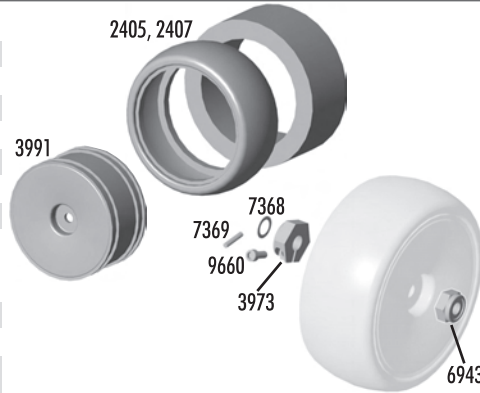

Wheels & Tires

2405	TC Tires & Inserts	2 Pr.	12.00
2407	TC RTR Tires & Wheels, mounted (RTR)	2 Pr.	22.99
3991	TC Aero Dish Wheels, 24mm	4	6.99
6943	8-32 Aluminum Locknuts, blue	6	4.00
7368	3/16" Axle Shims	14	1.50
7369	1/16" Axle Roll Pins	4	1.00
9660	2-56 x 7/32" SHCS	6	2.00
31032	TC4 Wheel Hex Drives	Pr.	2.00

FACTORY TEAM OPTIONS

1654	FT Axle Pins	4	4.00
3949	TC Carbon Wheel Hex Adapters	4	5.00
3972	TC Aluminum Wheel Hex Adapters, blue	4	15.00
3973	TC Aluminum Clamping Wheel Hex Adapters, blue	4	21.99

Additional Factory Team Option Parts

447	Reedy Clip-On Motor Heatsink w/Cooling Fan	1	29.99
1595	FT Chassis Lead Weights	12	3.00
3968	Aluminum Counterfeit Transponder, blue	1	15.00
6312	Chassis Protective Sheet	1	8.50
8828	Anti-Rollbar Cups	Set	2.00
8830	Anti-Rollbar Pivots	Set	2.00
31028	Anti-Rollbar Pivot Caps	2	1.99
31035	Motor Cooling Duct w/Screen	1	5.99
31036	Motor Cooling Fans, prewired	Pr.	24.99
31037	Motor Cooling Duct/Fan Kit	1	28.99
31057	TC4 Anti-Roll Bar Kit (includes 3 bars)	Set	12.99
31058	TC4 Blue Roll Bar Ballstuds	2	3.99

Chassis

6939	4-40 x 1/4" FHCS, blue aluminum	6	2.00
31000	TC4 Team Chassis	1	24.99
31090	FT TC4 Chassis, carbon fiber	1	77.99
31091	FT TC4 Top Deck, carbon fiber	1	32.99
31095	FT TC4 Top Deck Standoffs, blue aluminum	4	3.99
31097	FT TC4 Chassis Spine Plate, carbon fiber	1	12.99
31098	FT TC4 Spine Plate Mounts/Input Bearing Cap/Antenna Mount	1	Set
31125	2-56 x 5/16" FHCS	8	1.99