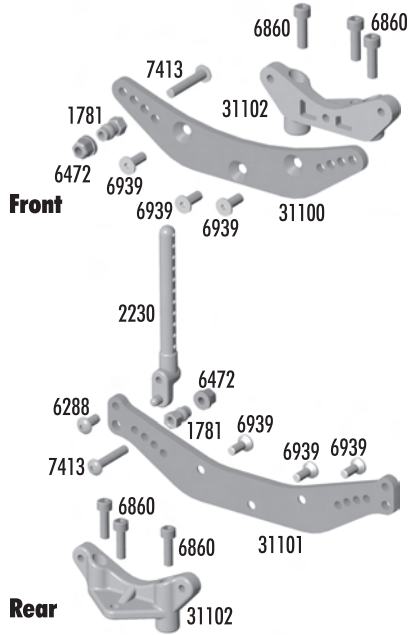

Shock Towers

2230	TC4/NTC3 Body Post, front & rear	Set	4.00
6472	Shock Mount Nuts	4	1.00
6473	Shock Bushings	4	1.00
6860	4-40 x 3/8" SHCS, blue aluminum	6	2.50
6918	4-40 x 1/2" BHCS	6	2.00
6924	4-40 x 3/8" bhcs	6	2.00
6939	4-40 x 1/4" FHCS, blue aluminum	6	2.00
7260	4-40 Small Pattern Plain Nuts	12	2.00
7320	Nylon Body Mount Washers	4	.75
7413	4-40 x 3/4" BHCS	6	2.00
31011	TC4 Shock Tower, front	1	4.99
31013	TC4 Shock Tower, rear	1	5.99

FACTORY TEAM OPTIONS

1780	FT Aluminum Shock Bushings	4	5.99
31012	TC4 Carbon Shock Tower, front	1	8.99
31014	TC4 Carbon Shock Tower, rear	1	8.99
31042	TC4 Carbon Component Set	Set	69.99
31100	FT TC4 Front Shock Tower, carbon fiber	1	13.99
31101	FT TC4 Rear Shock Tower, carbon fiber	1	15.99
31102	FT TC4 Shock Tower Mount, carbon	1	3.99