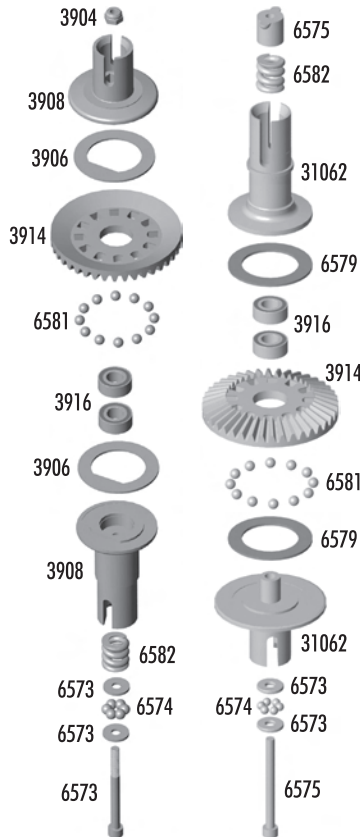

FACTORY TEAM OPTIONS

1703	TC3/TC4 Solid Front/Rear Axle	1	25.99
1729	TC3/TC4/NTC3 HD Front Oneway Housing w/Bearings	1	40.00
1731	HD Oneway Special Outdrive Bearings	2	8.00
1732	HD Oneway Ring Gear	1	4.00
3978	TC3/TC4 HD Front Oneway Assembly	1	61.99
3979	TC3/TC4 HD Front Oneway Outdrives	2	21.00
31062	TC4 Lightened Steel Diff Outdrives (req. #6575, 6579 & 6909)	Pr.	19.99
31128	Lightweight Diff Assembly TC3/TC4	Set	39.99