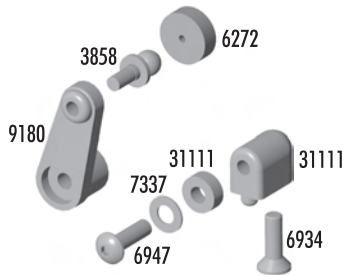

Servo Install

3858	Black Ballstud Set, black	Set	10.00
3902	Lexan Transponder Mount w/Servo Tape	1	2.00
6265	Plastic Drag Link	1	2.00
6272	Foam Ballstud Dust Cover	28	2.00
6292	4-40 x 3/8" FHCS	6	2.00
6917	4-40 x 3/8" BHCS	6	2.00
6934	4-40 x 3/8" FHCS, blue aluminum	6	2.00
6947	4-40 x 3/8" BHCS, blue aluminum	6	2.00
7336	Steering Servo Mount Kit	Set	2.50
7337	Servo Mount Washers, steel	4	1.00
9180	Servo Horns, molded	Set	2.50
9181	RTR Servo Mounts	1	2.00
31111	Low Profile Servo Mounts & Spacers	Set	3.99

FACTORY TEAM OPTIONS

1779	Aluminum Servo Mount, blue	Pr.	15.99