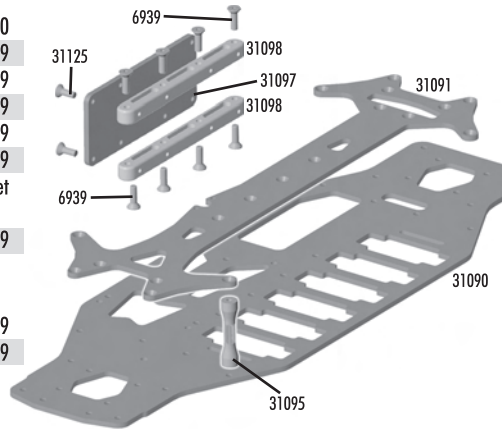

FACTORY TEAM OPTIONS

31041	TC4 Carbon Chassis	1	39.99
31042	TC4 Carbon Components Set	Set	69.99

Kits

30100	TC4 Team Kit	1	369.99
30102	Factory Team TC4	1	599.99
30110	TC4 RTR	1	429.99

Ordering Instructions

See Your Hobby Dealer For Spare Parts First!

Support your local hobby shop. If parts will not be available in your area, you may order parts directly from Team Associated. Sorry, kits are not sold to individuals.

1. Write our order description on separate sheet of paper. Include *Part Numbers, Description, Quantity* desired, and *Total Price* of each item.
2. California residents add 7.75% sales tax.
3. Add ground shipping fee of $7.50 to all orders (AK, HI, PR is $15). Extra charge for Next Day Air ($30) & Second Day Air ($18) applies. International orders call for details.
4. All international orders must be prepaid by International Money Order in U.S. Funds.

Name: _____
Address: _____
Address: _____
City: _____ State: _____ Zip: _____
Country: _____
E-Mail: _____
Phone: (_____) _____

Credit Card Orders Welcome

NOTE: Credit card orders are ONLY sent to credit card billing address!

Card Type (circle one): VISA MC AmEx Discover

Full name on card: _____

Card number: _____

Signature: _____

Expiration Date: _____ / _____

Mail order to:

or call: (714) 850-9342. *Please have your order ready before calling.*
or fax: (714) 850-1744, with credit card order with above info.
or place your order on the web: <http://www.TeamAssociated.com>.

Associated Electrics, Inc.

3585 Cadillac Ave. Costa Mesa, CA 92626 USA

© 2005 Associated Electrics, Inc.