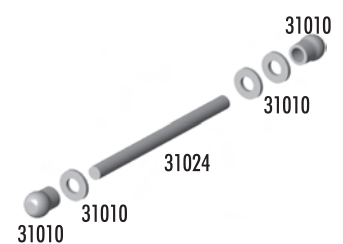

Steering

2221	4-40 x 7/16" BHCS	6	2.00
2229	Swing Rack Hardware	Set	7.00
3916	Bearing, 3/16 x 5/16"	4	11.00
3981	Broached Ballstud, short black, .200"	6	6.99
4449	4-40 Aluminum Locknuts, small pattern	5	2.50
6272	Foam Ballstud Dust Covers	28	2.00
6277	Broached Ballstud, long silver, .300"	6	6.99
6292	4-40 x 3/8" FHCS	6	2.00
6587	Servo Saver Spring	1	1.50
6918	4-40 x 1/2" BHCS	6	2.00
7337	Servo Mount Washers, steel	4	1.00
31003	TC4 Steering Rack	Set	4.99
31022	TC4 Steering Bellcrank Posts	2	4.99
31111	TC4 Low Profile Servo Mounts & Spacers	Set	3.99

Suspension

3865	10-32 x 5/16" Droop Set Screws	4	1.50
3983	Broached Ballstud, short black, .300"	6	6.99
6292	4-40 x 3/8" FHCS	6	2.00
31006	TC4 Suspension Arms, front	Pr.	6.99
31008	TC4 Suspension Arms, rear	Pr.	6.99
31010	TC4 Arm Mount Shims (6), Balls (4), Wheelbase Shims (6)	Set	2.99
31024	TC4 Inner Hinge Pins	Set	2.99
31025	TC4 Suspension Arm Mounts	Set	4.99

FACTORY TEAM OPTIONS

31007	TC4 Carbon Suspension Arms, front	Pr.	10.99
31009	TC4 Carbon Suspension Arms, rear	Pr.	10.99
31060	TC4 Polished Hard Hinge Pin Set	Set	9.99
31064	TC4 Aluminum Front Arm Mount, Triangle	1	12.99
31065	TC4 Aluminum Front Arm Mount, Circle	1	12.99
31066	TC4 Aluminum Rear Arm Mount, Square	1	12.99
31067	TC4 Aluminum Rear Arm Mount, X-3.0	1	12.99
31068	TC4 Aluminum Rear Arm Mount, X-2.5	1	12.99
31069	TC4 Aluminum Rear Arm Mount, X-2.0	1	12.99

Transmission