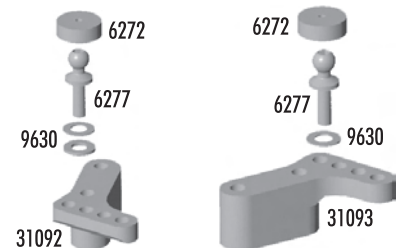

Associated Electric, Inc.

3585 Cadillac Ave. Costa Mesa, CA 92626 USA

© 2005 Associated Electric, Inc.