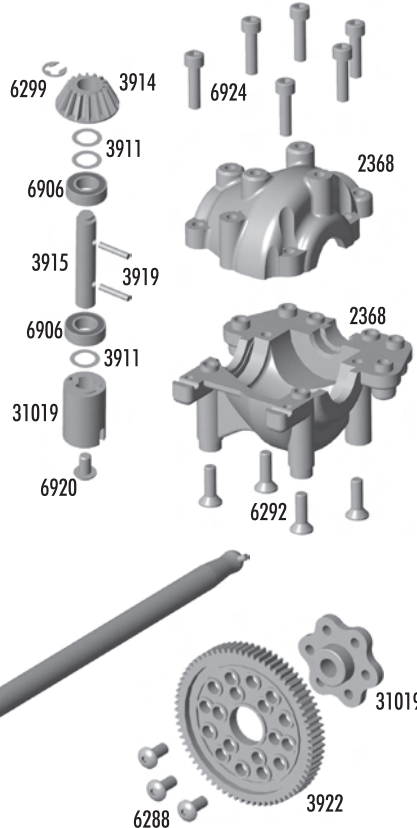

Transmission

2368	TC Front/Rear Transmission Cases	Pr.	5.00
3903	TC Drive Pinions	2	4.00
3911	TC Transmission Shim Set	16	5.00
3914	TC3/TC4 Diff Ring Gear & Drive Pinion Gear	Set	7.00
3915	TC3/TC4 Input Shafts, front & rear	Set	13.00
3919	TC3/TC4 Input Shaft Hardware Set	Set	5.00
3920	TC Front Input Shaft	1	5.00
3922	Spur Gear, 72t 48p, Kimbrough	1	4.00
3977	Bearing, 3/16 x 3/8", rubber sealed	Pr.	6.00
6288	4-40 x 1/4" BHCS	6	2.00
6292	4-40 x 3/8" FHCS	6	2.00
6299	Small E-Clip	12	1.00
6920	4-40 x 3/16" BHCS	6	2.00
6924	4-40 x 3/8" SHCS	6	2.00
31019	TC4 Driveshaft Accessories - spur gear hub, drive cups, bulkhead	Set	3.99
31021	TC4 Main Driveshaft	1	12.99