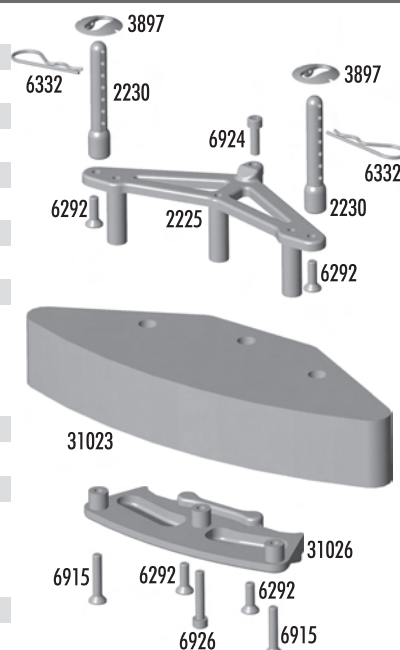

FACTORY TEAM OPTIONS

1734	Body Clips, metallic blue, 4 long, 6 short	10	4.99
1735	Body Clips, metallic blue, long	4	2.99
1736	Body Clips, metallic blue, short	6	2.99