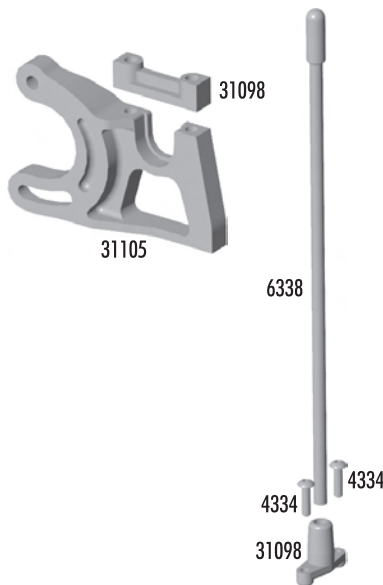

## Servo Install

3858	Black Ballstud Set, black	Set	10.00
3902	Lexan Transponder Mount w/Servo Tape	1	2.00
6265	Plastic Drag Link	1	2.00
6272	Foam Ballstud Dust Cover	28	2.00
6292	4-40 x 3/8" FHCS	6	2.00
6917	4-40 x 3/8" BHCS	6	2.00
6934	4-40 x 3/8" FHCS, blue aluminum	6	2.00
6947	4-40 x 3/8" BHCS, blue aluminum	6	2.00
7336	Steering Servo Mount Kit	Set	2.50
7337	Servo Mount Washers, steel	4	1.00
9180	Servo Horns, molded	Set	2.50
9181	RTR Servo Mounts	1	2.00
31111	Low Profile Servo Mounts & Spacers	Set	3.99

## Power System

3848	TC3/TC4 Foam Battery Spacer	1	2.00
3853	TC3/TC4 Battery Strap	1	6.00
3929	TC3/TC4 Motor Clamp Spring & Screw	1	2.00
3930	TC3/TC4 Motor Adjustment Cam	1	8.00
3931	TC3/TC4 Motor Adjustment Clamp	1	10.00
3934	3mm BH Motor Screws	4	2.00
6292	4-40 x 3/8" FHCS	6	2.00
6332	Body Clips	6	0.75
6338	Antenna Tube & Cap	1	2.00
6727	Servo Tape Strips	2	2.00
6916	4-40 x 1/2" SHCS w/Hole	4	2.00
6926	4-40 x 5/8" SHCS	6	2.00
7874	4-40 x 7/16" SHCS	6	2.00
31020	TC4 Heatsink Motor Mount, black	1	20.99
31098	FT TC4 Spine Plate Mount/Input Bearing Cap/ Antenna Mount	Set	5.99
31105	FT TC4 Motor Bulkhead, blue aluminum	1	24.99
31126	FT TC4 Complete Battery Strap System	1	25.99