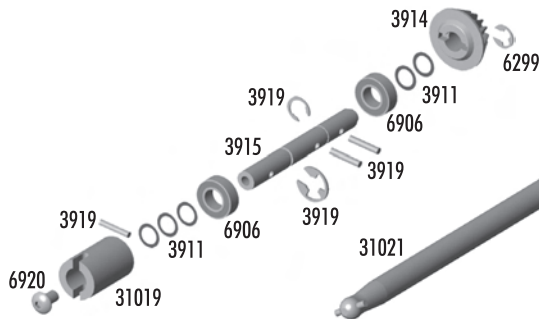

Transmission

2368	TC Front/Rear Transmission Cases	Pr.	5.00
3903	TC Drive Pinions	2	4.00
3911	TC Transmission Shim Set	16	5.00
3914	TC3/TC4 Diff Ring Gear & Drive Pinion Gear	Set	7.00
3915	TC3/TC4 Input Shafts, front & rear	Set	13.00
3919	TC3/TC4 Input Shaft Hardware Set	Set	5.00
3920	TC Front Input Shaft	1	5.00
3922	Spur Gear, 72t 48p, Kimbrough	1	4.00
3977	Bearing, 3/16 x 3/8", rubber sealed	Pr.	6.00
6288	4-40 x 1/4" BHCS	6	2.00
6292	4-40 x 3/8" FHCS	6	2.00
6299	Small E-Clip	12	1.00
6920	4-40 x 3/16" BHCS	6	2.00
6924	4-40 x 3/8" SHCS	6	2.00
31019	TC4 Driveshaft Accessories - spur gear hub, drive cups, bulkhead	Set	3.99
31021	TC4 Main Driveshaft	1	12.99