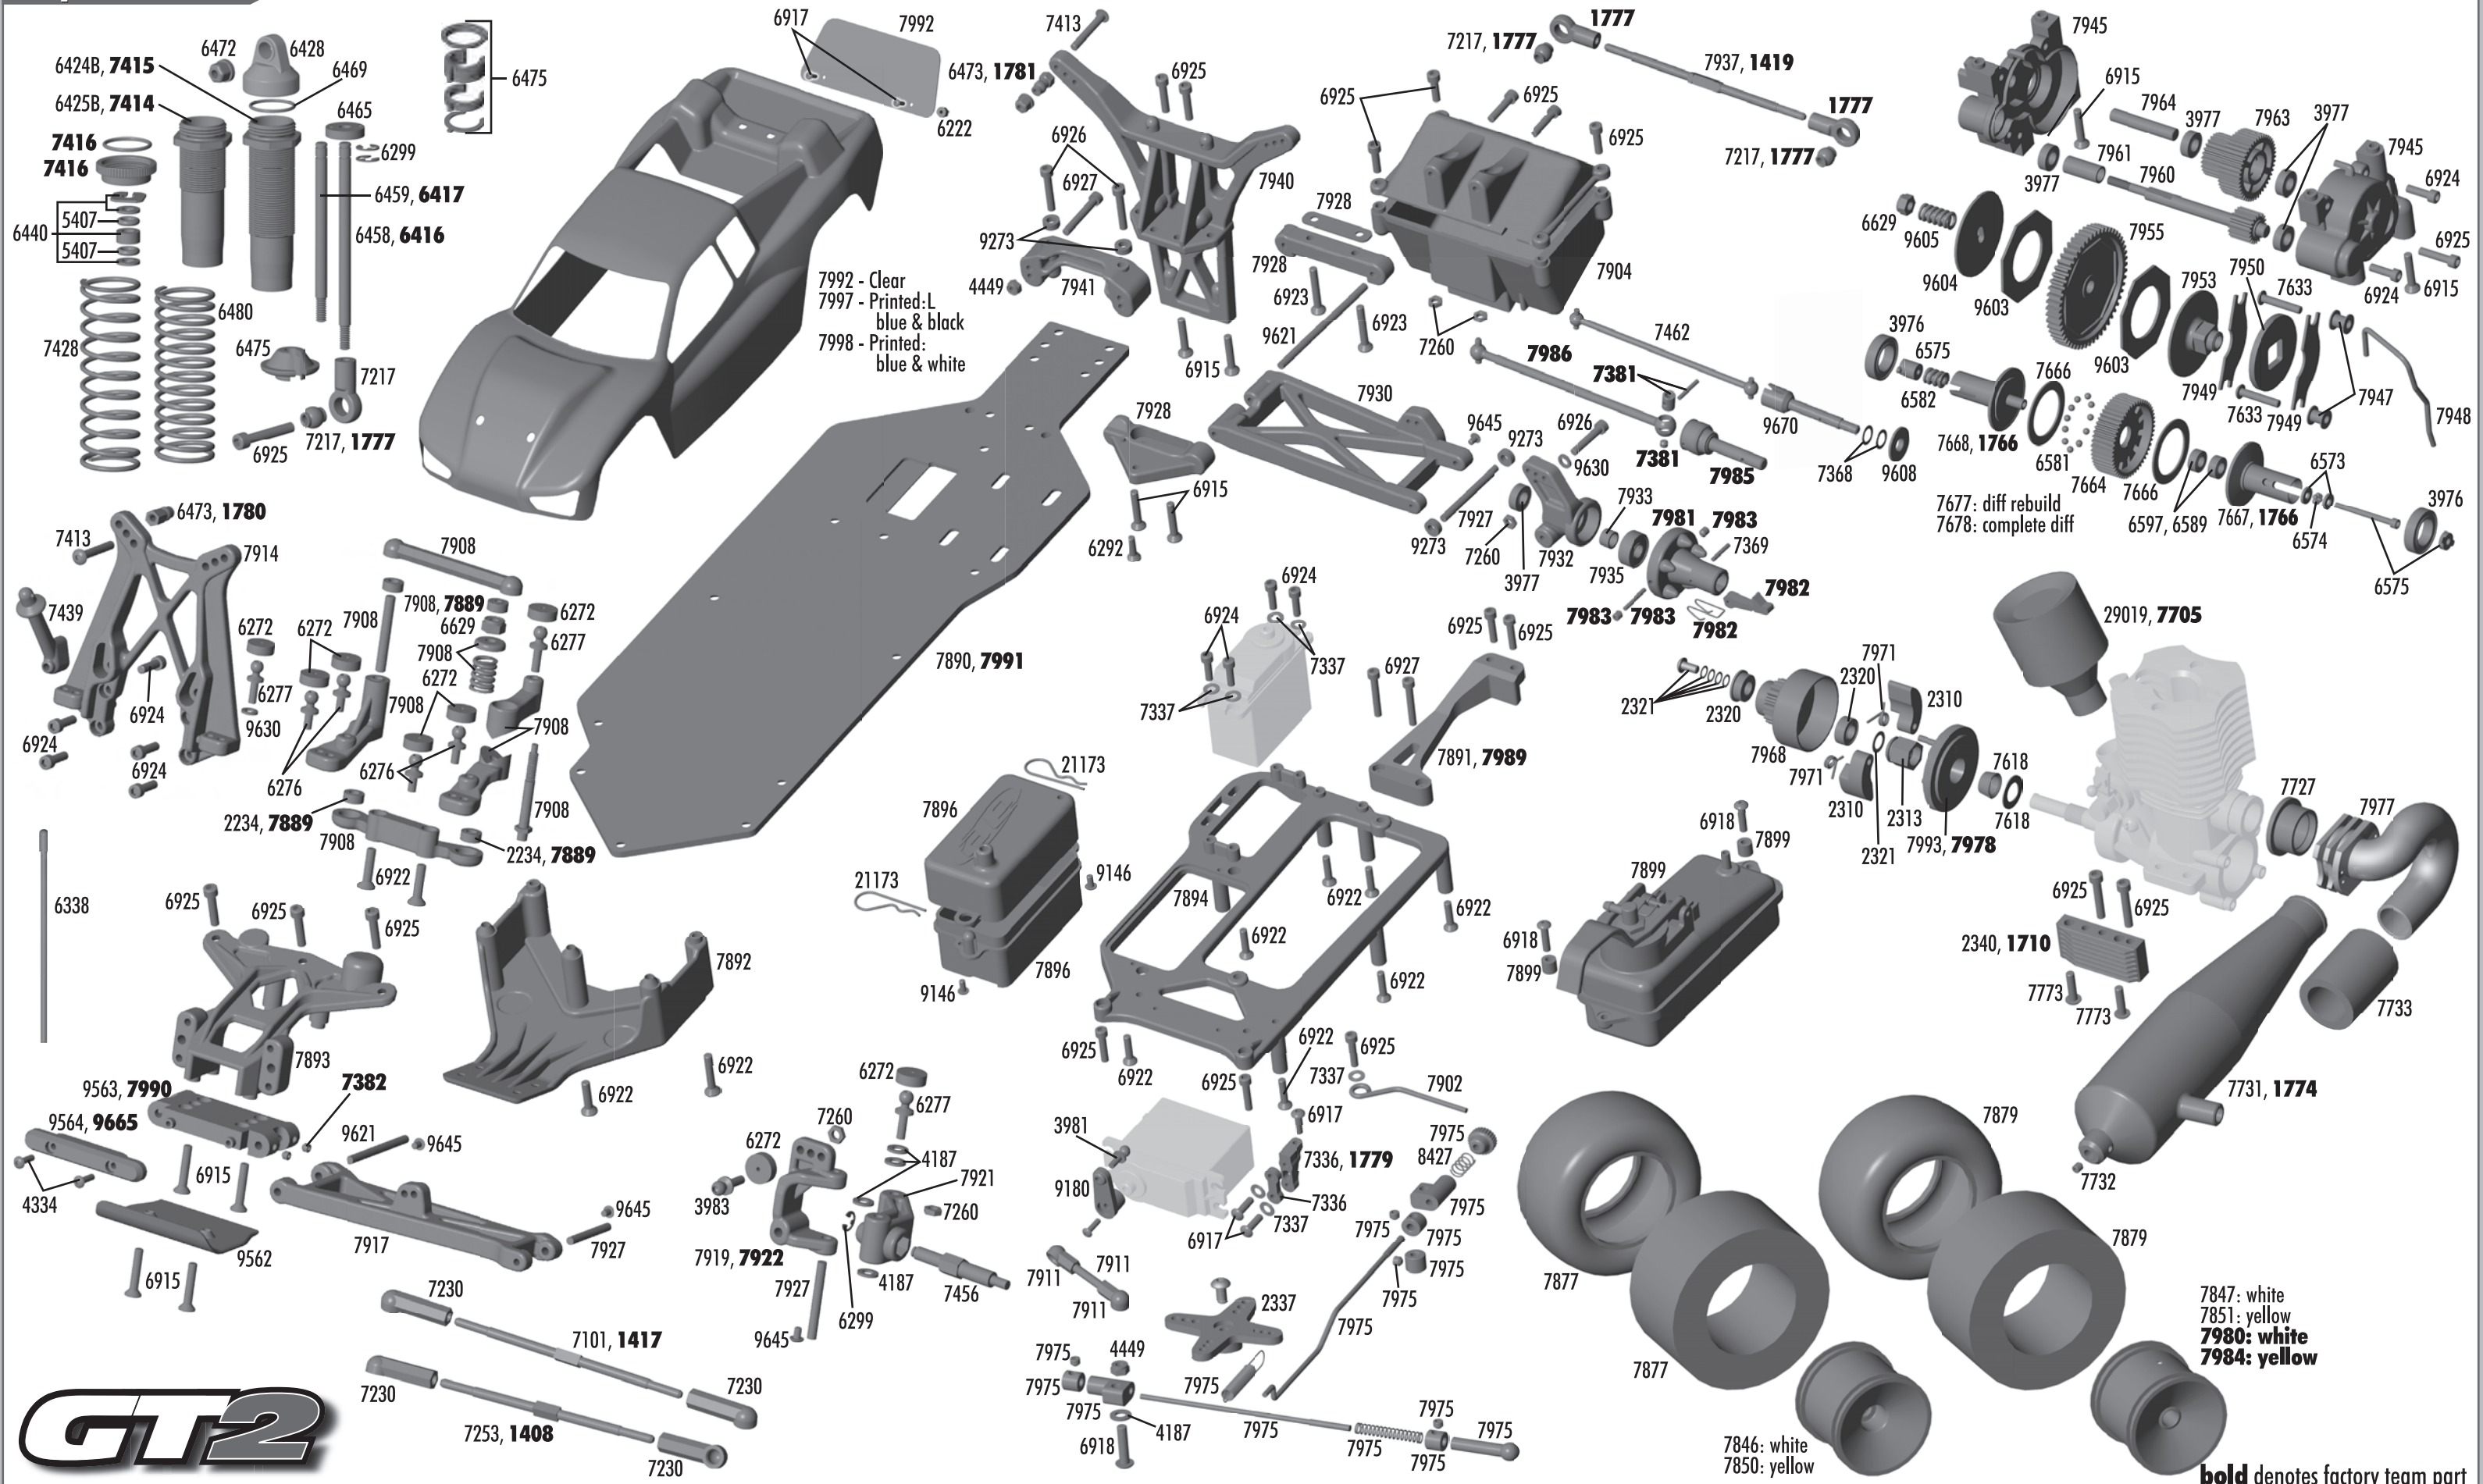

Exploded View

7992 - Clear
7997 - Printed: L
blue & black
7998 - Printed:
blue & white

7677: diff rebuild
7678: complete diff

7847: white
7851: yellow
7980: white
7984: yellow

7846: white
7850: yellow

bold denotes factory team part