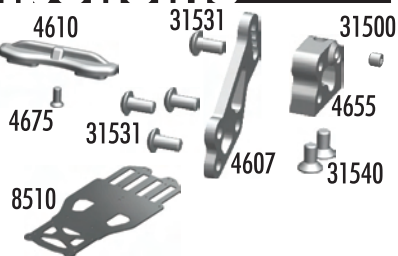

Chassis - Components

4607	SHOCK MOUNT UPRIGHT	1
4610	BATTERY INDEX	2
4655	SHOCK MOUNT BRACE	1
4675	FHCS 2.5X6MM	6
6338	ANTENNA TUBE (BLACK)	1
8510	CHASSIS	1
31500	SET SCREW 3X2.5MM	6