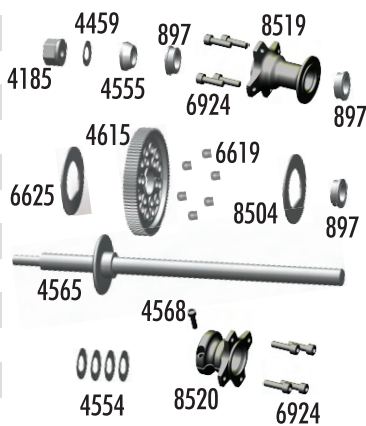

Diffs

897	BALL BEARING 3/8 X 1/4	2
4185	NYLON NUT	6
4459	BELLEVILLE WASHER	3
4554	REAR AXLE SHIMS .005	6
4555	DIFF THRUST CONE	1
4565	REAR AXLE	1
4568	SHCS 2-56X 5/16 STAINLESS	6
4615	SPUR GEAR 96T	1
6619	CARBIDE DIFF BALLS	8
6924	SHCS 4-40X.375	12
8504	D - DRIVE RINGS	2
8519	RIGHT WHEEL HUB	1
8520	CLAMP LEFT WHEEL HUB	1