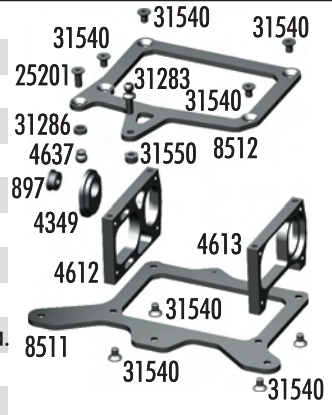

Rear End

897	BEARING 3/8 X 1/4	2
4349	HEIGHT ADJUSTERS #1	2
4612	MOTOR MOUNT PLATE	1
4613	LEFT REAR BULKHEAD	1
4637	PIVOT BALL	8
8511	LOWER POD PLATE	1
8512	UPPER POD PLATE	1
25201	FHCS 3X8MM	20
31283	BALLSTUD 5MM LONG	6
31286	ALU. BLSTD WSHR 1MM, 2MM (KIT)	4 ea.
31540	FHCS 3X5MM	6
31550	LOCKNUT M3	6