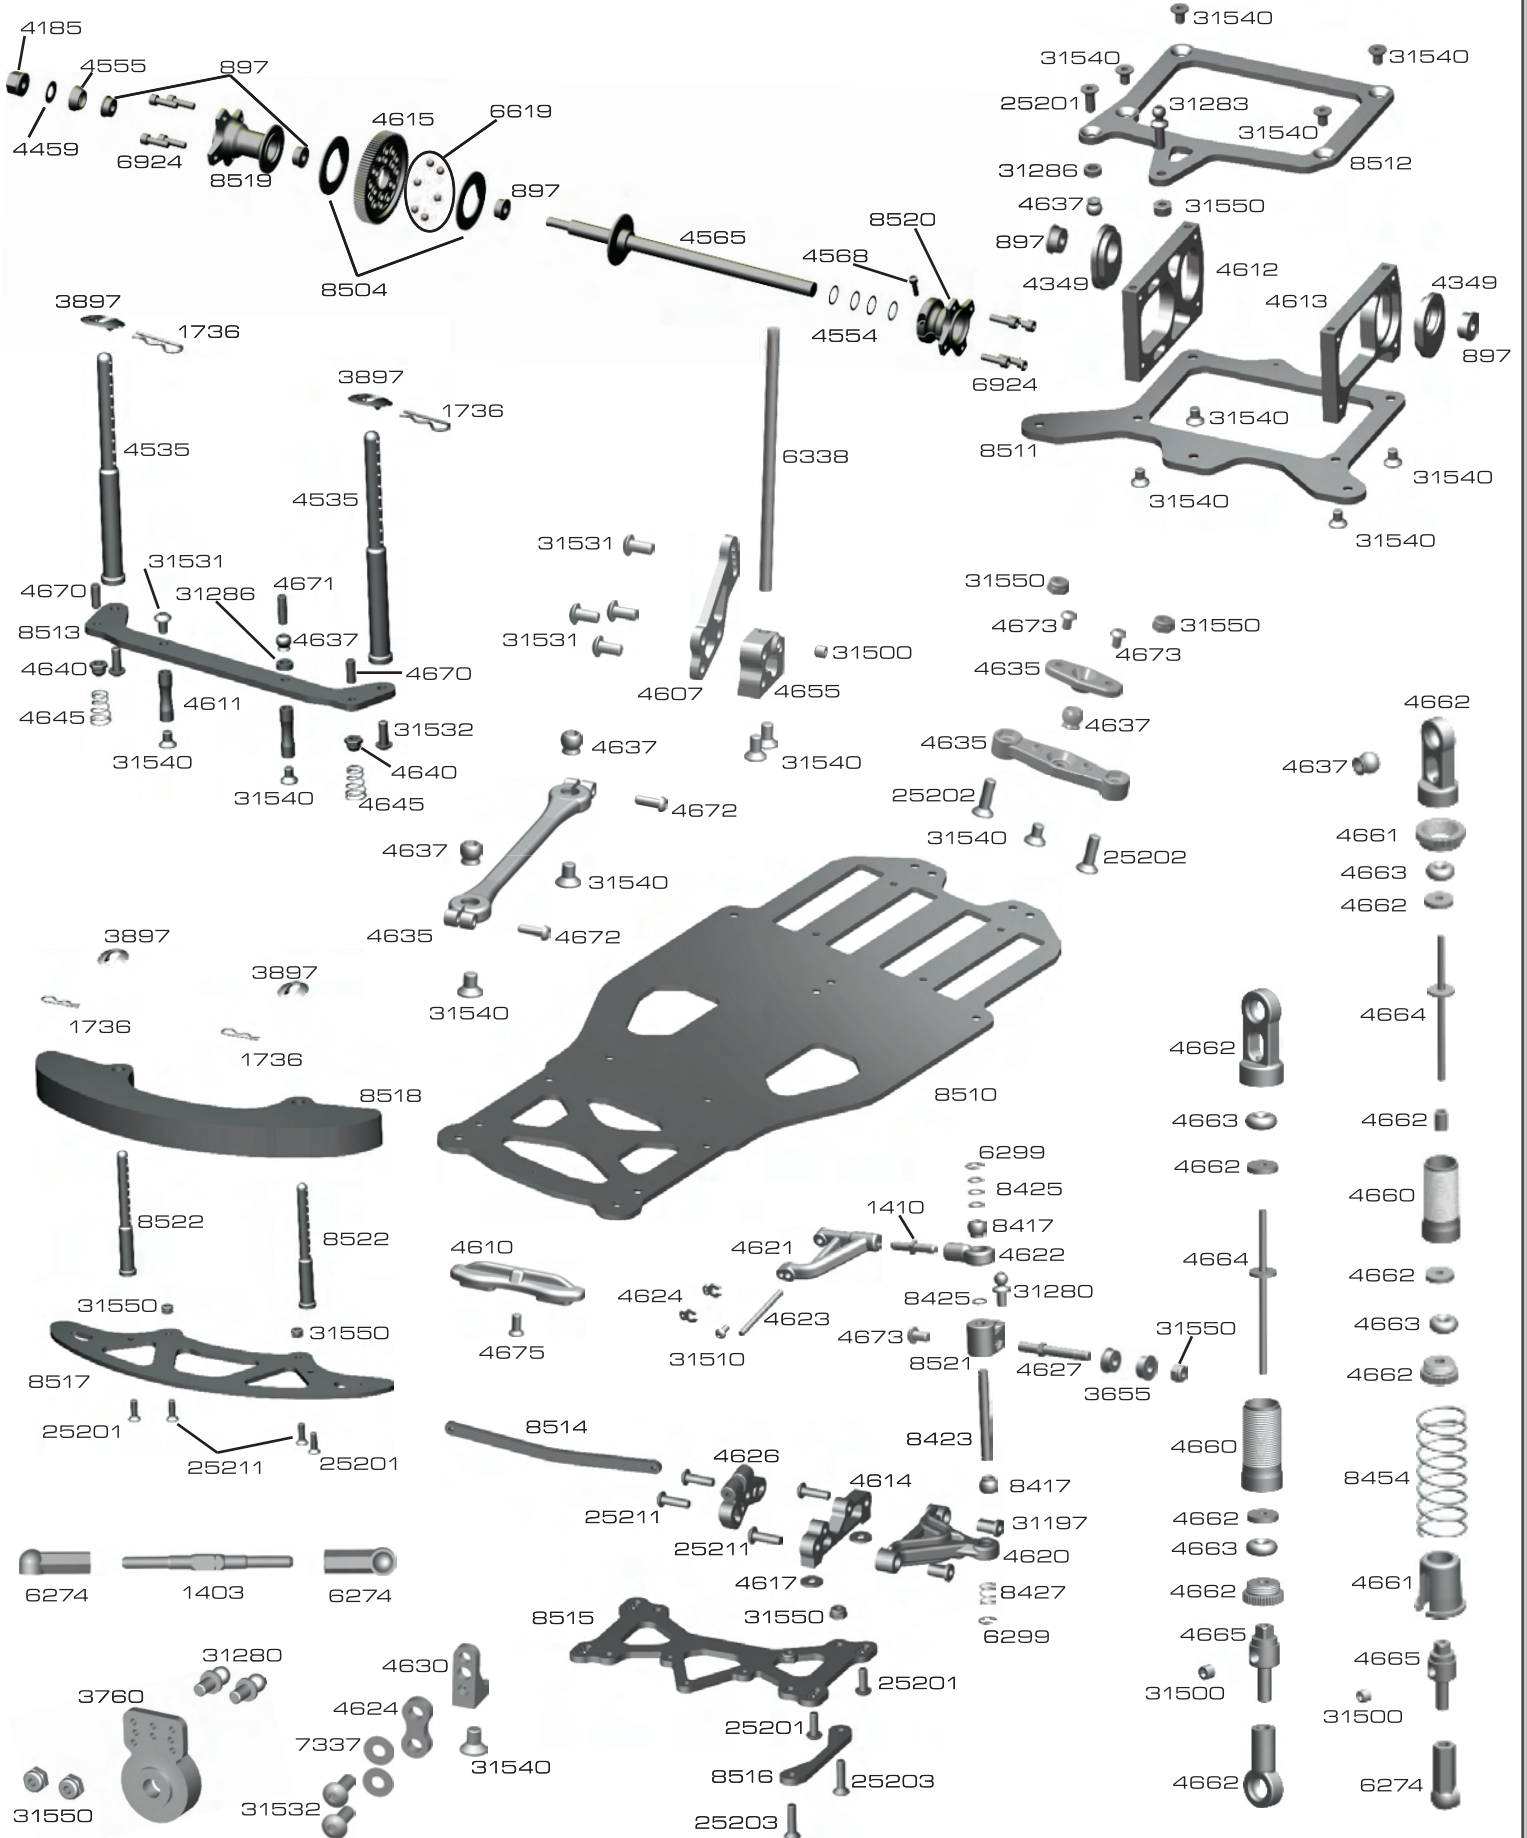

# 10R5 FACTORY Team

1:10 Scale Electric 2WD Competition Car Kit

1:10 Scale Electric 2WD Competition Car Kit Catalog

# TEAM ASSOCIATED

**:: Part Numbers**

# Shocks

4637	PIVOT BALL	8
4660	SHOCK BODY	1
4661	SHOCK COLLAR & CUP	4 ea.
4662	SHOCK REBUILD KIT	1
4663	MICRO VCS O-RING	8
4664	THRU SHAFT	1
4665	SHOCK END	1
4666	COMPLETE SHOCK KIT	1
6274	BALL CUP	14
31500	SET SCREW 3X2.5MM	6

## Turnbuckles

1406	TURNBUCKLE 2"	2
1410	TURNBUCKLE .630"	2
6274	BALL CUP	14