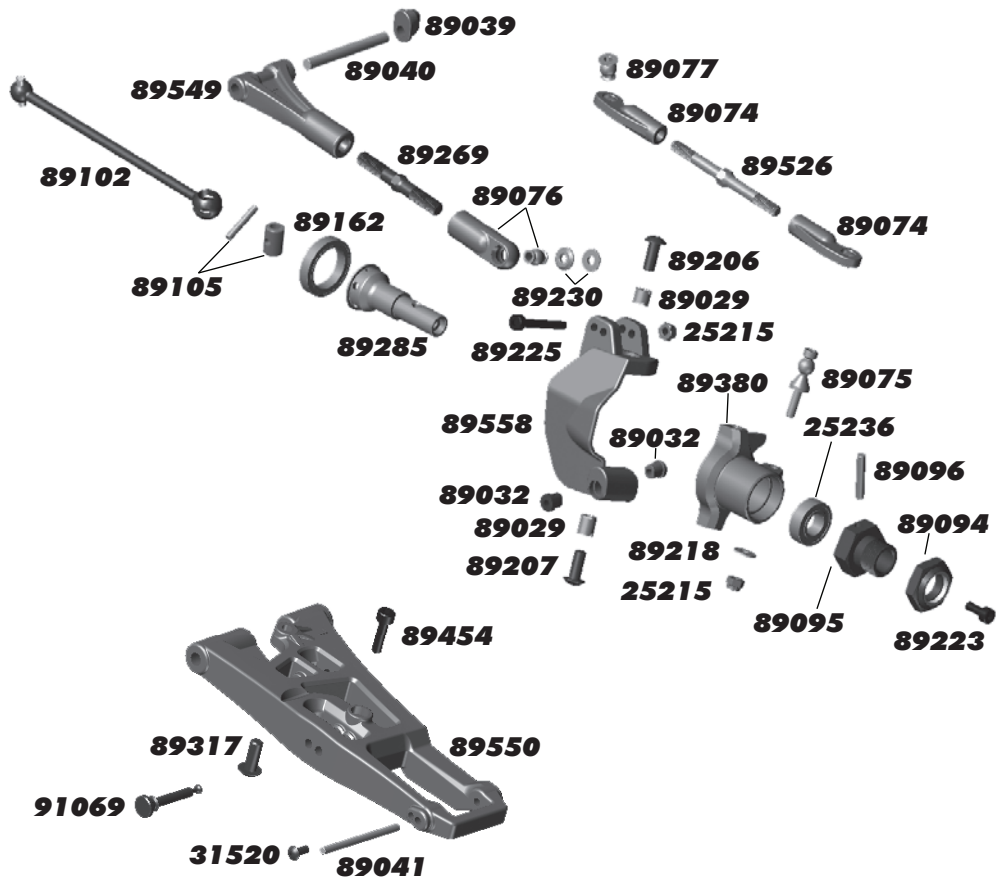

:: Front Suspension

25215	M3 Locknut	20
25236	8x16x5 Bearing	2
31520	2.5x6mm BHCS	6
89029	Steering Block Bushings, Set	1
89032	Caster Angle Bushings, Set	1
89039	Hinge Pin Bushings, Set	1
89040	RC8 Inner Hinge Pins, Set	1
89041	RC8 Outer Hinge Pins, Set	1
89074	Steering Rod Ends	4
89075	RC8 Steering Ballstuds	4
89076	RC8 Camber Rod Ends, Set	1
89077	Chassis Brace Rod Ends, Set	1
89094	Nyloc Wheel Hex Nuts (Blue)	4
89095	RC8 Wheel Hex (Aluminum)	Pr.
89096	RC8 Wheel Hex Pins	4
89102	RC8 Front/Rear CVA Bone	2
89105	RC8 CVA Rebuild FR/RR, Set	1
89162	15x21x4 Bearing	2
89206	4x10mm BHCS	10
89207	4x12mm BHCS	10
89218	3x8mm Washer	10
89223	3x8mm SHCS	10
89225	3x24mm SHCS	10
89230	Silver Cone Washer	10
89269	Steel turnbuckle, 38mm	2
89285	Front Stub Axle, Aluminum	2
89317	RC8T Droop Screws	8
89380	FT Machined Steering Blocks	Pr.
89454	3x12mm SHCS	10
89526	50mm Steel Turnbuckle	2
89549	RC8.2 Front Upper Arms	Pr.
89550	RC8.2 Front Arms	Pr.
89558	RC8.2 Caster Blocks	Pr.
91069	Shock Mount Pin, Steel	4