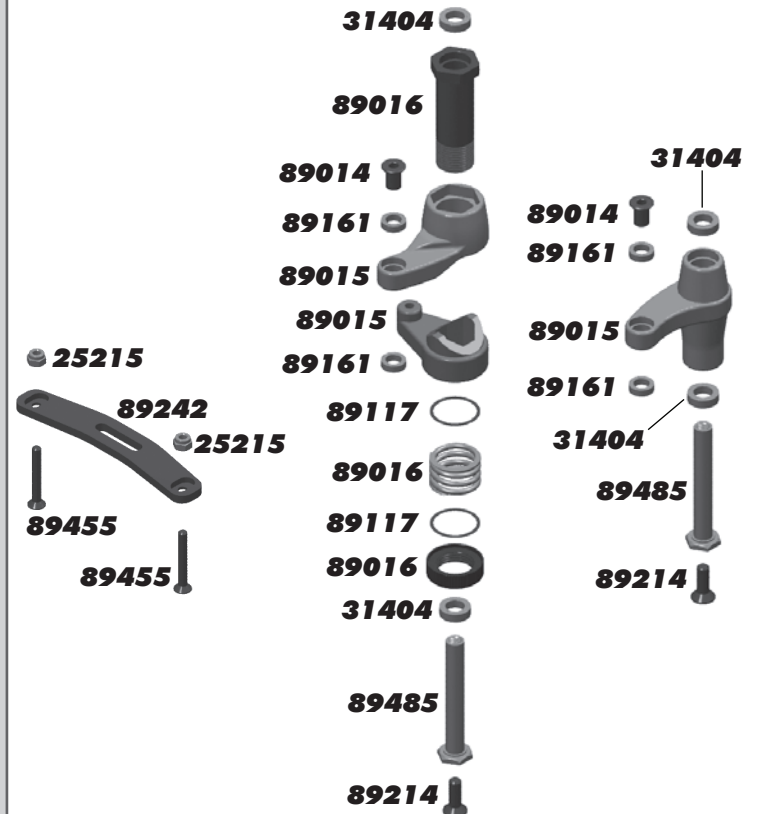

:: Steering

25215	M3 Locknut	20
31404	6x10mm Bearing	2
89014	Steering Rack Post	2
89015	Servo Saver, Set	1
89016	Servo Saver Bolt, Nut, Spring, Set	1
89117	Diff Shims	8
89161	Steering Bearing Set	1
89214	4x12mm FHCS	10
89242	Steering Drag Link	1
89455	3x22mm FHCS	10
89485	Aluminum Steering Posts	2