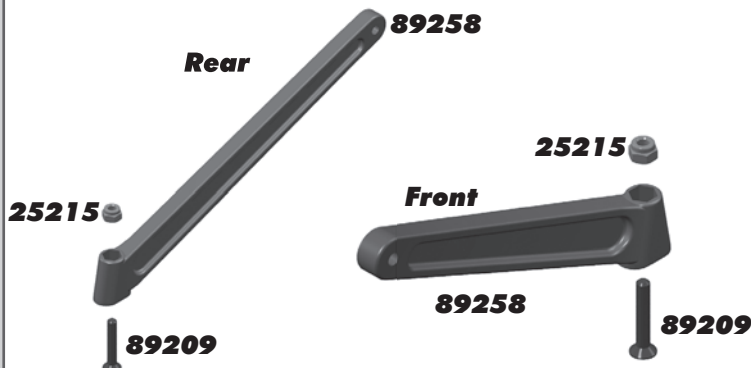

:: Chassis Braces

25215	M3 Locknut	20
89068	RC8 Pivot Chassis Brace Set (Front)	1
89069	RC8 Pivot Chassis Brace Set (Rear)	1
89077	Chassis Brace Rod Ends, Set works with #89068, 89069	1
89209	3x18mm FHCS	10
89238	FT Aluminum Chassis Brace (Front)	1
89239	FT Aluminum Chassis Brace (Rear)	1
89258	RC8 Chassis Braces, Plastic - Kit (Front, Rear)	1