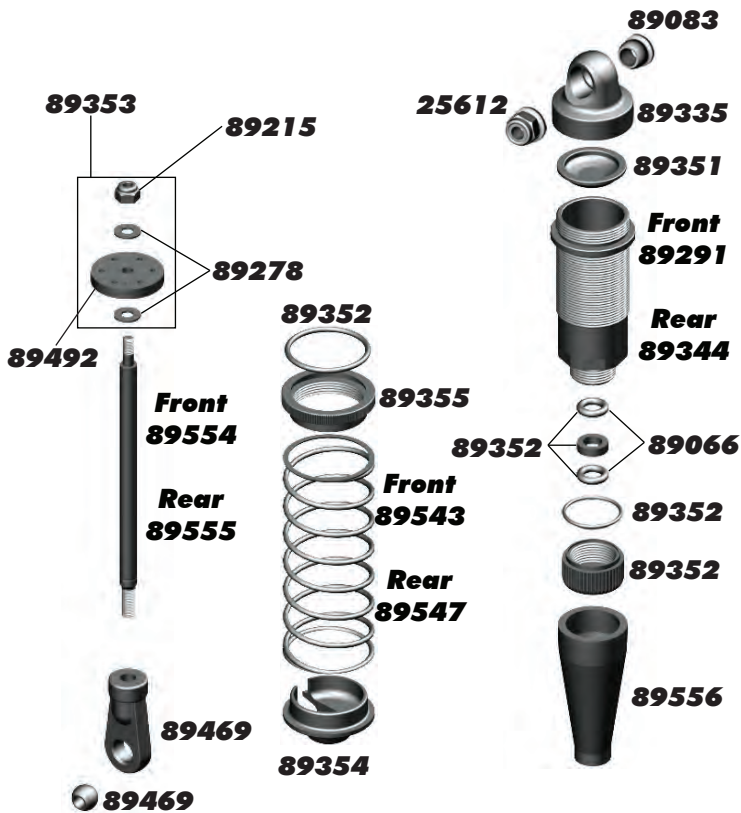

:: Shocks

25612	M3 Locknut With Flange	20
89066	Shock O-Rings	8
89067	Shock Limiters, Set	1
89083	Shock Bushings	4
89215	Piston Locknut	10
89278	2.5mm Washer	20
89290	16x29mm Front Shock Kit - requires #89554 shock shafts for RC8.2	1
89291	16x29mm Front Shock Body	Pr.
89335	16mm Shock Caps	2
89344	16x38mm Rear Shock Body	Pr.
89346	16x38mm Rear Shock Kit - requires #89554 shock shafts for RC8.2	1
89351	16mm Shock Bladders	8
89352	16mm Shock Rebuild Kit	1
89353	16mm Shock Pistons	8
89354	16mm Shock Spring Cups	4
89355	16mm Shock Collars	2
89469	HD Shock Ends	4
89492	16mm Piston 5x1.1 + 5x1.2	4
89554	HD Shock Shaft, 4x26mm	Pr.
89555	HD Shock Shaft, 4x36mm	Pr.
89556	RC8.2 Shock Boots (Front and Rear)	2 ea.