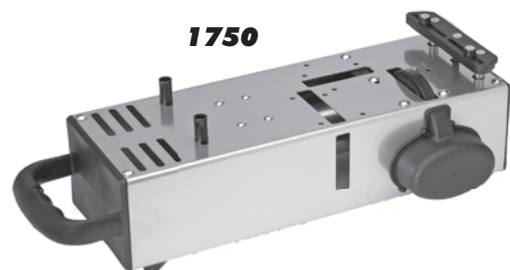

:: Starting Equipment

1738	FT Glow Starter	2
1750	FT Starter Box	1
7994	D-Size Glow Ignitor	20
25261	Hex Drive Starter Shaft	1
25262	Pro Start Starter	1
89439	Hex Drive Starter Shaft XL (SC8)	1

1750