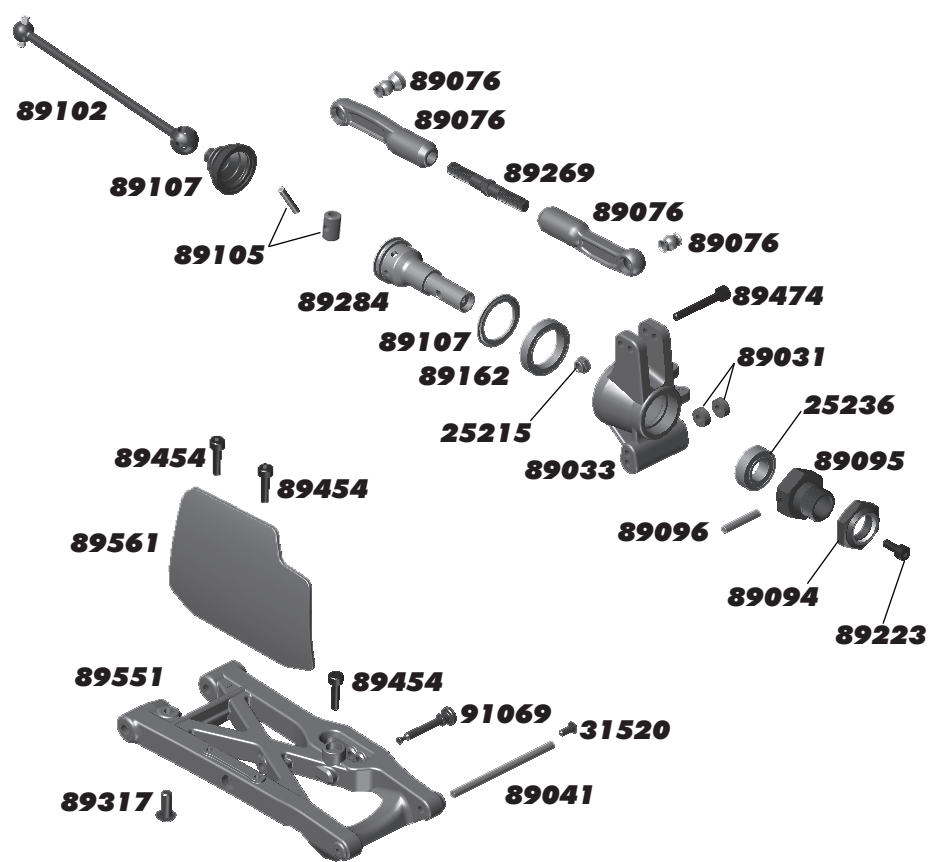

:: Rear Suspension

25215	M3 Locknut	20
25236	8x16x5 Bearings	2
31520	2.5x6mm BHCS	6
89031	RC8 Caster/Hub Spacers, Set	1
89033	RC8 Hub Carriers	Pr.
89041	RC8 Outer Hinge Pins, Set	1
89076	RC8 Camber Rod Ends, Set	1
89094	Nyloc Wheel Hex Nuts (Blue)	4
89095	RC8 Wheel Hex (Aluminum)	Pr.
89096	RC8 Wheel Hex Pins	4
89102	RC8 Front/Rear CVA Bone	2
89105	RC8 CVA Rebuild FR/RR, Set	1
89107	RC8 Rear CVA Shield/Boot, Set	1
89162	15x21x4 Bearing	2
89219	3x5mm Setscrew	10
89223	3x8mm SHCS	10
89269	38mm Steel Turnbuckle	2
89284	Rear Stub Axle, Aluminum	2
89317	RC8T Droop Screws	8
89454	3x12mm SHCS	10
89474	3x22mm SHCS	10
89551	RC8.2 Rear Arms	Pr.
89561	Rear Mud Guards	Pr.
91069	Shock Mount Pin, Steel	4