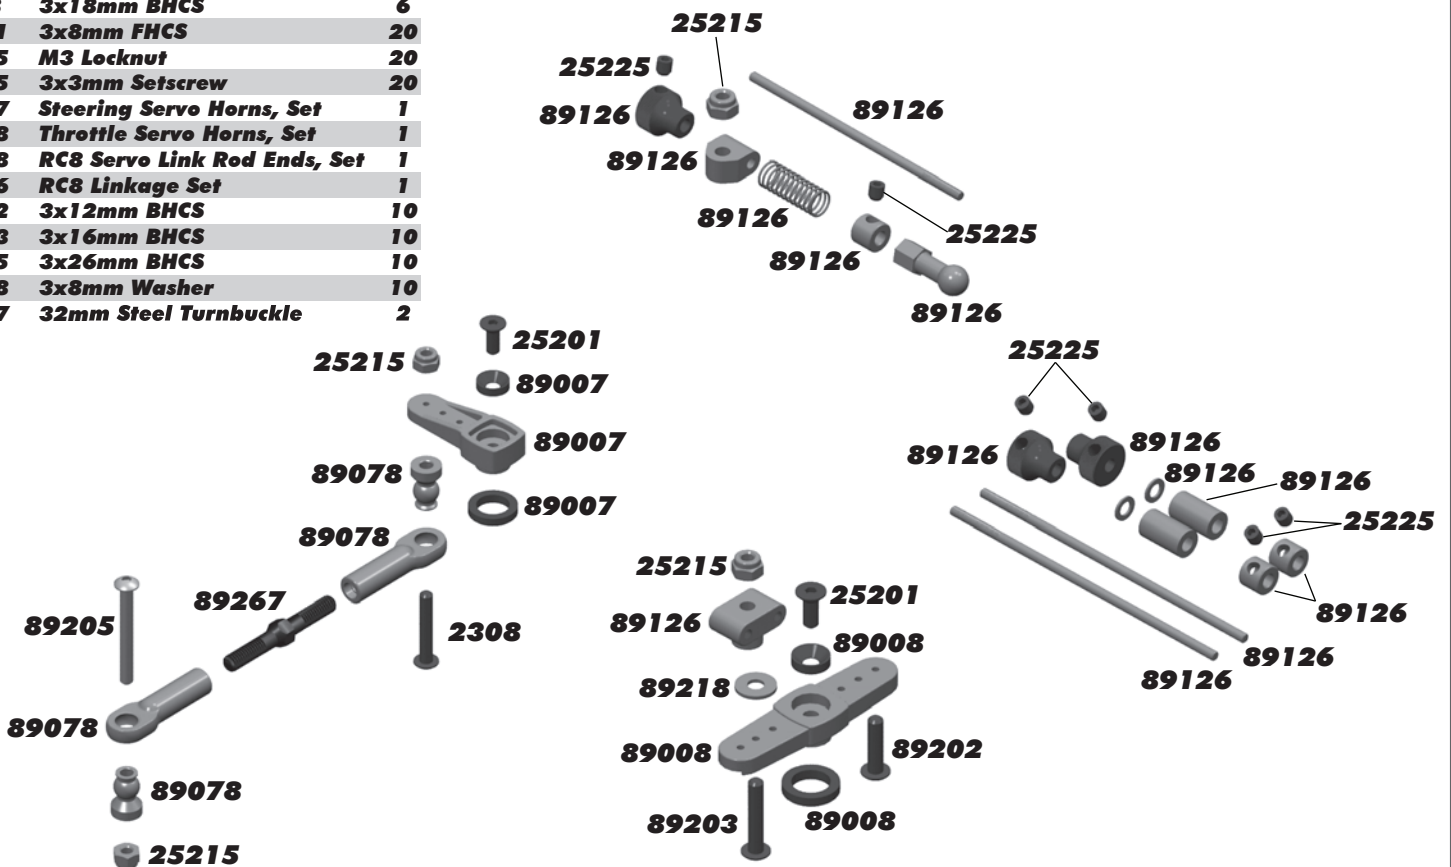

:: Center Bulkhead

25225	3x3mm Setscrew	20
89019	RC8 Center Bulkhead, Set	1
89122	RC8 Brake Pads, Set	1
89123	Heatsink Brake Discs - Kit	2
89124	RC8 Brake Cams/Levers, Set	1
89214	4x12mm FHCS	10
89226	3x26mm SHCS	10
89250	Fiber Brake Rotors	2
89254	Center Top Plate	1

:: Linkage

2308	3x18mm BHCS	6
25201	3x8mm FHCS	20
25215	M3 Locknut	20
25225	3x3mm Setscrew	20
89007	Steering Servo Horns, Set	1
89008	Throttle Servo Horns, Set	1
89078	RC8 Servo Link Rod Ends, Set	1
89126	RC8 Linkage Set	1
89202	3x12mm BHCS	10
89203	3x16mm BHCS	10
89205	3x26mm BHCS	10
89218	3x8mm Washer	10
89267	32mm Steel Turnbuckle	2