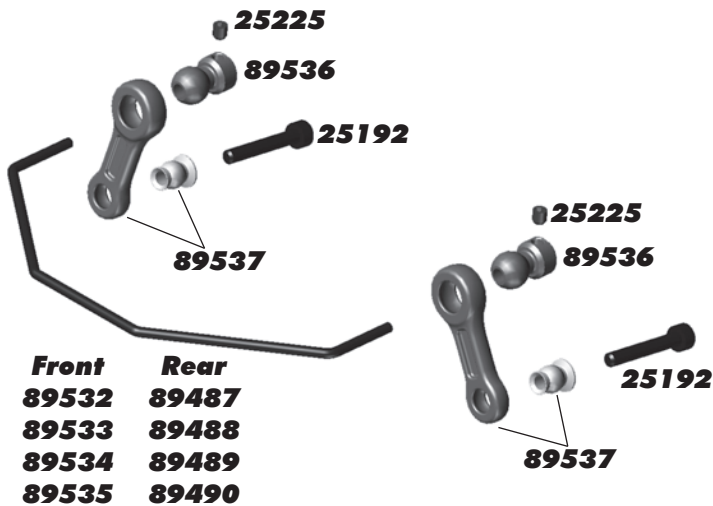

:: Anti-Swaybars

25192	3x20mm SHCS	20
25225	3x3mm Setscrew	20
89487	RC8B RR Swaybar, 2.5 (Green) - Kit	1
89488	RC8B RR Swaybar, 2.6 (White)	1
89489	RC8B RR Swaybar, 2.7 (Blue)	1
89490	RC8B RR Swaybar, 2.8 (Yellow)	1
89530	RC8.2 FR Swaybar Kit	1
89531	RC8.2 RR Swaybar Kit	1
89532	RC8.2 FR Swaybar, 2.2 (Green)	1
89533	RC8.2 FR Swaybar, 2.3 (White) - Kit	1
89534	RC8.2 FR Swaybar, 2.4 (Blue)	1
89535	RC8.2 FR Swaybar, 2.5 (Yellow)	1
89536	RC8.2 Swaybar Pivot Ball	4
89537	RC8.2 Swaybar Drop Link	4