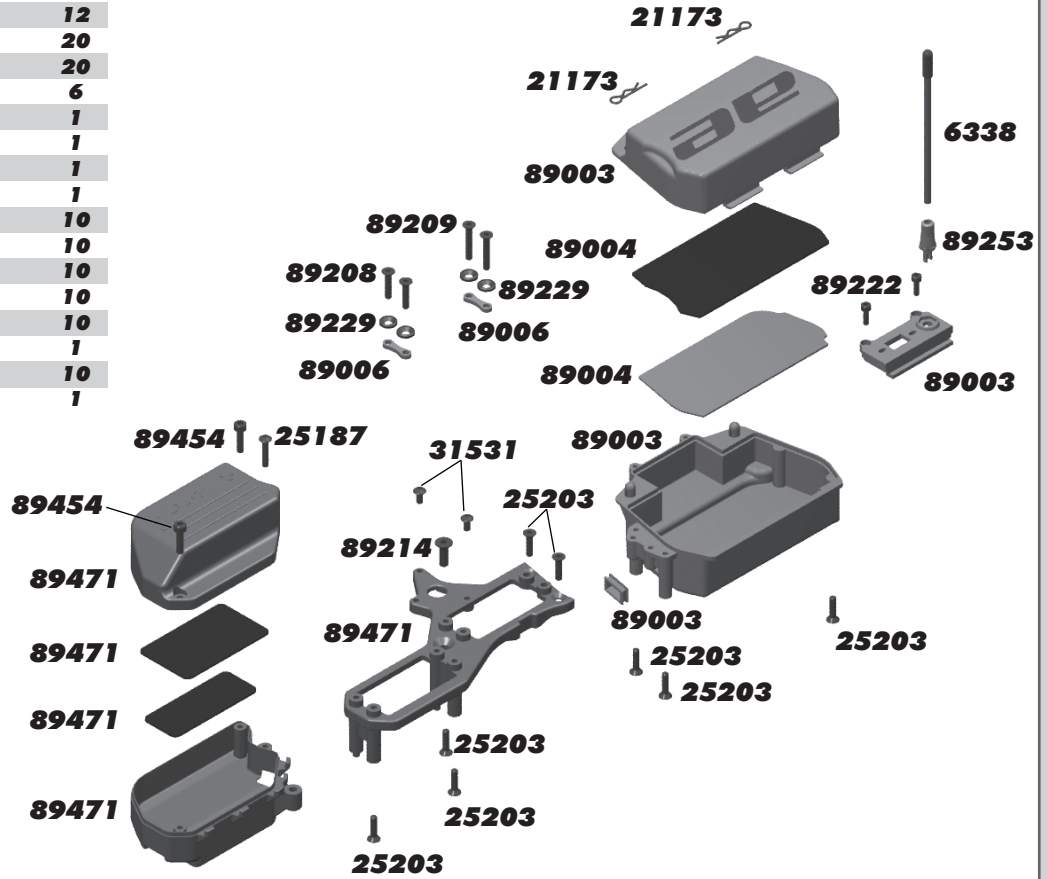

:: Radio Tray

6338	Antenna Tube and Cap	1
21173	18T Body Clips	12
25187	3x14mm BHCS	20
25203	3x12mm FHCS	20
31531	3x6mm BHCS	6
89003	RC8 Receiver/Battery Box, Set	1
89004	RC8 Receiver Box Pads, Set	1
89005	Aluminum Antenna Mount, Set	1
89006	RC8 Servo Mount Spacers, Set	1
89208	3x14mm FHCS	10
89209	3x18mm FHCS	10
89214	4x12mm FHCS	10
89222	2.5x8mm SHCS	10
89229	Blue Countersunk Washers	10
89253	Antenna Mount, Set	1
89454	3x12mm SHCS	10
89471	RC8.1 Forward Battery Box and Radio Tray	1