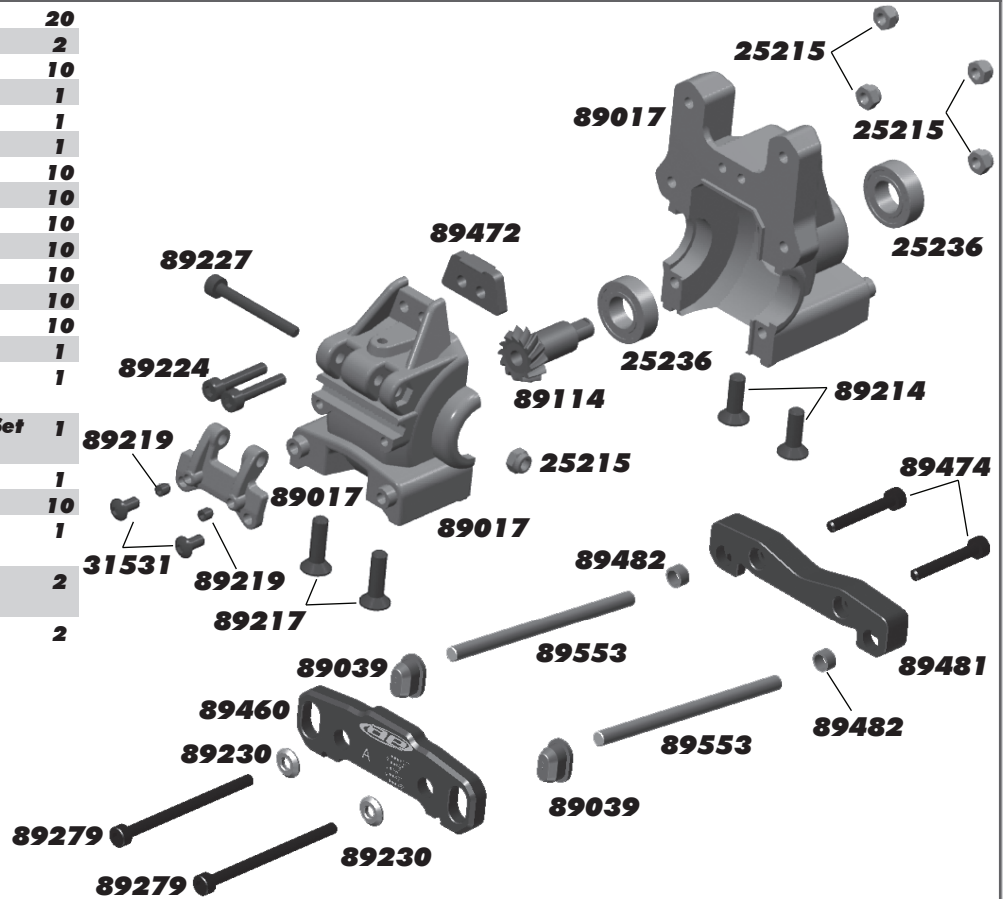

:: Front Gearbox

25215	M3 Locknut	20
25236	8x16x5 Bearing	2
31531	3x6mm BHCS	10
89017	FR/RR Gearbox	1
89039	Hinge Pin Bushings, Set	1
89114	Diff Pinion Gear	1
89214	4x12mm FHCS	10
89217	4x14mm FHCS	10
89219	3x5mm Setscrew	10
89224	3x16mm SHCS	10
89227	3x28mm SHCS	10
89230	Silver Cone Washer	10
89279	3x45mm SHCS	10
89460	RC8 Aluminum A-Plate	1
89461	RC8 Aluminum B-Plate w/Pins, Set	1
89466	RC8B Inner Hinge Pins, 4mm-HMA, Set	1
89472	RC8B Front Bulkhead Spacer	1
89474	3x22mm FHCS	10
89481	RC8B Low B Plate - Kit	1
89482	RC8B Low B Plate Inserts - Kit	2
89553	RC8.2 FR Hinge Pins, TiN - Kit	2
	works with #89481, 89482