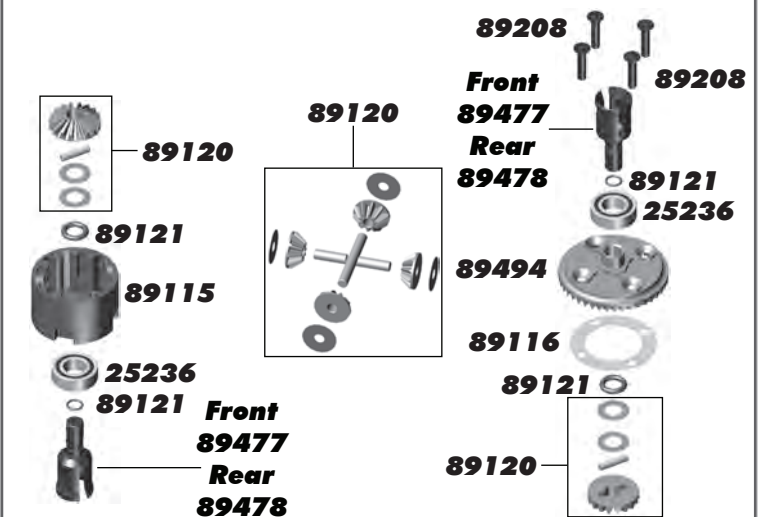

:: Front and Rear Gear Differential

25236	8x16x5 Bearings	2
89115	Diff Housing	1
89116	Diff Gasket	4
89117	Diff Shims	8
89120	Diff Sun/Planet Gears, Includes Washers and Pins, Set	1
89121	Diff O-Rings, Big and Small, Set	1
89208	3x14mm FHCS	10
89477	RC8B Light Outdrive, Front	2
89478	RC8B Light Outdrives, Rear	2
89494	RC8B Light Diff Ring Gear, Includes Diff Gasket	1