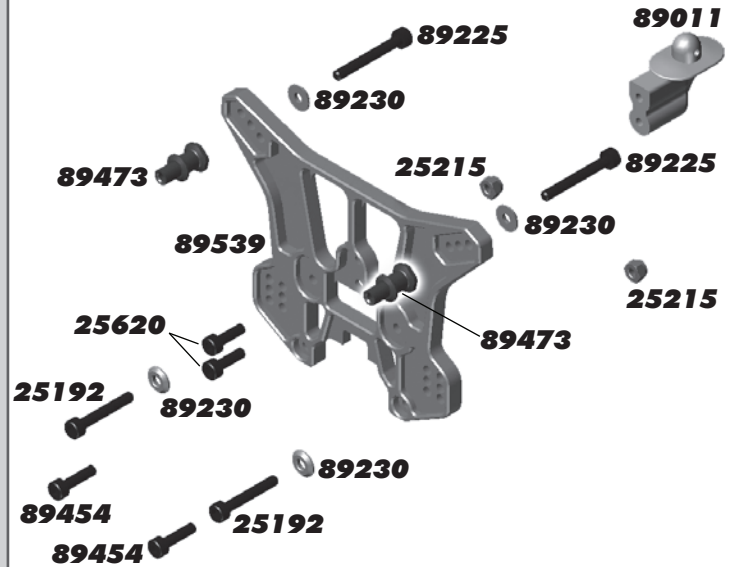

:: Rear Shock Tower

25192	3x20mm SHCS	20
25215	M3 Locknut	20
25620	3x10mm SHCS	20
89011	RC8 Body Mounts, Set	1
89225	3x24mm SHCS	10
89230	Silver Cone Washer	10
89454	3x12mm SHCS	10
89473	RC8 Steel Shock Standoffs	4
89539	RC8.2 Rear Tower, Aluminum	1