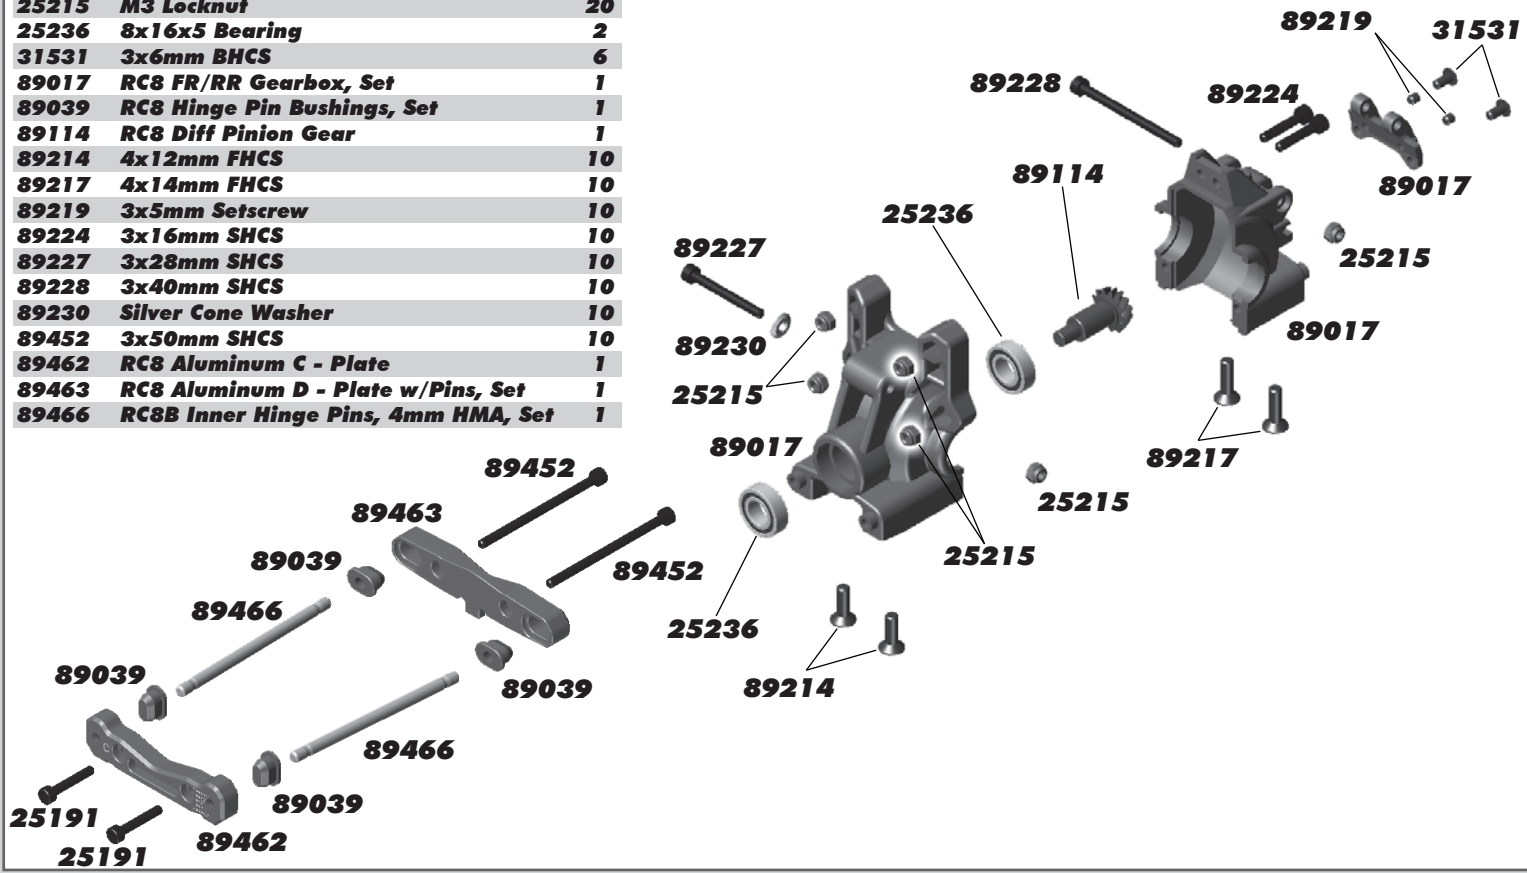

:: Rear Gearbox

25191	3x18mm SHCS	20
25215	M3 Locknut	20
25236	8x16x5 Bearing	2
31531	3x6mm BHCS	6
89017	RC8 FR/RR Gearbox, Set	1
89039	RC8 Hinge Pin Bushings, Set	1
89114	RC8 Diff Pinion Gear	1
89214	4x12mm FHCS	10
89217	4x14mm FHCS	10
89219	3x5mm Setscrew	10
89224	3x16mm SHCS	10
89227	3x28mm SHCS	10
89228	3x40mm SHCS	10
89230	Silver Cone Washer	10
89452	3x50mm SHCS	10
89462	RC8 Aluminum C - Plate	1
89463	RC8 Aluminum D - Plate w/Pins, Set	1
89466	RC8B Inner Hinge Pins, 4mm HMA, Set	1