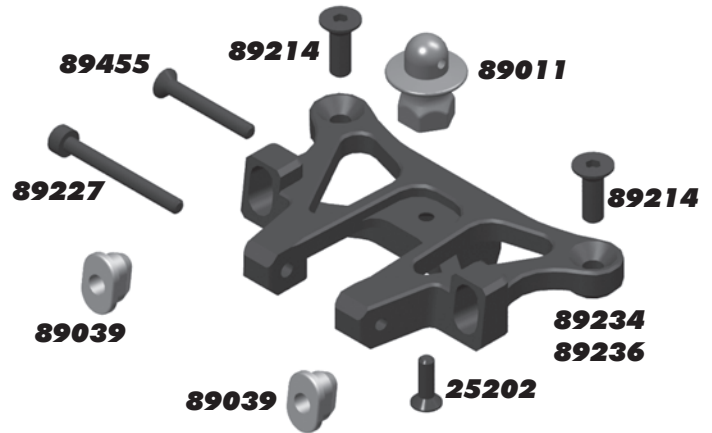

:: Shock Fluid

5420	10 Weight Silicone Shock Fluid	2oz.
5421	20 Weight Silicone Shock Fluid	2oz.
5422	30 Weight Silicone Shock Fluid	2oz.
5423	40 Weight Silicone Shock Fluid	2oz.
5424	22.5 Weight Silicone Shock Fluid	2oz.
5425	80 Weight Silicone Shock Fluid	2oz.
5426	27.5 Weight Silicone Shock Fluid	2oz.
5427	15 Weight Silicone Shock Fluid	2oz.
5428	25 Weight Silicone Shock Fluid	2oz.
5429	35 Weight Silicone Shock Fluid	2oz.
5430	45 Weight Silicone Shock Fluid	2oz.
5431	55 Weight Silicone Shock Fluid	2oz.
5432	32.5 Weight Silicone Shock Fluid	2oz.
5433	37.5 Weight Silicone Shock Fluid	2oz.
5434	42.5 Weight Silicone Shock Fluid	2oz.
5435	50 Weight Silicone Shock Fluid	2oz.
5436	60 Weight Silicone Shock Fluid	2oz.
5437	70 Weight Silicone Shock Fluid	2oz.
5438	47.5 Weight Silicone Shock Fluid	2oz.

:: Top Plate

25202	3x10mm FHCS	20
89011	RC8 Body Mounts, Set	1
89039	Hinge Pin Bushings, 1/2/3 dot, Set	1
89214	4x12mm FHCS	10
89227	3x28mm SHCS	10
89234	Blue Aluminum Top Plate - Kit	1
89236	Black Aluminum Top Plate (FT)	1
89455	3x22mm FHCS	10