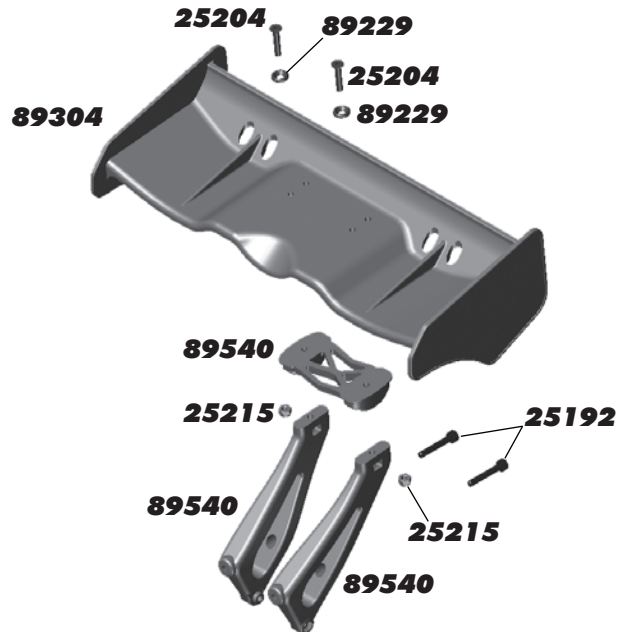

:: Wing

25192	3x20mm SHCS	20
25204	3x16mm FHCS	20
25215	M3 Locknut, (Black)	20
89229	Blue Countersunk Washer	10
89304	JC Illuzion Wing (Black)	1
89540	RC8.2 Wing Mount, Set	1