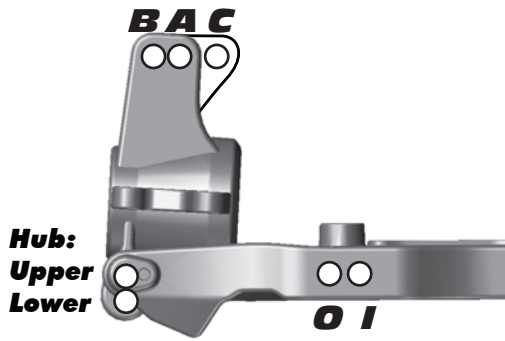

Squat Bushing C-Plate

_____
Up ☐ Down ☐

Hub: Upper Lower

Ride Height: _____

Front Shocks

Spring: _____ **Shock Cap:** _____
Shock Fluid: _____ **Length:** _____
Piston: _____ **Rebound:** _____

Rear Shocks

Spring: _____ **Shock Cap:** _____
Shock Fluid: _____ **Length:** _____
Piston: _____ **Rebound:** _____

Chassis Braces / Wheel Hex

Chassis Braces: **Wheel Hex:**
Pivot ☐ **Standard** ☐
Molded ☐ **Narrow** ☐
Aluminum ☐

Chassis Weight

Weight: _____
_____
_____

Rear Hubs

Rear Hubs:
Standard ☐
CNC FT Alum. ☐

Differentials

Front Diff Fluid: _____
Center Diff Fluid: _____
Rear Diff Fluid: _____

Body / Wing

Body Type: _____
Wing Type: _____
Gap to Tower (MM): _____

Gearing / Clutch

Spur Gear: _____
Clutch Bell: _____
Clutch Shoes: _____
Clutch Spring: _____

Engine

Engine: _____
Restrictor: _____ **Temp:** _____
Muffler: _____
Glow Plug: _____ **Fuel:** _____

Tires

Tire (F/R): _____ / _____
Compound (F/R): _____ / _____
Inserts (F/R): _____ / _____
Wheel (F/R): _____ / _____
Notes: _____

Radio / Servos

Radio: _____ **Brake Bias:** _____
Throttle / Steering Servo: _____ / _____
Throttle / Brake expo: _____ / _____
Steering expo: _____
Dual Rate: _____

Race and Vehicle Comments

Qualify: _____ **Main:** _____ **Finish:** _____ **TQ:** _____
Comments: _____
_____
_____

Track Info

Traction: **High** ☐ **Medium** ☐ **Low** ☐
Surface: **Smooth** ☐ **Bumpy** ☐ **Blue Groove** ☐
Soft Dirt ☐ **Grass** ☐ **Clay** ☐ **Wet** ☐
Astroturf ☐ **Dusty** ☐ **Other:** _____