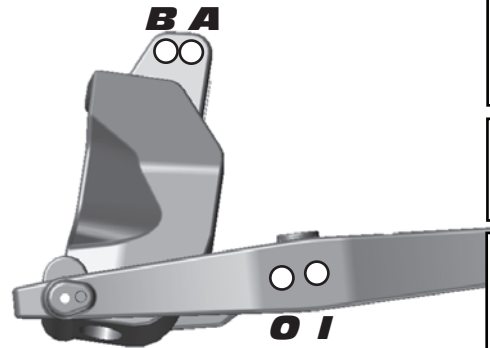

Kickup Bushing A-Plate

_____
Up ☐ Down ☐

Ride Height: _____

Rear Suspension

Wheelbase:

Long ☐
Medium ☐
Short ☐