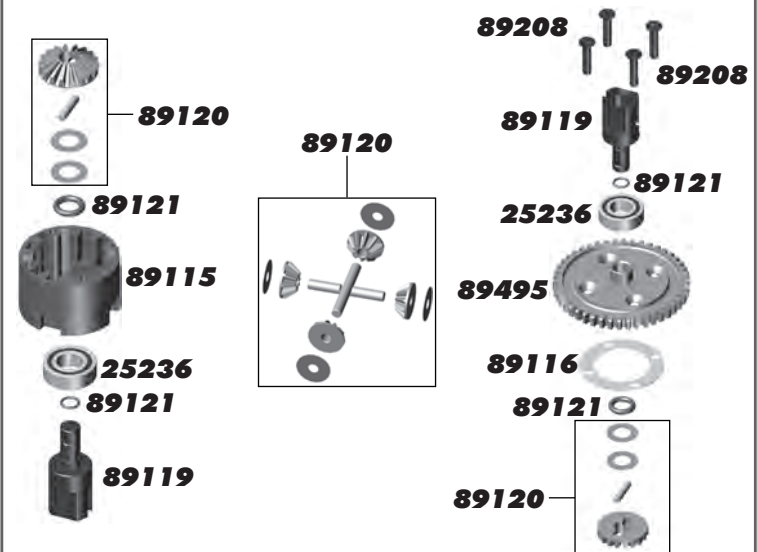

:: Center Gear Differential

25236	8x16x5 Bearings	2
89109	Spur Gear 44T, Includes Diff Gasket	1
89110	Spur Gear 46T, Includes Diff Gasket	1
89115	Diff Housing	1
89116	Diff Gasket	4
89119	Center Diff Outdrives	2
89120	Diff Sun/Planet Gears, Includes Washers and Pins, Set	1
89121	Diff O-Rings, Big and Small, Set	1
89208	3x14mm FHCS	10
89372	Spur Gear 50T, Includes Diff Gasket	1
89373	Spur Gear 52T, Includes Diff Gasket	1
89374	Spur Gear 54T, Includes Diff Gasket	1
89495	Light Spur Gear 44T, Includes Diff Gasket - Kit	1