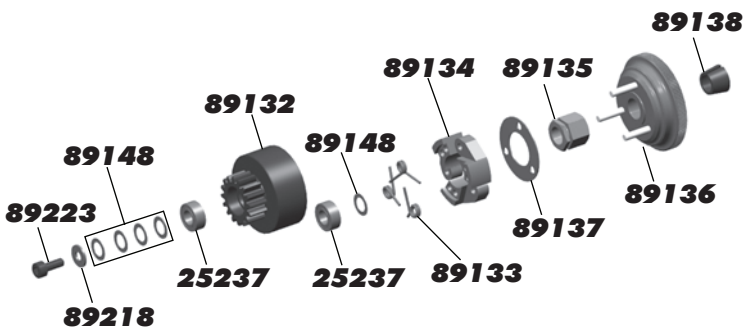

:: Clutch

25237	5x10x4 Bearings	2
89127	Clutch Bell, 17T	1
89132	Clutch Bell, 16T - Kit	1
89133	Clutch Springs 1.0 - Kit	3
89134	Clutch Shoes w/ Shims, Set	1
89135	Clutch Nut	1
89136	Flywheel (Hard Anodized)	1
89137	Clutch Shims	4
89138	Flywheel Collet	1
89148	Clutch Bell Shim Set	1
89157	0.9 Clutch Springs	3
89158	1.1 Clutch Springs	3
89159	Short Clutch Nut	1
89218	3x8mm Washer	10
89223	3x8mm SHCS	10
89265	Fiber Clutch Shoes	3
89375	Clutch Bell, 14T	1
89376	Clutch Bell, 13T	1