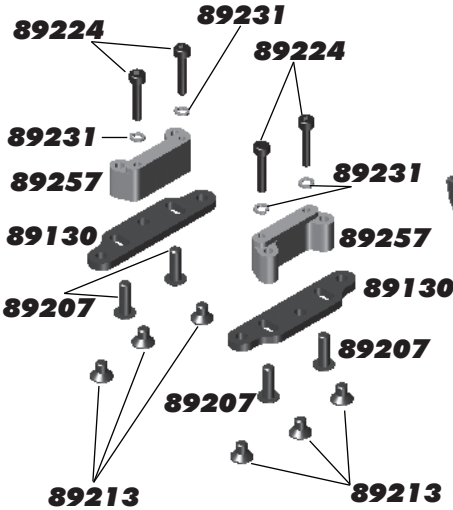

:: Chassis

25201	3x8mm FHCS	20
25226	4x5mm Setscrew	20
89018	RC8 Gearbox Gasket	4
89022	RC8 Front Bumper	1
89130	RC8 Engine Mount Plates	2
89144	RC8 Pipe Mount	1
89145	RC8 Pipe Mount Wire	1
89207	4x12mm BHCS	10
89213	4x6mm FHCS	10
89224	3x16mm SHCS	10
89231	3mm Lock Washer	10
89257	RC8 Engine Mount	2
89476	RC8B +3mm Chassis	1
89552	RC8.2 Side Guards	Pr.