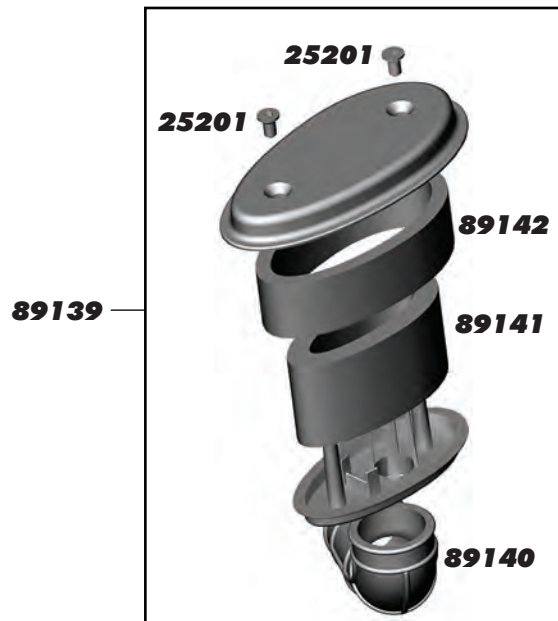

:: Clutch

25237	5x10x4 Bearings	2
89127	Clutch Bell, 17T	1
89132	Clutch Bell, 16T - Kit	1
89133	Clutch Springs 1.0 - Kit	3
89134	Clutch Shoes w/ Shims, Set	1
89135	Clutch Nut	1
89136	Flywheel (Hard Anodized)	1
89137	Clutch Shims	4
89138	Flywheel Collet	1
89148	Clutch Bell Shim Set	1
89157	0.9 Clutch Springs	3
89158	1.1 Clutch Springs	3
89159	Short Clutch Nut	1
89218	3x8mm Washer	10
89223	3x8mm SHCS	10
89265	Fiber Clutch Shoes	3
89375	Clutch Bell, 14T	1
89376	Clutch Bell, 13T	1