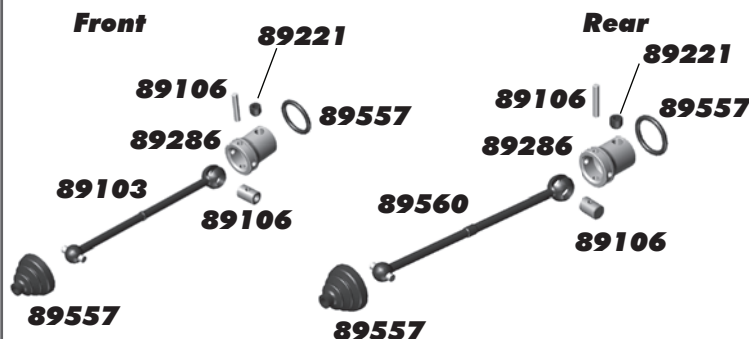

:: Center CVA's

89103	RC8 Center CVA Bone	2
89106	RC8 Center CVA Rebuild Set	1
89221	5x4mm Setscrew	10
89286	RC8 Gearbox Input Cup, Aluminum	2
89557	Pin Retainer O-Ring / Boot	2 ea.
89560	RC8 Rear Center Drive Shaft +3mm	1