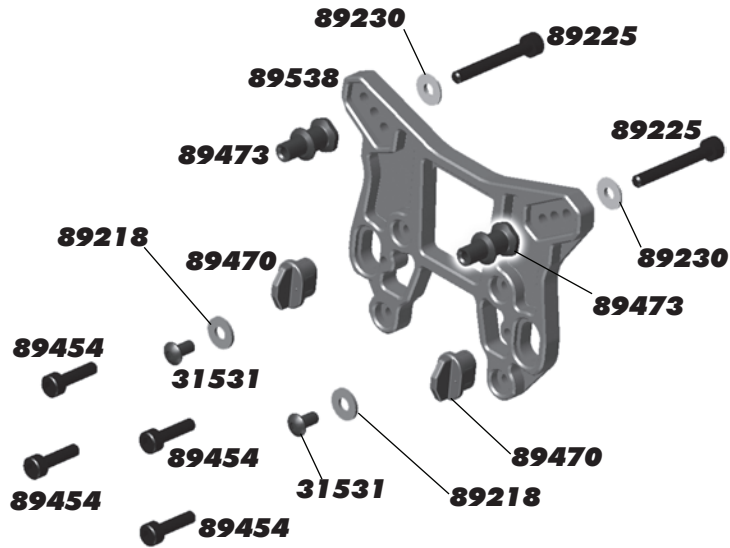

:: Front Shock Tower

31531	3x6mm BHCS	6
89218	3x8mm Washer	10
89225	3x24mm SHCS	10
89230	Silver Cone Washer	10
89454	3x12mm SHCS	10
89470	RC8B Shock Tower Hinge Pin Bushings, Set	1
89473	RC8B Steel Shock Stand-offs	4
89538	RC8.2 Front Tower, Aluminum	1