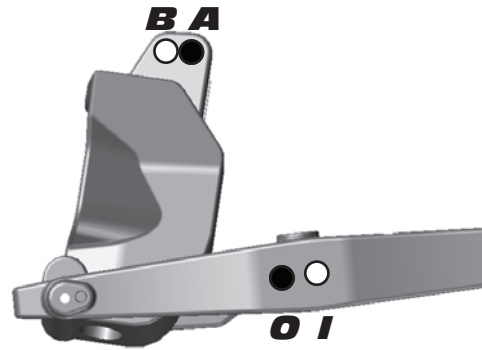

Ride Height: 28mm

Rear Suspension

Wheelbase:

1. Long ☐
2. Medium ☐
3. Short ☒