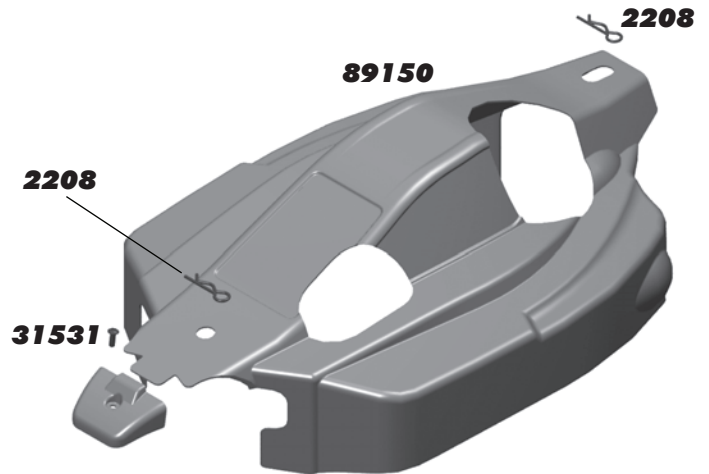

:: Body / Decals

1737	FT Body Scissors	1
2208	Large Hood Pins	6
31531	3x6mm BHCS	6
89150	RC8 Body w/Window Mask (Clear)	1
89275	RC8 RTR Body (Black)	1
89276	RC8 RTR Body (White)	1
89277	RC8 RTR Body Wrap Decals	1
89475	RC8B Decal Sheet	1
89523	RC8e Body w/Window Masks (Clear)	1
89559	RC8.2 Decal Sheet	1