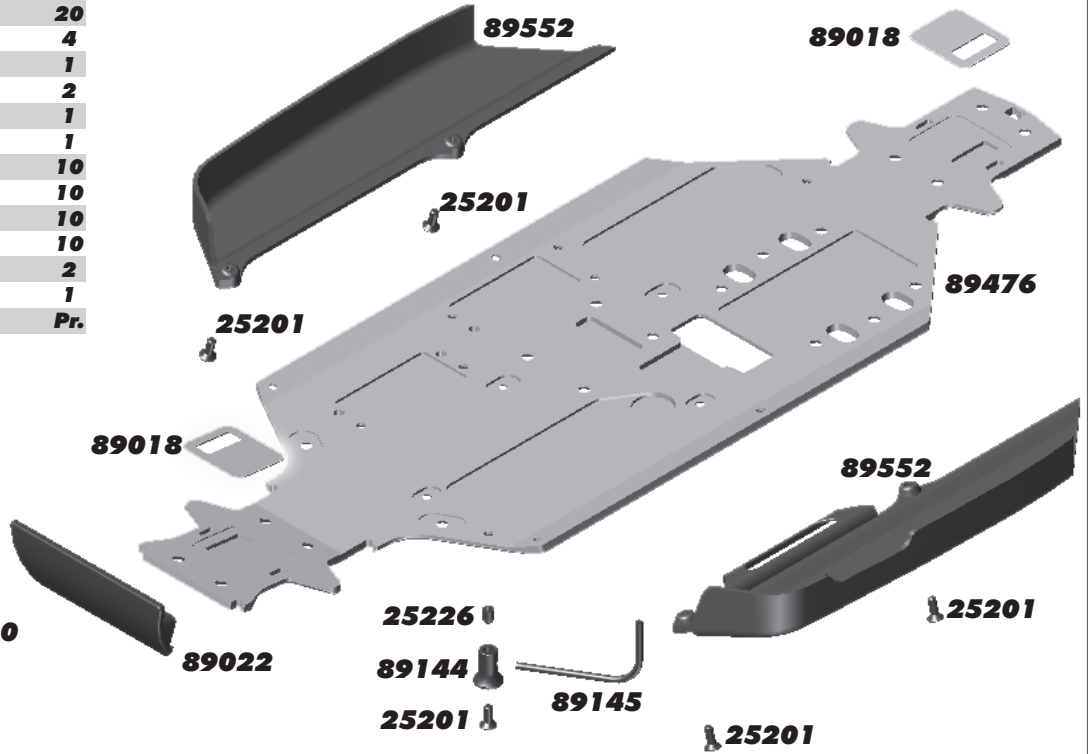

:: Chassis

25201	3x8mm FHCS	20
25226	4x5mm Setscrew	20
89018	RC8 Gearbox Gasket	4
89022	RC8 Front Bumper	1
89130	RC8 Engine Mount Plates	2
89144	RC8 Pipe Mount	1
89145	RC8 Pipe Mount Wire	1
89207	4x12mm BHCS	10
89213	4x6mm FHCS	10
89224	3x16mm SHCS	10
89231	3mm Lock Washer	10
89257	RC8 Engine Mount	2
89476	RC8B +3mm Chassis	1
89552	RC8.2 Side Guards	Pr.