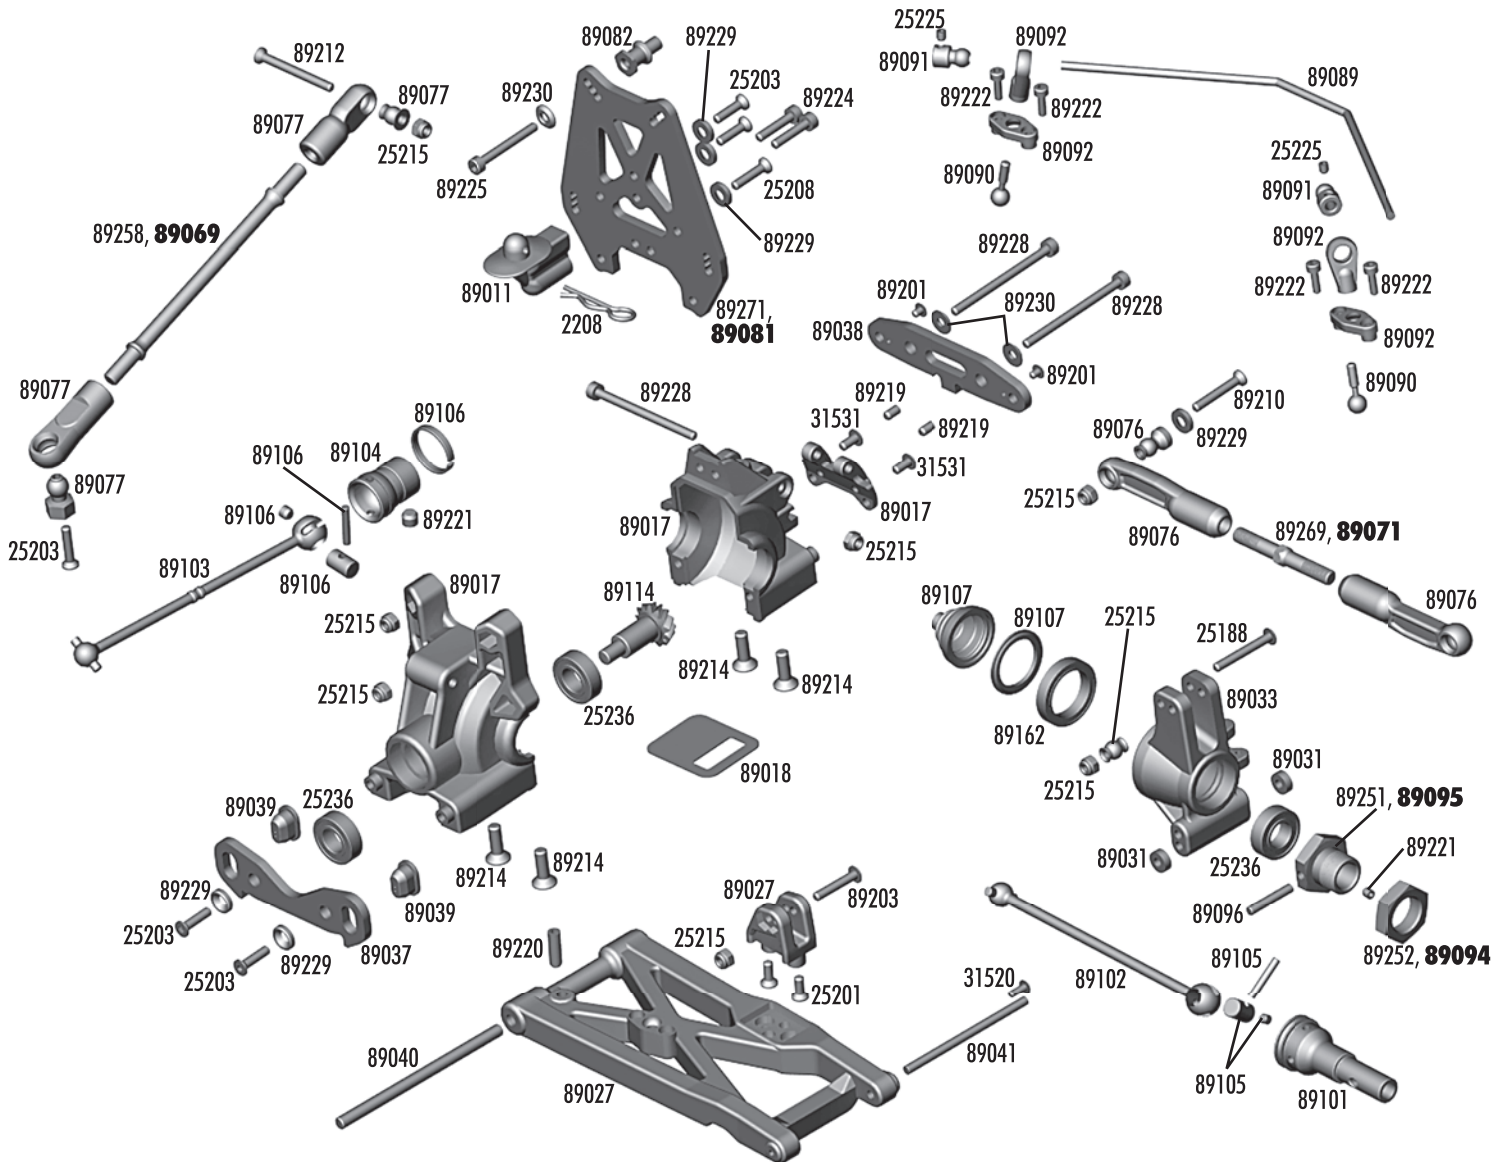

:: Exploded View - Rear End

Bold denotes Factory Team upgrade part

Part #	Description	Qty	Part #	Description	Qty
2208	Large Hood Pins	6	89091	Anti-Roll Bar Socket Joint	Set
25188	3x20mm BHCS	20	89092	Anti-Roll Bar Pivot Retainers/Eyelets	Set
25201	3x8mm FHCS	20	89094	Wheel Hex Nuts	2
25203	3x12mm FHCS	20	89095	Wheel Hex	2
25215	M3 Locknut	20	89096	Wheel Hex Pins	4
25225	3x3mm Setscrew	20	89101	CVA Axle, rear	2
25236	8x16x5 Bearings	2	89102	CVA Bone, front/rear	2
31520	2.5x6mm BHCS	6	89103	CVA Bone, center	2
31531	3x6mm BHCS	6	89104	CVA Input Shaft U-Joint, center	2
89011	Body Mounts, includes front & rear	Set	89105	CVA Rebuild Kit, front/rear	Set
89017	FR/RR Gearbox	Set	89106	CVA Rebuild Kit, center	Set
89018	Gearbox Gasket	4	89107	CVA Bearing Shield/Boot, rear	2
89027	Lower Arms w/Shock Risers, rear	Set	89114	Diff Pinion Gear	1
89031	Caster/Hub Spacers	Set	89162	15x21x4 Bearing	2
89033	Hub Carrier	Pr.	89201	2.5x3mm BHCS	10
89037	Arm Mount C	1	89203	3x16mm BHCS	10
89038	Arm Mount D	1	89210	3x20mm FHCS	10
89039	Hinge Pin Bushings, includes 1 dot, 2 dot & 3 dot	Set	89212	3x30mm FHCS	10
89040	Inner Hinge Pins	Set	89214	4x12mm FHCS	10
89041	Outer Hinge Pins	Set	89219	3x5mm Setscrew	10
89069	Chassis Brace Set, rear	Set	89220	4x12mm Setscrew	10
89071	Turnbuckles, 5mm	Pr.	89221	5x4mm Setscrew	10
89076	Camber Rod Ends	Set	89222	2.5x8mm SHCS	10
89077	Chassis Brace Rod Ends	Set	89224	3x16mm SHCS	10
89081	Shock Tower, rear	1	89225	3x24mm SHCS	10
89082	Shock Standoffs	4	89228	3x40mm SHCS	10
89089	Anti-Roll Bar, 2.8mm	1	89229	Blue Countersunk Washers	10
89090	Anti-Roll Bar Ball Joint	4	89230	Silver Cone Washers	10