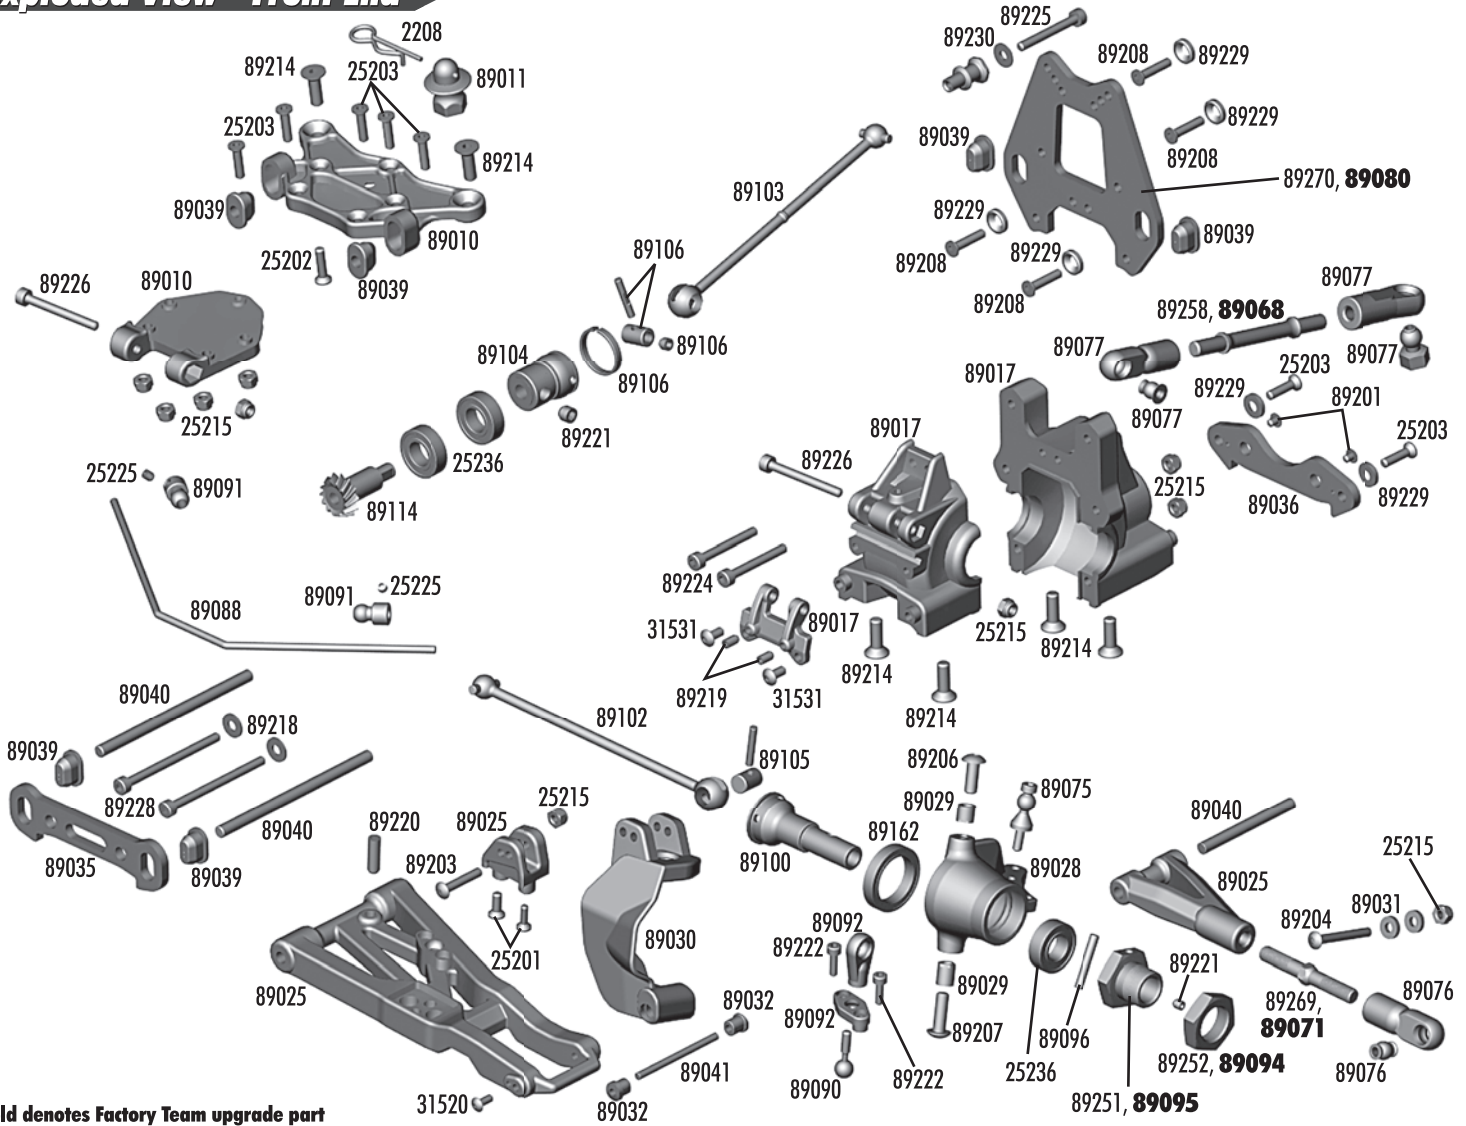

RC8 :: *Catalog & Parts Listing*

80900: RC8 Factory Built
80905: RC8 Ready-To-Run (RTR)

1/8th Scale Nitro Powered 4WD Racing Buggy

:: Exploded View - Front End

Bold denotes Factory Team upgrade part

Part #	Description	Qty
25201	M3x8 FHCS	20
25202	M3x10 FHCS	20
25203	M3x12 FHCS	20
25215	M3 Locknut	20
25225	M3x3 Set Screw	20
25236	3x16x5 Bearing	2
31520	M2.5x6 BHCS	6
31531	M3x6 BHCS	6
89010	Top Plate, upper and lower	Set
89011	Body Mounts, front and rear	Set
89017	Gearbox, front/rear inboard, swaybar mount, diff gasket	Set
89025	Suspension Arms, front, upper/lower, shock risers	Pr.
89028	Steering Blocks, left/right	Set
89029	Steering Block Bushings, top/bottom with screws	Set
89030	Caster Blocks, 16 degree	Pr.
89031	Caster/Hub Spacers	Set
89032	Caster Angle Bushings, 14/16/18 degrees	Set
89035	Arm Mount A	1
89036	Arm Mount B	1
89039	Hinge Pin Bushings, 1/2/3 dot	Set
89040	Inner Hinge Pins, front, upper/lower	Set
89041	Outer Hinge Pins, front/rear	Set
89068	Chassis Brace Set, front	Set
89071	Camber Turnbuckles, 5mm/38mm	2
89075	Steering Ballstuds	4
89076	Camber Rod Ends, eyelets and ball joints	Set
89077	Chassis Brace Rod Ends, eyelets and ball joints	Set
89080	Shock Tower	1
89082	Shock Standoffs	4
89088	Anti-Roll Bar, 2.5mm, silver	1
89090	Anti-Roll Bar Ball Joint	4