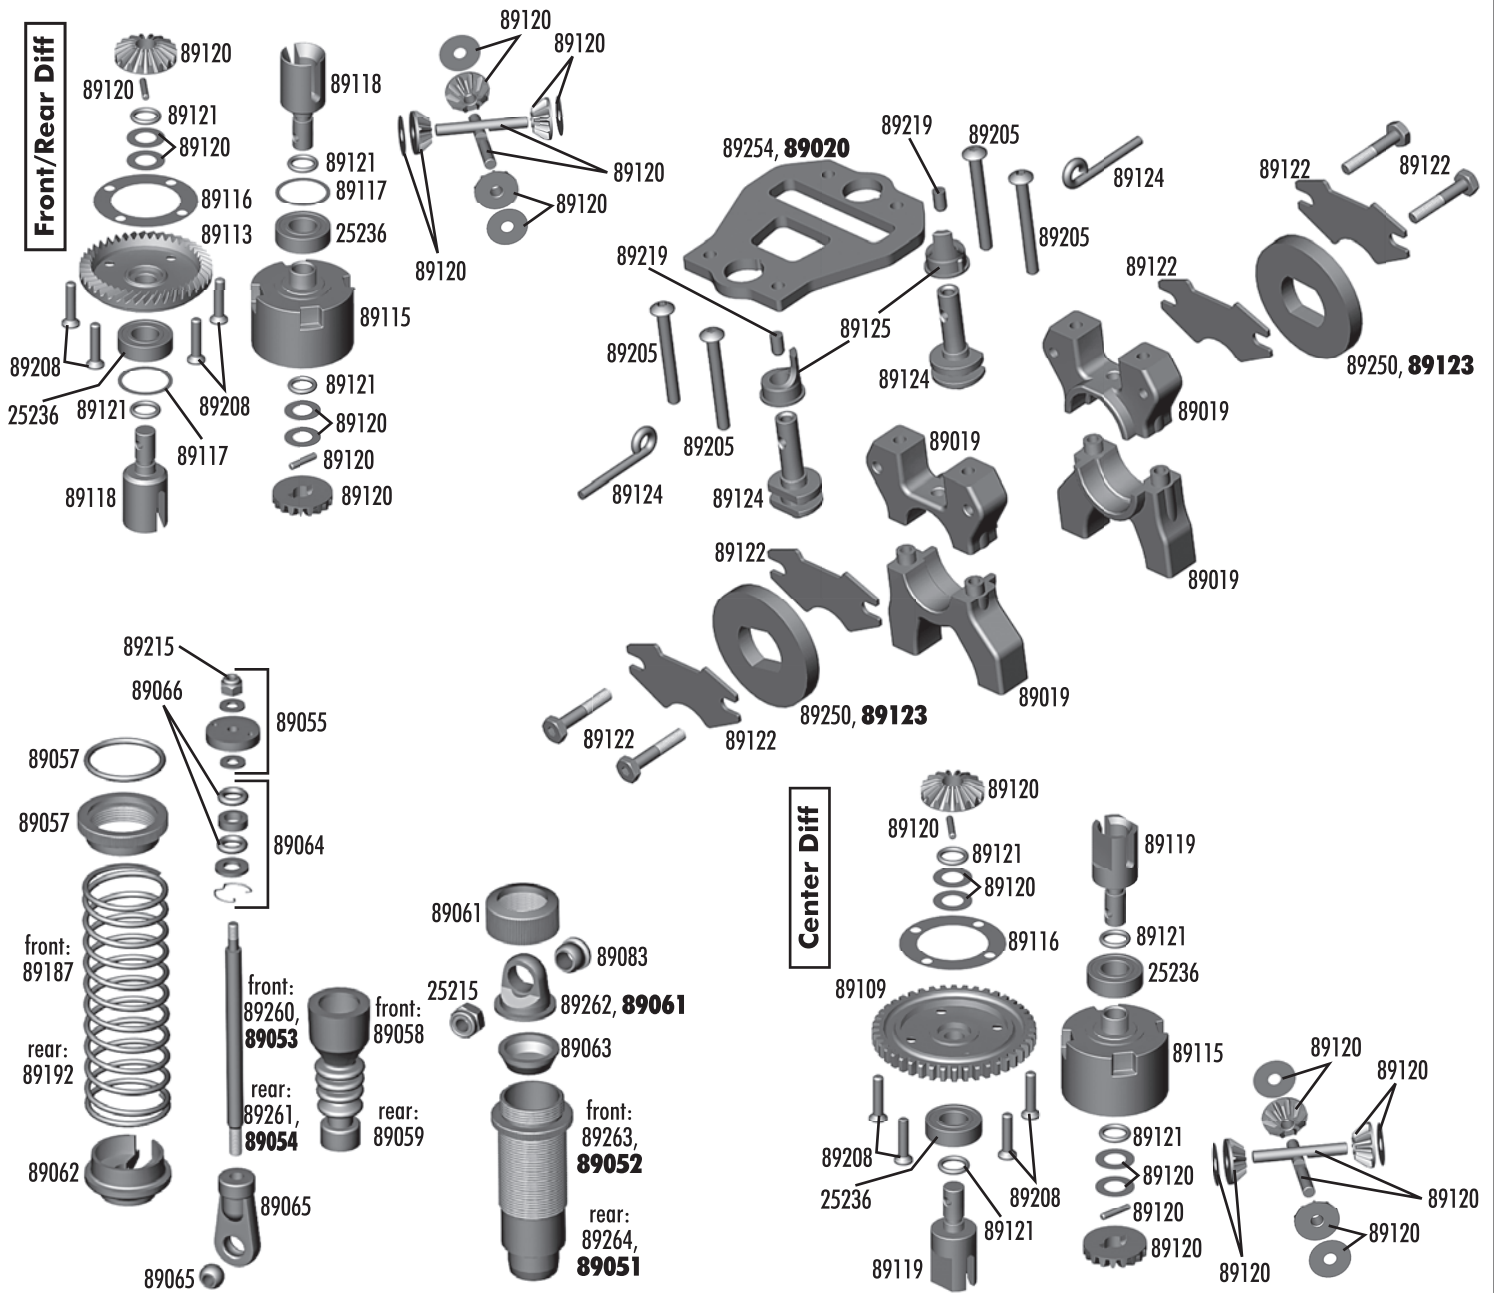

:: Exploded View - Diffs / Center Bulkhead / Shocks

Bold denotes Factory Team upgrade part

Part #	Description	Qty
25236	8x16x5 Bearing	2
89019	Center Bulkhead	1
89020	Center Bulkhead Top Plate	1
89109	Spur Gear, 44 tooth, includes diff gasket (kit)	1
89113	Diff Ring Gear, includes diff gasket	1
89115	Diff Housing	1
89116	Diff Gasket	4
89117	Diff Shims	8
89118	Diff Outdrives	2
89119	Center Diff Outdrives	2
89120	Diff Sun/Planet Gears, includes washers and pins	Set
89121	Diff O-Rings, big and small	Set
89122	Brake Pads, includes bolts	2
89123	Brake Disc	2
89124	Brake Cams/Lever	2
89125	Brake Cam Bushing	2
89205	3x26mm BHCS	10
89208	3x14mm FHCS	10
89219	3x5mm Setscrew	10

Part #	Description	Qty
25215	M3 Locknut	20
89051	Threaded Rear Shock Body, includes threaded shock collar and collar o-ring	Pr.
89052	Threaded Front Shock Body, includes threaded shock collar and collar o-ring	Pr.
89053	Front Shock Shaft, gold, 29mm	2
89054	Rear Shock Shaft, gold, 38mm	2
89055	Shock Piston Set, includes 14, 15, 16	Set
89057	Threaded Shock Collars & O-Rings	2
89058	Shock Boots, front	4
89059	Shock Boots, rear	4
89061	Shock Caps & Retainers	Set
89062	Shock Spring Cup	4
89063	Shock Bladders	8
89064	Shock Rebuild Kit, for 4 shocks	Set
89065	Shock Rod Ends, includes ends and balls	Set
89066	Shock O-Rings	8
89083	Shock Bushings	4
89187	Front Springs, 70 rate (kit)	Pr.
89192	Rear Springs, 59 rate (kit)	Pr.
89215	Shock Piston Locknut	10