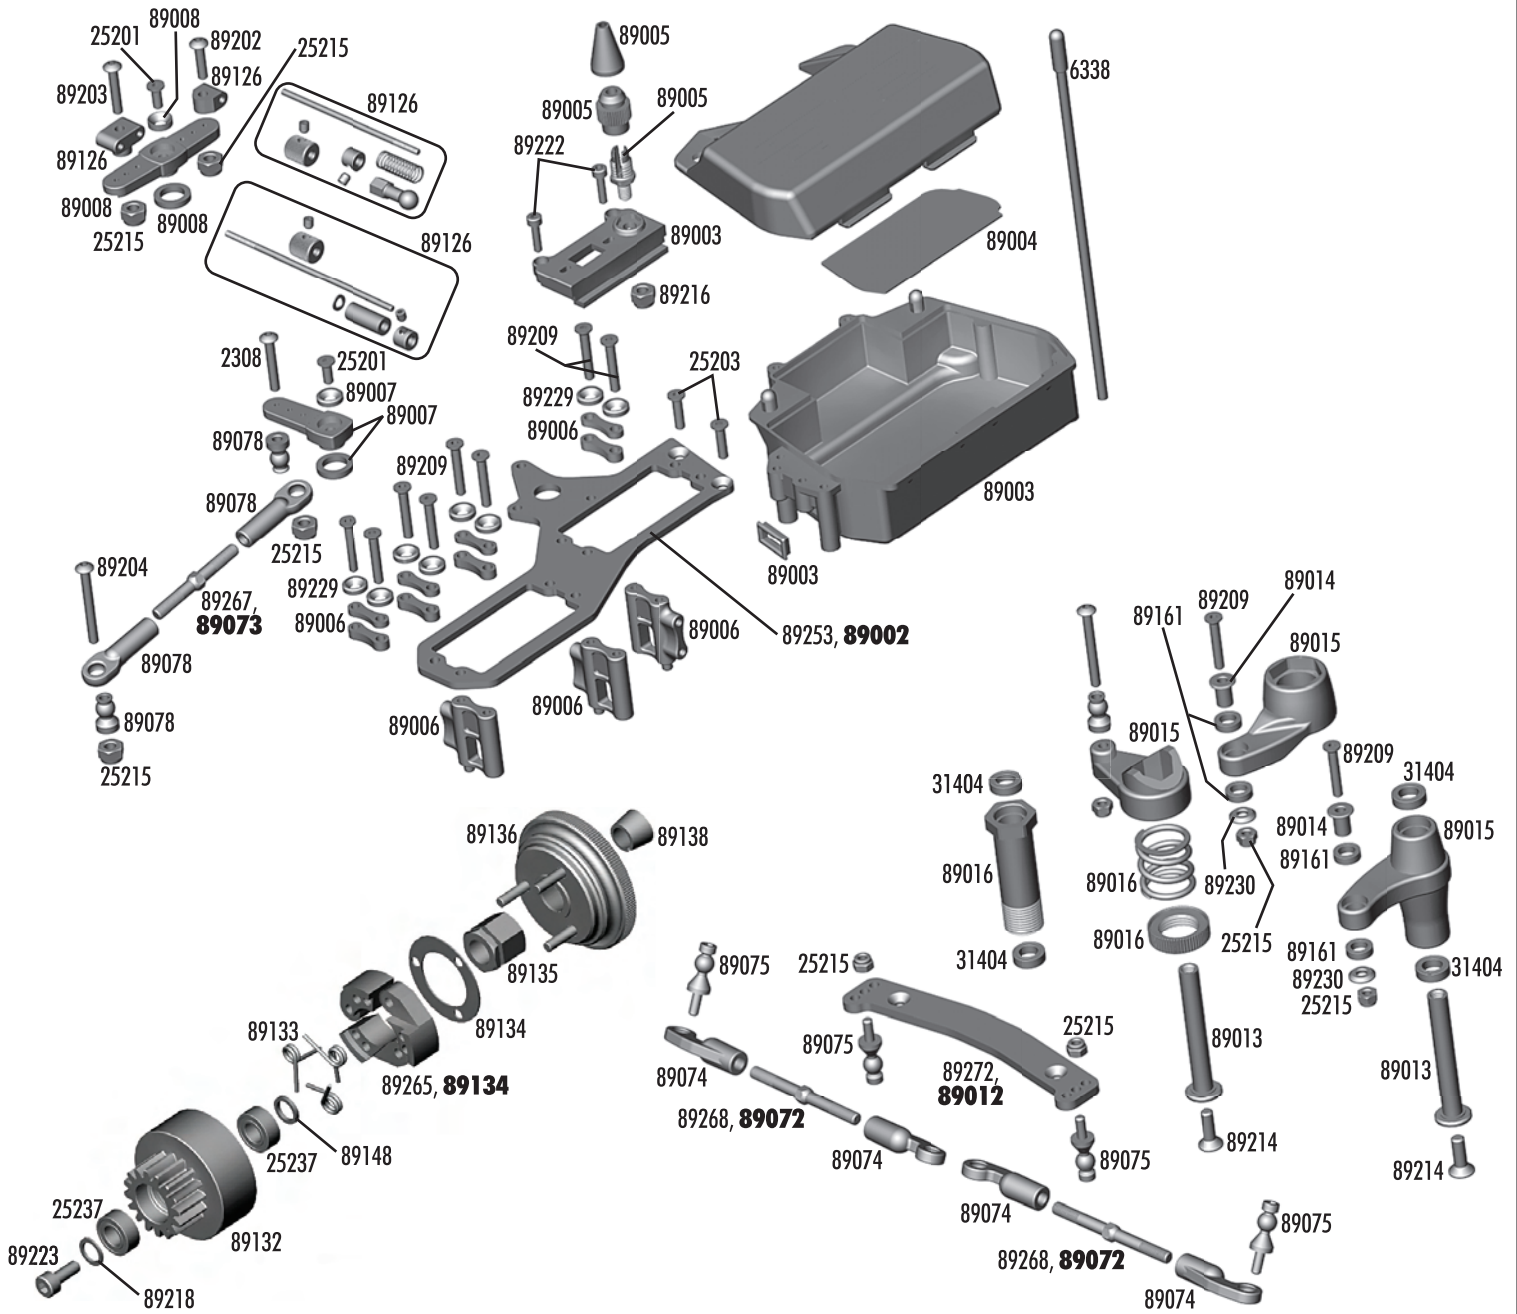

:: Exploded View - Radio Tray & Steering

Bold denotes Factory Team upgrade part

Part #	Description	Qty
2308	3x18mm BHCS	6
6338	Antenna Tube, 12", black	1
25201	3x8mm FHCS	20
25203	3x12mm FHCS	20
25215	M3 Locknut	20
25237	5x10x4 Bearing	2
31404	6x10mm Bearing	2
89002	Radio Tray, carbon fiber	1
89003	Receiver/Battery Box, includes foam pads	Set
89004	Receiver Box Pads, includes 1 top & 1 bottom	Set
89005	Antenna Mount	Set
89006	Servo Mounts/Spacers	Set
89007	Steering Servo Horns, includes horn rings	Set
89008	Throttle Servo Horns, includes horn rings	Set
89012	Steering Rack, carbon fiber	1
89013	Steering Post	2
89014	Steering Rack Post	2
89015	Bellcranks & Servo Servo Plastic	Set
89016	Servo Saver Spring, Bolt and Retainer	Set
89072	Steering Turnbuckles, 4mm/42mm	2
89073	Servo Turnbuckle, 4mm/32mm	1
89074	Steering Rod Ends	4

Part #	Description	Qty
89075	Steering Ballstuds	4
89078	Servo Link Rod Ends, includes eyelets and ball joints	Set
89126	Brake/Throttle Linkage	Set
89132	Clutch Bell 16T	1
89133	1.0mm Clutch Spring	3
89134	Clutch Shoes & Shim	Set
89135	Clutch Nut	1
89136	Flywheel, hard anodized	1
89138	Flywheel Collet	1
89148	Clutch Bell Shim Set	Set
89161	Steering Bearing Set	Set
89202	3x12mm BHCS	10
89203	3x16mm BHCS	10
89204	3x24mm BHCS	10
89209	3x18mm FHCS	10
89214	4x12mm FHCS	10
89216	M4 Locknut	10
89218	Washer	10
89222	2.5x8mm SHCS	10
89223	3x8mm SHCS	10
89229	Blue Countersunk Washers	10
89230	Silver Cone Washers	10