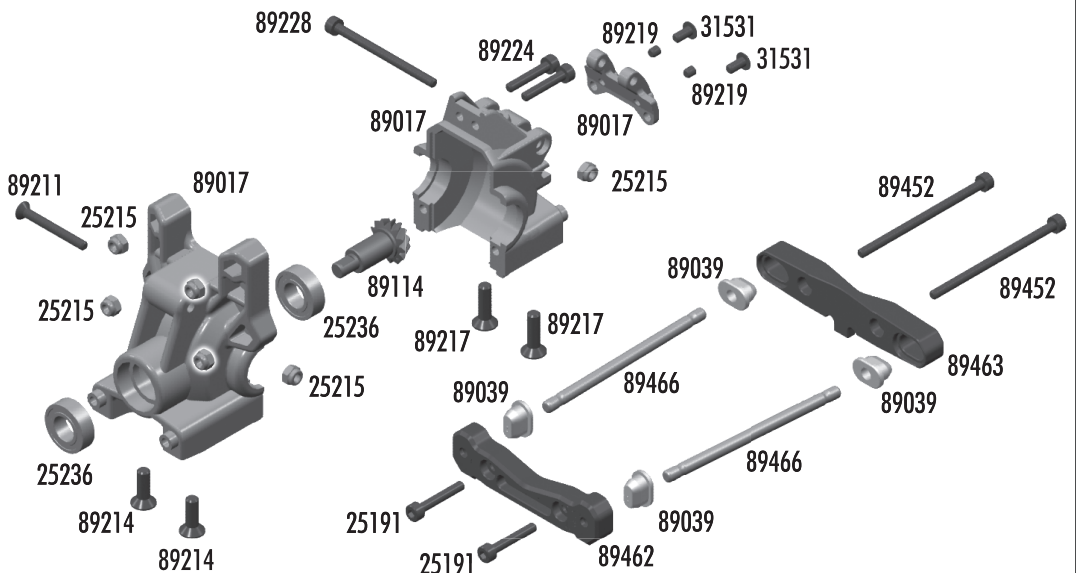

:: Rear Gearbox

25191	3x18mm shcs	20
25215	M3 locknut	20
25236	8x16x5 bearing	2
31531	3x6mm bhcs	6
89017	RC8 FR/RR gearbox	Set
89039	RC8 hinge pin bushings	Set
89114	RC8 diff pinion gear	1
89211	3x26mm fhcs	10
89214	4x12mm fhcs	10
89217	4x14mm fhcs	10
89219	3x5mm setscrew	10
89228	3x40mm shcs	10
89452	3x50mm shcs	10
89462	RC8 aluminum C - plate	1
89463	RC8 aluminum D - plate w/pins	Set
89466	RC8B inner hinge pins, 4mm HMA	Set