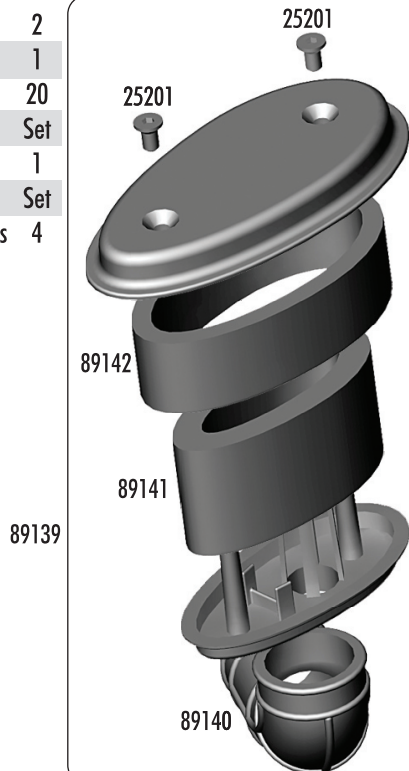

:: Air Filter

3719	6" nylon wire ties	2
7710	Pre-filter oil	1
25201	3x8mm fhcs	20
89139	RC8 air filter set	Set
89140	RC8 air filter hose	1
89141	Air filter elements	Set
89142	Air filter outer elements	4