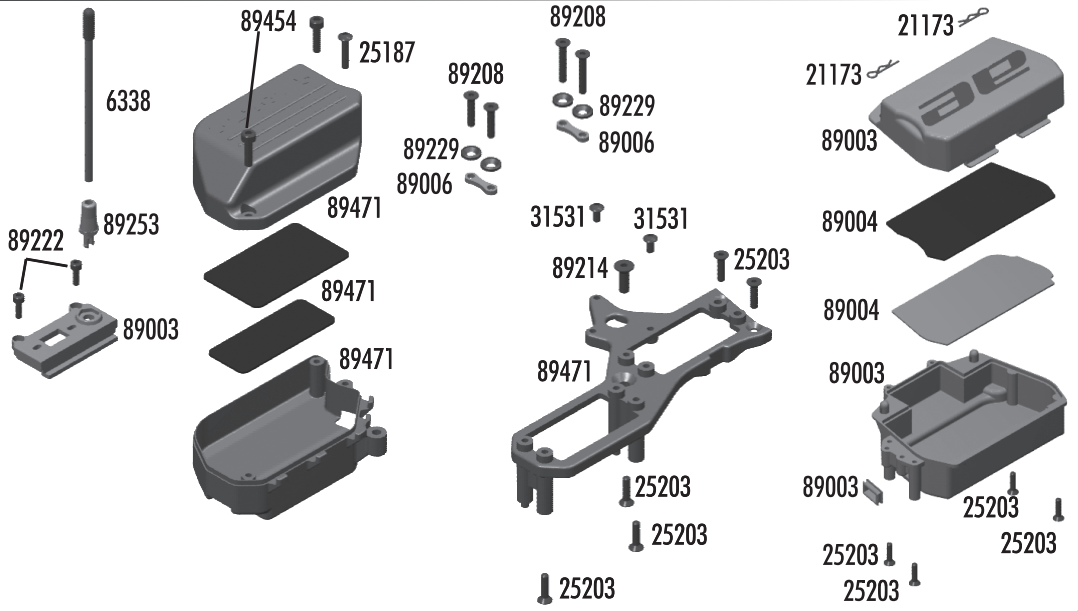

:: Radio Tray

6338	Antenna tube and cap	1
21173	18T body clips	12
25187	3x14mm bhcs	20
25203	3x12mm fhcs	20
31531	3x6mm bhcs	6
89003	RC8 receiver / battery box	Set
89004	RC8 receiver box pads	Set
89005	aluminum antenna mount	Set
89006	RC8 servo mount spacers	Set
89208	3x14mm fhcs	10
89214	4x12mm fhcs	10
89222	2.5x8mm shcs	10
89229	blue countersunk washers	10
89253	Antenna mount	Set
89454	3x12mm shcs	10
89471	RC8.1 forward battery box and radio tray	Set