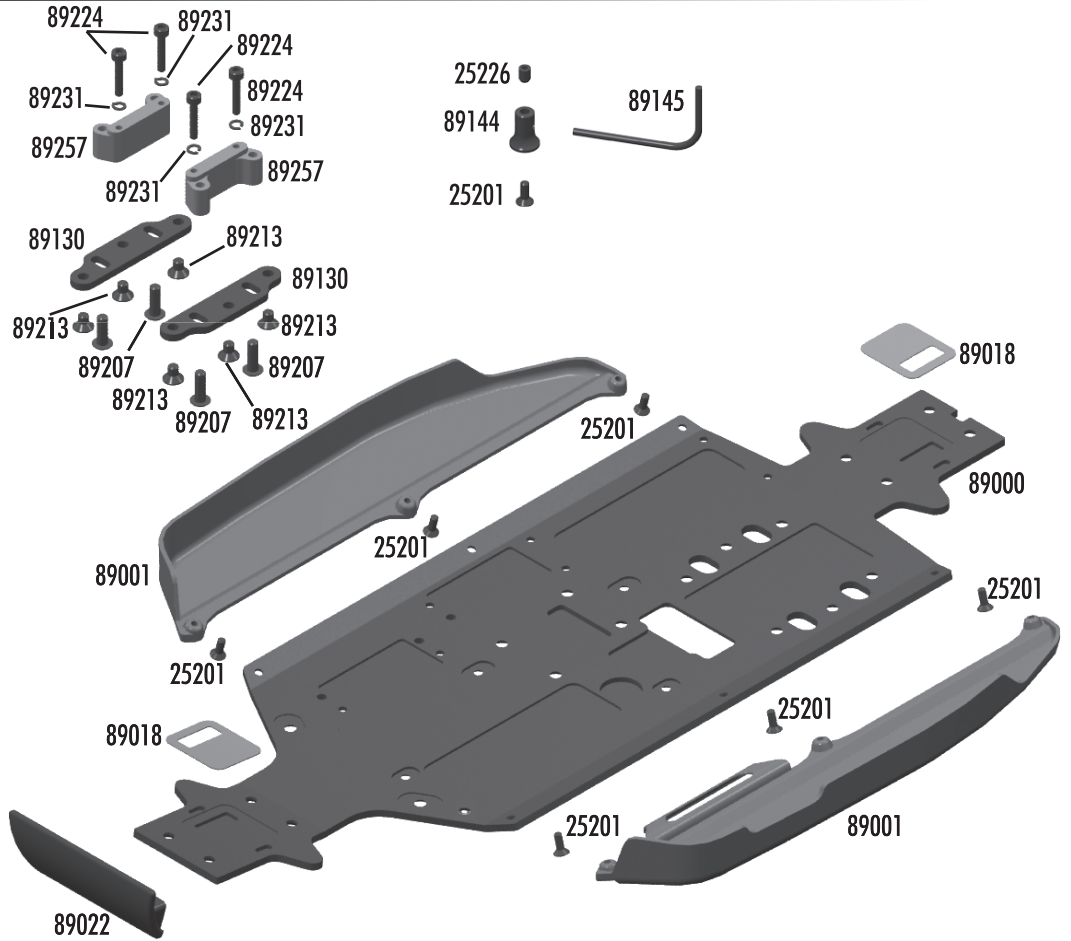

:: Chassis

25201	3x8mm fhcs	20
25226	4x5mm setscrew	20
89000	RC8 chassis black (hard anodized)	1
89001	RC8 side guards (L/R)	Pr.
89018	RC8 gearbox gasket	4
89022	RC8 front bumper	1
89130	RC8 engine mount plates	2
89144	RC8 pipe mount	1
89145	RC8 pipe mount wire	1
89207	4x12mm bhcs	10
89213	4x6mm fhcs	10
89224	3x16mm shcs	10
89231	3mm lock washer	10
89257	RC8 engine mount	2