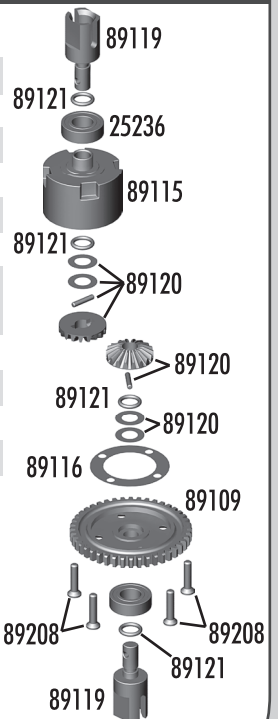

:: Lubes and Adhesives

1105	Green Slime Shock Lube	4cc
1596	FT Locking Compound	10ml
1597	FT Tire Adhesive (medium)	.70oz
6588	Black Grease	4cc
6591	Diff Lube	4cc
6636	Silicone Lube	4cc
6727	Servo Tape Strips	2

:: Center Diff

25236	8x16x5 Bearings	2
89109	Spur gear 44T, includes diff gasket - Kit	1
89110	Spur gear 46T, includes diff gasket	1
89111	Complete center diff	Set
89115	Diff housing	1
89116	Diff gasket	4
89119	Center diff outdrives	2
89120	Diff sun/planet gears, includes washers and pins	Set
89121	Diff O-rings, big and small	Set
89208	3x14mm FHCS	10
89372	Spur gear 50T, includes diff gasket	1
89373	Spur gear 52T, includes diff gasket	1
89374	Spur gear 54T, includes diff gasket	1