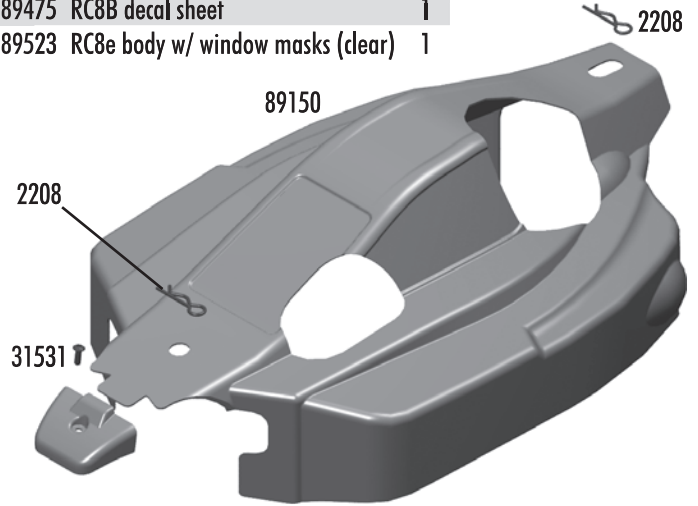

:: Body / Decals

1737	FT body scissors	1
2208	Large hood pins	6
31531	3x6mm bhcs	6
89150	RC8 body w/ window mask (clear)	1
89275	RC8 RTR body (black)	1
89276	RC8 RTR body (white)	1
89277	RC8 RTR body wrap decals	1
89475	RC8B decal sheet	1
89523	RC8e body w/ window masks (clear)	1