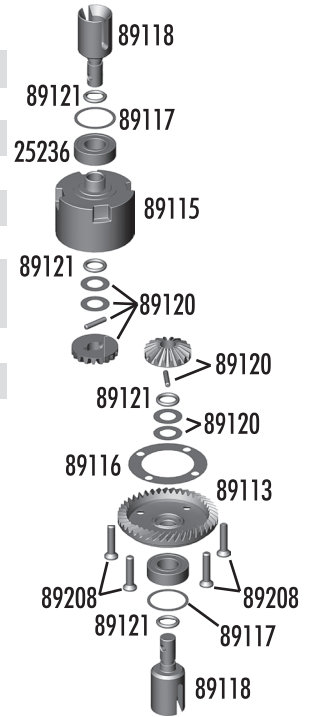

:: Front and Rear Diffs

25236	8x16x5 Bearings	2
89112	Complete diff	1
89113	Diff ring gear, includes diff gasket	1
89115	Diff housing	1
89116	Diff gasket	4
89117	Diff shims	8
89118	Diff outdrives	2
89120	Diff sun/planet gears, includes washers and pins	Set
89121	Diff O-rings, big and small	Set
89208	3x14mm FHCS	10