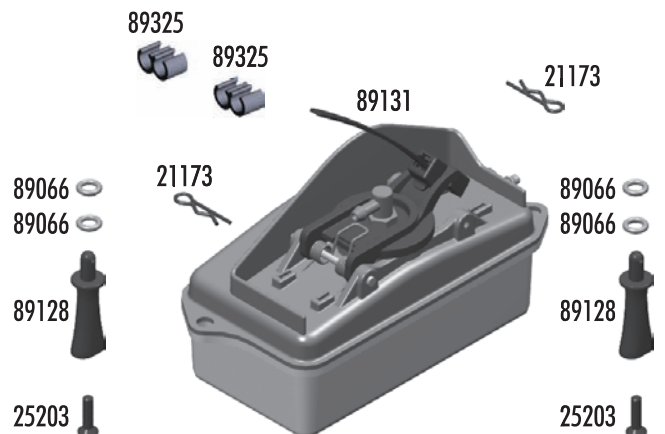

:: Fuel Tank

21173	18T body clips	12
25203	3x12mm fhcs	20
89066	Shock O-rings	8
89128	Fuel tank mount	Set
89131	RC8 fuel tank	1
89325	Fuel line clips	Set