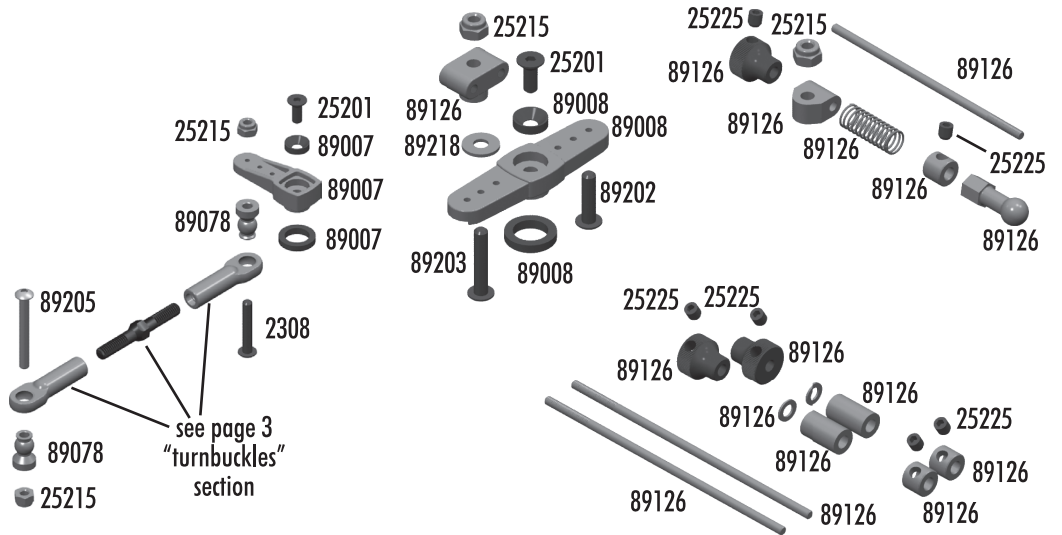

:: Throttle / Brake / Steering Linkage

2308	3x18mm bhcs	6
25201	3x8mm fhcs	20
25215	M3 locknut	20
25225	3x3mm setscrew	20
89007	Steering servo horns	Set
89008	Throttle servo horns	Set
89078	RC8 servo link rod ends	Set
89126	RC8 linkage set	Set
89202	3x12mm bhcs	10
89203	3x16mm bhcs	10
89205	3x26mm bhcs	10
89218	3x8mm washer	10