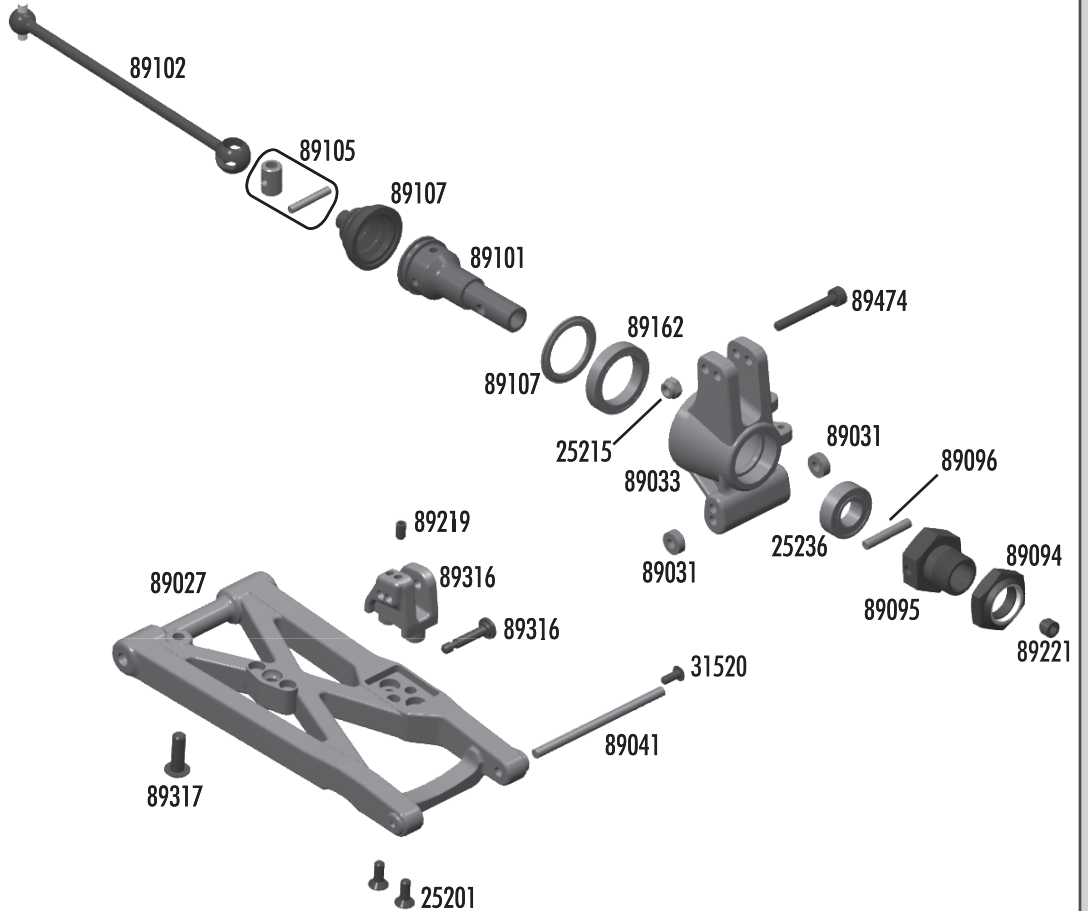

:: Rear Suspension

25201	3x8mm fhcs	20
25215	M3 locknut	20
25236	8x16x5 bearings	2
31520	2.5x6mm bhcs	6
89027	RC8 rear lower arms	Pr.
89031	RC8 caster / hub spacers	Set
89033	RC8 hub carriers	Pr.
89041	RC8 outer hinge pins	Set
89094	Nyloc wheel hex nuts (blue)	4
89095	RC8 wheel hex (aluminum)	Pr.
89096	RC8 wheel hex pins	4
89101	RC8 rear cva axle	2
89102	RC8 front / rear cva bone	2
89105	RC8 cva rebuild FR/RR	Set
89107	RC8 rear cva shield / boot	Set
89162	15x21x4 bearing	2
89219	3x5mm setscrew	10
89221	5x4mm setscrew	10
89316	RC8T shock riser w/ pins	Set
89317	RC8T droop screws	8
89474	3x22mm shcs	10