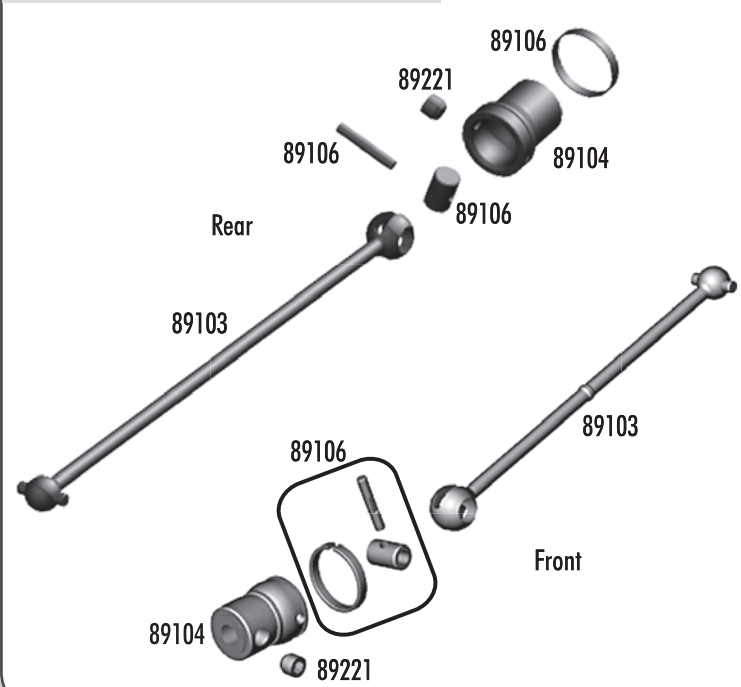

:: Center CVA's

89103	RC8 center cva bone	2
89104	RC8 cva input cup	2
89106	RC8 center cva rebuild	Set
89221	5x4mm setscrew	10