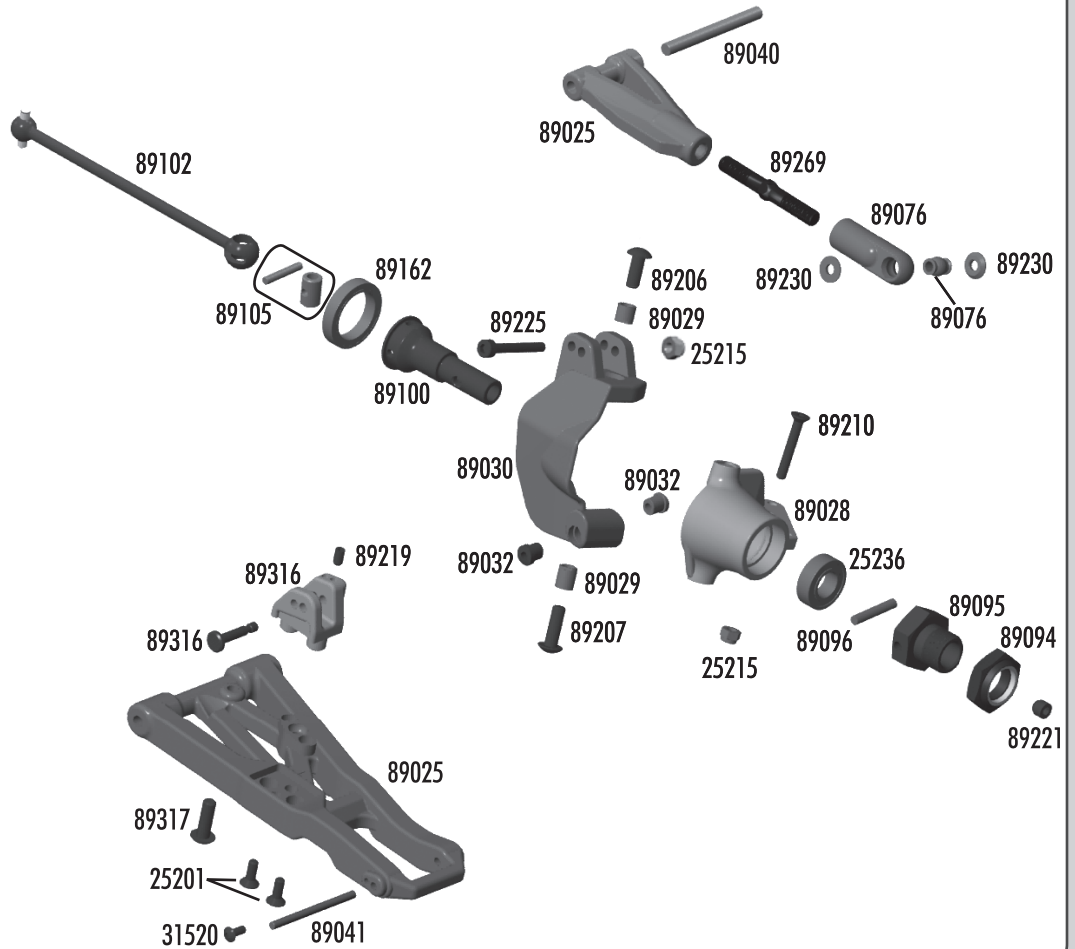

:: Turnbuckles

89074	Steering rod ends	4	Front Camber 89269
89076	Camber rod ends	4	
89077	Chassis brace rod ends	Set	
89078	Servo link rod ends	Set	
89267	32mm steel turnbuckle	2	
89269	38mm steel turnbuckle	2	
89526	50mm steel turnbuckle	2	

:: Chassis Braces

25215	M3 locknut	20
89068	RC8 pivot chassis brace set (front)	Set
89069	RC8 pivot chassis brace set (rear)	Set
89077	Chassis brace rod ends	Set
89209	3x18mm fhcs	10
89238	FT aluminum chassis brace (front)	1
89239	FT aluminum chassis brace (rear)	1
89258	RC8 chassis braces, plastic - Kit (front, rear)	Set

:: Front Gearbox

25215	M3 locknut	20
25236	8x16x5 bearing	2
31531	3x6mm bhcs	10
89017	FR/RR gearbox	1
89039	Hinge pin bushings	Set
89114	Diff pinion gear	1
89214	4x12mm fhcs	10
89217	4x14mm fhcs	10
89219	3x5mm setscrew	10
89224	3x16mm shcs	10
89227	3x28mm shcs	10
89230	Silver cone washer	10
89279	3x45mm shcs	10
89460	RC8 aluminum A-plate	1
89461	RC8 aluminum B-plate w/pins	Set
89466	RC8B inner hinge pins, 4mm-HMA	Set
89472	RC8B front bulkhead spacer	1
89474	3x22mm fhcs	0

:: Front Suspension

25201	3x8mm fhcs	20
25215	M3 locknut	20
25236	8x16x5 bearing	2
31520	2.5x6mm bhcs	6
89025	RC8 front arms	Pr.
89028	RC8 steering blocks	Pr.
89029	Steering block bushings	Set
89030	RC8 caster blocks	Pr.
89032	Caster angle bushings	Set
89040	RC8 inner hinge pins	Set
89041	RC8 outer hinge pins	Set
89076	RC8 camber rod ends	Set
89094	Nyloc wheel hex nuts (blue)	4
89095	RC8 wheel hex (aluminum)	Pr.
89096	RC8 wheel hex pins	4
89100	RC8 front cva axle	2
89102	RC8 front / rear cva bone	2
89105	RC8 cva rebuild FR/RR	Set
89162	15x21x4 bearing	2
89206	4x10mm bhcs	10
89207	4x12mm bhcs	10
89210	3x20mm fhcs	10
89219	3x5mm setscrew	10
89221	5x4mm setscrew	10
89225	3x24mm shcs	10
89230	Silver cone washer	10
89316	RC8T shock riser w/pins	Set
89317	RC8T droop screws	8