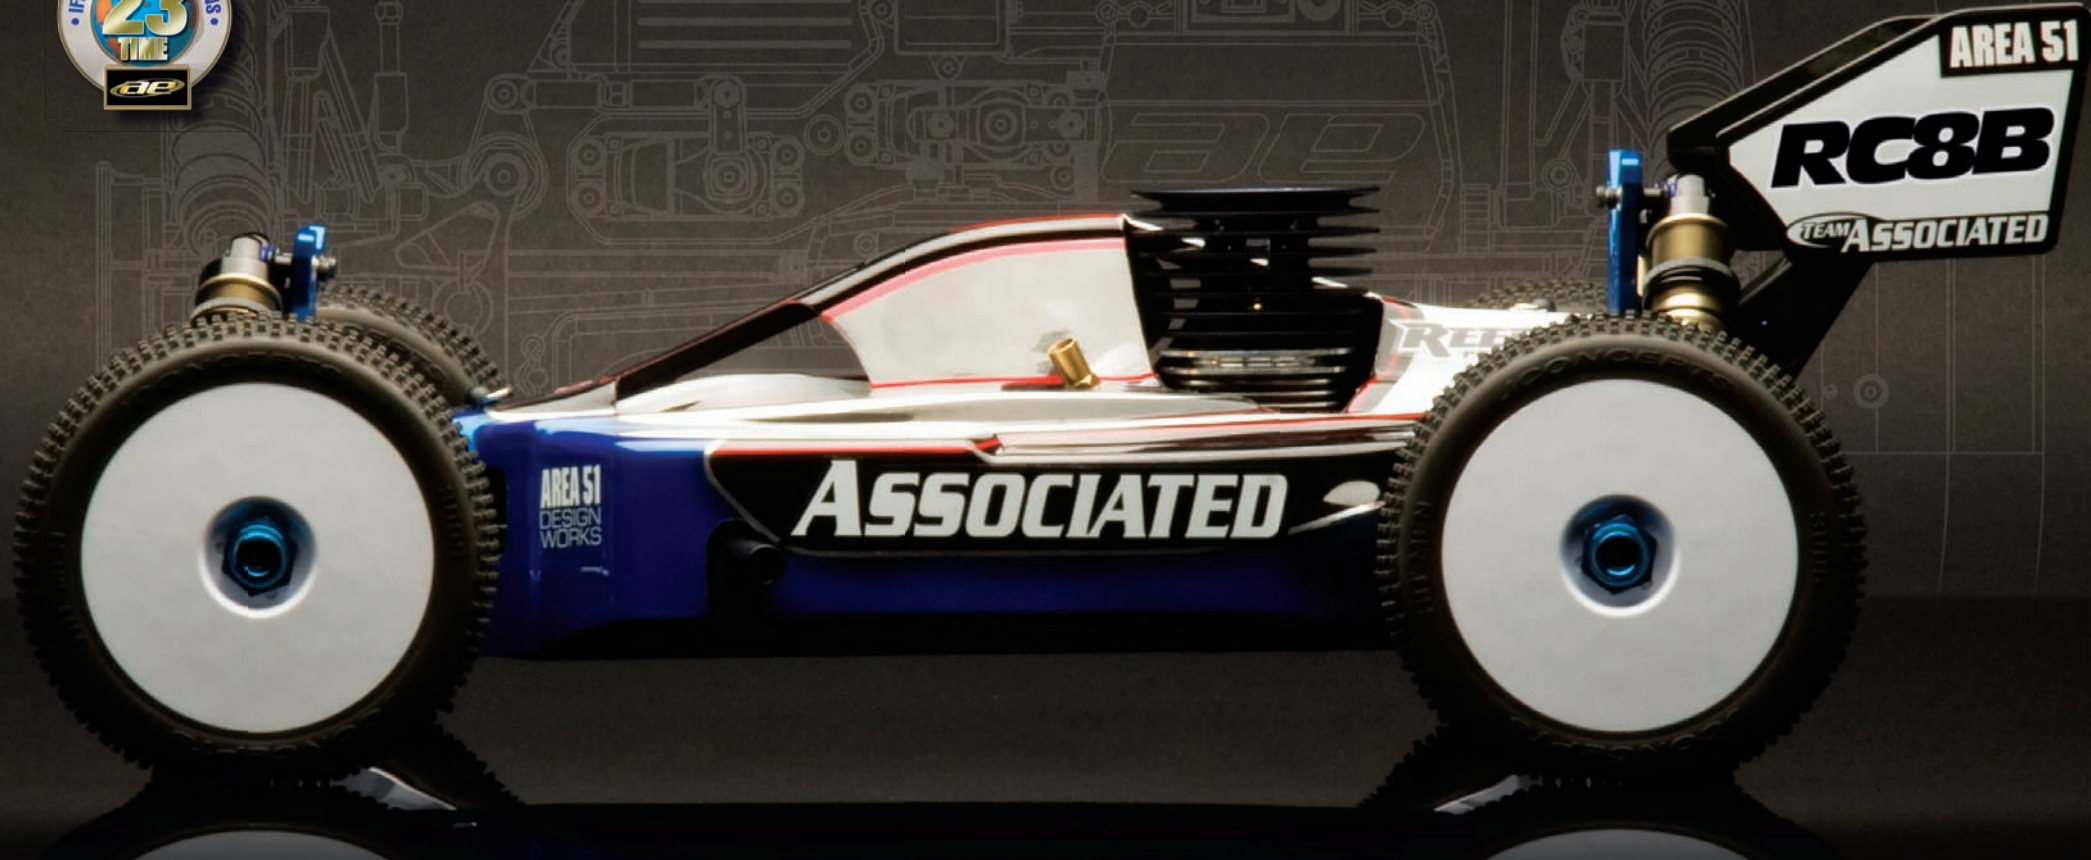

RC8B FACTORY Team

1:8 Scale Nitro 4WD Offroad Buggy Kit
80902

1:8 Scale Nitro 4WD Offroad Buggy Kit Catalog

TEAM ASSOCIATED

:: Shocks

25612	M3 locknut with flange	20
89066	Shock o-rings	8
89067	Shock limiters	Set
89083	Shock bushings	4
89215	Piston locknut	10
89278	2.5mm washer	20
89290	16x29mm front shock kit	Set
89291	16x29mm front shock body	Pr.
89335	16mm shock caps	Set
89344	16x38mm rear shock body	Pr.
89346	16x38mm rear shock kit	Set
89351	16mm shock bladders	8
89352	16mm shock rebuild kit	Set
89353	16mm shock pistons	Set
89354	16mm shock spring cups	4
89355	16mm shock collars	2
89356	16x29/32mm front shock boot	4
89357	16x38mm rear shock boot	4
89467	HD shock shaft, 4x28mm	Pr.
89468	HD shock shaft, 4x38mm	Pr.
89469	HD shock ends	Set