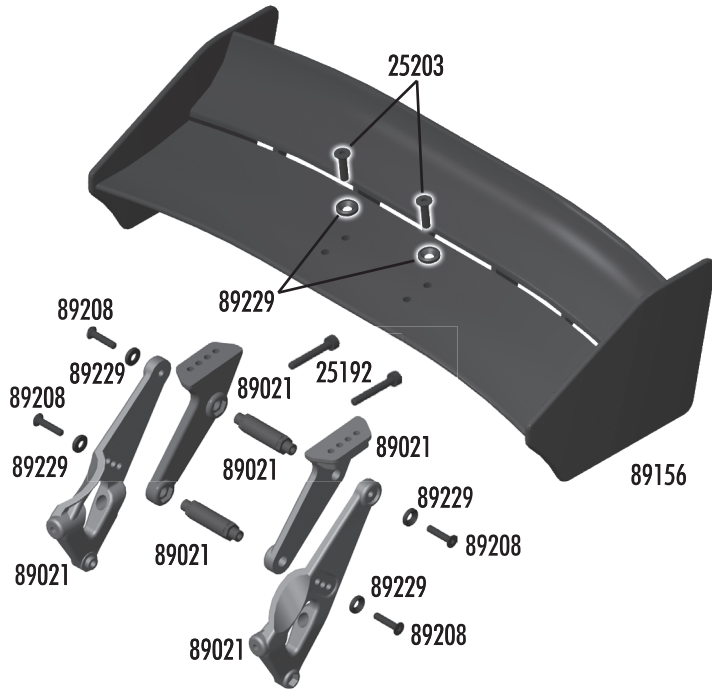

:: Wing

25192	3x20mm fhcs	20
25203	3x12mm fhcs	10
25215	M3 locknut	20
89021	Wing mount, includes mounts, angle plates, and standoffs	Set
89154	Wing (white)	1
89155	Wing (yellow)	1
89156	Wing (black) - Kit	1
89229	Blue countersunk washer	10