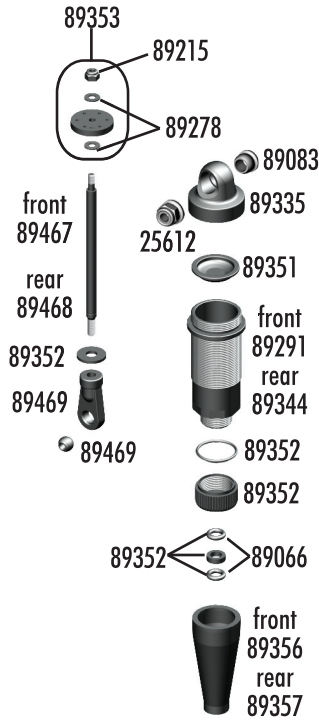

RC8B FACTORY Team

1:8 Scale Nitro 4WD Offroad Buggy Kit
80902

1:8 Scale Nitro 4WD Offroad Buggy Kit Catalog

TEAM ASSOCIATED

:: Shocks

25612	M3 locknut with flange	20
89066	Shock o-rings	8
89067	Shock limiters	Set
89083	Shock bushings	4
89215	Piston locknut	10
89278	2.5mm washer	20
89290	16x29mm front shock kit	Set
89291	16x29mm front shock body	Pr.
89335	16mm shock caps	Set
89344	16x38mm rear shock body	Pr.
89346	16x38mm rear shock kit	Set
89351	16mm shock bladders	8
89352	16mm shock rebuild kit	Set
89353	16mm shock pistons	Set
89354	16mm shock spring cups	4
89355	16mm shock collars	2
89356	16x29/32mm front shock boot	4
89357	16x38mm rear shock boot	4
89467	HD shock shaft, 4x28mm	Pr.
89468	HD shock shaft, 4x38mm	Pr.
89469	HD shock ends	Set

:: Springs

89292	16x29mm front spring black (3.3lbs)	Pr.
89293	16x29mm front spring silver (3.9lbs)	Pr.
89294	16x29mm front spring bronze (4.7lbs) - Kit	Pr.
89295	16x29mm front spring complete set	Set
89347	16x38mm rear spring black (2.7 lbs) - Kit	Pr.
89348	16x38mm rear spring silver (3.3 lbs)	Pr.
89349	16x38mm rear spring bronze (4 lbs)	Pr.
89350	16x38mm rear spring complete set	Set

:: Top Plate

25202	3x10mm fhcs	20
89011	RC8 body mounts	Set
89039	Hinge pin bushings, 1/2/3 dot	Set
89214	4x12mm fhcs	10
89227	3x28mm shcs	10
89234	Blue aluminum top plate - Kit	1
89236	Black aluminum top plate (FT)	1
89455	3x22mm fhcs	0