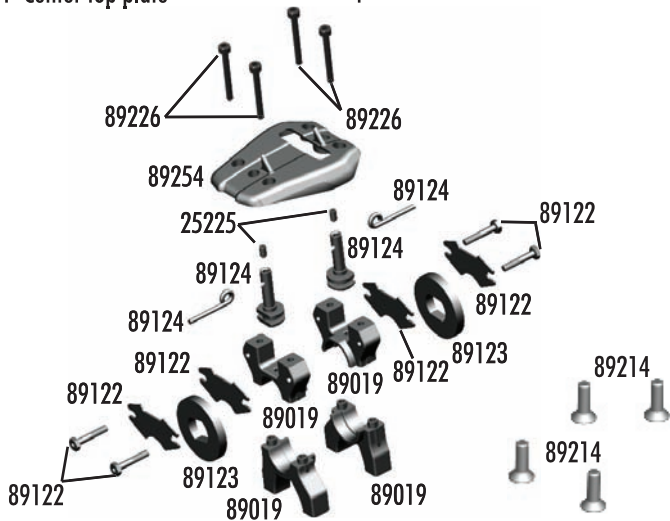

:: Front Suspension

25201	3x8mm fhcs	20
25215	M3 locknut	20
25236	8x16x5 bearing	2
31520	2.5x6mm bhcs	6
89025	RC8 front arms	Pr.
89028	RC8 steering blocks	Pr.
89029	Steering block bushings	Set
89030	RC8 caster blocks	Pr.
89032	Caster angle bushings	Set
89040	RC8 inner hinge pins	Set
89041	RC8 outer hinge pins	Set
89076	RC8 camber rod ends	Set
89094	Nyloc wheel hex nuts (blue)	4
89095	RC8 wheel hex (aluminum)	Pr.
89096	RC8 wheel hex pins	4
89100	RC8 front cva axle	2
89102	RC8 front / rear cva bone	2
89105	RC8 cva rebuild FR/RR	Set
89162	15x21x4 bearing	2
89206	4x10mm bhcs	10
89207	4x12mm bhcs	10
89210	3x20mm fhcs	10
89219	3x5mm setscrew	10
89221	5x4mm setscrew	10
89225	3x24mm shcs	10
89230	Silver cone washer	10
89316	RC8T shock riser w/pins	Set
89317	RC8T droop screws	8

:: Center CVA's

89103	RC8 center cva bone	2
89104	RC8 cva input cup	2
89106	RC8 center cva rebuild	Set
89221	5x4mm setscrew	10

:: Front Shock Tower

31531	3x6mm bhcs	6
89218	3x8mm washer	10
89225	3x24mm shcs	10
89230	silver cone washer	10
89454	3x12mm shcs	10
89464	RC8B aluminum front shock tower	1
89470	RC8B shock tower hinge pin bushings	Set
89473	RC8B steel shock stand-offs	4

:: Chassis

25201	3x8mm fhcs	20
25226	4x5mm setscrew	20
89000	RC8 chassis black (hard anodized)	1
89001	RC8 side guards (L/R)	Pr.
89018	RC8 gearbox gasket	4
89022	RC8 front bumper	1
89130	RC8 engine mount plates	2
89144	RC8 pipe mount	1
89145	RC8 pipe mount wire	1
89207	4x12mm bhcs	10
89213	4x6mm fhcs	10
89224	3x16mm shcs	10
89231	3mm lock washer	10
89257	RC8 engine mount	2

:: Center Bulkhead

25225	3x3mm setscrew	20
89019	RC8 center bulkhead	Set
89122	RC8 brake pads	Set
89123	Heatsink brake discs - Kit	2
89124	RC8 brake cams / levers	Set
89214	4x12mm fhcs	10
89226	3x26mm shcs	10
89250	Fiber brake rotors	2
89254	Center top plate	1