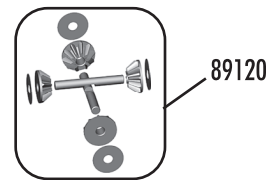

:: Front and Rear Diffs

25236	8x16x5 Bearings	2
89112	Complete diff	1
89113	Diff ring gear, includes diff gasket	1
89115	Diff housing	1
89116	Diff gasket	4
89117	Diff shims	8
89118	Diff outdrives	2
89120	Diff sun/planet gears, includes washers and pins	Set
89121	Diff O-rings, big and small	Set
89208	3x14mm FHCS	10