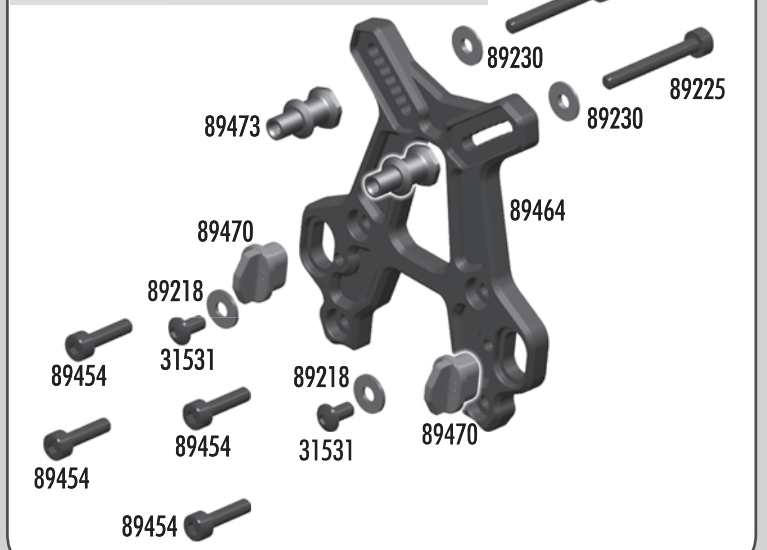

:: Front Shock Tower

31531	3x6mm bhcs	6
89218	3x8mm washer	10
89225	3x24mm shcs	10
89230	silver cone washer	10
89454	3x12mm shcs	10
89464	RC8B aluminum front shock tower	1
89470	RC8B shock tower hinge pin bushings	Set
89473	RC8B steel shock stand-offs	4