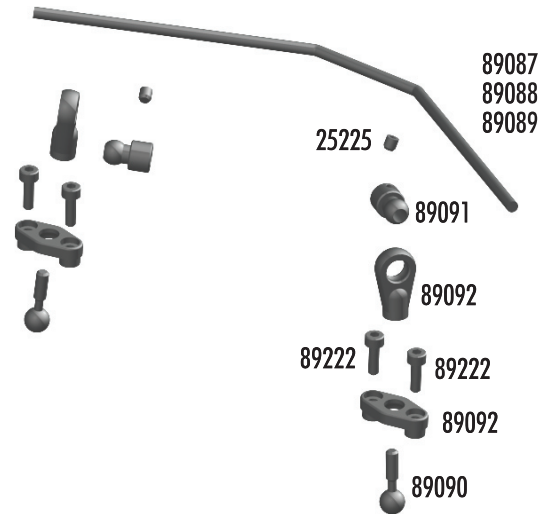

:: Rear Suspension

25201	3x8mm fhcs	20
25215	M3 locknut	20
25236	8x16x5 bearings	2
31520	2.5x6mm bhcs	6
89027	RC8 rear lower arms	Pr.
89031	RC8 caster / hub spacers	Set
89033	RC8 hub carriers	Pr.
89041	RC8 outer hinge pins	Set
89094	Nyloc wheel hex nuts (blue)	4
89095	RC8 wheel hex (aluminum)	Pr.
89096	RC8 wheel hex pins	4
89101	RC8 rear cva axle	2
89102	RC8 front / rear cva bone	2
89105	RC8 cva rebuild FR/RR	Set
89107	RC8 rear cva shield / boot	Set
89162	15x21x4 bearing	2
89219	3x5mm setscrew	10
89221	5x4mm setscrew	10
89316	RC8T shock riser w/ pins	Set
89317	RC8T droop screws	8
89474	3x22mm shcs	10

:: Clutch

25237	5x10x4 bearings	2
89127	Clutch bell, 17T	1
89132	Clutch bell, 16T - Kit	1
89133	Clutch springs 1.0 - kit	3
89134	Clutch shoes w/ shims	Set
89135	Clutch nut	1
89136	Flywheel (hard anodized)	1
89137	Clutch shims	4
89138	Flywheel collet	1
89148	Clutch bell shim set	Set
89157	0.9 clutch springs	3
89158	1.1 clutch springs	3
89159	Short clutch nut	1
89218	3x8mm washer	10
89223	3x8mm shcs	10
89265	Fiber clutch shoes	3
89375	Clutch bell, 14T	1
89376	Clutch bell, 13T	1

:: Fuel Tank

21173	18T body clips	12
25203	3x12mm fhcs	20
89066	Shock O-rings	8
89128	Fuel tank mount	Set
89131	RC8 fuel tank	1
89325	Fuel line clips	Set

:: Wing

25192	3x20mm fhcs	20
25203	3x12mm fhcs	10
25215	M3 locknut	20
89021	Wing mount, includes mounts, angle plates, and standoffs	Set
89154	Wing (white)	1
89155	Wing (yellow)	1
89156	Wing (black) - Kit	1
89229	Blue countersunk washer	10

:: SwayBars

25225	3x3mm setscrew	20
89086	Swaybar set	Set
89087	Swaybar 2.2mm - black	1
89088	Swaybar 2.5mm - silver (kit)	1
89089	Swaybar 2.8mm - gold (kit)	1
89090	Swaybar ball joint	4
89091	Swaybar socket joint	Set
89092	Swaybar pivot retainers/eyelets	Set
89093	Swaybar 3.0mm - black	1
89222	2.5x8mm SHCS	10