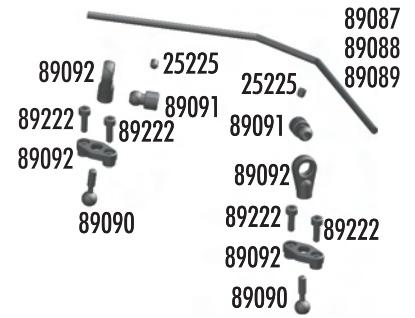

Clutch

25237	5x10x4 bearing	2
89133	1.0mm clutch spring	3
89134	Clutch shoes and shim	Set
89135	Clutch nut	1
89136	Flywheel, hard anodized	1
89137	Clutch shims	4
89138	Flywheel collet	1
89148	Clutch bell shim set	Set
89157	0.9 clutch springs	3
89158	1.1 clutch springs	3
89159	Short clutch nut	1
89218	3x8mm Washer	10
89223	3x8mm SHCS	10
89265	Fiber clutch shoes (RTR)	3
89375	14T clutchbell (RTR)	1
89376	13T clutchbell	1

Fuel Tank

21173	Body clips, small	12
25202	3x10mm FHCS	20
89128	Fuel tank mount, includes mounts, tubing, and clips	Set
89324	Fuel tank	1
89325	Fuel line clips and screws	Set
89326	2x4mm FHPS	10

Wing

25192	3x20mm SHCS	20
25203	3x12mm FHCS	20
25215	M3 locknut	20
89021	Wing mount, includes mounts, angle plates, and standoffs	Set
89154	Wing, white	1
89155	Wing, yellow	1
89156	Wing, black	1
89229	Blue countersunk washers (FT)	10

Anti-Roll Bars

25225	3x3mm setscrew	20
89086	Anti-roll bar set	Set
89087	Anti-roll bar 2.2mm - black	1
89088	Anti-roll bar 2.5mm - silver (kit)	1
89089	Anti-roll bar 2.8mm - gold (kit)	1
89090	Anti-roll bar ball joint	4
89091	Anti-roll bar socket joint	Set
89092	Anti-roll bar pivot retainers/eyelets	Set
89093	Anti-roll bar 3.0mm - black	1
89222	2.5x8mm SHCS	10