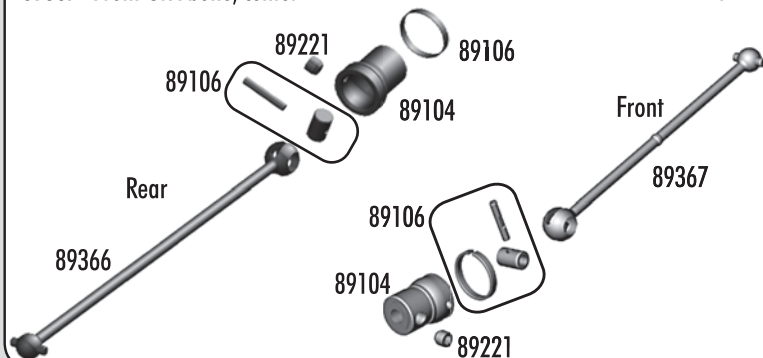

Center CVA's

89104	CVA input cup, center	2
89106	CVA rebuild kit, center (includes: coupler, pin, retainer, setcrew)	Set
89221	5x4mm setcrew	10
89366	Rear CVA bone, center	1
89367	Front CVA bone, center	1