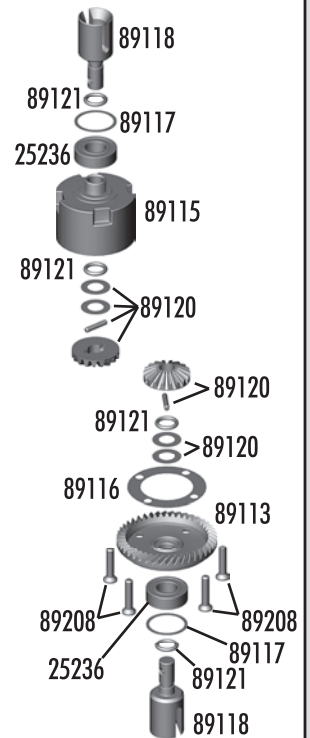

Front and Rear Diffs

25236	8x16x5 Bearings	2
89112	Complete diff (FR/RR)	1
89113	Diff ring gear, includes diff gasket	1
89115	Diff housing	1
89116	Diff gasket	4
89117	Diff shims	8
89118	Diff outdrives	2
89120	Diff sun/planet gears, includes washers and pins	Set
89121	Diff 0-rings, big and small	Set
89208	3x14mm FHCS	10