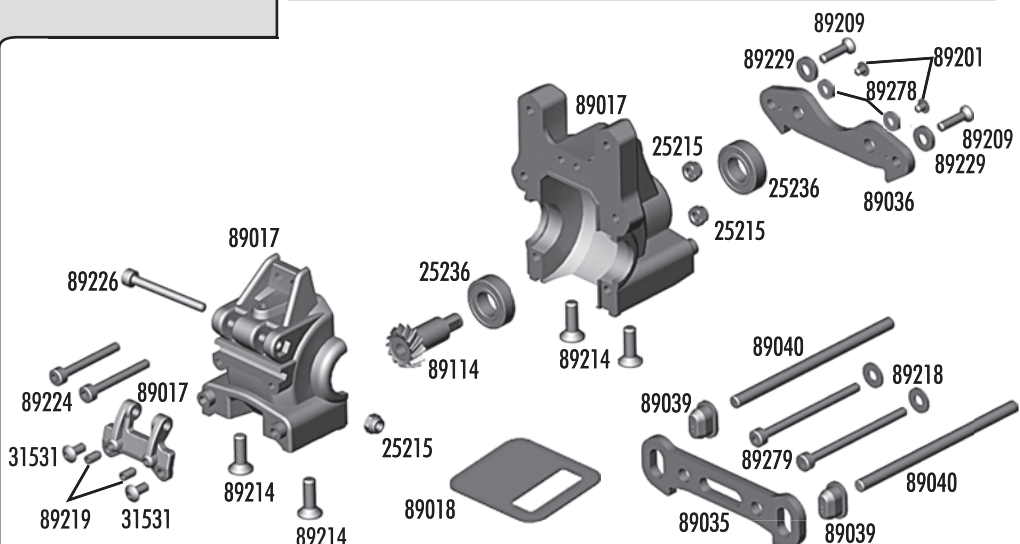

Chassis Braces

89077	Chassis brace rod ends (FT)	Set
89320	Front chassis brace set (FT)	Set
89321	Rear chassis brace set (FT)	Set
89378	Aluminum chassis brace front	1
89379	Aluminum chassis brace rear	1
89451	RTR chassis Brace set	Set