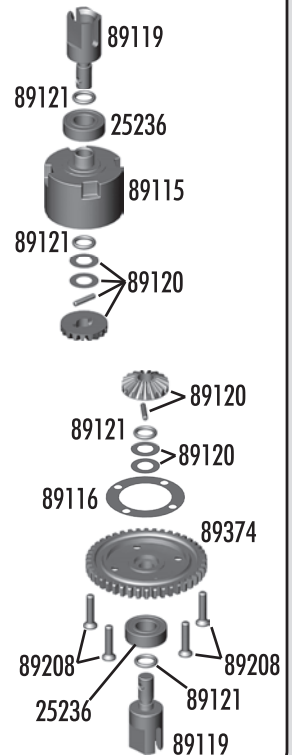

Center Diff

25236	8x16x5 Bearings	2
89115	Diff housing	1
89116	Diff gasket	4
89119	Center diff outdrives	2
89120	Diff sun/planet gears, includes washers and pins	Set
89121	Diff 0-rings, big and small	Set
89208	3x14mm FHCS	10
89372	Spur gear 50T, includes diff gasket	1
89373	Spur gear 52T, includes diff gasket	1
89374	Spur gear 54T, includes diff gasket (kit)	1