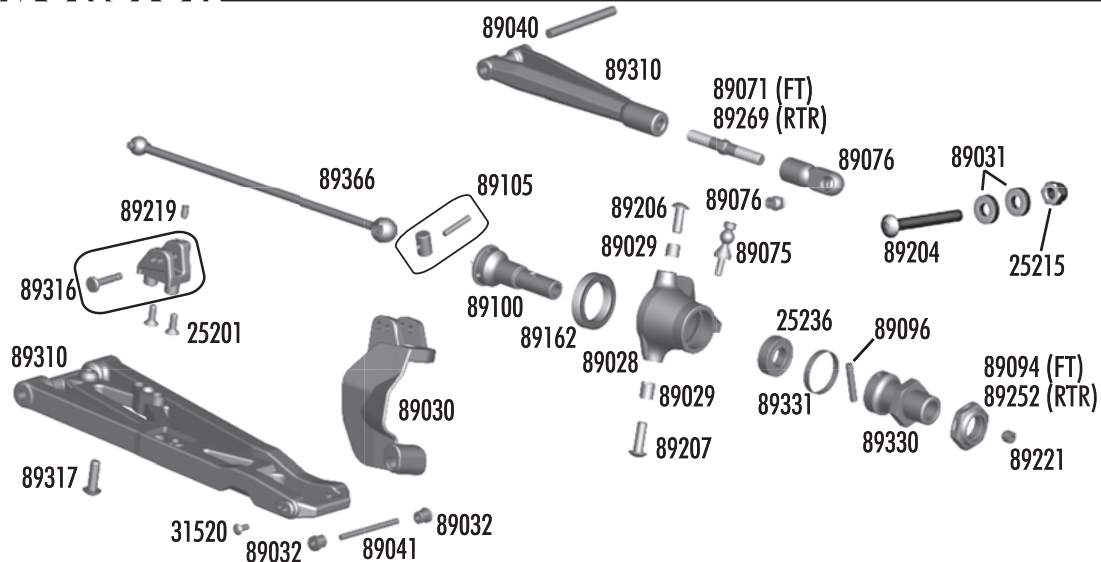

Front Suspension