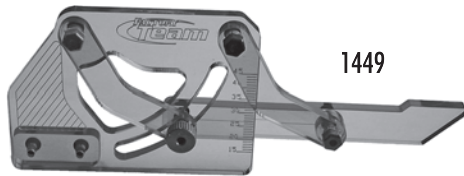

613

LRP

LRP32110	ZR.21X non-pull start race engine	1
LRP32802	Z.28R spec 3 pullstart engine	1
LRP32809	Z.28R truggy non-pullstart engine	1

LRP32110

Tools

1449	Offroad ride height gauge	1
1541	FT hex driver set (7pcs)	Set
1542	FT .050" silver hex driver	1
1543	FT 1/16" black hex driver	1
1544	FT 1.5mm purple hex driver	1
1545	FT 5/64" blue hex driver	1
1546	FT 3/32" gold hex driver	1
1547	FT 2.5mm green hex driver	1
1548	FT 3mm red hex driver	1
1551	FT screwdrivers (2)	Set
1554	FT spring hook	1
1561	Full set of 6 FT nut drivers	Set
1562	FT 3/16" black nut driver	1
1563	FT 1/4" red nut driver	1
1564	FT 5.5mm purple nut driver	1
1565	FT 11/32" green nut driver	1
1566	FT 7mm silver nut driver	1
1567	FT 8mm gold nut driver	1
1589	FT 5/64" blue ball hex driver	1
1590	FT 3/32" gold ball hex driver	1
1591	FT 2.5mm green ball hex driver	1
1592	Full set of 3 FT ball hex drivers	Set