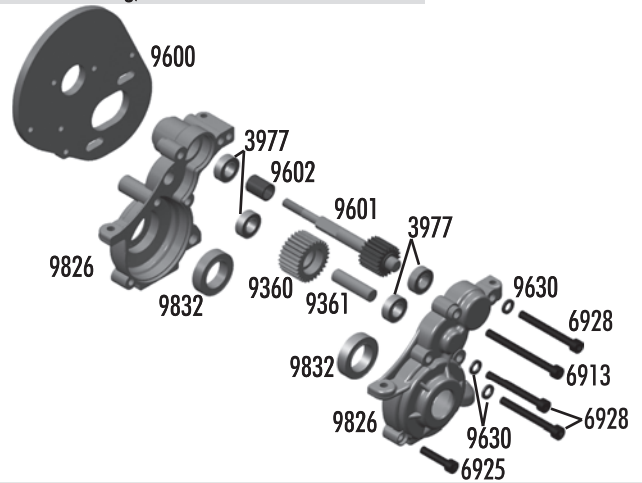

**:: Shock Springs**

1580	Factory Team Truck Front Spring Kit. I pair of green, silver, blue, gold, red front springs	Set
1582	Factory Team Truck Front Spring Kit. I pair of green, silver, blue, gold, red rear springs	Set
6478	Rear Spring Silver 2.10 lb	Pr.
6480	Rear Spring Green 1.90 lb (Kit)	Pr.
6481	Rear Spring Black 1.74 lb	Pr.
6482	Rear Spring Gray 2.33 lb	Pr.
7425	Front Spring Gold 3.70 lb	Pr.
7426	Front Spring Black 2.765 lb	Pr.
7427	Front Spring Green 2.99 lb	Pr.
7428	Front Spring Silver 3.225 lb (Kit)	Pr.
7429	Front Spring Blue 3.45 lb	Pr.
7430	Front Spring Red 3.90 lb	Pr.
7434	Rear Spring Blue 2.55 lb	Pr.
7435	Rear Spring Gold 2.75 lb	Pr.
7436	Rear Spring Red 2.95 lb	Pr.

**:: Transmission**

3977	Ball Bearing, 3/16" x 3/8"	2
6913	4-40 x 1 1/4" SHCS	6
6925	4-40 x 1/2" SHCS	6
6928	4-40 x 1" SHCS	6
9360	Idler Gear, molded	1
9361	Idler Gear Shaft	1
9600	B4/T4 Motor Plate	1
9601	B4/T4 Top Shaft	1
9602	B4/T4 Top Shaft Spacer	1
9630	Ball End Washer	10
9826	SC10 Transmission Case (left & right)	Set
9832	Ball Bearing, 10 x 16mm	2