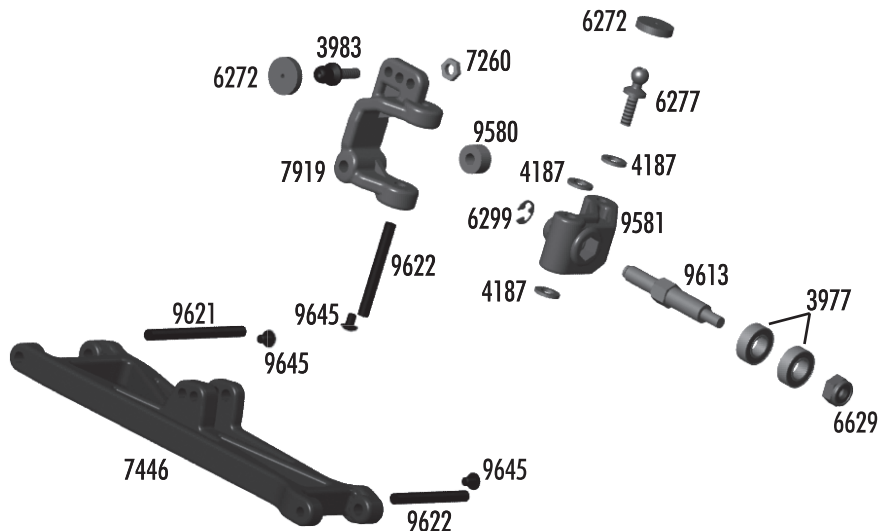

:: Front Arms / Steering

3977	Ball Bearing 3/16" x 3/8"	2
3983	Ballstud .30" Black (short)	6
4187	.030 Nylon Washers	12
6272	Foam Ballend Dust Covers	28
6277	Ballstud .30 Silver (short)	4
6299	1/8" E-Clip	12
6629	5-40 Locknut	6
7260	4-40 Plain Nut	12
7446	T4 Front A-Arm (left & right)	Pr.
7919	GT2 25° Caster Blocks (left & right)	Pr.
9580	Spacer	Set
9581	Trailing Steering Block	Pr.
9613	B4 Trailing Axle	2
9621	B4 Inner Hinge Pin Set	Set
9622	B4 Outer Hinge Pin Set	Set
9645	2-56 x 1/8" BHCS	8