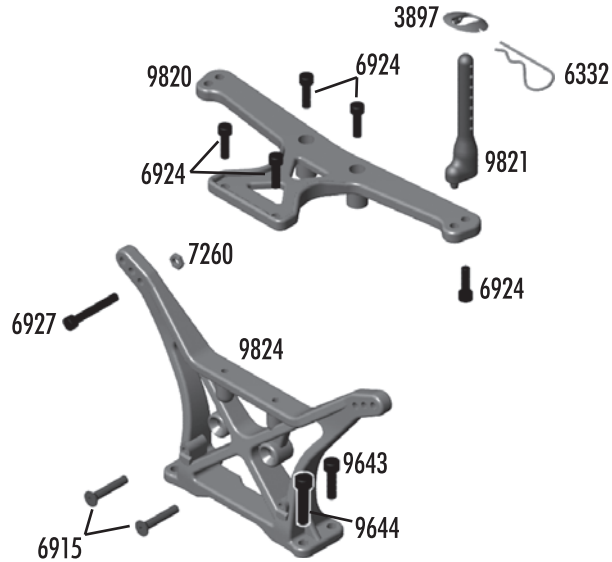

:: Rear Shock Tower

3897	Pivoting Body Mounts	Set
6332	Body Clips	6
6915	4-40 x 5/8" FHCS	6
6924	4-40 x 3/8" SHCS	6
6927	4-40 x 3/4" SHCS	6
7260	4-40 Plain Nut	12
9643	5-40 x 7/16" SHCS	6
9644	5-40 x 9/16" SHCS	6
9820	SC10 Body Mounts FR / RR	Set
9821	SC10 Body Posts	Set
9824	T4 / SC10 Rear Shock Tower	1