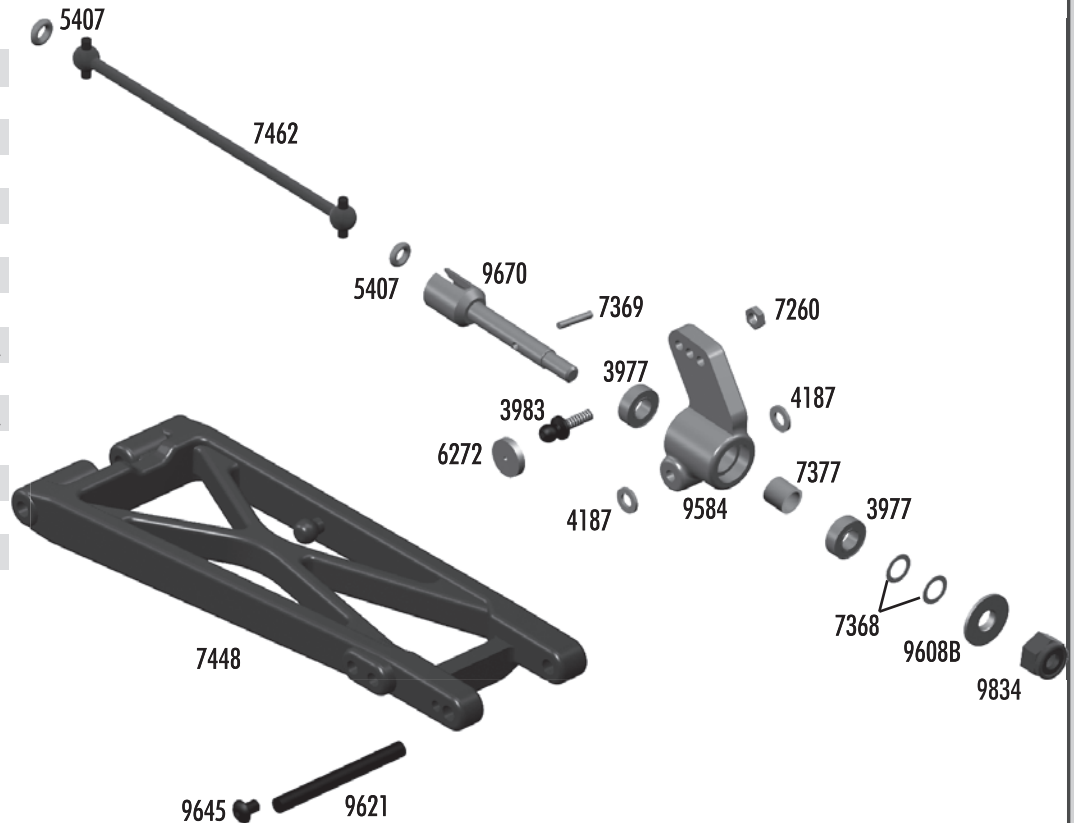

:: Rear Arms / Hubs

3977	Ball Bearing 3/16 x 3/8"	2
3983	Ballstud .30" Black (long)	6
4187	.030 Nylon Washers	12
5407	Red O-Ring	8
6272	Foam Ballend Dust Cover	28
7260	4-40 Plain Nut	12
7368	3/16" Axle Shims	14
7369	1/16" Axle Roll Pins	4
7377	Axle Spacer Crush Tubes	2
7448	T4 Rear A-Arms	Pr.
7462	T4 / GT2 RTR Dogbone	1
9584	B4 / T4 RR Hub Carrier (left & right)	Pr.
9608B	RR Axle Wheel Spacer (blue)	2
9621	B4 Inner Hinge Pin Set	4
9645	2-56 x 1/8" BHCS	8
9670	3/16" Rear Axle	1
9834	8-32 Aluminum Locknut (silver)	6