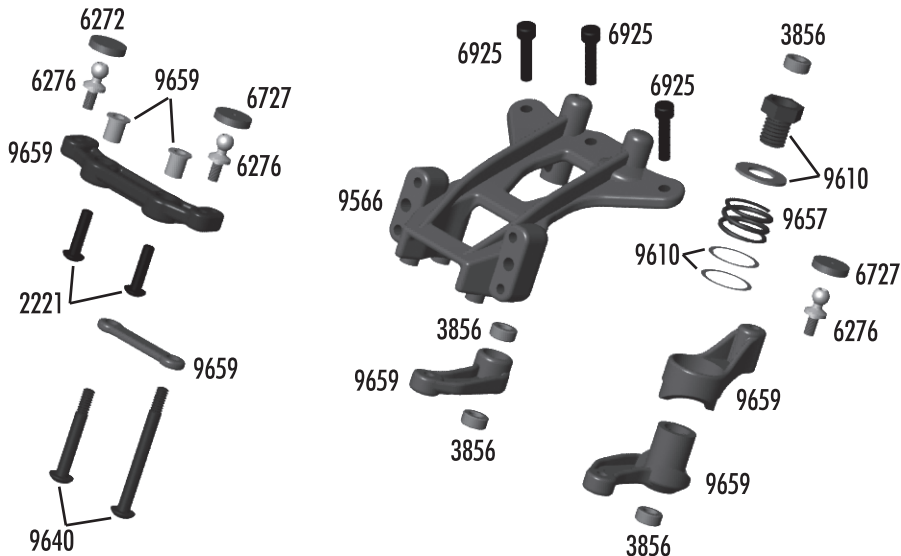

:: Front Bulkhead

2221	4-40 x 7/16" BHCS	6
3856	Steering Bushings	Set
6272	Foam Ball end Dust Covers	28
6276	Ballstud .20" Silver (short)	6
6925	4-40 x 1/2" SHCS	6
9566	B4 / T4 Top Plate	1
9610	Servo Saver / Steering Hardware	Set
9640	B4 / T4 Steering Bolt, left & right	Set
9657	B4 / T4 HD Servo Saver Spring	1
9659	B4 / T4 Steering Set. Includes Rack, Bellcrank, Servo Saver, Steering Brace	1