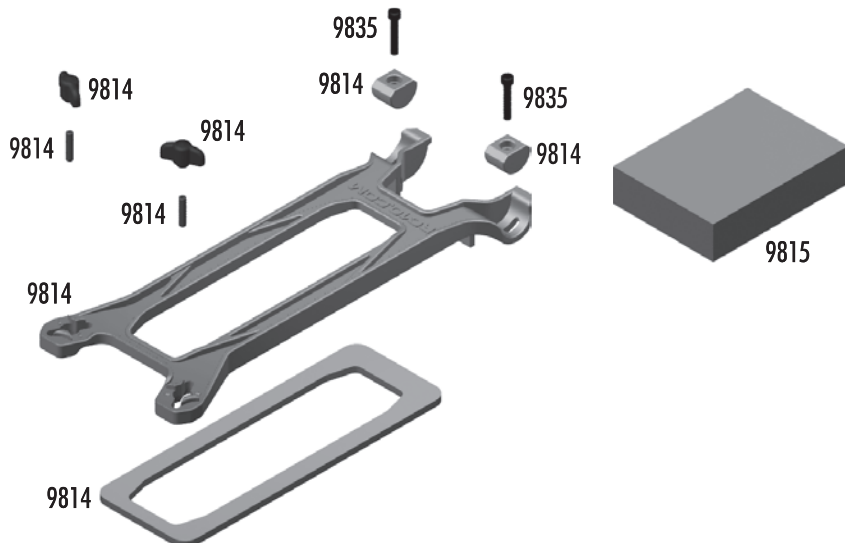

:: Battery Strap

9814	Battery Strap and Hardware	Set
Includes Battery Strap, Adhesive Foam, Thumb Knobs, Strap Pivots, & Hardware		
9815	SC10 Foam Battery Spacer	1
9835	5-40 x 3/4" SHCS	6