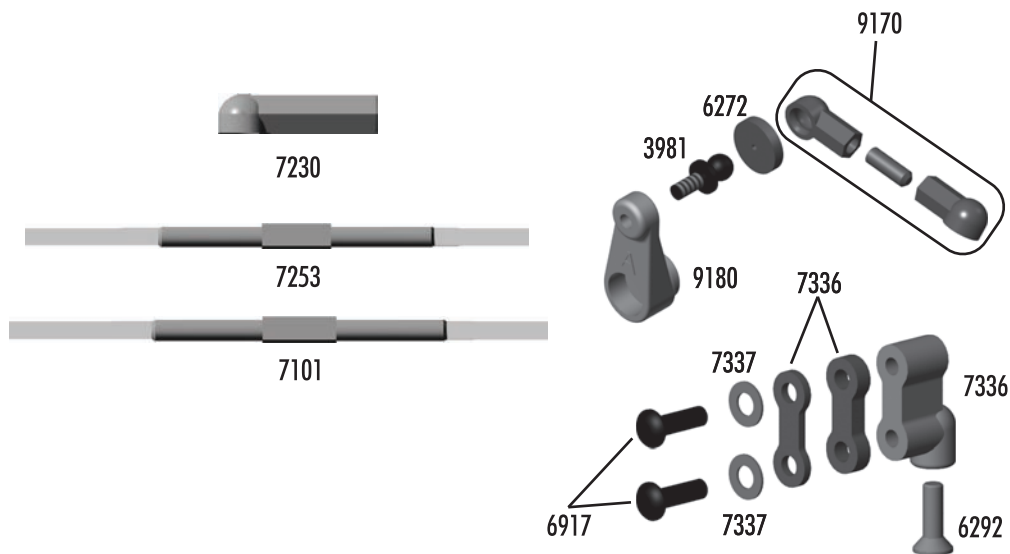

:: Turnbuckles / Servo

3981	Ballstud .20" Black (short)	6
6272	Foam Ballend Dust Cover	28
6292	4-40 x 3/8" FHCS	6
6917	4-40 x 3/8" BHCS	6
7101	Turnbuckle 2.80"	Pr.
7230	Ballcaps, large	12
7253	Turnbuckle 2.62"	Pr.
7336	Servo Mount Set	Set
7337	Gold Washer	4
9170	B4 / T4 Servo Link	1
9180	Servo Horns Set	Set