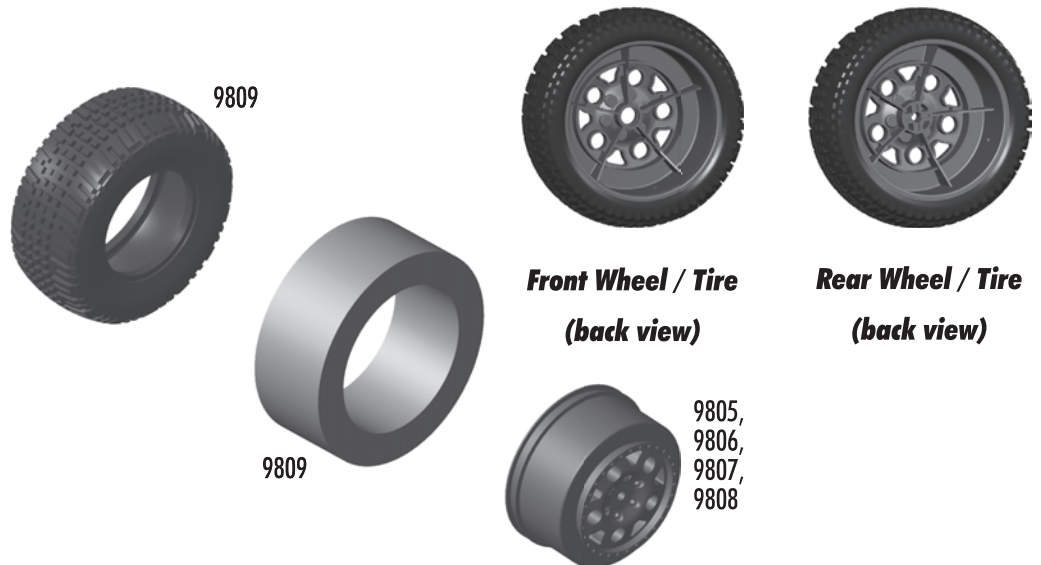

:: Wheels / Tires

9805	SC10 KMC Wheel FR (silver)	2
9806	SC10 KMC Wheel RR (silver)	2
9807	SC10 KMC Wheel FR (black)	2
9808	SC10 KMC Wheel RR (black)	2
9809	SC10 Tire with Foam Insert	2
9810	SC10 Tire / Wheel FR (silver)	2
9811	SC10 Tire / Wheel RR (silver)	2
9812	SC10 Tire / Wheel FR (black)	2
9813	SC10 Tire / Wheel RR (black)	2