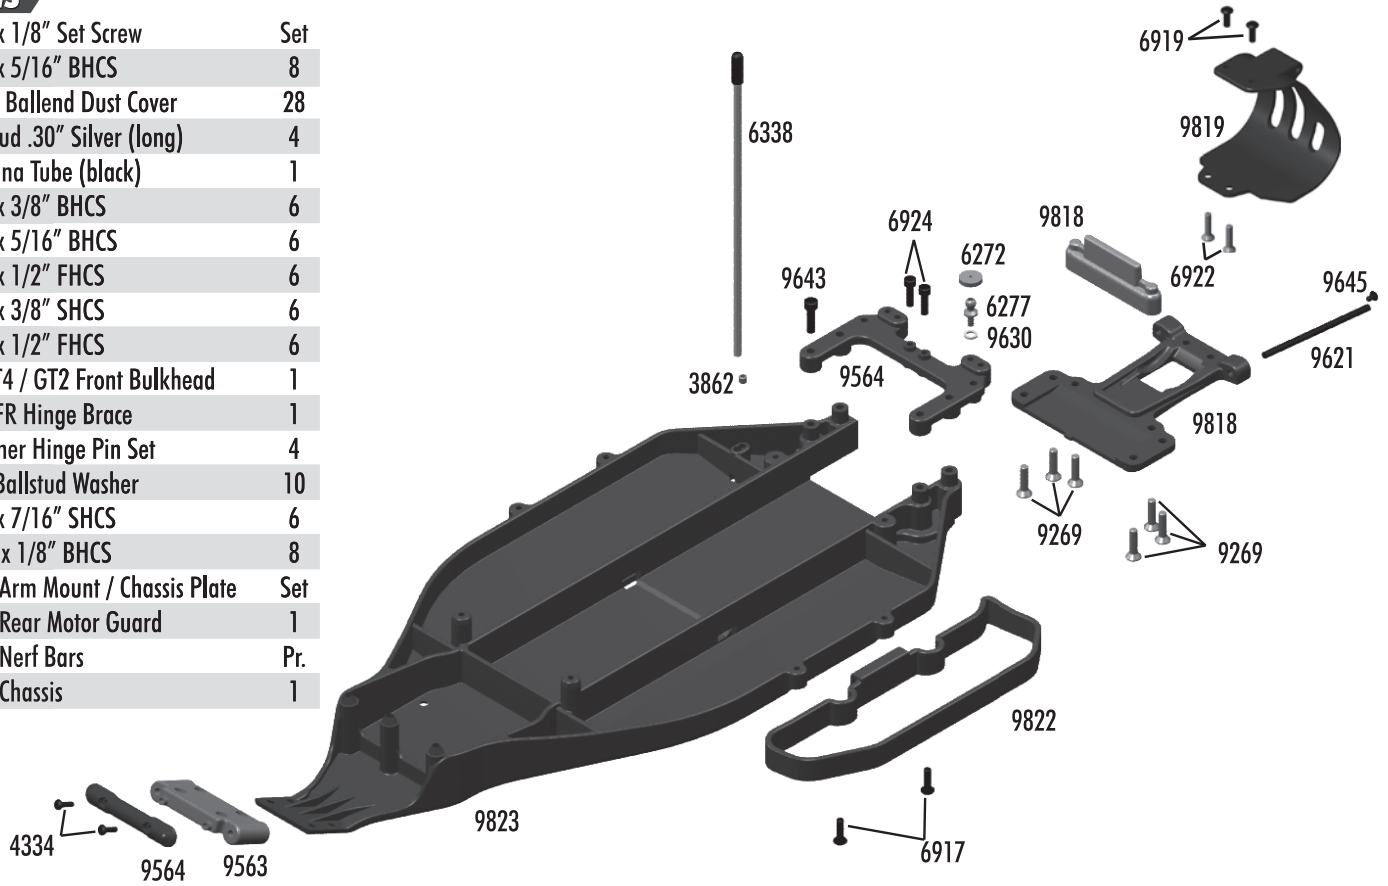

:: Chassis

3862	5-40 x 1/8" Set Screw	Set
4334	2-56 x 5/16" BHCS	8
6272	Foam Ballend Dust Cover	28
6277	Ballstud .30" Silver (long)	4
6338	Antenna Tube (black)	1
6917	4-40 x 3/8" BHCS	6
6919	4-40 x 5/16" BHCS	6
6922	4-40 x 1/2" FHCS	6
6924	4-40 x 3/8" SHCS	6
9269	5-40 x 1/2" FHCS	6
9563	B4 / T4 / GT2 Front Bulkhead	1
9564	RR / FR Hinge Brace	1
9621	B4 Inner Hinge Pin Set	4
9630	.030 Ballstud Washer	10
9643	5-40 x 7/16" SHCS	6
9645	2-56 x 1/8" BHCS	8
9818	SC10 Arm Mount / Chassis Plate	Set
9819	SC10 Rear Motor Guard	1
9822	SC10 Nerf Bars	Pr.
9823	SC10 Chassis	1