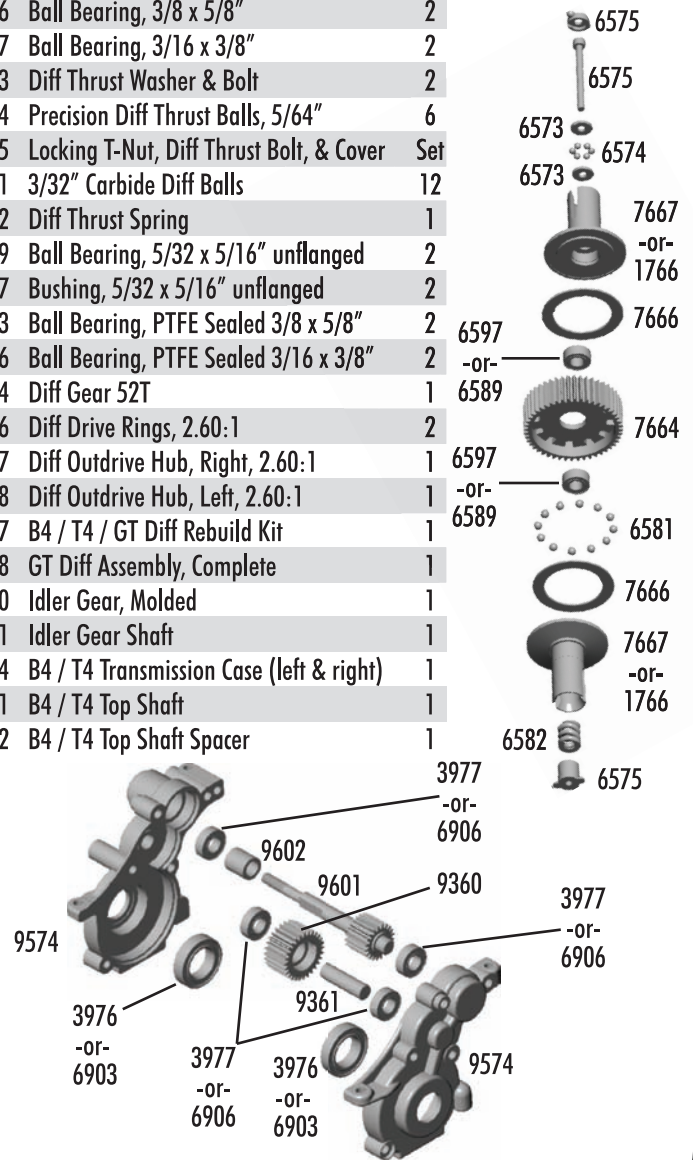

:: Ball Diff Transmission Option

1766	B4 / T4 / GT Lightweight Outdrive Set	Set
3976	Ball Bearing, 3/8 x 5/8"	2
3977	Ball Bearing, 3/16 x 3/8"	2
6573	Diff Thrust Washer & Bolt	2
6574	Precision Diff Thrust Balls, 5/64"	6
6575	Locking T-Nut, Diff Thrust Bolt, & Cover	Set
6581	3/32" Carbide Diff Balls	12
6582	Diff Thrust Spring	1
6589	Ball Bearing, 5/32 x 5/16" unflanged	2
6597	Bushing, 5/32 x 5/16" unflanged	2
6903	Ball Bearing, PTFE Sealed 3/8 x 5/8"	2
6906	Ball Bearing, PTFE Sealed 3/16 x 3/8"	2
7664	Diff Gear 52T	1
7666	Diff Drive Rings, 2.60:1	2
7667	Diff Outdrive Hub, Right, 2.60:1	1
7668	Diff Outdrive Hub, Left, 2.60:1	1
7677	B4 / T4 / GT Diff Rebuild Kit	1
7678	GT Diff Assembly, Complete	1
9360	Idler Gear, Molded	1
9361	Idler Gear Shaft	1
9574	B4 / T4 Transmission Case (left & right)	1
9601	B4 / T4 Top Shaft	1
9602	B4 / T4 Top Shaft Spacer	1