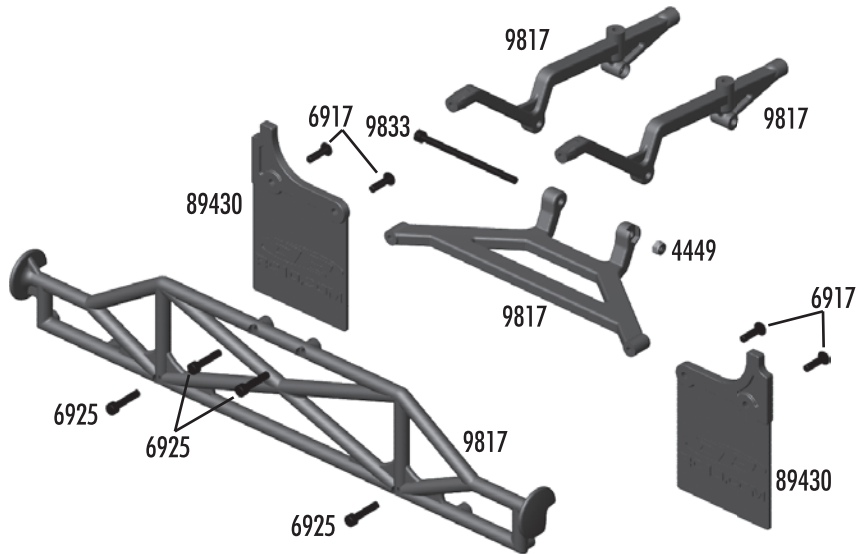

:: Rear Bumper / Braces

4449	4-40 x 3/16" Aluminum Locknut	5
6917	4-40 x 3/8" BHCS	6
6925	4-40 x 1/2" SHCS	6
9817	SC10 RR Bumper and Brace, Includes Bumper, Braces (left, right, upper, and lower),	Set
9833	4-40 x 1 3/4" SHCS	6
89430	Mud Flaps	Pr.