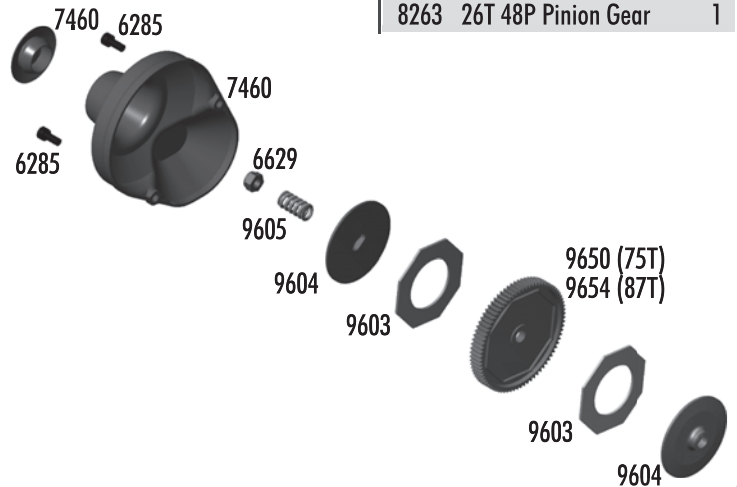

**:: Transmission**

3977	Ball Bearing, 3/16" x 3/8"	2
6913	4-40 x 1 1/4" SHCS	6
6925	4-40 x 1/2" SHCS	6
6928	4-40 x 1" SHCS	6
9360	Idler Gear, molded	1
9361	Idler Gear Shaft	1
9600	B4/T4 Motor Plate	1
9601	B4/T4 Top Shaft	1
9602	B4/T4 Top Shaft Spacer	1
9630	Ball End Washer	10
9826	SC10 Transmission Case (left & right)	Set
9832	Ball Bearing, 10 x 16mm	2

**:: Slipper Clutch**

6285	4-40 x 1/4 SHCS	12
6629	5-40 Locknuts	6
7460	Molded B4/T4 Gear Cover, black (Kit)	1
7461	Molded B4/T4 Gear Cover, clear	1
9603	B4/T4 Slipper Pad	2
9604	B4/T4 Slipper Hub	1
9605	B4/T4 Slipper Spring	1
9650	75T 48P Spur Gear (Kit)	1
9654	87T 48P Spur Gear (Kit)	1

**:: Pinion**

8252	15T 48P Pinion Gear	1
8253	16T 48P Pinion Gear	1
8254	17T 48P Pinion Gear	1
8255	18T 48P Pinion Gear	1
8256	19T 48P Pinion Gear	1
8257	20T 48P Pinion Gear	1
8258	21T 48P Pinion Gear	1
8259	22T 48P Pinion Gear	1
8260	23T 48P Pinion Gear	1
8261	24T 48P Pinion Gear	1
8262	25T 48P Pinion Gear	1
8263	26T 48P Pinion Gear	1