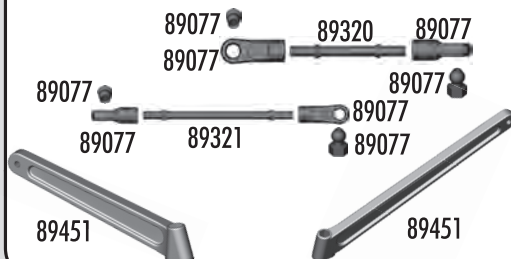

Chassis Braces

89077	Chassis brace rod ends	Set
89320	Front chassis brace set	Set
89321	Rear chassis brace set	Set
89378	Aluminum chassis brace front	1
89379	Aluminum chassis brace rear	1
89451	RTR chassis Brace set	Set