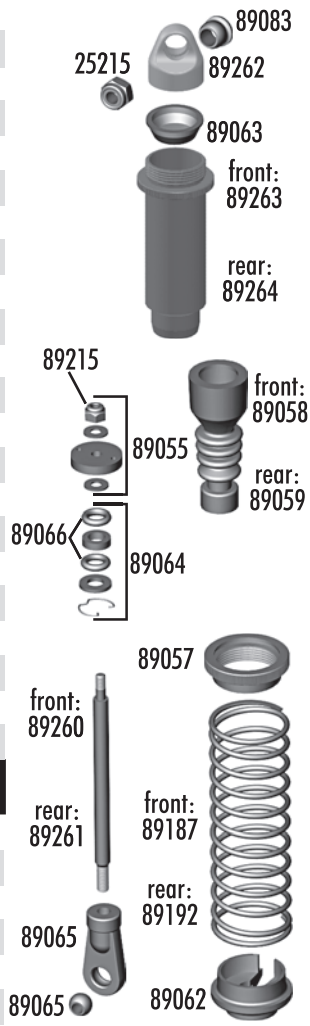

89358

89053
89054

89336
89344

89396

89523

- 89400 16X38mm Molded Shock Kit
- 89455 3 X 22mm FHCS
- 89501 RC8e Motor MNT./Bulkhead
- 89502 RC8e Center Diff Riser
- 89504 RC8e Radio Tray
- 89505 RC8e Battery Tray
- 89506 RC8e Velcro Batt. Straps
- 89507 RC8e Batt. Tray Pads
- 89509 RC8e Battery Tray ACC.
- 89510 RC8e Motor Pad
- 89512 RC8e 12T Pinion
- 89513 RC8e 13T Pinion
- 89514 RC8e 14T Pinion
- 89515 RC8e 15T Pinion
- 89516 RC8e 16T Pinion
- 89517 RC8e 17T Pinion
- 89519 RC8e Plastic Spur 46T
- 89520 RC8e Plastic Spur 48T
- 89521 RC8e Plastic Spur 50T
- 89523 RC8e Body w/ Window Mask
- 89526 M4 X 50mm Turnbuckle
- 89527 M4 X 92mm Turnbuckle

89242

89509

89510

89507

89296
89297

89505

89512
thru
89517

89316

Shocks

25215	M3 locknut	20
89047	Threaded rear shock Set	Set
89048	Threaded front shock set	Set
89051	Threaded rear shock body (FT)	Pr.
89052	Threaded front shock body (FT)	Pr.
89055	Shock piston set	Set
89057	Threaded shock collars w/ O-rings	Pr.
89058	Shock boots, front	4
89059	Shock boots, rear	4
89062	Shock spring cup	4
89063	Shock bladders	8
89064	Shock rebuild kit, for 4 shocks	Set
89065	Shock rod ends and balls	Set
89066	Shock O-rings	8
89083	Shock bushings	4
89215	Shock piston locknut	10
89260	Shock shaft RTR 29mm, front	2
89261	Shock shaft RTR 38mm, rear	2
89262	Molded shock caps	4
89263	Shock body RTR, front	2
89264	Shock body RTR, rear	2
89266	Shock preload clips RTR	Set

89096	Wheel hex pins	4
89100	Front CVA axle	2
89102	CVA bone, front/rear	2
89105	CVA rebuild set front/rear	Set
89162	15x21x4 bearing	2
89203	3x16mm BHCS	10
89204	3x24mm BHCS	10
89206	4x10mm BHCS	10
89207	4x12mm BHCS	10
89220	4x12mm set screw	10
89221	5x4mm setscrew	10
89251	Wheel hex drive	2
89269	Steel turnbuckles / 38mm	2
89405	Nyloc wheel nuts (silver)	2
89406	Nyloc wheel nuts (black)	2