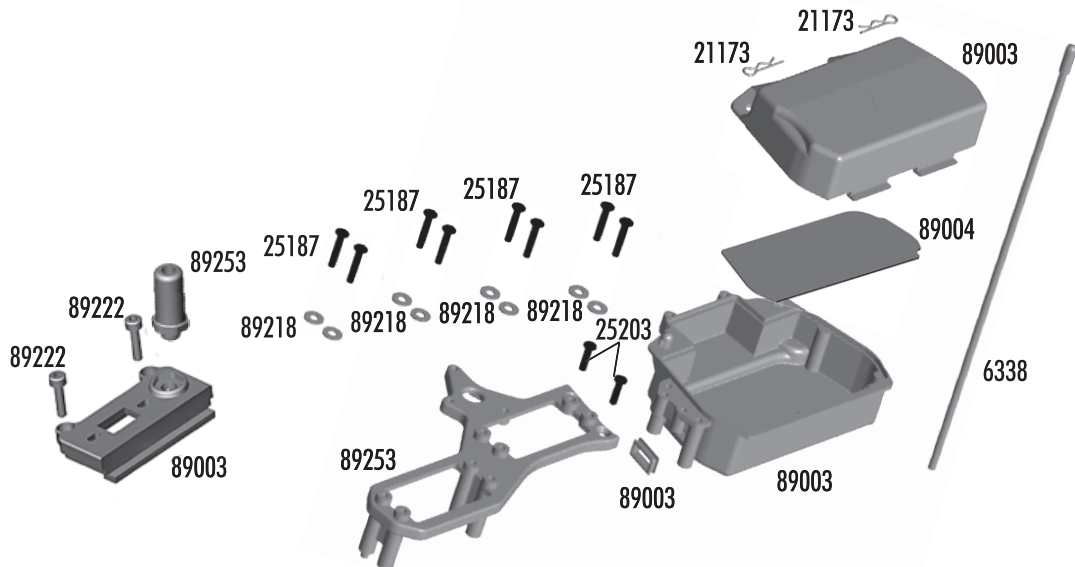

Radio Tray

6338	Antenna tube, 12" black	1
21173	Small body clips	12
25187	3x14mm BHCS	20
25203	3x12mm FHCS	20
89002	Carbon fiber radio tray (FT)	1
89003	Receiver/battery box	1
89004	Receiver box pads	Set
89005	FT aluminum antenna mount	1
89218	3x8mm washer	10
89222	2.5x8mm SHCS	10
89229	Blue countersunk washer	10
89253	Radio tray, antenna mount (kit)	Set