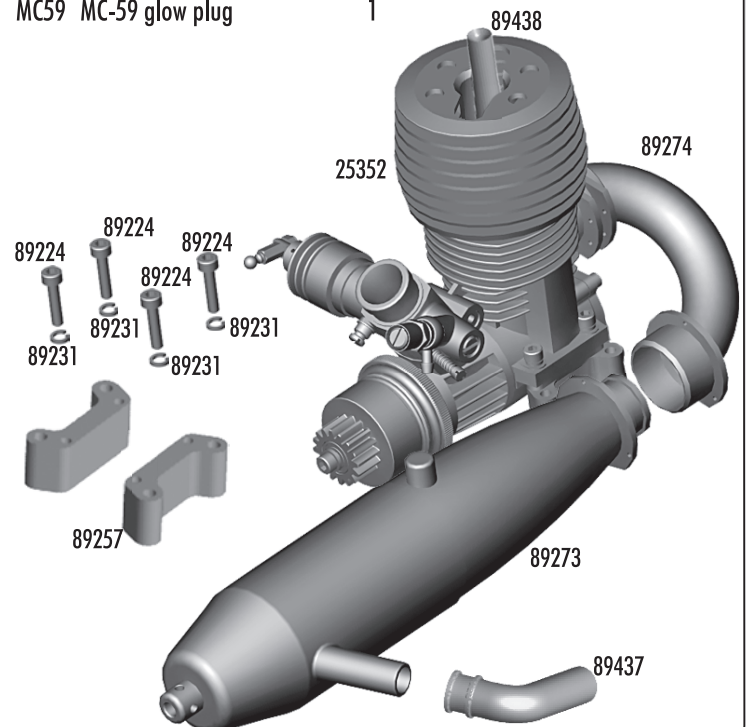

Engine

25352	28 Pro engine	1
29002	Odonnell sport glow plug	1
89181	Muffler to header springs	3
89224	3x16mm SHCS	10
89231	3mm lock washer	10
89257	Engine mounts RTR	2
89273	RTR tuned pipe	1
89274	RTR header	1
89437	Exhaust deflector	1
89438	Remote glow plug Set	Set
MC59	MC-59 glow plug	1