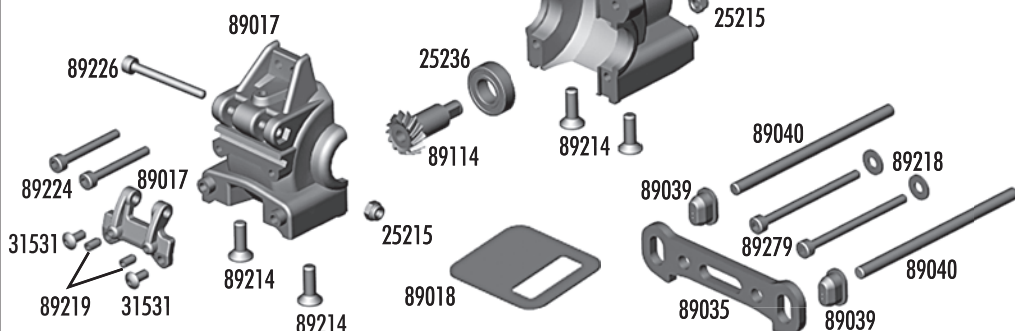

Chassis Braces

89077	Chassis brace rod ends	Set
89320	Front chassis brace set	Set
89321	Rear chassis brace set	Set
89378	Aluminum chassis brace front	1
89379	Aluminum chassis brace rear	1
89451	RTR chassis Brace set	Set