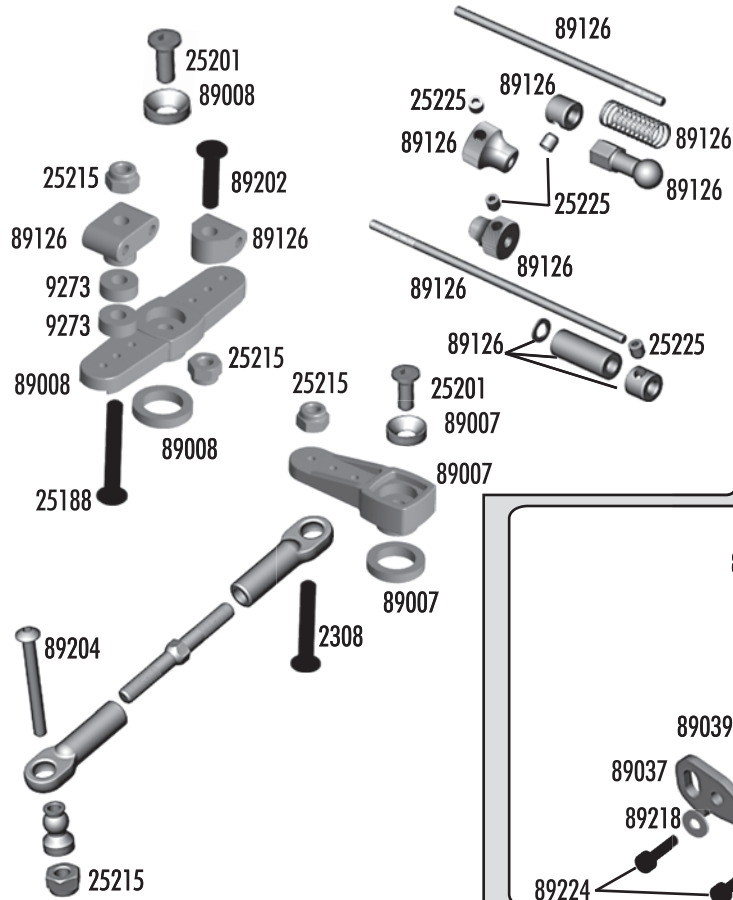

Center Bulkhead

89019 Center bulkhead	1
89020 Center bulkhead carbon fiber top plate (FT)	1
89122 Brake pads	2
89123 Heatsink brake discs	2
89124 Brake cams and levers	Set
89205 3x26mm BHCS	10
89217 4x14mm FHCS	10
89219 3x5mm setcrew	10
89250 Fiber brake rotor (kit)	2
89254 Center bulkhead top plate (kit)	1

Rear Shock Tower

25211 3x10mm BHCS	20
25215 M3 locknut	20
89082 Shock standoffs aluminum	4
89202 3x12mm BHCS	10
89203 3x16mm BHCS	10
89225 3x24mm SHCS	10
89230 Silver cone washer	10
89426 Body/roll cage mounts	Set
89431 Rear shock tower	1
89438 Remote glow plug mount and wire	Set

Throttle / Brake Linkage

2308	3x18mm BHCS	6
9273	Brake cam spacer	2
25188	3x20mm BHCS	20
25201	3x8mm FHCS	20
25215	M3 locknut	20
25225	3x3mm setscrew	20
89007	Steering servo horns	Set
89008	Throttle servo horns	Set
89126	Brake/throttle linkage	Set
89202	3x12mm BHCS	10
89204	3x24mm BHCS	10