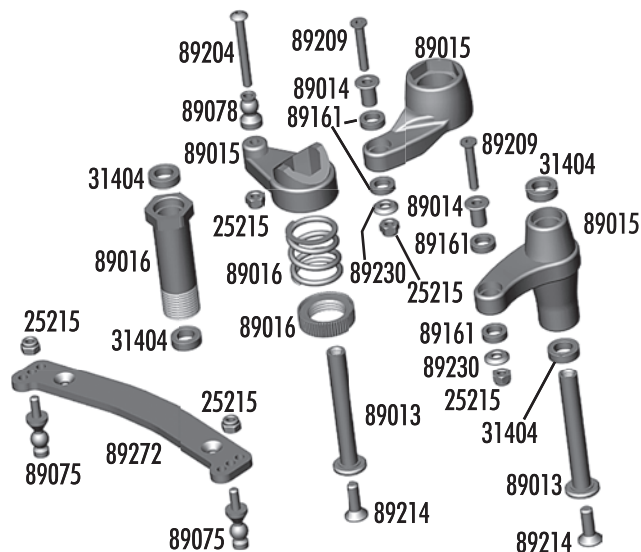

Steering

25215	M3 locknut	20
31404	6x10 bearing	2
89012	Carbon fiber steering rack	1
89013	Steering post	2
89014	Steering rack post	2
89015	Bellcranks & servo saver	Set
89016	Servo saver bolt, nut, spring	Set
89075	Steering ballstuds	4
89078	Servo link rod ends	Set
89161	Steering bearing set	Set
89204	3x24mm BHCS	10
89209	3x18mm FHCS	10
89214	4x12mm FHCS	10
89230	Silver cone washer	10
89235	Aluminum steering rack	1
89272	Steering rack (kit)	1