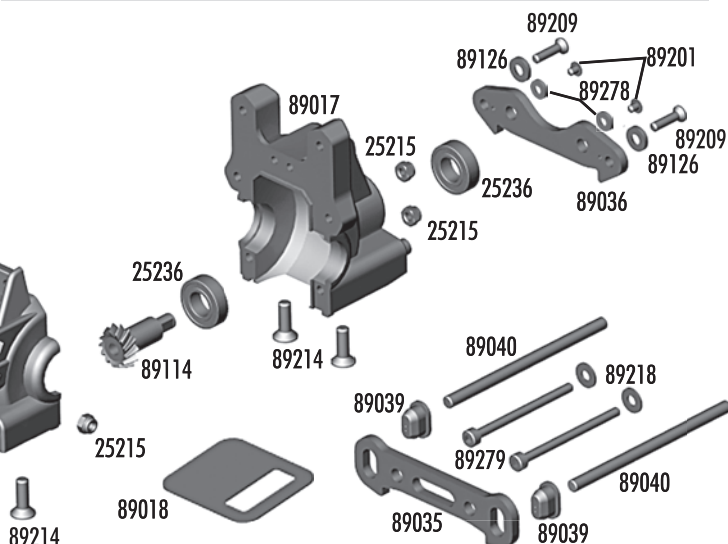

Front Gearbox

25215	M3 locknut	20
25236	8x16x5 bearings	2
31531	M3x6mm BHCS	10
89017	FR/RR gearbox	1
89018	Gearbox gasket	4
89035	Arm mount A	1
89036	Arm mount B	1
89039	Hinge pin bushings	Set
89040	Inner hinge pins	Set
89114	Diff pinion gear	1
89126	Linkage set washer	10
89201	2.5x3mm BHCS	10
89209	3x18mm FHCS	10
89214	4x12mm FHCS	10
89218	3x8mm washer	10
89219	3x5mm setscrew	10
89224	3x16mm SHCS	10
89226	3x26mm SHCS	10
89278	2.5mm washer	20
89279	3x45mm SHCS	10