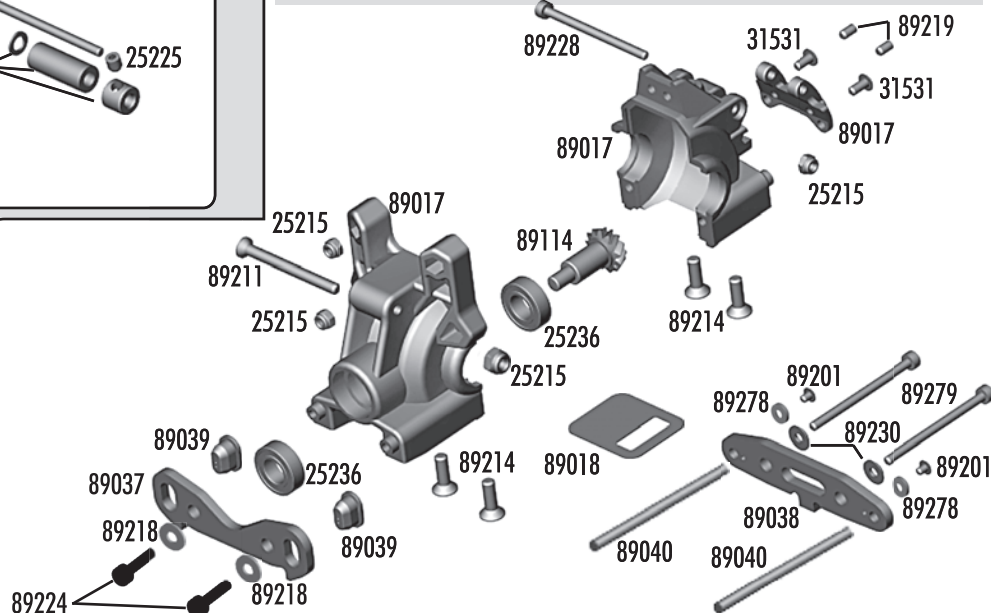

Rear Gearbox

25215	M3 locknut	20
25236	8x16x5 bearings	2
31531	M3x6mm BHCS	10
89017	FR/RR gearbox	1
89018	Gearbox gasket	4
89037	Arm mount C	1
89038	Arm mount D (3 degrees)	1
89039	Hinge pin bushings	Set
89040	Inner hinge pins	Set
89114	Diff pinion gear	1
89201	2.5x3mm BHCS	10
89211	3x26mm FHCS	10
89214	4x12mm FHCS	10
89218	3x8mm washer	10
89219	3x5mm setscrew	10
89224	3x16mm SHCS	10
89228	3x40mm SHCS	10
89230	Silver cone washer	10
89278	2.5mm washer	20
89279	3x45mm SHCS	10