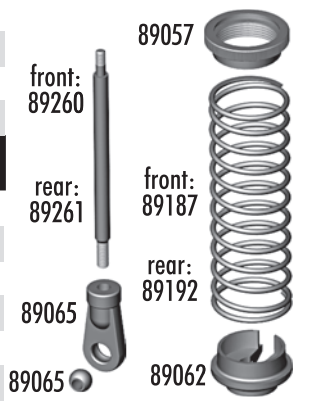

Springs

89186	Front spring black (3.31 lbs)	Pr.
89187	Front spring silver (3.93 lbs) - Kit	Pr.
89188	Front spring bronze (4.61 lbs)	Pr.
89191	Rear spring black (2.75 lbs)	Pr.
89192	Rear spring silver (3.31 lbs) - Kit	Pr.
89193	Rear spring bronze (3.93 lbs)	Pr.
89195	Front spring complete set	Set
89196	Rear spring complete set	Set