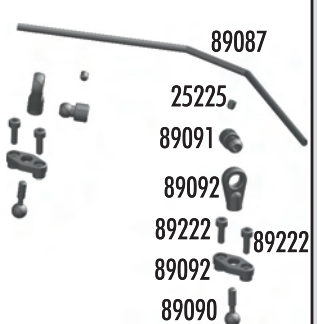

Anti-Roll Bars

25225	3x3mm setscrew	20
89086	Anti-roll bar complete set	Set
89087	Anti-roll bar 2.2mm - black (kit)	1
89088	Anti-roll bar 2.5mm - silver	1
89089	Anti-roll bar 2.8mm - gold	1
89090	Anti-roll bar ball joint	4
89091	Anti-roll bar socket joint	Set
89092	Anti-roll bar pivot retainers/eyelets	Set
89093	Anti-roll bar 3.0mm - black	1
89222	2.5x8mm SHCS	10