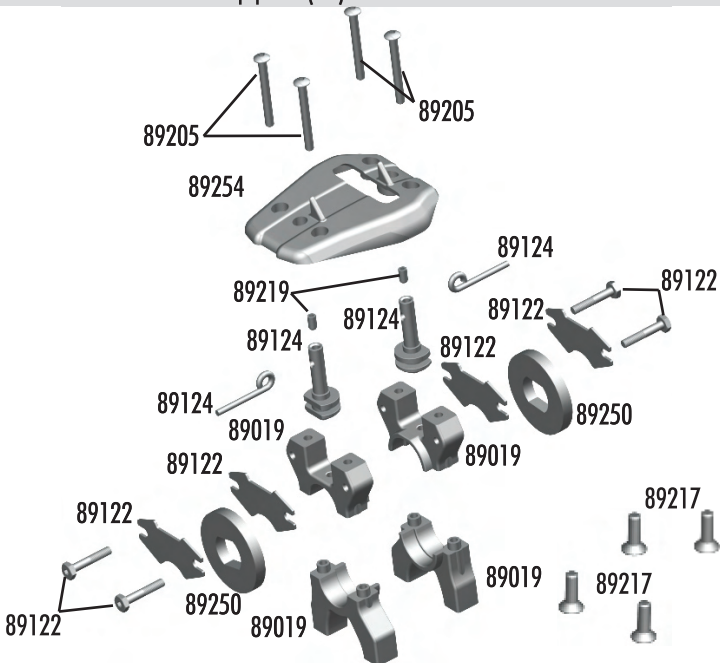

Center CVA's

89104	CVA input shaft U-joint, center	2
89106	CVA rebuild kit, center	Set
89221	5x4mm setcrew	10
89366	Rear CVA bone, center	1
89367	Front CVA bone, center	1

Front Shock Tower

25190	3x14mm SHCS	20
25211	3x10mm BHCS	20
89039	Hinge pin bushings, 1/2/3 dot	Set
89082	Shock standoffs, aluminum	4
89203	3x16mm BHCS	10
89225	3x24mm SHCS	10
89230	Silver cone washer	10
89426	Body/roll cage mounts set	Set
89432	Front shock tower	1

Chassis

25201 3x8mm FHCS	20
25204 3x16mm FHCS	20
25226 M4x5mm setscrew	20
89001 Side guard, right/left	Pr.
89130 Engine mount plates	2
89144 Pipe mount	1
89145 Pipe mount wire	1

89207 4x12mm BHCS	10
89213 4x6mm FHCS	10
89224 3x16mm SHCS	10
89231 3mm lock washer	10
89257 Engine mounts RTR	1
89322 Center diff shim	1
89450 SC8/RC8T RTR Chassis	1

Center Bulkhead

89019 Center bulkhead	1
89020 Center bulkhead carbon fiber top plate (FT)	1
89122 Brake pads	2
89123 Heatsink brake discs	2
89124 Brake cams and levers	Set
89205 3x26mm BHCS	10
89217 4x14mm FHCS	10
89219 3x5mm setcrew	10
89250 Fiber brake rotor (kit)	2
89254 Center bulkhead top plate (kit)	1