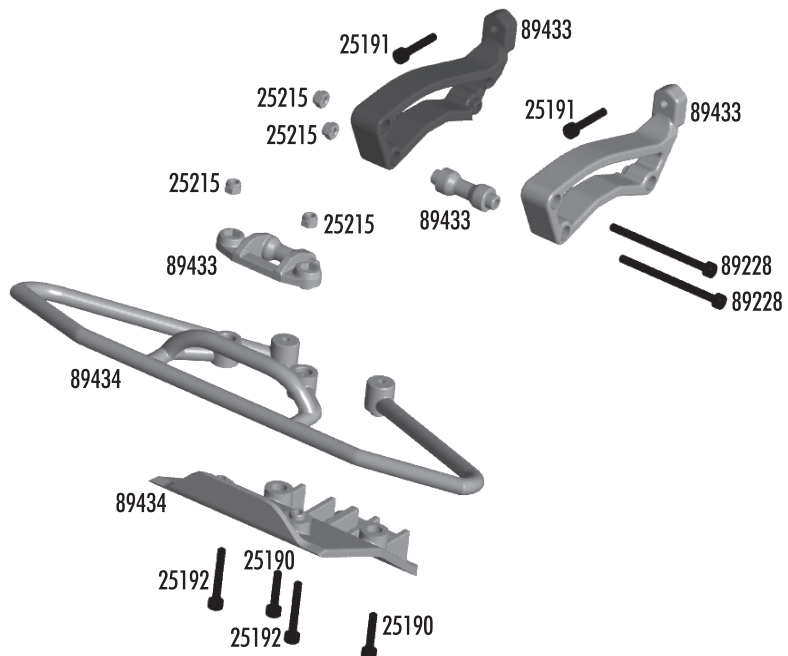

Roll cage

31531 3x6mm BHCS	6
89203 3x16mm BHCS	10
89425 SC8 roll cage	Set
89427 Firewall / dirt shields	Set
89453 3x35mm BHCS	10

▲ 31531

▲ 31531 ▲ 89427

Front Bumper

25190 3x14mm SHCS	20
25191 3x18mm SHCS	20
25192 3x20mm SHCS	20
25215 M3 locknut	20
89228 3x40mm SHCS	10
89433 Front bumper mounts	Pr.
89434 Front bumper and skid plate	Set