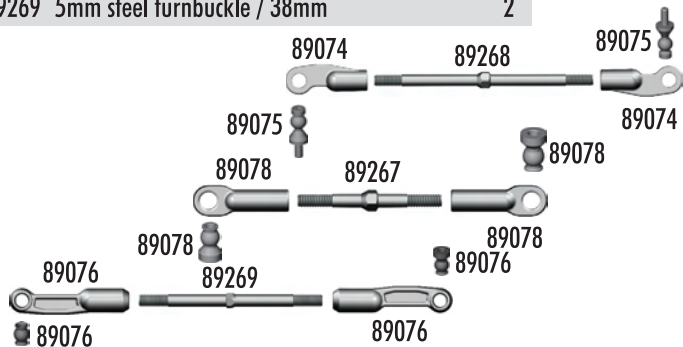

Turnbuckles

89070	Titanium turnbuckle set	Set
89074	Steering rod ends	4
89075	Steering ballstuds	4
89076	Camber rod ends	4
89078	Servo link rod ends	2
89240	FT turnbuckle wrench	1
89241	5.5mm turnbuckle wrench	1
89267	4mm steel turnbuckles / 32mm	1
89268	4mm steel turnbuckle / 42mm	2
89269	5mm steel turnbuckle / 38mm	2