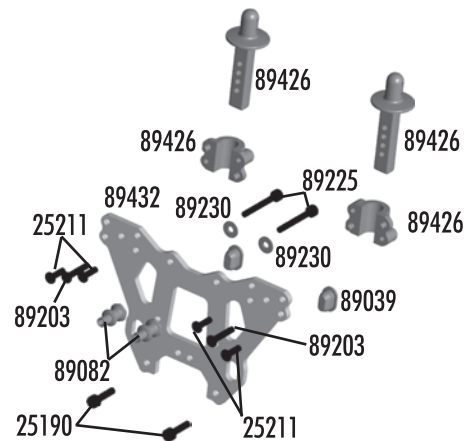

:: Front Gearbox

25191	M3x18mm shcs	20
25215	M3 locknut	20
25236	8x16x5 bearings	2
31531	M3x6mm BHCS	10
89017	FR/RR gearbox	1
89035	Arm mount A	1
89036	Arm mount B	1
89039	Hinge pin bushings, set	1
89040	Inner hinge pins, set	1
89114	Diff pinion gear	1
89201	2.5x3mm BHCS	10
89214	4x12mm FHCS	10
89217	4x14mm fhcs	10
89218	3x8mm washer	10
89219	3x5mm setscrew	10
89224	3x16mm SHCS	10
89226	3x26mm SHCS	10
89278	2.5mm washer	20
89279	3x45mm SHCS	10

:: Front Suspension

25201	3x8mm fhcs	20
25215	M3 locknut	20
25236	8x16x5 bearing	2
31520	2.5x6mm bhcs	6
89025	RC8 front arms	Pr.
89028	RC8 steering blocks	Pr.
89029	Steering block bushings, Set	1
89030	RC8 caster blocks	Pr.
89031	RC8 caster / hub sapecers, Set	1
89032	Caster angle bushings, Set	1
89040	RC8 inner hinge pins, Set	1
89041	RC8 outer hinge pins, Set	1
89075	RC8 Steering Ballstuds	4
89076	RC8 camber rod ends, Set	1
89095	RC8 wheel hex (aluminum)	Pr.
89096	RC8 wheel hex pins	4
89100	RC8 front cva axle	2
89102	RC8 front / rear cva bone	2
89105	RC8 cva rebuild FR/RR	1
89162	15x21x4 bearing	2
89204	3x24mm bhcs	10
89206	4x10mm bhcs	10
89207	4x12mm bhcs	10
89219	3x5mm setscrew	10
89221	5x4mm setscrew	10
89316	RC8T shock riser w/pins, Set	1
89317	RC8T droop screws	8
89406	Nyloc wheel nuts, black	2

:: Center CVA's

89104	CVA input shaft U-joint, center	2
89106	CVA rebuild kit, center	1
89221	5x4mm setcrew	10
89366	Rear CVA bone, center	1
89367	Front CVA bone, center	1

:: Front Shock Tower

25190	3x14mm SHCS	20
25211	3x10mm BHCS	20
89039	Hinge pin bushings, 1/2/3 dot, Set	1
89082	Shock standoffs, aluminum	4
89203	3x16mm BHCS	10
89225	3x24mm SHCS	10
89230	Silver cone washer	10
89426	Body/roll cage mounts, Set	1
89432	Front shock tower	1