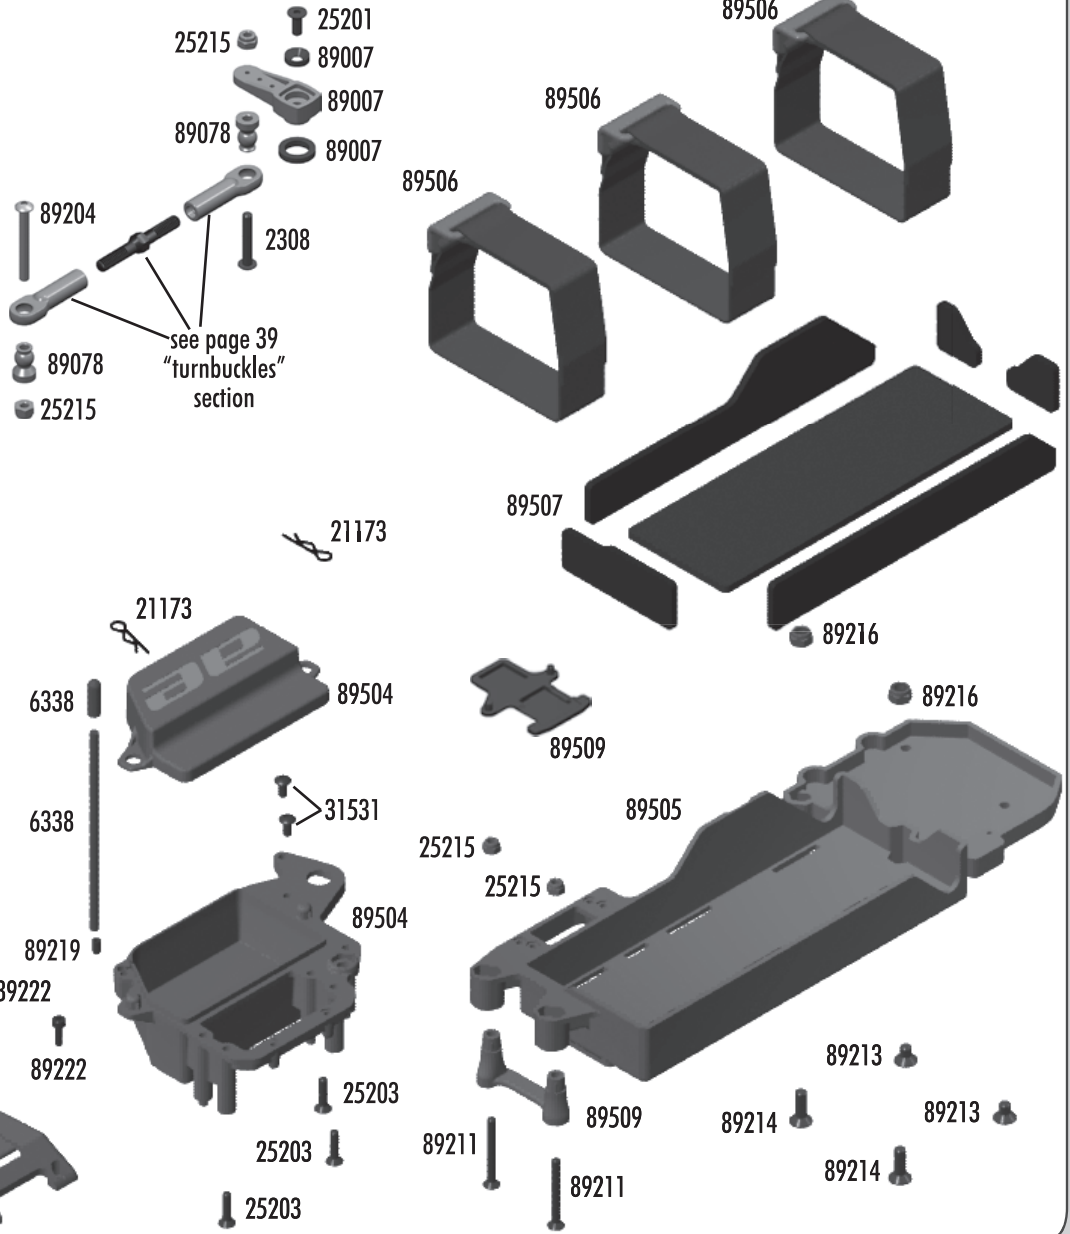

:: Radio Tray

2308	3x18mm bhcs	6
6338	Antenna tube and cap	1
21173	18T body clips	12
25201	3x8mm fhcs	20
25203	3x12mm fhcs	20
25215	M3 locknut	20
31531	3x6mm bhcs	6
89006	RC8 servo mount spacers, Set	1
89007	Steering servo horns, Set	1
89078	RC8 servo link rod ends, Set	1
89204	3x24mm bhcs	10
89208	3x14mm fhcs	10
89211	3x26mm fhcs	10
89213	4x6mm fhcs	10
89214	4x12mm fhcs	10
89216	M4 locknut	10
89219	3x5mm setscrew	10
89222	2.5x8mm shcs	10
89229	Blue countersunk washers	10
89504	RC8e radio tray	1
89505	RC8e battery tray	1
89506	Hook and loop battery straps, Set	1
89507	Battery tray pads, Set	1
89509	Battery tray accessories, Set	1