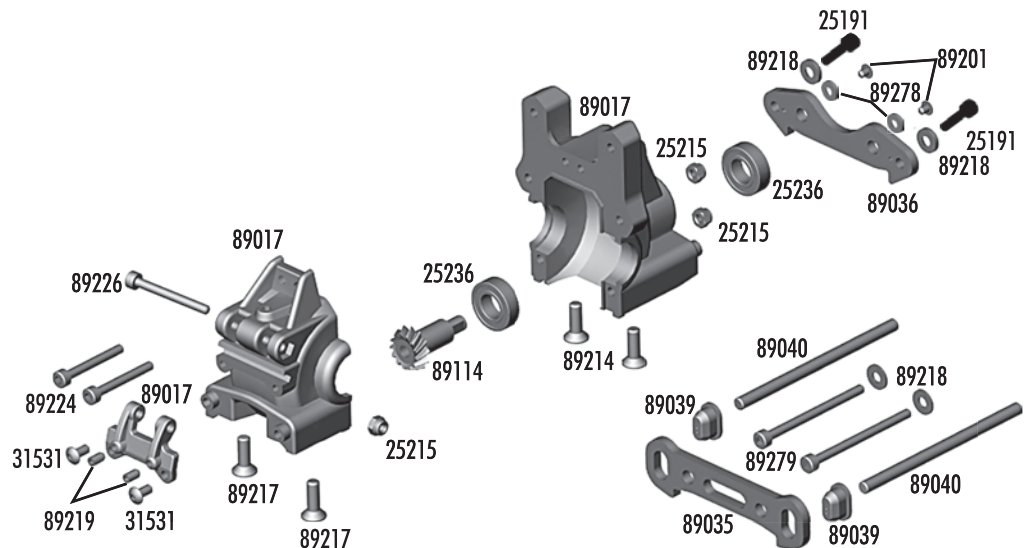

:: Turnbuckles

89074	Steering rod ends	4
89076	Camber rod ends	4
89078	Servo link rod ends, Set	1
89268	42mm steel turnbuckle	2
89269	38mm steel turnbuckle	2
89309	Steering pivot hardware, Set	1
89526	50mm steel turnbuckle	2

Front
Camber
89269

:: Chassis Braces

25204	M3 x 16mm FHCS	20
25215	M3 locknut	20
89077	Chassis brace rod ends, set	1
89320	Front chassis brace, set	1
89321	Rear chassis brace, set	1
89378	Aluminum chassis brace front	1
89379	Aluminum chassis brace rear	1
89451	RTR chassis Brace, set	1

:: Front Gearbox

25191	M3x18mm shcs	20
25215	M3 locknut	20
25236	8x16x5 bearings	2
31531	M3x6mm BHCS	10
89017	FR/RR gearbox	1
89035	Arm mount A	1
89036	Arm mount B	1
89039	Hinge pin bushings, set	1
89040	Inner hinge pins, set	1
89114	Diff pinion gear	1
89201	2.5x3mm BHCS	10
89214	4x12mm FHCS	10
89217	4x14mm fhcs	10
89218	3x8mm washer	10
89219	3x5mm setscrew	10
89224	3x16mm SHCS	10
89226	3x26mm SHCS	10
89278	2.5mm washer	20
89279	3x45mm SHCS	10