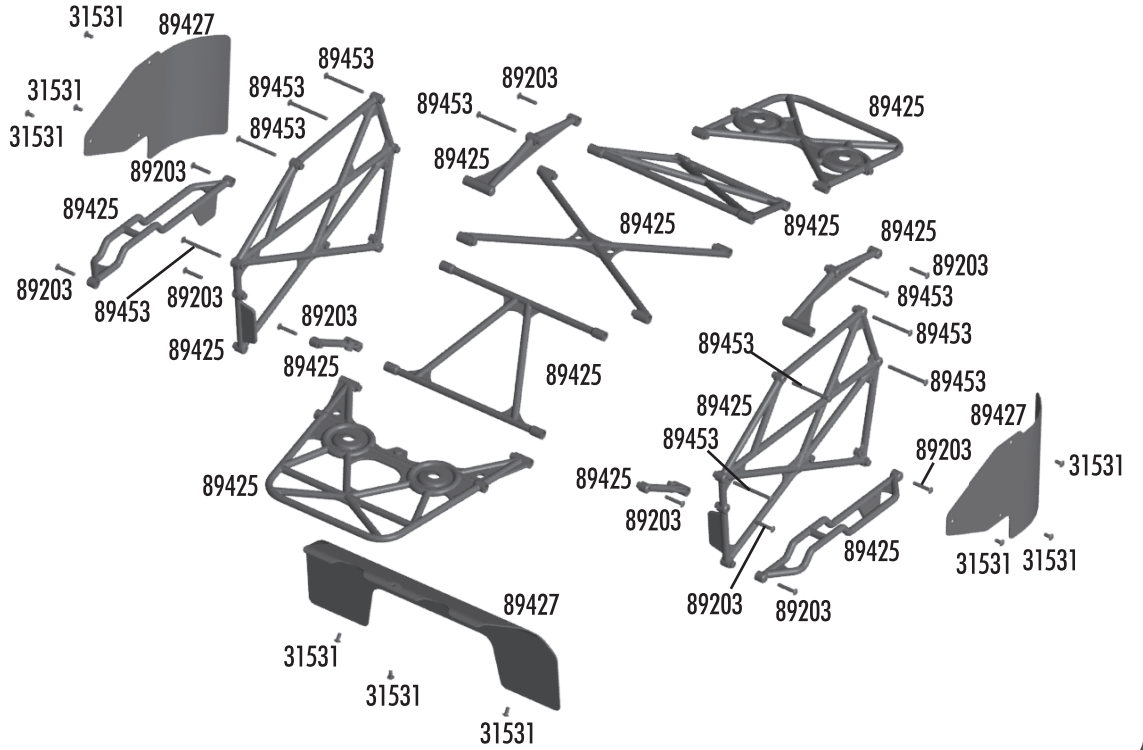

:: Roll Cage

31531	3x6mm BHCS	6
89203	3x16mm BHCS	10
89425	SC8 roll cage	Set
89427	Firewall / dirt shields	Set
89453	3x35mm BHCS	10