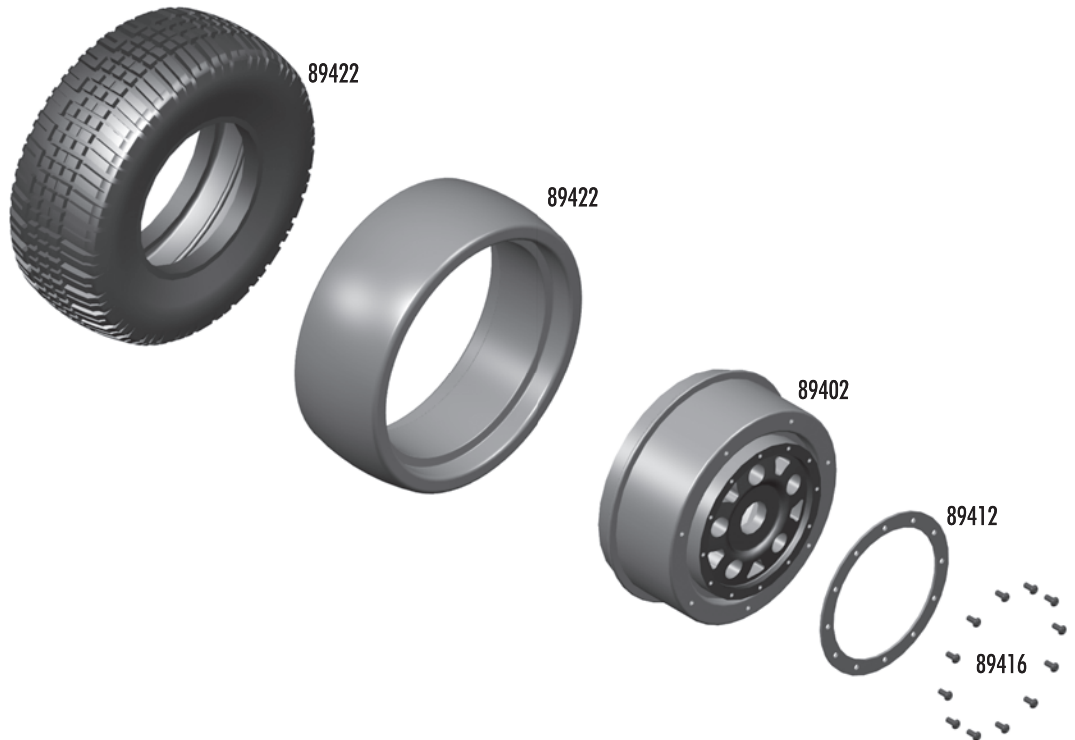

:: Wheels & Tires

89401	KMC wheel (silver)	4
89402	KMC wheel (black)	4
89403	12 spoke wheel (silver)	4
89404	12 spoke wheel (black)	4
89407	Beadguard (silver)	4
89408	Beadguard (black)	4
89409	Beadguard (red)	4
89410	Beadguard (blue)	4
89411	Beadguard (green)	4
89412	Beadguard (gold)	4
89416	2x4mm bhcs (black)	50
89417	2x4mm bhcs (silver)	50
89418	12 spoke wheel (silver) / tires w/ silver beadguards	1
89419	KMC wheel (silver) / tires w/ silver beadguards	1
89420	KMC wheel (black) / tires w/ black beadguards	1
89421	KMC wheel (black) / tires w/ red beadguards	1
89422	SC8 tires and inserts	4