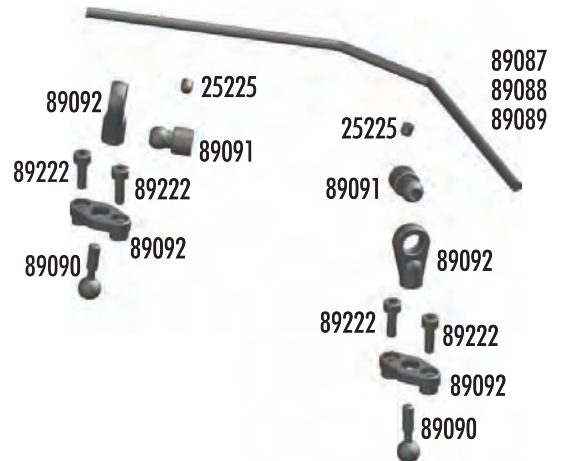

:: Rear Suspension

25188	3x20mm bhcs	20
25201	3x8mm fhcs	20
25215	M3 locknut	20
25236	8x16x5 bearings	2
31520	2.5x6mm bhcs	6
89027	RC8 rear lower arms	Pr.
89031	RC8 caster / hub spacers, Set	1
89033	RC8 hub carriers	Pr.
89041	RC8 outer hinge pins, Set	1
89096	RC8 wheel hex pins	4
89101	RC8 rear cva axle	2
89102	RC8 front / rear cva bone	2
89105	RC8 cva rebuild FR/RR	1
89107	RC8 rear cva shield / boot, Set	1
89162	15x21x4 bearing	2
89219	3x5mm setscrew	10
89221	5x4mm setscrew	10
89251	Wheel hex drive	2
89316	RC8T shock riser w/ pins, Set	1
89317	RC8T droop screws	8
89406	Nyloc wheel nut, black	4

:: Roll Cage

31531	3x6mm BHCS	6
89203	3x16mm BHCS	10
89425	SC8 roll cage	Set
89427	Firewall / dirt shields	Set
89453	3x35mm BHCS	10

:: Front Bumper

25190	3x14mm SHCS	20
25191	3x18mm SHCS	20
25192	3x20mm SHCS	20
25215	M3 locknut	20
89228	3x40mm SHCS	10
89433	Front bumper mounts	Pr.
89434	Front bumper and skid plate, Set	1

:: Sway Bars

25225	3x3mm setscrew	20
89086	Swaybar set	1
89087	Swaybar 2.2mm - black	1
89088	Swaybar 2.5mm - silver (kit)	1
89089	Swaybar 2.8mm - gold (kit)	1
89090	Swaybar ball joint	4
89091	Swaybar socket joint, Set	1
89092	Swaybar pivot retainers/eyelets, Set	1
89093	Swaybar 3.0mm - black	1
89222	2.5x8mm SHCS	10