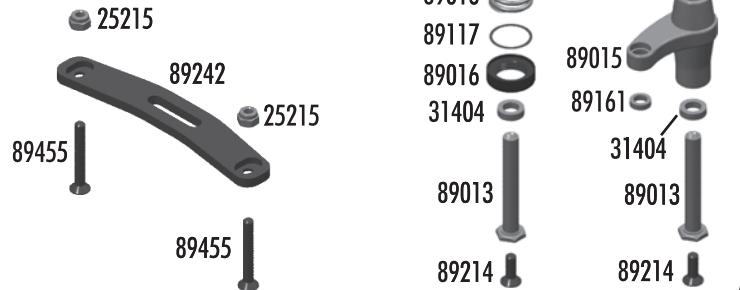

:: Steering

25215	M3 locknut	20
31404	6x10mm bearing	2
89013	Steering post	2
89014	Steering rack post	2
89015	Servo saver, Set	1
89016	Servo saver bolt, nut, spring	1
89117	Diff shims	8
89161	Steering bearing, Set	1
89214	4x12mm fhcs	10
89242	Steering drag link	1
89455	3x22mm fhcs	10