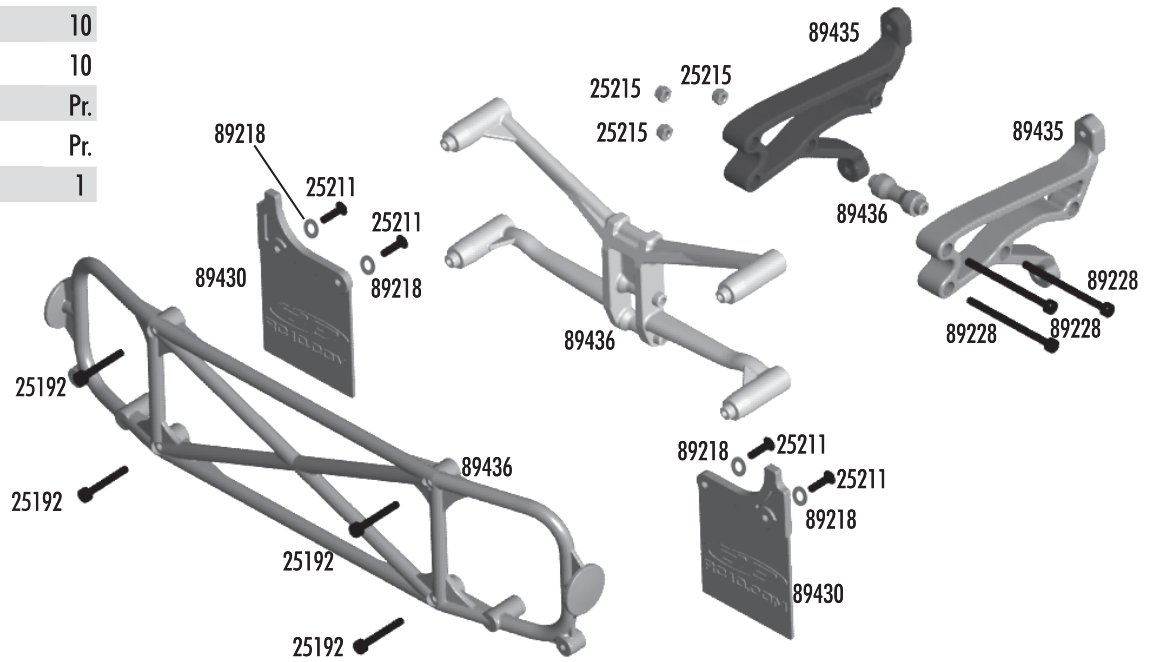

:: Rear Bumper

25192	3x20mm SHCS	20
25211	3x10mm BHCS	20
25215	M3 locknut	20
89218	3x8mm washer	10
89228	3x40mm SHCS	10
89430	Mud flaps	Pr.
89435	Rear bumper mounts	Pr.
89436	Rear bumper and brace, Set	1