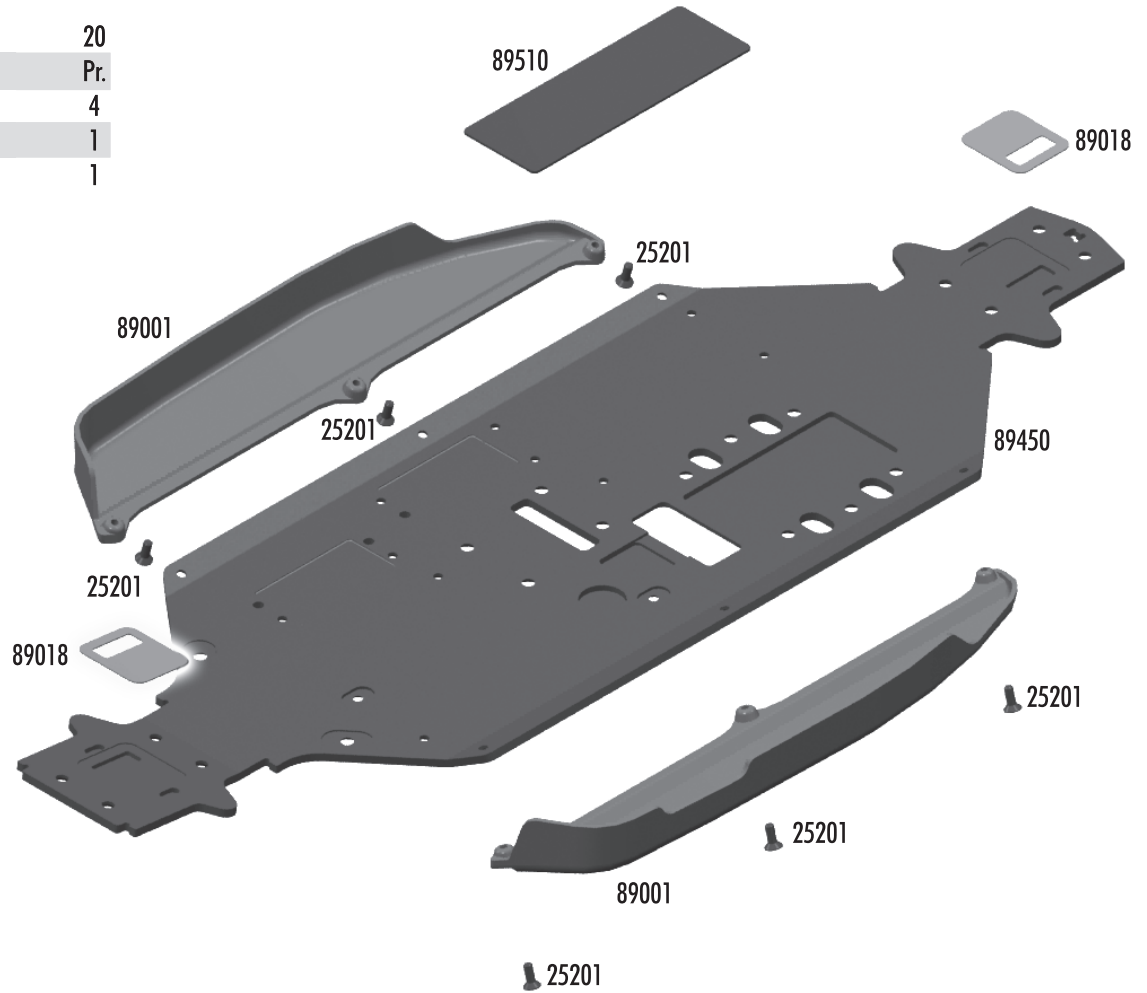

:: Chassis

25201	3x8mm fhcs	20
89001	RC8 side guards (L/R)	Pr.
89018	RC8 gearbox gasket	4
89450	SC8 / RC8T RTR chassis	1
89510	RC8e motor pad	1

:: Center Bulkhead

25223	4x3mm setscrew	20
31532	3x8mm bhcs	6
89019	RC8 center bulkhead, Set	1
89205	3x26mm bhcs	10
89214	4x12mm fhcs	10
89254	Center top plate	1
89454	3x12mm shcs	10
89501	RC8 e motor mount / bulkhead	1
89502	RC8 e center diff riser	1
89512	RC8 e 12t pinion	1
89513	RC8 e 13t pinion	1
89514	RC8 e 14t pinion	1
89515	RC8 e 15t pinion - Kit	1
89516	RC8 e 16t pinion	1
89517	RC8 e 17t pinion	1
89528	3x5.6mm steel washer	10