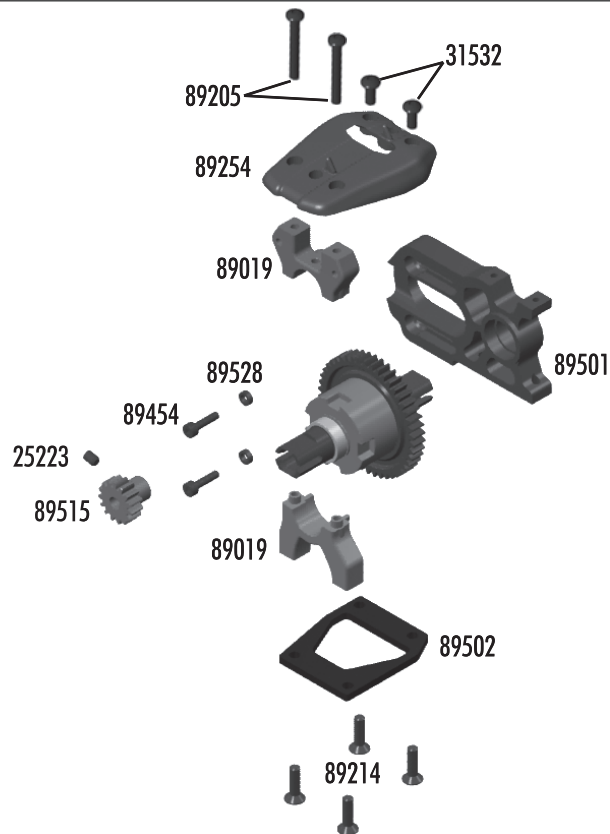

:: Front Suspension

25201	3x8mm fhcs	20
25215	M3 locknut	20
25236	8x16x5 bearing	2
31520	2.5x6mm bhcs	6
89025	RC8 front arms	Pr.
89028	RC8 steering blocks	Pr.
89029	Steering block bushings, Set	1
89030	RC8 caster blocks	Pr.
89031	RC8 caster / hub sapecers, Set	1
89032	Caster angle bushings, Set	1
89040	RC8 inner hinge pins, Set	1
89041	RC8 outer hinge pins, Set	1
89075	RC8 Steering Ballstuds	4
89076	RC8 camber rod ends, Set	1
89095	RC8 wheel hex (aluminum)	Pr.
89096	RC8 wheel hex pins	4
89100	RC8 front cva axle	2
89102	RC8 front / rear cva bone	2
89105	RC8 cva rebuild FR/RR	1
89162	15x21x4 bearing	2
89204	3x24mm bhcs	10
89206	4x10mm bhcs	10
89207	4x12mm bhcs	10
89219	3x5mm setscrew	10
89221	5x4mm setscrew	10
89316	RC8T shock riser w/pins, Set	1
89317	RC8T droop screws	8
89406	Nyloc wheel nuts, black	2

:: Center CVA's

89104	CVA input shaft U-joint, center	2
89106	CVA rebuild kit, center	1
89221	5x4mm setcrew	10
89366	Rear CVA bone, center	1
89367	Front CVA bone, center	1

:: Front Shock Tower

25190	3x14mm SHCS	20
25211	3x10mm BHCS	20
89039	Hinge pin bushings, 1/2/3 dot, Set	1
89082	Shock standoffs, aluminum	4
89203	3x16mm BHCS	10
89225	3x24mm SHCS	10
89230	Silver cone washer	10
89426	Body/roll cage mounts, Set	1
89432	Front shock tower	1

:: Chassis

25201	3x8mm fhcs	20
89001	RC8 side guards (L/R)	Pr.
89018	RC8 gearbox gasket	4
89450	SC8 / RC8T RTR chassis	1
89510	RC8e motor pad	1

:: Center Bulkhead

25223	4x3mm setscrew	20
31532	3x8mm bhcs	6
89019	RC8 center bulkhead, Set	1
89205	3x26mm bhcs	10
89214	4x12mm fhcs	10
89254	Center top plate	1
89454	3x12mm shcs	10
89501	RC8 e motor mount / bulkhead	1
89502	RC8 e center diff riser	1
89512	RC8 e 12t pinion	1
89513	RC8 e 13t pinion	1
89514	RC8 e 14t pinion	1
89515	RC8 e 15t pinion - Kit	1
89516	RC8 e 16t pinion	1
89517	RC8 e 17t pinion	1
89528	3x5.6mm steel washer	10