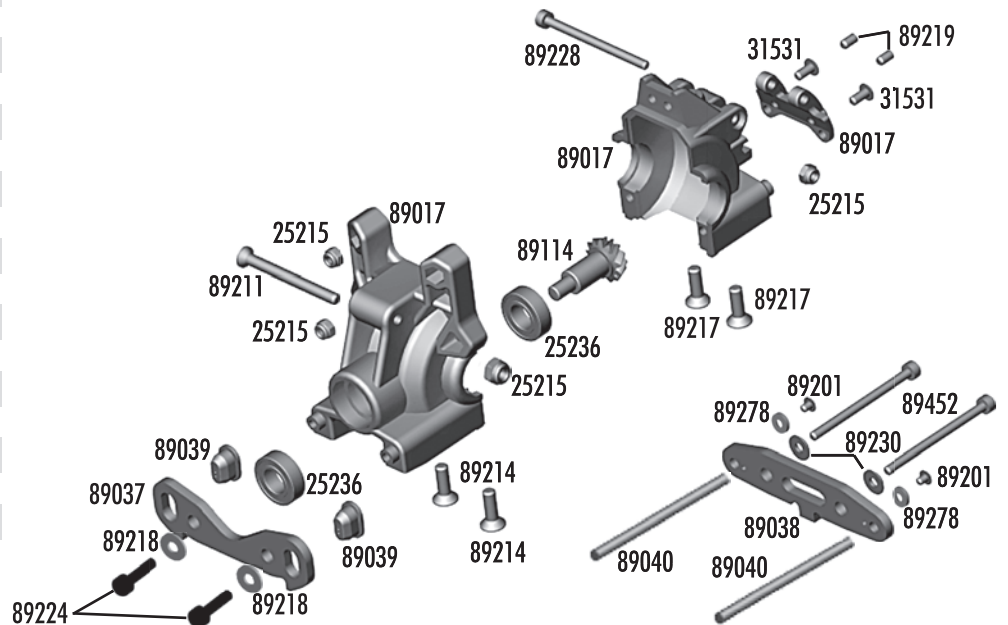

:: Rear Gearbox

25215	M3 locknut	20
25236	8x16x5 bearings	2
31531	M3x6mm bhcs	10
89017	FR/RR gearbox	1
89037	Arm mount C	1
89038	Arm mount D (3 degrees)	1
89039	Hinge pin bushings, Set	1
89040	Inner hinge pins, Set	1
89114	Diff pinion gear	1
89201	2.5x3mm bhcs	10
89211	3x26mm fhcs	10
89214	4x12mm fhcs	10
89217	4x14mm fhcs	10
89218	3x8mm washer	10
89219	3x5mm setscrew	10
89224	3x16mm shcs	10
89228	3x40mm shcs	10
89230	Silver cone washer	10
89278	2.5mm washer	20
89452	3x50mm shcs	10