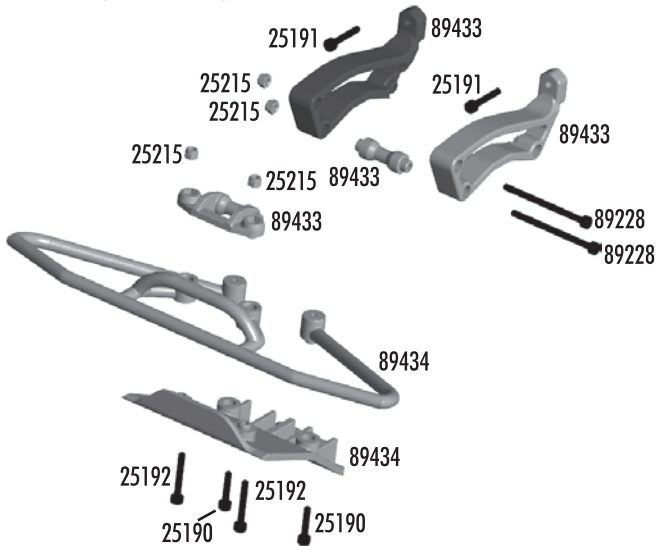

:: Front Bumper

25190	3x14mm SHCS	20
25191	3x18mm SHCS	20
25192	3x20mm SHCS	20
25215	M3 locknut	20
89228	3x40mm SHCS	10
89433	Front bumper mounts	Pr.
89434	Front bumper and skid plate, Set	1