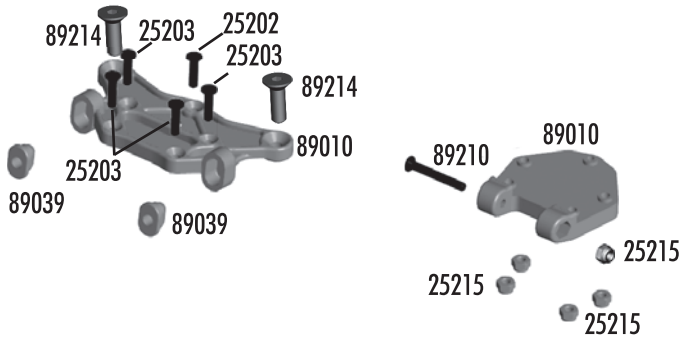

:: Center Diff

25236	8x16x5 Bearings	2
89109	Spur gear 44T, includes diff gasket	1
89110	Spur gear 46T, includes diff gasket	1
89111	Complete center diff	1
89115	Diff housing	1
89116	Diff gasket	4
89119	Center diff outdrives	2
89120	Diff sun/planet gears, includes washers and pins, Set	1
89121	Diff O-rings, big and small, Set	1
89208	3x14mm FHCS	10
89519	Plastic spur gear 46T, w/diff gasket - Kit	1
89520	Plastic spur gear 48T, w/diff gasket	1
89521	Plastic spur gear 50T, w/diff gasket	1

:: Top Plate

25202	3x10mm FHCS	20
25203	3x12mm FHCS	20
25215	M3 locknut	20
89010	Top Plate, upper and lower (kit)	1
89039	Hinge pin bushings, 1/2/3 dot set	1
89210	3x20mm FHCS	10
89214	4x12mm FHCS	10
89234	Blue aluminum top plate (FT)	1
89236	Aluminum top plate (FT)	1