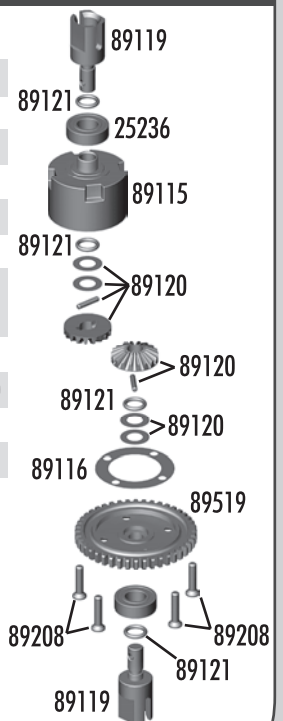

:: Center Diff

25236	8x16x5 Bearings	2
89109	Spur gear 44T, includes diff gasket	1
89110	Spur gear 46T, includes diff gasket	1
89111	Complete center diff	1
89115	Diff housing	1
89116	Diff gasket	4
89119	Center diff outdrives	2
89120	Diff sun/planet gears, includes washers and pins, Set	1
89121	Diff O-rings, big and small, Set	1
89208	3x14mm FHCS	10
89519	Plastic spur gear 46T, w/diff gasket - Kit	1
89520	Plastic spur gear 48T, w/diff gasket	1
89521	Plastic spur gear 50T, w/diff gasket	1