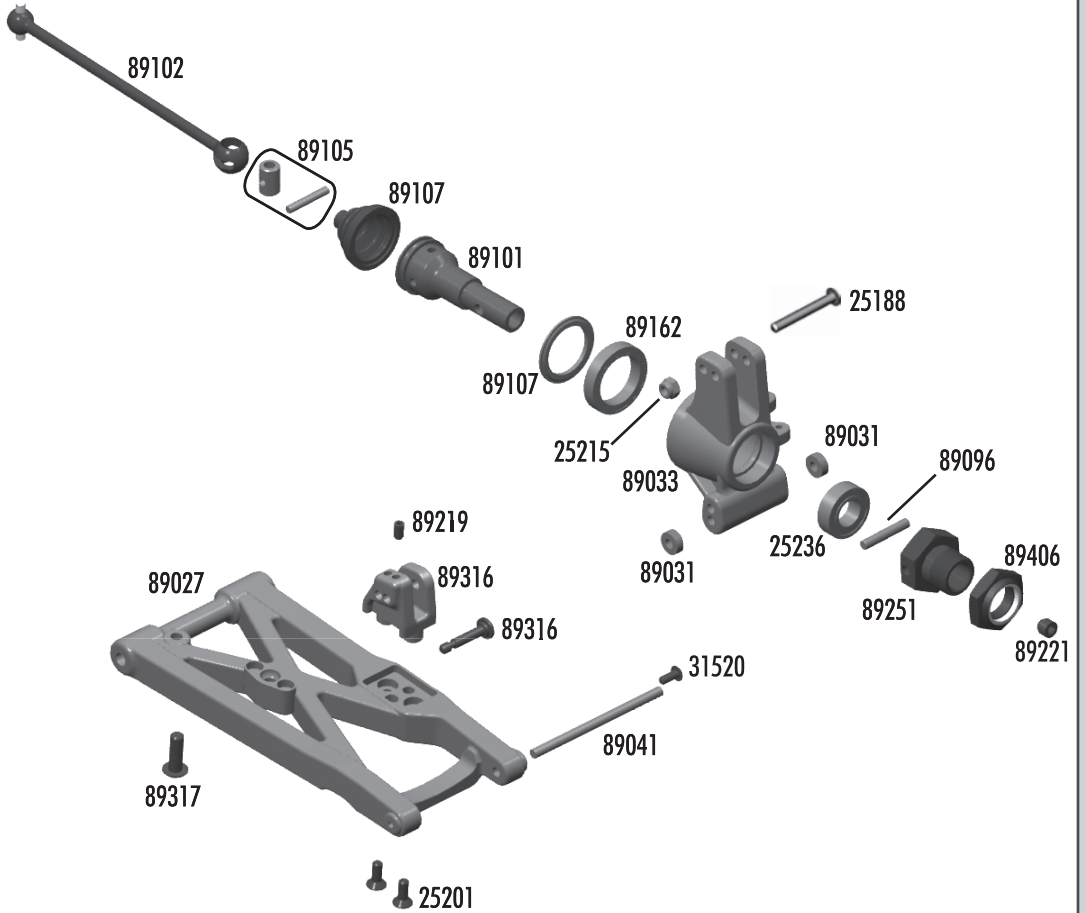

:: Rear Suspension

25188	3x20mm bhcs	20
25201	3x8mm fhcs	20
25215	M3 locknut	20
25236	8x16x5 bearings	2
31520	2.5x6mm bhcs	6
89027	RC8 rear lower arms	Pr.
89031	RC8 caster / hub spacers, Set	1
89033	RC8 hub carriers	Pr.
89041	RC8 outer hinge pins, Set	1
89096	RC8 wheel hex pins	4
89101	RC8 rear cva axle	2
89102	RC8 front / rear cva bone	2
89105	RC8 cva rebuild FR/RR	1
89107	RC8 rear cva shield / boot, Set	1
89162	15x21x4 bearing	2
89219	3x5mm setscrew	10
89221	5x4mm setscrew	10
89251	Wheel hex drive	2
89316	RC8T shock riser w/ pins, Set	1
89317	RC8T droop screws	8
89406	Nyloc wheel nut, black	4