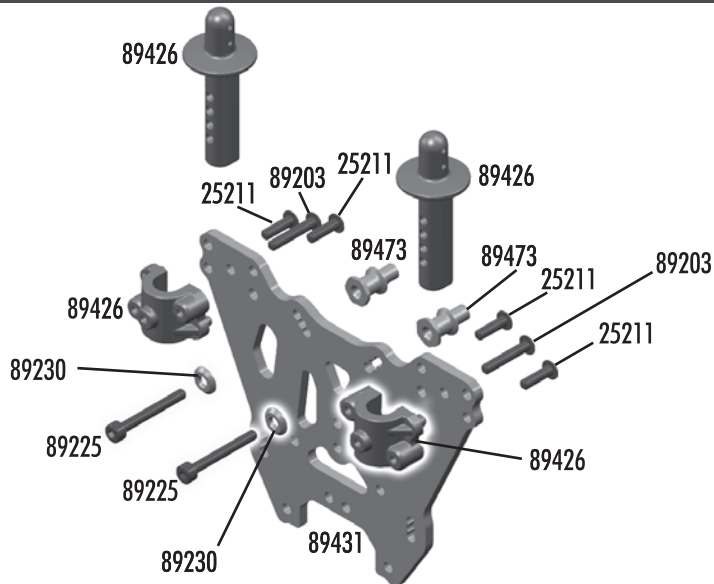

:: Rear Shock Tower

25211	3x10mm BHCS	20
89203	3x16mm BHCS	10
89225	3x24mm SHCS	10
89230	Silver cone washer	10
89426	Body/roll cage mount, Set	1
89431	Rear shock tower	1
89473	Steel shock standoff, Set	1