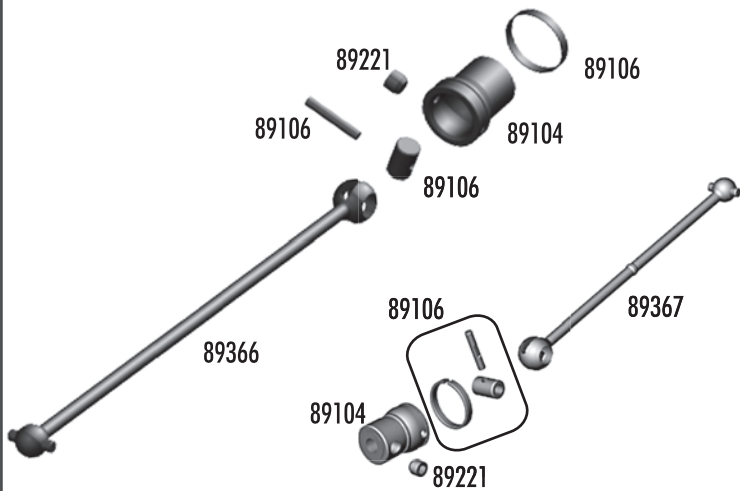

:: Center CVA's

89104	CVA input shaft U-joint, center	2
89106	CVA rebuild kit, center	1
89221	5x4mm setcrew	10
89366	Rear CVA bone, center	1
89367	Front CVA bone, center	1