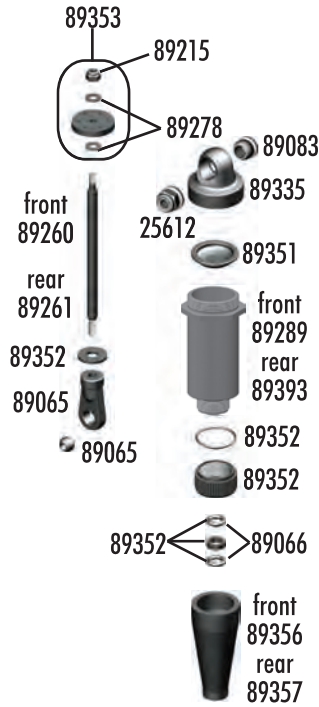

:: Shocks

25612	M3 locknut with flange	20
89066	Shock o-rings	8
89067	Shock limiters, Set	1
89083	Shock bushings	4
89215	Piston locknut	10
89260	29mm RTR shock shaft, front	2
89261	38mm RTR shock shaft, rear	2
89278	2.5mm washer	20
89288	16x29mm molded shock kit, Set	1
89289	16x29mm molded shock body	2
89335	16mm aluminum shock caps	2
89351	16mm shock bladders	8
89352	16mm shock rebuild kit, Set	1
89353	16mm shock pistons, Set	1
89354	16mm shock spring cups	4
89356	16x29/32mm front shock boot	4
89357	16x38mm rear shock boot	4
89393	16x38mm molded shock body	2
89396	16mm RTR pre-load clips, shock collar, Set	1
89400	16x38mm molded shock kit, Set	1

:: Springs

89292	16x29mm front spring black (3.3lbs)	Pr.
89293	16x29mm front spring silver (3.9lbs)	Pr.
89294	16x29mm front spring bronze (4.7lbs) - Kit	Pr.
89295	16x29mm front spring complete set	1
89347	16x38mm rear spring black (2.7 lbs)	Pr.
89348	16x38mm rear spring silver (3.3 lbs)	Pr.
89349	16x38mm rear spring bronze (4 lbs)- Kit	Pr.
89350	16x38mm rear spring complete set	1

:: Top Plate

25202	3x10mm FHCS	20
25203	3x12mm FHCS	20
25215	M3 locknut	20
89010	Top Plate, upper and lower (kit)	1
89039	Hinge pin bushings, 1/2/3 dot set	1
89210	3x20mm FHCS	10
89214	4x12mm FHCS	10
89234	Blue aluminum top plate (FT)	1
89236	Aluminum top plate (FT)	1