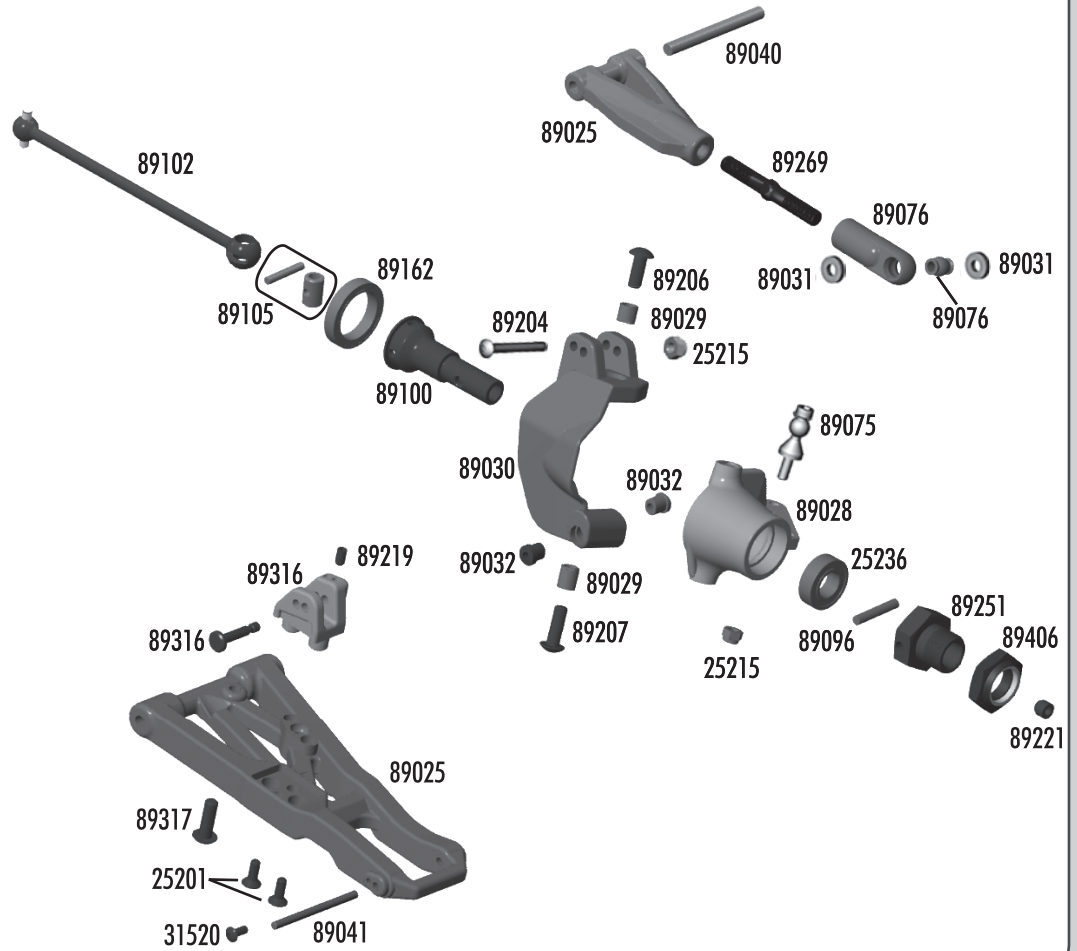

:: Top Plate

25202	3x10mm FHCS	20
25203	3x12mm FHCS	20
25215	M3 locknut	20
89010	Top Plate, upper and lower (kit)	1
89039	Hinge pin bushings, 1/2/3 dot set	1
89210	3x20mm FHCS	10
89214	4x12mm FHCS	10
89234	Blue aluminum top plate (FT)	1
89236	Aluminum top plate (FT)	1

:: Turnbuckles

89074	Steering rod ends	4
89076	Camber rod ends	4
89078	Servo link rod ends, Set	1
89268	42mm steel turnbuckle	2
89269	38mm steel turnbuckle	2
89309	Steering pivot hardware, Set	1
89526	50mm steel turnbuckle	2

Front
Camber
89269

:: Chassis Braces

25204	M3 x 16mm FHCS	20
25215	M3 locknut	20
89077	Chassis brace rod ends, set	1
89320	Front chassis brace, set	1
89321	Rear chassis brace, set	1
89378	Aluminum chassis brace front	1
89379	Aluminum chassis brace rear	1
89451	RTR chassis Brace, set	1

:: Front Suspension

25201	3x8mm fhcs	20
25215	M3 locknut	20
25236	8x16x5 bearing	2
31520	2.5x6mm bhcs	6
89025	RC8 front arms	Pr.
89028	RC8 steering blocks	Pr.
89029	Steering block bushings, Set	1
89030	RC8 caster blocks	Pr.
89031	RC8 caster / hub sapecers, Set	1
89032	Caster angle bushings, Set	1
89040	RC8 inner hinge pins, Set	1
89041	RC8 outer hinge pins, Set	1
89075	RC8 Steering Ballstuds	4
89076	RC8 camber rod ends, Set	1
89095	RC8 wheel hex (aluminum)	Pr.
89096	RC8 wheel hex pins	4
89100	RC8 front cva axle	2
89102	RC8 front / rear cva bone	2
89105	RC8 cva rebuild FR/RR	1
89162	15x21x4 bearing	2
89204	3x24mm bhcs	10
89206	4x10mm bhcs	10
89207	4x12mm bhcs	10
89219	3x5mm setscrew	10
89221	5x4mm setscrew	10
89316	RC8T shock riser w/pins, Set	1
89317	RC8T droop screws	8
89406	Nyloc wheel nuts, black	2