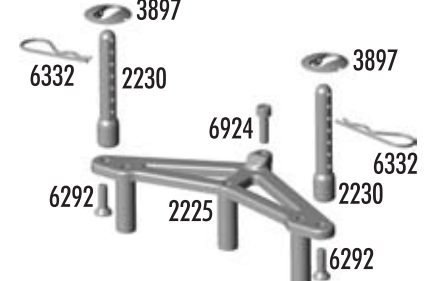

Differential