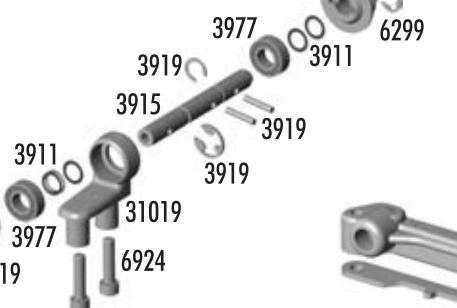

Differential