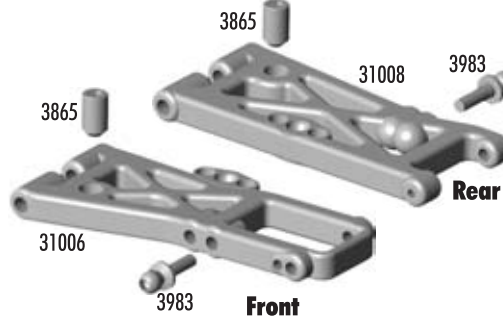

Baq D - Suspension

3865	10-32 x 5/16" Droop Set Screws	4	1.50
3983	Ballstud, short black, .300"	6	6.99
6292	4-40 x 3/8" FHCS	6	2.00
31006	TC4 Suspension Arms, front	Pr.	6.99
31008	TC4 Suspension Arms, rear	Pr.	6.99
31010	TC4 Arm Mount Shims (6), Balls (4), Wheelbase Shims (6)	Set	2.99
31024	TC4 Inner Hinge Pins	Set	2.99
31025	TC4 Suspension Arm Mounts	Set	4.99