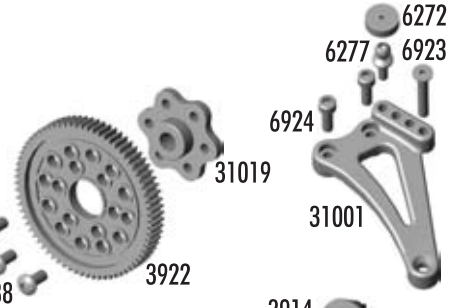

Differential