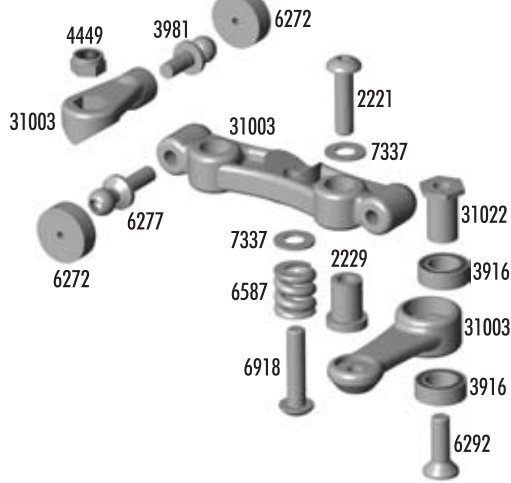

Associated Electrics, Inc.

3585 Cadillac Ave. Costa Mesa, CA 92626 USA

© 2004 Associated Electrics, Inc.

Baq C - Steering

2221	4-40 x 7/16" BHCS	6	2.00
2229	Swing Rack Hardware	Set	7.00
3916	Bearing, 3/16 x 5/16"	4	11.00
3981	Ballstud, short black, .200"	6	6.99
4449	4-40 Aluminum Locknuts, small pattern	5	2.50
6272	Foam Ballstud Dust Covers	28	2.00
6277	Ballstud, long silver, .300"	6	6.99
6292	4-40 x 3/8" FHCS	6	2.00
6587	Servo Saver Spring	1	1.50
6918	4-40 x 1/2" BHCS	6	2.00
7337	Servo Mount Washers, steel	4	1.00
31003	TC4 Steering Rack	Set	4.99
31022	TC4 Steering Bellcrank Posts	2	4.99

Baq D - Suspension

3865	10-32 x 5/16" Droop Set Screws	4	1.50
3983	Ballstud, short black, .300"	6	6.99
6292	4-40 x 3/8" FHCS	6	2.00
31006	TC4 Suspension Arms, front	Pr.	6.99
31008	TC4 Suspension Arms, rear	Pr.	6.99
31010	TC4 Arm Mount Shims (6), Balls (4), Wheelbase Shims (6)	Set	2.99
31024	TC4 Inner Hinge Pins	Set	2.99
31025	TC4 Suspension Arm Mounts	Set	4.99