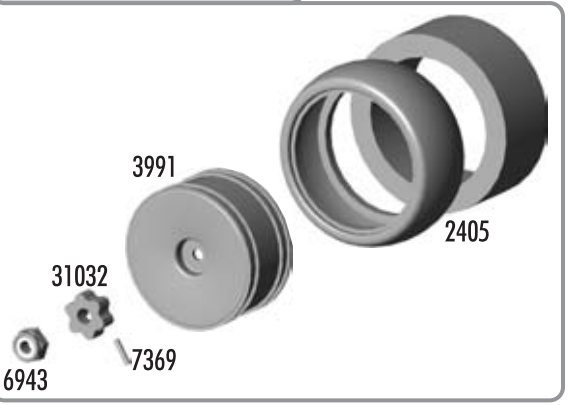

Exploded View

Shock

Differential

Turnbuckles

Wheels & Tires

Baq F - Shock Towers

2230	TC4/NTC3 Body Post, front & rear	Set	4.00
6472	Shock Mount Nuts	4	1.00
6473	Shock Bushings	4	1.00
6918	4-40 x 1/2" BHCS	6	2.00
6924	4-40 x 3/8" bhcs	6	2.00
7260	4-40 Small Pattern Plain Nuts	12	2.00
7320	Nylon Body Mount Washers	4	.75
7413	4-40 x 3/4" BHCS	6	2.00
31011	TC4 Shock Tower, front	1	4.99
31013	TC4 Shock Tower, rear	1	5.99