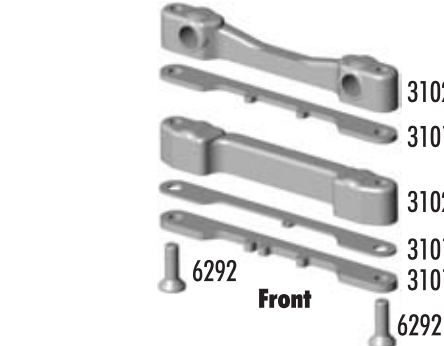

Differential