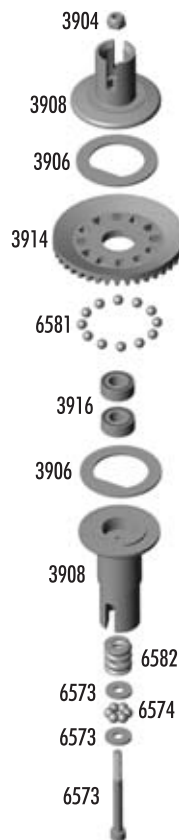

Bushings & Bearings

Option Parts

3907	Bushing, 3/16 x 5/16"	Pr.	1.00
3916	Bearing, 3/16 x 5/16"	4	11.00
3970	TC3/TC4 PTFE Sealed Bearing Set	Set	120.00
3975	TC3/TC4 Racer Bearing Kit, rubber sealed	Set	50.00
3976	Bearing, 3/8 x 5/8", rubber sealed	Pr.	7.00
3977	Bearing, 3/16 x 3/8", rubber sealed	Pr.	6.00
6903	Bearing, 3/8 x 5/8", PTFE sealed	Pr.	20.00
6906	Bearing, 3/16 x 3/8" PTFE sealed	Pr.	13.00
6909	Bearing, 3/16 x 5/16", for steel diff	Pr.	6.00

Decals & Stickers

Option Parts

3816	"AMERICAN RACER" Bumper Sticker	1	4.00
3817	"TEAM ASSOCIATED" Bumper Sticker	2	4.00
3820	AE Logo Decal Sheet	1	2.00
3825	Factory Team Decal Sheet	1	2.00
3829	TC3 Decal Sheet	1	2.00
3830	Team Associated Decal Sheet, white on black	1	2.00
3834	AE Blue Embossed Logo Sticker, 4" with shiny silver trim	1	3.00
6196	Team Associated & Misc. Sponsor Decal Sheet	1	2.00
31071	TC4 Decal Sheet	1	2.00

Associated Electrics, Inc.

3585 Cadillac Ave. Costa Mesa, CA 92626 USA

© 2004 Associated Electrics, Inc.