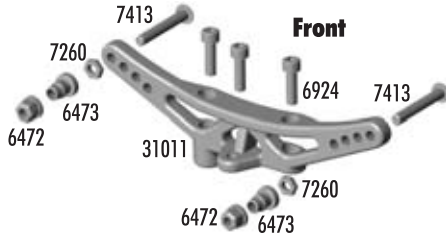

Gears

Option Parts

3921	Spur Gear, 69t 48p Kimbrough	1	4.00
3922	Spur Gear, 72t 48p Kimbrough	1	4.00
3923	Spur Gear, 75t 48p Kimbrough	1	4.00
3992	Spur Gear, 76t 48p Kimbrough	1	4.00
3993	Spur Gear, 77t 48p Kimbrough	1	4.00
3994	Spur Gear, 73t 48p Kimbrough	1	4.00
3995	Spur Gear, 74t 48p Kimbrough	1	4.00
8252	Pinion, 15t 48p	1	6.00
8253	Pinion, 16t 48p	1	6.00
8254	Pinion, 17t 48p	1	6.00

8255	Pinion, 18t 48p	1	6.00
8256	Pinion, 19t 48p	1	6.00
8257	Pinion, 20t 48p	1	6.00
8258	Pinion, 21t 48p	1	6.00
8259	Pinion, 22t 48p	1	6.00
8260	Pinion, 23t 48p	1	6.00
8261	Pinion, 24t 48p	1	6.00

1:10 Scale 4WD Electric Touring Car Kit

Exploded View

Shock

Differential

Turnbuckles

Wheels & Tires

Baq F - Shock Towers

2230	TC4/NTC3 Body Post, front & rear	Set	4.00
6472	Shock Mount Nuts	4	1.00
6473	Shock Bushings	4	1.00
6918	4-40 x 1/2" BHCS	6	2.00
6924	4-40 x 3/8" bhcs	6	2.00
7260	4-40 Small Pattern Plain Nuts	12	2.00
7320	Nylon Body Mount Washers	4	.75
7413	4-40 x 3/4" BHCS	6	2.00
31011	TC4 Shock Tower, front	1	4.99
31013	TC4 Shock Tower, rear	1	5.99

FACTORY TEAM OPTIONS

1780	FT Aluminum Shock Bushings	4	5.99
31012	TC4 Carbon Shock Tower, front	1	8.99
31014	TC4 Carbon Shock Tower, rear	1	8.99
31042	TC4 Carbon Component Set	Set	69.99

Fasteners

Option Parts