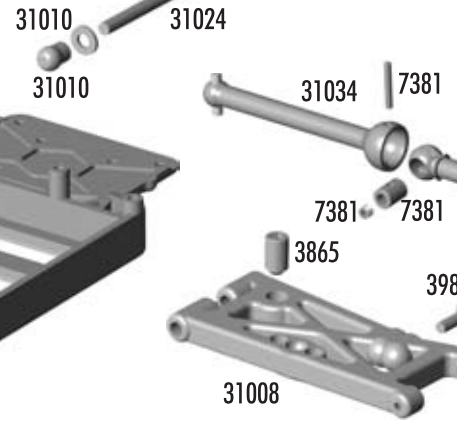

Differential