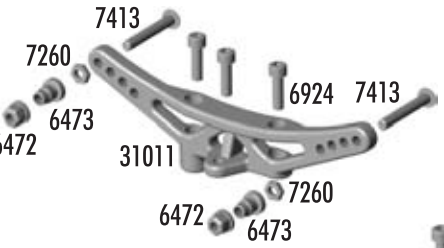

Baq E - Transmission

2368	TC Front/Rear Transmission Cases	Pr.	5.00
3903	TC Drive Pinions	2	4.00
3911	TC Transmission Shim Set	16	5.00
3914	TC3/TC4 Diff Ring Gear & Drive Pinion	Set	7.00
Gear			
3915	TC3/TC4 Input Shafts, front & rear	Set	13.00
3919	TC3/TC4 Input Shaft Hardware Set	Set	5.00
3920	TC Front Input Shaft	1	5.00
3922	Spur Gear, 72t 48p, Kimbrough	1	4.00
3977	Bearing, 3/16 x 3/8", rubber sealed	Pr.	6.00
6288	4-40 x 1/4" BHCS	6	2.00
6292	4-40 x 3/8" FHCS	6	2.00
6299	Small E-Clip	12	1.00
6920	4-40 x 3/16" BHCS	6	2.00
6924	4-40 x 3/8" SHCS	6	2.00
31019	TC4 Driveshaft Accessories - spur gear hub, drive cups, bulkhead	Set	3.99
31021	TC4 Main Driveshaft	1	12.99

Gears

Option Parts

3921	Spur Gear, 69t 48p Kimbrough	1	4.00
3922	Spur Gear, 72t 48p Kimbrough	1	4.00
3923	Spur Gear, 75t 48p Kimbrough	1	4.00
3992	Spur Gear, 76t 48p Kimbrough	1	4.00
3993	Spur Gear, 77t 48p Kimbrough	1	4.00
3994	Spur Gear, 73t 48p Kimbrough	1	4.00
3995	Spur Gear, 74t 48p Kimbrough	1	4.00
8252	Pinion, 15t 48p	1	6.00
8253	Pinion, 16t 48p	1	6.00
8254	Pinion, 17t 48p	1	6.00

8255	Pinion, 18t 48p	1	6.00
8256	Pinion, 19t 48p	1	6.00
8257	Pinion, 20t 48p	1	6.00
8258	Pinion, 21t 48p	1	6.00
8259	Pinion, 22t 48p	1	6.00
8260	Pinion, 23t 48p	1	6.00
8261	Pinion, 24t 48p	1	6.00

1:10 Scale 4WD Electric Touring Car Kit

Exploded View

Shock

Differential

Turnbuckles

Wheels & Tires

Baq F - Shock Towers

2230	TC4/NTC3 Body Post, front & rear	Set	4.00
6472	Shock Mount Nuts	4	1.00
6473	Shock Bushings	4	1.00
6918	4-40 x 1/2" BHCS	6	2.00
6924	4-40 x 3/8" bhcs	6	2.00
7260	4-40 Small Pattern Plain Nuts	12	2.00
7320	Nylon Body Mount Washers	4	.75
7413	4-40 x 3/4" BHCS	6	2.00
31011	TC4 Shock Tower, front	1	4.99
31013	TC4 Shock Tower, rear	1	5.99