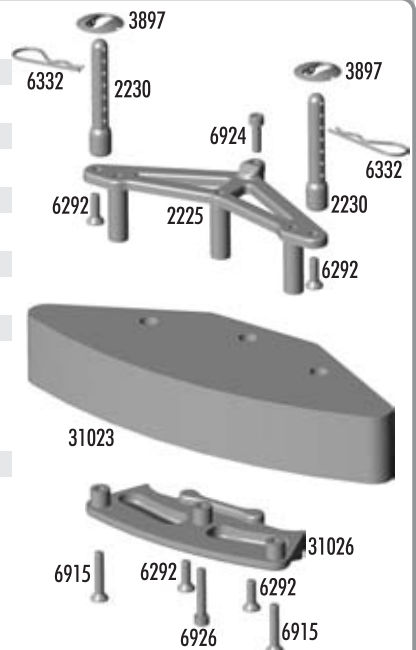

FACTORY TEAM OPTIONS

1734	Body Clips, metallic blue, 4 long, 6 short	10	4.99
1735	Body Clips, metallic blue, long	4	2.99
1736	Body Clips, metallic blue, short	6	2.99