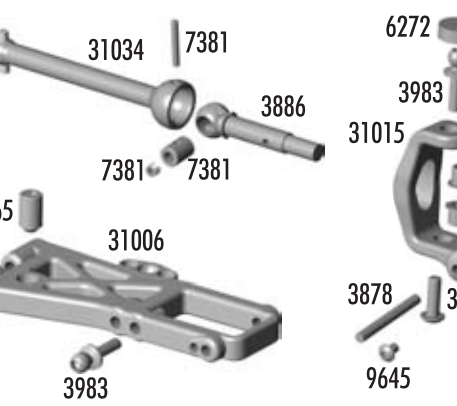

Differential