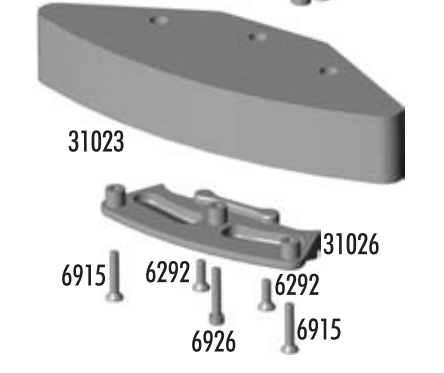

Differential