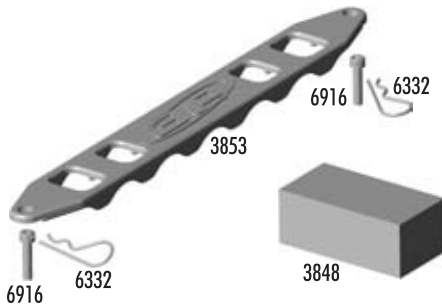

Baq J - Power System

3848	TC3/TC4 Foam Battery Spacer	1	2.00
3853	TC3/TC4 Battery Strap	1	6.00
3929	TC3/TC4 Motor Clamp Spring & Screw	1	2.00
3930	TC3/TC4 Motor Adjustment Cam	1	8.00
3931	TC3/TC4 Motor Adjustment Clamp	1	10.00
3934	3mm BH Motor Screws	4	2.00
6292	4-40 x 3/8" FHCS	6	2.00
6332	Body Clips	6	0.75
6338	Antenna Tube & Cap	1	2.00
6727	Servo Tape Strips	2	2.00
6916	4-40 x 1/2" SHCS w/Hole	4	2.00
6926	4-40 x 5/8" SHCS	6	2.00
7874	4-40 x 7/16" SHCS	6	2.00
31020	TC4 Heatsink Motor Mount, black	1	20.99