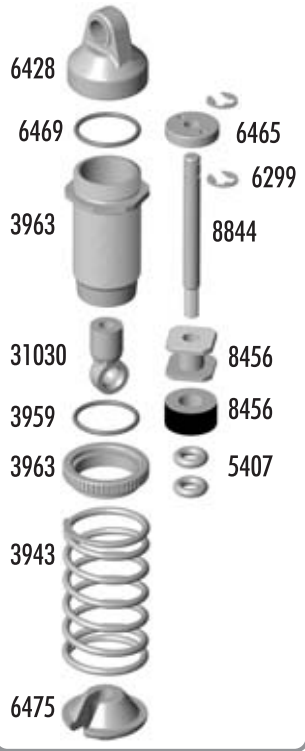

Exploded View

Shock