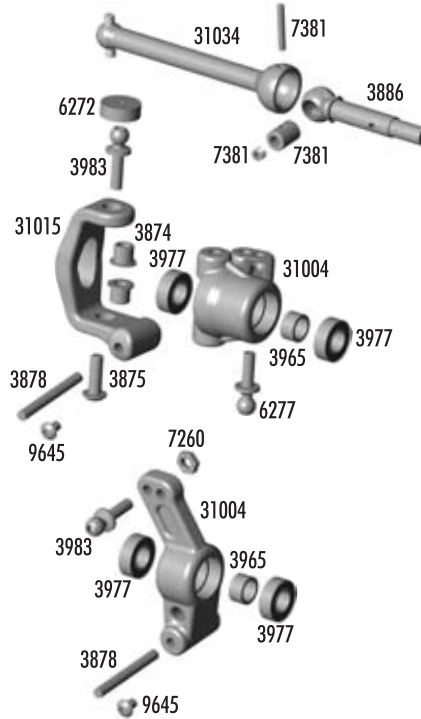

Baq F - Shock Towers

2230	TC4/NTC3 Body Post, front & rear	Set	4.00
6472	Shock Mount Nuts	4	1.00
6473	Shock Bushings	4	1.00
6918	4-40 x 1/2" BHCS	6	2.00
6924	4-40 x 3/8" bhcs	6	2.00
7260	4-40 Small Pattern Plain Nuts	12	2.00
7320	Nylon Body Mount Washers	4	.75
7413	4-40 x 3/4" BHCS	6	2.00
31011	TC4 Shock Tower, front	1	4.99
31013	TC4 Shock Tower, rear	1	5.99

FACTORY TEAM OPTIONS

1780	FT Aluminum Shock Bushings	4	5.99
31012	TC4 Carbon Shock Tower, front	1	8.99
31014	TC4 Carbon Shock Tower, rear	1	8.99
31042	TC4 Carbon Component Set	Set	69.99

Fasteners

Option Parts

2221	4-40 x 7/16" BHCS	6	2.00
3862	5-40 x 1/8" Set Screw w/Wrench	6	2.50
3865	10-32 x 5/16" Droop Set Screws	4	1.50
3875	4-40 x 1 1/32" BHCS w/Shoulder	4	2.00
3904	2-56 Aluminum Locknuts	4	3.00
3934	3mm BH Motor Screws	4	2.00
3981	TC4 Ballstuds, black .200 short neck	6	6.99
3983	TC4 Ballstuds, black .300 short neck	6	6.99
4449	4-40 Aluminum Locknuts, small pattern	5	2.50
6222	4-40/5-40 Nylon Self-Threading Locknuts	8	2.00
6277	TC4 Ballstud, silver .300 long neck	6	6.99
6288	4-40 x 1/4" BHCS	6	2.00
6291	4-40 x 1/4" FHCS	6	2.00
6292	4-40 x 3/8" FHCS	6	2.00
6299	Small E-Clip	12	1.00
6916	4-40 x 1/2" SHCS w/Hole	4	2.00
6917	4-40 x 3/8" BHCS	6	2.00
6918	4-40 x 1/2" BHCS	6	2.00