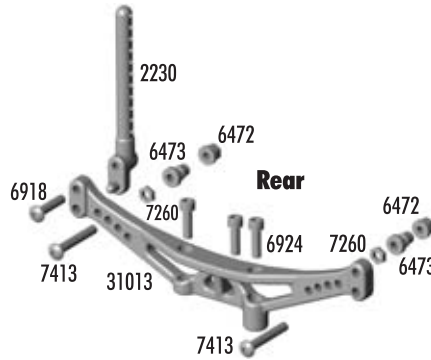

Gears

Option Parts

3921	Spur Gear, 69t 48p Kimbrough	1	4.00
3922	Spur Gear, 72t 48p Kimbrough	1	4.00
3923	Spur Gear, 75t 48p Kimbrough	1	4.00
3992	Spur Gear, 76t 48p Kimbrough	1	4.00
3993	Spur Gear, 77t 48p Kimbrough	1	4.00
3994	Spur Gear, 73t 48p Kimbrough	1	4.00
3995	Spur Gear, 74t 48p Kimbrough	1	4.00
8252	Pinion, 15t 48p	1	6.00
8253	Pinion, 16t 48p	1	6.00
8254	Pinion, 17t 48p	1	6.00

8255	Pinion, 18t 48p	1	6.00
8256	Pinion, 19t 48p	1	6.00
8257	Pinion, 20t 48p	1	6.00
8258	Pinion, 21t 48p	1	6.00
8259	Pinion, 22t 48p	1	6.00
8260	Pinion, 23t 48p	1	6.00
8261	Pinion, 24t 48p	1	6.00

1:10 Scale 4WD Electric Touring Car Kit

Exploded View

Shock

Differential

Turnbuckles

Wheels & Tires

Baq F - Shock Towers

2230	TC4/NTC3 Body Post, front & rear	Set	4.00
6472	Shock Mount Nuts	4	1.00
6473	Shock Bushings	4	1.00
6918	4-40 x 1/2" BHCS	6	2.00
6924	4-40 x 3/8" bhcs	6	2.00
7260	4-40 Small Pattern Plain Nuts	12	2.00
7320	Nylon Body Mount Washers	4	.75
7413	4-40 x 3/4" BHCS	6	2.00
31011	TC4 Shock Tower, front	1	4.99
31013	TC4 Shock Tower, rear	1	5.99

FACTORY TEAM OPTIONS

1780	FT Aluminum Shock Bushings	4	5.99
31012	TC4 Carbon Shock Tower, front	1	8.99
31014	TC4 Carbon Shock Tower, rear	1	8.99
31042	TC4 Carbon Component Set	Set	69.99

Fasteners

Option Parts