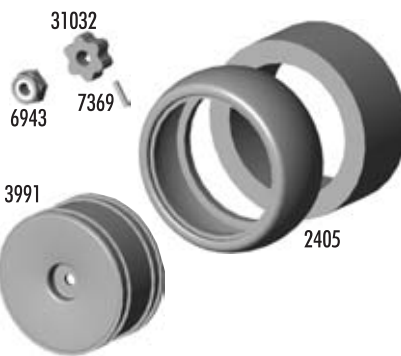

FACTORY TEAM OPTIONS

1734	Body Clips, metallic blue, 4 long, 6 short	10	4.99
1735	Body Clips, metallic blue, long	4	2.99
1736	Body Clips, metallic blue, short	6	2.99

Bag L - Wheels & Tires

2405	TC Tires & Inserts	2 Pr.	12.00
3991	TC Aero Dish Wheels, 24mm	4	6.99
6943	8-32 Aluminum Locknuts, blue	6	4.00
7369	1/16" Axle Roll Pins	4	1.00
31032	TC4 Wheel Hex Drives	Pr.	2.00

FACTORY TEAM OPTIONS

1654	FT Axle Pins	4	4.00
3949	TC Carbon Wheel Hex Adapters	4	5.00
3972	TC Aluminum Wheel Hex Adapters, blue	4	15.00
3973	TC Aluminum Clamping Wheel Hex Adapters, blue	4	21.99

Additional Factory Team Option Parts