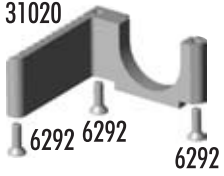

Exploded View

Shock