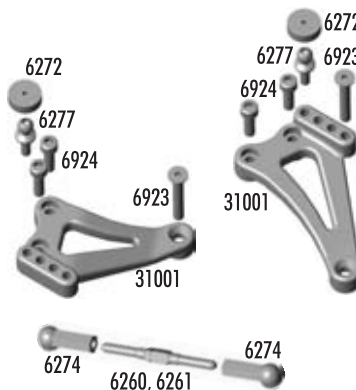

FACTORY TEAM OPTIONS

1401	Titanium Turnbuckle, 1.30"	Pr.	8.00
1414	Titanium Turnbuckle, 1.25"	Pr.	9.00
31002	TC4 Carbon Chassis Braces	Set	9.99
31042	TC4 Carbon Components Set	Set	69.99
31052	Titanium Turnbuckle Kit w/Wrench	Set	29.99