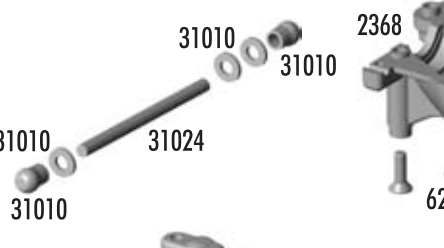

Differential