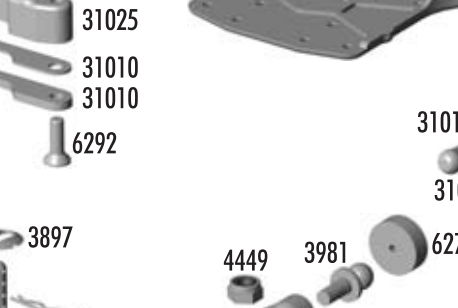

Differential