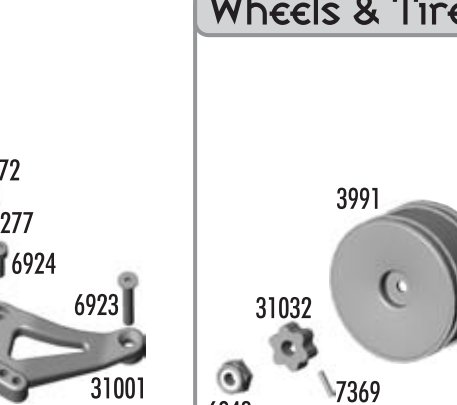

Differential