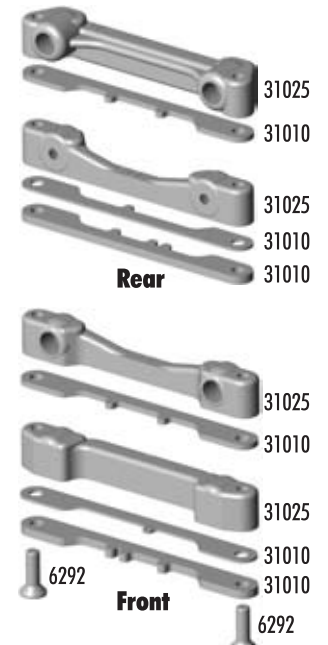

Page 4-5:

Exploded View of all TC4 parts

Page 6:

Shock Tower Parts - Bag F
CVD's & Hub Carriers - Bag G
Linkage - Bag H
Screws, Ballstuds, Nuts & Locknuts

Page 7:

Servo Mounting - Bag I
Motor & Battery Mounting - Bag J
Bumper & Body Parts - Bag K
Tools

Bushings & Bearings

Option Parts

3907	Bushing, 3/16 x 5/16"	Pr.	1.00
3916	Bearing, 3/16 x 5/16"	4	11.00
3970	TC3/TC4 PTFE Sealed Bearing Set	Set	120.00
3975	TC3/TC4 Racer Bearing Kit, rubber sealed	Set	50.00
3976	Bearing, 3/8 x 5/8", rubber sealed	Pr.	7.00
3977	Bearing, 3/16 x 3/8", rubber sealed	Pr.	6.00
6903	Bearing, 3/8 x 5/8", PTFE sealed	Pr.	20.00
6906	Bearing, 3/16 x 3/8" PTFE sealed	Pr.	13.00
6909	Bearing, 3/16 x 5/16", for steel diff	Pr.	6.00

Associated Electrics, Inc.

3585 Cadillac Ave. Costa Mesa, CA 92626 USA

© 2004 Associated Electrics, Inc.

Baq C - Steering

2221	4-40 x 7/16" BHCS	6	2.00
2229	Swing Rack Hardware	Set	7.00
3916	Bearing, 3/16 x 5/16"	4	11.00
3981	Ballstud, short black, .200"	6	6.99
4449	4-40 Aluminum Locknuts, small pattern	5	2.50
6272	Foam Ballstud Dust Covers	28	2.00
6277	Ballstud, long silver, .300"	6	6.99
6292	4-40 x 3/8" FHCS	6	2.00
6587	Servo Saver Spring	1	1.50
6918	4-40 x 1/2" BHCS	6	2.00
7337	Servo Mount Washers, steel	4	1.00
31003	TC4 Steering Rack	Set	4.99
31022	TC4 Steering Bellcrank Posts	2	4.99

Baq D - Suspension

3865	10-32 x 5/16" Droop Set Screws	4	1.50
3983	Ballstud, short black, .300"	6	6.99
6292	4-40 x 3/8" FHCS	6	2.00
31006	TC4 Suspension Arms, front	Pr.	6.99
31008	TC4 Suspension Arms, rear	Pr.	6.99
31010	TC4 Arm Mount Shims (6), Balls (4), Wheelbase Shims (6)	Set	2.99
31024	TC4 Inner Hinge Pins	Set	2.99
31025	TC4 Suspension Arm Mounts	Set	4.99