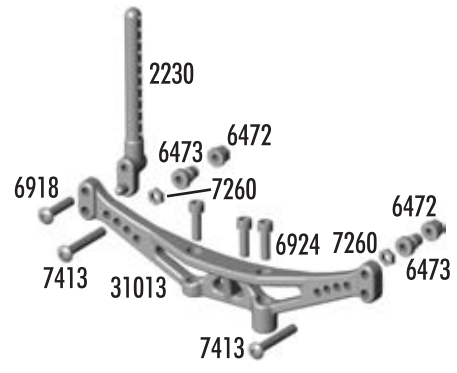

Exploded View

Shock