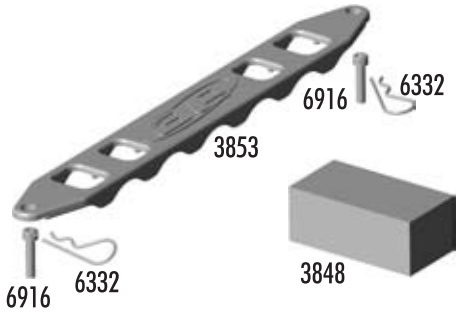

Exploded View

Shock