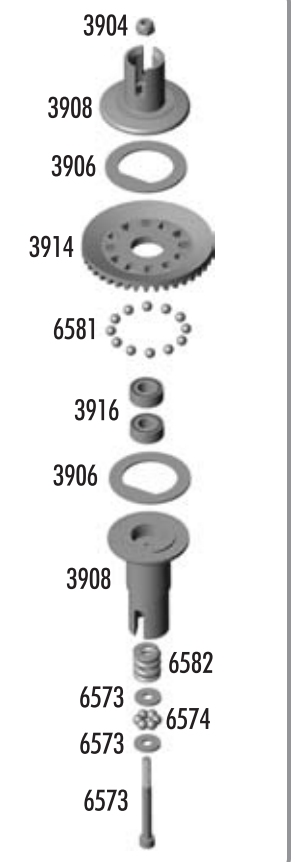

Differential