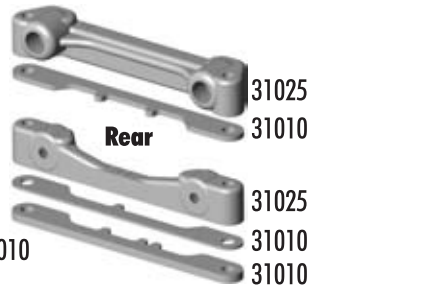

Differential