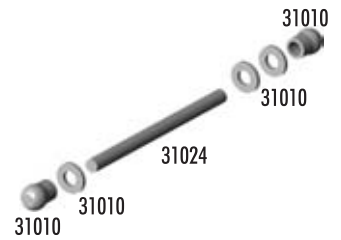

FACTORY TEAM OPTIONS

31007	TC4 Carbon Suspension Arms, front	Pr.	10.99
31009	TC4 Carbon Suspension Arms, rear	Pr.	10.99
31060	TC4 Polished Hard Hinge Pin Set	Set	9.99
31064	TC4 Aluminum Front Arm Mount, Triangle	1	12.99
31065	TC4 Aluminum Front Arm Mount, Circle	1	12.99
31066	TC4 Aluminum Rear Arm Mount, Square	1	12.99
31067	TC4 Aluminum Rear Arm Mount, X-3.0	1	12.99
31068	TC4 Aluminum Rear Arm Mount, X-2.5	1	12.99
31069	TC4 Aluminum Rear Arm Mount, X-2.0	1	12.99