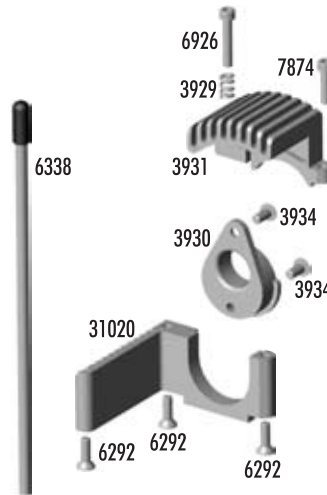

FACTORY TEAM OPTIONS

1779	Aluminum Servo Mount, blue	Pr.	15.99
------	----------------------------	-----	-------

Tools

Option Parts

1110	FT Turnbuckle Wrench	1	1.50
1450	FT Ride Height Gauge	1	14.99
1541	Hex Driver Set	Set	59.99
1542	Hex Driver, .050"	1	10.50
1543	Hex Driver, 1/16"	1	10.50
1544	Hex Driver, 1.5mm	1	10.50
1545	Hex Driver, 5/64"	1	10.50
1546	Hex Driver, 3/32"	1	10.50
1547	Hex Driver, 2.5mm	1	10.50
1548	Hex Driver, 3mm	1	10.50
1561	Nut Driver Set	Set	69.99
1562	Nut Driver, 3/16"	1	12.99
1563	Nut Driver, 1/4"	1	12.99
1564	Nut Driver, 5.5mm	1	12.99
1565	Nut Driver, 11/32"	1	12.99
1566	Nut Driver, 7mm	1	12.99
1567	Nut Driver, 8mm	1	12.99
1572	Hex Driver Replacement Tip, .050"	1	5.50
1573	Hex Driver Replacement Tip, 1/16"	1	5.50
1574	Hex Driver Replacement Tip, 1.5mm	1	5.50
1575	Hex Driver Replacement Tip, 5/64"	1	5.50
1576	Hex Driver Replacement Tip, 3/32"	1	5.50
1577	Hex Driver Replacement Tip, 2.5mm	1	5.50
1578	Hex Driver Replacement Tip, 3mm	1	5.50
1593	FT Body Reamer Tip	1	9.95
1594	FT Body Reamer	1	22.00
3719	Nylon Wire Tie, 6" heavy duty	12	2.00
3720	Nylon Wire Tie, 8"	12	2.00
3737	Silicone Wire, 14g, 2ft orange, 2ft black	1	5.00
3987	Droop Gauge, composite	1	2.00
6950	Hex Key Wrench Set	Set	2.50
6956	Molded Tool Set	Set	4.50
6981	Associated Reference Library CD-ROM	1	11.95
6991	Performance Tuning CD-ROM, v1	1	11.95

Baq J - Power System

3848	TC3/TC4 Foam Battery Spacer	1	2.00
3853	TC3/TC4 Battery Strap	1	6.00
3929	TC3/TC4 Motor Clamp Spring & Screw	1	2.00
3930	TC3/TC4 Motor Adjustment Cam	1	8.00
3931	TC3/TC4 Motor Adjustment Clamp	1	10.00
3934	3mm BH Motor Screws	4	2.00
6292	4-40 x 3/8" FHCS	6	2.00
6332	Body Clips	6	0.75
6338	Antenna Tube & Cap	1	2.00
6727	Servo Tape Strips	2	2.00
6916	4-40 x 1/2" SHCS w/Hole	4	2.00
6926	4-40 x 5/8" SHCS	6	2.00
7874	4-40 x 7/16" SHCS	6	2.00
31020	TC4 Heatsink Motor Mount, black	1	20.99