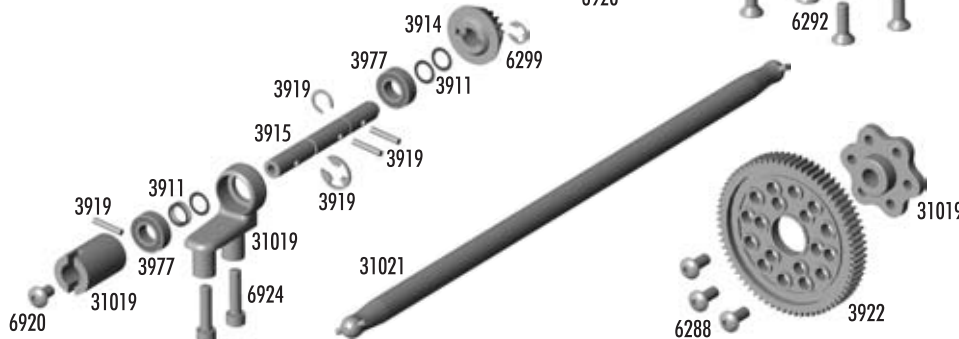

Baq E - Transmission

2368	TC Front/Rear Transmission Cases	Pr.	5.00
3903	TC Drive Pinions	2	4.00
3911	TC Transmission Shim Set	16	5.00
3914	TC3/TC4 Diff Ring Gear & Drive Pinion	Set	7.00
Gear			
3915	TC3/TC4 Input Shafts, front & rear	Set	13.00
3919	TC3/TC4 Input Shaft Hardware Set	Set	5.00
3920	TC Front Input Shaft	1	5.00
3922	Spur Gear, 72t 48p, Kimbrough	1	4.00
3977	Bearing, 3/16 x 3/8", rubber sealed	Pr.	6.00
6288	4-40 x 1/4" BHCS	6	2.00
6292	4-40 x 3/8" FHCS	6	2.00
6299	Small E-Clip	12	1.00
6920	4-40 x 3/16" BHCS	6	2.00
6924	4-40 x 3/8" SHCS	6	2.00
31019	TC4 Driveshaft Accessories - spur gear hub, drive cups, bulkhead	Set	3.99
31021	TC4 Main Driveshaft	1	12.99