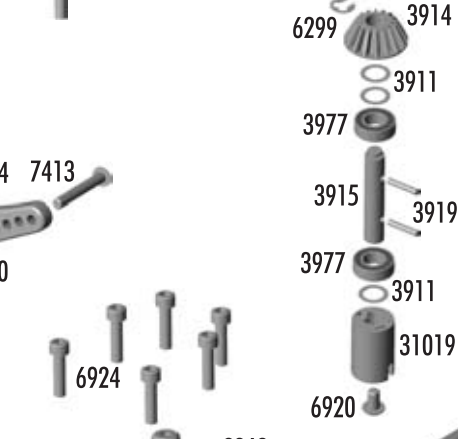

Differential