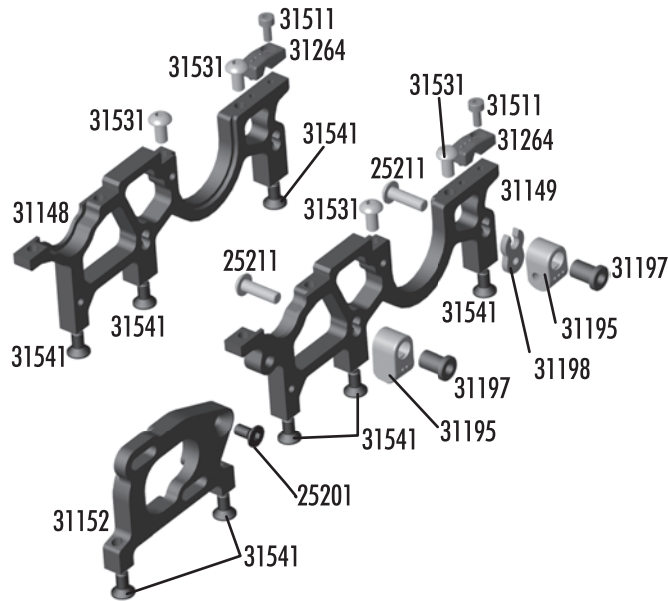

Suspension

25391	M4 Locknut, blue, aluminum	6
31112	Axle Pin	4
31162	Shim Kit	Set
31210	TC5 Caster Block, 0 degree	Pr.
31211	TC5 Caster Block, 2 degree	Pr.
31212	TC5 Caster Block, 4 degree	Pr.
31213	TC5 Caster Block, 6 degree	Pr.
31214	TC5 Caster Block Bushing	4
31215	TC5 Steering Block Set	Set
31218	TC5 Rear Hub, 0 degree	Pr.
31219	TC5 Rear Hub, 0.5 degree	Pr.
31220	TC5 Rear Hub, 1 degree	Pr.
31233	TC5 Axle Crush Tube	4
31234	TC5 Clamping Wheel Hex w/Screws	4
31280	Ballstud, 5mm, short, black	6
31281	Ballstud, 8mm, short, black	6
31286	Ballstud Washer, aluminum	Set
31404	Bearing, 6x10mm	2
31511	M2x5mm SHCS	6
31532	M3x8mm BHCS	6
31555	TC5 Caster Block, 0 degree (HARD)	Pr.
31556	TC5 Caster Block, 2 degree (HARD)	Pr.
31557	TC5 Caster Block, 4 degree (HARD)	Pr.
31558	TC5 Caster Block, 6 degree (HARD)	Pr.
31561	TC5 Steering Block Set (HARD)	Set
31562	TC5 Rear Hub, 0 degree (HARD)	Pr.
31563	TC5 Rear Hub, 0.5 degree (HARD)	Pr.
31564	TC5 Rear Hub, 1 degree (HARD)	Pr.

Exploded View

Front Bulkhead

25211	M3x10mm BHCS	20
31146	TC5 Bulkhead, right front	1
31147	TC5 Bulkhead, left front	1
31195	TC5 Arm Mount Set	Set
31197	TC5 Arm Mount Nut	8
31198	TC5 Arm Mount Shim Set	Set
31264	TC5 Anti-Roll Bar Mounts	Set
31511	M2x5mm SHCS	6
31531	M3x6mm BHCS	6
31541	M3x6mm FHCS	6

Rear Bulkhead

25201	M3x8mm FHCS	20
25211	M3x10mm BHCS	20
31148	TC5 Bulkhead, right rear	1
31149	TC5 Bulkhead, left rear	1
31152	TC5 Motor Mount	1
31195	TC5 Arm Mount Set	Set
31197	TC5 Arm Mount Nut	8
31198	TC5 Arm Mount Shim Set	Set
31264	TC5 Anti-Roll Bar Mounts	Set
31511	M2x5mm SHCS	6
31531	M3x6mm BHCS	6
31541	M3x6mm FHCS	6

Center Shaft

3919	Input Shaft Hardware Set	Set
31153	TC5 Center Shaft	1
31154	TC5 Spur Gear Hub	1
31157	TC5 Center Pulley - 20T	2
31160	3mm E-Clip	6
31161	TC5 Center Shaft Spacer	1
31162	Shim Kit	Set
31163	TC5 Spur Gear Bearing Cap	2
31164	Spur Gear, 87T 48P	1
31402	Bearing, 4x8mm	2
31530	M3x5mm BHCS	6