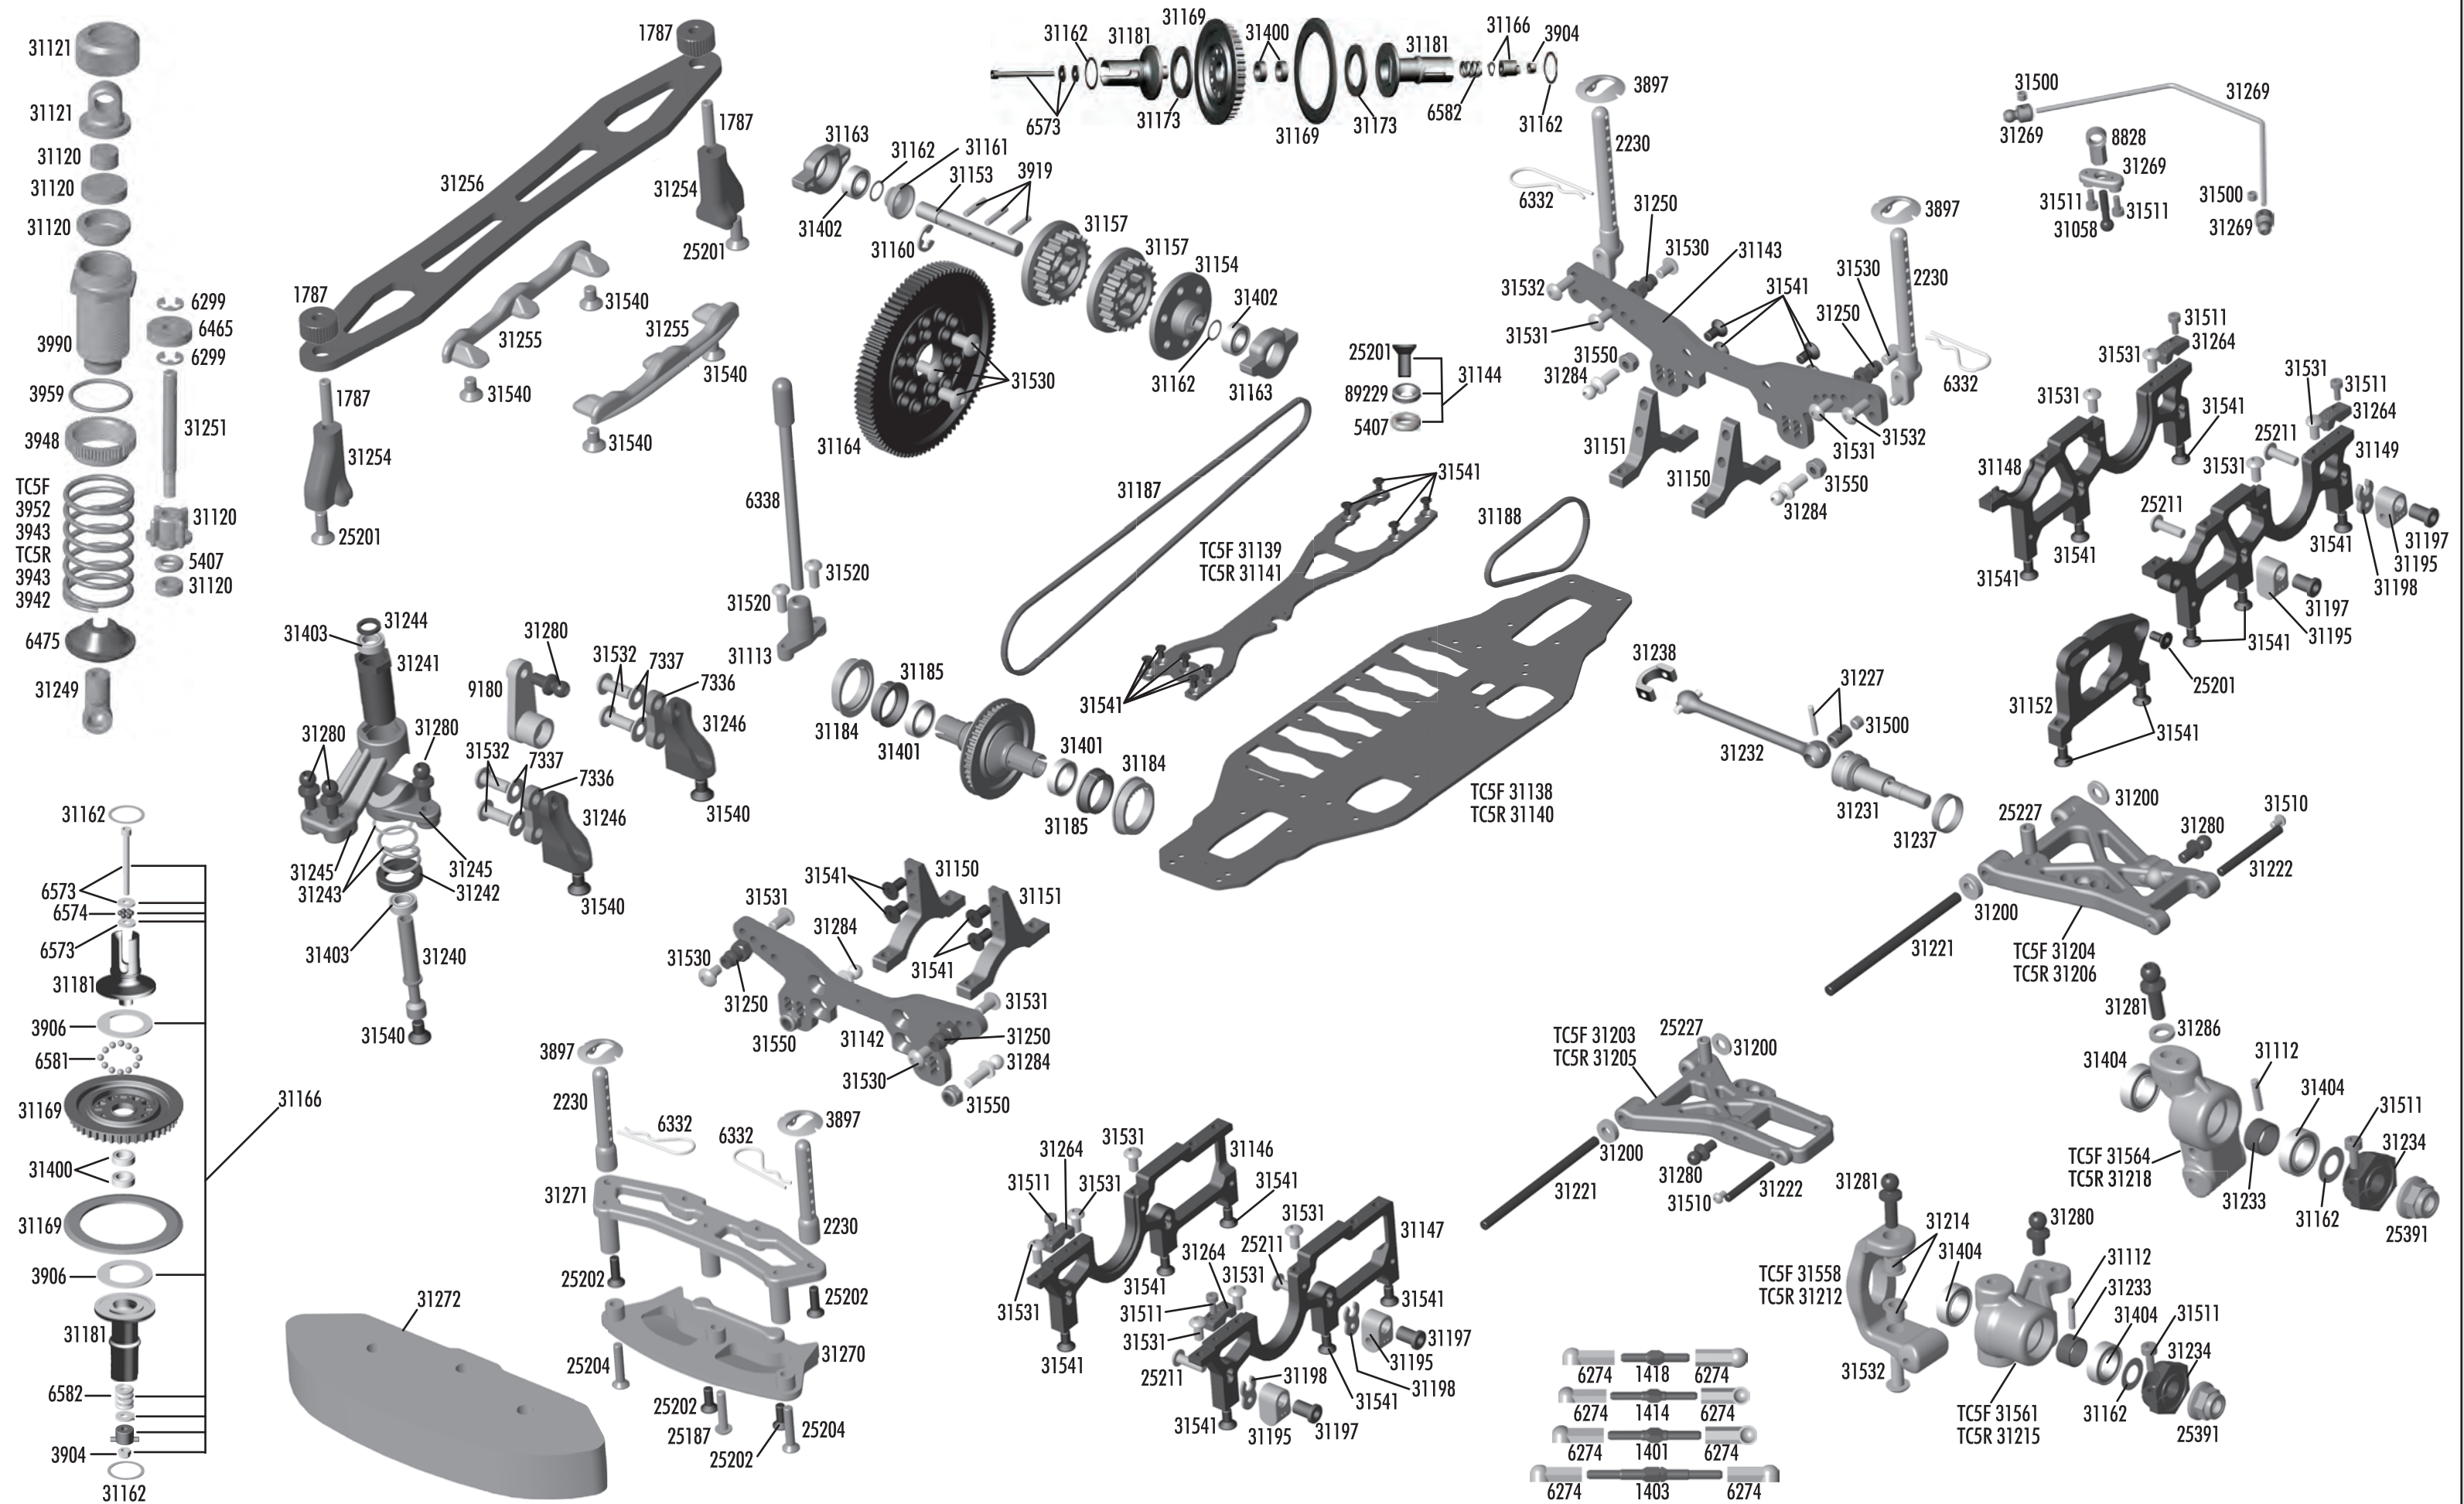

Exploded View