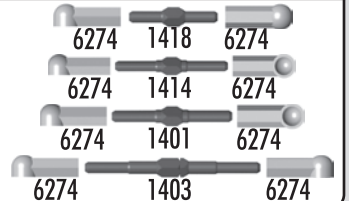

Turnbuckles

1401	Titanium Turnbuckle, 1.30"	Pr.
1403	Titanium Turnbuckle, 1.65"	Pr.
1414	Titanium turnbuckle, 1.13"	Pr.
1418	Titanium Turnbuckle, .825"	Pr.
6274	Ballcaps, molded	14