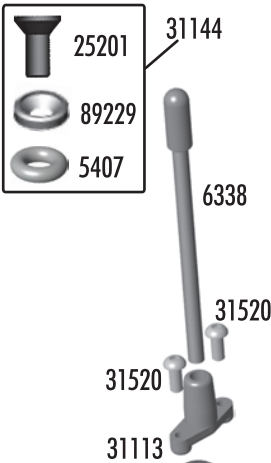

Chassis - Belts - Antenna

6338	Antenna Tube & Cap	Set
5407	Red O-Rings	8
25201	M3x8mm FHCS	20
31113	Antenna Mount	1
31138	TC5 Chassis, lower	1
31139	TC5 Top Deck	1
31140	TC5 ITF Chassis, lower	1
31141	TC5 ITF Top Deck	1
31144	TC5 Top Plate O-Ring Kit	Set
31187	TC5 Front Belt	1
31188	TC5 Rear Belt	1
31520	M2.5x6mm BHCS	6
31541	M3x6mm FHCS	6
89229	Blue Countersunk washer	10