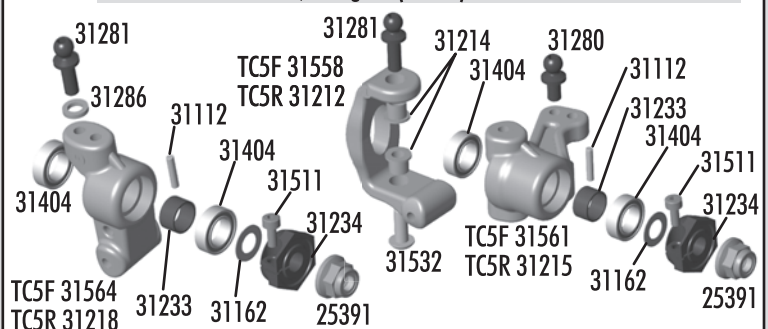

Suspension

25391	M4 Locknut, blue, aluminum	6
31112	Axle Pin	4
31162	Shim Kit	Set
31210	TC5 Caster Block, 0 degree	Pr.
31211	TC5 Caster Block, 2 degree	Pr.
31212	TC5 Caster Block, 4 degree	Pr.
31213	TC5 Caster Block, 6 degree	Pr.
31214	TC5 Caster Block Bushing	4
31215	TC5 Steering Block Set	Set
31218	TC5 Rear Hub, 0 degree	Pr.
31219	TC5 Rear Hub, 0.5 degree	Pr.
31220	TC5 Rear Hub, 1 degree	Pr.
31233	TC5 Axle Crush Tube	4
31234	TC5 Clamping Wheel Hex w/Screws	4
31280	Ballstud, 5mm, short, black	6
31281	Ballstud, 8mm, short, black	6
31286	Ballstud Washer, aluminum	Set
31404	Bearing, 6x10mm	2
31511	M2x5mm SHCS	6
31532	M3x8mm BHCS	6
31555	TC5 Caster Block, 0 degree (HARD)	Pr.
31556	TC5 Caster Block, 2 degree (HARD)	Pr.
31557	TC5 Caster Block, 4 degree (HARD)	Pr.
31558	TC5 Caster Block, 6 degree (HARD)	Pr.
31561	TC5 Steering Block Set (HARD)	Set
31562	TC5 Rear Hub, 0 degree (HARD)	Pr.
31563	TC5 Rear Hub, 0.5 degree (HARD)	Pr.
31564	TC5 Rear Hub, 1 degree (HARD)	Pr.