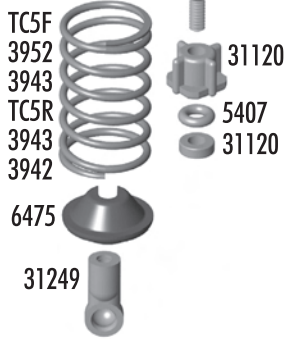

TC5F FACTORY Team
FOAM TIRE EDITION

TC5R FACTORY Team
RUBBER TIRE EDITION

1:10 Scale Electric 4WD Touring Car Kit Catalog

TEAM ASSOCIATED

Shocks

3948	TC Threaded Shock Collar	Pr.
3959	Threaded Shock Collar O-Ring	4
3985	TC Hard Anodized Threaded Shock Kit	Pr.
3990	TC Threaded Shock Body, hard anodized	Pr.
5407	Red O-Rings	8
6299	Small E-Clips	12
6465	Shock Pistons, #1,2,3	12
6475	Shock Springs Cups & Preloads	Set
31120	VCS2 Shock Rebuild Kit, contains cap, seal retainer, o-ring spacer	Set
31121	VCS2 Shock Cap & Retainer	Set
31249	Shock Shaft Ball Cup	4
31251	Shock Shaft, gold coated	Pr.
31252	VCS2 Complete Shock Kit	Pr.

Springs

3941	TC Spring, Green, 12.0lbs	Pr.
3942	TC Spring, Silver, 14.5lbs	Pr.
3943	TC Spring, Blue, 17.0lbs	Pr.
3944	TC Spring, Gold, 19.5lbs	Pr.
3945	TC Spring, Red, 22.0lbs	Pr.
3946	TC Spring, Copper, 25.0lbs	Pr.
3952	TC Spring, Purple, 30.0lbs	Pr.
3953	TC Spring, Yellow, 35.0lbs	Pr.
3954	TC Spring, White, 40.0lbs	Pr.
3988	TC Spring Set, 1 pr. each	Set