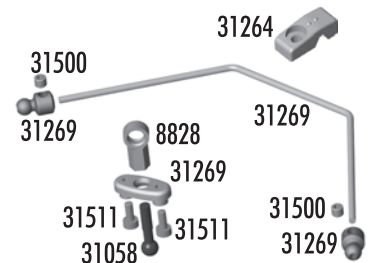

Differentials

3906	D-Drive Rings	Pr.
6573	Diff Thrust Washers & Bolt	2
6574	5/64" Diff Thrust Balls	6
6581	3/32" Carbide Diff Balls	12
6582	Diff Thrust Spring	1
31162	Shim Kit	Set
31165	TC5 Plastic Diff Kit	1
31166	TC5 Diff Rebuild Kit	1
31167	TC5 Diff Outdrives, plastic	2 Pr.
31168	TC5 Diff Outdrive Rings, plastic	4
31169	TC5 Diff Pulley - 40T	1
31173	TC5 Slipper Spool Pads	Pr.
31174	TC5 Slipper Spool Kit	1
31175	TC5 Oneway/Spool Pulley	1
31176	TC5 Oneway Kit	1
31177	TC5 Oneway Hub w/Bearings	1
31178	TC5 Oneway Outdrives	2
31179	TC5 Spool Kit	1
31181	TC5 Aluminum Outdrives	Pr.
31182	TC5 Aluminum Diff Kit	1
31184	TC5 Cam Holder Set	Set
31185	TC5 Diff Bearing Cam	2
31400	Bearing, 5x8mm	2
31401	Bearing, 10x15mm	2

Turnbuckles

1401	Titanium Turnbuckle, 1.30"	Pr.
1403	Titanium Turnbuckle, 1.65"	Pr.
1414	Titanium turnbuckle, 1.13"	Pr.
1418	Titanium Turnbuckle, .825"	Pr.
6274	Ballcaps, molded	14

Anti-Roll Bars

8828	Anti-Roll Bar Cups	Set
31058	Anti-Roll Bar Ballstud, blue aluminum	2
31261	TC5 1.25mm Anti-Roll Bar, black	2
31262	TC5 1.5mm Anti-Roll Bar, silver	2
31263	TC5 1.75mm Anti-Roll Bar, gold	2
31264	TC5 Anti-Roll Bar Mounts	Set
31269	TC5 Anti-Roll Bar Kit	Set
31500	M3x2.5mm Set Screw	6
31511	M2x5mm SHCS	6