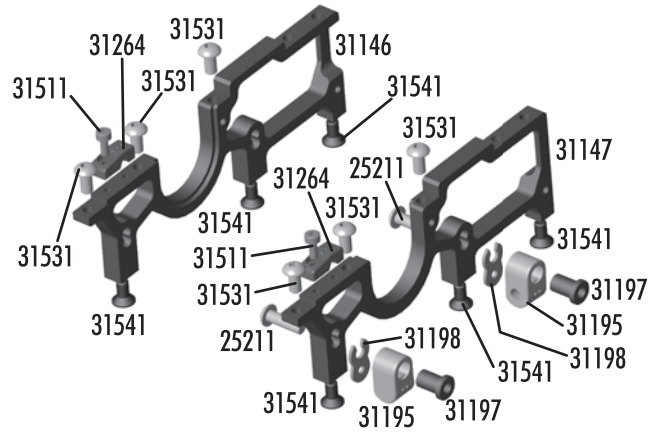

Suspension

25391	M4 Locknut, blue, aluminum	6
31112	Axle Pin	4
31162	Shim Kit	Set
31210	TC5 Caster Block, 0 degree	Pr.
31211	TC5 Caster Block, 2 degree	Pr.
31212	TC5 Caster Block, 4 degree	Pr.
31213	TC5 Caster Block, 6 degree	Pr.
31214	TC5 Caster Block Bushing	4
31215	TC5 Steering Block Set	Set
31218	TC5 Rear Hub, 0 degree	Pr.
31219	TC5 Rear Hub, 0.5 degree	Pr.
31220	TC5 Rear Hub, 1 degree	Pr.
31233	TC5 Axle Crush Tube	4
31234	TC5 Clamping Wheel Hex w/Screws	4
31280	Ballstud, 5mm, short, black	6
31281	Ballstud, 8mm, short, black	6
31286	Ballstud Washer, aluminum	Set
31404	Bearing, 6x10mm	2
31511	M2x5mm SHCS	6
31532	M3x8mm BHCS	6
31555	TC5 Caster Block, 0 degree (HARD)	Pr.
31556	TC5 Caster Block, 2 degree (HARD)	Pr.
31557	TC5 Caster Block, 4 degree (HARD)	Pr.
31558	TC5 Caster Block, 6 degree (HARD)	Pr.
31561	TC5 Steering Block Set (HARD)	Set
31562	TC5 Rear Hub, 0 degree (HARD)	Pr.
31563	TC5 Rear Hub, 0.5 degree (HARD)	Pr.
31564	TC5 Rear Hub, 1 degree (HARD)	Pr.

Exploded View

Front Bulkhead

25211	M3x10mm BHCS	20
31146	TC5 Bulkhead, right front	1
31147	TC5 Bulkhead, left front	1
31195	TC5 Arm Mount Set	Set
31197	TC5 Arm Mount Nut	8
31198	TC5 Arm Mount Shim Set	Set
31264	TC5 Anti-Roll Bar Mounts	Set
31511	M2x5mm SHCS	6
31531	M3x6mm BHCS	6
31541	M3x6mm FHCS	6