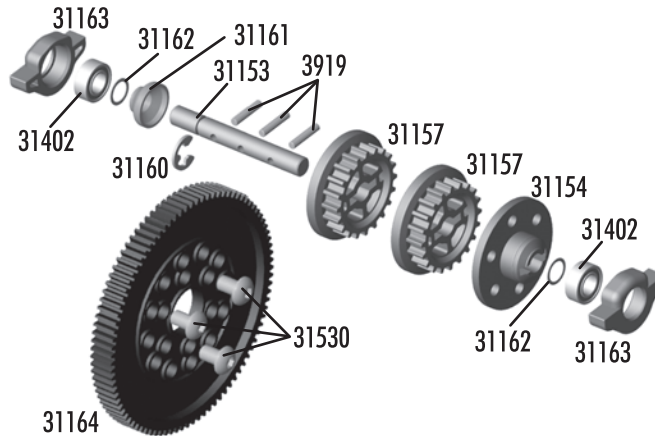

Exploded View

Front Bulkhead

25211	M3x10mm BHCS	20
31146	TC5 Bulkhead, right front	1
31147	TC5 Bulkhead, left front	1
31195	TC5 Arm Mount Set	Set
31197	TC5 Arm Mount Nut	8
31198	TC5 Arm Mount Shim Set	Set
31264	TC5 Anti-Roll Bar Mounts	Set
31511	M2x5mm SHCS	6
31531	M3x6mm BHCS	6
31541	M3x6mm FHCS	6

Rear Bulkhead

25201	M3x8mm FHCS	20
25211	M3x10mm BHCS	20
31148	TC5 Bulkhead, right rear	1
31149	TC5 Bulkhead, left rear	1
31152	TC5 Motor Mount	1
31195	TC5 Arm Mount Set	Set
31197	TC5 Arm Mount Nut	8
31198	TC5 Arm Mount Shim Set	Set
31264	TC5 Anti-Roll Bar Mounts	Set
31511	M2x5mm SHCS	6
31531	M3x6mm BHCS	6
31541	M3x6mm FHCS	6

Center Shaft

3919	Input Shaft Hardware Set	Set
31153	TC5 Center Shaft	1
31154	TC5 Spur Gear Hub	1
31157	TC5 Center Pulley - 20T	2
31160	3mm E-Clip	6
31161	TC5 Center Shaft Spacer	1
31162	Shim Kit	Set
31163	TC5 Spur Gear Bearing Cap	2
31164	Spur Gear, 87T 48P	1
31402	Bearing, 4x8mm	2
31530	M3x5mm BHCS	6