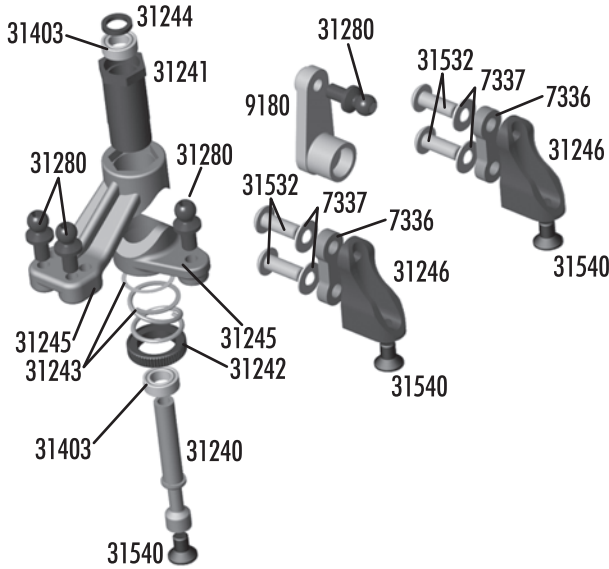

Differentials

3906	D-Drive Rings	Pr.
6573	Diff Thrust Washers & Bolt	2
6574	5/64" Diff Thrust Balls	6
6581	3/32" Carbide Diff Balls	12
6582	Diff Thrust Spring	1
31162	Shim Kit	Set
31165	TC5 Plastic Diff Kit	1
31166	TC5 Diff Rebuild Kit	1
31167	TC5 Diff Outdrives, plastic	2 Pr.
31168	TC5 Diff Outdrive Rings, plastic	4
31169	TC5 Diff Pulley - 40T	1
31173	TC5 Slipper Spool Pads	Pr.
31174	TC5 Slipper Spool Kit	1
31175	TC5 Oneway/Spool Pulley	1
31176	TC5 Oneway Kit	1
31177	TC5 Oneway Hub w/Bearings	1
31178	TC5 Oneway Outdrives	2
31179	TC5 Spool Kit	1
31181	TC5 Aluminum Outdrives	Pr.
31182	TC5 Aluminum Diff Kit	1
31184	TC5 Cam Holder Set	Set
31185	TC5 Diff Bearing Cam	2
31400	Bearing, 5x8mm	2
31401	Bearing, 10x15mm	2

Turnbuckles

1401	Titanium Turnbuckle, 1.30"	Pr.
1403	Titanium Turnbuckle, 1.65"	Pr.
1414	Titanium turnbuckle, 1.13"	Pr.
1418	Titanium Turnbuckle, .825"	Pr.
6274	Ballcaps, molded	14

Anti-Roll Bars

8828	Anti-Roll Bar Cups	Set
31058	Anti-Roll Bar Ballstud, blue aluminum	2
31261	TC5 1.25mm Anti-Roll Bar, black	2
31262	TC5 1.5mm Anti-Roll Bar, silver	2
31263	TC5 1.75mm Anti-Roll Bar, gold	2
31264	TC5 Anti-Roll Bar Mounts	Set
31269	TC5 Anti-Roll Bar Kit	Set
31500	M3x2.5mm Set Screw	6
31511	M2x5mm SHCS	6

Steering

7336	Servo Mount Kit	Set
7337	Servo Mount Washers, steel	4
9180	Servo Horns, molded	Set
31240	TC5 Steering Post	1
31241	TC5 Servo Saver Tube	1
31242	TC5 Servo Saver Nut	1
31243	TC5 Servo Saver Spring, Shim	1ea
31244	TC5 Steering Post Spacer	1
31245	TC5 Servo Saver Set	Set
31246	TC5 Servo Mounts	Pr.
31280	Ballstud, 5mm, short, black	6
31403	Bearing, 4x7mm	2
31532	M3x8mm BHCS	6
31540	M3x5mm FHCS	6