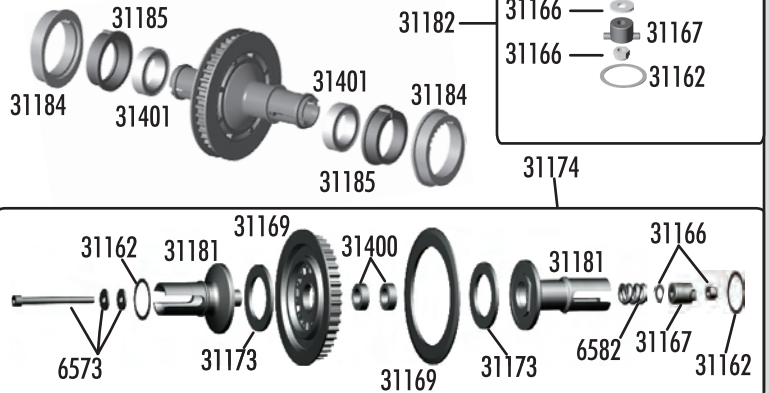

Differentials

3906	D-Drive Rings	Pr.
6573	Diff Thrust Washers & Bolt	2
6574	5/64" Diff Thrust Balls	6
6581	3/32" Carbide Diff Balls	12
6582	Diff Thrust Spring	1
31162	Shim Kit	Set
31165	TC5 Plastic Diff Kit	1
31166	TC5 Diff Rebuild Kit	1
31167	TC5 Diff Outdrives, plastic	2 Pr.
31168	TC5 Diff Outdrive Rings, plastic	4
31169	TC5 Diff Pulley - 40T	1
31173	TC5 Slipper Spool Pads	Pr.
31174	TC5 Slipper Spool Kit	1
31175	TC5 Oneway/Spool Pulley	1
31176	TC5 Oneway Kit	1
31177	TC5 Oneway Hub w/Bearings	1
31178	TC5 Oneway Outdrives	2
31179	TC5 Spool Kit	1
31181	TC5 Aluminum Outdrives	Pr.
31182	TC5 Aluminum Diff Kit	1
31184	TC5 Cam Holder Set	Set
31185	TC5 Diff Bearing Cam	2
31400	Bearing, 5x8mm	2
31401	Bearing, 10x15mm	2