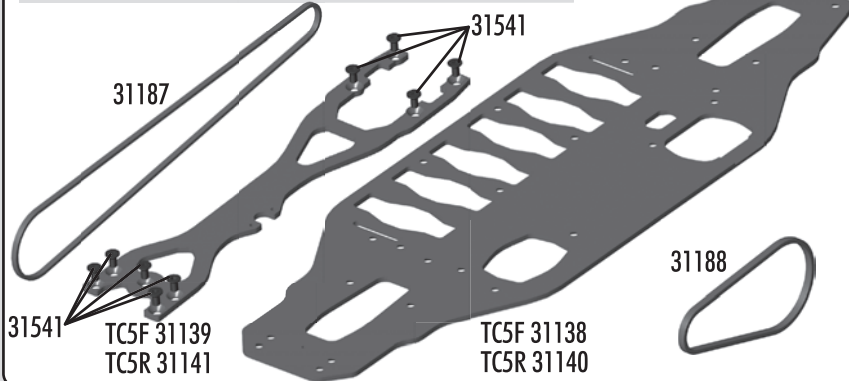

Chassis - Belts - Antenna

6338	Antenna Tube & Cap	Set
5407	Red O-Rings	8
25201	M3x8mm FHCS	20
31113	Antenna Mount	1
31138	TC5 Chassis, lower	1
31139	TC5 Top Deck	1
31140	TC5 ITF Chassis, lower	1
31141	TC5 ITF Top Deck	1
31144	TC5 Top Plate O-Ring Kit	Set
31187	TC5 Front Belt	1
31188	TC5 Rear Belt	1
31520	M2.5x6mm BHCS	6
31541	M3x6mm FHCS	6
89229	Blue Countersunk washer	10