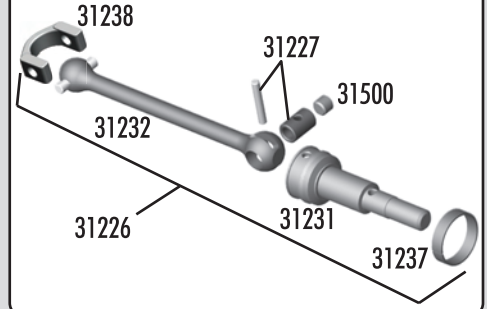

CVA's

31226	TC5 CVA Kit	1
31227	TC5 CVA Rebuild Kit	Set
31231	TC5 Stub Axle	Pr.
31232	TC5 CVA Bone	Pr.
31237	TC5 CVA Pin Retaining Clip	2
31238	TC5 CVA Bone Blade	8
31500	M3x2.5mm Set Screw	6