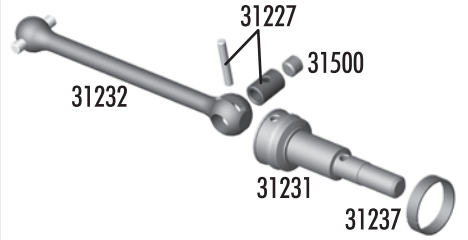

CVA's

31226	TC5 CVA Assembly	1
31227	TC5 CVA Rebuild Kit	Set
31231	TC5 Stub Axle	Pr.
31232	TC5 CVA Bone	Pr.
31237	TC5 CVA Pin Retaining Clip	2
31238	TC5 CVA Bone Blade	8
31500	M3x2.5mm Set Screw	6