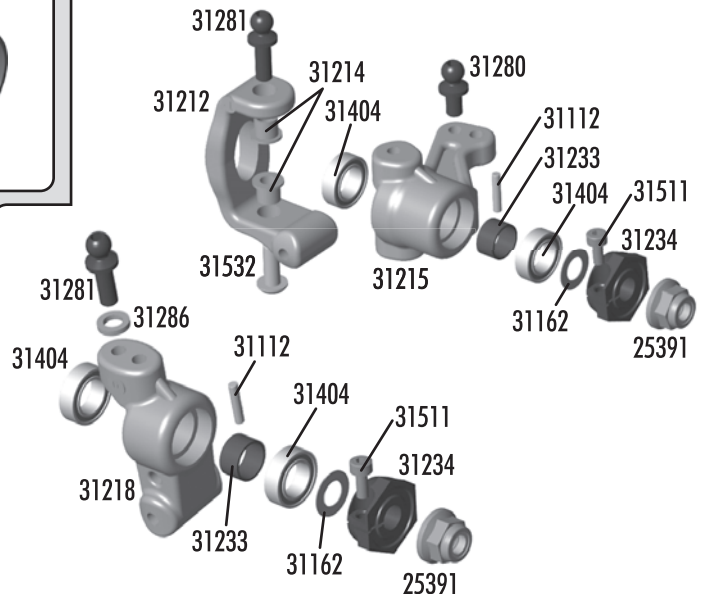

# Steering

7336	Servo Mount Kit	Set
7337	Servo Mount Washers, steel	4
9180	Servo Horns, molded	Set
31240	TC5 Steering Post	1
31241	TC5 Servo Saver Tube	1
31242	TC5 Servo Saver Nut	1
31243	TC5 Servo Saver Spring	1
31244	TC5 Steering Post Spacer	1
31245	TC5 Servo Saver Set	Set
31246	TC5 Servo Mounts	Pr.
31280	Ballstud, 5mm, short, black	6
31403	Bearing, 4x7mm	2
31532	M3x8mm BHCS	6
31540	M3x5mm FHCS	6

# CVA's

31226	TC5 CVA Assembly	1
31227	TC5 CVA Rebuild Kit	Set
31231	TC5 Stub Axle	Pr.
31232	TC5 CVA Bone	Pr.
31237	TC5 CVA Pin Retaining Clip	2
31238	TC5 CVA Bone Blade	8
31500	M3x2.5mm Set Screw	6

# Chassis - Belts - Antenna

6338	Antenna Tube & Cap	Set
31113	Antenna Mount	1
31138	TC5 Chassis, lower	1
31139	TC5 Top Deck	1
31140	TC5 ITF Chassis, lower	1
31141	TC5 ITF Top Deck	1
31187	TC5 Front Belt	1
31188	TC5 Rear Belt	1
31520	M2.5x6mm BHCS	6
31541	M3x6mm FHCS	6

# Suspension

25391	M4 Locknut, blue, aluminum	6
31112	Axle Pin	4
31162	Shim Kit	Set
31210	TC5 Caster Block, 0 degree	Pr.
31211	TC5 Caster Block, 2 degree	Pr.
31212	TC5 Caster Block, 4 degree	Pr.
31213	TC5 Caster Block, 6 degree	Pr.
31214	TC5 Caster Block Bushing	4
31215	TC5 Steering Block Set	Set
31218	TC5 Rear Hub, 0 degree	Pr.
31219	TC5 Rear Hub, .5 degree	Pr.
31220	TC5 Rear Hub, 1 degree	Pr.
31233	TC5 Axle Crush Tube	4
31234	TC5 Clamping Wheel Hex w/Screws	4
31280	Ballstud, 5mm, short, black	6
31281	Ballstud, 8mm, short, black	6
31286	Ballstud Washer, aluminum	Set
31404	Bearing, 6x10mm	2
31511	M2x5mm SHCS	6
31532	M3x8mm BHCS	6