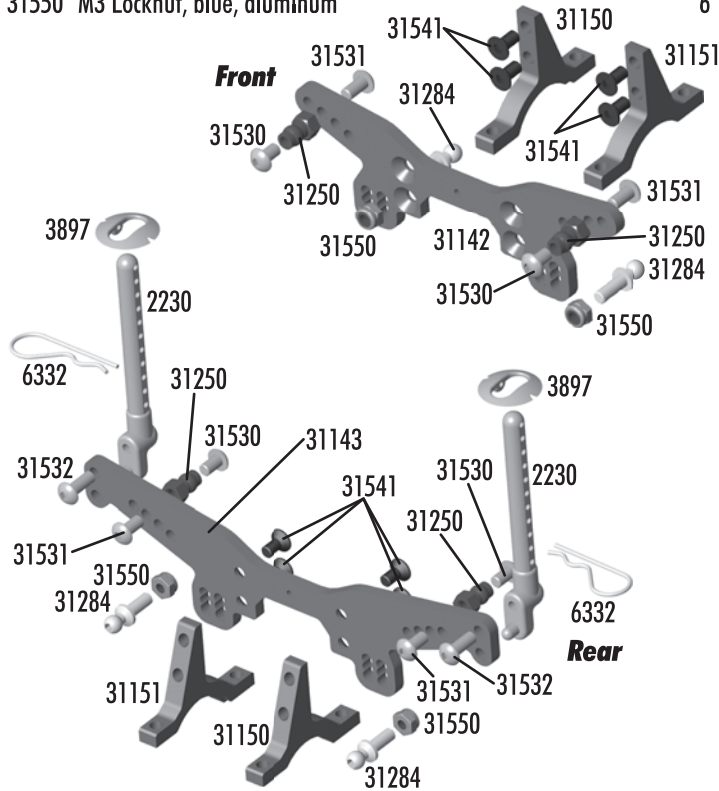

Front/Rear Shock Towers

2230	Body Mount	2
3897	Swivel Body Mounts	2
6332	Body Clips	12
31142	TC5 Front Shock Tower	1
31143	TC5 Rear Shock Tower	1
31150	TC5 Bearing Cap, RF/LR	1
31151	TC5 Bearing Cap, LF/RR	1
31250	TC5 Shock Bushing	4
31284	Ballstud, 8mm, long, silver	6
31530	M3x5mm BHCS	6
31531	M3x6mm BHCS	6
31532	M3x8mm BHCS	6
31541	M3x6mm FHCS	6
31550	M3 Locknut, blue, aluminum	6