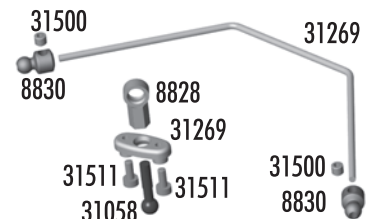

Anti-Roll Bars

8828	Anti-Roll Bar Cups	Set
8830	Anti-Roll Bar Pivots	Set
31058	Anti-Roll Bar Ballstud, blue aluminum	2
31261	TC5 1.25mm Anti-Roll Bar, black	2
31262	TC5 1.5mm Anti-Roll Bar, silver	2
31263	TC5 1.75mm Anti-Roll Bar, gold	2
31264	TC5 Anti-Roll Bar Mounts	Set
31269	TC5 Anti-Roll Bar Kit	Set
31500	M3x2.5mm Set Screw	6
31511	M2x5mm SHCS	6