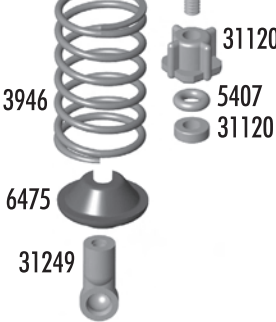

Springs

3941	TC Spring, Green, 12.0lbs	Pr.
3942	TC Spring, Silver, 14.5lbs	Pr.
3943	TC Spring, Blue, 17.0lbs	Pr.
3944	TC Spring, Gold, 19.5lbs	Pr.
3945	TC Spring, Red, 22.0lbs	Pr.
3946	TC Spring, Copper, 25.0lbs	Pr.
3952	TC Spring, Purple, 30.0lbs	Pr.
3953	TC Spring, Yellow, 35.0lbs	Pr.
3954	TC Spring, White, 40.0lbs	Pr.
3988	TC Spring Set, 1 pr. each	Set