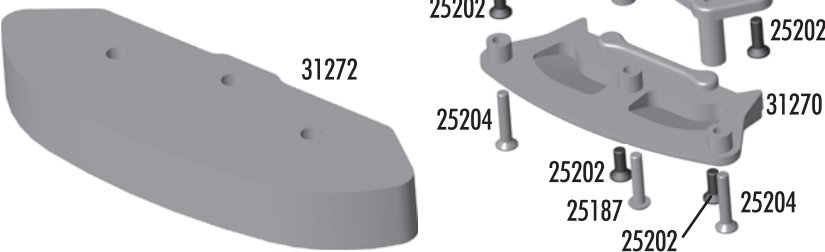

Front Bumper

2230	Body Post	2
3897	Swivel Body Mounts	2
6332	Body Clips	12
25187	M3x14mm BHCS	6
25202	M3x10mm FHCS	6
25204	M3x16mm FHCS	6
31270	TC5 Front Bumper	1
31271	TC5 Bumper Brace	1
31272	TC5 Foam Bumper	1