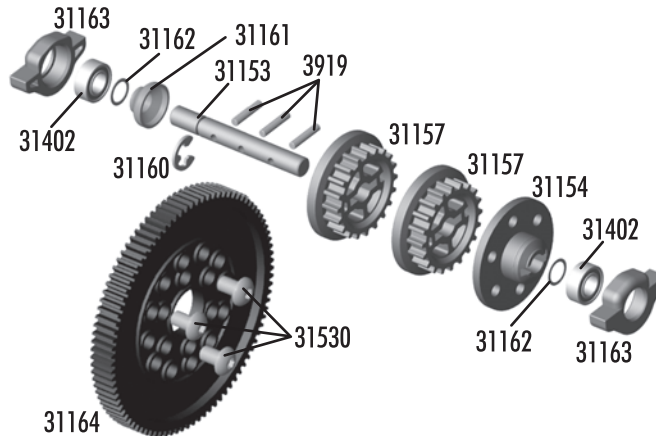

## Front Bulkhead

25211	M3x10mm BHCS	20
31146	TC5 Bulkhead, right front	1
31147	TC5 Bulkhead, left front	1
31195	TC5 Arm Mount Set	Set
31197	TC5 Arm Mount Nut	8
31198	TC5 Arm Mount Shim Set	Set
31264	TC5 Anti-Roll Bar Mounts	Set
31511	M2x5mm SHCS	6
31531	M3x6mm BHCS	6
31541	M3x6mm FHCS	6

## Rear Bulkhead

25201	M3x8mm FHCS	20
25211	M3x10mm BHCS	20
31148	TC5 Bulkhead, right rear	1
31149	TC5 Bulkhead, left rear	1
31152	TC5 Motor Mount	1
31195	TC5 Arm Mount Set	Set
31197	TC5 Arm Mount Nut	8
31198	TC5 Arm Mount Shim Set	Set
31264	TC5 Anti-Roll Bar Mounts	Set
31511	M2x5mm SHCS	6
31531	M3x6mm BHCS	6
31541	M3x6mm FHCS	6

## Center Shaft

3919	Input Shaft Hardware Set	Set
31153	TC5 Center Shaft	1
31154	TC5 Spur Gear Hub	1
31157	TC5 Center Pulley - 20T	2
31160	3mm E-Clip	6
31161	TC5 Center Shaft Spacer	1
31162	Shim Kit	Set
31163	TC5 Spur Gear Bearing Cap	2
31164	Spur Gear, 87T	1
31402	Bearing, 4x8mm	2
31530	M3x5mm BHCS	6