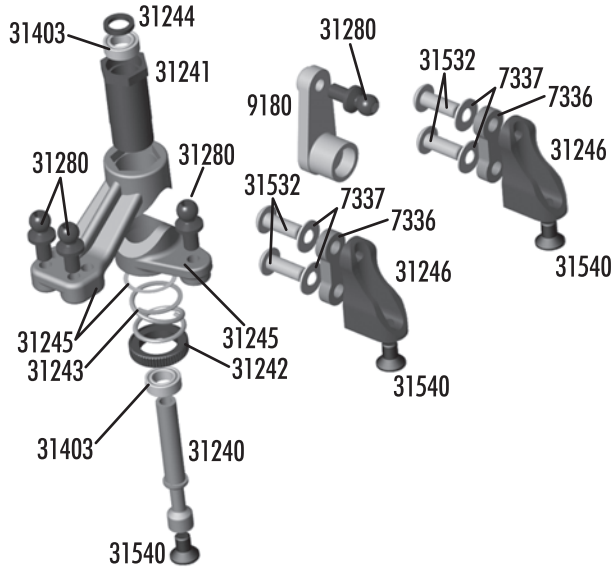

Steering

7336	Servo Mount Kit	Set
7337	Servo Mount Washers, steel	4
9180	Servo Horns, molded	Set
31240	TC5 Steering Post	1
31241	TC5 Servo Saver Tube	1
31242	TC5 Servo Saver Nut	1
31243	TC5 Servo Saver Spring	1
31244	TC5 Steering Post Spacer	1
31245	TC5 Servo Saver Set	Set
31246	TC5 Servo Mounts	Pr.
31280	Ballstud, 5mm, short, black	6
31403	Bearing, 4x7mm	2
31532	M3x8mm BHCS	6
31540	M3x5mm FHCS	6