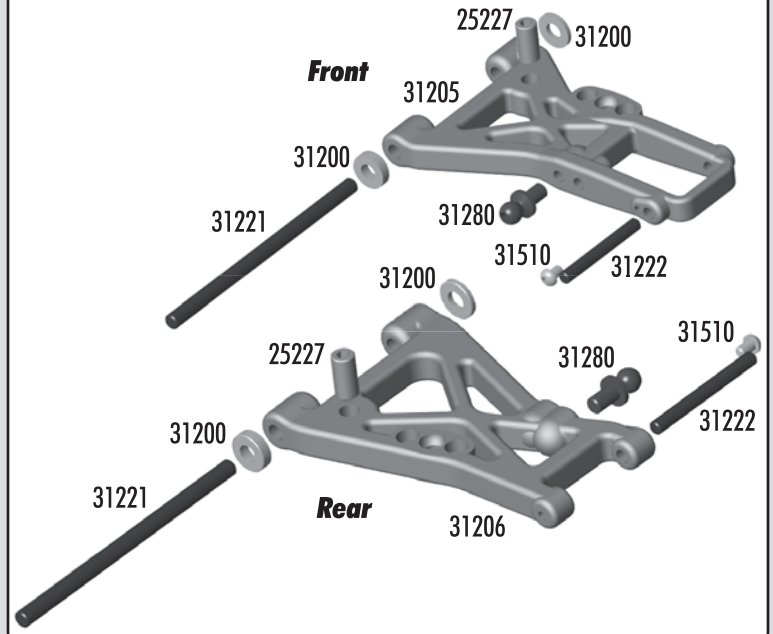

Suspension Arms

25227	M4x8mm Setscrew	4
31200	TC5 Wheelbase Shim Set	Set
31205	TC5 Front Suspension Arm	Pr.
31206	TC5 Rear Suspension Arm	Pr.
31221	TC5 Inner Hinge Pin Set	4
31222	TC5 Outer Hinge Pin Set	Set
31280	Ballstud, 5mm, short, black	6
31510	M2x4mm BHCS	6