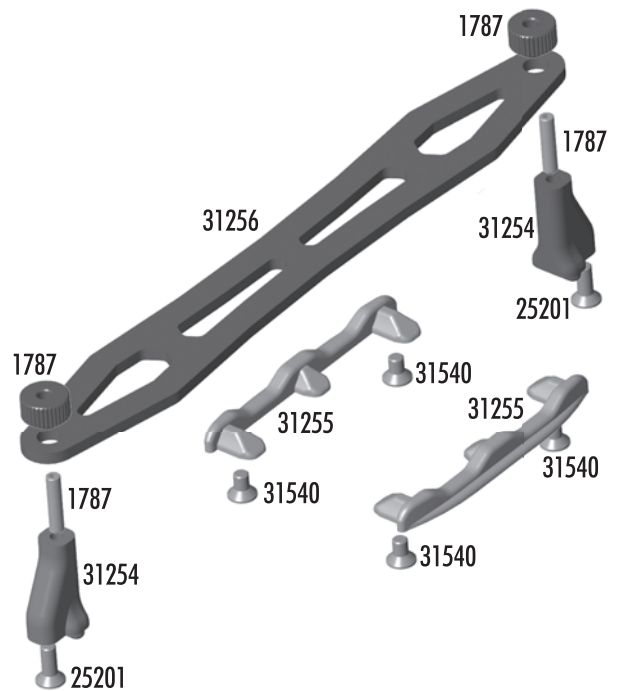

## Pinion Gears

8252	Pinion, 15t 48p	1	8257	Pinion, 20t 48p	1
8253	Pinion, 16t 48p	1	8258	Pinion, 21t 48p	1
8254	Pinion, 17t 48p	1	8259	Pinion, 22t 48p	1
8255	Pinion, 18t 48p	1	8260	Pinion, 23t 48p	1
8256	Pinion, 19t 48p	1	8261	Pinion, 24t 48p	1

# Suspension Arms

25227	M4x8mm Setscrew	4
31200	TC5 Wheelbase Shim Set	Set
31205	TC5 Front Suspension Arm	Pr.
31206	TC5 Rear Suspension Arm	Pr.
31221	TC5 Inner Hinge Pin Set	4
31222	TC5 Outer Hinge Pin Set	Set
31280	Ballstud, 5mm, short, black	6
31510	M2x4mm BHCS	6

# Battery Strap

1787	Battery Strap Thumbscrew	Set
25201	M3x8mm FHCS	6
31254	TC5 Battery Strap Post	2
31255	TC5 Battery Support	2
31256	TC5 Battery Strap	1
31540	M3x5mm FHCS	6