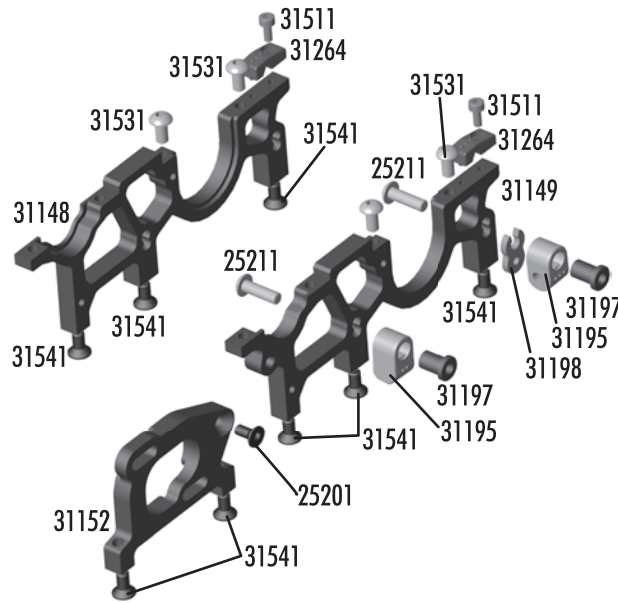

Front Bulkhead

25211	M3x10mm BHCS	20
31146	TC5 Bulkhead, right front	1
31147	TC5 Bulkhead, left front	1
31195	TC5 Arm Mount Set	Set
31197	TC5 Arm Mount Nut	8
31198	TC5 Arm Mount Shim Set	Set
31264	TC5 Anti-Roll Bar Mounts	Set
31511	M2x5mm SHCS	6
31531	M3x6mm BHCS	6
31541	M3x6mm FHCS	6

Rear Bulkhead

25201	M3x8mm FHCS	20
25211	M3x10mm BHCS	20
31148	TC5 Bulkhead, right rear	1
31149	TC5 Bulkhead, left rear	1
31152	TC5 Motor Mount	1
31195	TC5 Arm Mount Set	Set
31197	TC5 Arm Mount Nut	8
31198	TC5 Arm Mount Shim Set	Set
31264	TC5 Anti-Roll Bar Mounts	Set
31511	M2x5mm SHCS	6
31531	M3x6mm BHCS	6
31541	M3x6mm FHCS	6

Center Shaft

3919	Input Shaft Hardware Set	Set
31153	TC5 Center Shaft	1
31154	TC5 Spur Gear Hub	1
31157	TC5 Center Pulley - 20T	2
31160	3mm E-Clip	6
31161	TC5 Center Shaft Spacer	1
31162	Shim Kit	Set
31163	TC5 Spur Gear Bearing Cap	2
31164	Spur Gear, 87T	1
31402	Bearing, 4x8mm	2
31530	M3x5mm BHCS	6

Bearings

31400	Bearing, 5x8mm	2
31401	Bearing, 10x15mm	2
31402	Bearing, 4x8mm	2
31403	Bearing, 4x7mm	2
31404	Bearing 6x10mm	2
31405	TC5 Bearing Kit	Set

Tools