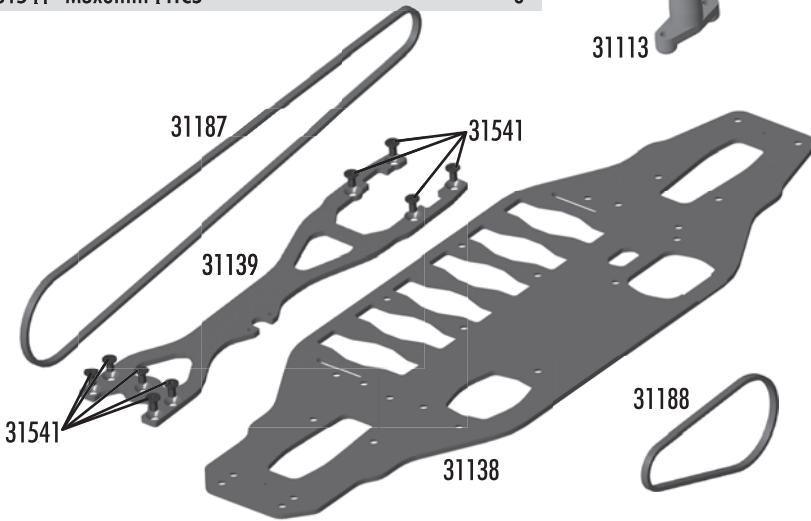

Chassis - Belts - Antenna

6338	Antenna Tube & Cap	Set
31113	Antenna Mount	1
31138	TC5 Chassis, lower	1
31139	TC5 Top Deck	1
31140	TC5 ITF Chassis, lower	1
31141	TC5 ITF Top Deck	1
31187	TC5 Front Belt	1
31188	TC5 Rear Belt	1
31520	M2.5x6mm BHCS	6
31541	M3x6mm FHCS	6