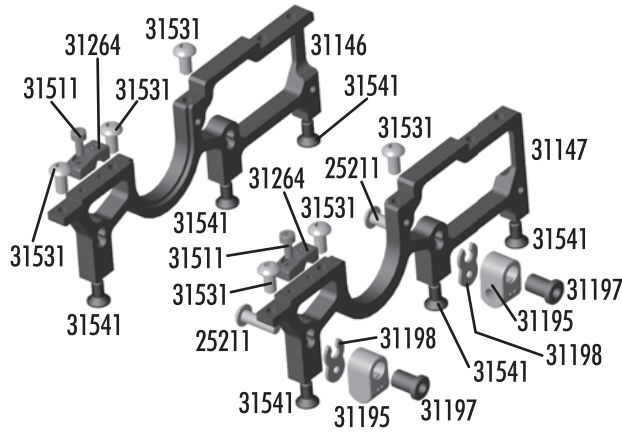

Front Bulkhead

25211	M3x10mm BHCS	20
31146	TC5 Bulkhead, right front	1
31147	TC5 Bulkhead, left front	1
31195	TC5 Arm Mount Set	Set
31197	TC5 Arm Mount Nut	8
31198	TC5 Arm Mount Shim Set	Set
31264	TC5 Anti-Roll Bar Mounts	Set
31511	M2x5mm SHCS	6
31531	M3x6mm BHCS	6
31541	M3x6mm FHCS	6

Rear Bulkhead

25201	M3x8mm FHCS	20
25211	M3x10mm BHCS	20
31148	TC5 Bulkhead, right rear	1
31149	TC5 Bulkhead, left rear	1
31152	TC5 Motor Mount	1
31195	TC5 Arm Mount Set	Set
31197	TC5 Arm Mount Nut	8
31198	TC5 Arm Mount Shim Set	Set
31264	TC5 Anti-Roll Bar Mounts	Set
31511	M2x5mm SHCS	6
31531	M3x6mm BHCS	6
31541	M3x6mm FHCS	6