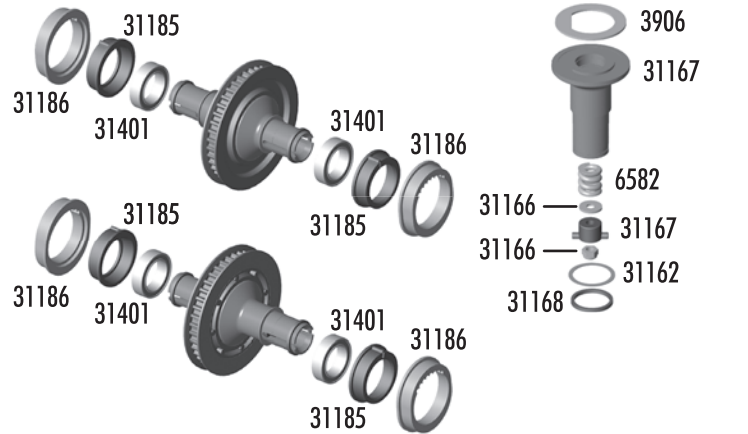

Differentials

3906	D-Drive Rings, plastic diff	Pr.
6573	Diff Thrust Washers & Bolt	2
6574	5/64" Diff Thrust Balls	6
6581	3/32" Carbide Diff Balls	12
6582	Diff Thrust Spring	1
31162	Shim Kit	Set
31165	TC5 Plastic Diff Kit	1
31166	TC5 Diff Rebuild Kit	1
31167	TC5 Diff Outdrives, plastic	Pr.
31168	TC5 Diff Outdrive Rings	4
31169	TC5 Diff Pulley - 40T	1
31175	TC5 Oneway/Spool Pulley	1
31176	TC5 Oneway Kit	1
31177	TC5 Oneway Hub w/Bearings	1
31178	TC5 Oneway Outdrives	2
31179	TC5 Spool Kit	1
31181	TC5 Aluminum Outdrives	Pr.
31182	TC5 Aluminum Diff Kit	1
31185	TC5 Diff Bearing Cam	2
31186	TC5 Cam Holder Set	Set
31400	Bearing, 5x8mm	2
31401	Bearing, 10x15mm	2