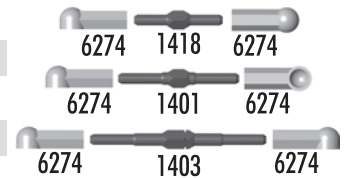

Turnbuckles

1401	Titanium Turnbuckle, 1.33"	Pr.
1403	Titanium Turnbuckle, 1.65"	Pr.
1418	Titanium Turnbuckle, .825"	Pr.
6274	Ballcaps, molded	14