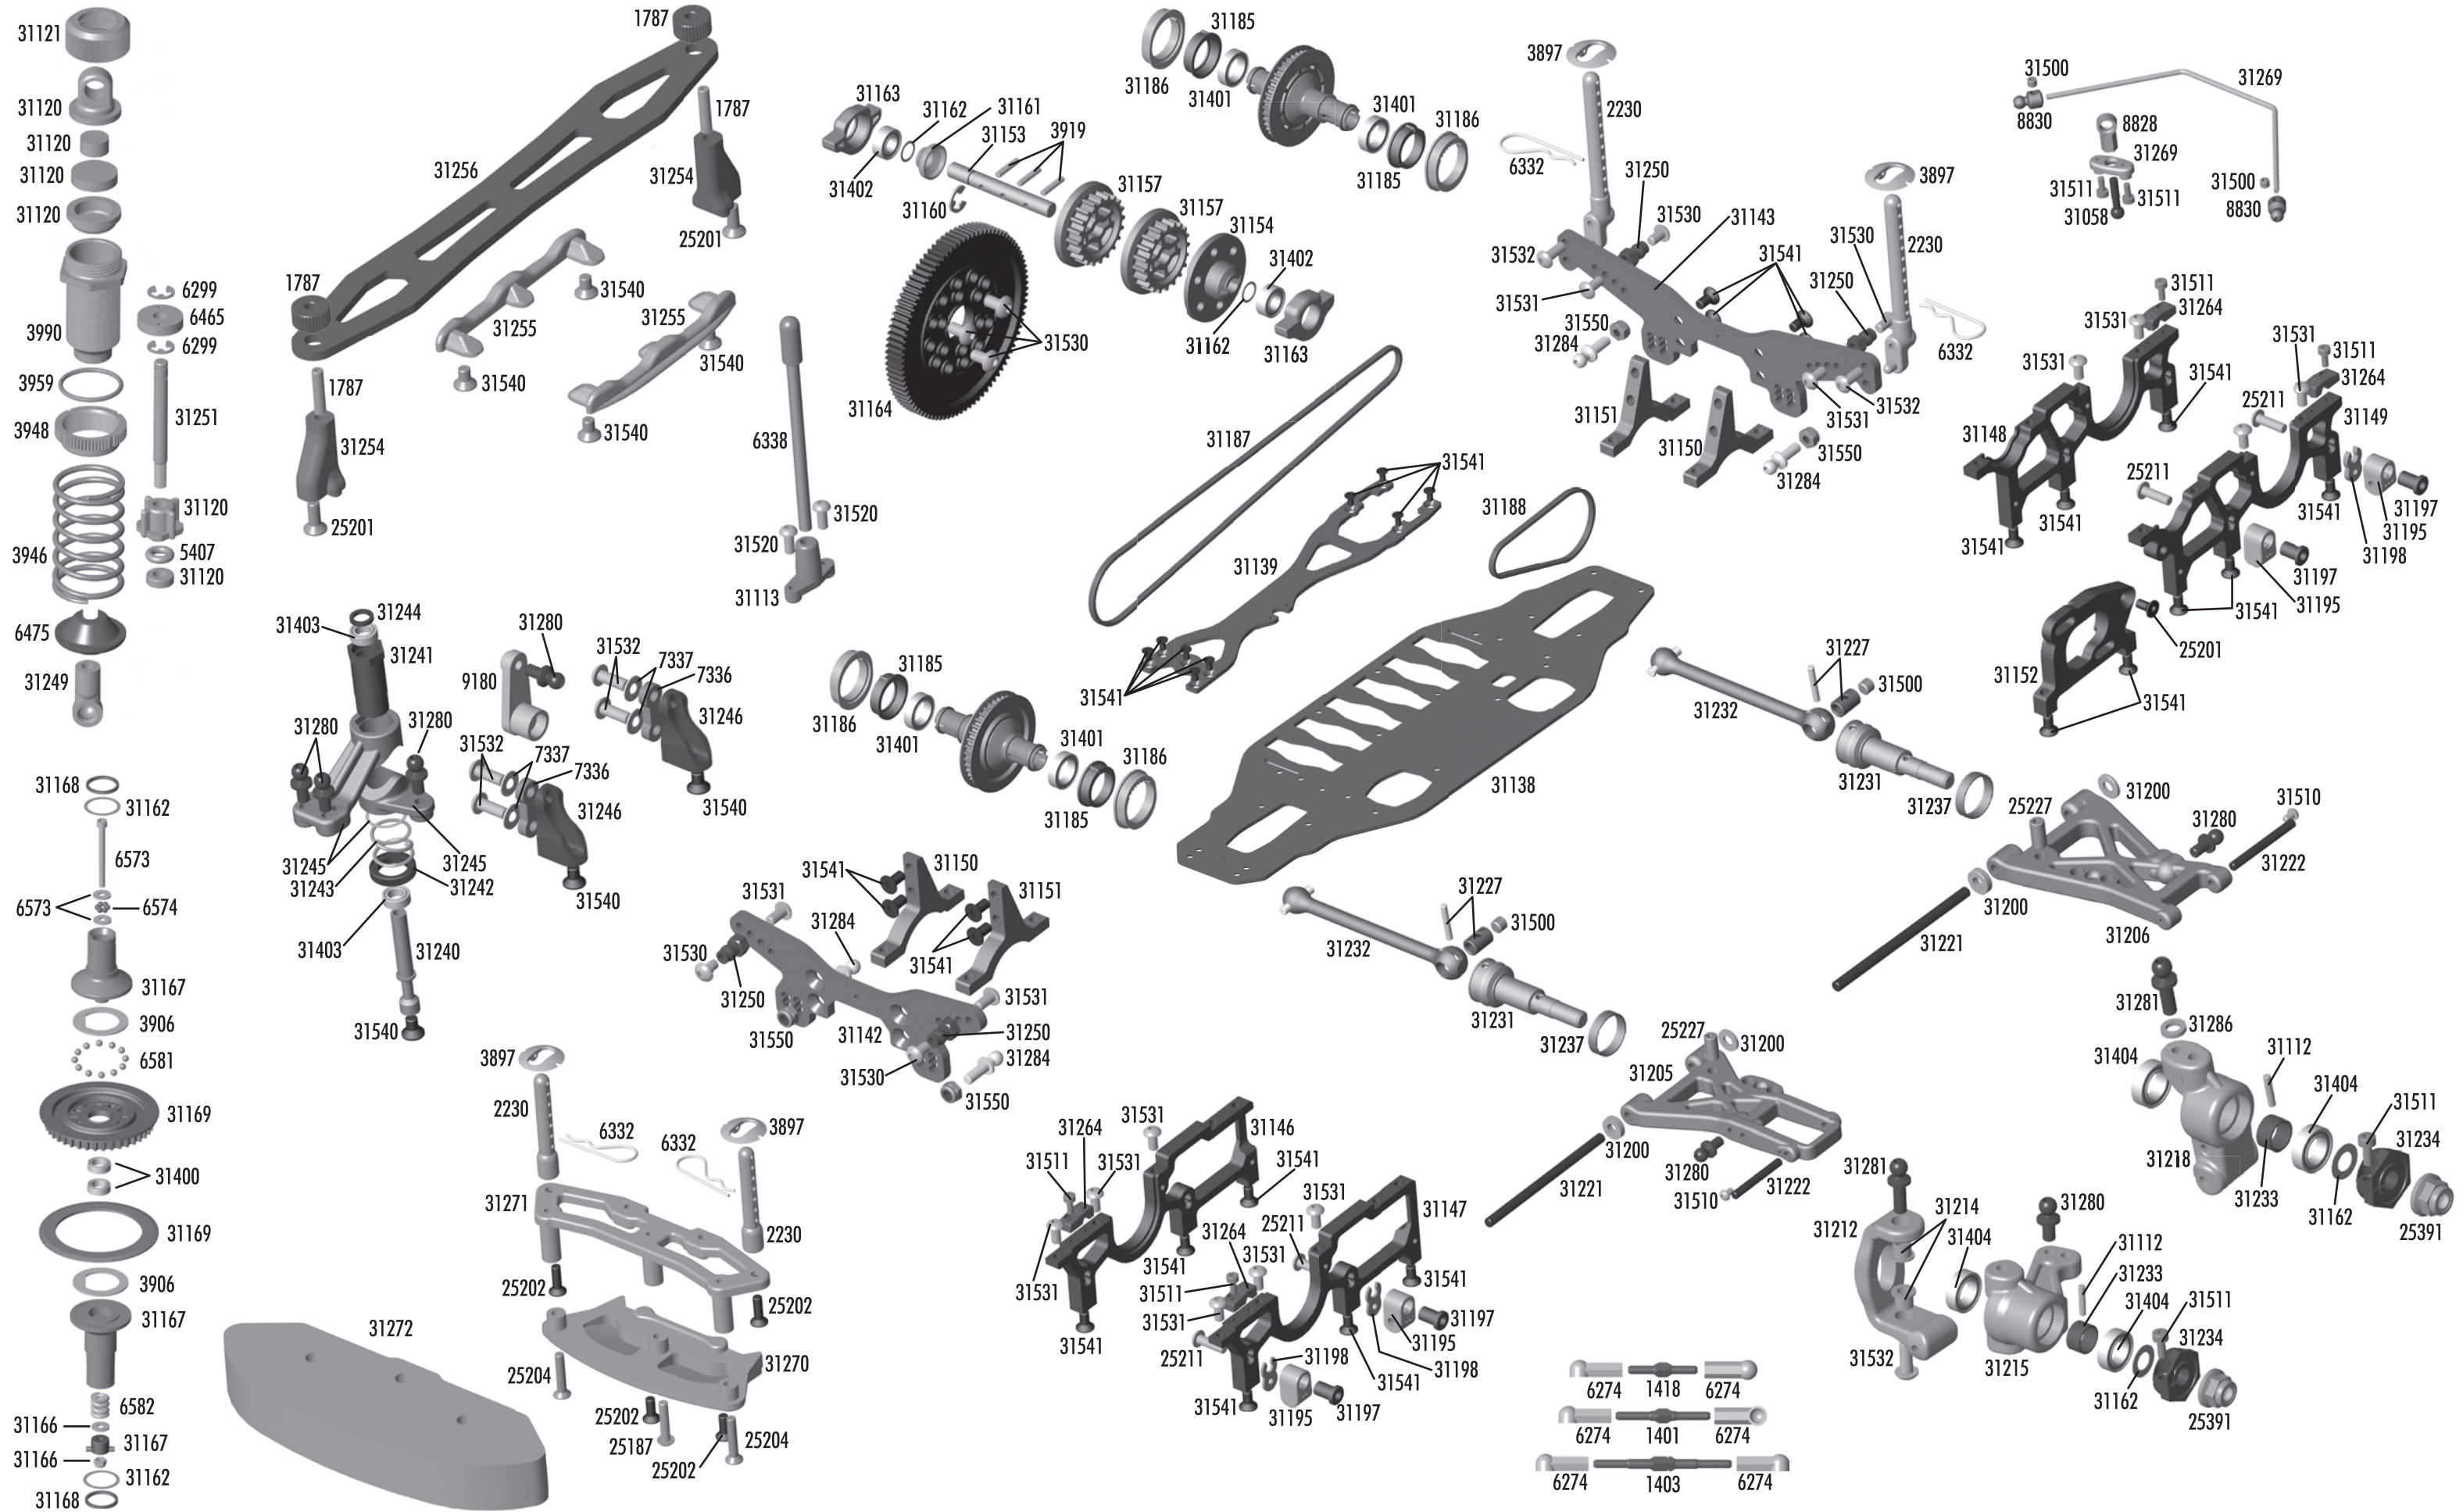

Exploded View