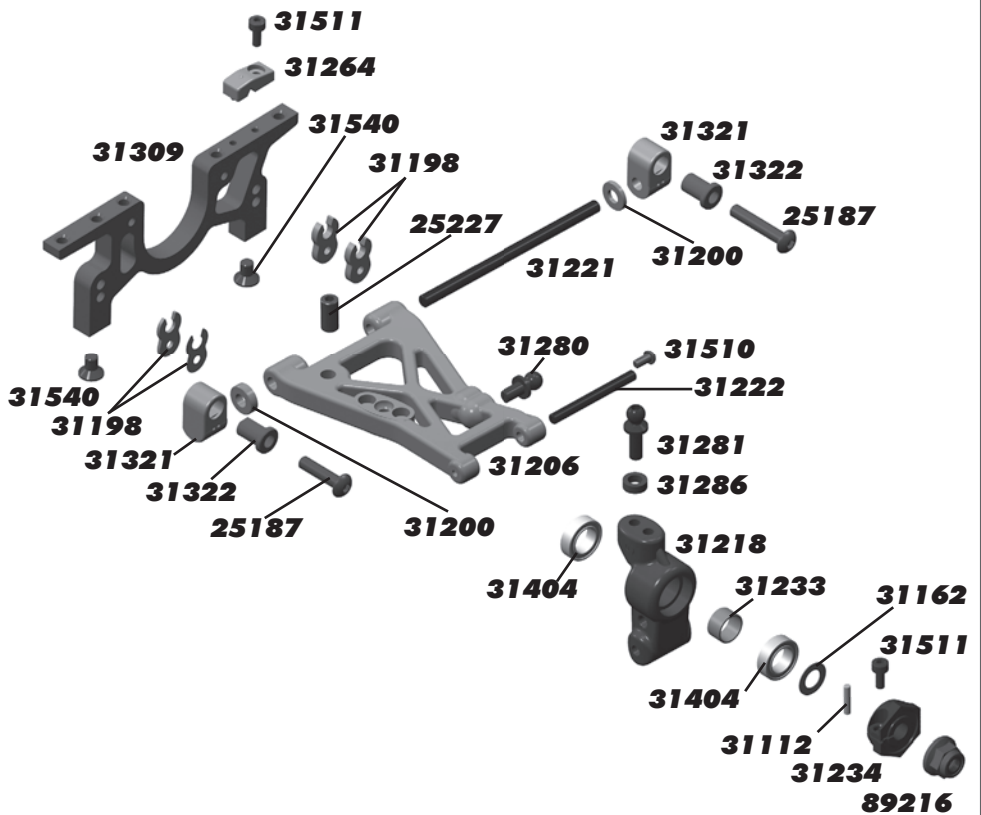

:: Rear Bulkhead

25187	M3x14mm BHCS	20
25227	M4x8mm Setscrew	20
31112	1/16" x 5/16" Dowel Pins	8
31162	Axle Shim Kit	1
31198	Arm Mount Shim Set	1
31200	Wheelbase Shim Set	1
31206	Rear Suspension Arm	Pr.
31218	Rear Hub (0 deg)	Pr.
31221	Inner Hinge Pin Set	1
31222	Outer Hinge Pin Set	1
31233	Axle Crush Tube	4
31234	Clamping Wheel Hex	4
31264	Anti-Roll Bar Mounts, Set	1
31280	5mm Ballstud, short	6
31281	8mm Ballstud, short	6
31286	Aluminum Ballstud Washers, Set	1
31309	TC6 Bulkhead	1
31321	TC6 Arm Mount Set	1
31322	TC6 Arm Mount Bushing	8
31404	6x10mm Bearing	2
31510	M2x4mm BHCS	6
31511	M2x5mm SHCS	6
31540	M3x5mm FHCS	6
89126	M4 Locknut	10