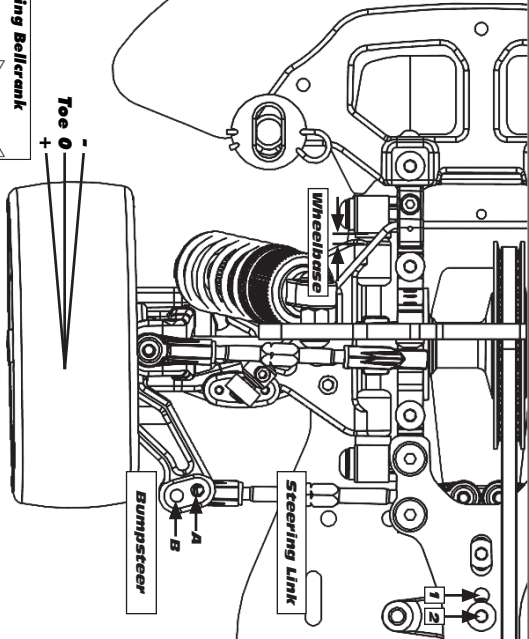

Chassis

Top Plate	
-----------	--

Body & Wing

Notes:	
--------	--

Notes:	
--------	--

Notes:	
--------	--

Notes:	
--------	--

For more setups, visit RC10.com and click on "Rating"

:: Hardware - 1:1 Scale View

Cap Head (shcs)

Set screw

Ball studs

Ball Bearings

Flat Head (fhcs)

Shims and Washers

Button Head (bhcs)

Nuts (lock/plain)

Clips

Notes:

Drivers: _____
Tracks: _____
Conditions: _____

Date: _____
Event: _____

Front

Transmitter

Turning Circle: _____
 Steering Expo: _____
 Brake E.P.: _____
 Throttle Expo: _____