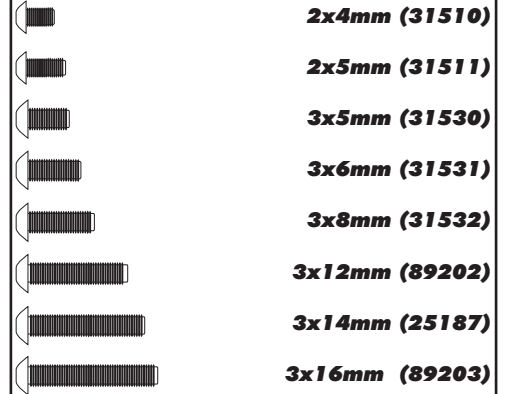

:: Hardware - 1:1 Scale View

Cap Head (shcs)

Set screw

Ball studs

Ball Bearings

Flat Head (fhcs)

Shims and Washers

Button Head (bhcs)