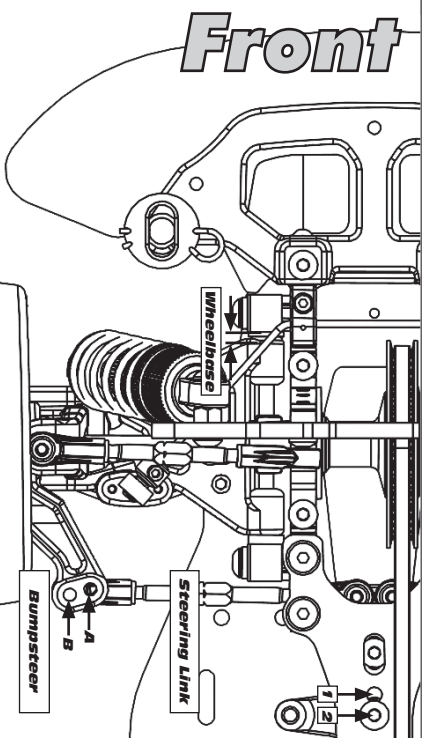

Front	Alignment	Rear
5mm	Ride Height	5mm
-1.5 deg	Camber	4.5 deg
4 deg	Caster	N/A
N/A	Rear Hub Toe	0
+ 0.5 deg	Toe (Total)	-2.5 deg
-	Hex Spacing	-
1mm	Wheelbase	1mm
7B	Steering Bellcrank	N/A
2B	Steering Link	N/A
Black + 0	Bumpsteer	N/A

Suspension Geometry

3B	Shock Position	3B
7	Camber Link Position	7A
Silver + 0	Outer Ball & Shims	Black + 3mm
2B	FWD Arm Mount	2B
2 deg	FWD Mount Shim	1.5 deg
2B	RWD Arm Mount	2B
2 deg	RWD Mount Shims	4 deg
7	Droop	6
1.25mm	Anti-Roll Bar	1.25mm

Shocks

40	Oil	40
3	Piston	3
50%	Rebound	50%
Silver	Spring	Green

Differentials

Slipper Spool	Type	Alum Diff
Tight!!!	Setting	1/8 Turn Loose
A	Cam Holder	A
28	Belt Tension Number	6

Tires

Type	
Tire Diameter	
Insert & Wheel	
Additive & Amount	

Chassis

Top Plate