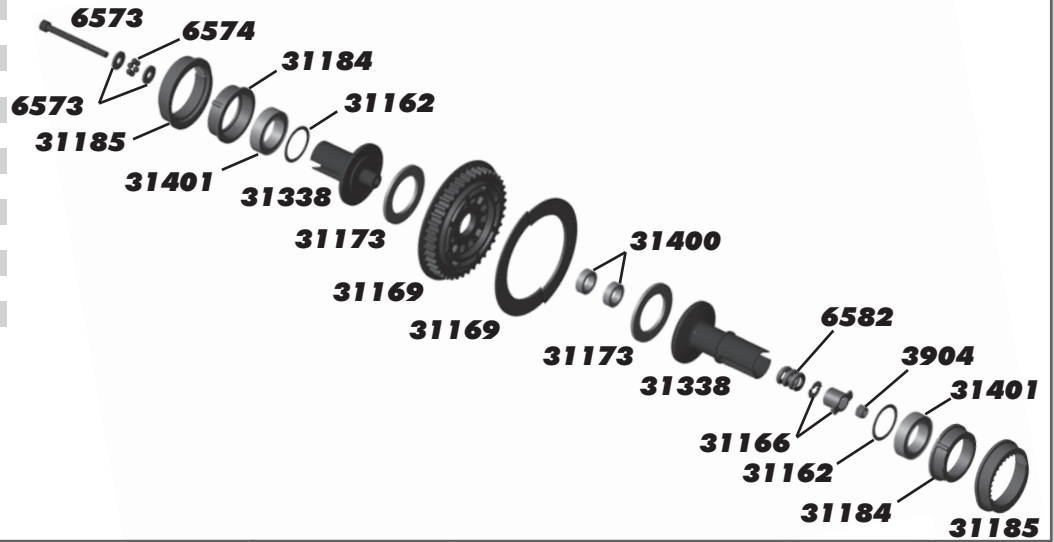

:: Front Slipper Spool

3904	2-56 Mini Lock Nut	4
6573	Diff Thrust Washers & Bolt	2
6574	5/64" Diff Thrust Balls	6
6582	Diff Thrust Spring	1
31162	Axle Shim Kit	1
31166	Diff Rebuild Kit	1
31169	Diff Pulley - 40T	1
31173	Slipper Spool Pads	Pr.
31184	Cam Holder Set	1
31185	Diff Bearing Cam	2
31337	TC6 Slipper Spool Kit	1
31338	TC6 Diff Outdrives	Pr.
31400	5x8mm Bearing	2
31401	10x15mm Bearing	2