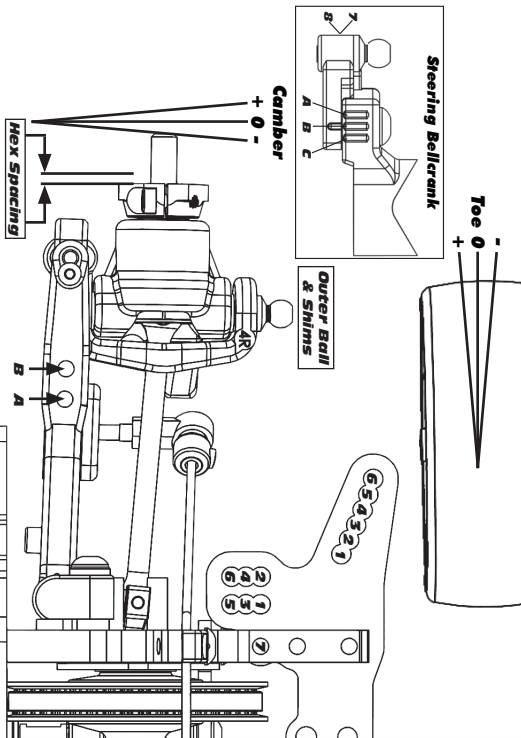

Front	Alignment	Rear
5mm	Ride Height	5mm
-1.5 deg	Camber	4.5 deg
4 deg	Caster	N/A
N/A	Rear Hub Toe	0
+ 0.5 deg	Toe (Total)	-2.5 deg
-	Hex Spacing	-
1mm	Wheelbase	1mm
7B	Steering Bellcrank	N/A
2B	Steering Link	N/A
Black + 0	Bumpsteer	N/A

Suspension Geometry

3B	Shock Position	3B
7	Camber Link Position	7A
Silver + 0	Outer Ball & Shims	Black + 3mm
2B	FWD Arm Mount	2B
2 deg	FWD Mount Shim	1.5 deg
2B	RWD Arm Mount	2B
2 deg	RWD Mount Shims	4 deg
7	Droop	6
1.25mm	Anti-Roll Bar	1.25mm

Shocks

40	Oil	40
3	Piston	3
50%	Rebound	50%
Silver	Spring	Green

Differentials

Slipper Spool	Type	Alum Diff
Tight!!!	Setting	1/8 Turn Loose
A	Cam Holder	A
28	Belt Tension Number	6

Tires

Type	
Tire Diameter	
Insert & Wheel	
Additive & Amount	

Chassis

Top Plate