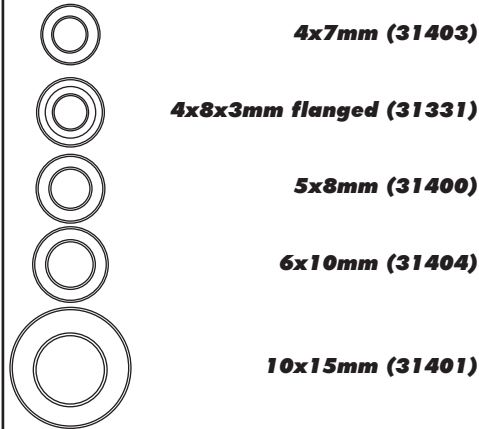

Chassis

Top Plate	
-----------	--

Body & Wing

Notes:	
--------	--

Notes:	
--------	--

Notes:	
--------	--

Notes:	
--------	--

For more setups, visit RC10.com and click on "Rating"

:: Hardware - 1:1 Scale View

Cap Head (shcs)

Set screw

Ball studs

Ball Bearings

Flat Head (fhcs)

Shims and Washers

Button Head (bhcs)