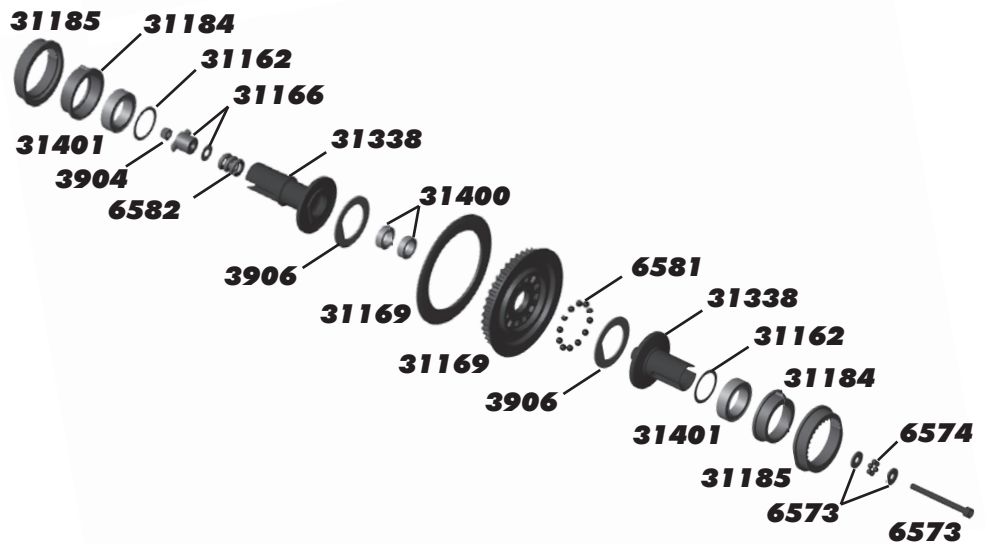

:: Rear Differential

3904	2-56 Mini Lock Nut	4
3906	D-Drive Rings	Pr.
6573	Diff Thrust Washers & Bolt	2
6574	5/64" Diff Thrust Balls	6
6581	3/32" Carbide Diff Balls	12
6582	Diff Thrust Spring	1
31162	Axle Shim Kit	1
31166	Diff Rebuild Kit	1
31169	Diff Pulley - 40T	1
31184	Cam Holder Set	1
31185	Diff Bearing Cam	2
31336	TC6 Differential Kit	1
31338	TC6 Diff Outdrives	Pr.
31400	5x8mm Bearing	2
31401	10x15mm Bearing	2