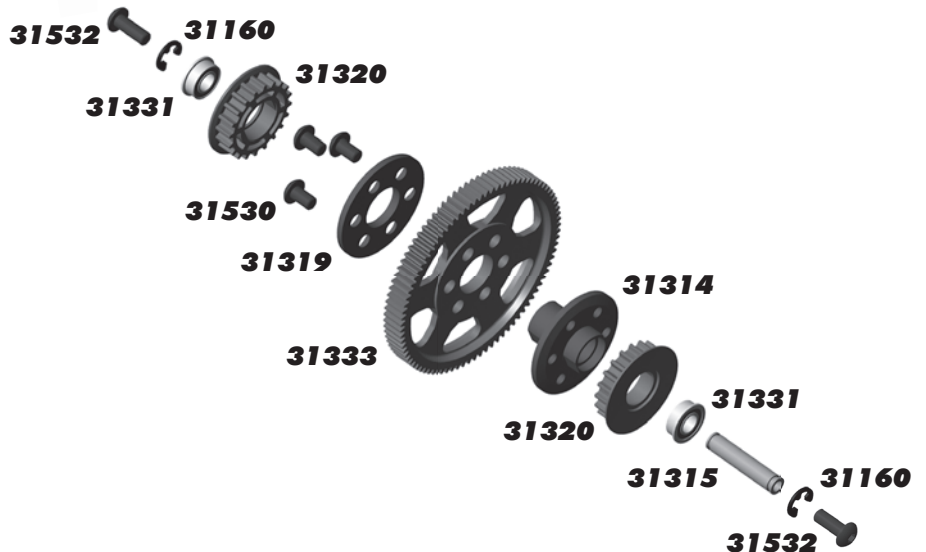

:: Spur Gear Assembly

31160	3mm E-Clip	6
31314	TC6 Spur Gear Hub	1
31315	TC6 Spur Gear Shaft	1
31319	TC6 Spur Clamping Ring	1
31320	TC6 Spur Pulley (20T)	2
31331	4x8x3mm Flanged Bearing	2
31333	TC6 Spur Gear (87T/48P)	1
31530	M3x0.5x5mm BHCS	6
31532	M3x0.5x8mm BHCS	6