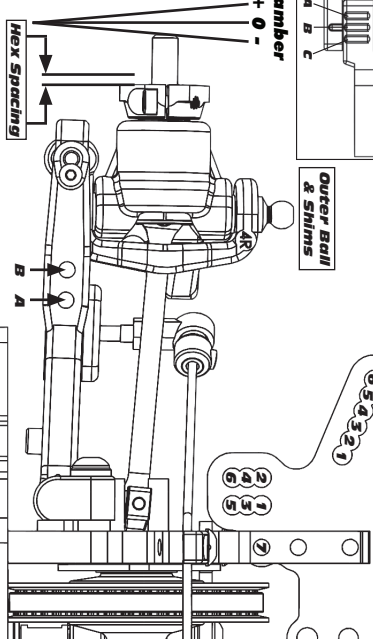

Chassis

Top Plate	
-----------	--

Body & Wing

Notes:	
--------	--

Notes:	
--------	--

Notes:	
--------	--

Notes:	
--------	--

For more setups, visit RC10.com and click on "Rating"

:: Hardware - 1:1 Scale View

Cap Head (shcs)

Set screw

Ball studs

Ball Bearings

Flat Head (fhcs)

Shims and Washers

Button Head (bhcs)

Nuts (lock/plain)

Clips

Notes:

Drivers: _____
Tracks: _____
Conditions: _____

Date: _____
Event: _____

Front

Transmitter

Turning Circle: _____
 Steering Expo: _____
 Brake E.P.: _____
 Throttle Expo: _____