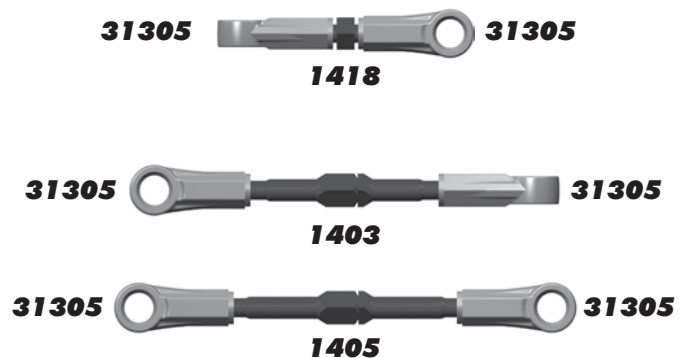

:: CVA's

31226	CVA Kit	1
31227	CVA Rebuild Kit	1
31231	Stub Axle	Pr.
31232	CVA Bone	Pr.
31237	CVA Pin Retaining Clip	2
31238	CVA Bone Blade	8
31500	M3x2.5mm Set Screw	6

:: Anti-Roll Bars

8828	Anti-Roll Bar Cups, Set	1
31058	Anti-Roll Bar Ballstud, blue aluminum	2
31261	1.25mm Anti-Roll Bar, black	2
31262	1.5mm Anti-Roll Bar, silver	2
31263	1.75mm Anti-Roll Bar, gold	2
31264	Anti-Roll Bar Mounts, Set	1
31269	Anti-Roll Bar Kit	1
31500	M3x2.5mm Set Screw	6
31511	M2x5mm SHCS	6

:: Turnbuckles

1402	FT Blue Titanium Turnbuckles 1.375"	Pr.
1403	FT Blue Titanium Turnbuckle 1.65"	Pr.
1405	FT Blue Titanium Turnbuckle 1.875"	Pr.
1418	FT Blue Titanium Turnbuckle 0.825"	Pr.
31305	Turnbuckle Eyelet	14