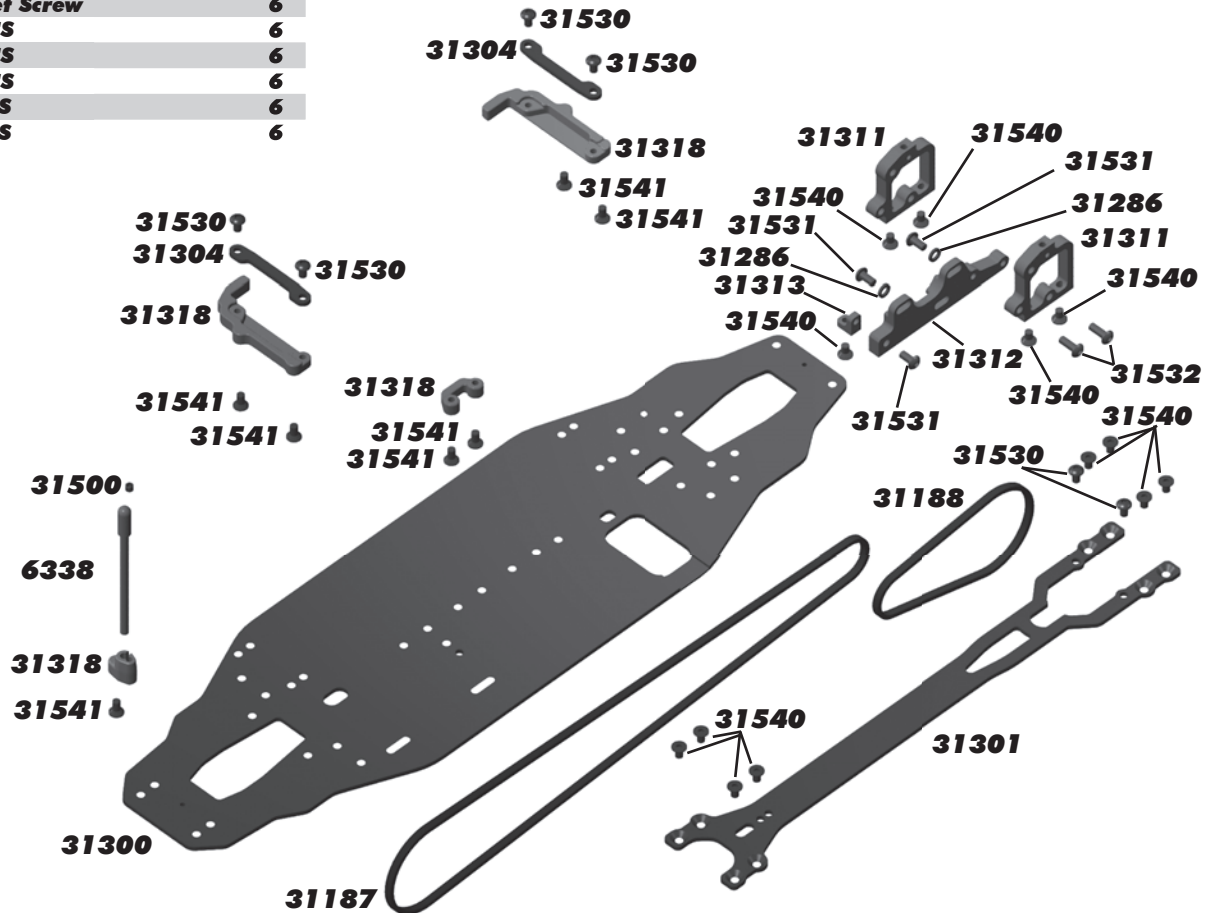

:: Chassis / Top Plate / Belts / Antenna / Battery Braces / Motor Mount

6338	Antenna Tube 12", black	1
31187	Front Belt	1
31188	Rear Belt	1
31286	Aluminum Ballstud Washers, Set	1
31300	TC6 Chassis	1
31301	TC6 Top Plate	1
31304	TC6 Battery Tape Tab	Pr.
31311	TC6 Spur Gear Bulkhead	Pr.
31312	TC6 Motor Mount	1
31313	TC6 Motor Mount Brace	1
31318	TC6 Battery Brace Set	1
31500	M3x2.5mm Set Screw	6
31530	M3x5mm BHCS	6
31531	M3x6mm BHCS	6
31532	M3x8mm BHCS	6
31540	M3x5mm FHCS	6
31541	M3x6mm FHCS	6

:: Lubes & Adhesives / Decals / Misc.

1105	FT Green Slime Shock Lube	1
1596	FT Locking Adhesive	1
1597	FT Tire Adhesive, medium	1
6588	Black Grease - 4cc	1
6591	S.Diff Lube - 4cc	1
6636	Silicone Grease - 4cc	1
6727	Servo Tape	2
716	Reedy 2009 Sticker Set	1
717	Reedy Powered Logo Decal	1
3816	American Bumper Sticker	1
3820	AE Logo Decal Sheet	1
3834	AE Blue Embossed Logo Sticker	2
31299	TC6 Decal Sheet	1

:: Pinions / Spur Gears

8253	16T 48P Pinion Gear	1	3921	69T 48P Spur Gear	1
8254	17T 48P Pinion Gear	1	3922	72T 48P Spur Gear	1
8255	18T 48P Pinion Gear	1	3923	75T 48P Spur Gear	1
8256	19T 48P Pinion Gear	1	3992	76T 48P Spur Gear	1
8257	20T 48P Pinion Gear	1	3993	77T 48P Spur Gear	1
8258	21T 48P Pinion Gear	1	3994	73T 48P Spur Gear	1
8259	22T 48P Pinion Gear	1	3995	74T 48P Spur Gear	1
8260	23T 48P Pinion Gear	1	4462	100T 64P Spur Gear	1
8261	24T 48P Pinion Gear	1	4615	96T 64P Spur Gear	1
8262	25T 48P Pinion Gear	1	31332	80T 48P Spur Gear	1
8263	26T 48P Pinion Gear	1	31333	87T 48P Spur Gear	1
8264	27T 48P Pinion Gear	1	31334	106T 64P Spur Gear	1
8265	28T 48P Pinion Gear	1	31335	115T 64P Spur Gear	1
8266	29T 48P Pinion Gear	1			
8267	30T 48P Pinion Gear	1			
8268	31T 48P Pinion Gear	1			
8269	32T 48P Pinion Gear	1			
8270	33T 48P Pinion Gear	1			
8271	34T 48P Pinion Gear	1			
8272	35T 48P Pinion Gear	1