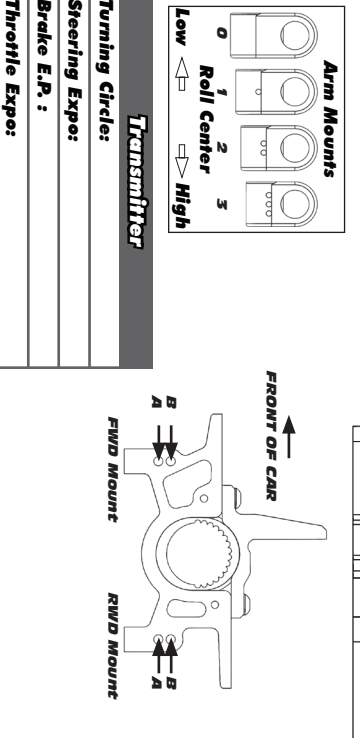

Front	Alignment	Rear
5mm	Ride Height	5mm
-1.5 deg	Camber	4.5 deg
4 deg	Caster	N/A
N/A	Rear Hub Toe	0
+ 0.5 deg	Toe (Total)	-2.5 deg
-	Hex Spacing	-
1mm	Wheelbase	1mm
7B	Steering Bellcrank	N/A
2B	Steering Link	N/A
Black + 0	Bumpsteer	N/A

Suspension Geometry

3B	Shock Position	3B
7	Camber Link Position	7A
Silver + 0	Outer Ball & Shims	Black + 3mm
2B	FWD Arm Mount	2B
2 deg	FWD Mount Shim	1.5 deg
2B	RWD Arm Mount	2B
2 deg	RWD Mount Shims	4 deg
7	Droop	6
1.25mm	Anti-Roll Bar	1.25mm

Shocks

40	Oil	40
3	Piston	3
50%	Rebound	50%
Silver	Spring	Green

Differentials

Slipper Spool	Type	Alum Diff
Tight!!!	Setting	1/8 Turn Loose
A	Cam Holder	A
28	Belt Tension Number	6

Tires

Type	
Tire Diameter	
Insert & Wheel	
Additive & Amount	

Chassis

Top Plate