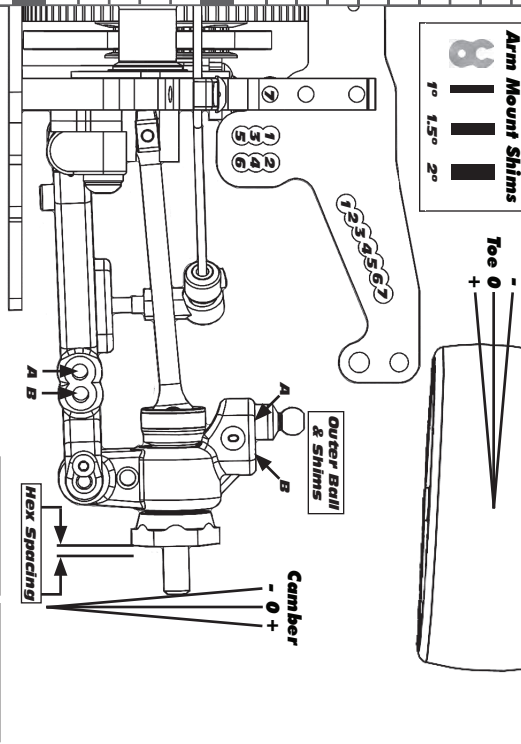

Body & Wing

Notes:	

Notes:	

Notes:	

Notes: