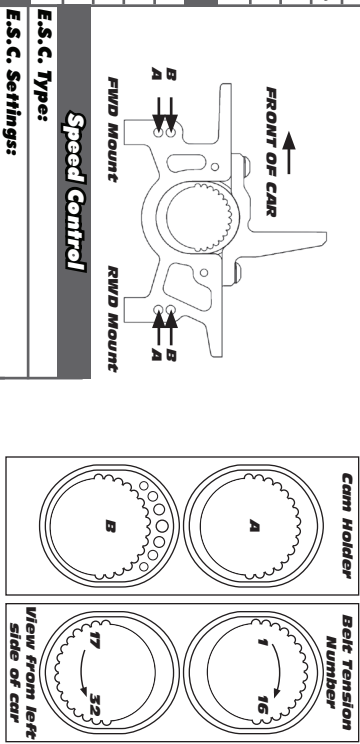

Body & Wing

Notes:	

Notes:	

Notes:	

Notes: