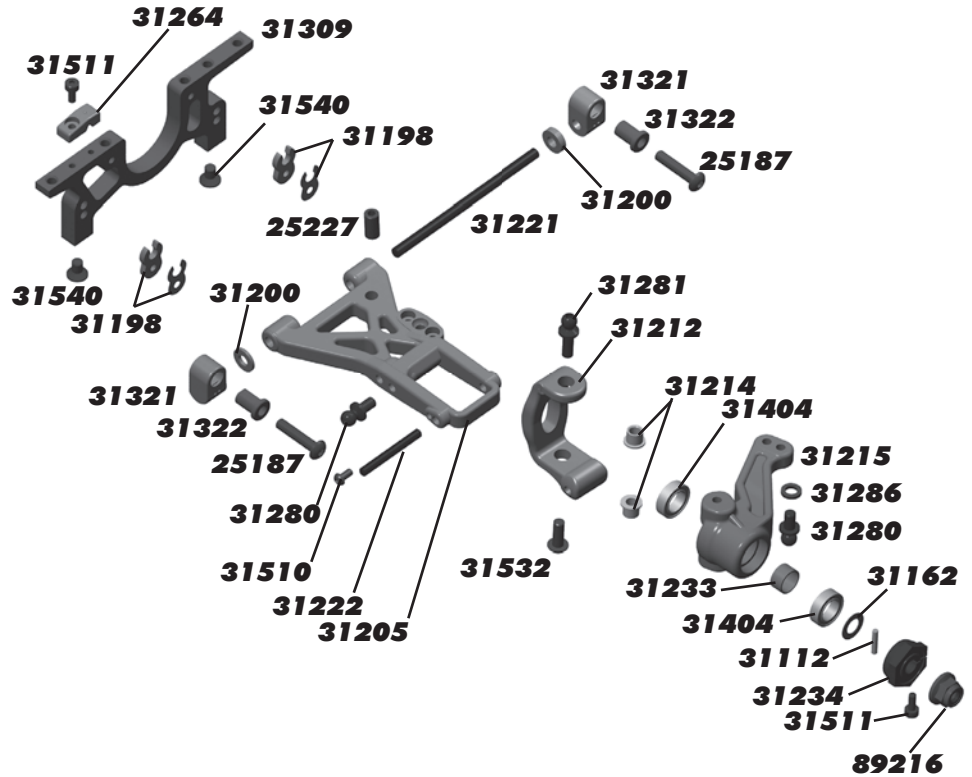

:: Front Bulkhead

25187	M3x14mm BHCS	20
25227	M4x8mm Setscrew	20
31112	1/16" x 5/16" Dowel Pins	8
31162	Axle Shim Kit	1
31198	Arm Mount Shim Set	1
31200	Wheelbase Shim Set	1
31205	Front Suspension Arm	Pr.
31212	Caster Block (4 deg)	Pr.
31214	Caster Block Bushing	Pr.
31215	Steering Block Set	1
31221	Inner Hinge Pin Set	1
31222	Outer Hinge Pin Set	1
31233	Axle Crush Tube	4
31234	Clamping Wheel Hex	4
31264	Anti-Roll Bar Mounts, Set	1
31280	5mm Ballstud, short	6
31281	8mm Ballstud, short	6
31286	Aluminum Ballstud Washers, Set	1
31309	TC6 Bulkhead	1
31321	TC6 Arm Mount Set	1
31322	TC6 Arm Mount Bushing	8
31404	6x10mm Bearing	2
31510	M2x4mm BHCS	6
31511	M2x5mm SHCS	6
31532	M3x8mm BHCS	6
31540	M3x5mm FHCS	6
89216	M4 Locknut	10