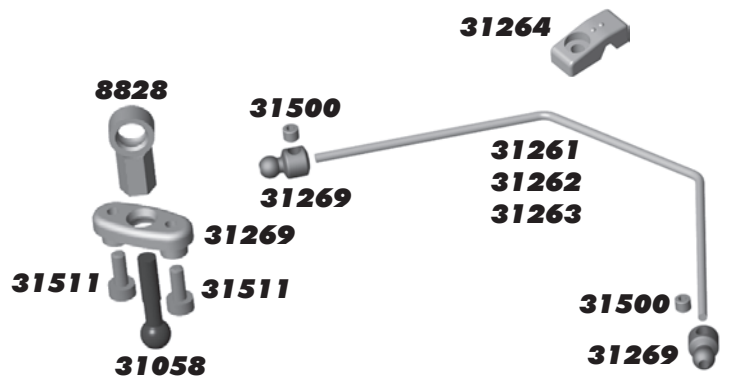

:: Shock Oil

5420	10 Weight Silicone Shock Oil	2oz.
5421	20 Weight Silicone Shock Oil	2oz.
5422	30 Weight Silicone Shock Oil	2oz.
5423	40 Weight Silicone Shock Oil	2oz.
5425	80 Weight Silicone Shock Oil	2oz.
5427	15 Weight Silicone Shock Oil	2oz.
5428	25 Weight Silicone Shock Oil	2oz.
5429	35 Weight Silicone Shock Oil	2oz.
5430	45 Weight Silicone Shock Oil	2oz.
5431	55 Weight Silicone Shock Oil	2oz.
5435	50 Weight Silicone Shock Oil	2oz.
5436	60 Weight Silicone Shock Oil	2oz.
5437	70 Weight Silicone Shock Oil	2oz.

:: CVA's

31226	CVA Kit	1
31227	CVA Rebuild Kit	1
31231	Stub Axle	Pr.
31232	CVA Bone	Pr.
31237	CVA Pin Retaining Clip	2
31238	CVA Bone Blade	8
31500	M3x2.5mm Set Screw	6

:: Anti-Roll Bars

8828	Anti-Roll Bar Cups, Set	1
31058	Anti-Roll Bar Ballstud, blue aluminum	2
31261	1.25mm Anti-Roll Bar, black	2
31262	1.5mm Anti-Roll Bar, silver	2
31263	1.75mm Anti-Roll Bar, gold	2
31264	Anti-Roll Bar Mounts, Set	1
31269	Anti-Roll Bar Kit	1
31500	M3x2.5mm Set Screw	6
31511	M2x5mm SHCS	6