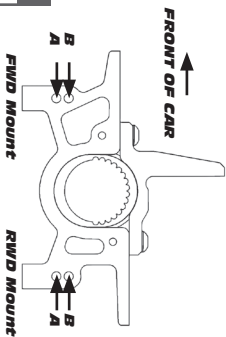

Gearing

Notes: _____

Front

Alignment	Rear
Ride Height	
Camber	
Caster	N/A
Rear Hub Toe	
Toe (Total)	
Hex Spacing	
Wheelbase	
Steering Bellcrank	N/A
Steering Link	N/A
Bumpsteerer	N/A

Notes: _____

Suspension Geometry

Shock Position	
Camber Link Position	
Outer Ball & Shims	
FWD Arm Mount	
FWD Mount Shim	
RWD Arm Mount	
RWD Mount Shims	
Droop	
Anti-Roll Bar	

Notes: _____

Shocks

Oil	
Piston	
Rebound	
Spring	

Notes: _____

Differentials

Type	
Setting	
Cam Holder	
Belt Tension Number	

Notes: _____

Tires

Type	
Tire Diameter	
Insert & Wheel	
Additive & Amount	

Notes: _____

Chassis

Notes: _____