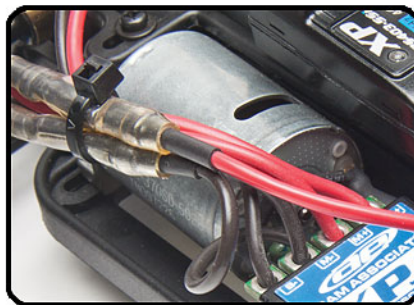

### 1:18 Scale Ready-To-Run 4WD Electric Monster Truck

The Qualifier Series is Team Associated's exciting new line of sport-level products that are designed to be FUN above all else, easy to use, durable, lower cost, and provide an easy way to get into the RC hobby. When great looks and high performance are combined with quality features and value pricing, it becomes the ultimate sport product. When all this is offered from Team Associated, it's nothing short of awesome.

The Rival Mini is a fully assembled, Ready-To-Run electric 4WD Monster Truck that includes a 6-cell battery, a battery charger, and XP 2.4GHz radio system.

The Rival Mini features massive monster truck tires that deliver maximum traction and will roll over just about anything. The suspension is managed by four fluid-filled, adjustable, coil-over shocks that smooth out rough terrain. Also included is a factory-finished monster truck body that comes pre-mounted and ready to go!

## 1:18 Scale Ready-To-Run 4WD Electric Monster Truck

Adjustable, fluid-filled, coil-over shocks

High-performance, Super 370 motor

Aggressive monster truck tires

XPS speed control with reverse

15 precision ball bearing drivetrain