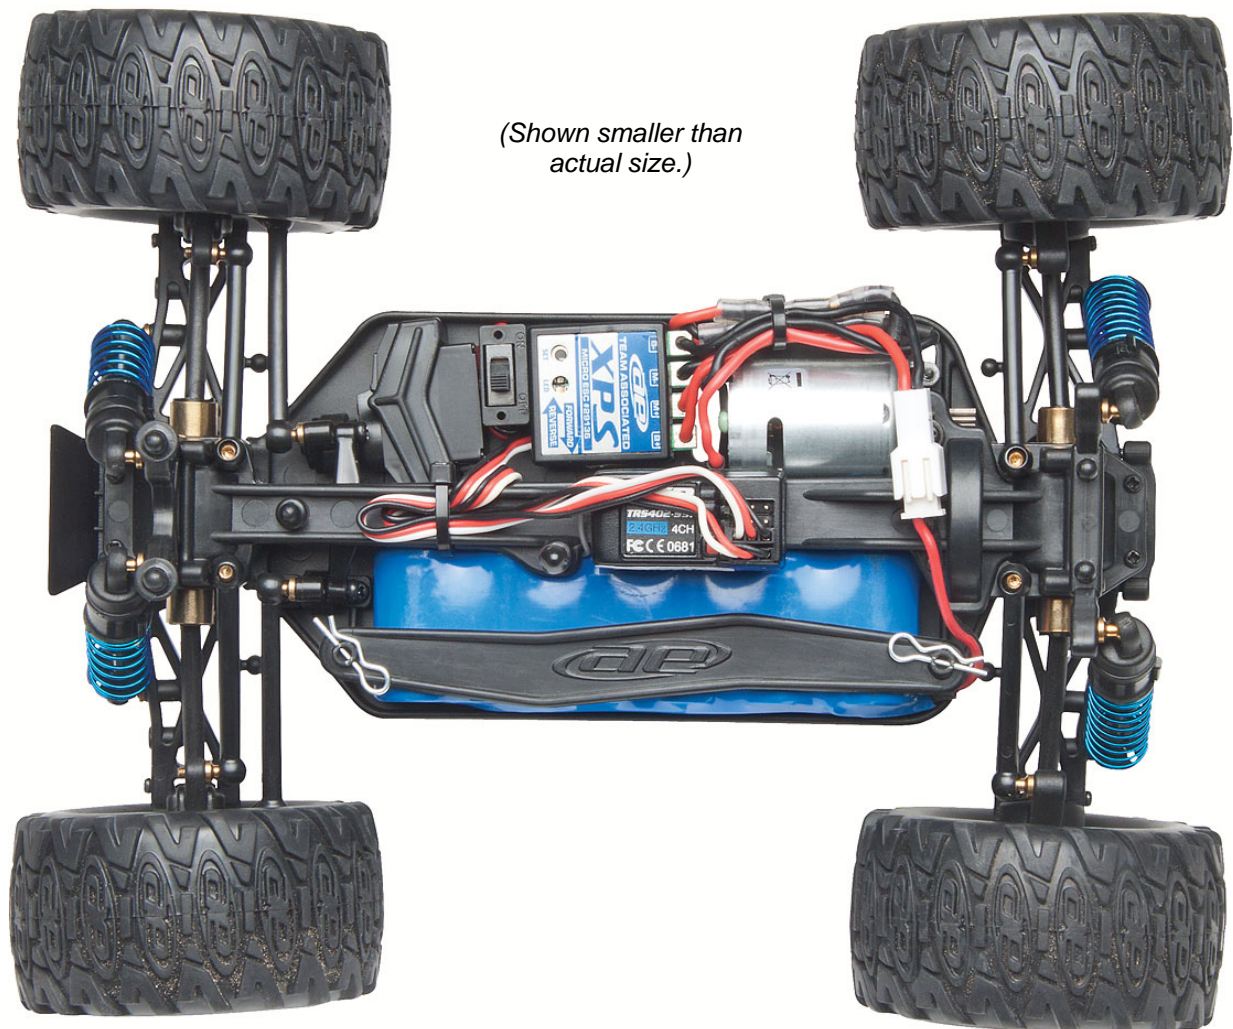

Qualifier Series Rival Mini Monster Truck Features:

- Factory-finished monster truck body
- High-performance XP 2.4GHz radio system with XP micro servo
- XPS micro electronic speed controller
- Super 370 high-performance motor
- High-capacity NiMH battery pack and charger included
- Adjustable coil-over, fluid-filled shocks
- Fully symmetrical lower suspension arms
- Full precision ball bearings
- Many optional performance parts and accessories available

Rival Mini Specifications:

Scale:	1:18
Power:	Electric
Length:	225mm
Width:	188mm
Weight:	605g
Wheelbase:	154mm
Drive:	4WD

Items required for operation:

- 6 AA batteries for transmitter.

UPC: 784695 201118	#20111	Qualifier Series RIVAL Mini Monster Truck RTR	MAP: $144.99	MSRP: $239.99	Available: June 2013

Download photos at: <http://www.teamassociated.com/productshots/vehicles/>