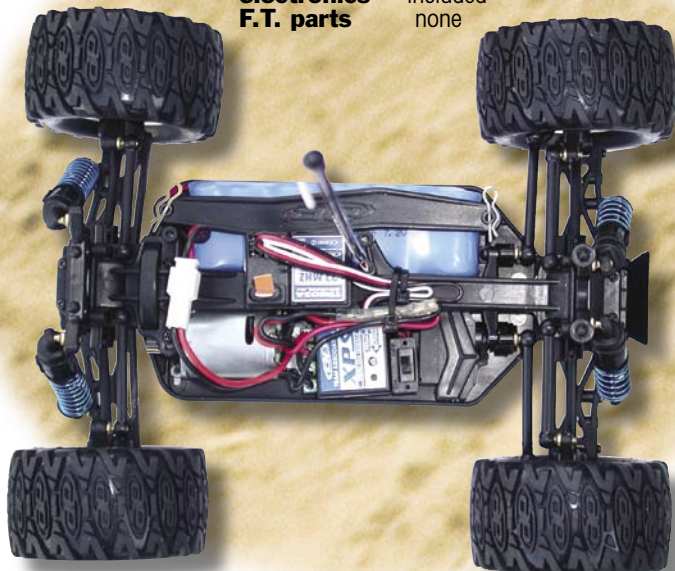

RC18MT 4WD Electric Truck

RC18 series • 1:18 scale • Electric Powered • 4WD Off Road Truck

18MT

- Length** 225mm
- Track Width** 188mm
- Wheelbase** 154mm
- Drive** 4WD
- Scale** 1:18
- Power** Electric
- Weight** 605g
- Int. Gear Ratio** 2.5:1

▶ **Chrome Wheels & Monster Truck Tires With AE Logo Tread**

▶ **Oil-Filled Shocks**

▶ **Motor, Receiver, Speed Control, Servo, and Batteries Installed**

▶ **2-Channel AM 27MHz Radio**

SPECS

- | | |
|---|---|
| <p>Feature
 body
 shocks
 wheels/tires
 driveshafts
 differential
 turnbuckles
 bearings
 electronics
 F.T. parts</p> | <p>RC18MT RTR
 painted body
 oil-filled
 monster truck
 plastic
 adjustable Assoc. diff
 plastic
 turnbuckles
 shielded bearings
 included
 none</p> |
|---|---|

RTR

Ready to Run

Receiver and motor installed

XPS radio with servos installed

XPS speed control installed

Flag body design

#20110 RC18MT 4WD RTR Monster Truck