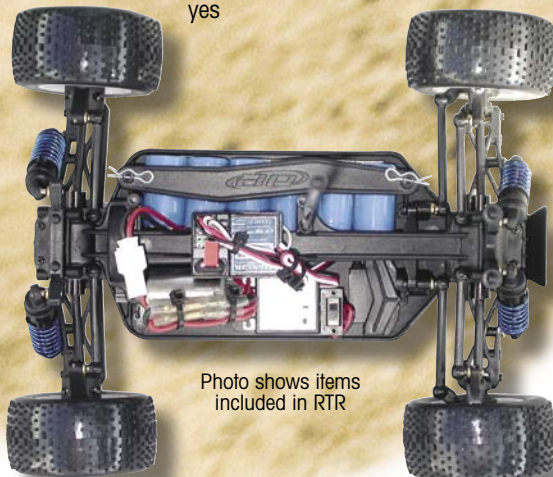

RC18T 4WD Electric Truck

RC18 series • 1:18 scale • Electric Powered • 4WD Off Road Truck

18T

Length 218mm
Track Width 182mm
Wheelbase 154mm
Drive 4WD
Scale 1:18
Power Electric
Weight 540g
Int. Gear Ratio 2.5:1

► **High-Traction "Mini-Pin" Racing Compound Tires**

► **Oil-Filled Shocks**

► **Motor, Receiver, Speed Control, Servo, and Batteries Installed**

► **2-Channel AM 27MHz Radio**

SPECS

Feature	RC18T RTR	18T Factory Team
body	painted body	unpainted Lexan body
shocks	oil-filled	blue alum. threaded shocks
wheels/tires	"Mini-Pin"	"Mini-Pin"
driveshafts	plastic	Blue aluminum dogbones
differential	adjustable Assoc. diff	adjustable carbide ball diff
turnbuckles	plastic	titanium turnbuckles
bearings	shielded bearings	shielded bearings
electronics	included	none
F.T. parts	no	yes

Photo shows items included in RTR

RTR

Ready to Run

Receiver and motor installed

XPS radio with servos installed

XPS speed control installed

Choose from 2 body designs

RTR