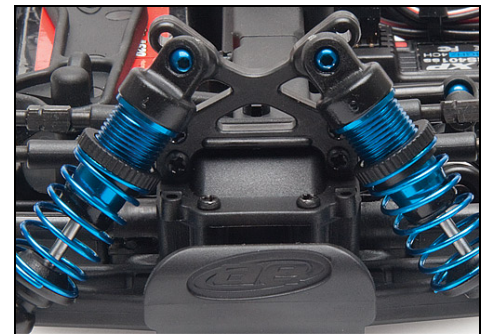

## 1:18 Scale Electric 4WD Off Road Truck/Buggy Kit

2 Choices, 1 Kit!

For those who are having difficulty deciding on whether to build a RC18T2 truck kit or RC18B2 buggy kit, we have great news! The RC18T2/B2 kit has the parts required to assemble either vehicle. If you change your mind later, simply use the extra parts to create the other vehicle!

### RC18T2/B2 Kit Features:

- Buggy and Truck racing bodies with rear wing included
- Dish racing wheels with aggressive mini pin racing tires
- Molded composite chassis with sealed drive train
- Blue aluminum threaded shock bodies
- Durable gear differentials with a 2.0:1 ratio gearbox
- 2-belt drive system for ultimate durability capable of handling most brushless/LiPo combos
- Newly designed servo saver for optimal straight line tracking
- Hinged battery strap for quick battery changes
- Complete set of 15 precision steel ball bearings
- Vertical ball ends for easy roll center adjustments
- Steel turnbuckles with lengthened ball cups
- Blue aluminum ball studs

### RC18T2/B2 Kit Specifications:

Scale:	1:18
Power:	Electric
Length:	252mm
Width:	182mm
Weight:	500g
Wheelbase:	165mm
Internal Gear Ratio:	2.0:1
Drive:	4WD

#20103 RC18T2/B2 Team Kit

Sealed two-belt drive train with adjustable slipper clutch

Threaded blue aluminum shock bodies with fluid damping

Two narrow and four wide, total of six tires and wheels included

Hinged battery strap for fast access

Precision ball bearing drive train

Newly designed servo saver