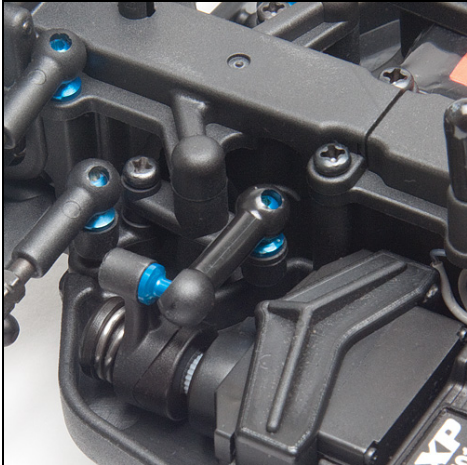

### RC18T2/B2 Kit Features:

- Buggy and Truck racing bodies with rear wing included
- Dish racing wheels with aggressive mini pin racing tires
- Molded composite chassis with sealed drive train
- Blue aluminum threaded shock bodies
- Durable gear differentials with a 2.0:1 ratio gearbox
- 2-belt drive system for ultimate durability capable of handling most brushless/LiPo combos
- Newly designed servo saver for optimal straight line tracking
- Hinged battery strap for quick battery changes
- Complete set of 15 precision steel ball bearings
- Vertical ball ends for easy roll center adjustments
- Steel turnbuckles with lengthened ball cups
- Blue aluminum ball studs

Threaded blue aluminum shock bodies with fluid damping

Two narrow and four wide, total of six tires and wheels included

Hinged battery strap for fast access

Precision ball bearing drive train

Newly designed servo saver