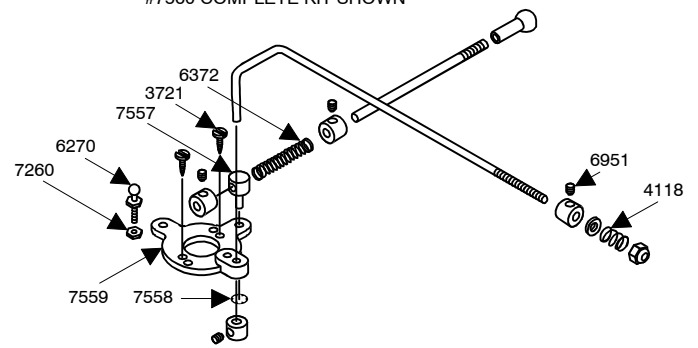

Team Associated RC10GT kit

SHOCK TOWER
& BULKHEAD

REAR A-ARM

Team Associated RC10GT kit

ENGINE MOUNTS

CLUTCH

THROTTLE/BRAKE LINKAGE

#7560 COMPLETE KIT SHOWN

MOUNTING

AIR FILTER

FUEL TANK

MUFFLER

Team Associated RC10GT kit