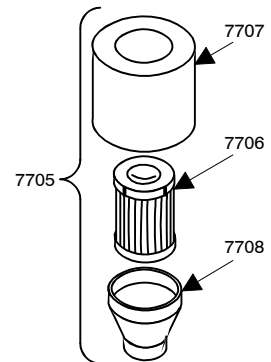

Team Associated RC10GT kit

SHOCK TOWER
& BULKHEAD

REAR A-ARM

Team Associated RC10GT kit

ENGINE MOUNTS

CLUTCH

THROTTLE/BRAKE LINKAGE

#7560 COMPLETE KIT SHOWN

MOUNTING

AIR FILTER

FUEL TANK

MUFFLER

Team Associated RC10GT kit