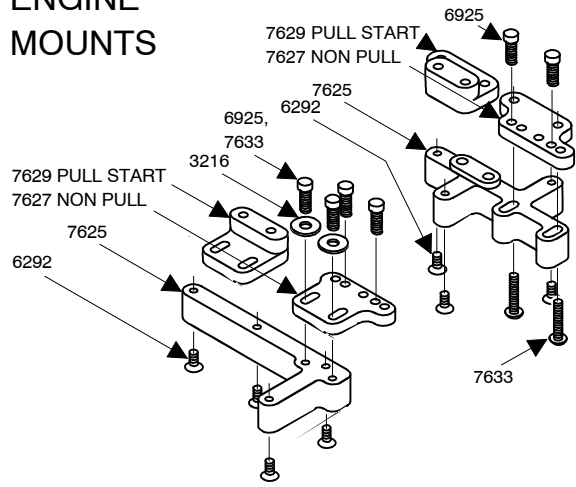

Team Associated RC10GT kit

SHOCK TOWER
& BULKHEAD

REAR A-ARM

Team Associated RC10GT kit

ENGINE MOUNTS

CLUTCH

THROTTLE/BRAKE LINKAGE

#7560 COMPLETE KIT SHOWN

MOUNTING

AIR FILTER

FUEL TANK

MUFFLER

Team Associated RC10GT kit