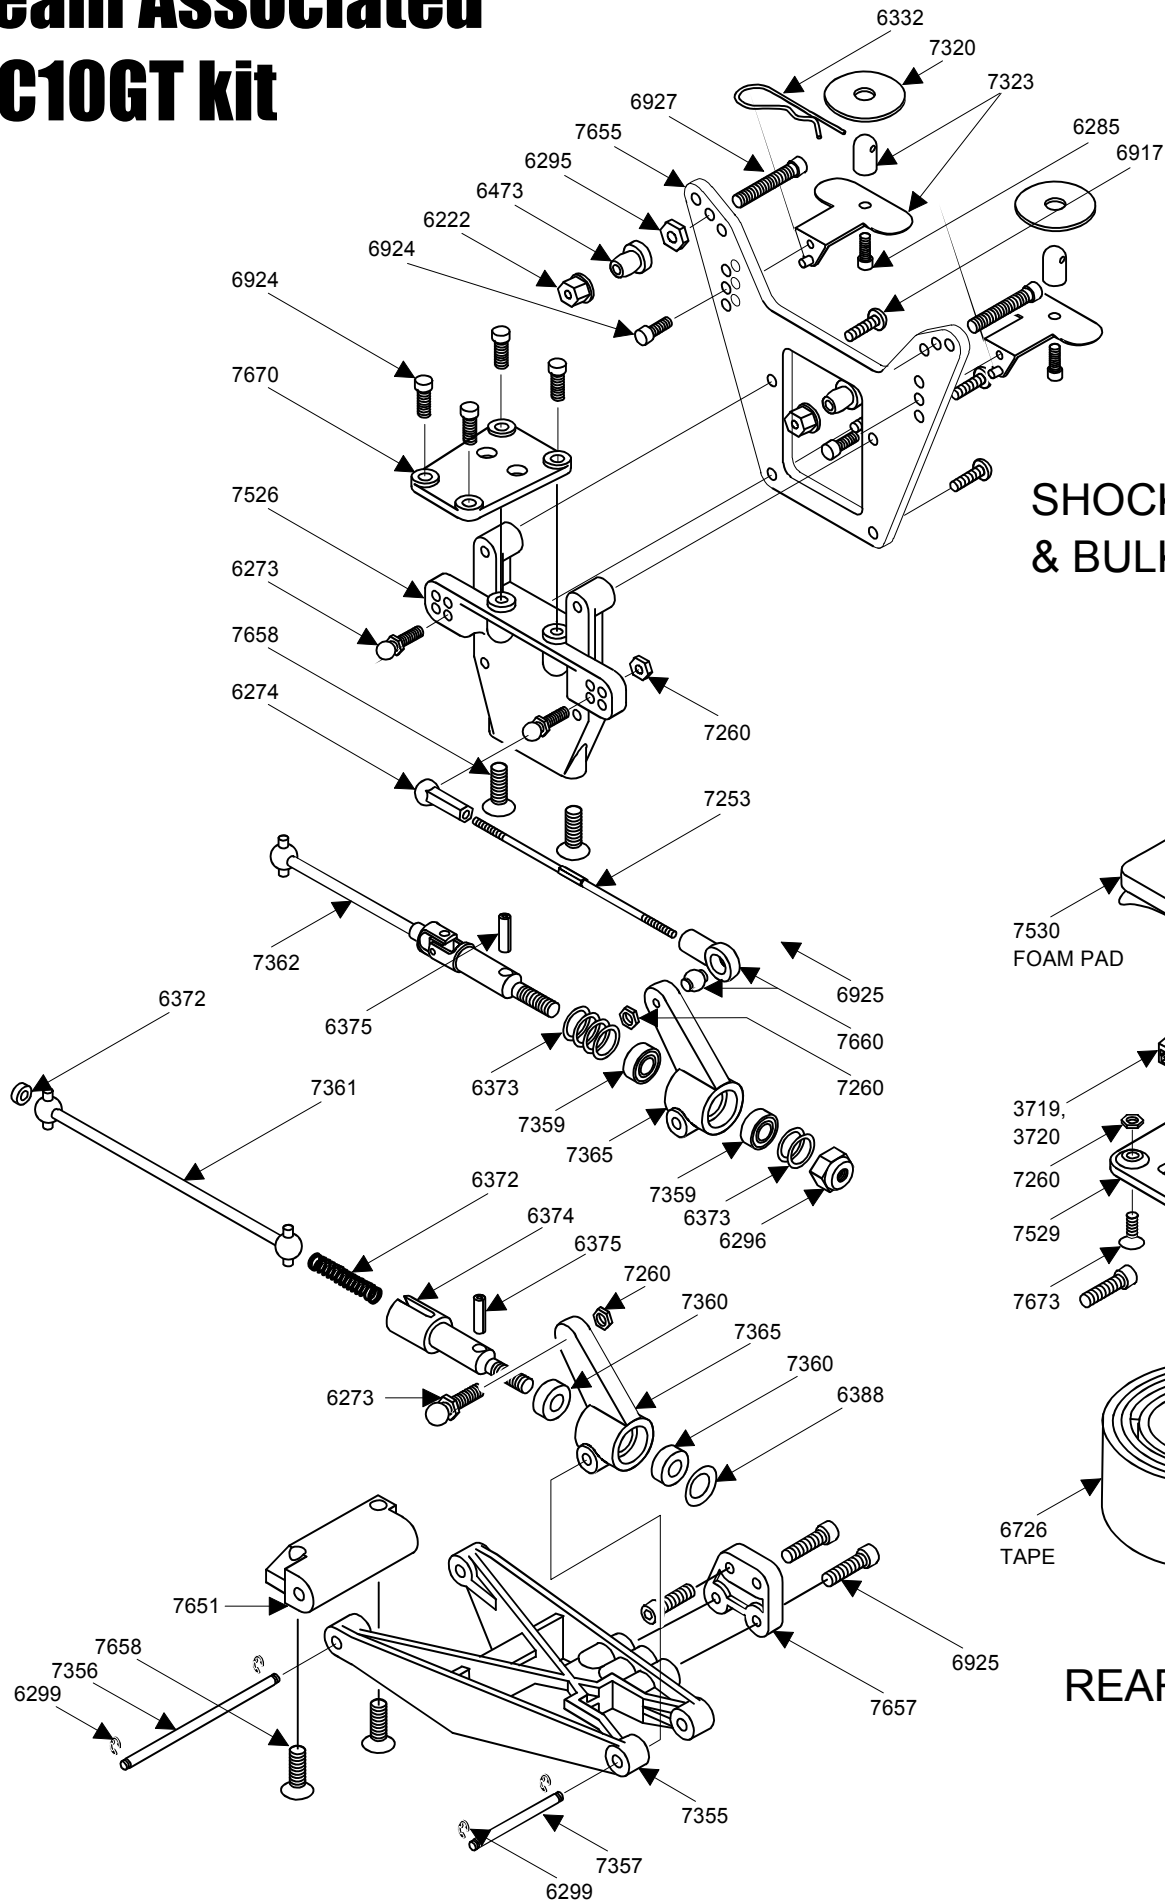

Team Associated RC10GT kit

SHOCK TOWER
& BULKHEAD

REAR A-ARM

Team Associated RC10GT kit

ENGINE MOUNTS

CLUTCH

THROTTLE/BRAKE LINKAGE

#7560 COMPLETE KIT SHOWN

MOUNTING

AIR FILTER

FUEL TANK

MUFFLER

Team Associated RC10GT kit