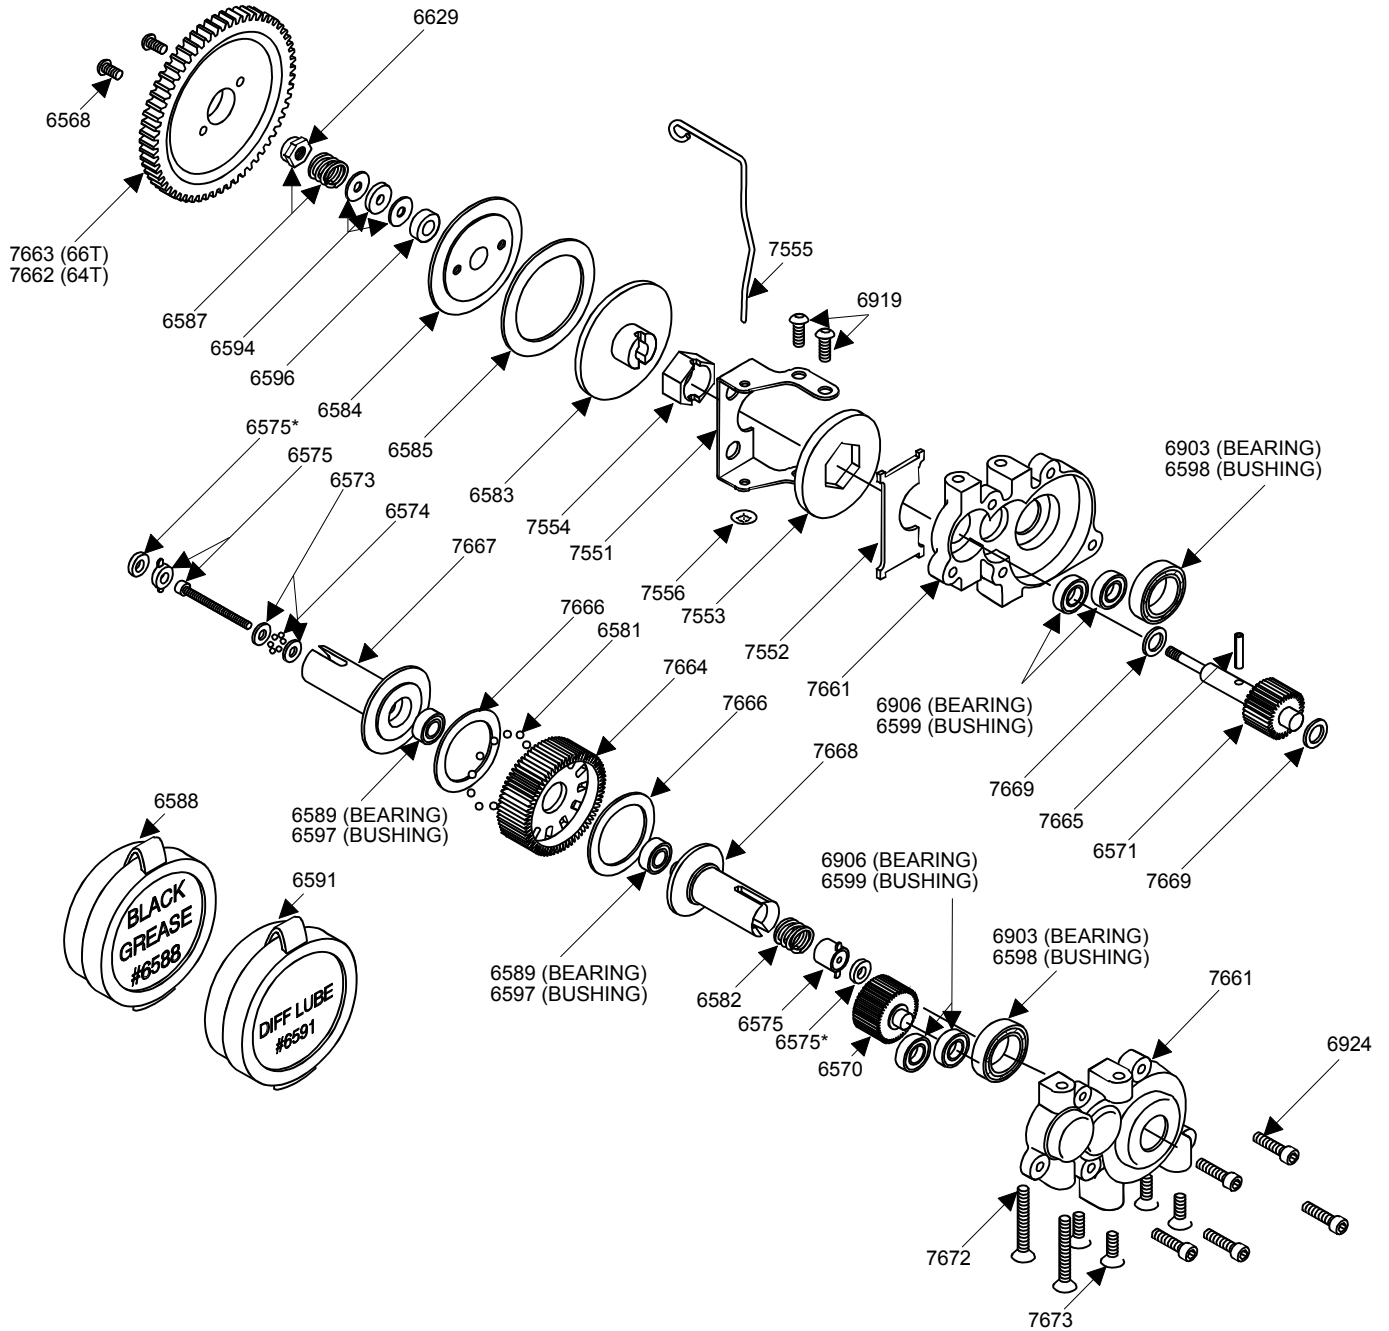

Team Associated RC10GT kit

SHOCK TOWER
& BULKHEAD

REAR A-ARM

Team Associated RC10GT kit

ENGINE MOUNTS

CLUTCH

THROTTLE/BRAKE LINKAGE

#7560 COMPLETE KIT SHOWN

MOUNTING

AIR FILTER

FUEL TANK

MUFFLER

Team Associated RC10GT kit