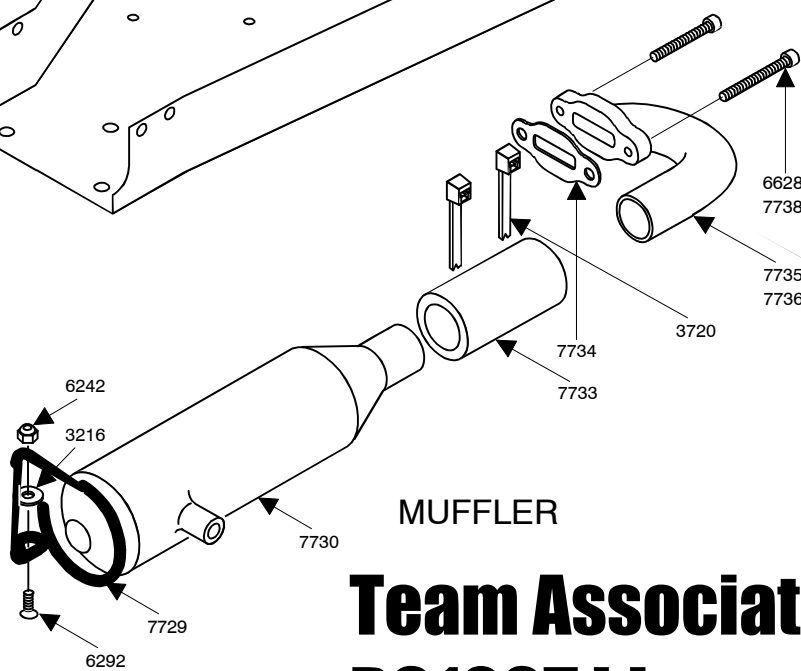

Team Associated RC10GT kit

SHOCK TOWER
& BULKHEAD

REAR A-ARM

Team Associated RC10GT kit

ENGINE MOUNTS

CLUTCH

THROTTLE/BRAKE LINKAGE

#7560 COMPLETE KIT SHOWN

MOUNTING

AIR FILTER

FUEL TANK

MUFFLER

Team Associated RC10GT kit