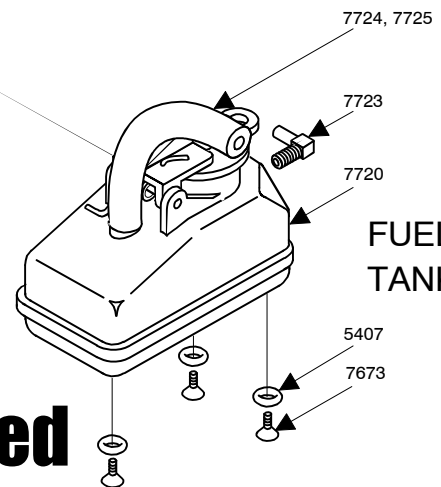

Team Associated RC10GT kit

SHOCK TOWER
& BULKHEAD

REAR A-ARM

Team Associated RC10GT kit

ENGINE MOUNTS

CLUTCH

THROTTLE/BRAKE LINKAGE

#7560 COMPLETE KIT SHOWN

MOUNTING

AIR FILTER

FUEL TANK

MUFFLER

Team Associated RC10GT kit