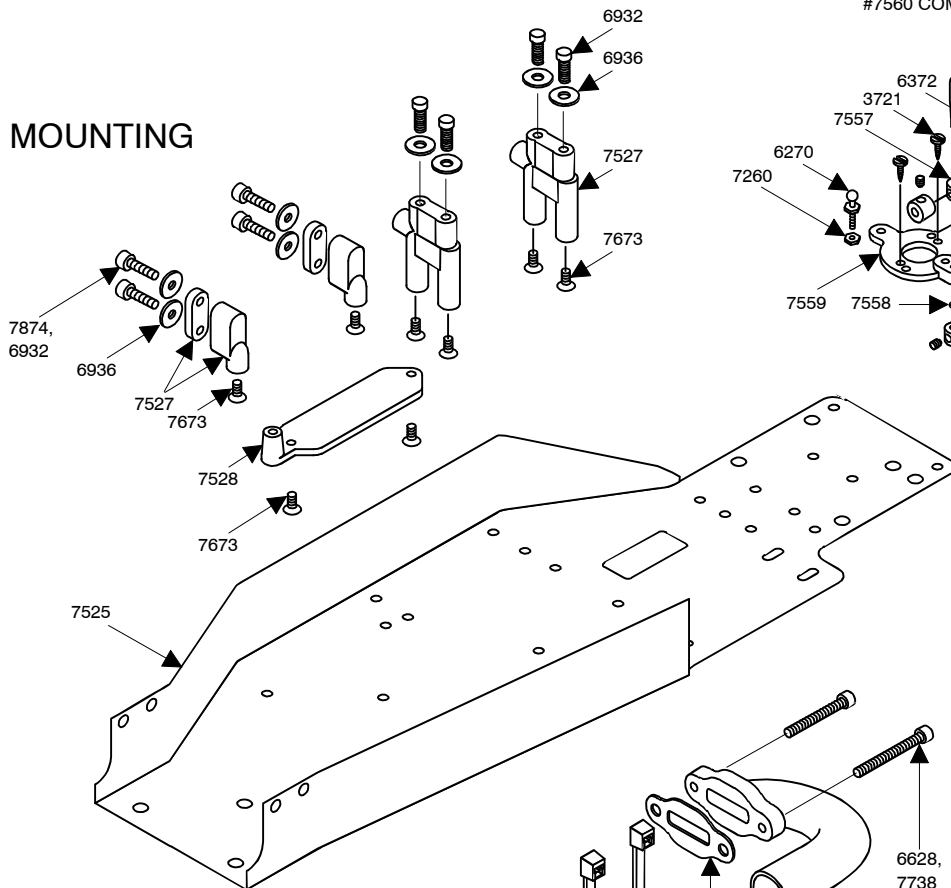

Team Associated RC10GT kit

SHOCK TOWER
& BULKHEAD

REAR A-ARM

Team Associated RC10GT kit

ENGINE MOUNTS

CLUTCH

THROTTLE/BRAKE LINKAGE

#7560 COMPLETE KIT SHOWN

MOUNTING

AIR FILTER

FUEL TANK

MUFFLER

Team Associated RC10GT kit