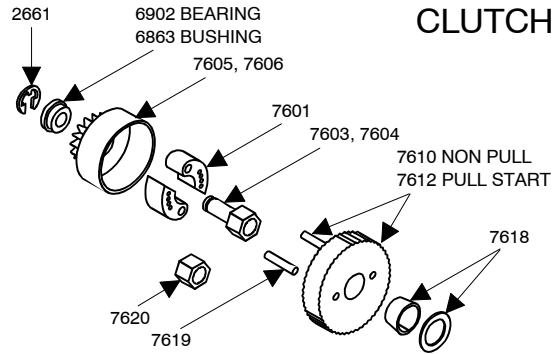

Team Associated RC10GT kit

SHOCK TOWER
& BULKHEAD

REAR A-ARM

Team Associated RC10GT kit

ENGINE MOUNTS

CLUTCH

THROTTLE/BRAKE LINKAGE

#7560 COMPLETE KIT SHOWN

MOUNTING

AIR FILTER

FUEL TANK

MUFFLER

Team Associated RC10GT kit