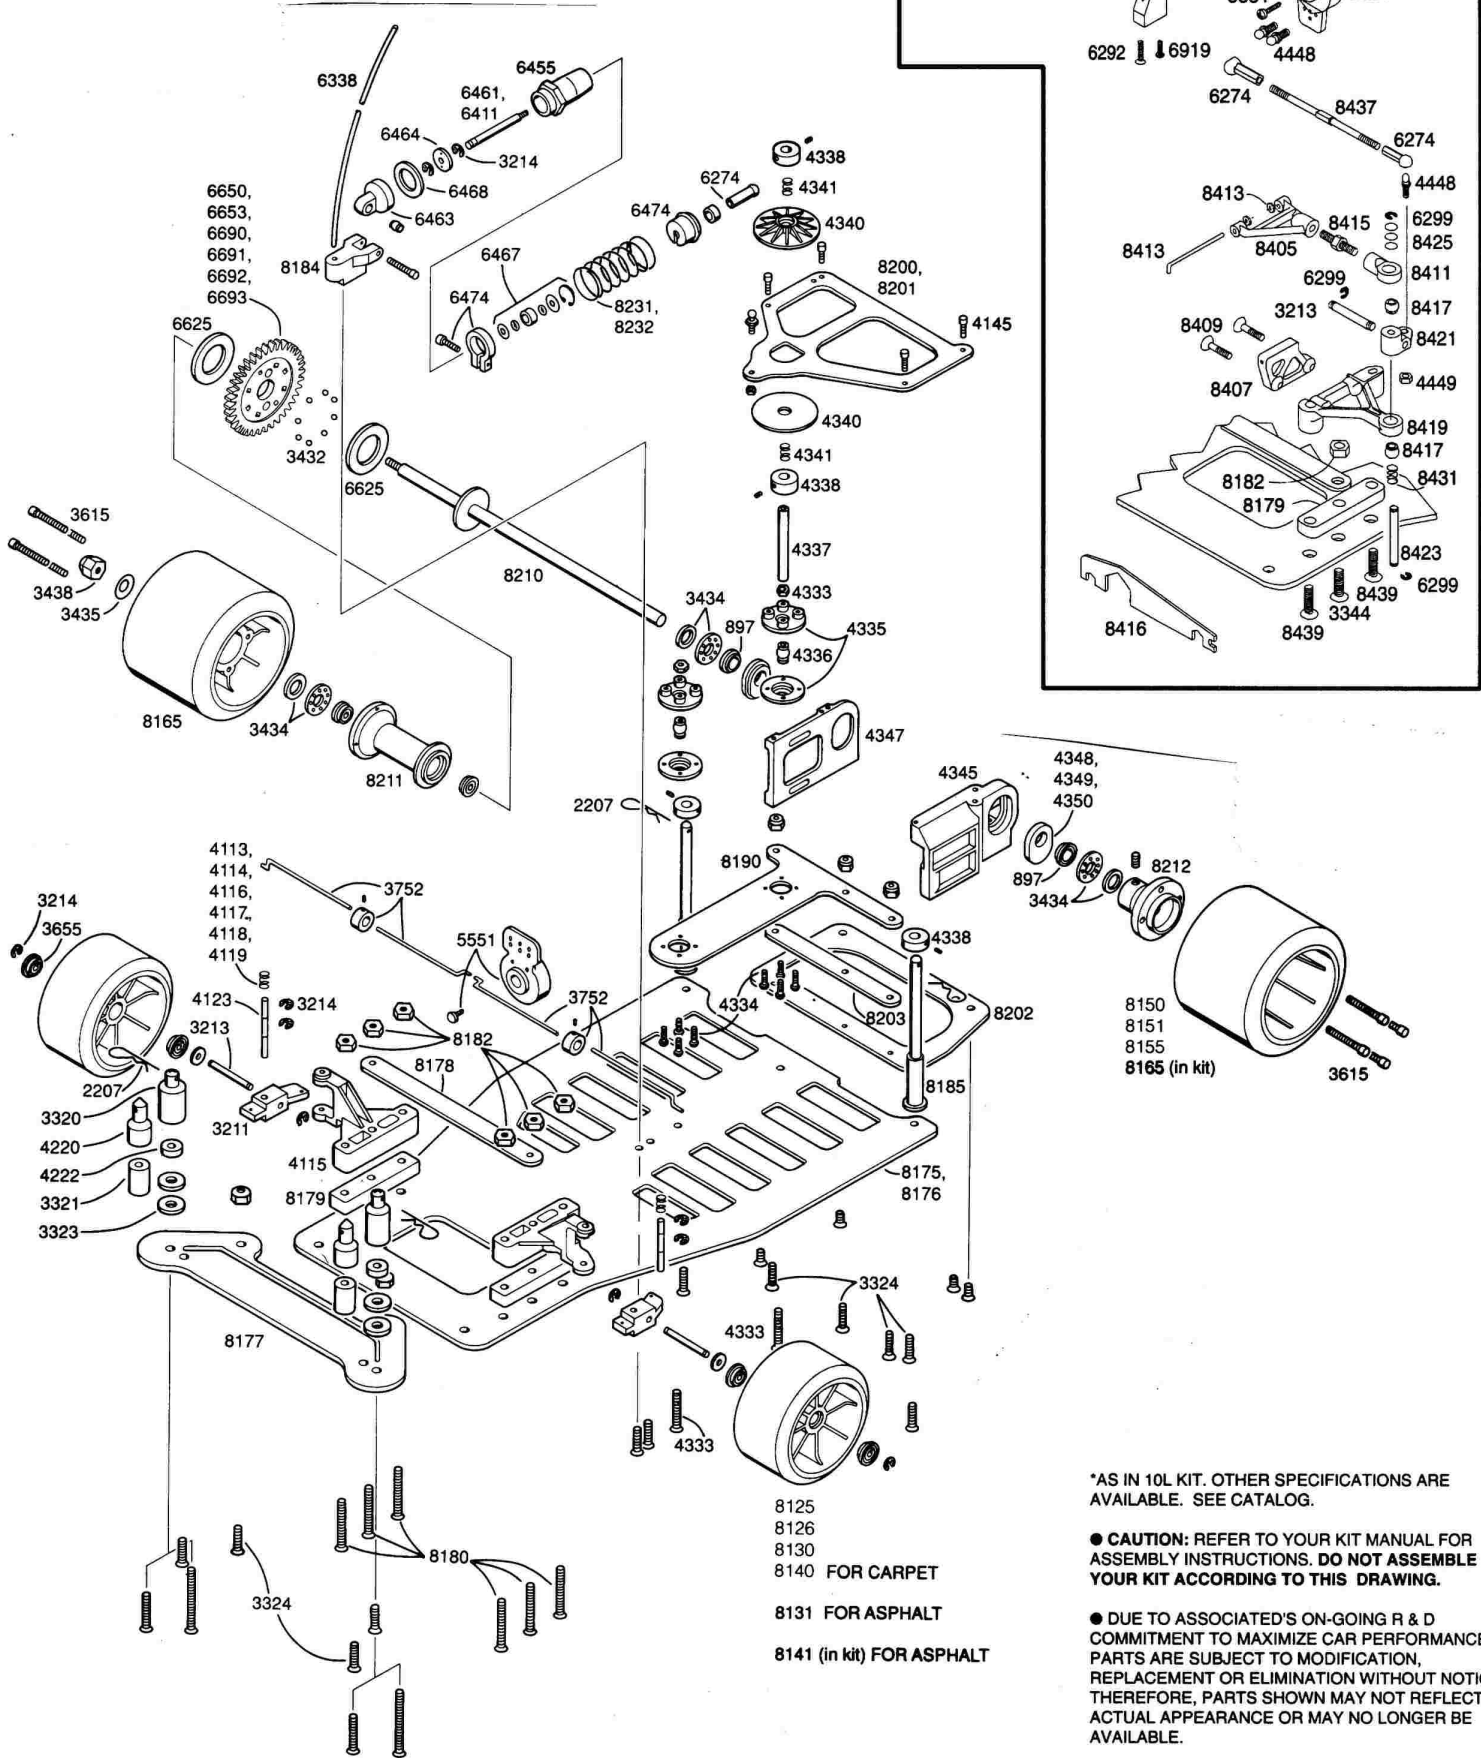

10L PARTS IDENTIFICATION

#8400 FRONT END KIT

- 8125
- 8126
- 8130
- 8140 FOR CARPET
- 8131 FOR ASPHALT
- 8141 (in kit) FOR ASPHALT

*AS IN 10L KIT. OTHER SPECIFICATIONS ARE AVAILABLE. SEE CATALOG.

● **CAUTION:** REFER TO YOUR KIT MANUAL FOR ASSEMBLY INSTRUCTIONS. **DO NOT ASSEMBLE YOUR KIT ACCORDING TO THIS DRAWING.**

● DUE TO ASSOCIATED'S ON-GOING R & D COMMITMENT TO MAXIMIZE CAR PERFORMANCE, PARTS ARE SUBJECT TO MODIFICATION, REPLACEMENT OR ELIMINATION WITHOUT NOTICE. THEREFORE, PARTS SHOWN MAY NOT REFLECT ACTUAL APPEARANCE OR MAY NO LONGER BE AVAILABLE.

● CHECK ALL PART NUMBERS AGAINST CATALOG LISTINGS FOR CURRENT STATUS.