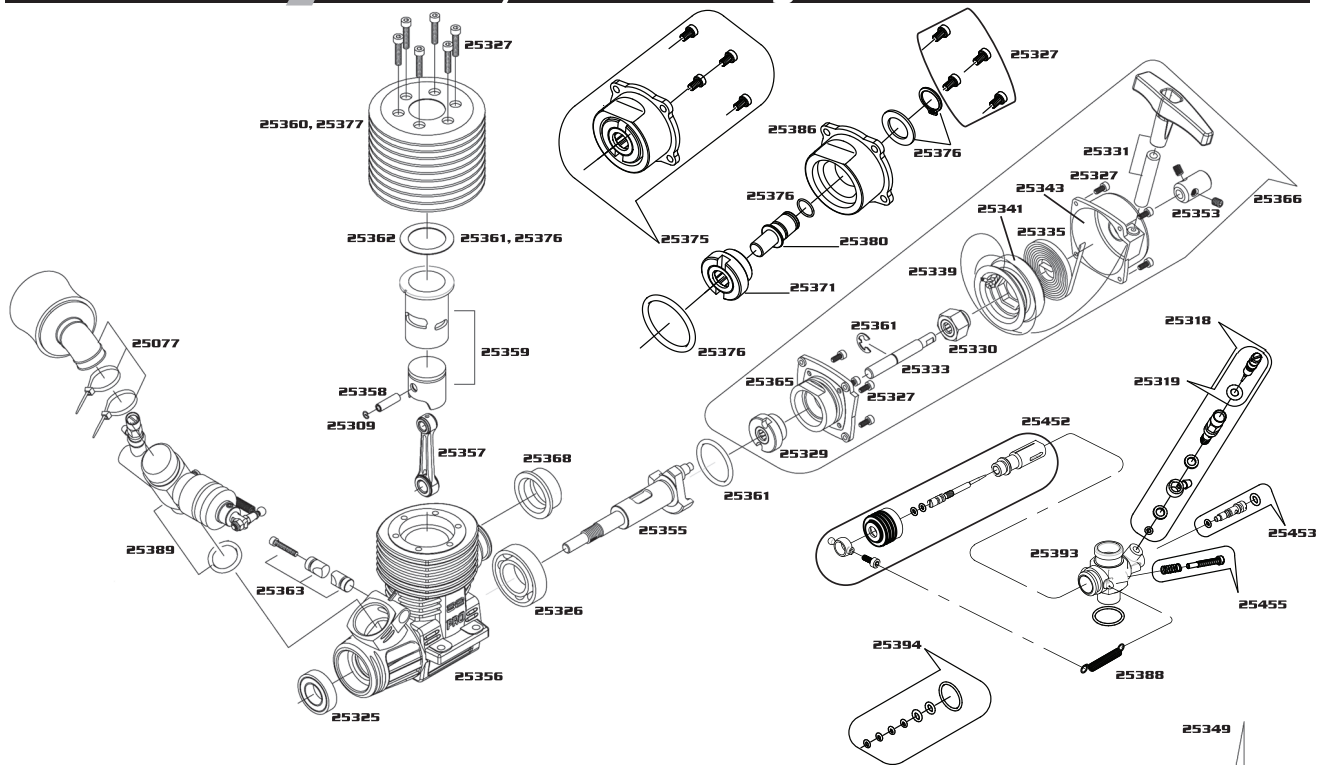

AE 4.60 / .28 PRO Engine Parts

4.60 / .28 PRO Engine Assembly

Part no.	Description
25354	Complete 4.60 Engine
25352	Complete .28K Engine

Accessories

Part no.	Description
1738	Factory Team Blue Glow Starter
25077	Air Filter Kit
25078	Foam Pre-Filter Element, 3 pack
3719	Nylon Ties, 6", 12 pack
7709	Nylon Ties, 4", 6 pack
7710	Foam Pre-Filter Treatment, 1 oz.
25262	Pro Start Starter
25261	Hex Drive Starter Shaft

4.60 ONLY Engine Parts

Part no.	Description
25329	AE 4.60 Oneway Clutch Set
25330	AE 4.60 Oneway Clutch Set
25331	AE 4.60 Handle Set
25333	AE 4.60 Starting Axle
25335	AE 4.60 Starting Wheel Spring
25339	AE 4.60 Starting Wheel Wire
25341	AE 4.60 Starting Wheel
25343	AE 4.60 Starting Wheel Cover
25349	AE 4.60 Starting Cover Set
25353	AE 4.60 Starting Coupler
25360	AE 4.60 Cylinder Head
25361	AE 4.60 Gasket Set
25365	AE 4.60 Backplate
25366	AE 4.60 Pullstart
25367	AE 4.60 Backplate Set

4.60 / .28 PRO Shared Engine Parts

Part no.	Description
MC59	McCoy Glow Plug
25077	AE 4.60 Air Cleaner Set
25309	AE 4.60 Circlip
25325	AE 4.60 Ball Bearing
25326	AE 4.60 Ball Bearing
25327	AE 4.60 Screw Set
25355	AE 4.60 Crankshaft
25356	AE 4.60 Crankcase
25357	AE 4.60 Connecting Rod
25358	AE 4.60 Wrist Pin Assembly
25359	AE 4.60 Cylinder & Piston
25362	AE 4.60 Gasket (0.1mm)
25363	AE 4.60 Carburetor Retaining Bolt
25368	AE 4.60 Exhaust Coupler (3pc)

4.60 / .28 PRO Carburetor Parts

Part no.	Description
25318	Needle Valve Assembly
25319	Needle Valve Only
25388	4.60 Recovery Spring
25389	.28 Complete Carburetor
25393	4.60 Carburetor Body
25394	.28 O Ring Set
25452	4.60 Carburetor Slide Valve Assembly
25453	4.60 Mixture Metering Screw Set
25455	.28 Bolt & Idle Screw