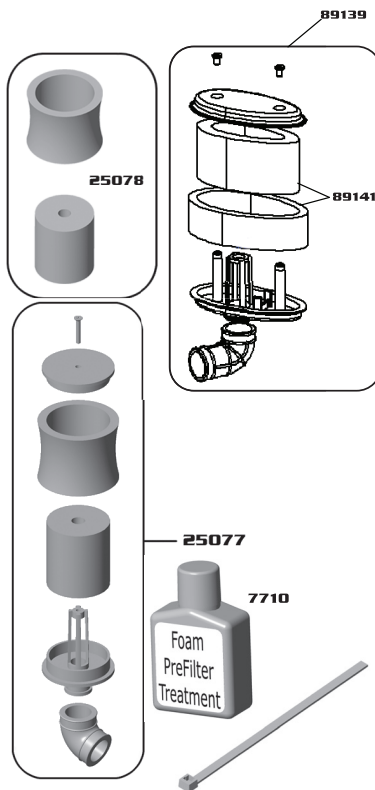

AE 4.60 / .28 PRO Engine Parts

4.60 / .28 PRO Engine Assembly

Part no.	Description
25354	Complete 4.60 Engine
25352	Complete .28K Engine

Accessories

Part no.	Description
1738	Factory Team Blue Glow Starter
25077	Air Filter Kit
25078	Foam Pre-Filter Element, 3 pack
3719	Nylon Ties, 6", 12 pack
7709	Nylon Ties, 4", 6 pack
7710	Foam Pre-Filter Treatment, 1 oz.
25262	Pro Start Starter
25261	Hex Drive Starter Shaft

4.60 ONLY Engine Parts

Part no.	Description
25329	AE 4.60 Oneway Clutch Set
25330	AE 4.60 Oneway Clutch Set
25331	AE 4.60 Handle Set
25333	AE 4.60 Starting Axle
25335	AE 4.60 Starting Wheel Spring
25339	AE 4.60 Starting Wheel Wire
25341	AE 4.60 Starting Wheel
25343	AE 4.60 Starting Wheel Cover
25349	AE 4.60 Starting Cover Set
25353	AE 4.60 Starting Coupler
25360	AE 4.60 Cylinder Head
25361	AE 4.60 Gasket Set
25365	AE 4.60 Backplate
25366	AE 4.60 Pullstart
25367	AE 4.60 Backplate Set

.28 PRO ONLY Engine Parts

Part no.	Description
25375	AE .28 Pro Starting Set
25376	AE .28 Pro Gasket Set
25377	AE .28 Pro Cylinder Head
25371	AE .28 One Way Clutch Set
25380	AE .28 Starting Axle
25386	AE .28 Backplate
89139	AE .28 RC8 Air Filter Set
89141	AE .28 RC8 Air Filter Elements

4.60 / .28 PRO Carburetor Parts

Part no.	Description
25318	Needle Valve Assembly
25319	Needle Valve Only
25388	4.60 Recovery Spring
25389	.28 Complete Carburetor
25393	4.60 Carburetor Body
25394	.28 O Ring Set
25452	4.60 Carburetor Slide Valve Assembly
25453	4.60 Mixture Metering Screw Set
25455	.28 Bolt & Idle Screw