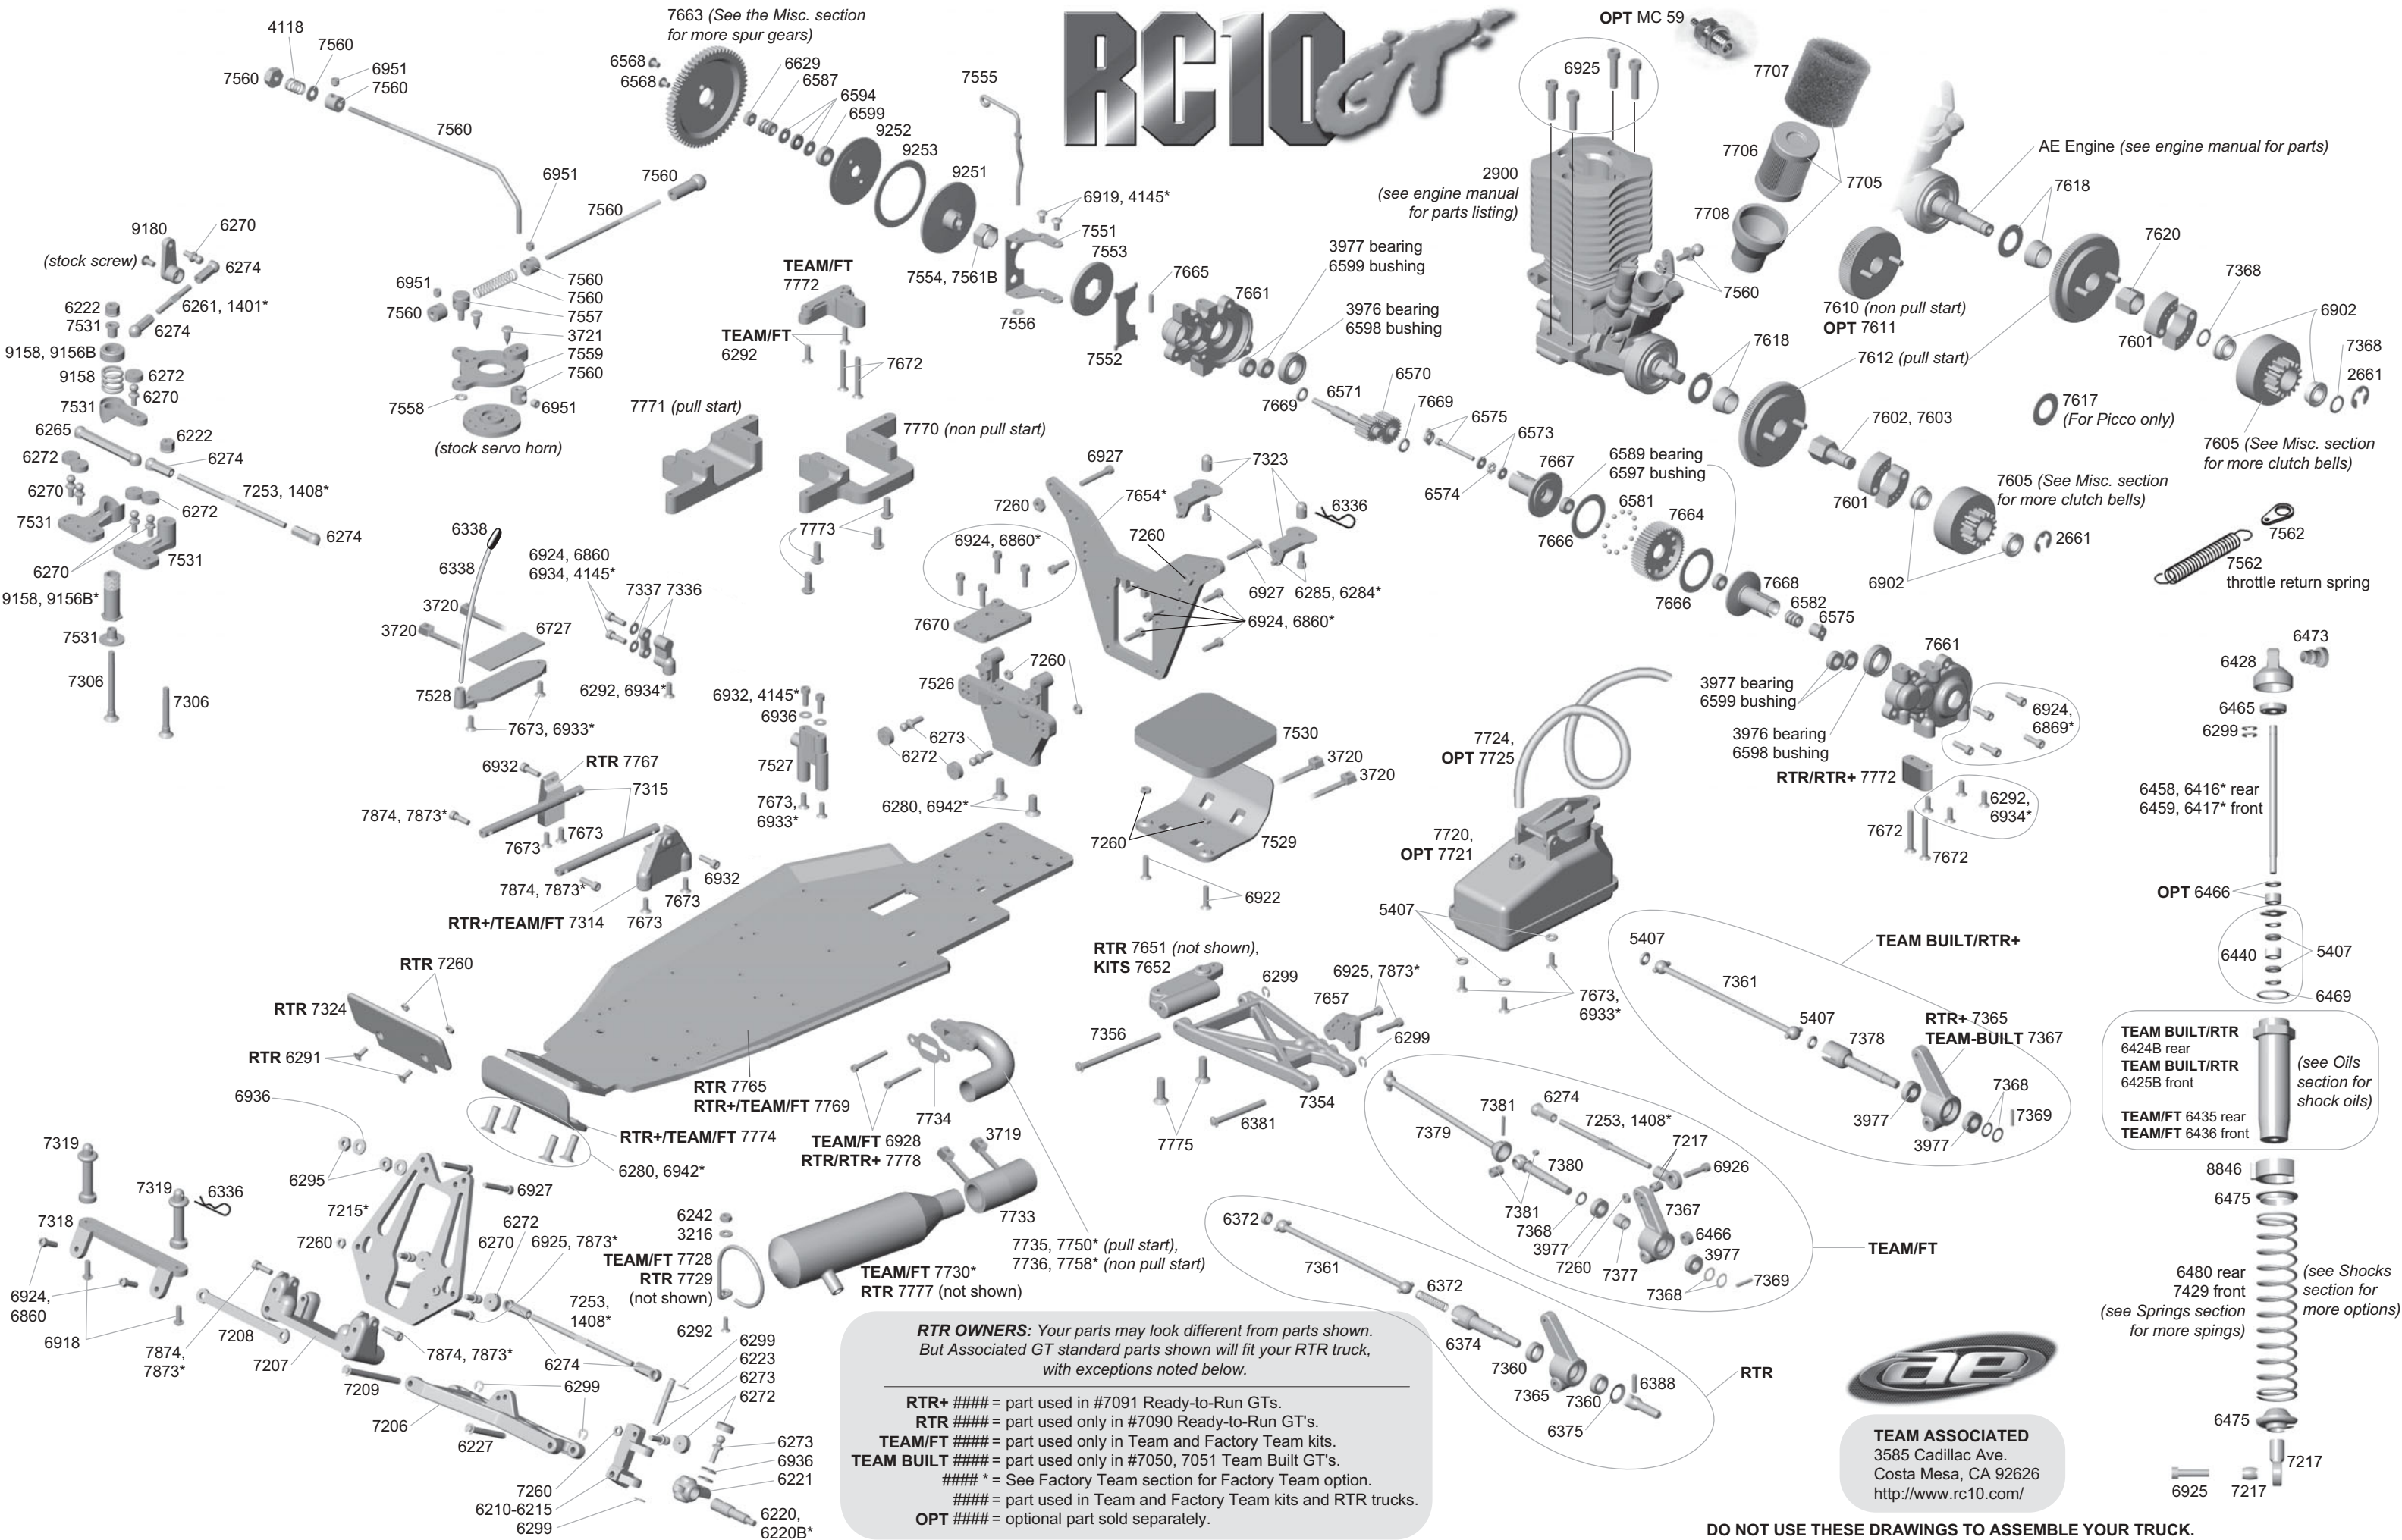

RC10

7663 (See the Misc. section for more spur gears)

OPT MC 59

2900 (see engine manual for parts listing)

AE Engine (see engine manual for parts)

9180 6270 (stock screw) 6274

6222 7531 6261, 1401* 6274

9158, 9156B 9158 6272 7531 6270

6951 7560 7560 7557 3721 7559 7560

7558 6951 7771 (pull start)

(stock servo horn)

6338 6338 6924, 6860 6934, 4145* 7337 7336

3720 6727 7337 7336

7528 6292, 6934* 6932, 4145* 6936

7673, 6933* 7527 7673, 6933*

7735, 7750* (pull start), 7736, 7758* (non pull start)

6292 6299 6223 6273 6272

6273 6936 6221

6220, 6220B*

6220, 6220B*

RTR OWNERS: Your parts may look different from parts shown. But Associated GT standard parts shown will fit your RTR truck, with exceptions noted below.

RTR+ ##### = part used in #7091 Ready-to-Run GTs.
RTR ##### = part used only in #7090 Ready-to-Run GT's.
TEAM/FT ##### = part used only in Team and Factory Team kits.
TEAM BUILT ##### = part used only in #7050, 7051 Team Built GT's.
* = See Factory Team section for Factory Team option.
= part used in Team and Factory Team kits and RTR trucks.
OPT ##### = optional part sold separately.