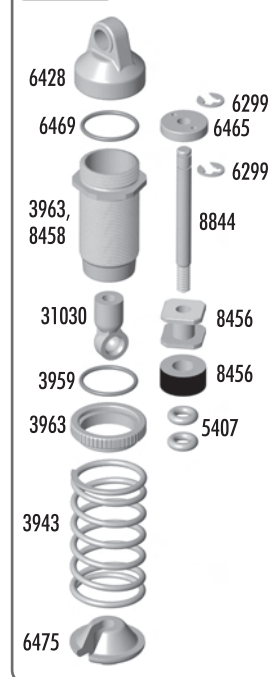

Shock

Turnbuckles

Parts List

1401	Titanium Turnbuckle, 1.30"	Pr.	\$8.00	3959	Threaded Shock Collar O-Ring	4	\$1.50	6575	Locking T-Nut, Diff Thrust Bolt & Cover	Set	\$2.00	7869	4-40 x 3/4" FHCS, blue aluminum	8	\$4.99	31062	TC4 Lightened Steel Diff Outdrives	Pr.	\$19.99
1409	Titanium Turnbuckle, 1.00"	Pr.	8.00	3963	TC Threaded Shock Body, Collar, Collar O-Ring & Cap O-Ring	Pr.	20.00	6579	Diff Drive Rings (for steel differential)	2	1.50	8456	VCS Macro Shock Rebuild Kit	Set	4.00	31064	TC4 Aluminum Front Arm Mount, Triangle	1	12.99
1414	Titanium Turnbuckle, 1.125"	Pr.	9.00	3965	TC Axle Bearing Spacer, blue	4	4.00	6581	3/32" Carbide Diff Balls	12	12.00	8828	Anti-Rollbar Cups	Set	2.00	31065	TC4 Aluminum Front Arm Mount, Circle	1	12.99
1781	Factory Team Shock Bushing, blue aluminum	4	5.99	3973	Clamping Hex Drive	4	21.99	6582	Diff Thrust Spring	1	1.50	8830	Anti-Rollbar Pivots	Set	2.00	31066	TC4 Aluminum Rear Arm Mount, Square	1	12.99
2221	4-40 x 7/16" BHCS	6	2.00	3977	Clamping Hex Drive	4	21.99	6587	Servo Saver Spring	1	1.50	8845	Shock Shaft, .35" stroke, unobtanium	1	6.00	31068	TC4 Aluminum Rear Arm Mount, X-2.5	1	12.99
2225	TC4 Bumper Top Brace	1	2.50	3981	Broached Ballstuds, black .200 short neck	6	6.99	6860	4-40 x 3/8" SHCS, blue aluminum	6	2.50	9180	Servo Horns, molded	Set	2.50	31090	FT TC4 Chassis, carbon fiber	1	77.99
2229	Steering Swing Rack Hardware	Set	7.00	3983	Broached Ballstuds, black .300 short neck	6	6.99	6903	3/8 x 5/8" Bearing, PTFE sealed	Pr.	20.00	9630	Ballstud Washer	10	1.50	31091	FT TC4 Top Deck, carbon fiber	1	32.99
2230	TC4 Front/Rear Body Posts	Set	4.00	4334	2-56 x 5/16" BHCS	6	1.50	6906	3/16 x 3/8" Bearing, PTFE sealed	Pr.	13.00	9645	2-56 x 1/8" BHCS	6	2.00	31092	Camber Link Mounts, left, blue aluminum	1	10.99
2368	Front/Rear Transmission Case, top & bottom	Set	5.00	4449	4-40 Aluminum Locknuts, small pattern	5	2.50	6909	3/16 x 5/16" Bearing, for diffs	Pr.	6.00	9660	2-56 x 7/32" SHCS	6	2.00	31093	Camber Link Mount, right, blue aluminum	1	10.99
3438	8-32 Aluminum Locknuts	3	1.50	5407	Red O-Rings	8	2.00	6915	4-40 x 5/8" FHCS	6	2.00	31003	TC4 Steering Rack	Set	4.99	31095	FT TC4 Top Deck Standoffs	4	3.99
3865	10-32 x 5/16" Droop Set Screws	4	1.50	6272	Foam Ballstud Dust Cover	28	2.00	6918	4-40 x 1/2" BHCS	6	2.00	31005	TC4 Steering Block & Hub Carrier, carbon	Set	11.99	31097	FT TC4 Chassis Spine Plate	1	12.99
3874	TC3/TC4 Block Carrier Bushing	4	6.00	6274	Ballcups, molded	14	5.00	6920	4-40 x 3/8" BHCS	6	2.00	31007	TC4 Suspension Arms, front, carbon	Pr.	10.99	31098	FT TC4 Spine Plate Mounts/Input Bearing Cap/Antenna Mount	Set	5.99
3875	4-40 x 11/32" BHCS w/Shoulder	4	2.00	6277	Broached Ballstud, silver .300 long neck	6	6.99	6922	4-40 x 1/2" FHCS	6	2.00	31009	TC4 Suspension Arms, rear, carbon	Pr.	10.99	31100	FT TC4 Front Shock Tower, carbon fiber	1	13.99
3878	TC4 Inner Hinge Pins	Set	2.99	6288	4-40 x 1/4" BHCS	6	2.00	6926	4-40 x 5/8" SHCS	6	2.00	31010	TC4 Arm Mount Shims, Balls, Wheelbase Shims	Set	2.99	31101	FT TC4 Rear Shock Tower, carbon fiber	1	15.99
3886	TC3/TC4 CVD Stub Axle w/Hardware	2	16.00	6291	4-40 x 1/4" FHCS	6	2.00	6934	4-40 x 3/8" FHCS, blue aluminum	6	2.00	31017	TC4 Caster Block, 4 degrees	Pr.	5.99	31102	FT TC4 Shock Tower Mount, carbon	1	3.99
3897	Pivoting Body Mounts	4	4.00	6299	Small E-Clips	12	1.00	6939	4-40 x 1/4" FHCS, blue aluminum	6	2.00	31019	TC4 Drive Accessories	Set	3.99	31105	FT TC4 Motor Bulkhead, blue aluminum	1	24.99
3904	2-56 Aluminum Locknuts	4	3.00	6332	Body Clips	6	.75	6943	8-32 Aluminum Locknuts, blue	6	4.00	31021	TC4 Main Driveshaft	1	12.99	31110	TC4 Lightweight Foam Bumper	1	4.99
3906	D-Drive Rings (for plastic differential)	Pr.	2.50	6338	Antenna Tube & Cap	1	2.00	6947	4-40 x 3/8" BHCS, blue aluminum	6	2.00	31022	TC4 Steering Bellcrank Post	2	4.99	31111	Low Profile Servo Mounts & Spacers	Set	3.99
3908	Molded Composite Outdrives	2 Pr.	5.00	6428	Molded Shock Cap	1	2.25	7260	4-40 x 11/32" BHCS, blue aluminum	6	2.00	31023	TC4 Foam Front Bumper	1	4.99	31117	FT Titanium Turnbuckle Kit	Set	34.99
3911	TC3/TC4/NTC3 Transmission Shim Set	16	5.00	6465	Shock Pistons, PTFE coated	12	3.00	7337	Servo Mount Washers, steel	4	1.00	31024	TC4 Inner Hinge Pins	Set	2.99	31125	2-56 x 5/16" FHCS	8	1.99
3914	TC Diff Ring Gear & Drive Pinion Gear	Set	7.00	6469	Shock Cap O-Ring	4	1.50	7368	3/16" Axle Shims	14	1.50	31026	TC4 Front Bumper	1	4.99				
3915	TC3/TC4 Input Shafts, front & rear	Set	13.00	6472	Shock Mount Nuts	4	1.00	7369	Universal Roll Pins	4	1.00	31028	Anti-Rollbar Pivot Cap	2	1.99				
3916	3/16 x 5/16" Bearing	Pr.	11.00	6475	Shock Spring Cups & Clamps, 4 sets	4	5.00					31030	TC4 Shock Shaft Ballcups	4	2.99				