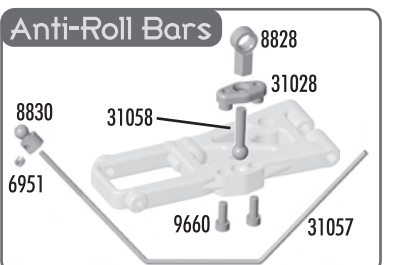

Tires, wheels & inserts not included