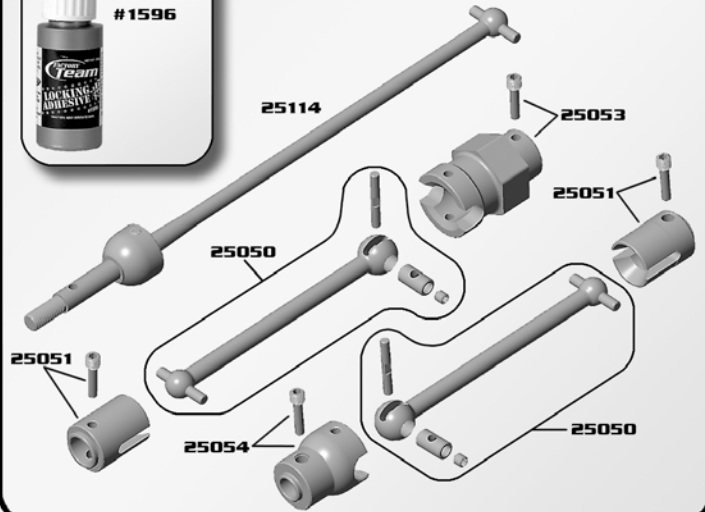

Tank, Fuel Tubing & Primer Bulb

Backplate

Radio Box

Steering

CVA

Option:
 Locking
 Adhesive
 # 1596

CVA Rebuild Kit: #25055
 Universal Drive Rebuild Kit: #25115

Optional Forward Only Conversion Kit

Tires & Wheels

Option:
 Tire Adhesive
 # 1597

25170

25171

25170

Have Questions?

If you have any questions or concerns, please call Team Associated's Customer Support at 714-850-9342.