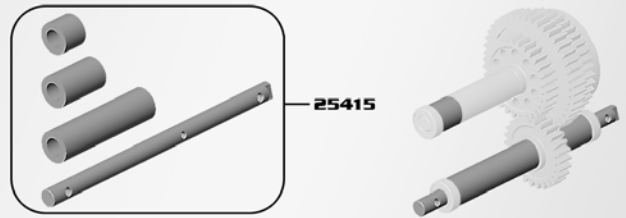

Tank, Fuel Tubing & Primer Bulb

Backplate

Radio Box

Steering

CVA

Option:
 Locking
 Adhesive
 # 1596

CVA Rebuild Kit: #25055
 Universal Drive Rebuild Kit: #25115

Optional Forward Only Conversion Kit