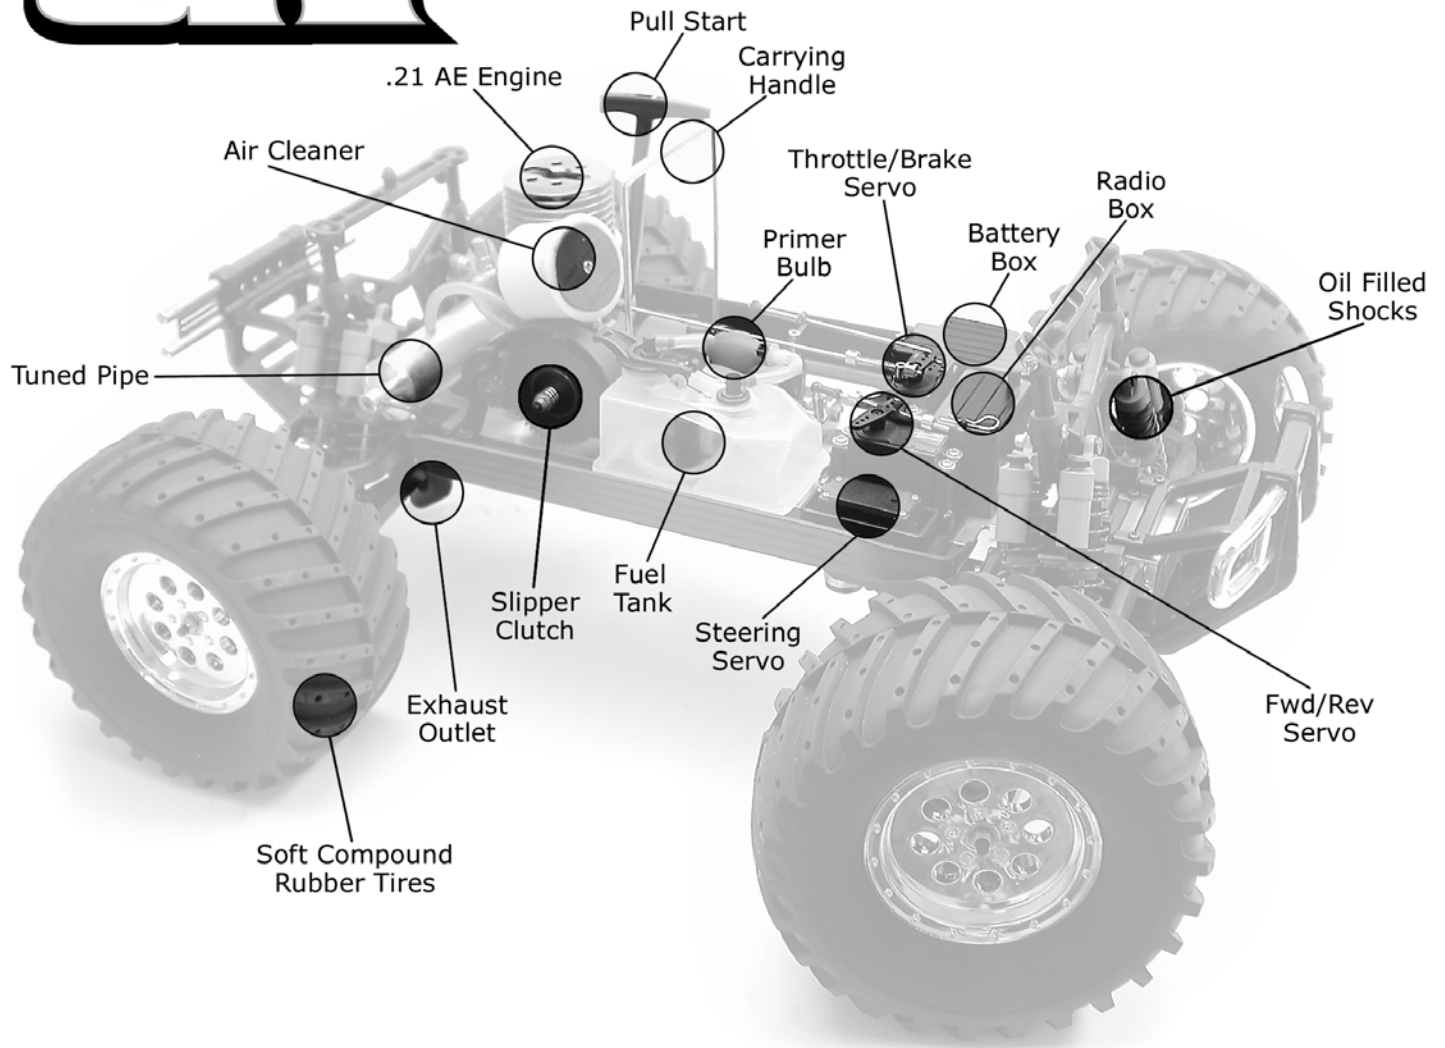

ASSOCIATED MONSTER GT CATALOG

CATALOG AND PARTS LISTING FOR THE MONSTER GT TRUCK

MONSTER GT

Performance Features of the Monster GT!

For Additional Monster GT Information...

Visit Team Associated's Web Site for:

- New Products - added after this manual was printed.
- Tuning Tips - setting up your truck for superior handling.
- Customer Support - the answer to your question may already be posted.
- Body Painting Ideas - check out the Racer's Spotlight section for some cool paint schemes.
- Subscribe to our FREE Team Associated Insider's Newsletter - delivered right to your e-mail box!
- Hobby shop & track locations worldwide.
- Nitro engine troubleshooting tips.

2320

25146

2320

25155

25147

25152

25149

Pull Start