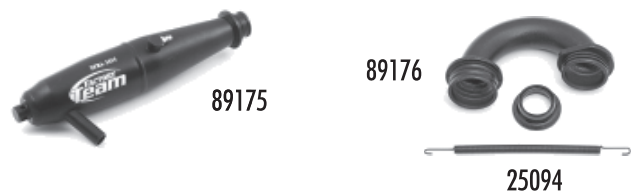

:: Exhaust

25094	Header spring	1
28045	Reedy 2035 Exhaust System	1
28046	Reedy 2035 Muffler	1
28047	Reedy Exhaust Manifold	1
89173	FT hard anodized muffler	1
89174	FT hard anodized header	1
89175	Black non-stick muffler	1
89176	Black non-stick header	1
89177	Polished muffler	1
89178	Polished header	1
89181	Muffler to header springs	3