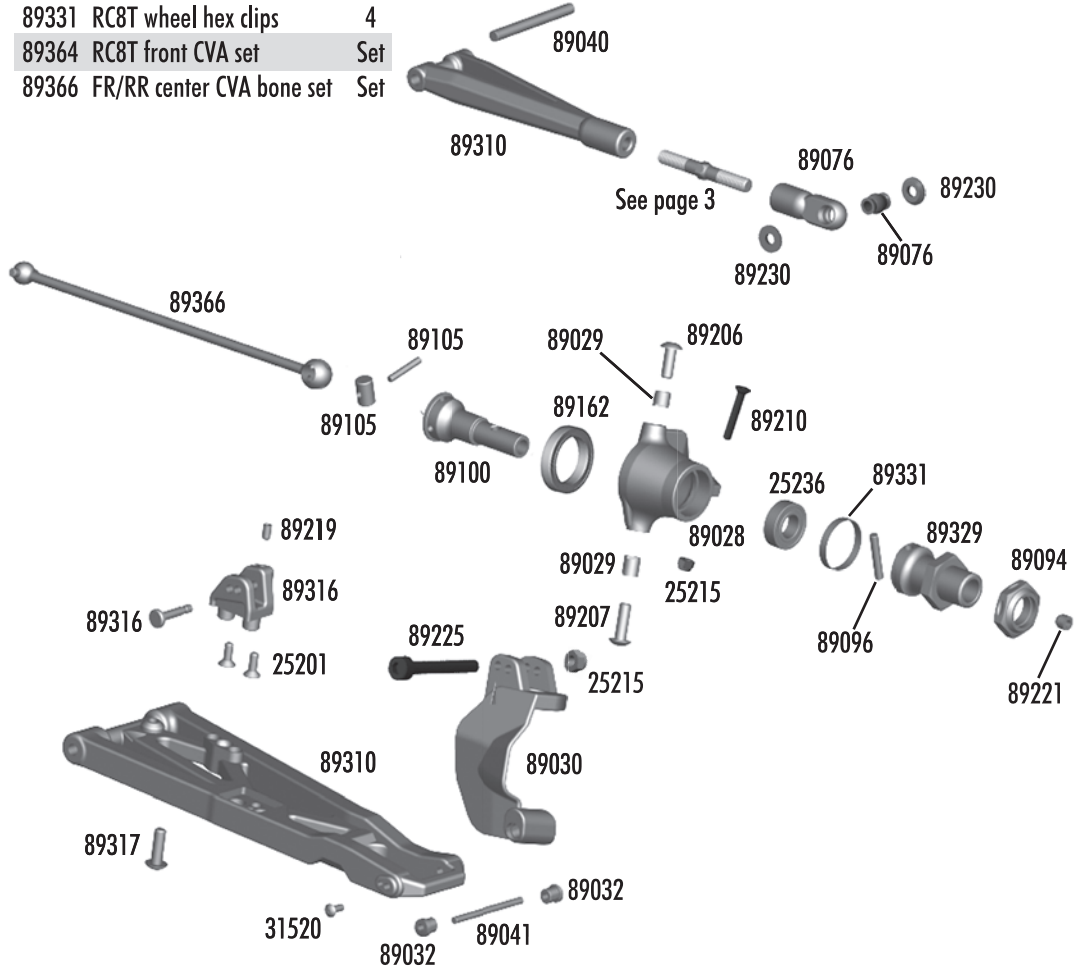

:: Center Diff

25236	8x16x5 Bearings	2
89111	Complete center diff	Set
89115	Diff housing	1
89116	Diff gasket	4
89119	Center diff outdrives	2
89120	Diff sun/planet gears, includes washers and pins	Set
89121	Diff O-rings, big and small	Set
89208	3x14mm FHCS	10
89372	Spur gear 50T, includes diff gasket	1
89373	Spur gear 52T, includes diff gasket	1
89374	Spur gear 54T, includes diff gasket - Kit	1

:: Front Suspension

25201	3x8mm fhcs	20	89331	RC8T wheel hex clips	4
25215	M3 locknut	20	89364	RC8T front CVA set	Set
25236	8x16x5 bearing	2	89366	FR/RR center CVA bone set	Set
31520	2.5x6mm bhcs	6			
89028	RC8 steering blocks	Pr.			
89029	Steering block bushings	Set			
89030	RC8 caster blocks	Pr.			
89032	Caster angle bushings	Set			
89040	RC8 inner hinge pins	Set			
89041	RC8 outer hinge pins	Set			
89076	RC8 camber rod ends	Set			
89094	Nyloc wheel hex nuts (blue)	4			
89096	RC8 wheel hex pins	4			
89100	RC8 front cva axle	2			
89105	RC8 CVA rebuild FR/RR	Set			
89162	15x21x4 bearing	2			
89206	4x10mm bhcs	10			
89207	4x12mm bhcs	10			
89210	3x20mm fhcs	10			
89219	3x5mm setscrew	10			
89221	5x4mm setscrew	10			
89225	3x24mm shcs	10			
89230	Silver cone washer	10			
89310	RC8T front arms	Pr.			
89316	RC8T shock riser w/pins	Set			
89317	RC8T droop screws	8			
89329	RC8T wheel hex, narrow - Kit	Pr.			
89330	RC8T wheel hex	Pr.			