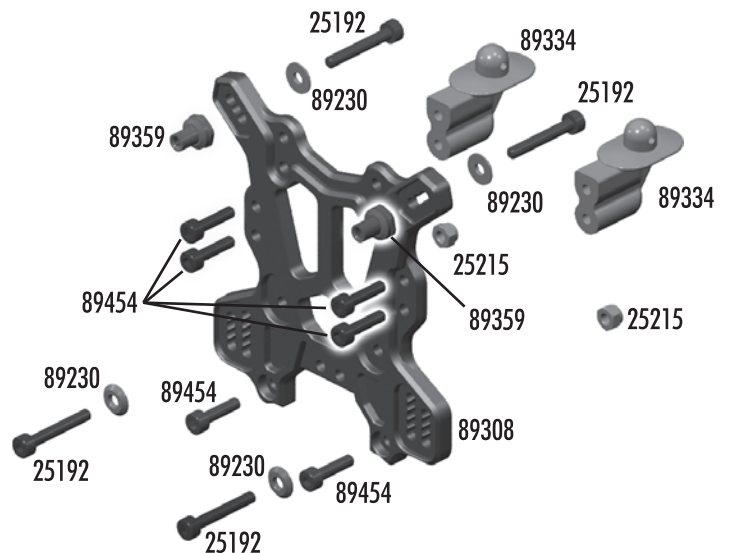

:: Rear Shock Tower

25192	3x20mm shcs	20
25215	M3 locknut	20
89230	Silver cone washer	10
89308	RC8T CE aluminum rear shock tower	1
89334	RC8T body mount set (F/R)	Set
89359	RC8T aluminum shock standoffs	4
89454	3x12mm shcs	10