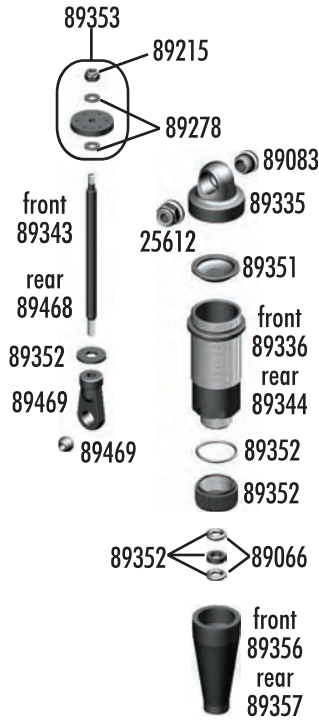

RC8T FACTORY Team

CHAMPIONSHIP EDITION

1:8 Scale Nitro 4WD Off Road
Competition Truggy Kit

80912

1:8 Scale Nitro 4WD Off Road Truggy Kit Catalog

TEAM ASSOCIATED

:: Shocks

25612	M3 locknut with flange	20
89066	Shock o-rings	8
89067	Shock limiters	Set
89083	Shock bushings	4
89215	Piston locknut	10
89278	2.5mm washer	20
89335	16mm shock caps	Set
89336	16x32mm front shock body	Pr.
89338	16x32mm front shock kit	Pr.
89343	HD shock shaft, 4x32mm	Pr.
89344	16x38mm rear shock body	Pr.
89346	16x38mm rear shock kit	Set
89351	16mm shock bladders	8
89352	16mm shock rebuild kit	Set
89353	16mm shock pistons	Set
89354	16mm shock spring cups	4
89355	16mm shock collars	2
89356	16x29/32mm front shock boot	4
89357	16x38mm rear shock boot	4
89468	HD shock shaft, 4x38mm	Pr.
89469	HD shock ends	Set

:: Springs

89339	16x32mm front spring black (4.3lbs)	Pr.
89340	16x32mm front spring silver (5.1lbs) - Kit	Pr.
89341	16x32mm front spring bronze (5.9lbs)	Pr.
89342	16x32mm front spring complete set	Set
89347	16x38mm rear spring black (2.7 lbs)	Pr.
89348	16x38mm rear spring silver (3.3 lbs) - Kit	Pr.
89349	16x38mm rear spring bronze (4 lbs)	Pr.
89350	16x38mm rear spring complete set	Set