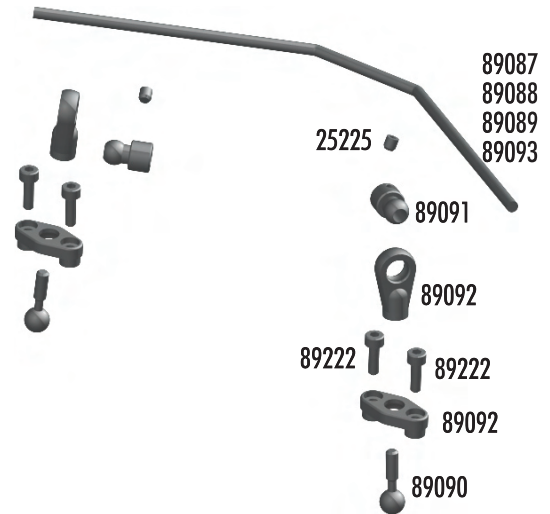

:: Clutch

25237	5x10x4 bearings	2
89127	Clutch bell, 17T (not shown)	1
89132	Clutch bell, 16T (not shown)	1
89133	Clutch springs 1.0 (not shown)	3
89134	Clutch shoes w/ shims	Set
89135	Clutch nut SG crank	1
89136	Flywheel (hard anodized)	1
89137	Clutch shims	4
89138	Flywheel collet	1
89148	Clutch bell shim set	Set
89157	0.9 clutch springs (not shown)	3
89158	1.1 clutch springs - Kit	3
89159	Short clutch nut (not shown)	1
89218	3x8mm washer	10
89223	3x8mm shcs	10
89265	Fiber clutch shoes (not shown)	3
89375	Clutch bell, 14T - Kit	1
89376	Clutch bell, 13T (not shown)	1

:: Fuel Tank

21173	18T body clips	12
25203	3x12mm fhcs	20
89066	Shock O-rings	8
89128	Fuel tank mount	Set
89324	RC8T fuel tank	1
89325	Fuel line clips	Set
89326	2x4mm fhps	10

:: Wing

25192	3x20mm fhcs	20
25203	3x12mm fhcs	10
25215	M3 locknut	20
89021	Wing mount, includes mounts, angle plates, and standoffs	Set
89154	Wing (white) (not shown)	1
89155	Wing (yellow) (not shown)	1
89156	Wing (black) (not shown)	1
89208	3x14mm fhcs	10
89229	Blue countersunk washer	10
89304	JConcepts 1/8 Wing - Kit	1

:: SwayBars

25225	3x3mm setscrew	20
89086	Swaybar set (not shown)	Set
89087	Swaybar 2.2mm - black (not shown)	1
89088	Swaybar 2.5mm - silver (kit)	1
89089	Swaybar 2.8mm - gold (kit)	1
89090	Swaybar ball joint	4
89091	Swaybar socket joint	Set
89092	Swaybar pivot retainers/eyelets	Set
89093	Swaybar 3.0mm - black (not shown)	1
89222	2.5x8mm SHCS	10