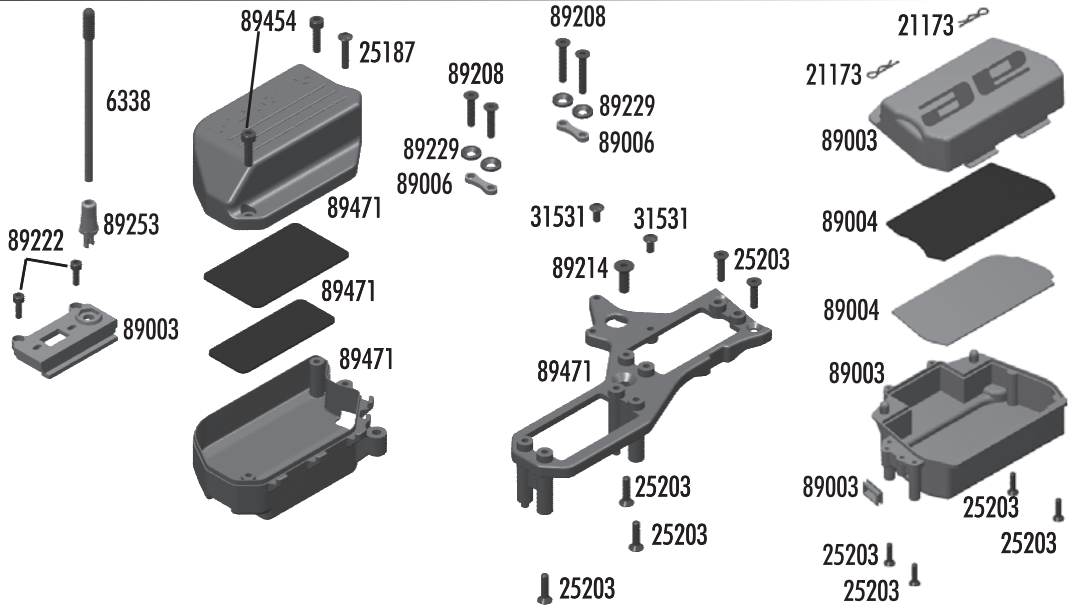

:: Radio Tray

6338	Antenna tube and cap	1
21173	18T body clips	12
25187	3x14mm bhcs	20
25203	3x12mm fhcs	20
31531	3x6mm bhcs	6
89003	RC8 receiver / battery box	Set
89004	RC8 receiver box pads	Set
89005	aluminum antenna mount	Set
89006	RC8 servo mount spacers	Set
89208	3x14mm fhcs	10
89214	4x12mm fhcs	10
89222	2.5x8mm shcs	10
89229	blue countersunk washers	10
89253	Antenna mount	Set
89454	3x12mm shcs	10
89471	RC8B forward battery box and radio tray	Set