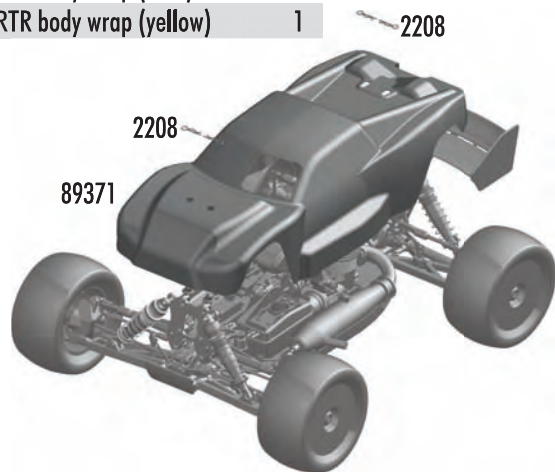

:: Body / Decals

1737	FT body scissors	1
2208	Large hood pins	6
89305	JConcepts "Punisher" body	1
89306	RC8T CE Decal Sheet	1
89371	RC8T clear body	1
89382	RC8T decal sheet	1
89388	RC8T black body (RTR)	1
89389	RC8T red body (RTR)	1
89397	RC8T RTR body wrap (blue)	1
89398	RC8T RTR body wrap (yellow)	1