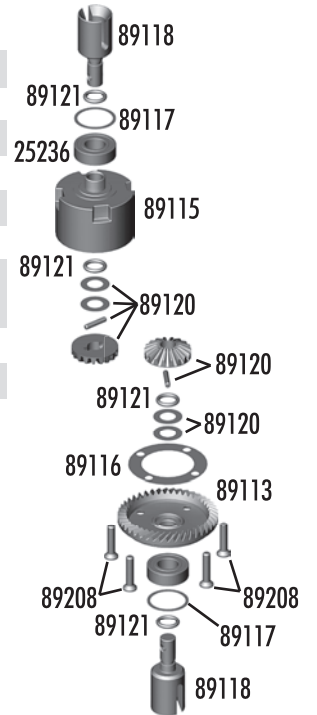

:: Front and Rear Diffs

25236	8x16x5 Bearings	2
89112	Complete diff	1
89113	Diff ring gear, includes diff gasket	1
89115	Diff housing	1
89116	Diff gasket	4
89117	Diff shims	8
89118	Diff outdrives	2
89120	Diff sun/planet gears, includes washers and pins	Set
89121	Diff O-rings, big and small	Set
89208	3x14mm FHCS	10