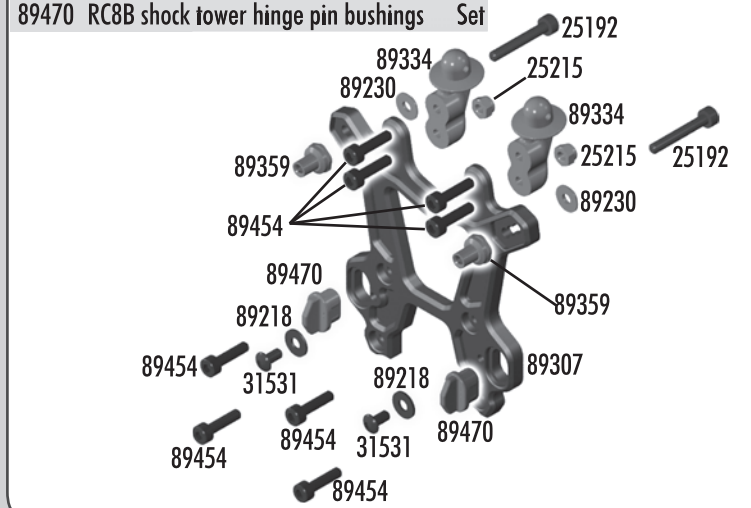

:: Front Shock Tower

25192	3x20mm shcs	20
25215	M3 locknut	20
31531	3x6mm bhcs	6
89218	3x8mm washer	10
89230	Silver cone washer	10
89307	RC8T aluminum front shock tower	1
89334	RC8T body mount set (F/R)	Set
89359	RC8T aluminum shock standoffs	4
89454	3x12mm shcs	10
89470	RC8B shock tower hinge pin bushings	Set