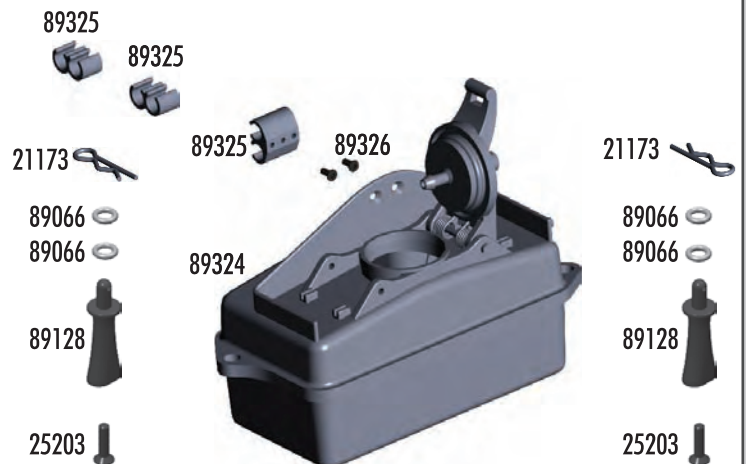

:: Fuel Tank

21173	18T body clips	12
25203	3x12mm fhcs	20
89066	Shock O-rings	8
89128	Fuel tank mount	Set
89324	RC8T fuel tank	1
89325	Fuel line clips	Set
89326	2x4mm fhps	10