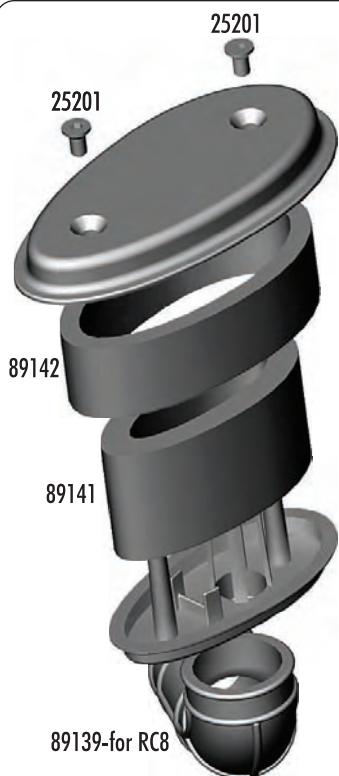

:: Air Filter

3719	6" nylon wire ties (not shown)	2
7710	Pre-filter oil (not shown)	1
25201	3x8mm fhcs	20
89139	RC8 air filter set	Set
89140	RC8 air filter hose	1
89141	Air filter elements	Set
89142	Air filter outer elements	4
89319	RC8T tall air filter hose	1