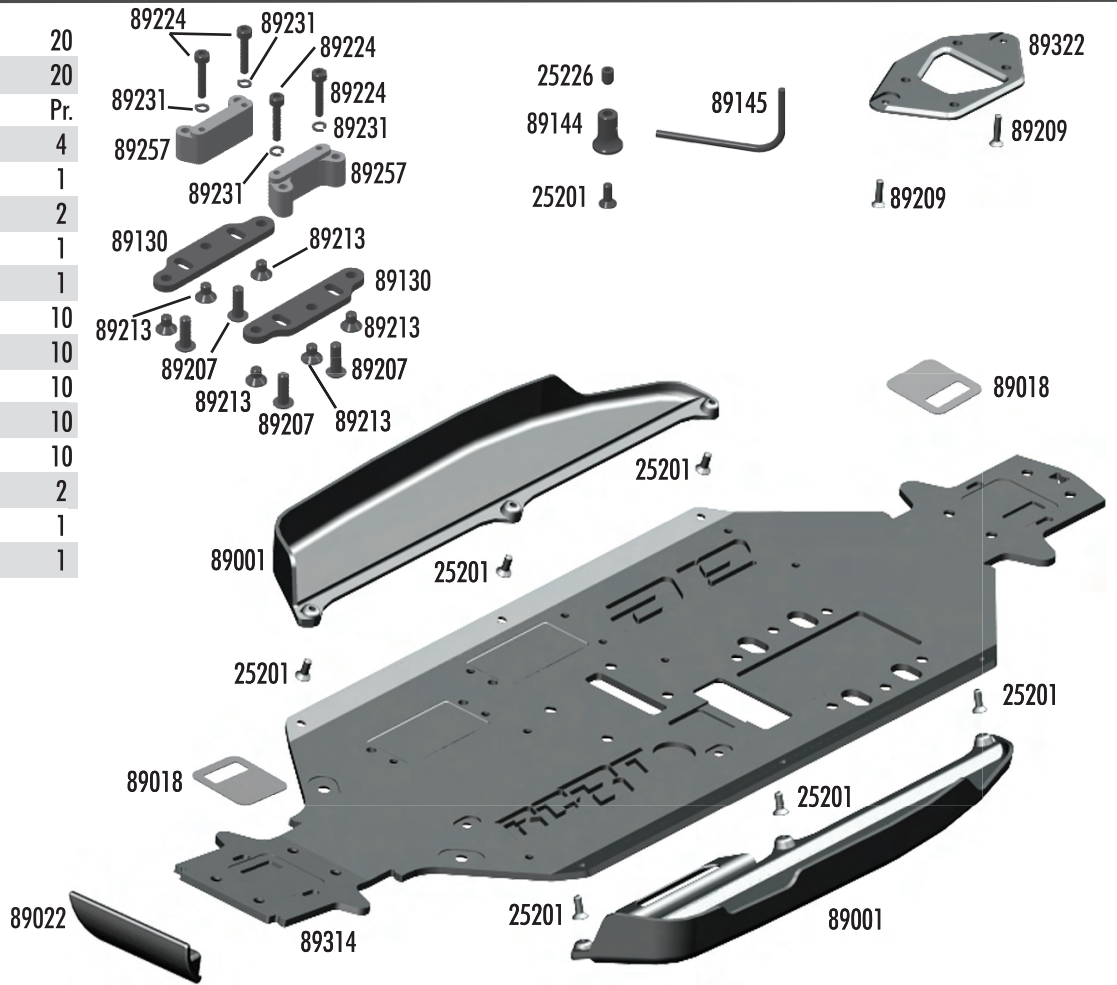

:: Chassis

25201	3x8mm fhcs	20
25226	4x5mm setscrew	20
89001	RC8 side guards (L/R)	Pr.
89018	RC8 gearbox gasket	4
89022	RC8 front bumper	1
89130	RC8 engine mount plates	2
89144	RC8 pipe mount	1
89145	RC8 pipe mount wire	1
89207	4x12mm bhcs	10
89209	3x18mm fhcs	10
89213	4x6mm fhcs	10
89224	3x16mm shcs	10
89231	3mm lock washer	10
89257	RC8 engine mount	2
89314	RC8T chassis (FT)	1
89322	Center diff riser	1