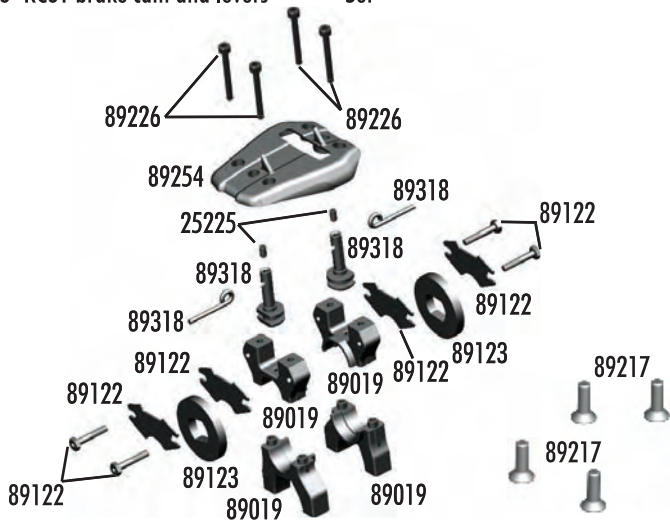

:: Center CVA's

89104	RC8 cva input cup	2
89106	RC8 center cva rebuild	Set
89221	5x4mm setscrew	10
89366	FR/RR/ RR center CVA bone set	Set
89367	Front CVA bone, center	1
89370	RC8T center CVA RR	1

:: Front Shock Tower

25192	3x20mm shcs	20
25215	M3 locknut	20
31531	3x6mm bhcs	6
89218	3x8mm washer	10
89230	Silver cone washer	10
89307	RC8T aluminum front shock tower	1
89334	RC8T body mount set (F/R)	Set
89359	RC8T aluminum shock standoffs	4
89454	3x12mm shcs	10
89470	RC8B shock tower hinge pin bushings	Set

:: Chassis

25201	3x8mm fhcs	20
25226	4x5mm setscrew	20
89001	RC8 side guards (L/R)	Pr.
89018	RC8 gearbox gasket	4
89022	RC8 front bumper	1
89130	RC8 engine mount plates	2
89144	RC8 pipe mount	1
89145	RC8 pipe mount wire	1
89207	4x12mm bhcs	10
89209	3x18mm fhcs	10
89213	4x6mm fhcs	10
89224	3x16mm shcs	10
89231	3mm lock washer	10
89257	RC8 engine mount	2
89314	RC8T chassis (FT)	1
89322	Center diff riser	1

:: Center Bulkhead

25225	3x3mm setscrew	20
89019	RC8 center bulkhead	Set
89122	RC8 brake pads and hardware	Set
89123	Heatsink brake discs - Kit	2
89217	4x14mm fhcs	10
89226	3x26mm shcs	10
89250	Fiber brake rotors	2
89254	Center top plate	1
89318	RC8T brake cam and levers	Set