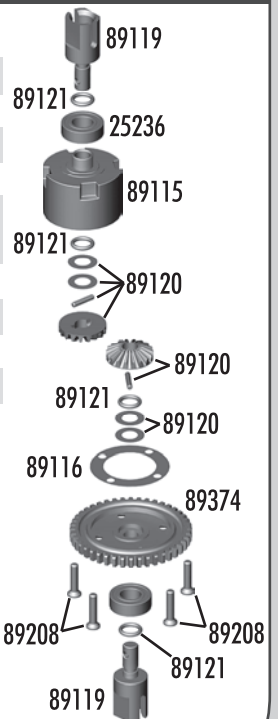

:: Lubes and Adhesives

1105	Green Slime Shock Lube	4cc
1596	FT Locking Compound	10ml
6588	Black Grease	4cc
6727	Servo Tape Strips	2

:: Front and Rear Diffs

25236	8x16x5 Bearings	2
89112	Complete diff	1
89113	Diff ring gear, includes diff gasket	1
89115	Diff housing	1
89116	Diff gasket	4
89117	Diff shims	8
89118	Diff outdrives	2
89120	Diff sun/planet gears, includes washers and pins	Set
89121	Diff O-rings, big and small	Set
89208	3x14mm FHCS	10

:: Center Diff

25236	8x16x5 Bearings	2
89111	Complete center diff	Set
89115	Diff housing	1
89116	Diff gasket	4
89119	Center diff outdrives	2
89120	Diff sun/planet gears, includes washers and pins	Set
89121	Diff O-rings, big and small	Set
89208	3x14mm FHCS	10
89372	Spur gear 50T, includes diff gasket	1
89373	Spur gear 52T, includes diff gasket	1
89374	Spur gear 54T, includes diff gasket - Kit	1

:: Front Suspension

25201	3x8mm fhcs	20	89331	RC8T wheel hex clips	4
25215	M3 locknut	20	89364	RC8T front CVA set	Set
25236	8x16x5 bearing	2	89366	FR/RR center CVA bone set	Set
31520	2.5x6mm bhcs	6			
89028	RC8 steering blocks	Pr.			
89029	Steering block bushings	Set			
89030	RC8 caster blocks	Pr.			
89032	Caster angle bushings	Set			
89040	RC8 inner hinge pins	Set			
89041	RC8 outer hinge pins	Set			
89076	RC8 camber rod ends	Set			
89094	Nyloc wheel hex nuts (blue)	4			
89096	RC8 wheel hex pins	4			
89100	RC8 front cva axle	2			
89105	RC8 CVA rebuild FR/RR	Set			
89162	15x21x4 bearing	2			
89206	4x10mm bhcs	10			
89207	4x12mm bhcs	10			
89210	3x20mm fhcs	10			
89219	3x5mm setscrew	10			
89221	5x4mm setscrew	10			
89225	3x24mm shcs	10			
89230	Silver cone washer	10			
89310	RC8T front arms	Pr.			
89316	RC8T shock riser w/pins	Set			
89317	RC8T droop screws	8			
89329	RC8T wheel hex, narrow - Kit	Pr.			
89330	RC8T wheel hex	Pr.			