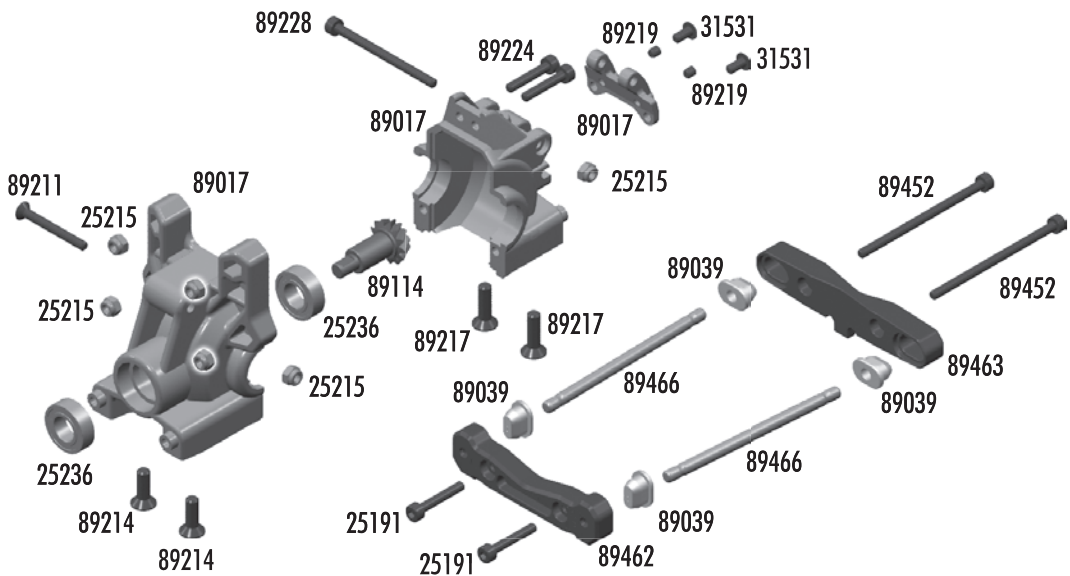

:: Rear Gearbox

25191	3x18mm shcs	20
25215	M3 locknut	20
25236	8x16x5 bearing	2
31531	3x6mm bhcs	6
89017	RC8 FR/RR gearbox	Set
89039	RC8 hinge pin bushings	Set
89114	RC8 diff pinion gear	1
89211	3x26mm fhcs	10
89214	4x12mm fhcs	10
89217	4x14mm fhcs	10
89219	3x5mm setscrew	10
89228	3x40mm shcs	10
89452	3x50mm shcs	10
89462	RC8 aluminum C - plate	1
89463	RC8 aluminum D - plate w/pins	Set
89466	RC8B inner hinge pins, 4mm HMA	Set