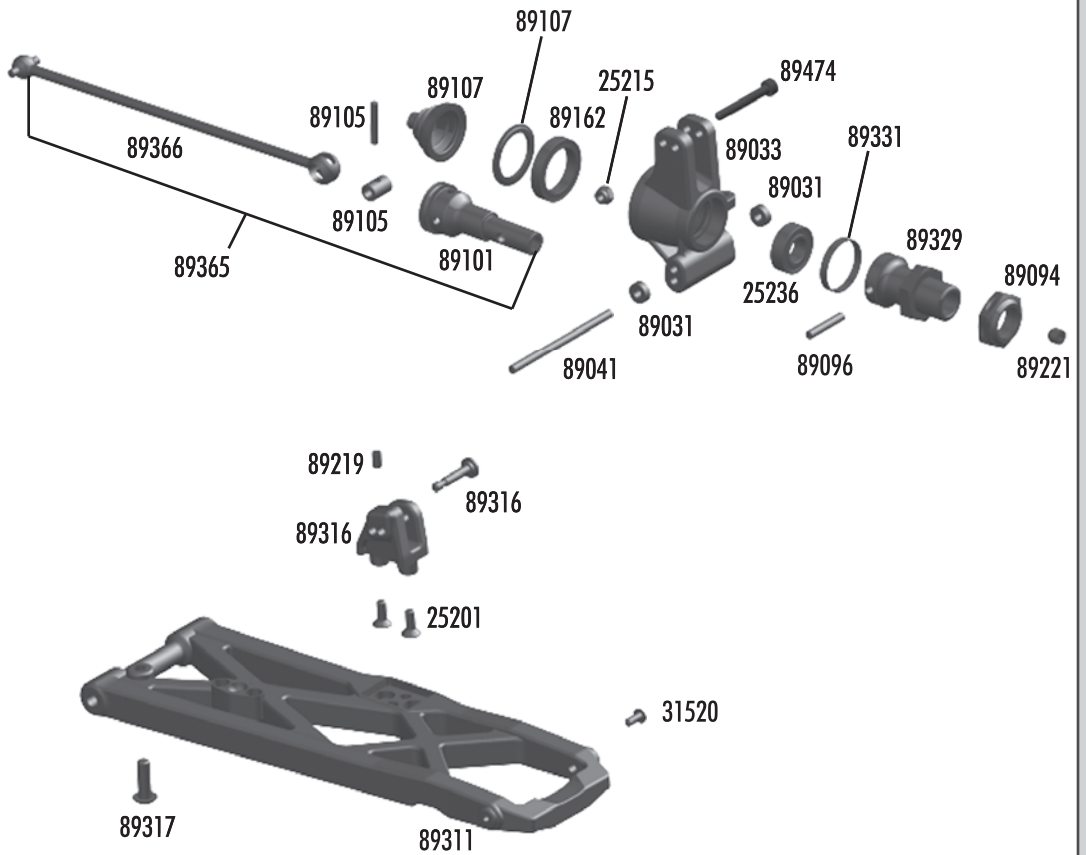

:: Rear Suspension

25201	3x8mm fhcs	20
25215	M3 locknut	20
25236	8x16x5 bearings	2
31520	2.5x6mm bhcs	6
89031	RC8 caster / hub spacers	Set
89033	RC8 hub carriers	Pr.
89041	RC8 outer hinge pins	Set
89094	Nyloc wheel hex nuts (blue)	4
89096	RC8 wheel hex pins	4
89101	RC8 rear cva axle	2
89105	RC8 CVA rebuild FR/RR	Set
89107	RC8 rear cva shield / boot	Set
89162	15x21x4 bearing	2
89219	3x5mm setscrew	10
89221	5x4mm setscrew	10
89311	RC8T rear arms	Pr
89316	RC8T shock riser w/ pins	Set
89317	RC8T droop screws	8
89329	RC8T wheel hex, narrow - Kit	Pr.
89330	RC8T wheel hex adapters - blue (not shown)	Pr.
89331	RC8T hex adapter clips	4
89365	RC8T RR CVA set	Set
89366	FR/RR CVA bone set	2
89474	3x22mm shcs	10