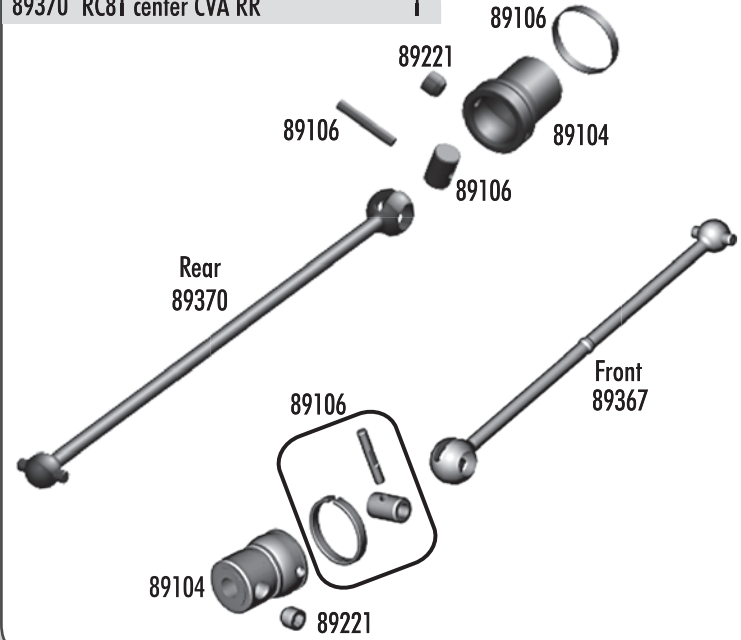

:: Center CVA's

89104	RC8 cva input cup	2
89106	RC8 center cva rebuild	Set
89221	5x4mm setscrew	10
89366	FR/RR/ RR center CVA bone set	Set
89367	Front CVA bone, center	1
89370	RC8T center CVA RR	1