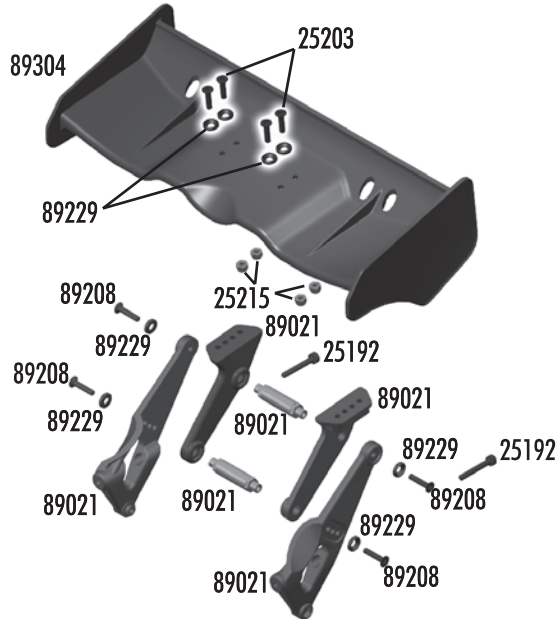

:: Wing

25192	3x20mm fhcs	20
25203	3x12mm fhcs	10
25215	M3 locknut	20
89021	Wing mount, includes mounts, angle plates, and standoffs	Set
89154	Wing (white) (not shown)	1
89155	Wing (yellow) (not shown)	1
89156	Wing (black) (not shown)	1
89208	3x14mm fhcs	10
89229	Blue countersunk washer	10
89304	JConcepts 1/8 Wing - Kit	1