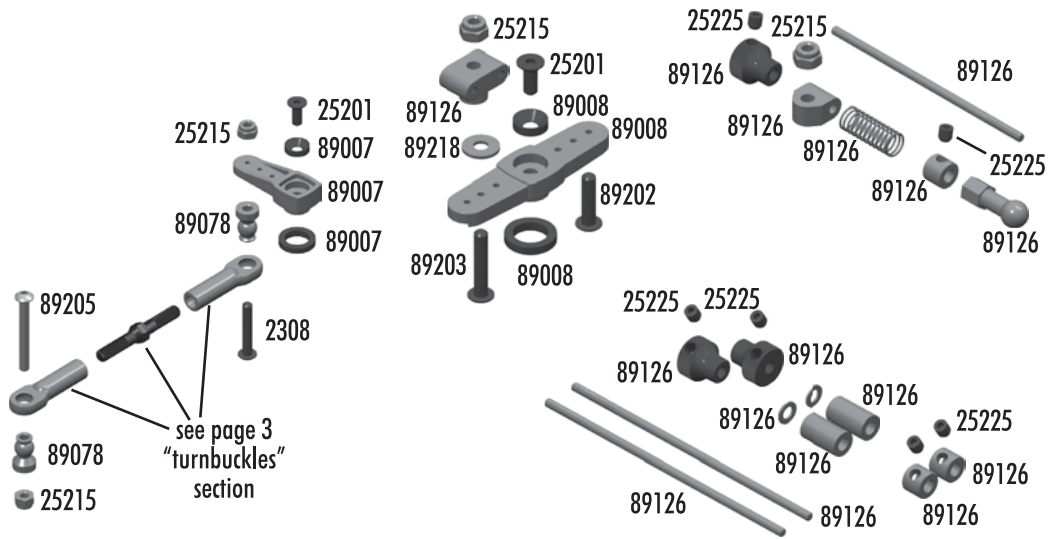

:: Center Bulkhead

25225	3x3mm setscrew	20
89019	RC8 center bulkhead	Set
89122	RC8 brake pads and hardware	Set
89123	Heatsink brake discs - Kit	2
89217	4x14mm fhcs	10
89226	3x26mm shcs	10
89250	Fiber brake rotors	2
89254	Center top plate	1
89318	RC8T brake cam and levers	Set

:: Throttle / Brake / Steering Linkage

2308	3x18mm bhcs	6
25201	3x8mm fhcs	20
25215	M3 locknut	20
25225	3x3mm setscrew	20
89007	Steering servo horns	Set
89008	Throttle servo horns	Set
89078	RC8 servo link rod ends	Set
89126	RC8 linkage set	Set
89202	3x12mm bhcs	10
89203	3x16mm bhcs	10
89205	3x26mm bhcs	10
89218	3x8mm washer	10