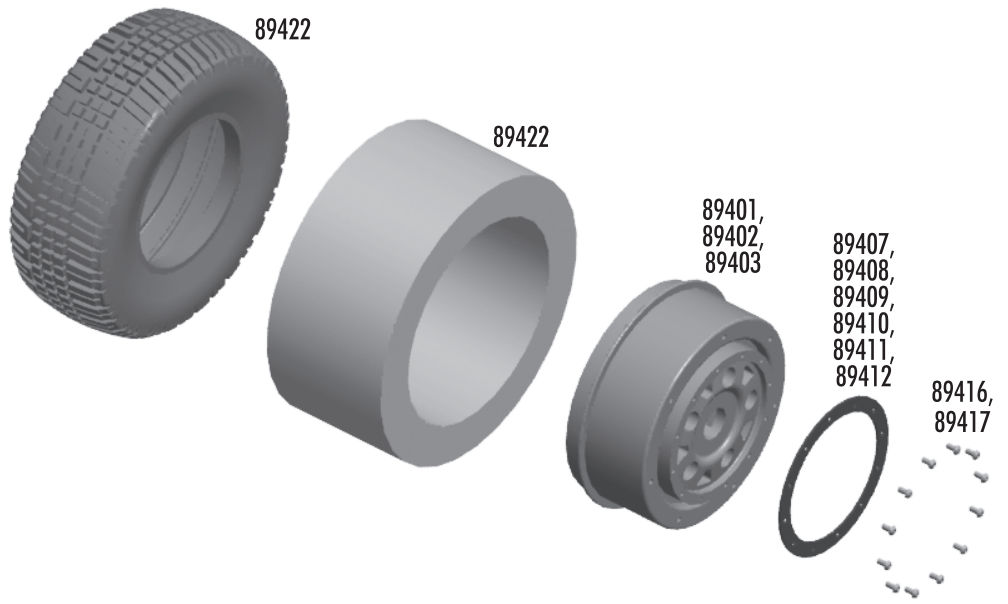

Wheels / Tires

89401	KMC wheel (silver)	4
89402	KMC wheel (black)	4
89403	12 spoke wheel (silver)	4
89407	Beadguard (silver)	4
89408	Beadguard (black)	4
89409	Beadguard (red)	4
89410	Beadguard (blue)	4
89411	Beadguard (green)	4
89412	Beadguard (gold)	4
89418	12 spoke wheels silver w/ silver beadguards	Set
89419	KMC wheels silver w/ silver beadguards	Set
89420	KMC wheels black w/ black beadguards	Set
89421	KMC wheels black w/ red beadguards	Set
89422	SC8 Tire and insert	4
89416	2x4mm BHCS (black)	50
89417	2x4mm BHCS (silver)	50

Options

1105	GREEN SLIME	1
1748	600CC FUEL BOTTLE	1
1749	NITRO FUEL BOTTLE	1
2208	LARGE HOOD PINS	1
3719	6" NYLON WIRE TIES	2
6588	BLACK GREASE - 4CC	1
6591	S.DIFF LUBE - 4CC	1
7724	FUEL LINE 15"	1
7725	FUEL LINE 3'	1
25076	FUEL PRIMER BULB	1
25392	3MM BLUE LOCKNUT, FLANGED	6
31550	M3 ALUMINUM LOCKNUT	10
80920	SC8 RTR, RED BULL TRUCK	1
80921	SC8 RTR, LUCAS OIL TRUCK	1
80922	SC8 RTR, KMC TRUCK	1
80923	SC8 RTR, BULLY DOG TRUCK	1
80924	SC8 RTR, AE TEAM TRUCK	1
89157	0.9 CLUTCH SPRINGS	3
89158	1.1 CLUTCH SPRINGS	3
89160	DRIVETRAIN BEARING SET	Set
89175	BLACK NON-STICK 3-CHAMBER MUFFLER	1
89176	BLACK NON-STICK HEADER	1
89177	POLISHED 3-CHAMBER MUFFLER	1
89178	POLISHED HEADER	1
89229	BLUE COUNTERSUNK WASHERS	10
89237	FT SKID PLATE	1
89284	REAR STUB AXLES (ALUMINUM)	2
89285	FRONT STUB AXLES (ALUMINUM)	2
89286	GEARBOX INPUT CUP (ALUMINUM)	2
89290	FT 16X29MM SHOCK KIT	Set
89291	FT 16X29MM SHOCK BODY	Pr.
89292	16MM FRONT SPRING BLACK (3.3LBS)	Pr.
89293	16MM FRONT SPRING SILVER (3.9LBS)	Pr.
89294	16MM FRONT SPRING BRONZE (4.7LBS)	Pr.

89295	16MM FRONT SPRING SET	Set
89344	FT 16X38MM SHOCK BODY	Pr.
89346	FT 16X38MM SHOCK KIT	Set
89347	16MM REAR SPRING BLACK (2.7LBS)	Pr.
89348	16MM REAR SPRING SILVER (3.3LBS)	Pr.
89349	16MM REAR SPRING BRONZE (4 LBS)	Pr.
89350	16MM REAR SPRING SET	Set
89351	16MM SHOCK BLADDERS	8
89352	16MM SHOCK REBUILD KIT	4
89353	16MM SHOCK PISTONS	Set
89354	16MM SPRING CUPS	4
89355	16MM SHOCK COLLARS	2
89356	16MM FRONT SHOCK BOOT	4
89357	16MM REAR SHOCK BOOT	4
89358	16MM SHOCK TOOLS	Set
89380	OPTIONAL STEERING KNUCKLES	Pr.
89441	AE SC8 DECAL SHEET	1
89442	SC8 CLEAR BODY	1
89444	AE TEAM BODY	1
89445	RED BULL TRUCK BODY	1
89446	KMC TRUCK BODY	1
89447	BULLY DOG TRUCK BODY	1
89448	LUCAS OIL TRUCK BODY	1

Starting Equipment

1738	FT GLOW IGNITOR BLUE 110V	1
1750	FACTORY TEAM STARTER BOX	1
7994	D-SIZE GLOW IGNITOR	1
25262	PRO START STARTER	1
89439	HEX DRIVE STARTER SHAFT SC8	1