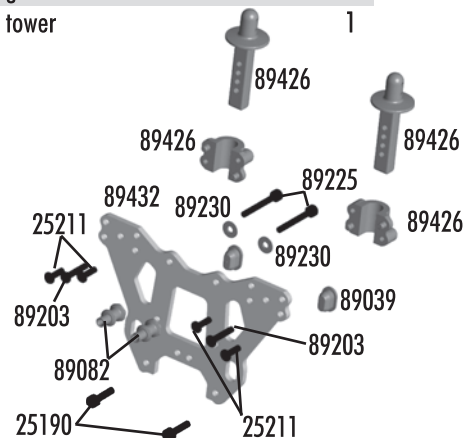

Front Suspension

25201	M3x8mm FHCS	20
25215	M3 locknut	20
25236	8x16x5 bearings	2
31520	M2.5x6mm BHCS	10
89025	Suspension arms front, upper/lower, shock risers	Pr.
89028	Steering blocks	Pr.
89029	Steering block bushings	Set
89030	Caster blocks	Pr.
89031	Caster / hub spacers	Set
89032	Caster angle bushings	Set
89040	Inner hinge pins	Set
89041	Outer hinge pins	Set
89075	Steering ballstuds	4
89076	Camber rod ends	4
89094	Nyloc wheel hex nuts	2
89095	Aluminum wheel hex	2

89096	Wheel hex pins	4
89100	Front CVA axle	2
89102	CVA bone, front/rear	2
89105	CVA rebuild set front/rear	Set
89162	15x21x4 bearing	2
89203	3x16mm BHCS	10
89204	3x24mm BHCS	10
89206	4x10mm BHCS	10
89207	4x12mm BHCS	10
89220	4x12mm set screw	10
89221	5x4mm setscrew	10
89251	Wheel hex drive	2
89269	Steel turnbuckles / 38mm	2
89405	Nyloc wheel nuts (silver)	2
89406	Nyloc wheel nuts (black)	2

Center CVA's

89104	CVA input shaft U-joint, center	2
89106	CVA rebuild kit, center	Set
89221	5x4mm setcrew	10
89366	Rear CVA bone, center	1
89367	Front CVA bone, center	1

Front Shock Tower

25190	3x14mm SHCS	20
25211	3x10mm BHCS	20
89039	Hinge pin bushings, 1/2/3 dot	Set
89082	Shock standoffs, aluminum	4
89203	3x16mm BHCS	10
89225	3x24mm SHCS	10
89230	Silver cone washer	10
89426	Body/roll cage mounts set	Set
89432	Front shock tower	1