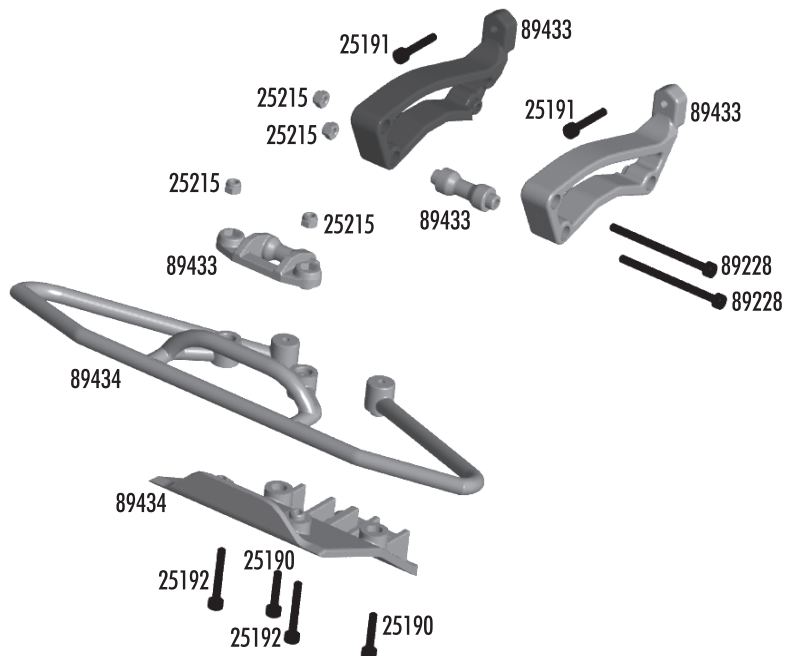

Roll cage

31531	3x6mm BHCS	6
89203	3x16mm BHCS	10
89425	SC8 roll cage	Set
89427	Firewall / dirt shields	Set
89453	3x35mm BHCS	10

▲ 31531

▲ 31531 ▲ 89427

Front Bumper

25190	3x14mm SHCS	20
25191	3x18mm SHCS	20
25192	3x20mm SHCS	20
25215	M3 locknut	20
89228	3x40mm SHCS	10
89433	Front bumper mounts	Pr.
89434	Front bumper and skid plate	Set