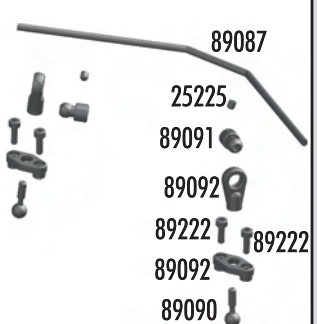

Front and Rear Diffs

25236	8x16x5 Bearings	2
89112	Complete diff (FR/RR)	1
89113	Diff ring gear, includes diff gasket	1
89115	Diff housing	1
89116	Diff gasket	4
89117	Diff shims	8
89118	Diff outdrives	2
89120	Diff sun/planet gears, includes washers and pins	Set
89121	Diff 0-rings, big and small	Set
89208	3x14mm FHCS	10

Anti-Roll Bars

25225	3x3mm setscrew	20
89086	Anti-roll bar complete set	Set
89087	Anti-roll bar 2.2mm - black (kit)	1
89088	Anti-roll bar 2.5mm - silver	1
89089	Anti-roll bar 2.8mm - gold	1
89090	Anti-roll bar ball joint	4
89091	Anti-roll bar socket joint	Set
89092	Anti-roll bar pivot retainers/eyelets	Set
89093	Anti-roll bar 3.0mm - black	1
89222	2.5x8mm SHCS	10

Top Plate

25203	3x12mm FHCS	20
25215	M3 locknut	20
89010	Top Plate, upper and lower (kit)	Set
89039	Hinge pin bushings, 1/2/3 dot	Set
89210	3x20mm FHCS	10
89214	4x12mm FHCS	10
89234	Blue aluminum top plate (FT)	1
89236	Aluminum top plate (FT)	1