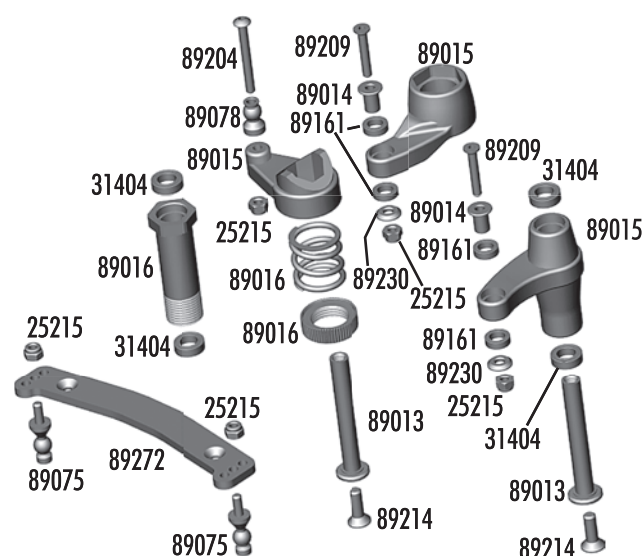

Steering

25215	M3 locknut	20
31404	6x10 bearing	2
89012	Carbon fiber steering rack	1
89013	Steering post	2
89014	Steering rack post	2
89015	Bellcranks & servo saver	Set
89016	Servo saver bolt, nut, spring	Set
89075	Steering ballstuds	4
89078	Servo link rod ends	Set
89161	Steering bearing set	Set
89204	3x24mm BHCS	10
89209	3x18mm FHCS	10
89214	4x12mm FHCS	10
89230	Silver cone washer	10
89235	Aluminum steering rack	1
89272	Steering rack (kit)	1