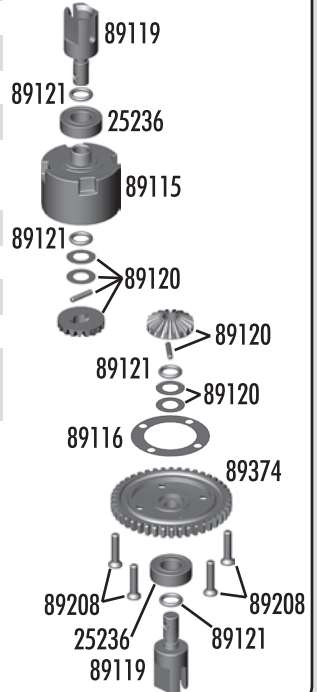

Center Diff

25236	8x16x5 Bearings	2
89115	Diff housing	1
89116	Diff gasket	4
89119	Center diff outdrives	2
89120	Diff sun/planet gears, includes washers and pins	Set
89121	Diff 0-rings, big and small	Set
89208	3x14mm FHCS	10
89372	Spur gear 50T, includes diff gasket	1
89373	Spur gear 52T, includes diff gasket	1
89374	Spur gear 54T, includes diff gasket (kit)	1