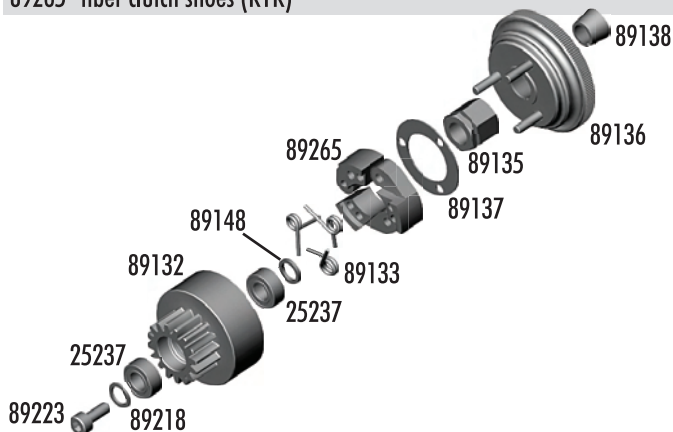

Rear Suspension

25188	3x20mm BHCS	20
25201	M3x8mm FHCS	20
25215	M3 locknut	20
25236	8x16x5 bearings	2
31520	M2.5x6mm BHCS	10
89027	Lower arms w/ shock risers, rear	Set
89031	Caster / hub spacers	Set
89033	Hub carrier	Pr.
89041	Outer hinge pins	Set
89094	Nyloc wheel hex nuts	2
89095	Aluminum wheel hex	2

Clutch

25237	5x10x4 bearing	2
89127	17T clutchbell	1
89132	16T clutchbell (kit)	1
89133	1.0mm clutch spring	3
89135	Clutch nut	1
89136	Flywheel, hard anodized	1
89137	Clutch shoe shims	4
89138	Flywheel collet	1
89148	Clutch bell shim set	Set
89218	3x8mm washer	10
89223	3x8mm SHCS	10
89265	fiber clutch shoes (RTR)	3