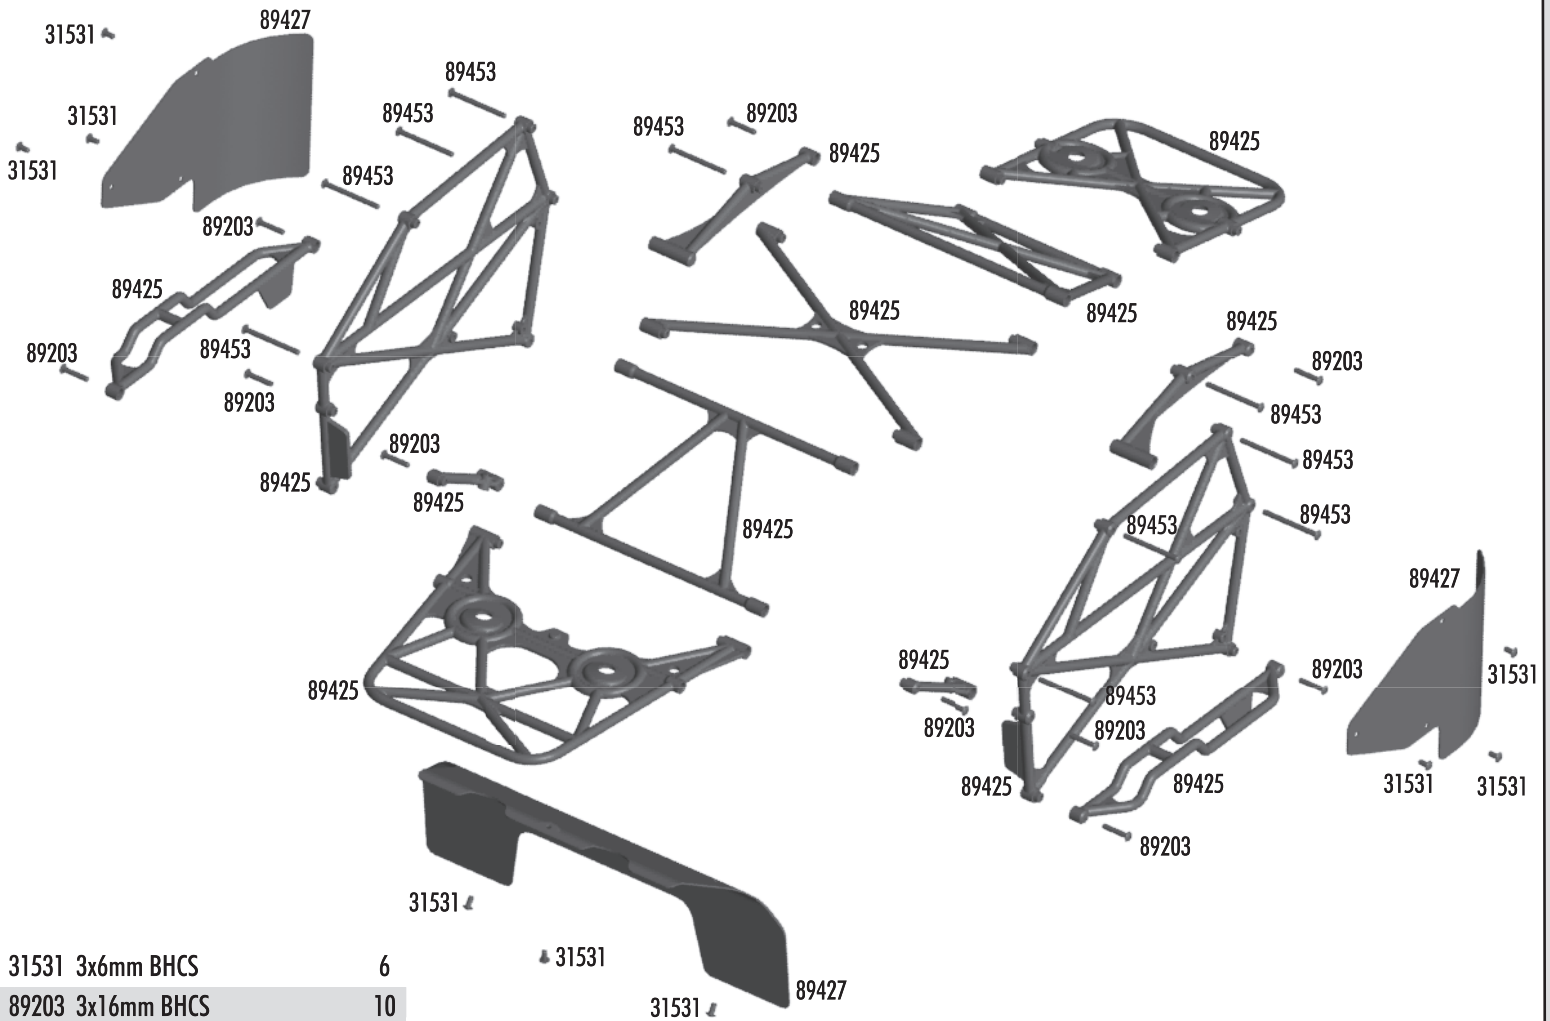

Roll cage

31531	3x6mm BHCS	6
89203	3x16mm BHCS	10
89425	SC8 roll cage	Set
89427	Firewall / dirt shields	Set
89453	3x35mm BHCS	10

▲ 31531

▲ 31531 ▲ 89427

Front Bumper

25190	3x14mm SHCS	20
25191	3x18mm SHCS	20
25192	3x20mm SHCS	20
25215	M3 locknut	20
89228	3x40mm SHCS	10
89433	Front bumper mounts	Pr.
89434	Front bumper and skid plate	Set