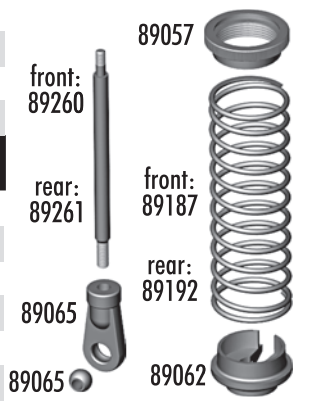

SC8

SHORT COURSE

:: Catalog & Parts Listing

80924: AE Team RTR

80920: Red Bull RTR

80921: Lucas Oil RTR

80922: KMC RTR

80923: Bully Dog RTR

Shocks

25215	M3 locknut	20
89047	Threaded rear shock Set	Set
89048	Threaded front shock set	Set
89051	Threaded rear shock body (FT)	Pr.
89052	Threaded front shock body (FT)	Pr.
89055	Shock piston set	Set
89057	Threaded shock collars w/ O-rings	Pr.
89058	Shock boots, front	4
89059	Shock boots, rear	4
89062	Shock spring cup	4
89063	Shock bladders	8
89064	Shock rebuild kit, for 4 shocks	Set
89065	Shock rod ends and balls	Set
89066	Shock O-rings	8
89083	Shock bushings	4
89215	Shock piston locknut	10
89260	Shock shaft RTR 29mm, front	2
89261	Shock shaft RTR 38mm, rear	2
89262	Molded shock caps	4
89263	Shock body RTR, front	2
89264	Shock body RTR, rear	2
89266	Shock preload clips RTR	Set

Springs

89186	Front spring black (3.31 lbs)	Pr.
89187	Front spring silver (3.93 lbs) - Kit	Pr.
89188	Front spring bronze (4.61 lbs)	Pr.
89191	Rear spring black (2.75 lbs)	Pr.
89192	Rear spring silver (3.31 lbs) - Kit	Pr.
89193	Rear spring bronze (3.93 lbs)	Pr.
89195	Front spring complete set	Set
89196	Rear spring complete set	Set