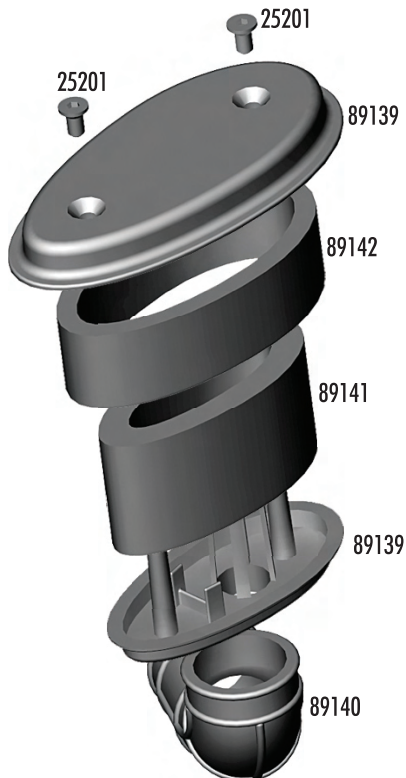

Air Filter

7710	Pre-filter oil	1
25201	3x8mm FHCS	20
89139	Air filter cap and base	Set
89140	Air filter hose	1
89141	Air filter inner elements	Set
89142	Air filter outer elements	4