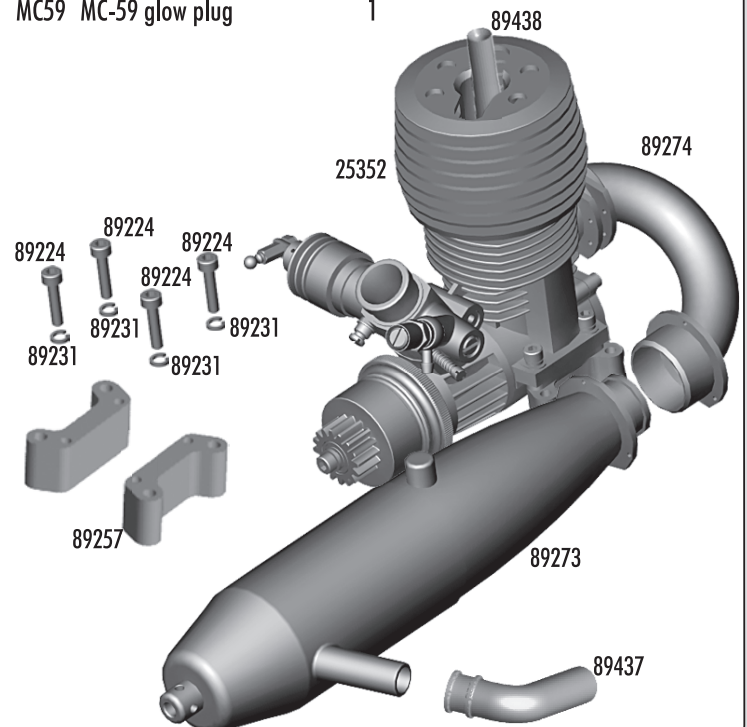

Engine

25352	28 Pro engine	1
29002	Odonnell sport glow plug	1
89181	Muffler to header springs	3
89224	3x16mm SHCS	10
89231	3mm lock washer	10
89257	Engine mounts RTR	2
89273	RTR tuned pipe	1
89274	RTR header	1
89437	Exhaust deflector	1
89438	Remote glow plug Set	Set
MC59	MC-59 glow plug	1