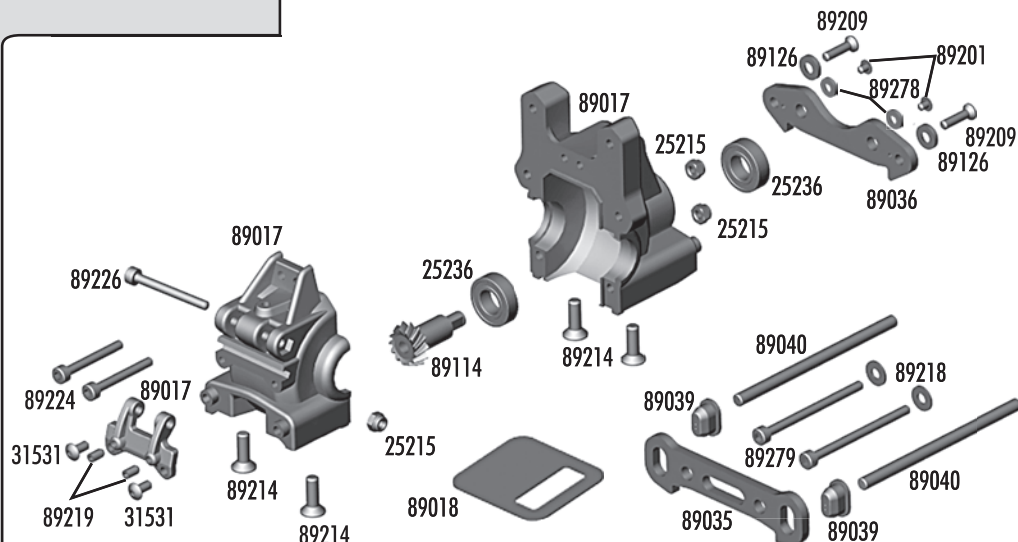

Chassis Braces

89077	Chassis brace rod ends	Set
89320	Front chassis brace set	Set
89321	Rear chassis brace set	Set
89378	Aluminum chassis brace front	1
89379	Aluminum chassis brace rear	1
89451	RTR chassis Brace set	Set