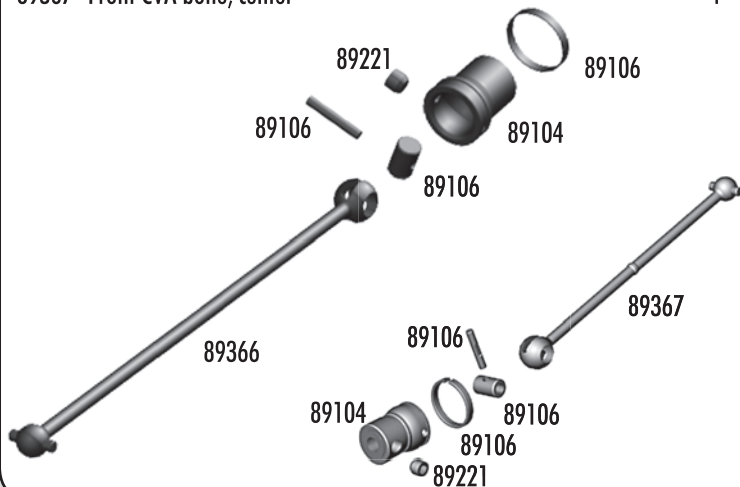

Center CVA's

89104	CVA input shaft U-joint, center	2
89106	CVA rebuild kit, center	Set
89221	5x4mm setcrew	10
89366	Rear CVA bone, center	1
89367	Front CVA bone, center	1