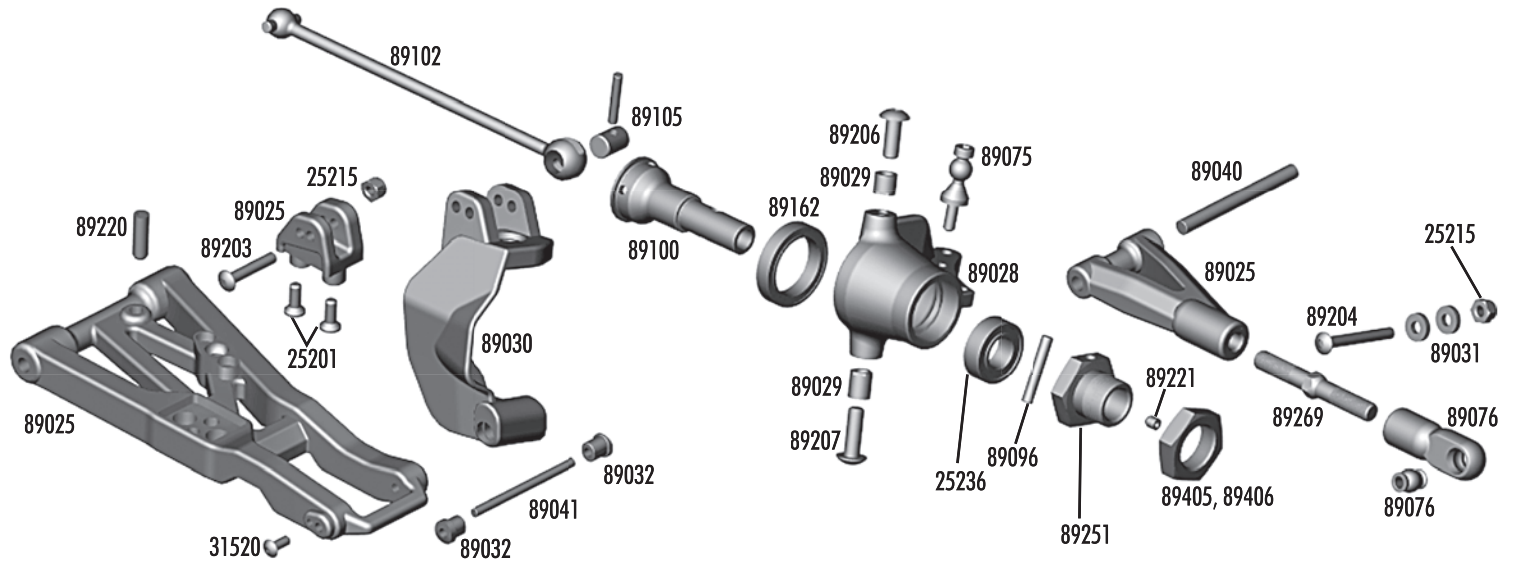

Front Suspension