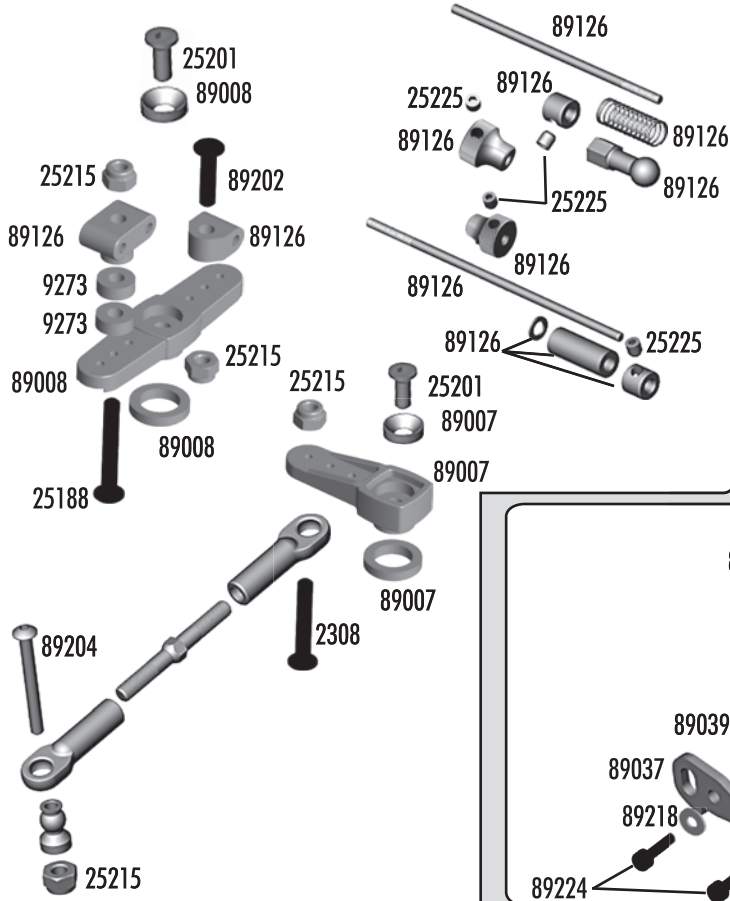

89096	Wheel hex pins	4
89100	Front CVA axle	2
89102	CVA bone, front/rear	2
89105	CVA rebuild set front/rear	Set
89162	15x21x4 bearing	2
89203	3x16mm BHCS	10
89204	3x24mm BHCS	10
89206	4x10mm BHCS	10
89207	4x12mm BHCS	10
89220	4x12mm set screw	10
89221	5x4mm setscrew	10
89251	Wheel hex drive	2
89269	Steel turnbuckles / 38mm	2
89405	Nyloc wheel nuts (silver)	2
89406	Nyloc wheel nuts (black)	2

Center Bulkhead

89019 Center bulkhead	1
89020 Center bulkhead carbon fiber top plate (FT)	1
89122 Brake pads	2
89123 Heatsink brake discs	2
89124 Brake cams and levers	Set
89205 3x26mm BHCS	10
89217 4x14mm FHCS	10
89219 3x5mm setcrew	10
89250 Fiber brake rotor (kit)	2
89254 Center bulkhead top plate (kit)	1

Rear Shock Tower

25211 3x10mm BHCS	20
25215 M3 locknut	20
89082 Shock standoffs aluminum	4
89202 3x12mm BHCS	10
89203 3x16mm BHCS	10
89225 3x24mm SHCS	10
89230 Silver cone washer	10
89426 Body/roll cage mounts	Set
89431 Rear shock tower	1
89438 Remote glow plug mount and wire	Set

Throttle / Brake Linkage

2308	3x18mm BHCS	6
9273	Brake cam spacer	2
25188	3x20mm BHCS	20
25201	3x8mm FHCS	20
25215	M3 locknut	20
25225	3x3mm setscrew	20
89007	Steering servo horns	Set
89008	Throttle servo horns	Set
89126	Brake/throttle linkage	Set
89202	3x12mm BHCS	10
89204	3x24mm BHCS	10