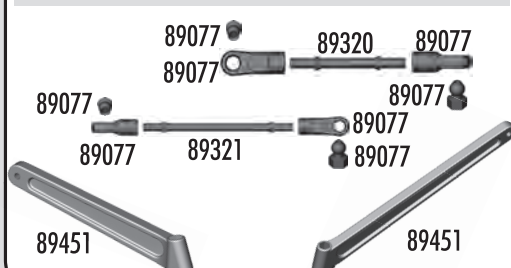

Chassis Braces

89077	Chassis brace rod ends	Set
89320	Front chassis brace set	Set
89321	Rear chassis brace set	Set
89378	Aluminum chassis brace front	1
89379	Aluminum chassis brace rear	1
89451	RTR chassis Brace set	Set