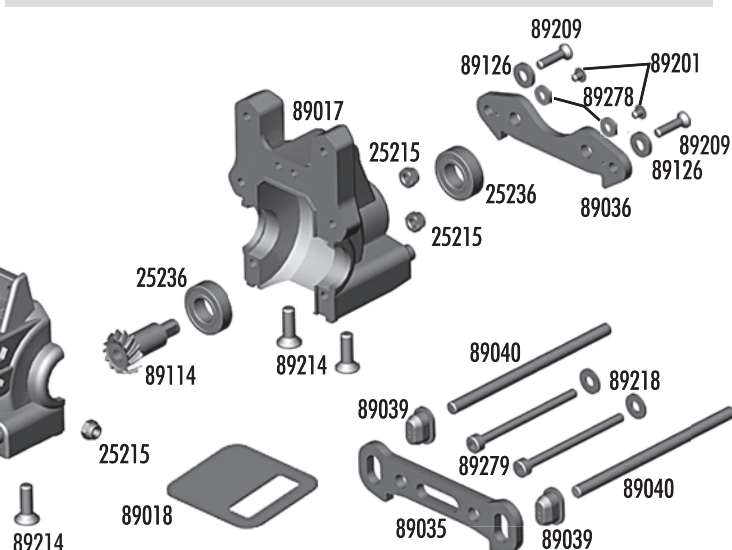

Front Gearbox

25215	M3 locknut	20
25236	8x16x5 bearings	2
31531	M3x6mm BHCS	10
89017	FR/RR gearbox	1
89018	Gearbox gasket	4
89035	Arm mount A	1
89036	Arm mount B	1
89039	Hinge pin bushings	Set
89040	Inner hinge pins	Set
89114	Diff pinion gear	1
89126	Linkage set washer	10
89201	2.5x3mm BHCS	10
89209	3x18mm FHCS	10
89214	4x12mm FHCS	10
89218	3x8mm washer	10
89219	3x5mm setscrew	10
89224	3x16mm SHCS	10
89226	3x26mm SHCS	10
89278	2.5mm washer	20
89279	3x45mm SHCS	10