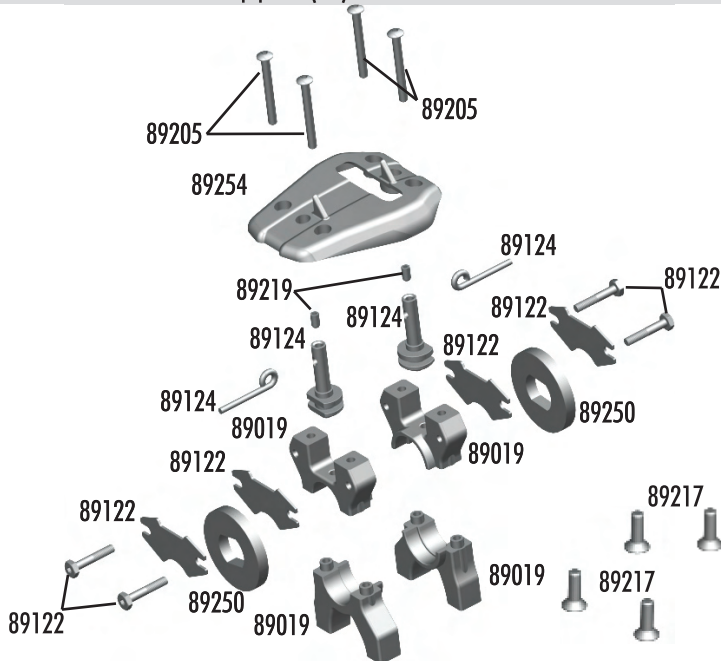

Center CVA's

89104	CVA input shaft U-joint, center	2
89106	CVA rebuild kit, center	Set
89221	5x4mm setcrew	10
89366	Rear CVA bone, center	1
89367	Front CVA bone, center	1

Front Shock Tower

25190	3x14mm SHCS	20
25211	3x10mm BHCS	20
89039	Hinge pin bushings, 1/2/3 dot	Set
89082	Shock standoffs, aluminum	4
89203	3x16mm BHCS	10
89225	3x24mm SHCS	10
89230	Silver cone washer	10
89426	Body/roll cage mounts set	Set
89432	Front shock tower	1

Chassis

25201 3x8mm FHCS	20
25204 3x16mm FHCS	20
25226 M4x5mm setscrew	20
89001 Side guard, right/left	Pr.
89130 Engine mount plates	2
89144 Pipe mount	1
89145 Pipe mount wire	1

89207 4x12mm BHCS	10
89213 4x6mm FHCS	10
89224 3x16mm SHCS	10
89231 3mm lock washer	10
89257 Engine mounts RTR	1
89322 Center diff shim	1
89450 SC8/RC8T RTR Chassis	1

Center Bulkhead

89019 Center bulkhead	1
89020 Center bulkhead carbon fiber top plate (FT)	1
89122 Brake pads	2
89123 Heatsink brake discs	2
89124 Brake cams and levers	Set
89205 3x26mm BHCS	10
89217 4x14mm FHCS	10
89219 3x5mm setcrew	10
89250 Fiber brake rotor (kit)	2
89254 Center bulkhead top plate (kit)	1