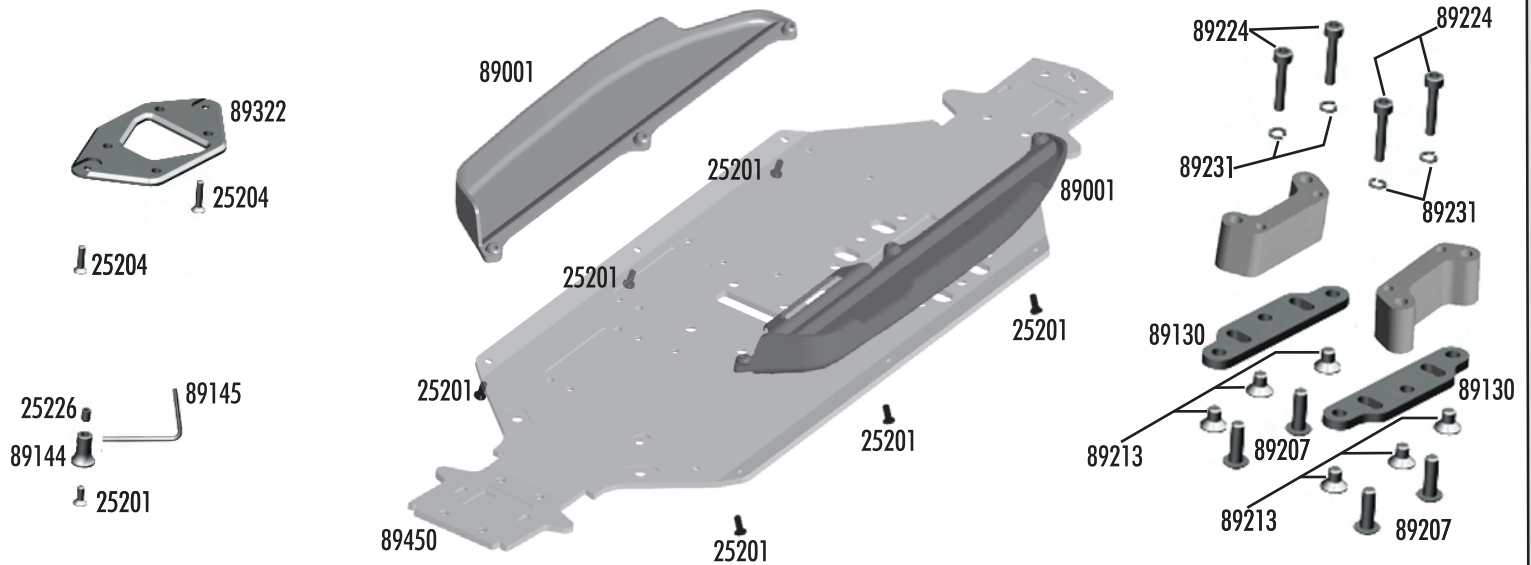

Chassis

25201 3x8mm FHCS	20
25204 3x16mm FHCS	20
25226 M4x5mm setscrew	20
89001 Side guard, right/left	Pr.
89130 Engine mount plates	2
89144 Pipe mount	1
89145 Pipe mount wire	1

89207 4x12mm BHCS	10
89213 4x6mm FHCS	10
89224 3x16mm SHCS	10
89231 3mm lock washer	10
89257 Engine mounts RTR	1
89322 Center diff shim	1
89450 SC8/RC8T RTR Chassis	1

Center Bulkhead

89019 Center bulkhead	1
89020 Center bulkhead carbon fiber top plate (FT)	1
89122 Brake pads	2
89123 Heatsink brake discs	2
89124 Brake cams and levers	Set
89205 3x26mm BHCS	10
89217 4x14mm FHCS	10
89219 3x5mm setcrew	10
89250 Fiber brake rotor (kit)	2
89254 Center bulkhead top plate (kit)	1

Rear Shock Tower

25211 3x10mm BHCS	20
25215 M3 locknut	20
89082 Shock standoffs aluminum	4
89202 3x12mm BHCS	10
89203 3x16mm BHCS	10
89225 3x24mm SHCS	10
89230 Silver cone washer	10
89426 Body/roll cage mounts	Set
89431 Rear shock tower	1
89438 Remote glow plug mount and wire	Set