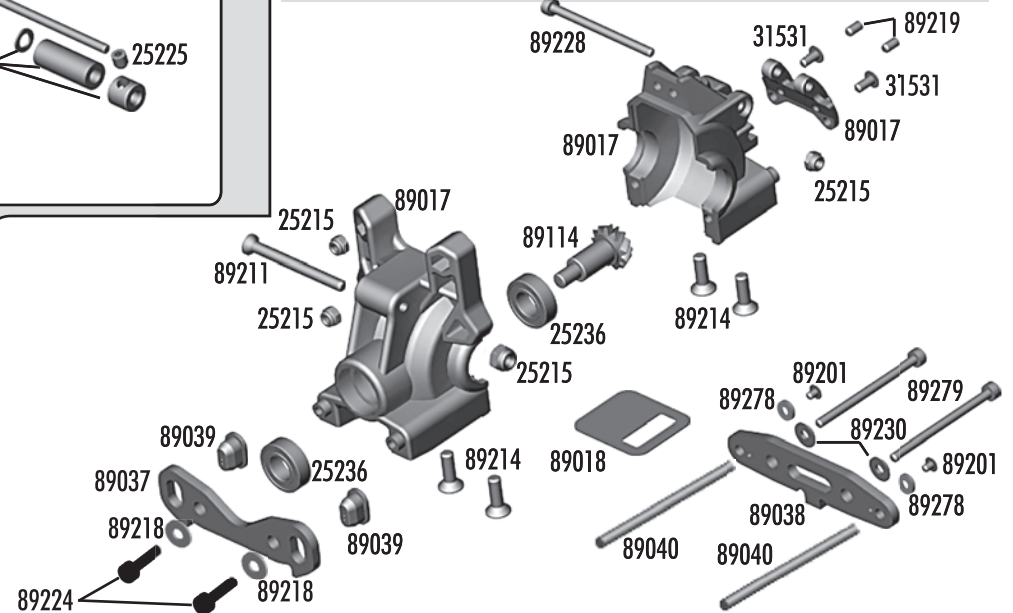

Rear Gearbox

25215	M3 locknut	20
25236	8x16x5 bearings	2
31531	M3x6mm BHCS	10
89017	FR/RR gearbox	1
89018	Gearbox gasket	4
89037	Arm mount C	1
89038	Arm mount D (3 degrees)	1
89039	Hinge pin bushings	Set
89040	Inner hinge pins	Set
89114	Diff pinion gear	1
89201	2.5x3mm BHCS	10
89211	3x26mm FHCS	10
89214	4x12mm FHCS	10
89218	3x8mm washer	10
89219	3x5mm setscrew	10
89224	3x16mm SHCS	10
89228	3x40mm SHCS	10
89230	Silver cone washer	10
89278	2.5mm washer	20
89279	3x45mm SHCS	10