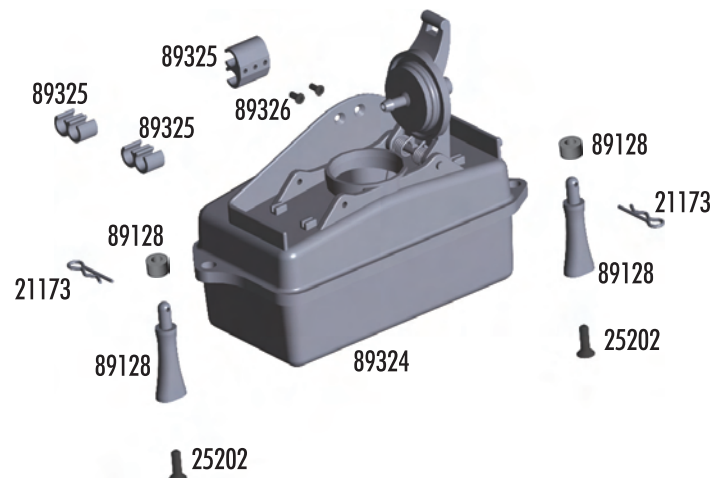

Fuel Tank

21173	Body clips, small	12
25202	3x10mm FHCS	20
89128	Fuel tank mount, includes mounts, tubing, and clips	Set
89324	Fuel tank	1
89325	Fuel line clips	Set
89326	2x4mm FHPS	10