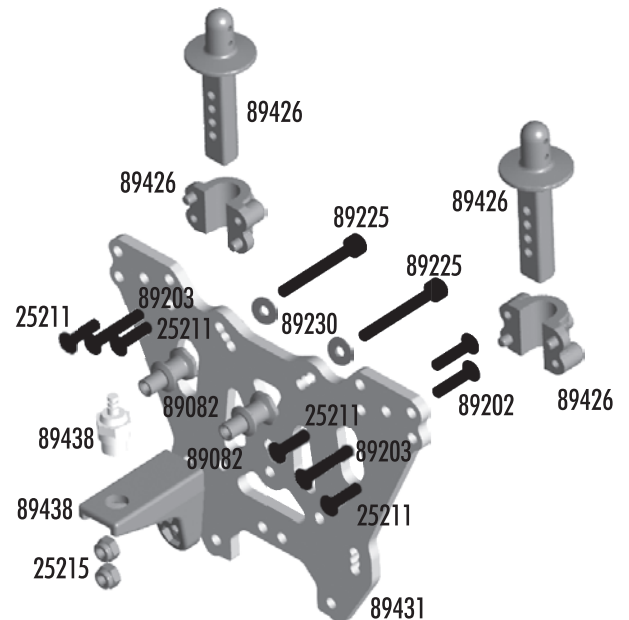

Rear Shock Tower

25211 3x10mm BHCS	20
25215 M3 locknut	20
89082 Shock standoffs aluminum	4
89202 3x12mm BHCS	10
89203 3x16mm BHCS	10
89225 3x24mm SHCS	10
89230 Silver cone washer	10
89426 Body/roll cage mounts	Set
89431 Rear shock tower	1
89438 Remote glow plug mount and wire	Set