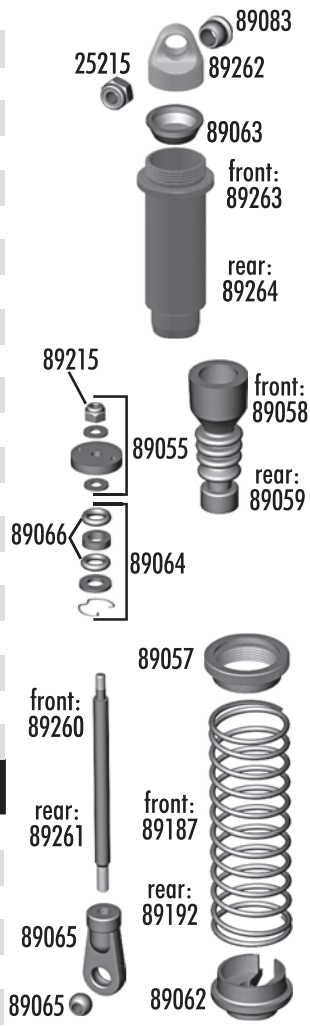

Shocks

25215	M3 locknut	20
89047	Threaded rear shock Set	Set
89048	Threaded front shock set	Set
89051	Threaded rear shock body (FT)	Pr.
89052	Threaded front shock body (FT)	Pr.
89055	Shock piston set	Set
89057	Threaded shock collars w/ O-rings	Pr.
89058	Shock boots, front	4
89059	Shock boots, rear	4
89062	Shock spring cup	4
89063	Shock bladders	8
89064	Shock rebuild kit, for 4 shocks	Set
89065	Shock rod ends and balls	Set
89066	Shock O-rings	8
89083	Shock bushings	4
89215	Shock piston locknut	10
89260	Shock shaft RTR 29mm, front	2
89261	Shock shaft RTR 38mm, rear	2
89262	Molded shock caps	4
89263	Shock body RTR, front	2
89264	Shock body RTR, rear	2
89266	Shock preload clips RTR	Set

Springs

89186	Front spring black (3.31 lbs)	Pr.
89187	Front spring silver (3.93 lbs) - Kit	Pr.
89188	Front spring bronze (4.61 lbs)	Pr.
89191	Rear spring black (2.75 lbs)	Pr.
89192	Rear spring silver (3.31 lbs) - Kit	Pr.
89193	Rear spring bronze (3.93 lbs)	Pr.
89195	Front spring complete set	Set
89196	Rear spring complete set	Set

Turnbuckles

89070	Titanium turnbuckle set	Set
89074	Steering rod ends	4
89075	Steering ballstuds	4
89076	Camber rod ends	4
89078	Servo link rod ends	2
89240	FT turnbuckle wrench	1
89241	5.5mm turnbuckle wrench	1
89267	4mm steel turnbuckles / 32mm	1
89268	4mm steel turnbuckle / 42mm	2
89269	5mm steel turnbuckle / 38mm	2

89096	Wheel hex pins	4
89100	Front CVA axle	2
89102	CVA bone, front/rear	2
89105	CVA rebuild set front/rear	Set
89162	15x21x4 bearing	2
89203	3x16mm BHCS	10
89204	3x24mm BHCS	10
89206	4x10mm BHCS	10
89207	4x12mm BHCS	10
89220	4x12mm set screw	10
89221	5x4mm setscrew	10
89251	Wheel hex drive	2
89269	Steel turnbuckles / 38mm	2
89405	Nyloc wheel nuts (silver)	2
89406	Nyloc wheel nuts (black)	2