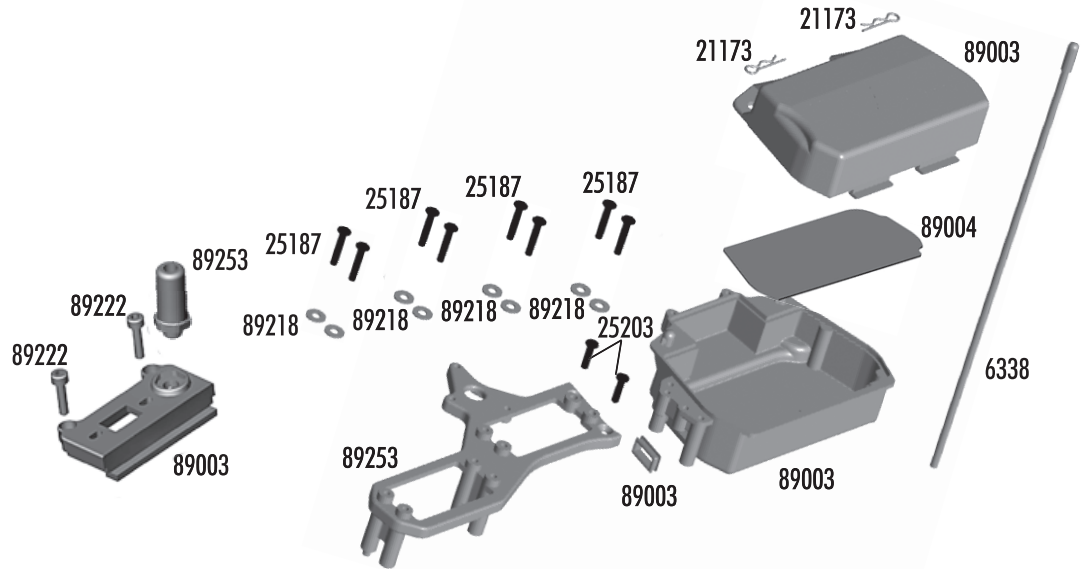

Radio Tray

6338	Antenna tube, 12" black	1
21173	Small body clips	12
25187	3x14mm BHCS	20
25203	3x12mm FHCS	20
89002	Carbon fiber radio tray (FT)	1
89003	Receiver/battery box	1
89004	Receiver box pads	Set
89005	FT aluminum antenna mount	1
89218	3x8mm washer	10
89222	2.5x8mm SHCS	10
89229	Blue countersunk washer	10
89253	Radio tray, antenna mount (kit)	Set