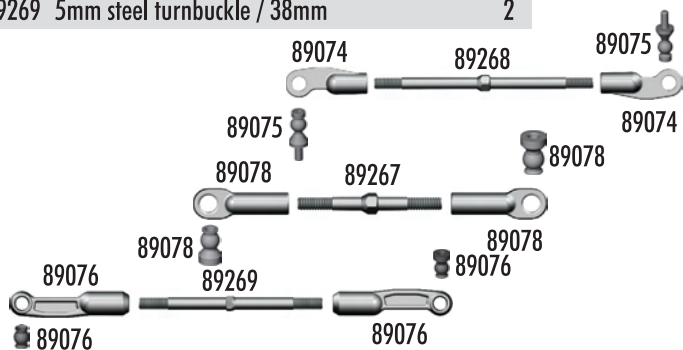

Turnbuckles

89070	Titanium turnbuckle set	Set
89074	Steering rod ends	4
89075	Steering ballstuds	4
89076	Camber rod ends	4
89078	Servo link rod ends	2
89240	FT turnbuckle wrench	1
89241	5.5mm turnbuckle wrench	1
89267	4mm steel turnbuckles / 32mm	1
89268	4mm steel turnbuckle / 42mm	2
89269	5mm steel turnbuckle / 38mm	2