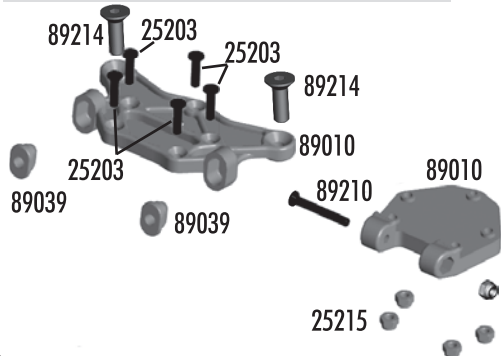

Center Diff

25236	8x16x5 Bearings	2
89115	Diff housing	1
89116	Diff gasket	4
89119	Center diff outdrives	2
89120	Diff sun/planet gears, includes washers and pins	Set
89121	Diff 0-rings, big and small	Set
89208	3x14mm FHCS	10
89372	Spur gear 50T, includes diff gasket	1
89373	Spur gear 52T, includes diff gasket	1
89374	Spur gear 54T, includes diff gasket (kit)	1

Anti-Roll Bars

25225	3x3mm setscrew	20
89086	Anti-roll bar complete set	Set
89087	Anti-roll bar 2.2mm - black (kit)	1
89088	Anti-roll bar 2.5mm - silver	1
89089	Anti-roll bar 2.8mm - gold	1
89090	Anti-roll bar ball joint	4
89091	Anti-roll bar socket joint	Set
89092	Anti-roll bar pivot retainers/eyelets	Set
89093	Anti-roll bar 3.0mm - black	1
89222	2.5x8mm SHCS	10

Top Plate

25203	3x12mm FHCS	20
25215	M3 locknut	20
89010	Top Plate, upper and lower (kit)	Set
89039	Hinge pin bushings, 1/2/3 dot	Set
89210	3x20mm FHCS	10
89214	4x12mm FHCS	10
89234	Blue aluminum top plate (FT)	1
89236	Aluminum top plate (FT)	1