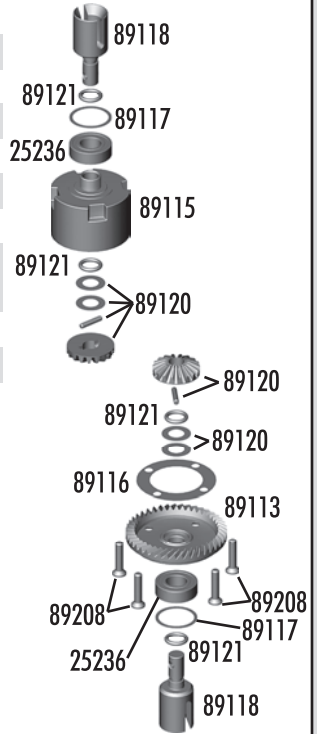

Front and Rear Diffs

25236	8x16x5 Bearings	2
89112	Complete diff (FR/RR)	1
89113	Diff ring gear, includes diff gasket	1
89115	Diff housing	1
89116	Diff gasket	4
89117	Diff shims	8
89118	Diff outdrives	2
89120	Diff sun/planet gears, includes washers and pins	Set
89121	Diff 0-rings, big and small	Set
89208	3x14mm FHCS	10