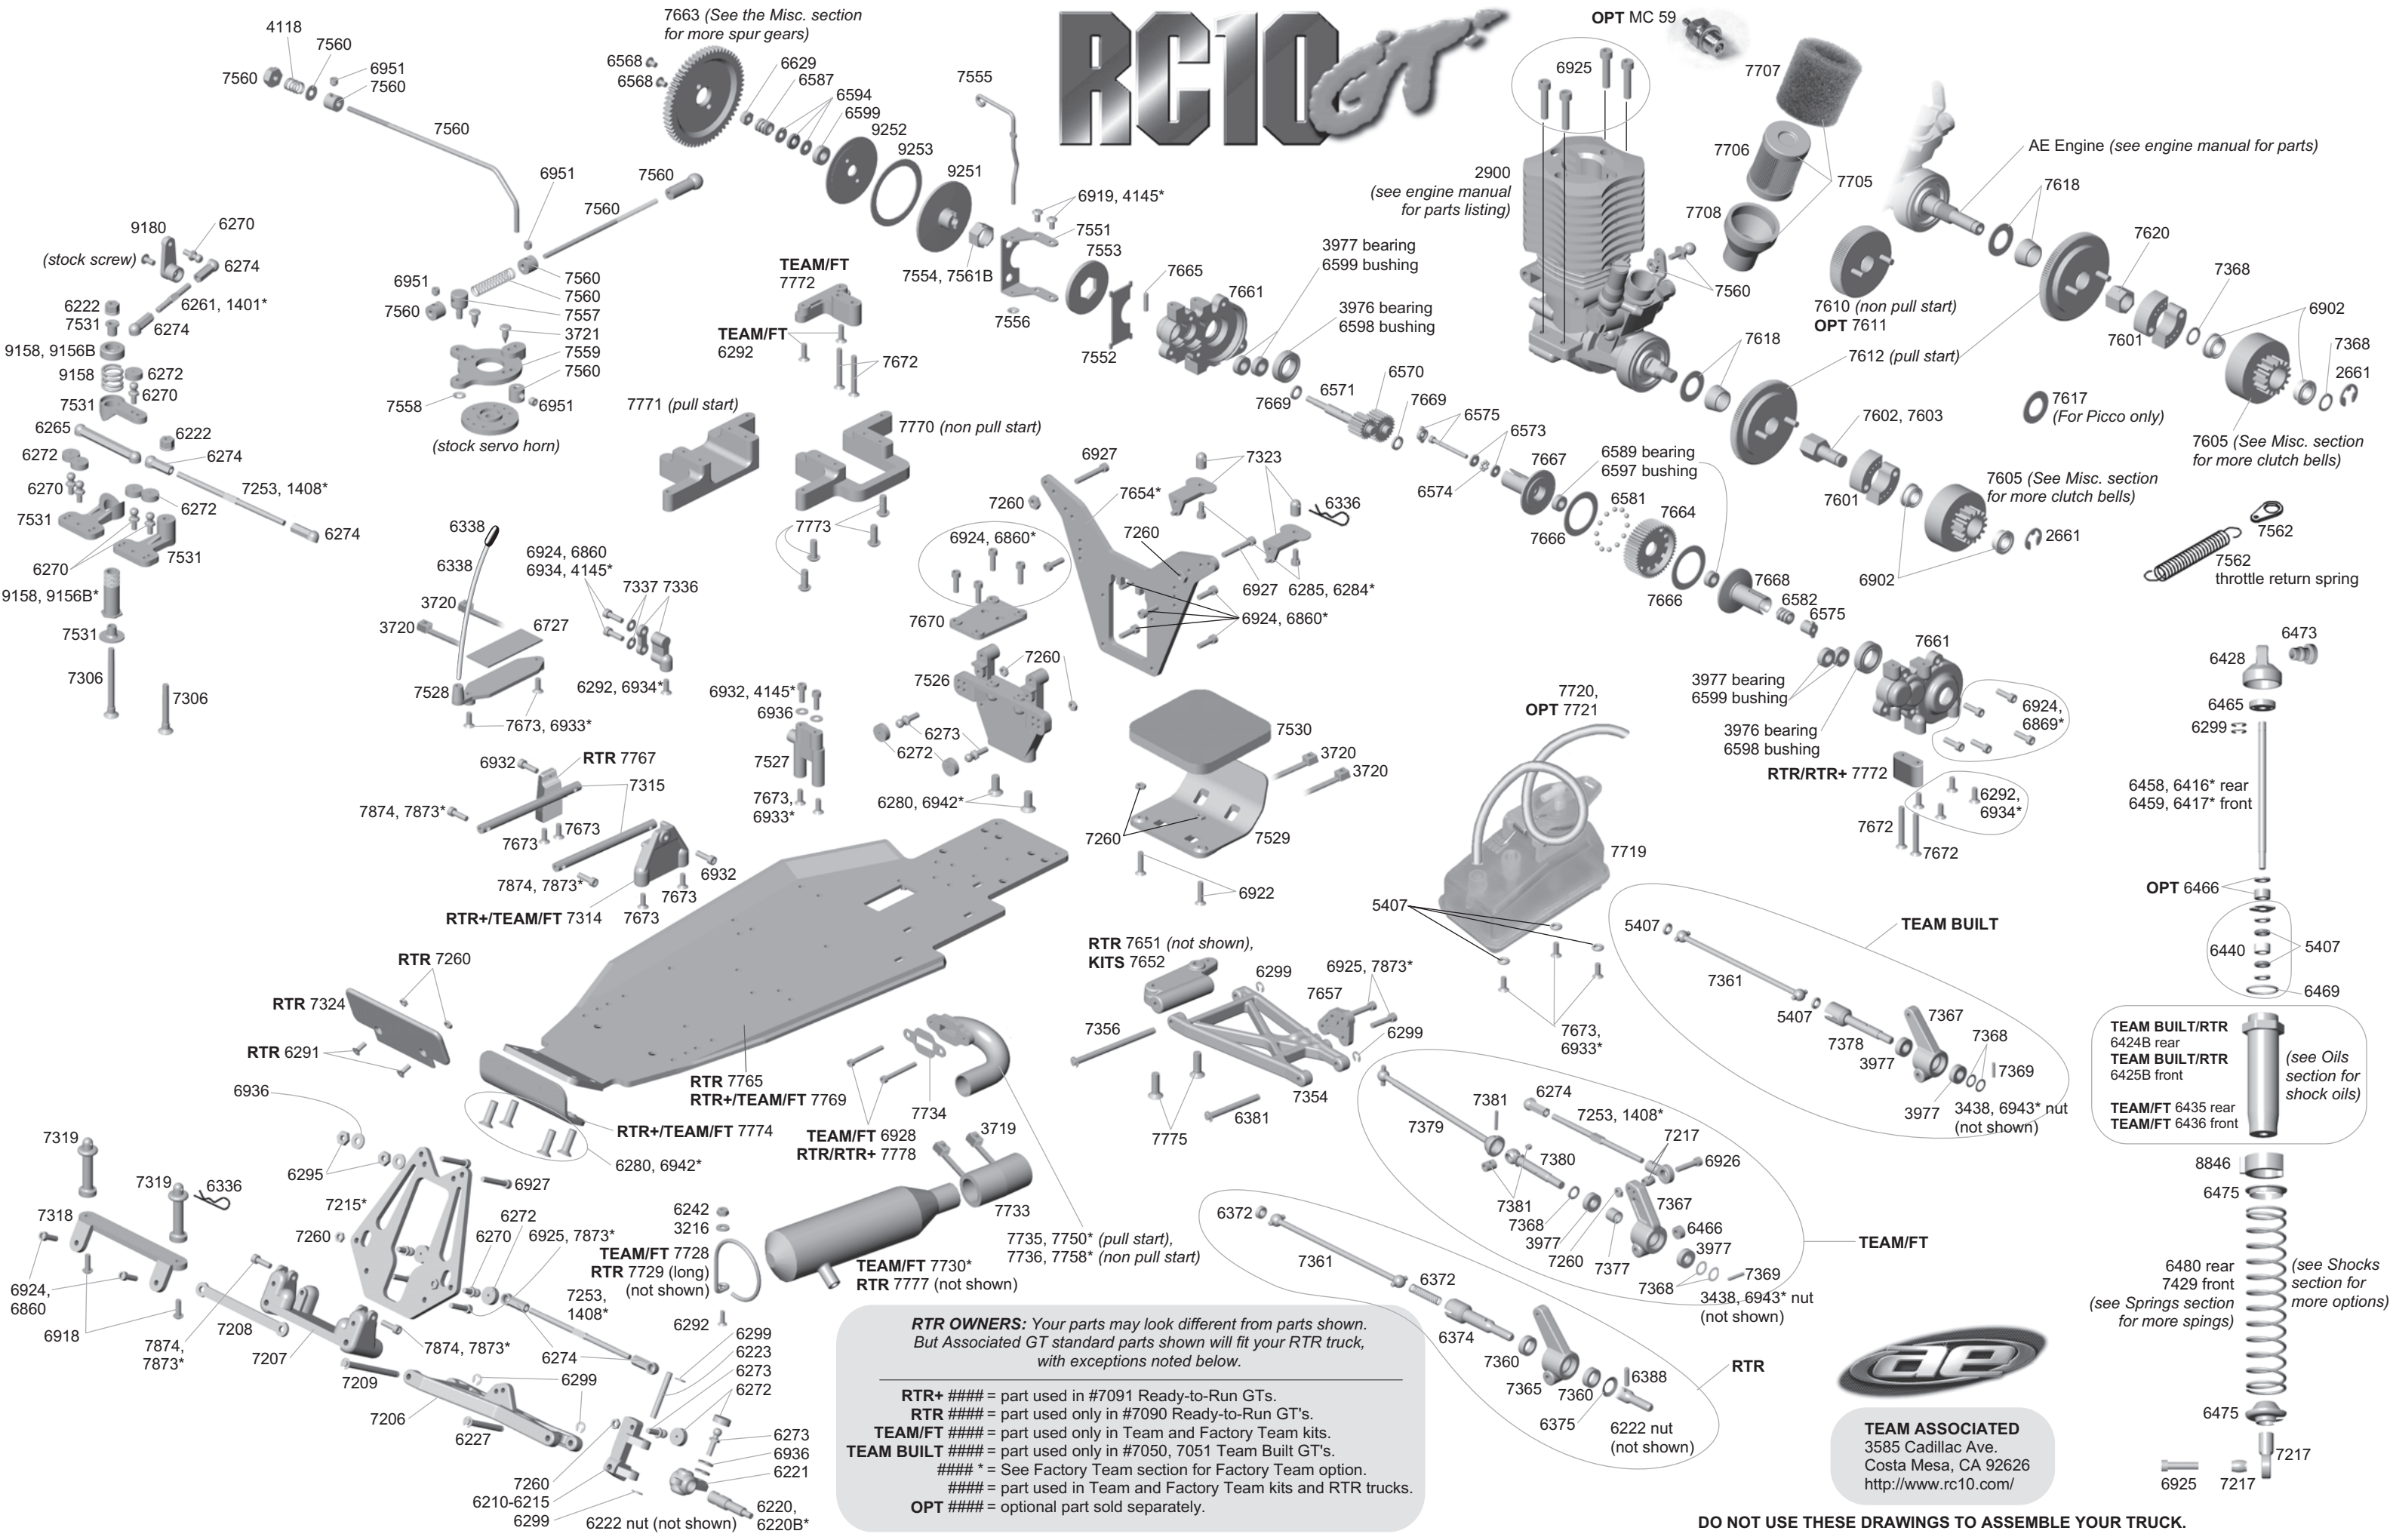

# RC10

**RTR OWNERS:** Your parts may look different from parts shown. But Associated GT standard parts shown will fit your RTR truck, with exceptions noted below.

**RTR+ #####** = part used in #7091 Ready-to-Run GT's.  
**RTR #####** = part used only in #7090 Ready-to-Run GT's.  
**TEAM/FT #####** = part used only in Team and Factory Team kits.  
**TEAM BUILT #####** = part used only in #7050, 7051 Team Built GT's.  
**##### \*** = See Factory Team section for Factory Team option.  
**#####** = part used in Team and Factory Team kits and RTR trucks.  
**OPT #####** = optional part sold separately.

**TEAM ASSOCIATED**  
 3585 Cadillac Ave.  
 Costa Mesa, CA 92626  
<http://www.rc10.com/>

**DO NOT USE THESE DRAWINGS TO ASSEMBLE YOUR TRUCK.**