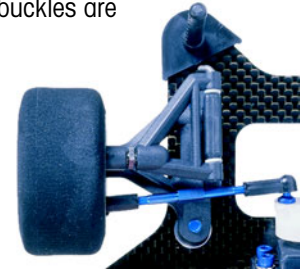

RC12L3 OVAL

1:12 scale electric oval competition race kit

Oval racing tracks vary greatly, from the small, flat carpet ovals to the high-banked concrete super-speedways, and the RC12L3 Oval was designed with "Total Tuning Flexibility" to master any type of oval track.

The rear suspension is an **all-new three-shock design**. Two of Team Associated's super-smooth VCS Micro Shocks handle the side-to-side dampening and tweak, eliminating the need for tweak screws. The center shock is a third Micro Shock for the smoothest possible, most consistent dampening. A full assortment of different springs are available for the VCS Micro Shocks for greater tuning options.

The 12L3 Oval kit utilize Team Associated's **Dynamic Strut Front Suspension** with fully adjustable caster, camber and toe-in, now featuring offset-axle steering blocks. A set of Team Associated's new "Factory Team" blue titanium turnbuckles are included for their light weight and outstanding strength.

Jaco tires are the choice of many world-class oval and onroad racers, and due to an exclusive agreement with Pro-Line Racing, Team Associated is able to offer the 12L3 Oval kit with specially-selected compound Jaco tires mounted on lightweight composite wheels at no extra cost.