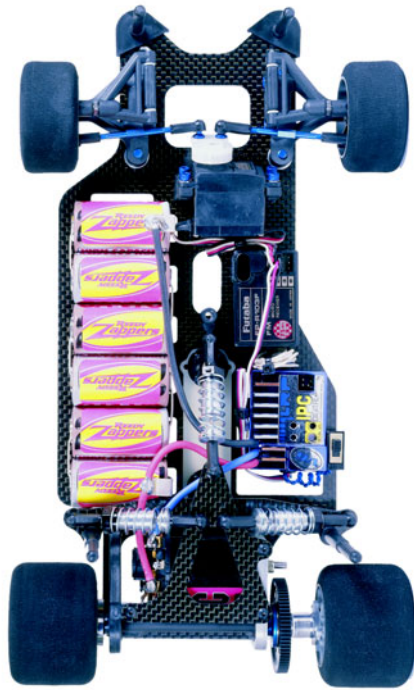

RC12L3 OVAL

1:12 scale electric oval competition race kit

Oval racing tracks vary greatly, from the small, flat carpet ovals to the high-banked concrete super-speedways, and the RC12L3 Oval was designed with "Total Tuning Flexibility" to master any type of oval track.

The rear suspension is an **all-new three-shock design**. Two of Team Associated's super-smooth VCS Micro Shocks handle the side-to-side dampening and tweak, eliminating the need for tweak screws. The center shock is a third Micro Shock for the smoothest possible, most consistent dampening. A full assortment of different springs are available for the VCS Micro Shocks for greater tuning options.

The 12L3 Oval kit utilize Team Associated's **Dynamic Strut Front Suspension** with fully adjustable caster, camber and toe-in, now featuring offset-axle steering blocks. A set of Team Associated's new "Factory Team" blue titanium turnbuckles are included for their light weight and outstanding strength.

Jaco tires are the choice of many world-class oval and onroad racers, and due to an exclusive agreement with Pro-Line Racing, Team Associated is able to offer the 12L3 Oval kit with specially-selected compound Jaco tires mounted on lightweight composite wheels at no extra cost.