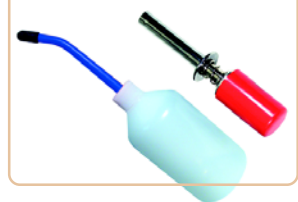

Photo shows optional items not included in kits

Features

- Fully adjustable caster, camber, toe-in, wheelbase, and shock position to tune your truck to win on any track.
- Heavy-duty blue chassis for flex-free worries and maximum response.
- Associated flip top fuel tank.
- Our famous tuned pipe and manifold.
- Single disk brake.
- Tunable clutch.
- Championship 2.60:1 Stealth differential for best power transfer.
- Ball bearings.
- Kits include a helpful VHS video, *How to Tune Your RC10GT Engine*.
- Kimbrough spur gears in kit versions.

RTR Plus: painted body & radio

RTR Plus: painted body & radio

RTR Plus: .15 pull start engine

RTR Plus: fuel bottle, glow igniter

• SEE WEB SITE FOR COMPLETE DETAILS • www.RC10.com • www.TeamAssociated.com •

FEATURE COMPARISONS

Feature	Factory Team GT	GT Team	GT RTR Plus
engine, carb	none	none	included
radio gear	none	none	included
bearings/bushings	ball bearings	ball bearings	ball bearings
shocks	PTFE coated	PTFE coated	blue alum. shocks
wheels	Pro-Line	Pro-Line	Associated
rear axles	MIP CVD's	MIP CVD's	dogbones
chassis	flat, heavy-duty	flat, heavy-duty	flat, heavy-duty
engine adapters	pull or non pull	pull or non pull	pull start
body	clear	clear	painted
assembly	unassembled	unassembled	assembled