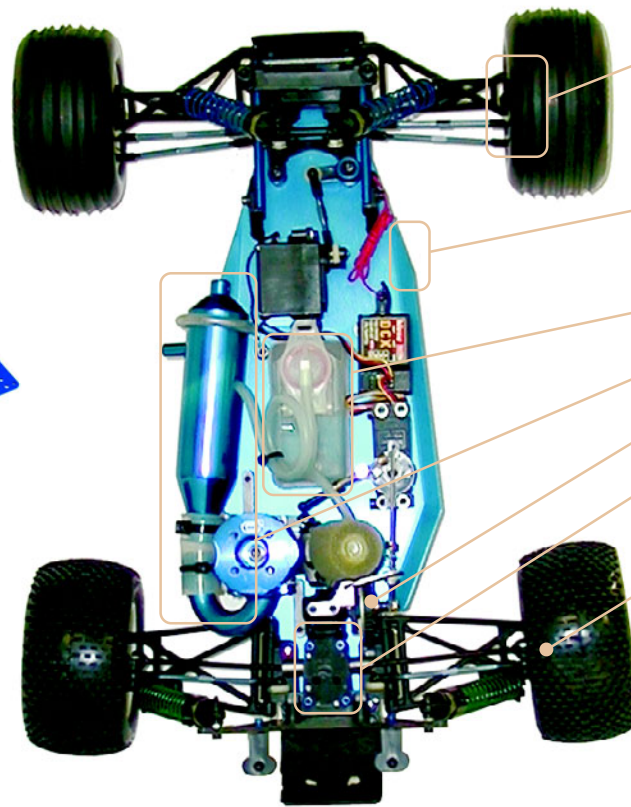

• RC10GT series • 1:10 scale • Nitro Powered • Off Road Truck •

RC10GT Factory Team

RC10GT Team

RC10GT RTR Plus

Factory Team: titanium

Factory Team: blue aluminum

Factory Team: graphite

Factory Team: blue aluminum

Photo shows optional items not included in kits

Features

- Fully adjustable caster, camber, toe-in, wheelbase, and shock position to tune your truck to win on any track.
- Heavy-duty blue chassis for flex-free worries and maximum response.
- Associated flip top fuel tank.
- Our famous tuned pipe and manifold.
- Single disk brake.
- Tunable clutch.
- Championship 2.60:1 Stealth differential for best power transfer.
- Ball bearings.
- Kits include a helpful VHS video, *How to Tune Your RC10GT Engine*.
- Kimbrough spur gears in kit versions.

RTR Plus: painted body & radio

RTR Plus: painted body & radio

RTR Plus: .15 pull start engine

RTR Plus: fuel bottle, glow igniter

• SEE WEB SITE FOR COMPLETE DETAILS • www.RC10.com • www.TeamAssociated.com •

FEATURE COMPARISONS

Feature	Factory Team GT	GT Team	GT RTR Plus
engine, carb	none	none	included
radio gear	none	none	included
bearings/bushings	ball bearings	ball bearings	ball bearings
shocks	PTFE coated	PTFE coated	blue alum. shocks
wheels	Pro-Line	Pro-Line	Associated
rear axles	MIP CVD's	MIP CVD's	dogbones
chassis	flat, heavy-duty	flat, heavy-duty	flat, heavy-duty
engine adapters	pull or non pull	pull or non pull	pull start
body	clear	clear	painted
assembly	unassembled	unassembled	assembled