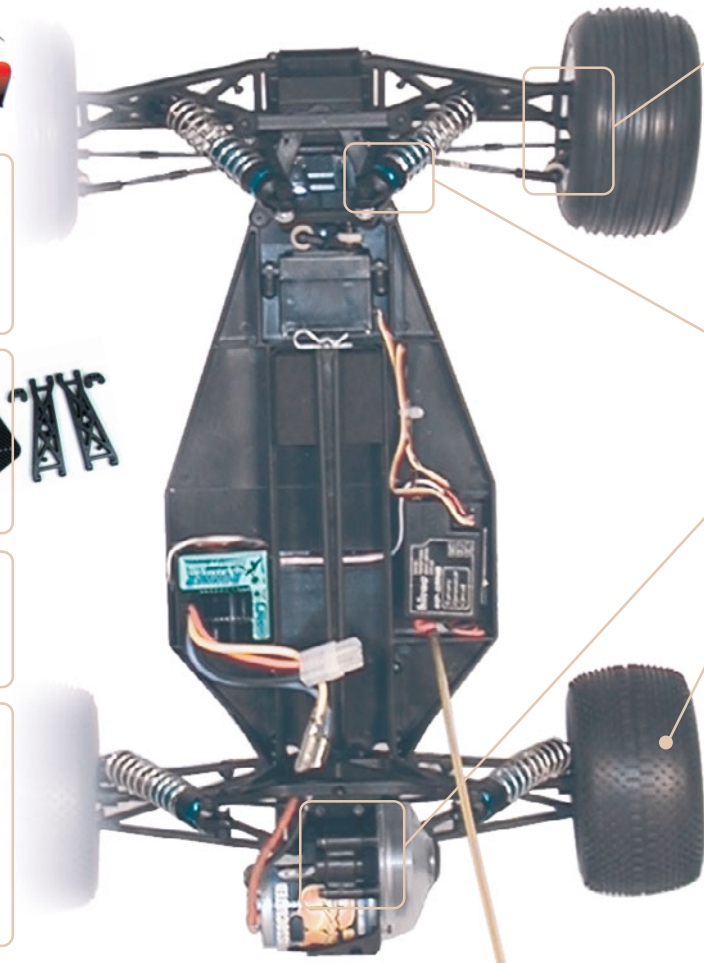

Factory Team: Unobtanium

Factory Team: blue aluminum

Photo shows items not included in all kits

- All T3 trucks continue to include fully adjustable caster, camber, toe-in, shock mounting, and wheelbase.
- Pro-Line Lexan body in Team & Factory Team kits. Pre-painted bodies in RTR and Team-Built.
- Quadra-symmetric suspension for greater stability and handling.
- Use the shock preload spacers to set your ride height evenly, quickly and easily without tools.
- Our differential with a final drive ratio of 2.40:1 for effortless power handling.
- 2.2" 1-piece front & rear wheels come standard in all kits.
- Kimbrough spur gears in kit versions.

RTR: painted body

RTR: radio

RTR, Basic+: motor included

RTR: blue alum. shock bodies

• SEE WEB SITE FOR MORE DETAILS AND HOPUPS • www.RC10.com • www.TeamAssociated.com •

FEATURE COMPARISONS

| Feature | Factory Team T3 | Assembled RTR | Team T3 | Sport T3 | Basic+ T3 | | |
|--------------------|-----------------|------------------|-------------|------------------|---------------|-----------------------|-------------|
| motor | none | included | none | included | included | #7048 Factory Team T3 | \$379.95* |
| spd. ctrl. | none | dig. speed ctrl. | none | mech. speed ctrl | none | #7038 Team T3 | \$309.00* |
| bearings/bushings | bearings | bushings | bearings | bushings | bushings | #7013 Sport T3 | \$275.00** |
| shocks | PTFE coated | Blue aluminum | PTFE coated | Gold anodized | Gold anodized | #7003 Basic Plus T3 | \$230.00** |
| wheels | 1-piece | 1-piece | 1-piece | 1-piece | 1-piece | #7010 T3 RTR | \$359.99*** |
| rear axles | MIP CVD's | dogbones | MIP CVD's | dogbones | dogbones | | |
| chassis | graphite | composite | composite | composite | composite | | |
| truck body | clear | painted | clear | clear | clear | | |
| Factory Team parts | included | none | none | none | none | | |