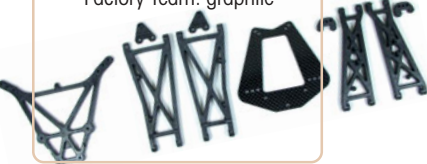

RC10T3

• RC10T3 series • 1:10 scale • Electric Powered • Off Road Truck •

RC10T3 Factory Team

RC10T3 RTR

RC10T3 Team

RC10T3 Sport, Basic Plus

Factory Team: blue titanium

Factory Team: graphite

Factory Team: Unobtanium

Factory Team: blue aluminum

Photo shows items not included in all kits

- All T3 trucks continue to include fully adjustable caster, camber, toe-in, shock mounting, and wheelbase.
- Pro-Line Lexan body in Team & Factory Team kits. Pre-painted bodies in RTR and Team-Built.
- Quadra-symmetric suspension for greater stability and handling.
- Use the shock preload spacers to set your ride height evenly, quickly and easily without tools.
- Our differential with a final drive ratio of 2.40:1 for effortless power handling.
- 2.2" 1-piece front & rear wheels come standard in all kits.
- Kimbrough spur gears in kit versions.