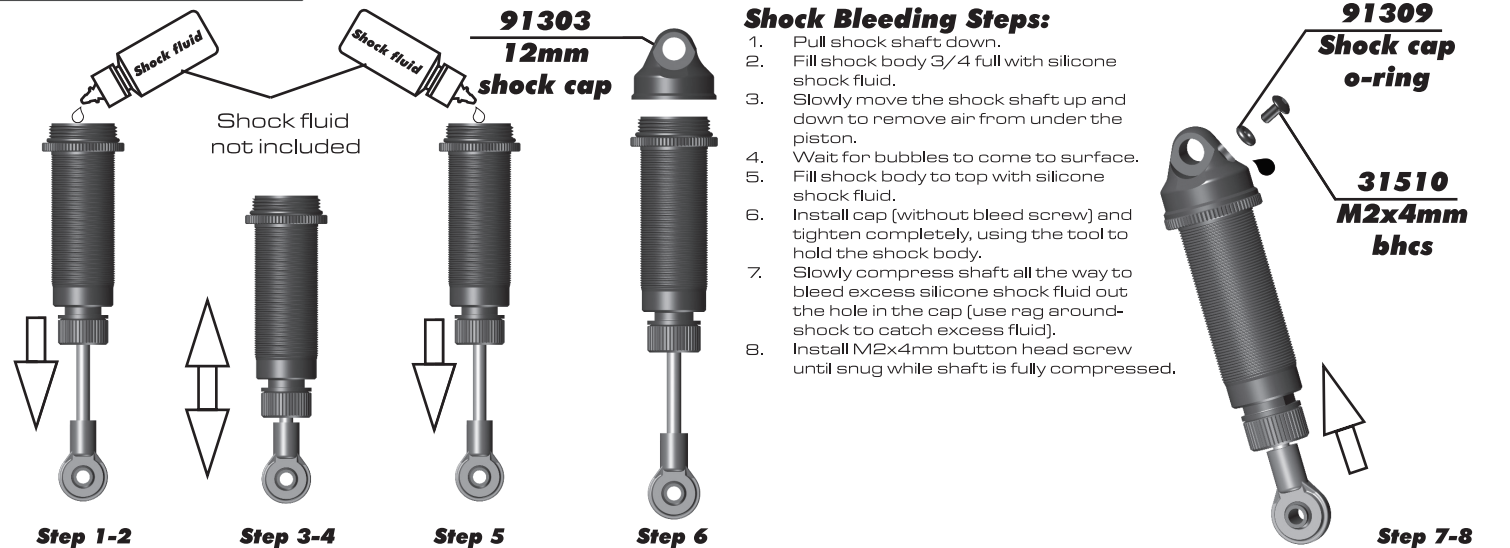

Standard 12mm Shock Mount Settings

! Use base setup for your vehicle found on other side ->

:: Shock Build

:: Shock Build

:: Shock Build

Standard 12mm Shock Mount Settings

:: Front Shock

TOWER SPACING

B4.1: .090" black spacer
 T4.1: .030" silver spacer
 SC10: .030" silver spacer
 SC10GT: .030" silver spacer
 B44.1: .090" black spacer

TOWER SCREW

B4.1: 7/8" BHCS
 T4.1: 7/8" BHCS
 SC10: 1" SHCS
 SC10GT: 1" SHCS
 B44.1: 7/8" BHCS