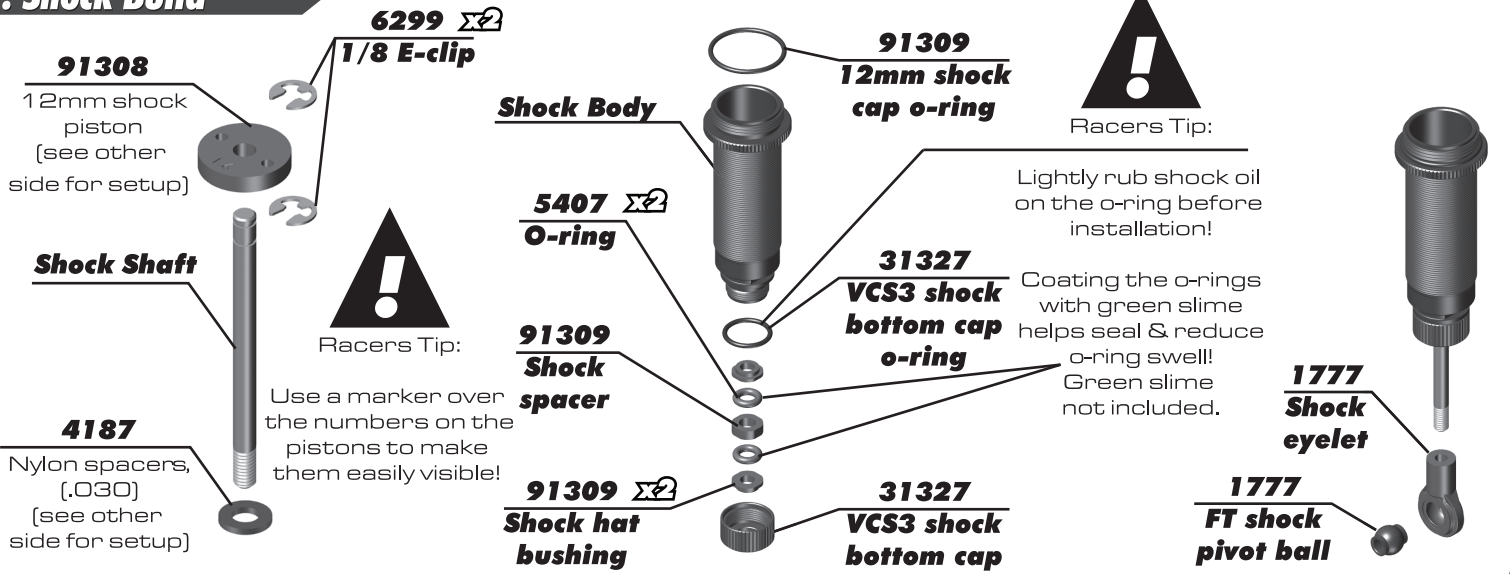

Standard 12mm Shock Mount Settings

! Use base setup for your vehicle found on other side ->

:: Shock Build

:: Shock Build

:: Shock Build

Standard 12mm Shock Mount Settings

:: Front Shock

TOWER SPACING

:: Shock Setup

| | B4.1 | T4.1 | SC10 | SC10GT | B44.1 | |
|-------------------------|-------------------------|--------------------|--------------------|--------------------|--------------------|--------------------|
| FRONT | Shock Oil | 30wt (350cSt) | 30wt (350cSt) | 30wt (350cSt) | 32.5wt (388cSt) | 35wt (425cSt) |
| | Spring | Black (3.00 lb/in) | White (3.30 lb/in) | White (3.30 lb/in) | Gray (3.45 lb/in) | Gray (3.45 lb/in) |
| | Piston | 1.6 | 1.6 | 1.5 | 1.5 | 1.6 |
| | Limiters, .030" | 3 | 3 | 3 | 5 | 1 |
| | Spring Cup | +5mm | +9mm | +9mm | +9mm | +5mm |
| | Tower Position | 1 | 1 | 1 | 2 | 1 |
| | Arm Position | Outside | Outside | Outside | Inside | Outside |
| | Shock Shaft Length (mm) | 21x3 TiN #91305 | 27.5x3 TiN #91306 | 27.5x3 TiN #91306 | 27.5x3 TiN #91306 | 21x3 TiN #91305 |
| | Shock Body Size (mm) | 12x23 #91299 | 12x27.5 #91300 | 12x27.5 #91300 | 12x27.5 #91300 | 12x23 #91299 |
| | REAR | Shock Oil | 27.5wt (313cSt) | 27.5wt (313cSt) | 27.5wt (313cSt) | 30wt (350cSt) |
| Spring | | White (2.10 lb/in) | Green (2.0 lb/in) | Green (2.0 lb/in) | White (2.10 lb/in) | White (2.10 lb/in) |
| Piston | | 1.6 | 1.6 | 1.6 | 1.6 | 1.7 |
| Limiters, .030" | | 2 | 2 | 2 | 2 | 1 |
| Spring Cup | | +5mm | +9mm | +9mm | +9mm | +5mm |
| Tower Position | | 1 | 1 | 1 | 2 | 1 |
| Arm Position | | Inside | Inside | Inside | Inside | Inside |
| Shock Shaft Length (mm) | | 27.5x3 TiN #91306 | 35.3 TiN #91307 | 35x3 TiN #91307 | 35.3 TiN #91307 | 27.5x3 TiN #91306 |
| Shock Body Size (mm) | | 12x31 #91301 | 12x36 #91302 | 12x36 #91302 | 12x36 #91302 | 12x31 #91301 |