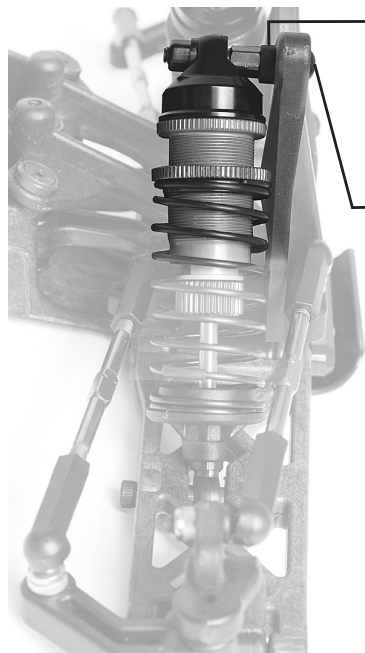

Standard 12mm Shock Mount Settings

! Use base setup for your vehicle found on other side ->

:: Shock Build

:: Shock Build

:: Shock Build

Standard 12mm Shock Mount Settings

:: Front Shock

TOWER SPACING

B4.1: .090" black spacer
 T4.1: .030" silver spacer
 SC10: .030" silver spacer
 SC10GT: .030" silver spacer
 B44.1: .090" black spacer

TOWER SCREW

B4.1: 7/8" BHCS
 T4.1: 7/8" BHCS
 SC10: 1" SHCS
 SC10GT: 1" SHCS
 B44.1: 7/8" BHCS

:: Rear Shock

TOWER SPACING

B4.1: .090" black spacer
 T4.1: .090" black spacer
 SC10: .090" black spacer
 SC10GT: .090" black spacer
 B44.1: .090" black spacer

TOWER SCREW

B4.1: 7/8" BHCS
 T4.1: 7/8" BHCS
 SC10: 7/8" BHCS
 SC10GT: 7/8" BHCS
 B44.1: 7/8" BHCS