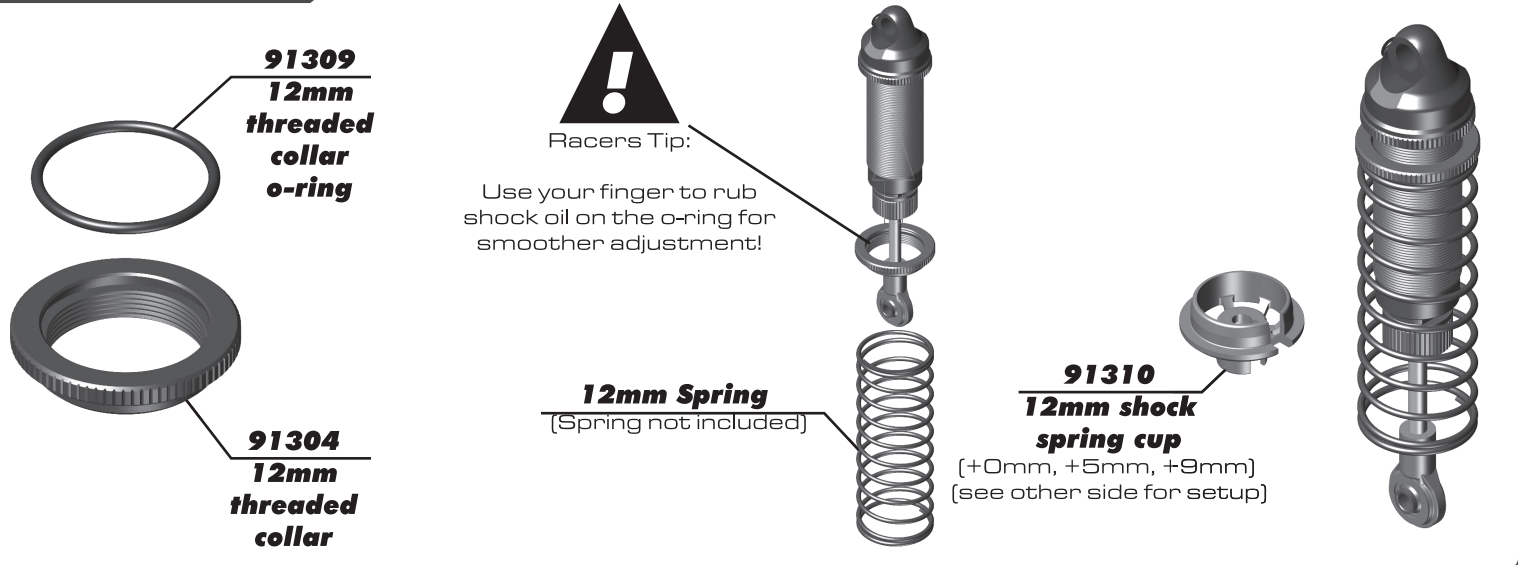

Standard 12mm Shock Mount Settings

! Use base setup for your vehicle found on other side ->

:: Shock Build

:: Shock Build

:: Shock Build

Standard 12mm Shock Mount Settings

:: Front Shock

TOWER SPACING

B4.1: .090" black spacer
 T4.1: .030" silver spacer
 SC10: .030" silver spacer
 SC10GT: .030" silver spacer
 B44.1: .090" black spacer

TOWER SCREW

B4.1: 7/8" BHCS
 T4.1: 7/8" BHCS
 SC10: 1" SHCS
 SC10GT: 1" SHCS
 B44.1: 7/8" BHCS