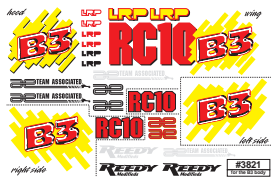

TEAM ASSOCIATED LOGOS (Old style)
Six 5" length logos.
#3818 black \$1.00
#3819 white \$1.00

REEDY MODIFIED.
8.5" X 5.5".
#718 \$3.50

FACTORY TEAM DRIVER decal.
10" x 4 5/16."

KIT LOGOS

8.5" X 5" sheets

RC10 logo (not shown)
#3807 \$2.00

RC10T logo (not shown)
#3808 \$2.00

RC12L logo (not shown)
#3809 \$2.00

RC10L logo (not shown)
#3810 \$2.00

#3811 \$2.00

RC10T2 logo (not shown)
#3812 \$2.00

RC10B2 logo (not shown)
#3813 \$2.00

#3814 \$2.00