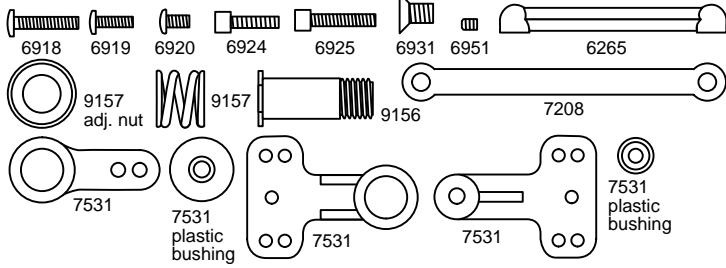

FRONT SUSPENSION & LINKAGE 1

FRONT SUSPENSION & LINKAGE 2

FRONT SUSPENSION & LINKAGE 3

CHASSIS PARTS 3

CHASSIS PARTS 1

REAR SUSPENSION 1

REAR SUSPENSION 2

SHOCKS

SPRINGS

CHASSIS PARTS 2

STEALTH 1

#6037 FRONT TIRE/WHEEL BAG

STEALTH 2

#6037 REAR TIRE/WHEEL BAG

STEALTH 3

TRANNY 1

TRANNY 2

ELECTRICAL 1

ELECTRICAL 3

ELECTRICAL 2

MOTOR ACC

BRUSHES