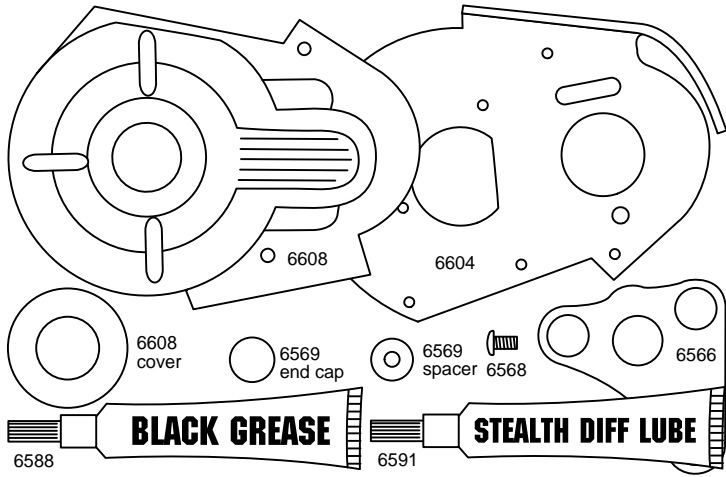

FRONT SUSPENSION & LINKAGE 1

FRONT SUSPENSION & LINKAGE 2

FRONT SUSPENSION & LINKAGE 3

CHASSIS PARTS 3

CHASSIS PARTS 1

REAR SUSPENSION 1

REAR SUSPENSION 2

SHOCKS

SPRINGS

CHASSIS PARTS 2

STEALTH 1

#6037 FRONT TIRE/WHEEL BAG

STEALTH 2

#6037 REAR TIRE/WHEEL BAG

STEALTH 3

TRANNY 1

TRANNY 2

ELECTRICAL 1

ELECTRICAL 3

ELECTRICAL 2

MOTOR ACC

BRUSHES