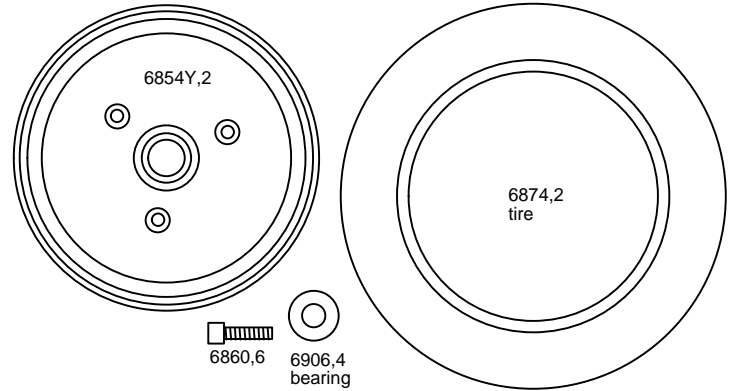

SPRINGS

CHASSIS PARTS 2

STEALTH 1

#6037 FRONT TIRE/WHEEL BAG

STEALTH 2

#6037 REAR TIRE/WHEEL BAG

STEALTH 3

TRANNY 1