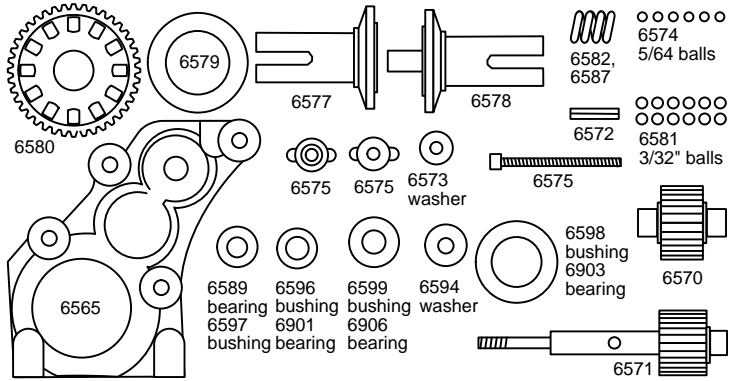

FRONT SUSPENSION & LINKAGE 1

FRONT SUSPENSION & LINKAGE 2

FRONT SUSPENSION & LINKAGE 3

CHASSIS PARTS 3

CHASSIS PARTS 1

REAR SUSPENSION 1

REAR SUSPENSION 2

SHOCKS

SPRINGS

CHASSIS PARTS 2

STEALTH 1

#6037 FRONT TIRE/WHEEL BAG

STEALTH 2

#6037 REAR TIRE/WHEEL BAG

STEALTH 3

TRANNY 1

TRANNY 2

ELECTRICAL 1

ELECTRICAL 3

ELECTRICAL 2

MOTOR ACC

BRUSHES