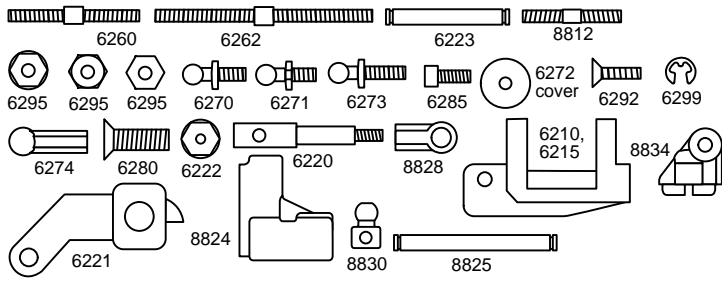

FRONT SUSPENSION & LINKAGE 1

FRONT SUSPENSION & LINKAGE 2

FRONT SUSPENSION & LINKAGE 3

CHASSIS PARTS 3

CHASSIS PARTS 1

REAR SUSPENSION 1

REAR SUSPENSION 2

SHOCKS

SPRINGS

CHASSIS PARTS 2

STEALTH 1

#6037 FRONT TIRE/WHEEL BAG

STEALTH 2

#6037 REAR TIRE/WHEEL BAG

STEALTH 3

TRANNY 1

TRANNY 2

ELECTRICAL 1

ELECTRICAL 3

ELECTRICAL 2

MOTOR ACC

BRUSHES