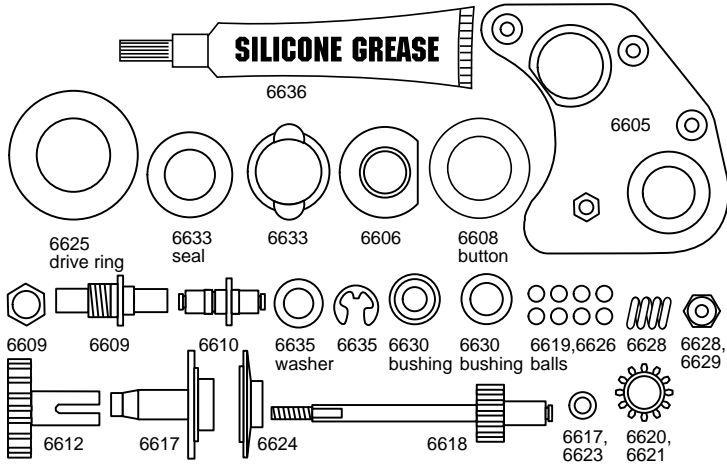

SPRINGS

CHASSIS PARTS 2

STEALTH 1

#6037 FRONT TIRE/WHEEL BAG

STEALTH 2

#6037 REAR TIRE/WHEEL BAG

STEALTH 3

TRANNY 1

TRANNY 2

ELECTRICAL 1

ELECTRICAL 3

ELECTRICAL 2

MOTOR ACC

BRUSHES